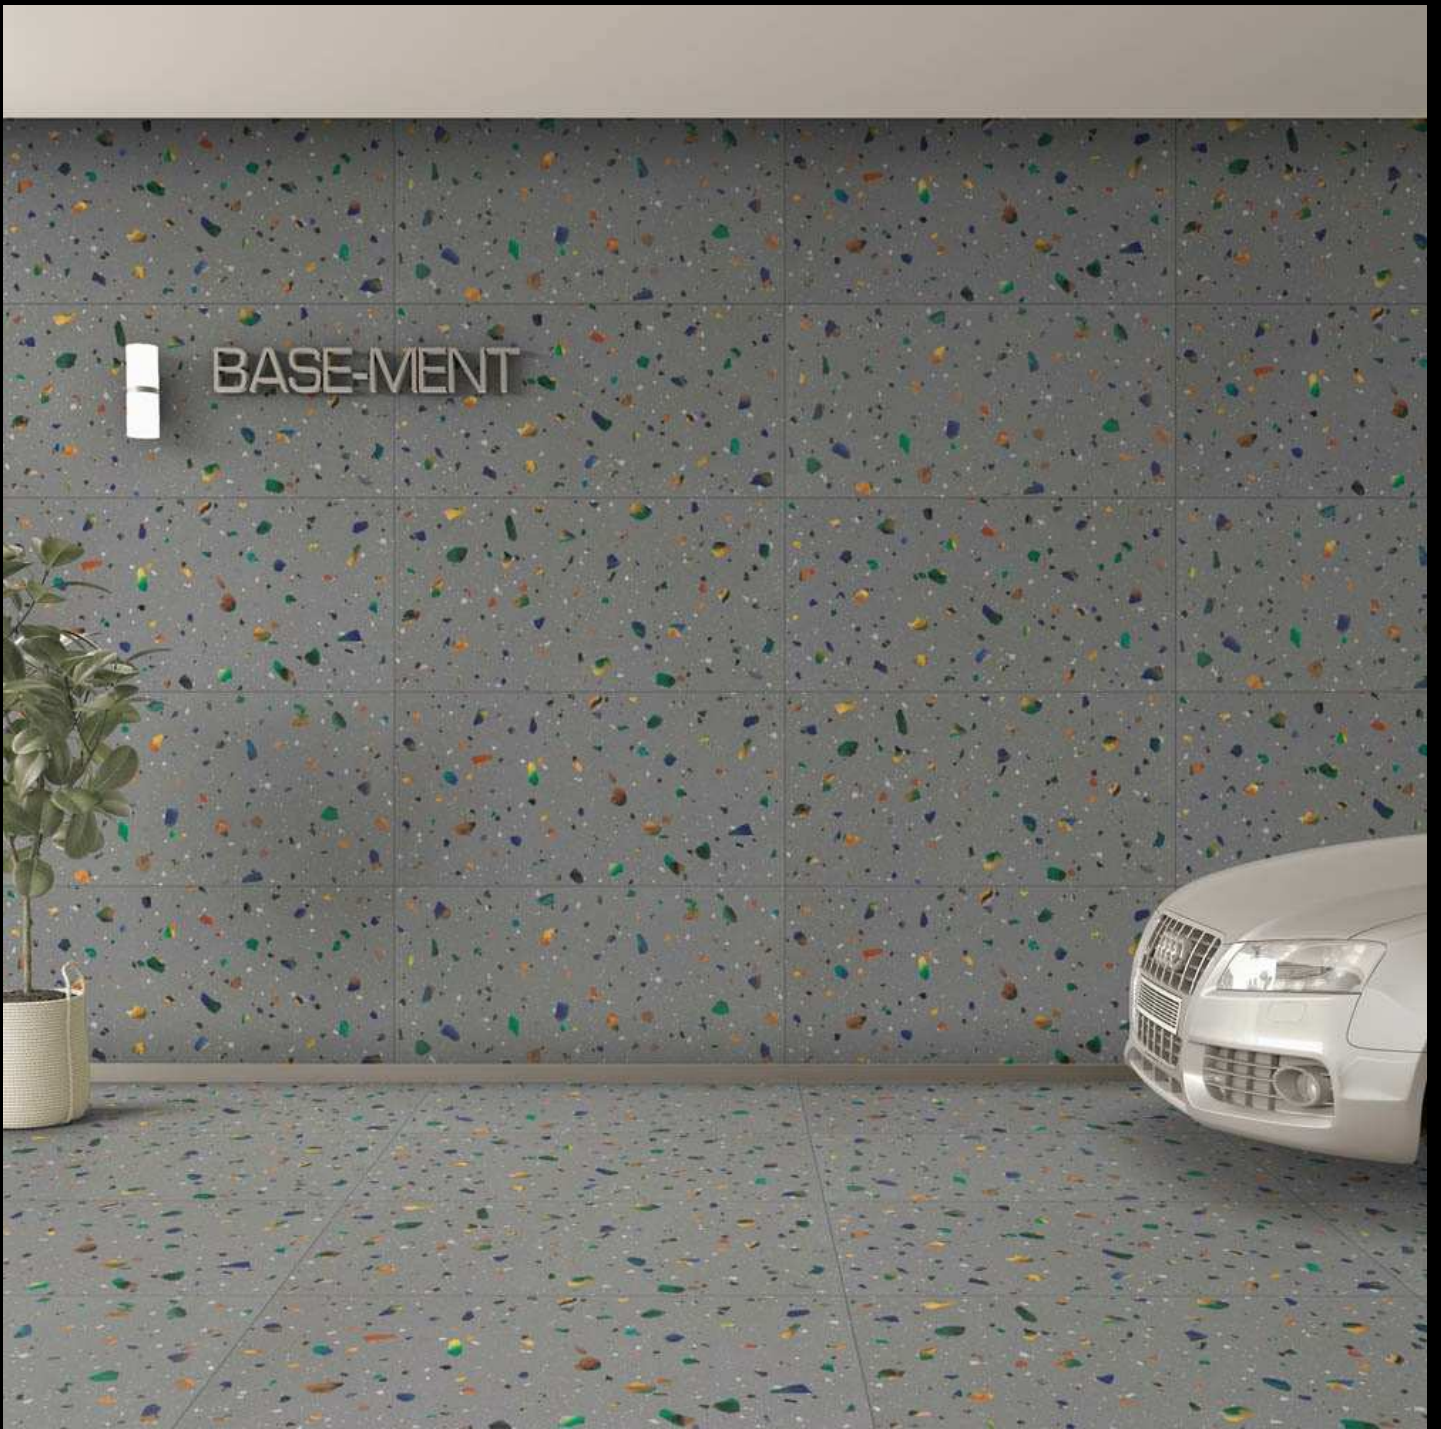

TERRAZO SERIES
600X1200 MM

TERRAZZO 1017

MATT
SURFACE

5
RANDOM

TERRAZO SERIES
600X1200 MM

TERRAZZO 1018

MATT
SURFACE

5
RANDOM