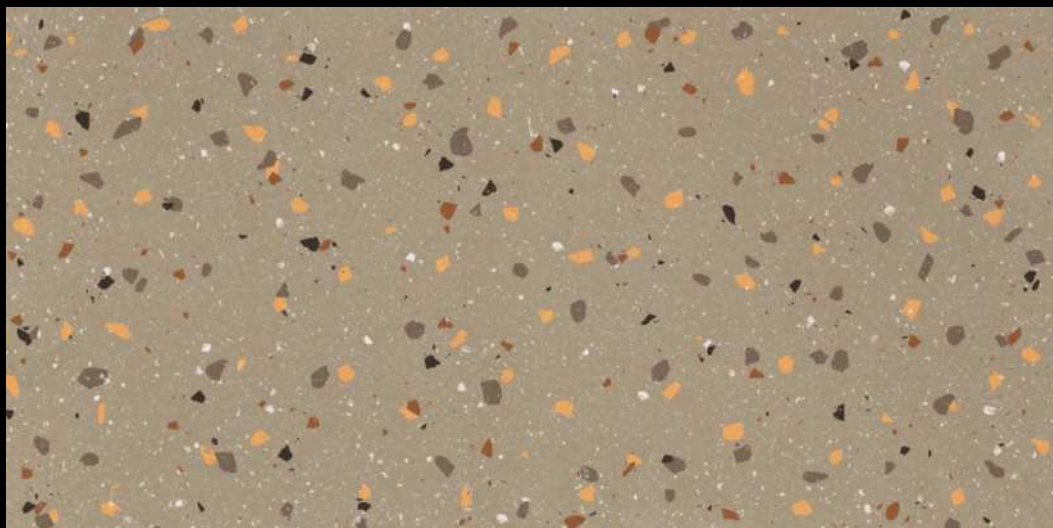

TERRAZO 1025