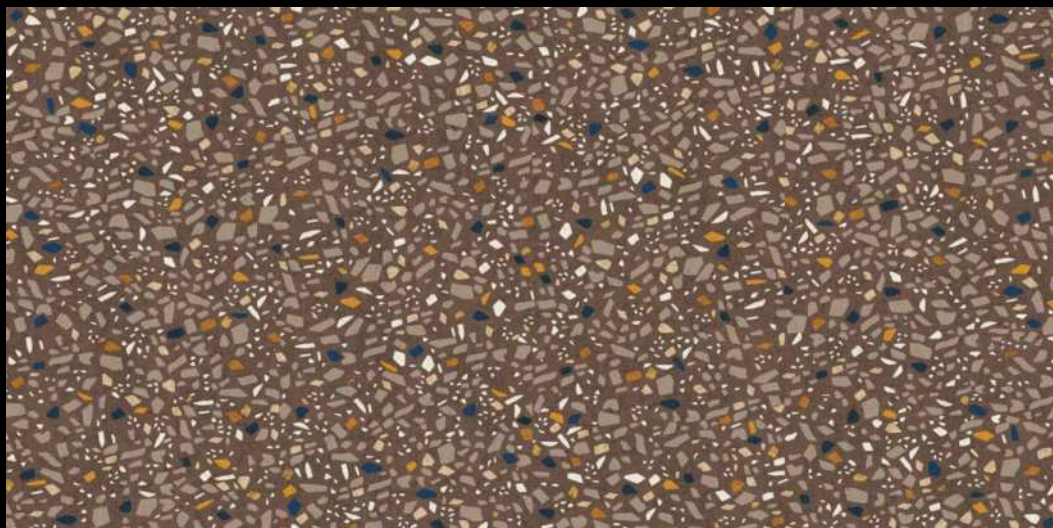

TERRAZO 1010