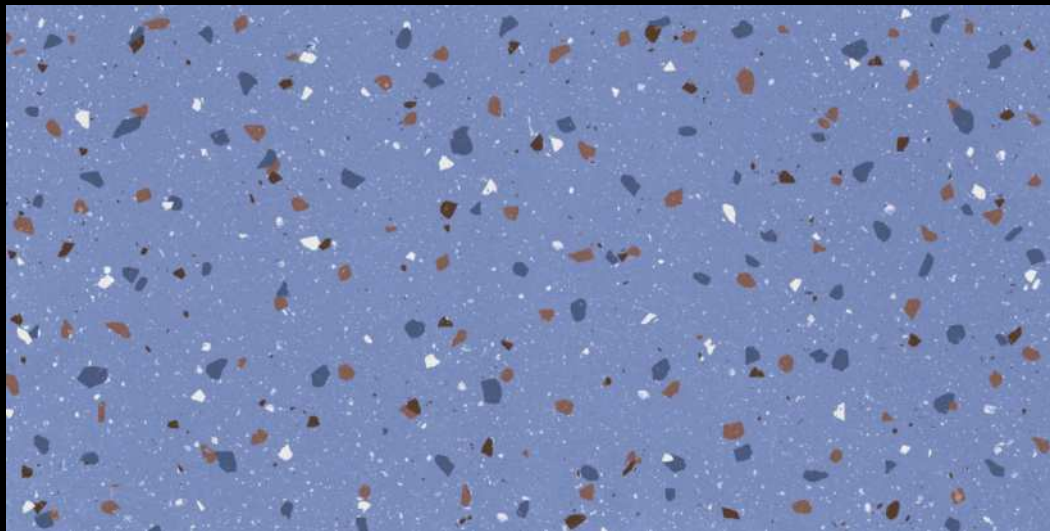

TERRAZO SERIES
600X1200 MM

TERRAZZO 1027

MATT
SURFACE

5
RANDOM

TERRAZO SERIES
600X1200 MM

TERRAZO 1028

MATT
SURFACE

5
RANDOM