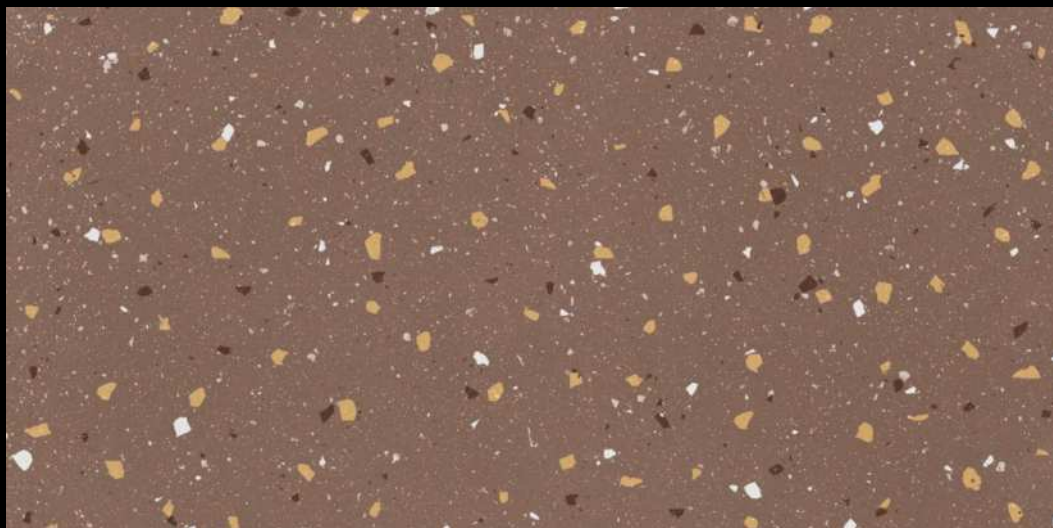

TERRAZZO 1023