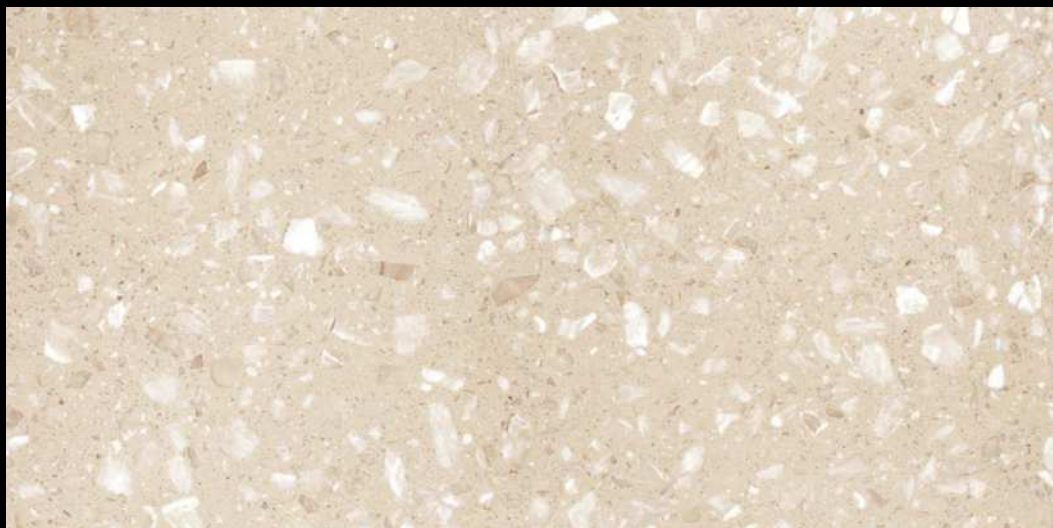

TERRAZZO 1004