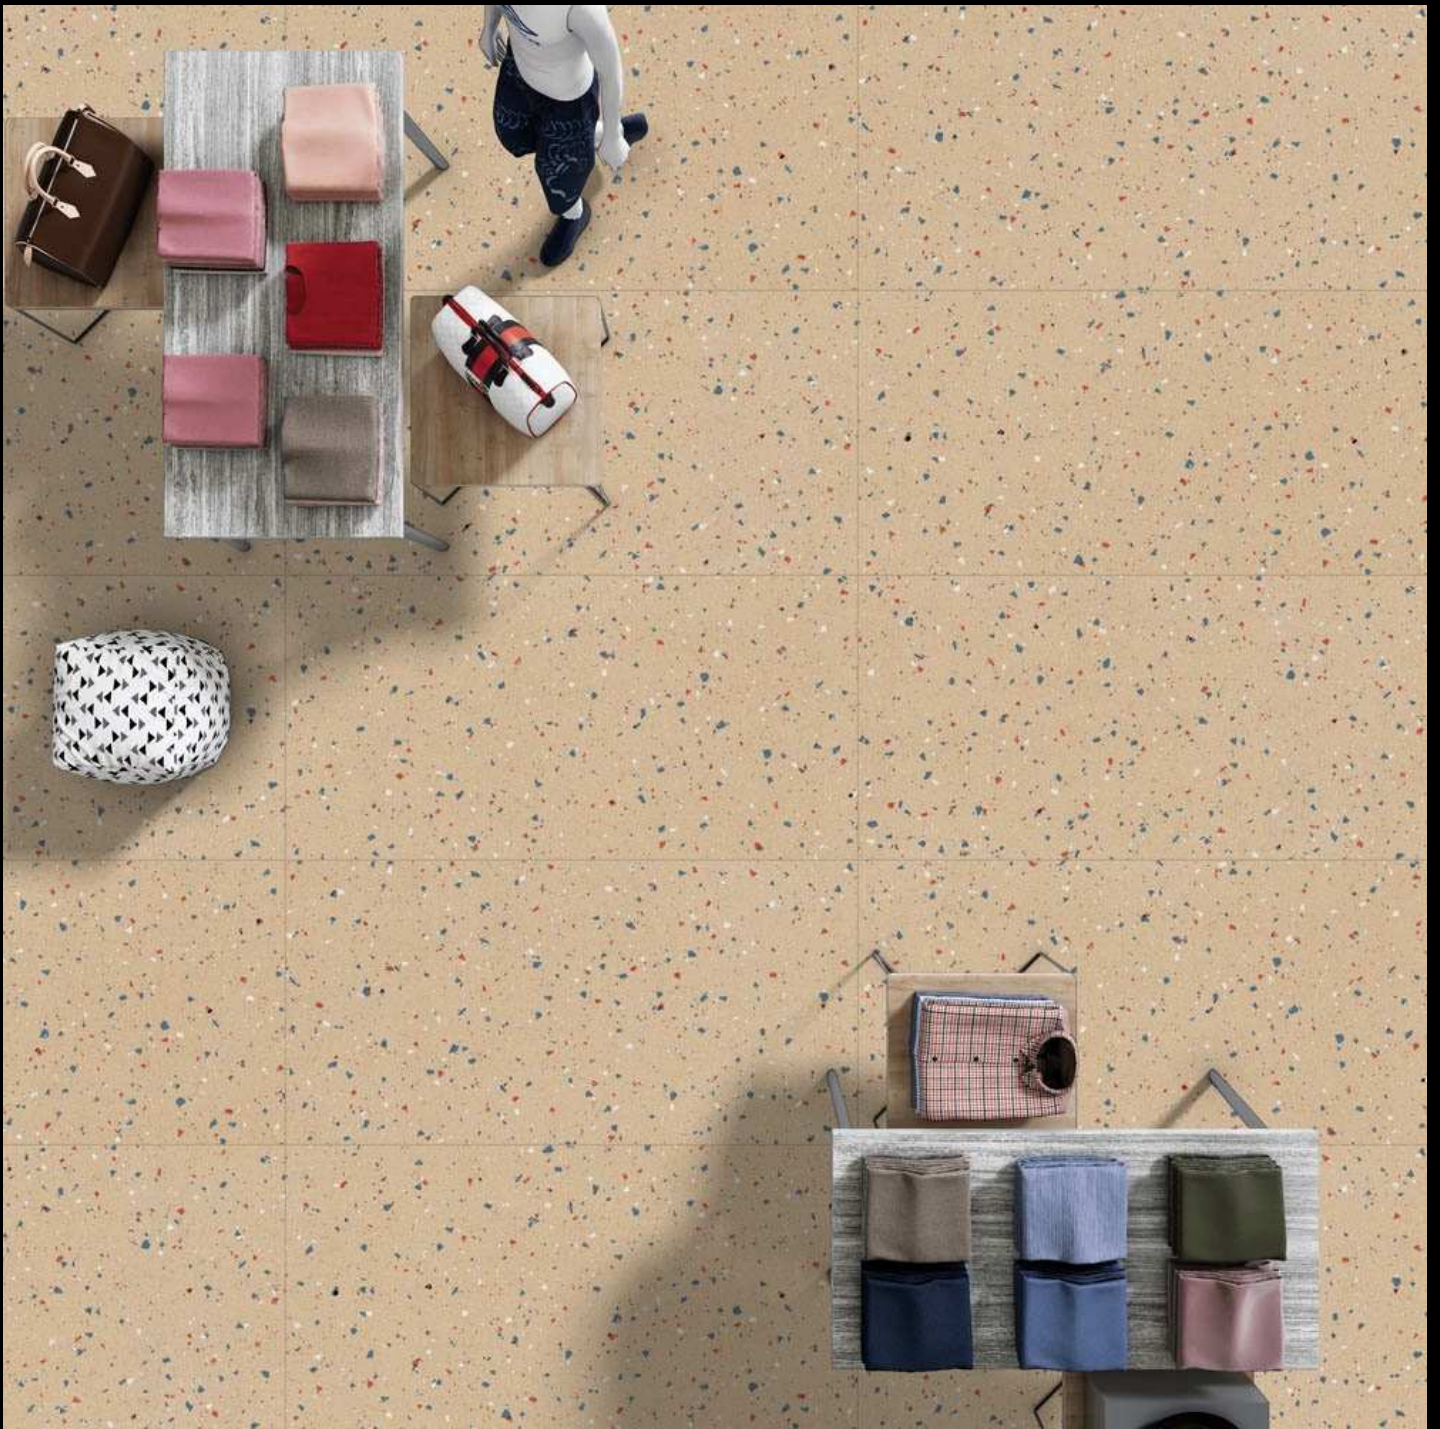

TERRAZO SERIES
600X1200 MM

TERRAZZO 1013

MATT
SURFACE

5
RANDOM

TERRAZO SERIES
600X1200 MM

TERRAZZO 1014

MATT
SURFACE

5
RANDOM