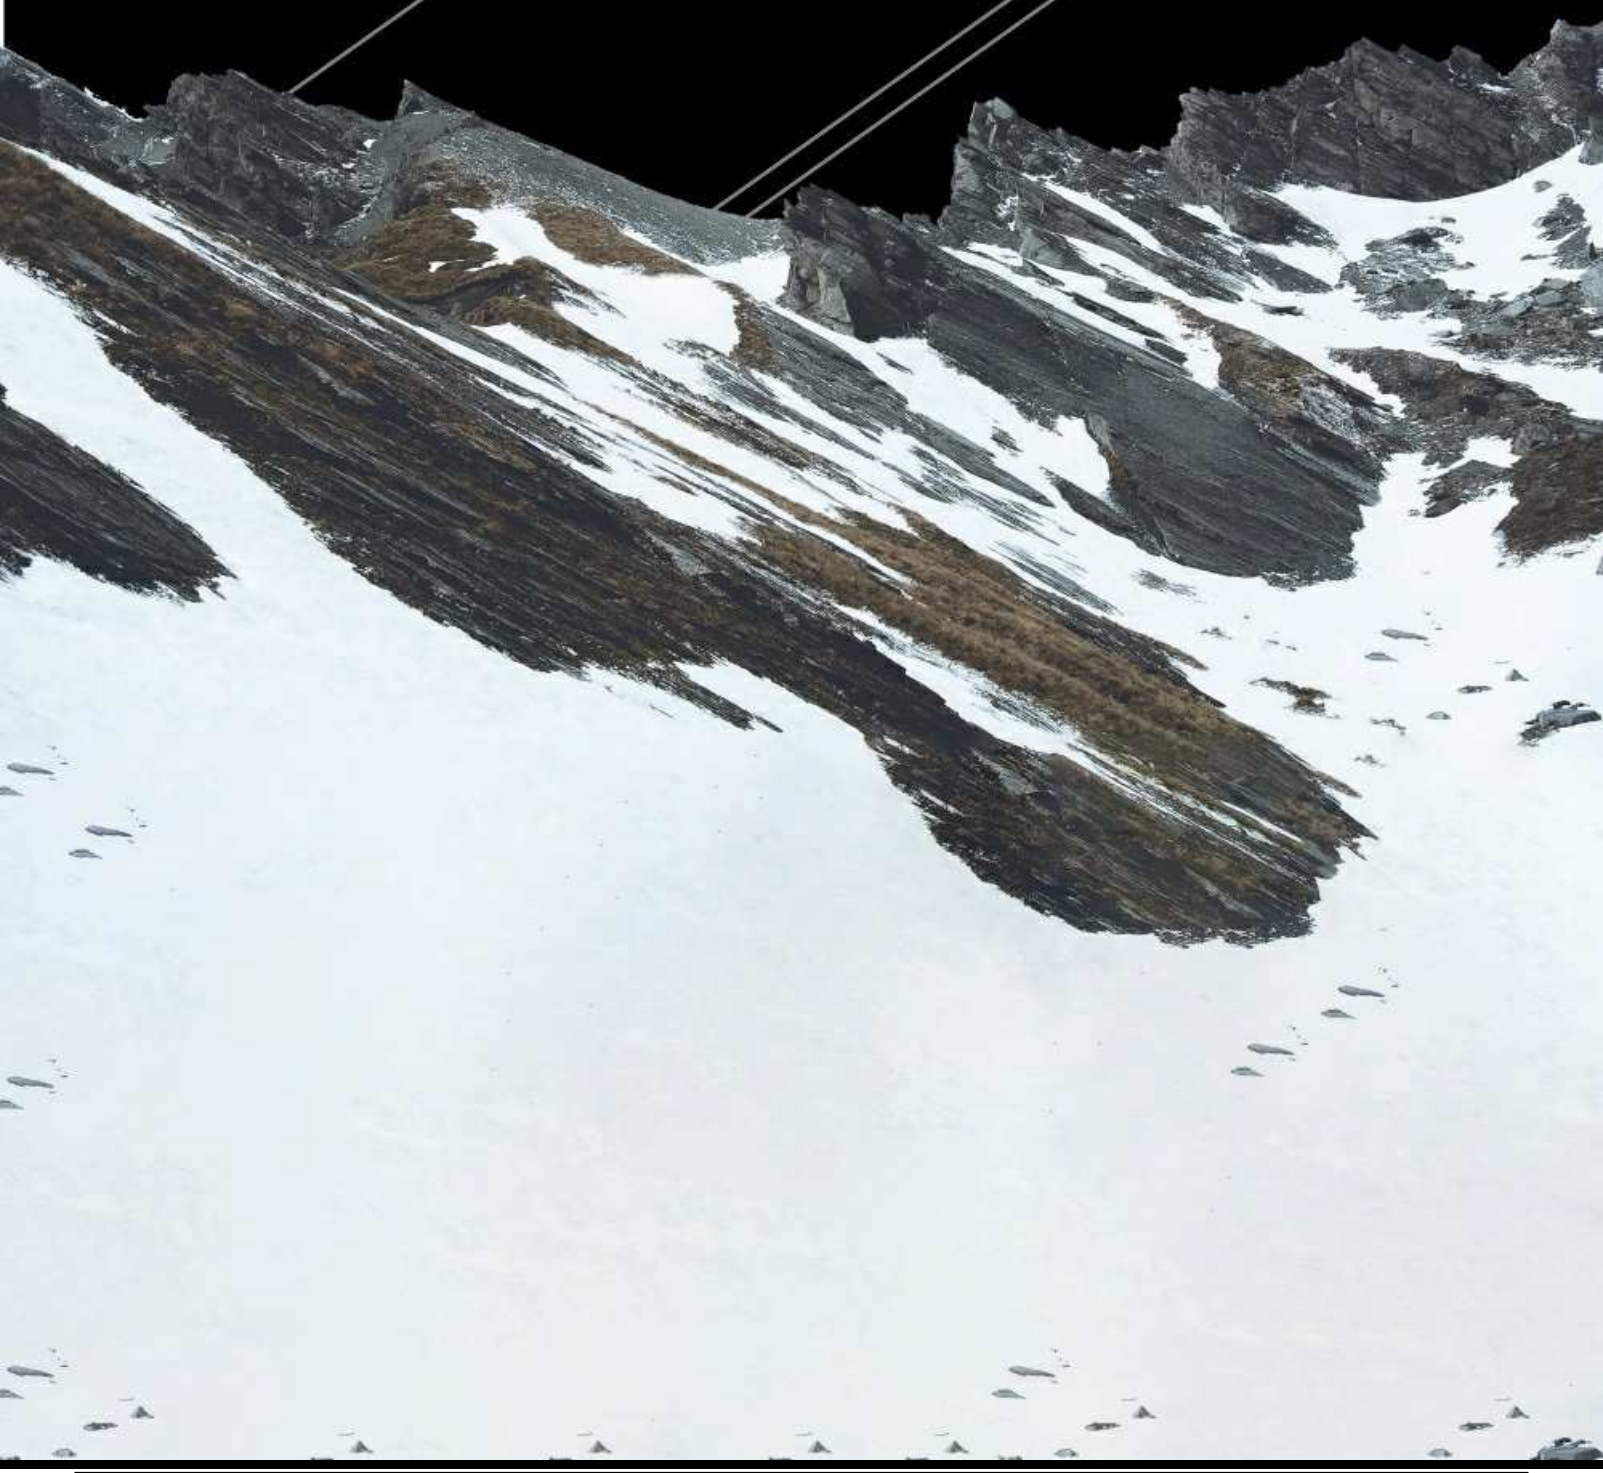

# Saket

600X1200MM

STATUARIO  
SUPER WHITE

SERIES

INSPIRED  
BY  
THE  
NATURE.

A design that reflects  
restraint and minimalism  
by combining beauty,  
elegance, and sobriety.

REFLECTIONS  
OF  
PURITY.

DESIGN  
ACCENTS  
ON  
AUTHENTIC  
SURFACES.

600  
X1200  
MM

WITH  
UNIQUE &  
WIDE RANGE

### SURFACE

SUPER WHITE