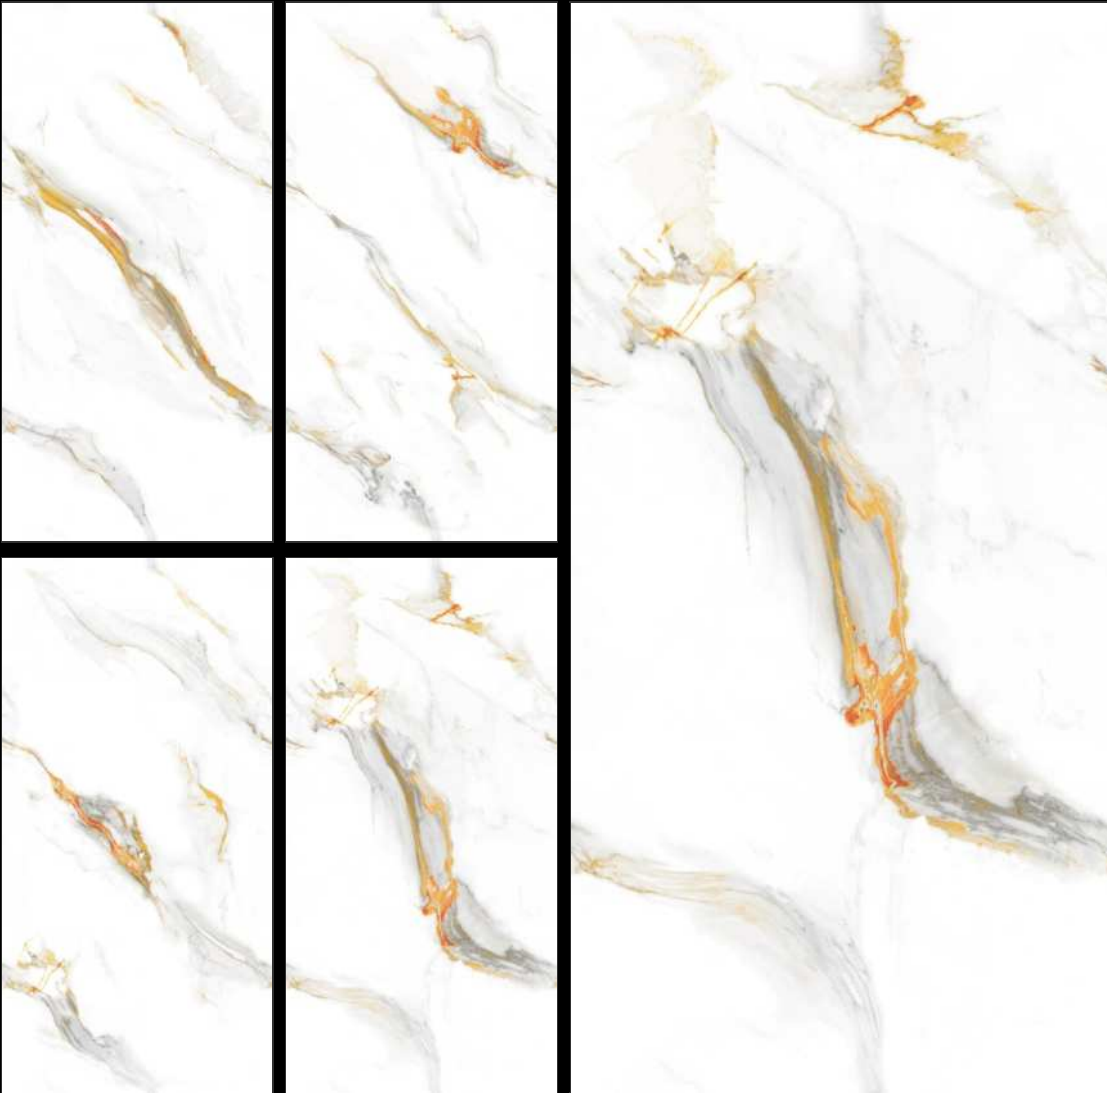

GLOSSY

RANDOM

4

ENDLESS SERIES

600X1200 MM

CANARIO STATUARIO

SIZE

600 X 1200 MM