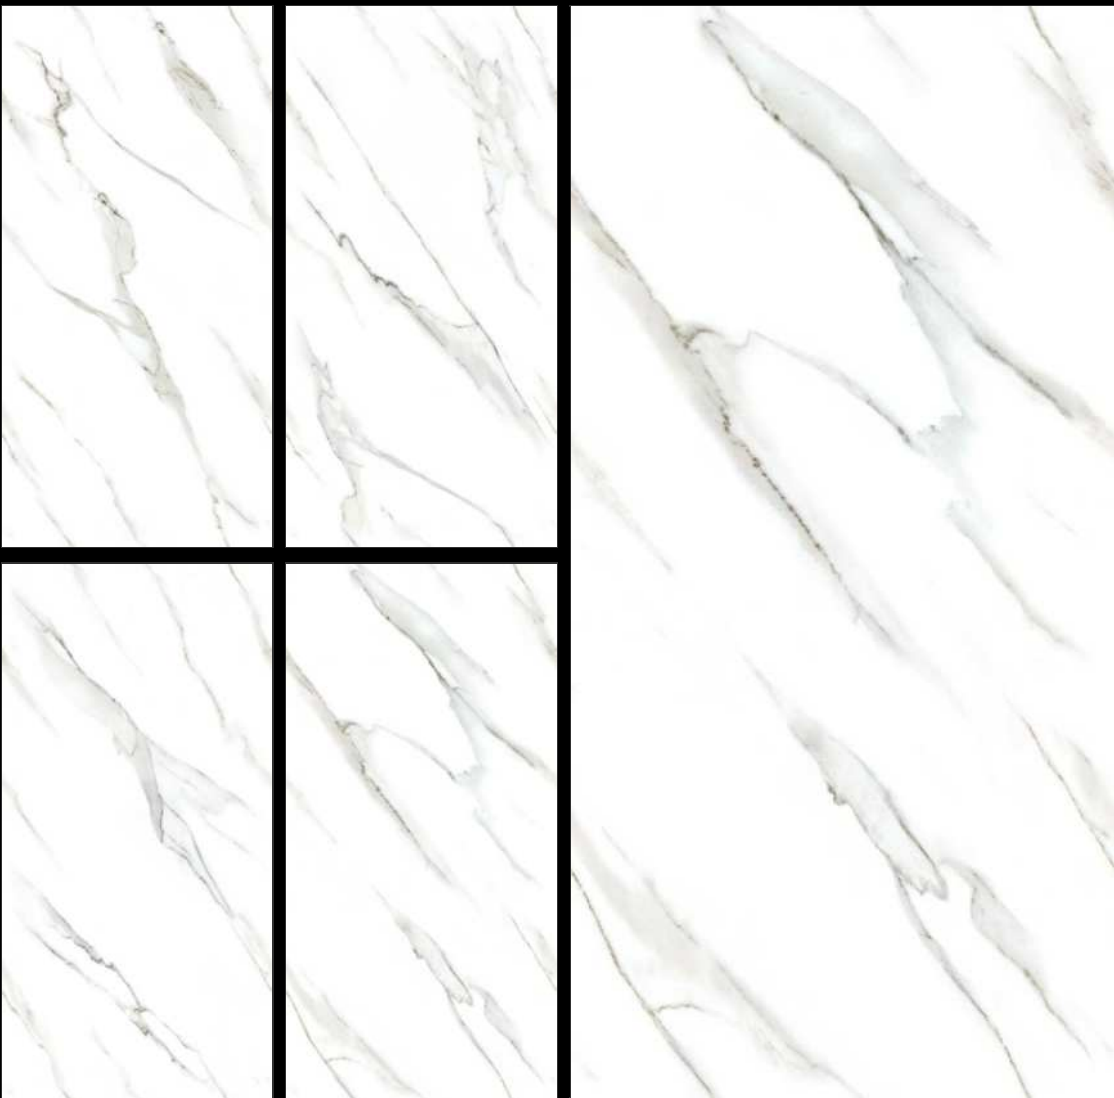

600 X 1200 MM

SURFACE

GLOSSY

RANDOM

4

ENDLESS SERIES
600X1200 MM

NIOR IMPERIAL

SIZE
600 X 1200 MM