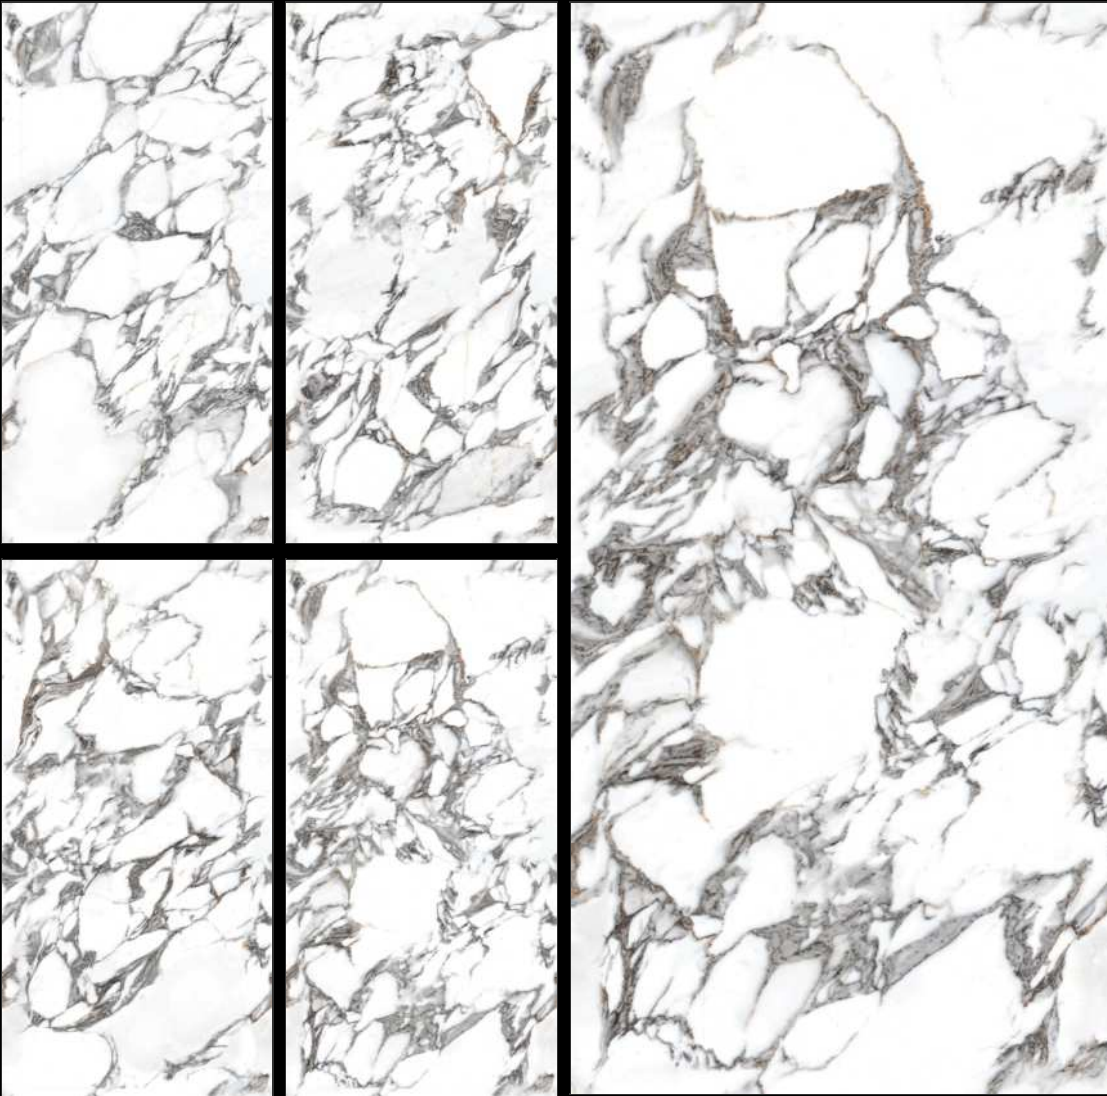

SURFACE

GLOSSY

RANDOM

4

ENDLESS SERIES

600X1200 MM

CATUS CARRARA

SIZE