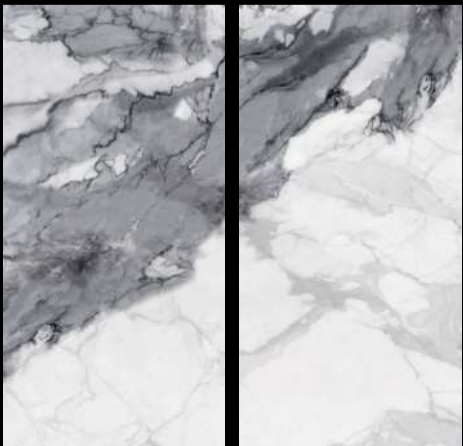

SIZE
600 X 1200 MM

RANDOM
4

GLOSSY
SURFACE