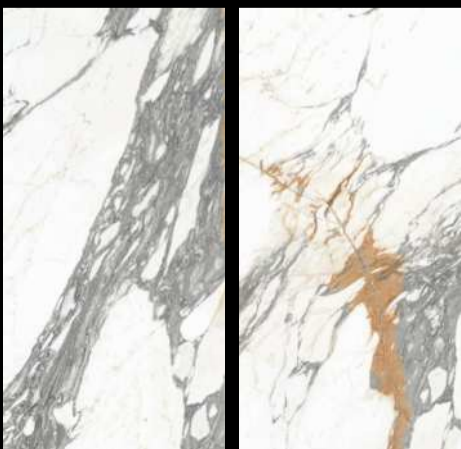

SIZE
600 X 1200 MM

RANDOM
4

GLOSSY
SURFACE