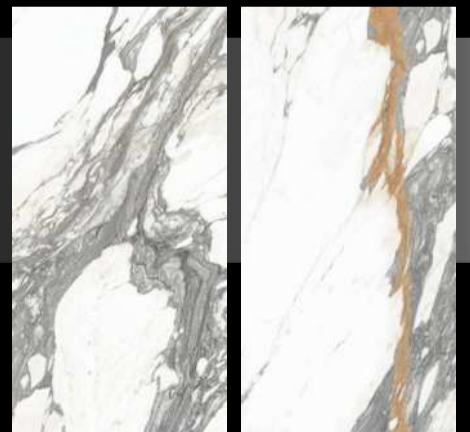

SIZE
600 X 1200 MM

RANDOM
4

GLOSSY
SURFACE