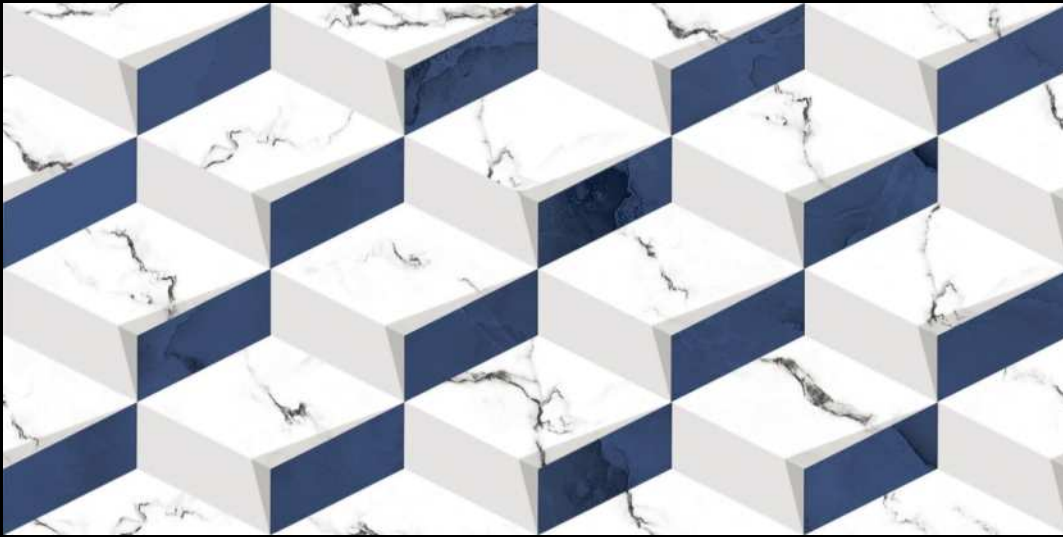

GLOSSY SERIES / 600X1200 MM

3D 5026