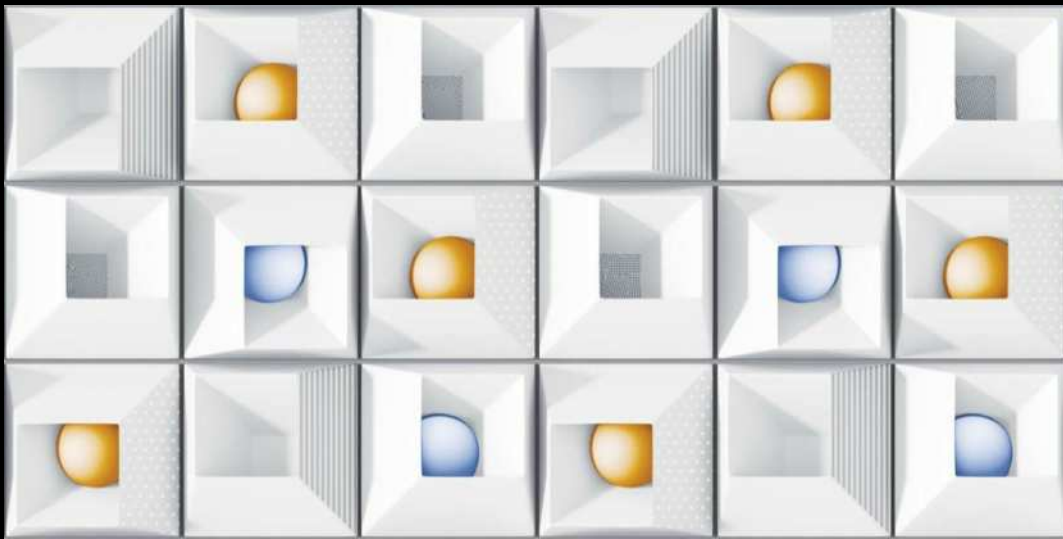

GLOSSY SERIES / 600X1200 MM

3D 5006