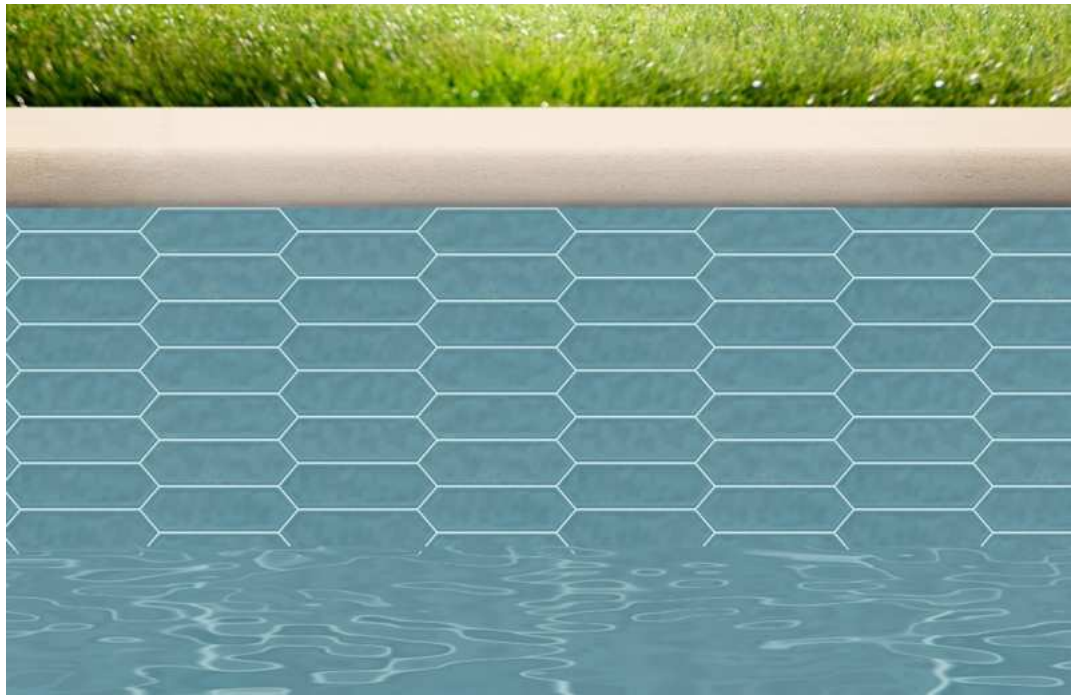

A stack of several subway pool tiles in various shades of blue and teal, arranged in a fan-like pattern against a dark background. The tiles are rectangular with a grid pattern and a slightly textured surface.

## SUBWAY POOL SERIES

6001 9 (SUBWAY SERIES)

6001 9 F

## SUBWAY POOL SERIES

6001 8 (SUBWAY SERIES)

6001 8 F

## SUBWAY POOL SERIES

6002 4 (SUBWAY SERIES)

6002 4 F