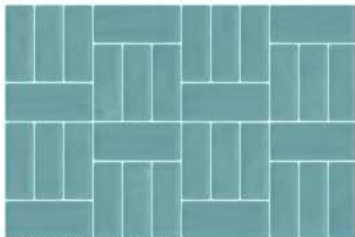

SUBWAY POOL SERIES

6001 8 (SUBWAY SERIES)