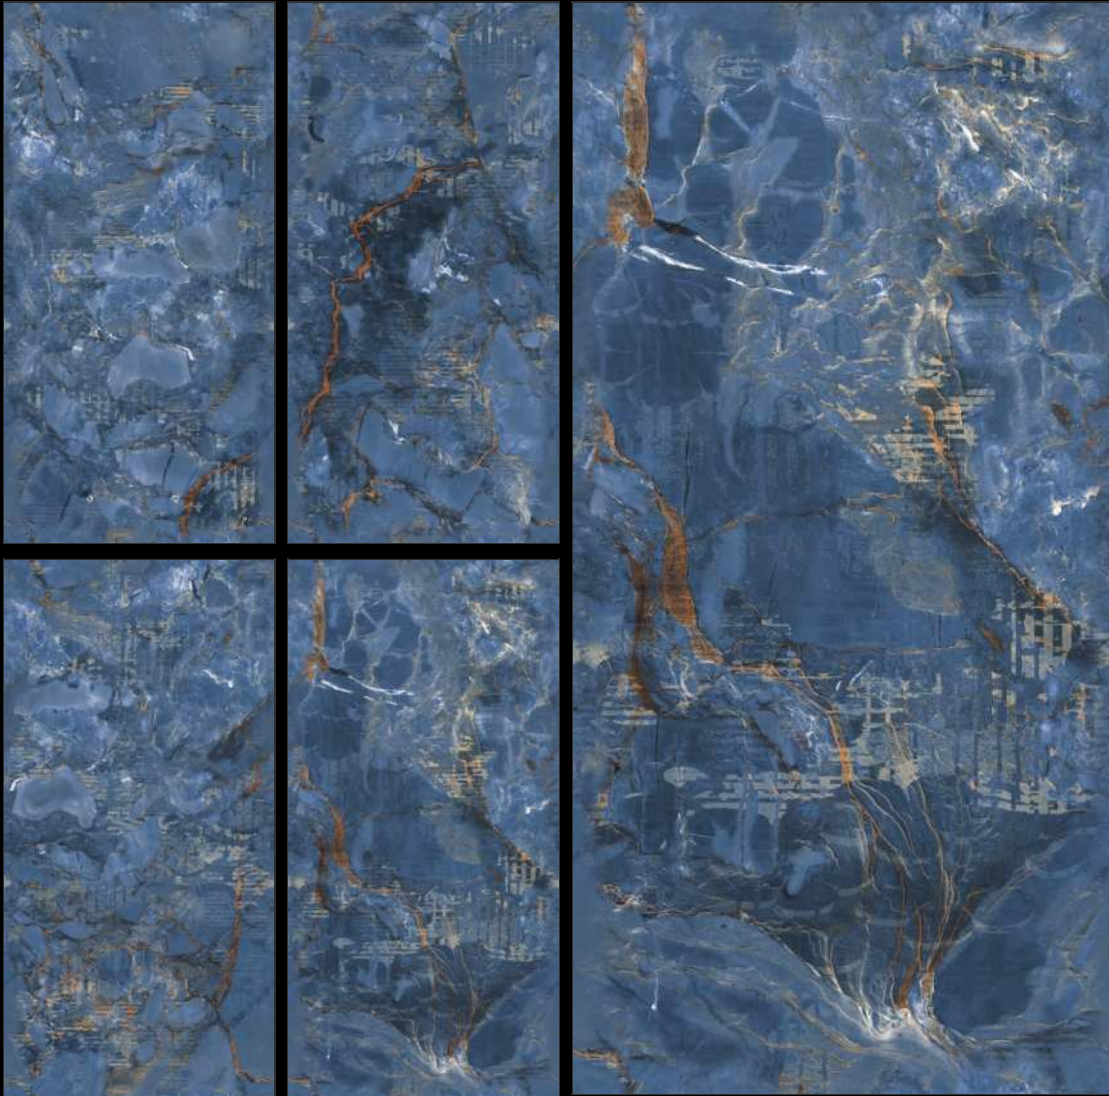

600X1200 MM

MARQUINA BLACK

SIZE
600 X 1200 MM

SURFACE
HIGH GLOSS

RANDOM
4

ENDLESS SERIES

600X1200 MM

MOSCO BLUE