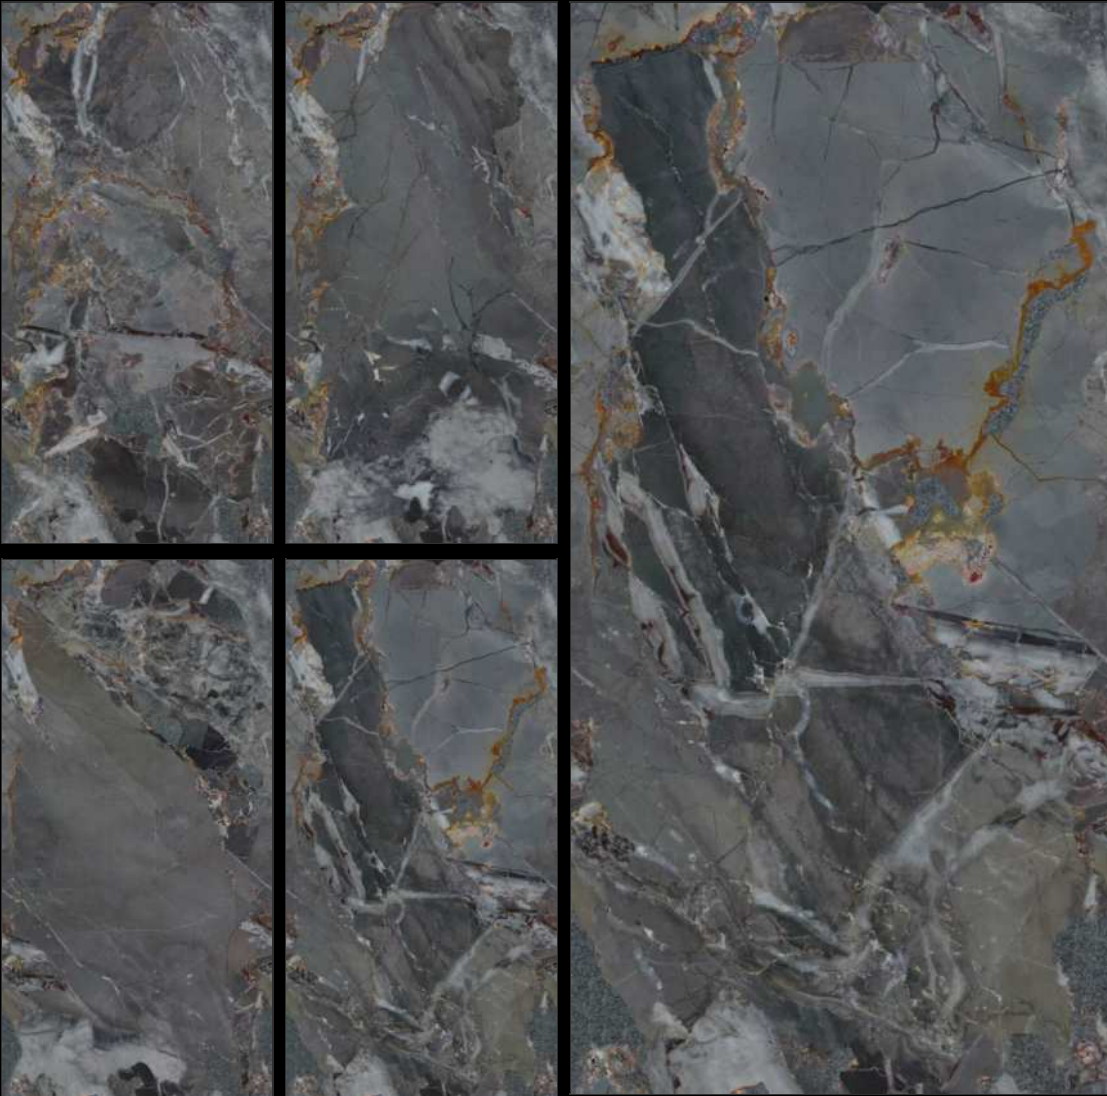

600X1200 MM

ADMIRER GREY

SIZE

600 X 1200 MM

SURFACE

HIGH GLOSS

RANDOM

4