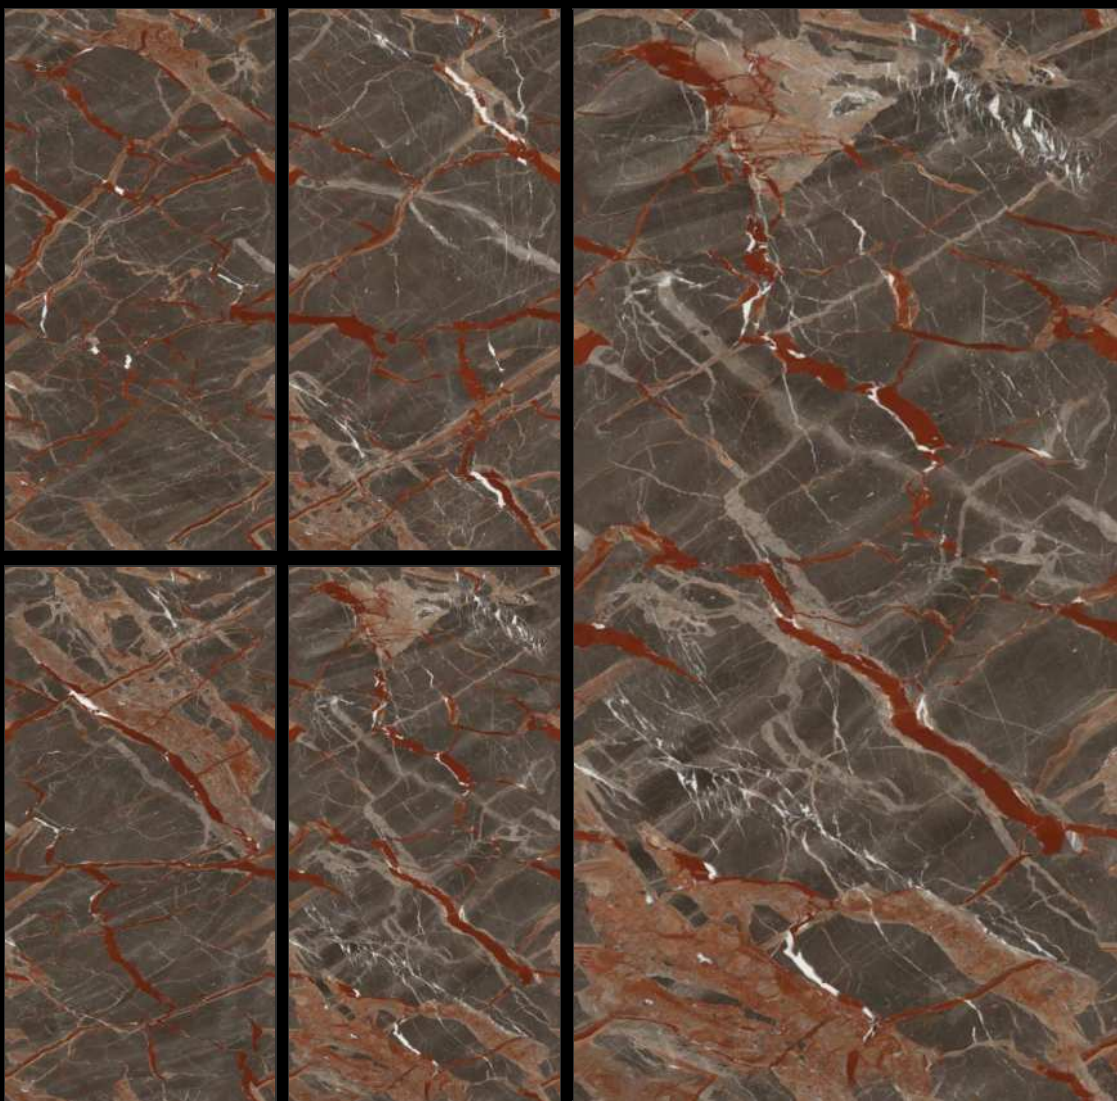

ETON LEVANTO

SIZE

600 X 1200 MM

SURFACE

HIGH GLOSS

RANDOM

4