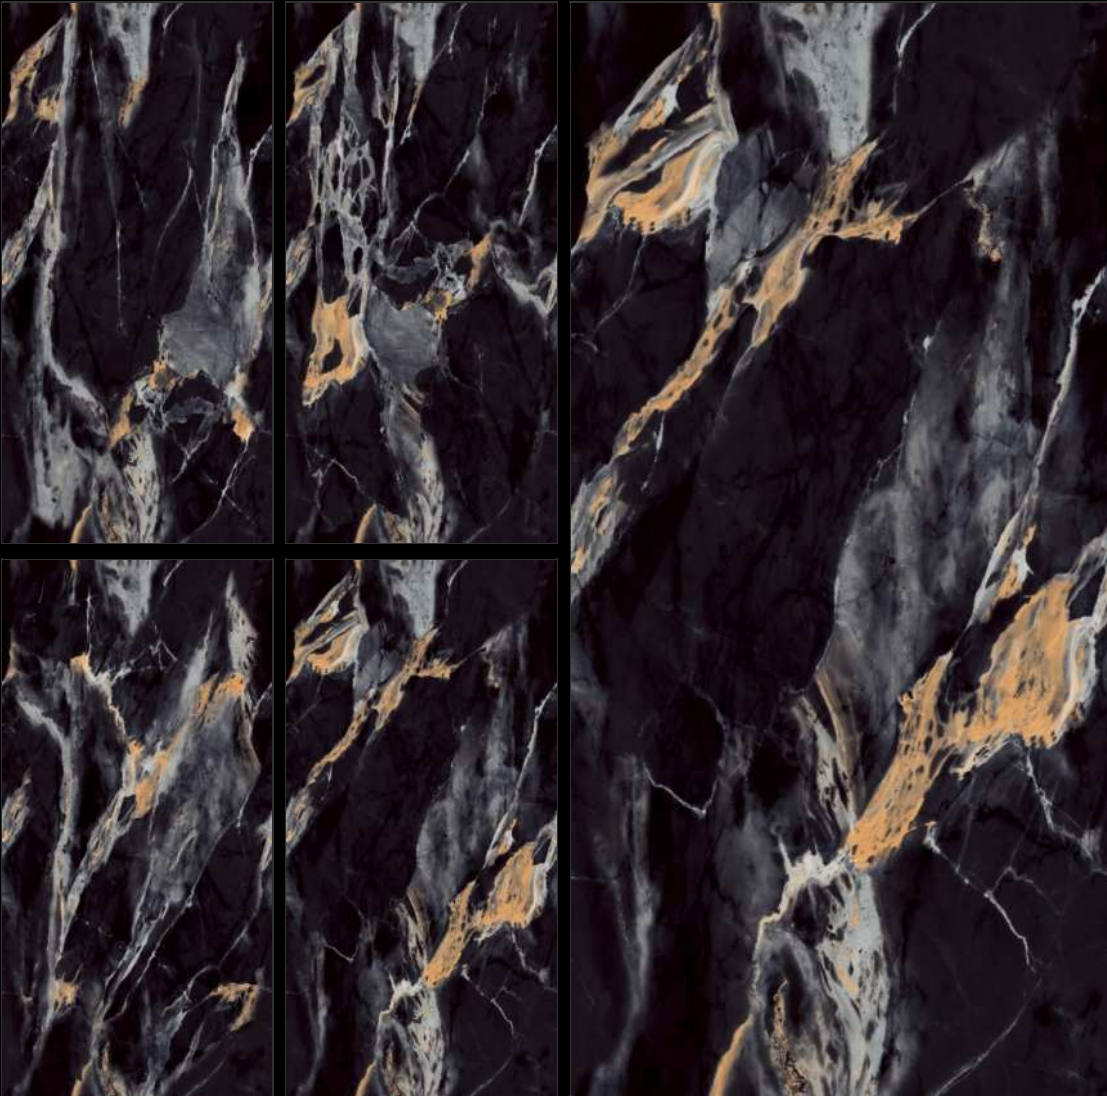

4

ENDLESS SERIES

600X1200 MM

TENBROS BLACK

SIZE

600 X 1200 MM

SURFACE

HIGH GLOSS