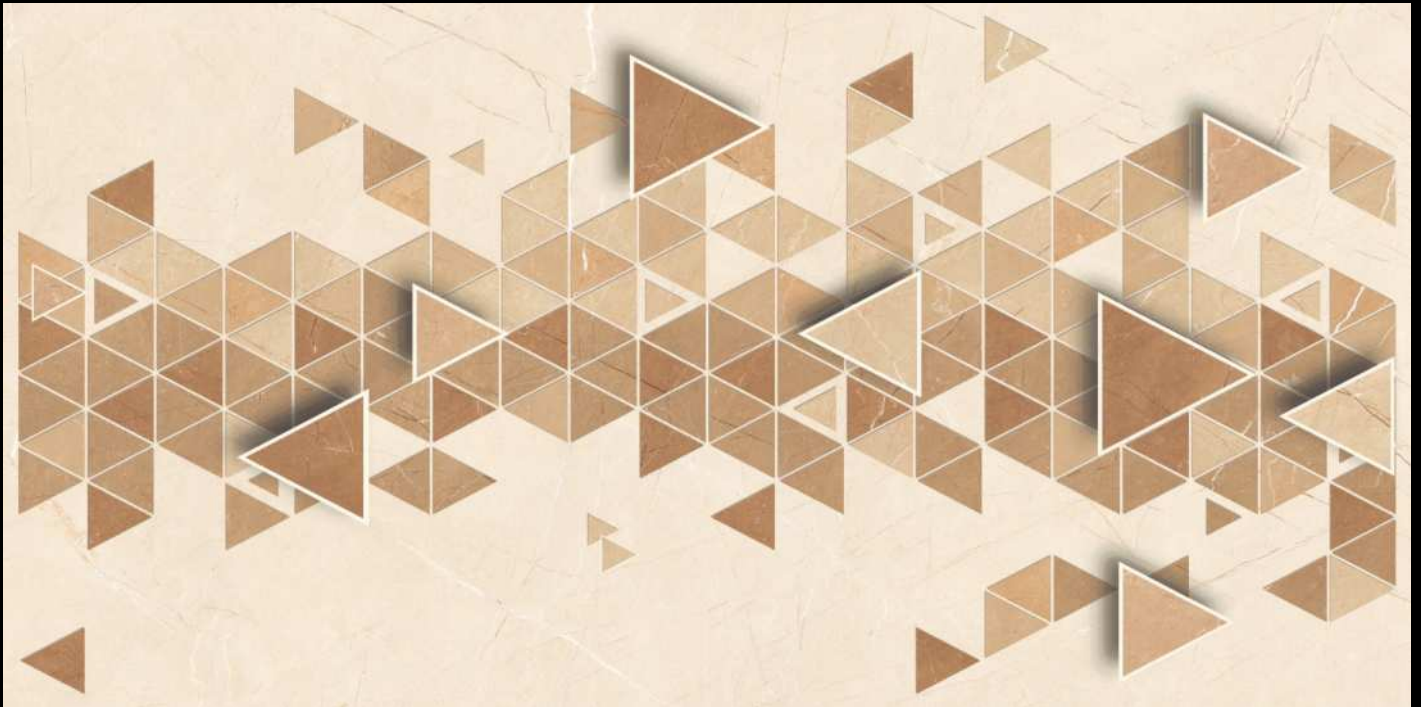

ESPERIO CREMA HL

SIZE : 600 X 1200 MM

SURFACE : GLOSSY

RANDOM : 01