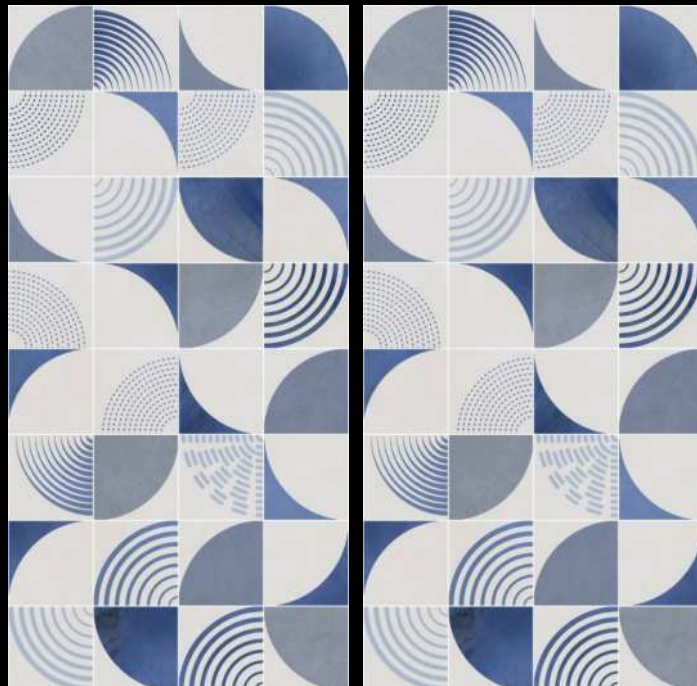

The state-of-the-art technology that we have equipped is required to create masterpieces that we create using the best of the material we have.

ACIDO AZUL HL

SIZE : 600 X 1200 MM

SURFACE : GLOSSY

RANDOM : 5

ACIDO BIANCO

ACIDO AZUL

ESPERIO CREMA HL

SIZE : 600 X 1200 MM

SURFACE : GLOSSY

RANDOM : 01

ESPERIO CREMA

ESPERIO BROWN

SURFACE : GLOSSY

RANDOM : 01

TEBBIA STONE BIANCO

TEBBIA STONE BIANCO

Saket