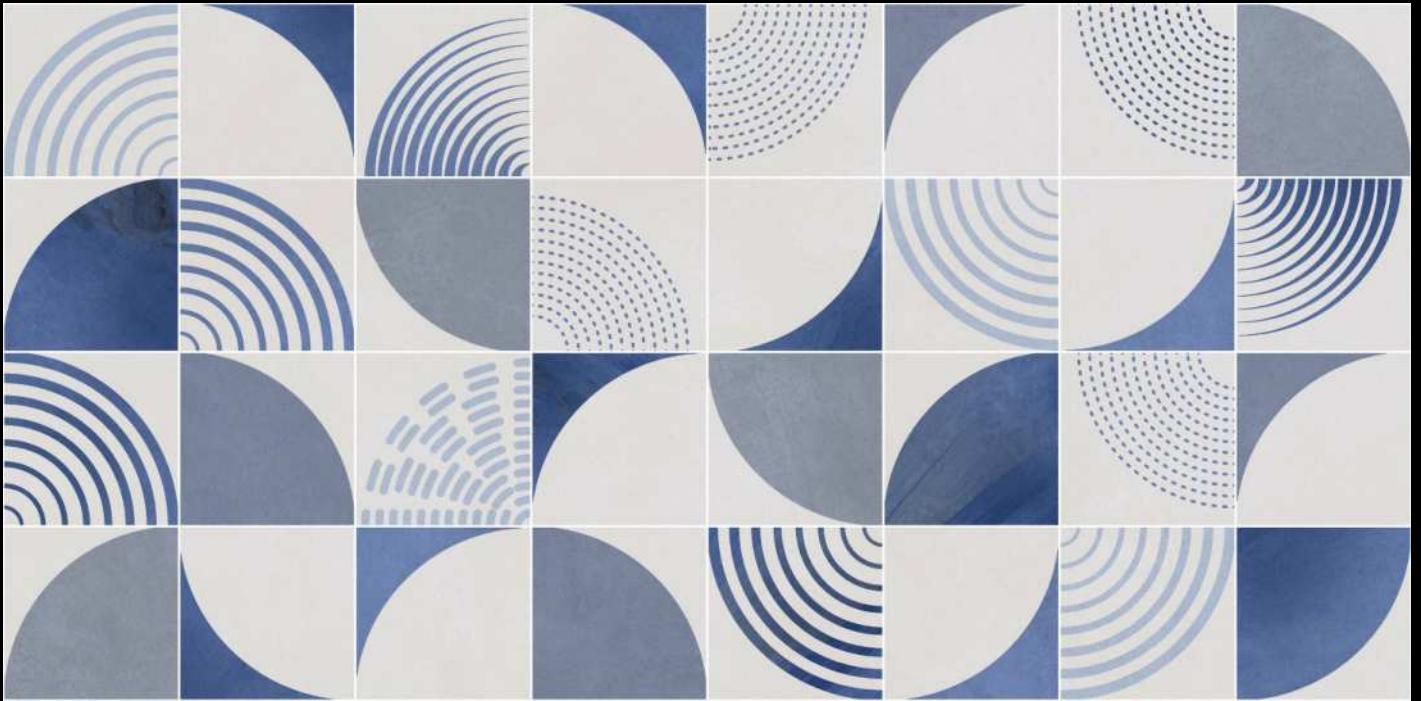

The state-of-the-art technology that we have equipped is required to create masterpieces that we create using the best of the material we have.

ACIDO AZUL HL

SIZE : 600 X 1200 MM

SURFACE : GLOSSY

RANDOM : 5

SURFACE : GLOSSY

RANDOM : 01

TEBBIA STONE BIANCO

TEBBIA STONE BIANCO

Saket