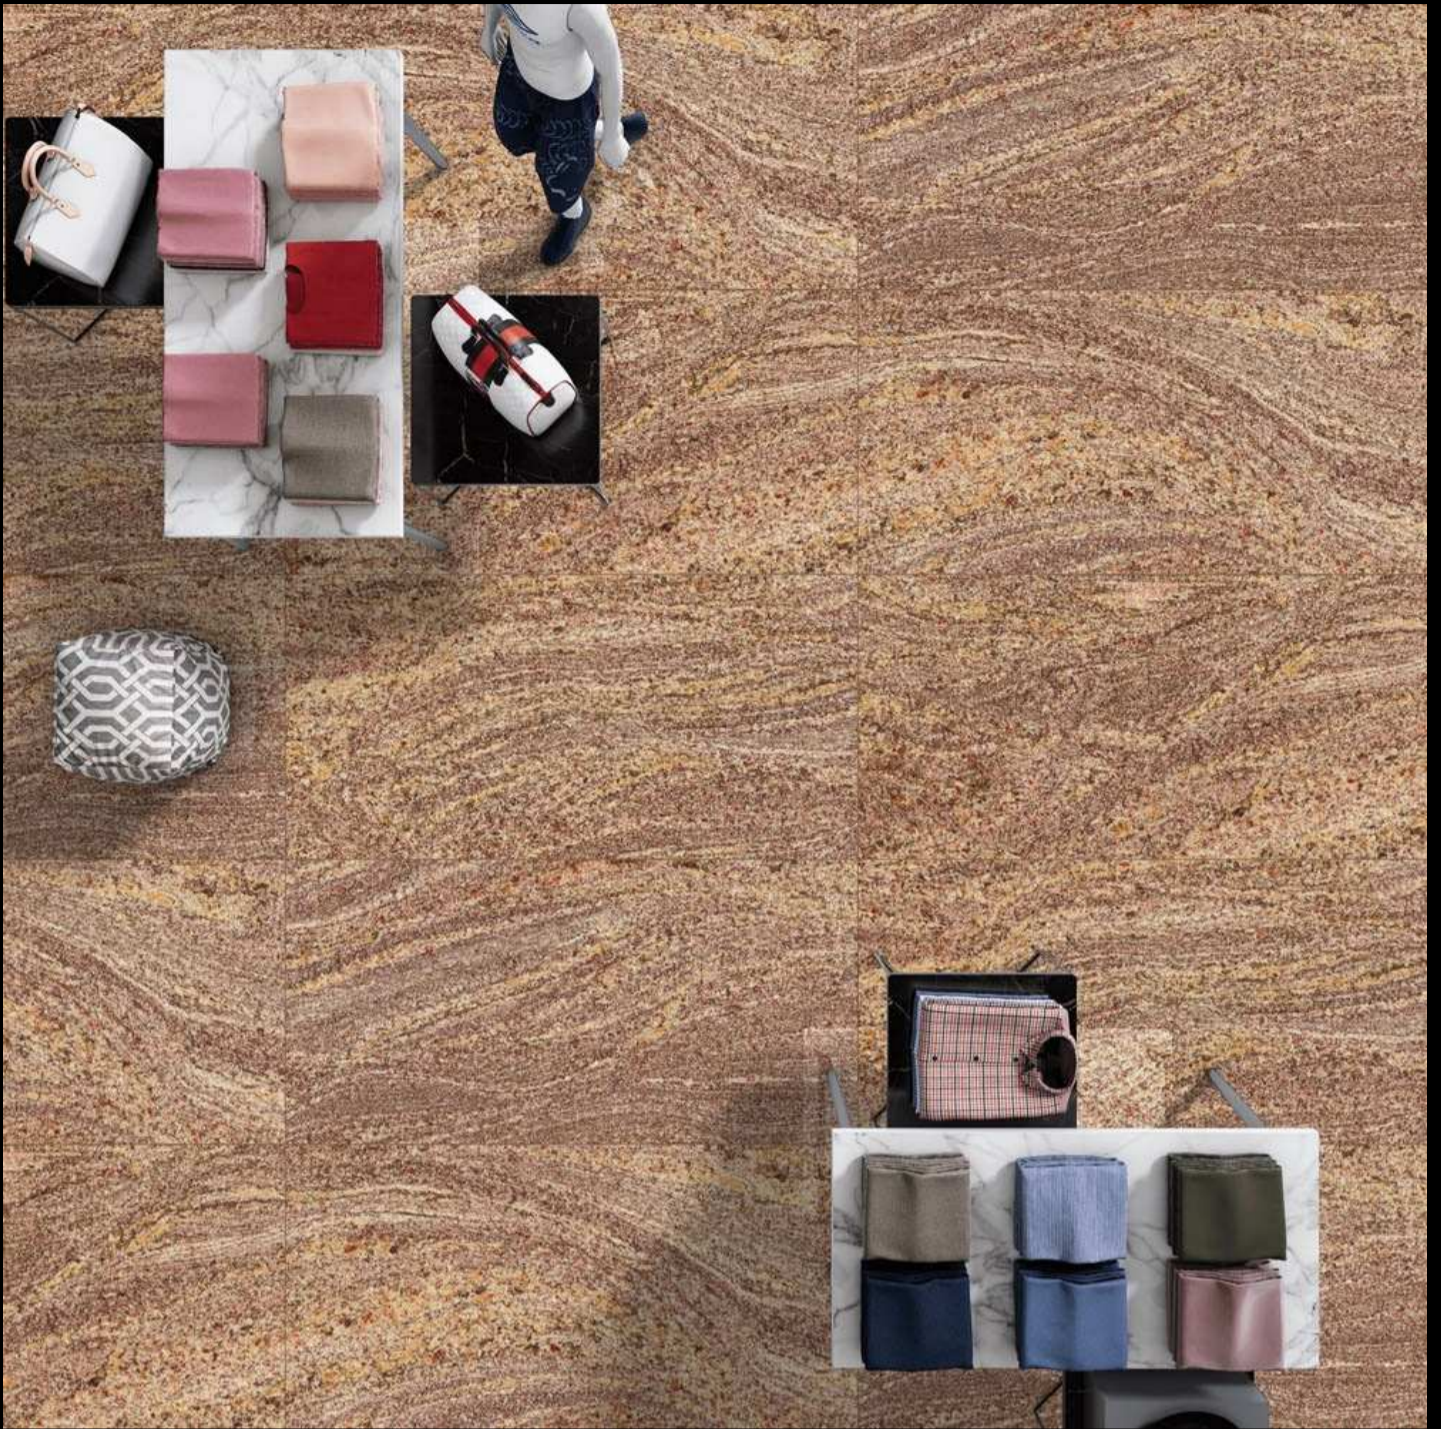

GRANITE
SURFACE

RANDOM
4