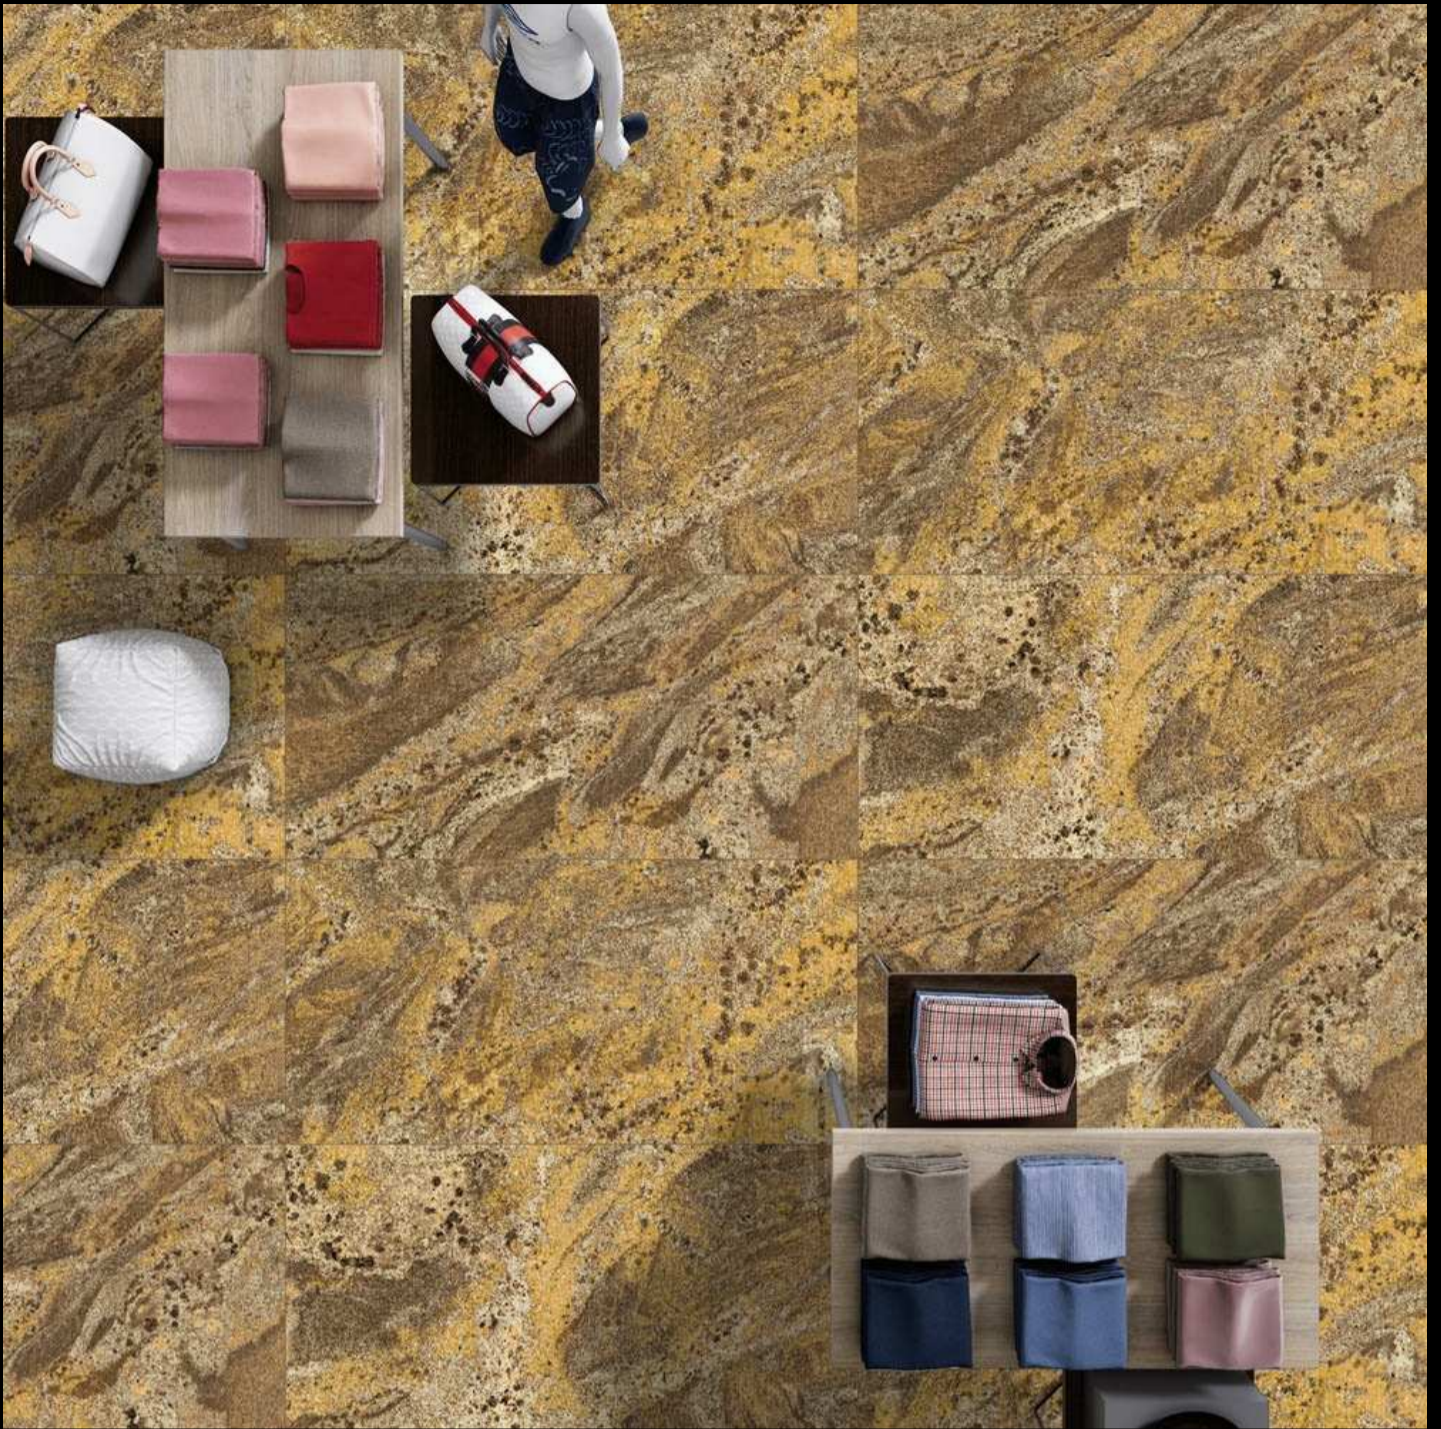

GRANITE
SURFACE

RANDOM
3