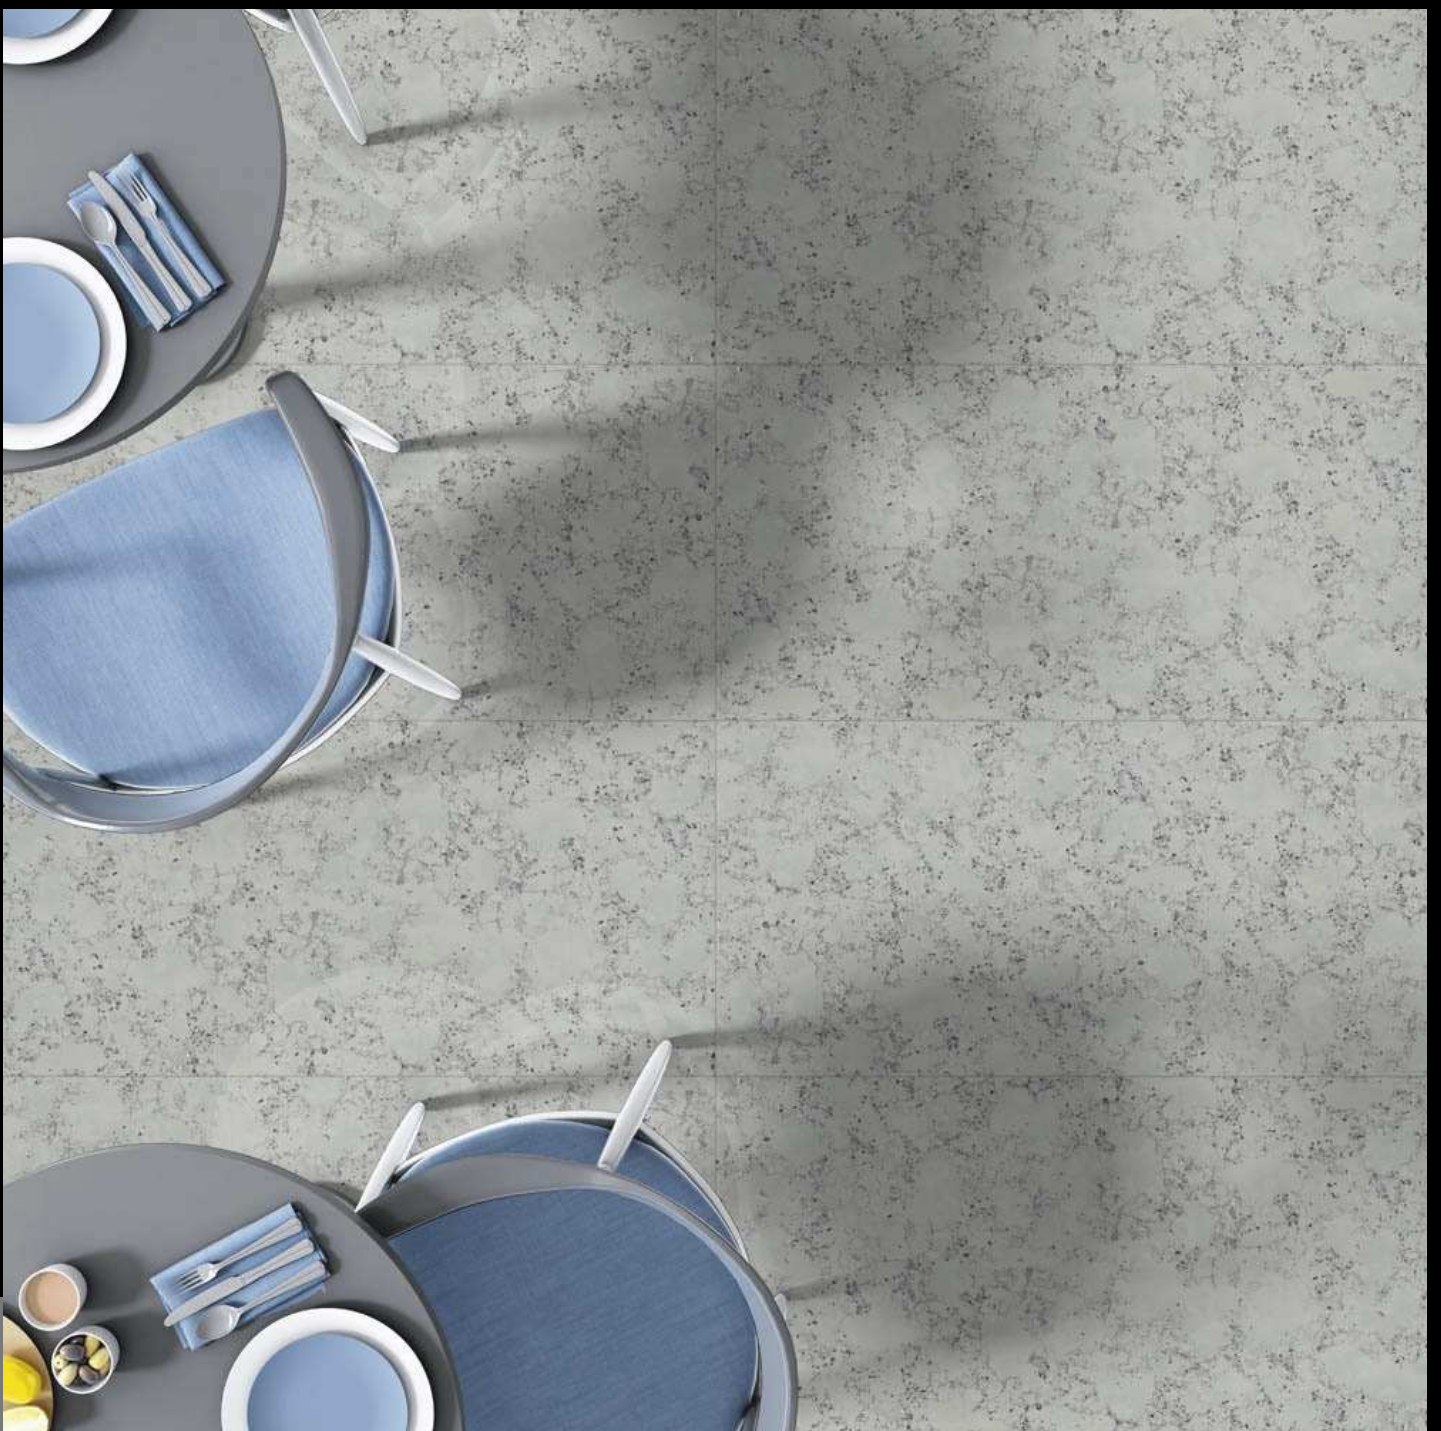

DOUBLE CHARGE SERIES / 600X1200
MM

ALPS BLANCA

GLOSSY
SURFACE