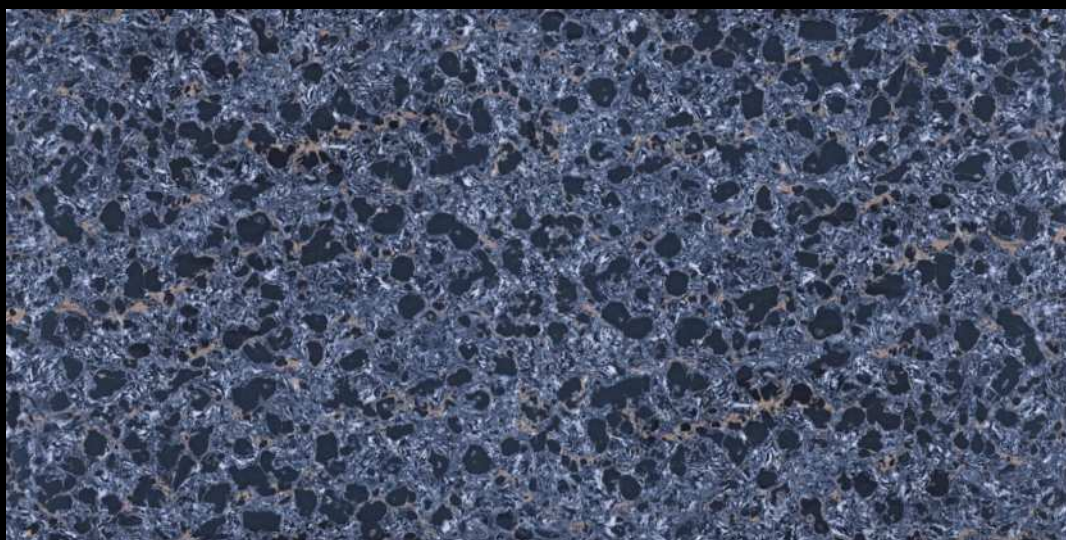

**DOUBLE CHARGE SERIES / 600X1200
MM**

TUNDRA BLUE