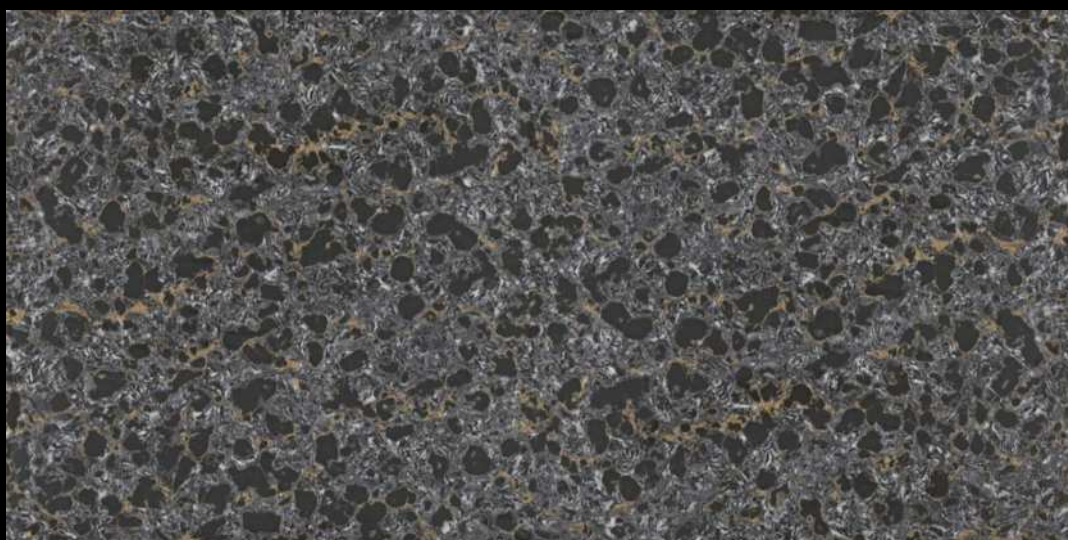

**DOUBLE CHARGE
SURFACE**

**DOUBLE CHARGE SERIES / 600X1200
MM**

TUNDRA BLUE

**DOUBLE CHARGE
SURFACE**

DOUBLE CHARGE SERIES / 600X1200
MM

TUNDRA GREY

DOUBLE CHARGE
SURFACE

DOUBLE CHARGE SERIES / 600X1200
MM