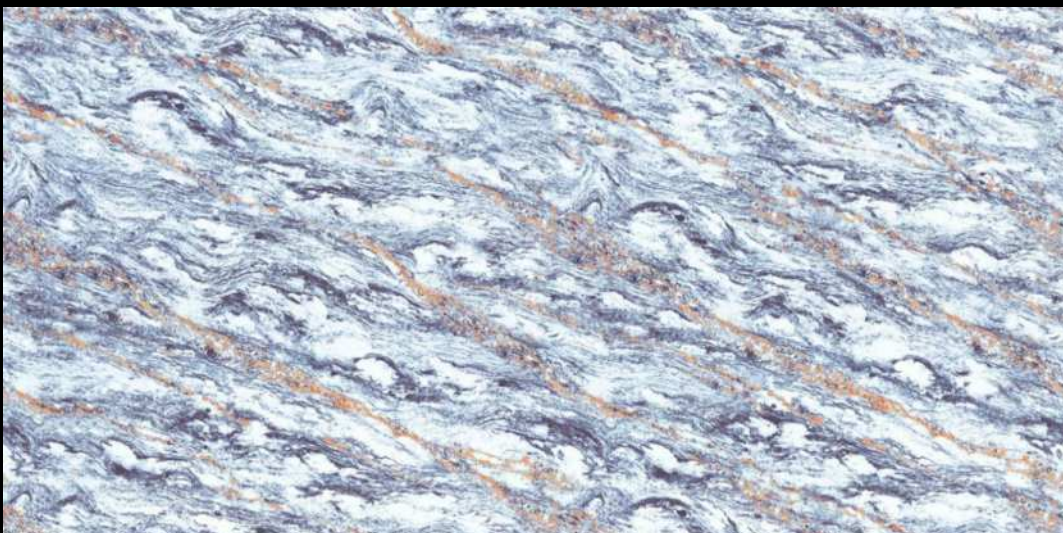

DOUBLE CHARGE SERIES / 600X1200
MM

SALINAS GREY

GLOSSY
SURFACE

**DOUBLE CHARGE SERIES / 600X1200
MM**

TROPICAL BLUE

**DOUBLE CHARGE
SURFACE**

**DOUBLE CHARGE SERIES / 600X1200
MM**

TROPICAL CAFE