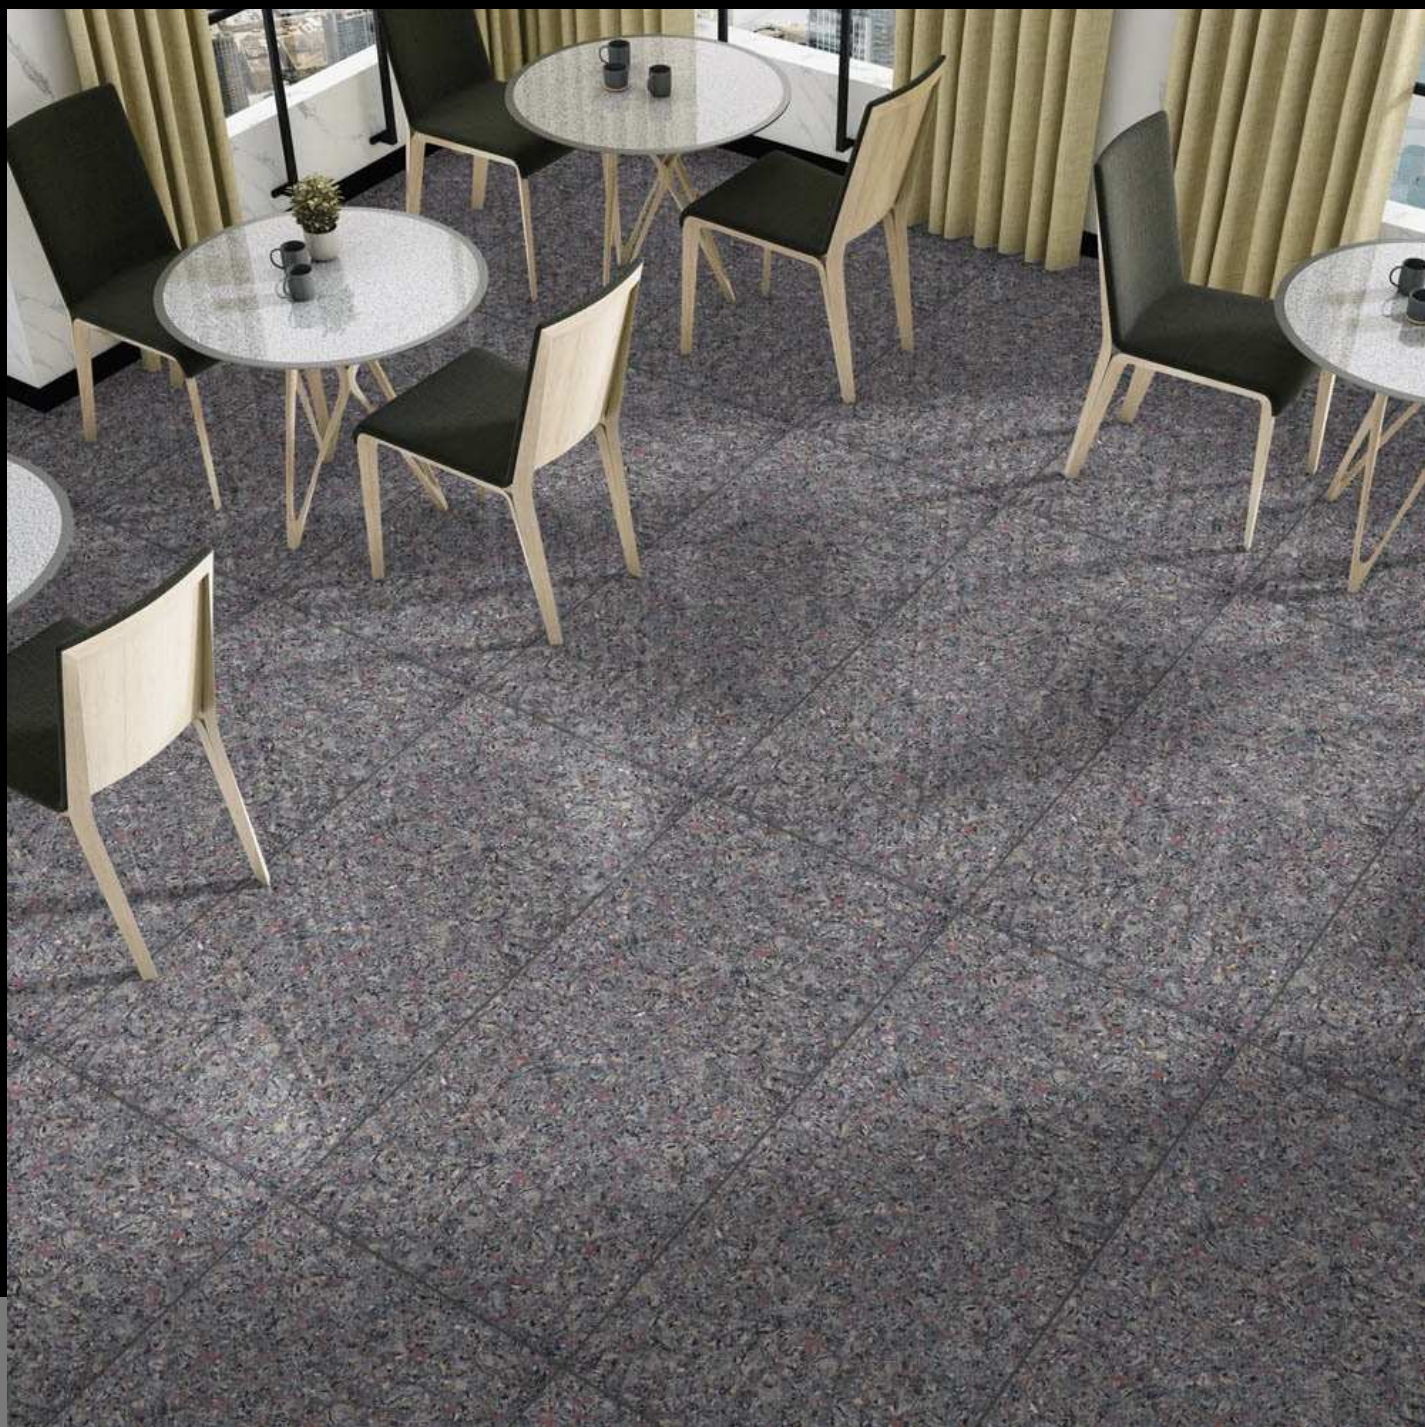

DOUBLE CHARGE SERIES / 600X1200

MM

AMARONE BLUE

**DOUBLE CHARGE
SURFACE**

**DOUBLE CHARGE SERIES / 600X1200
MM**

AMARONE BRONZE

**DOUBLE CHARGE
SURFACE**

DOUBLE CHARGE SERIES / 600X1200
MM

ARIZONA OLIVE

DOUBLE CHARGE
SURFACE

DOUBLE CHARGE SERIES / 600X1200
MM

BELLARIN WARM

DOUBLE CHARGE
SURFACE

DOUBLE CHARGE SERIES / 600X1200
MM

DAINO CAMEL

GLOSSY
SURFACE