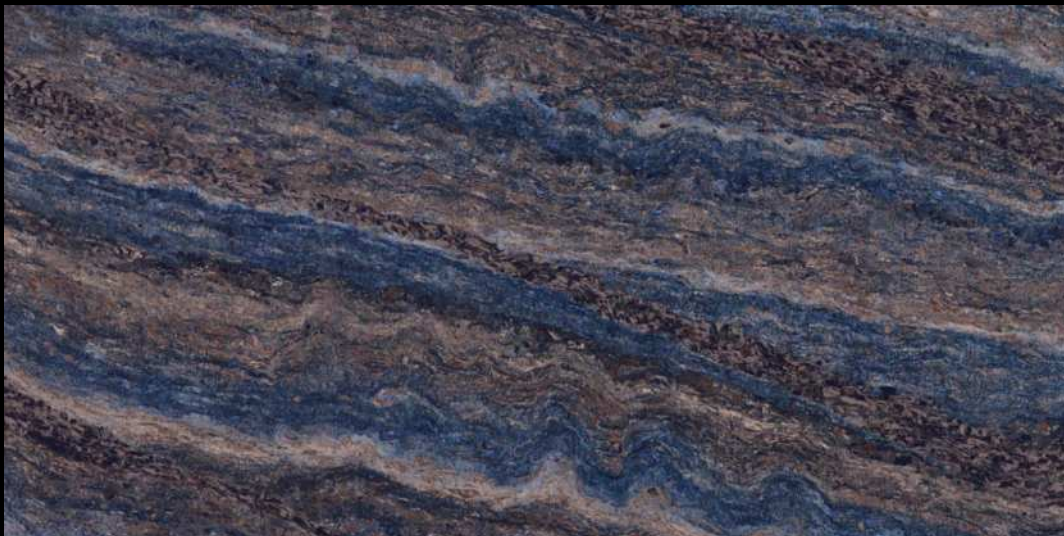

DOUBLE CHARGE SERIES / 600X1200

MM

AMARONE BLUE