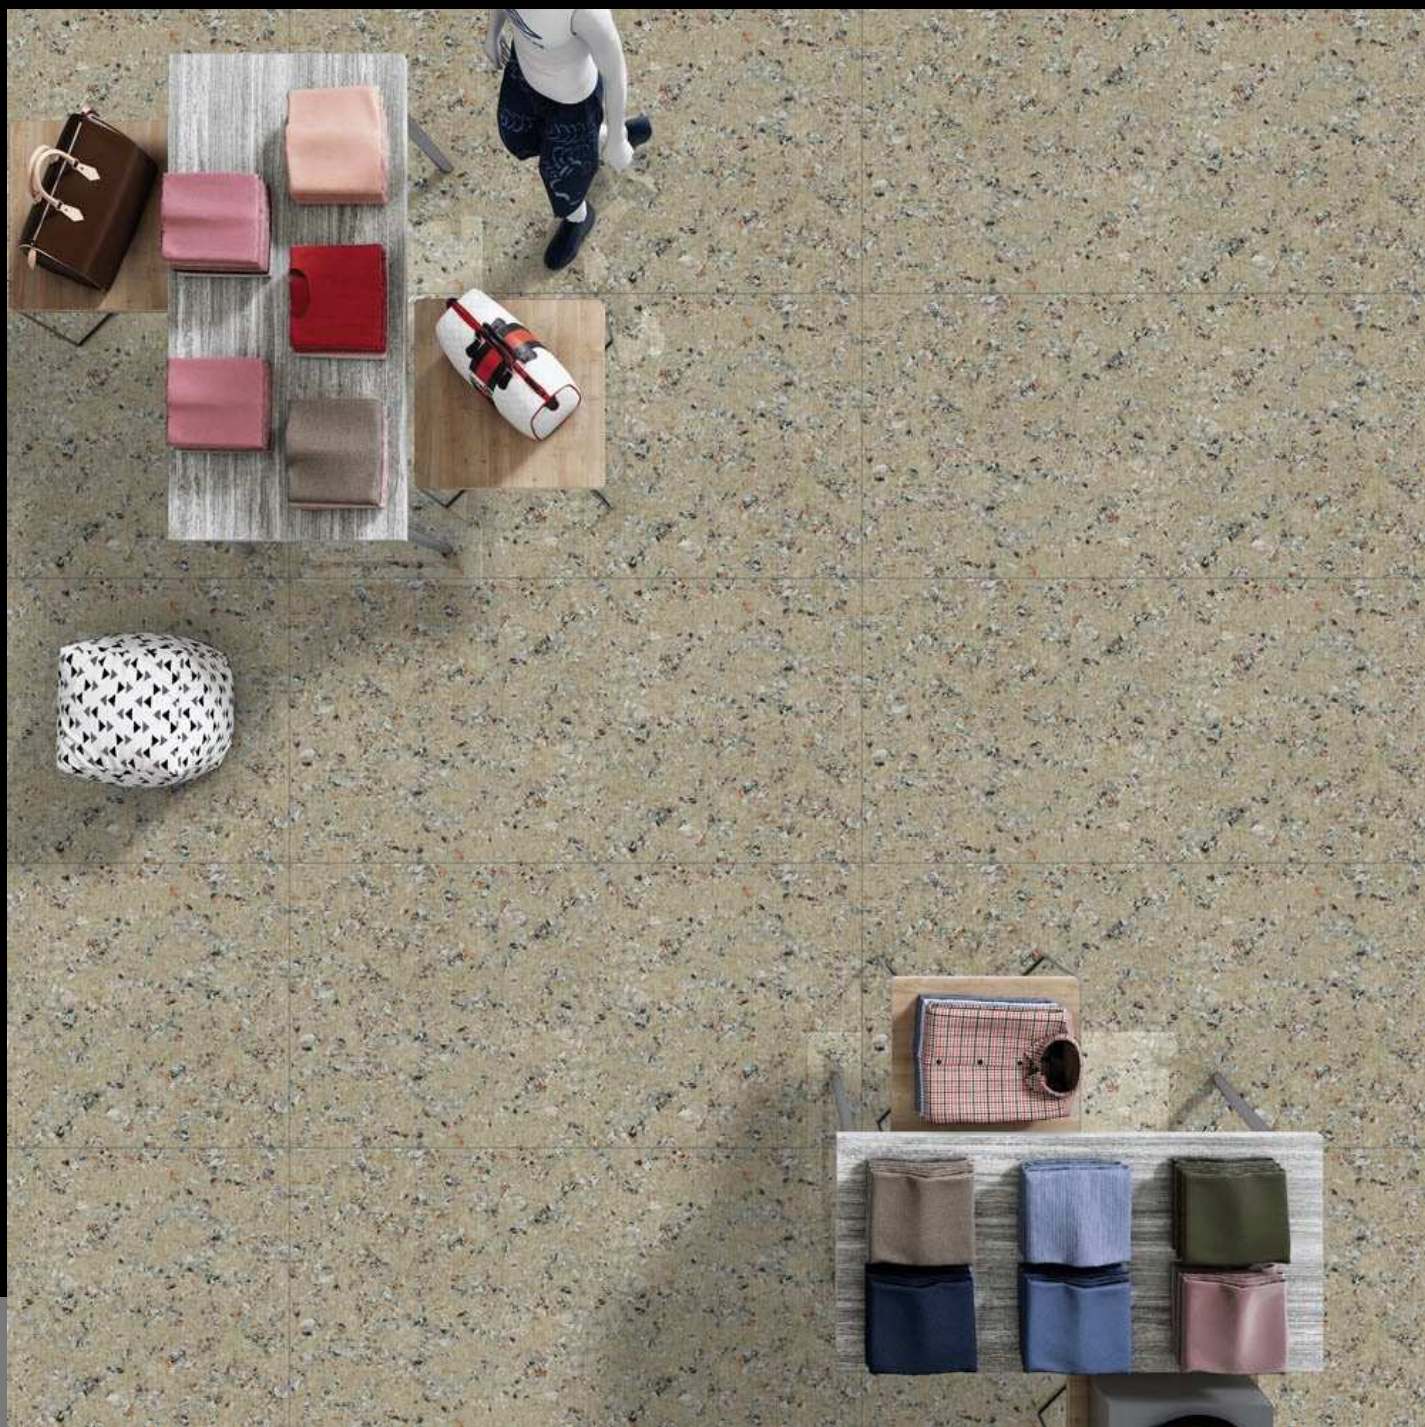

ARIZONA OLIVE

DOUBLE CHARGE
SURFACE

DOUBLE CHARGE SERIES / 600X1200
MM

BELLARIN WARM

DOUBLE CHARGE
SURFACE

DOUBLE CHARGE SERIES / 600X1200
MM

DAINO CAMEL

GLOSSY
SURFACE