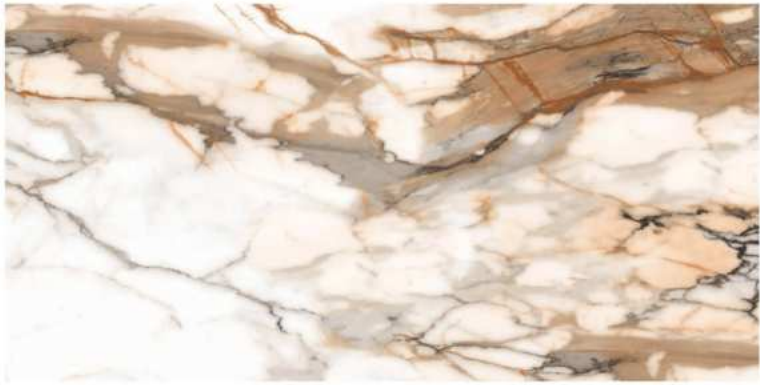

GLAZED VITRIFIED TILES

EASY CLEANING

ECO FRIENDLY

QUICK &
EASY APPLICATION

PEARL STATUARIO MULTI

300 X 600 MM

GLOSSY FACE.09