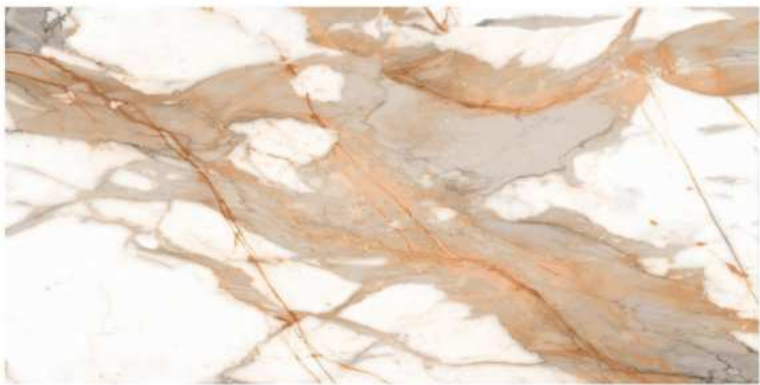

GLAZED VITRIFIED TILES

EASY CLEANING

ECO FRIENDLY

QUICK &
EASY APPLICATION

PEARL STATUARIO MULTI

300 X 600 MM

GLOSSY FACE.09