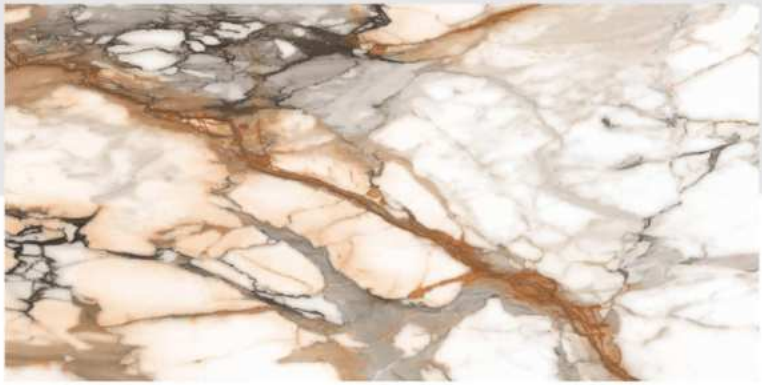

GLAZED VITRIFIED TILES

EASY CLEANING

ECO FRIENDLY

QUICK &
EASY APPLICATION

PEARL STATUARIO MULTI

300 X 600 MM

GLOSSY FACE.09