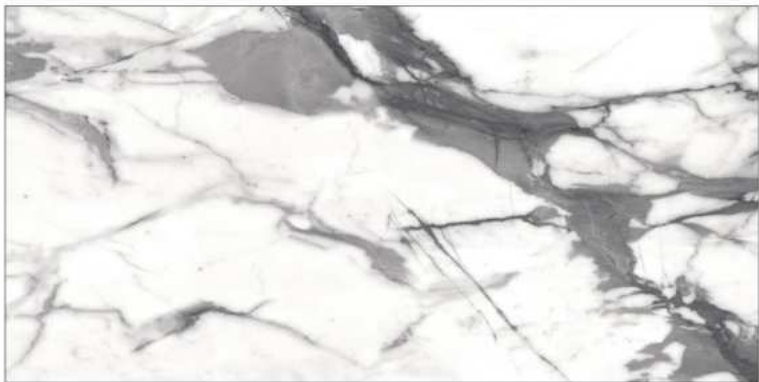

ECO FRIENDLY

QUICK & EASY APPLICATION

PEARL STATUARIO GREY

GLAZED VITRIFIED TILES

EASY CLEANING

ECO FRIENDLY

QUICK &
EASY APPLICATION

PEARL STATUARIO GREY