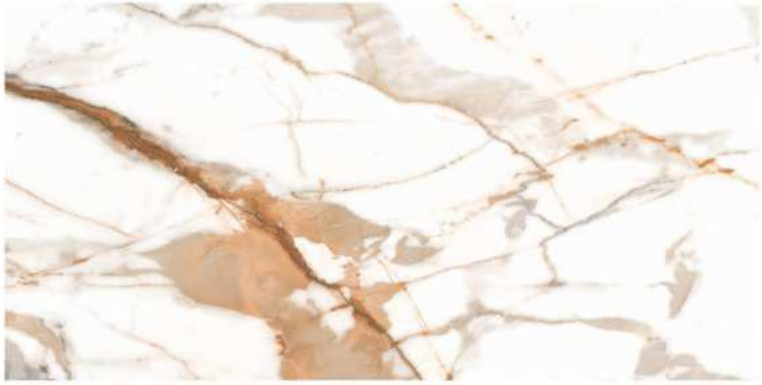

GLAZED VITRIFIED TILES

EASY CLEANING

ECO FRIENDLY

QUICK &
EASY APPLICATION

PEARL STATUARIO MULTI

300 X 600 MM

GLOSSY FACE.09