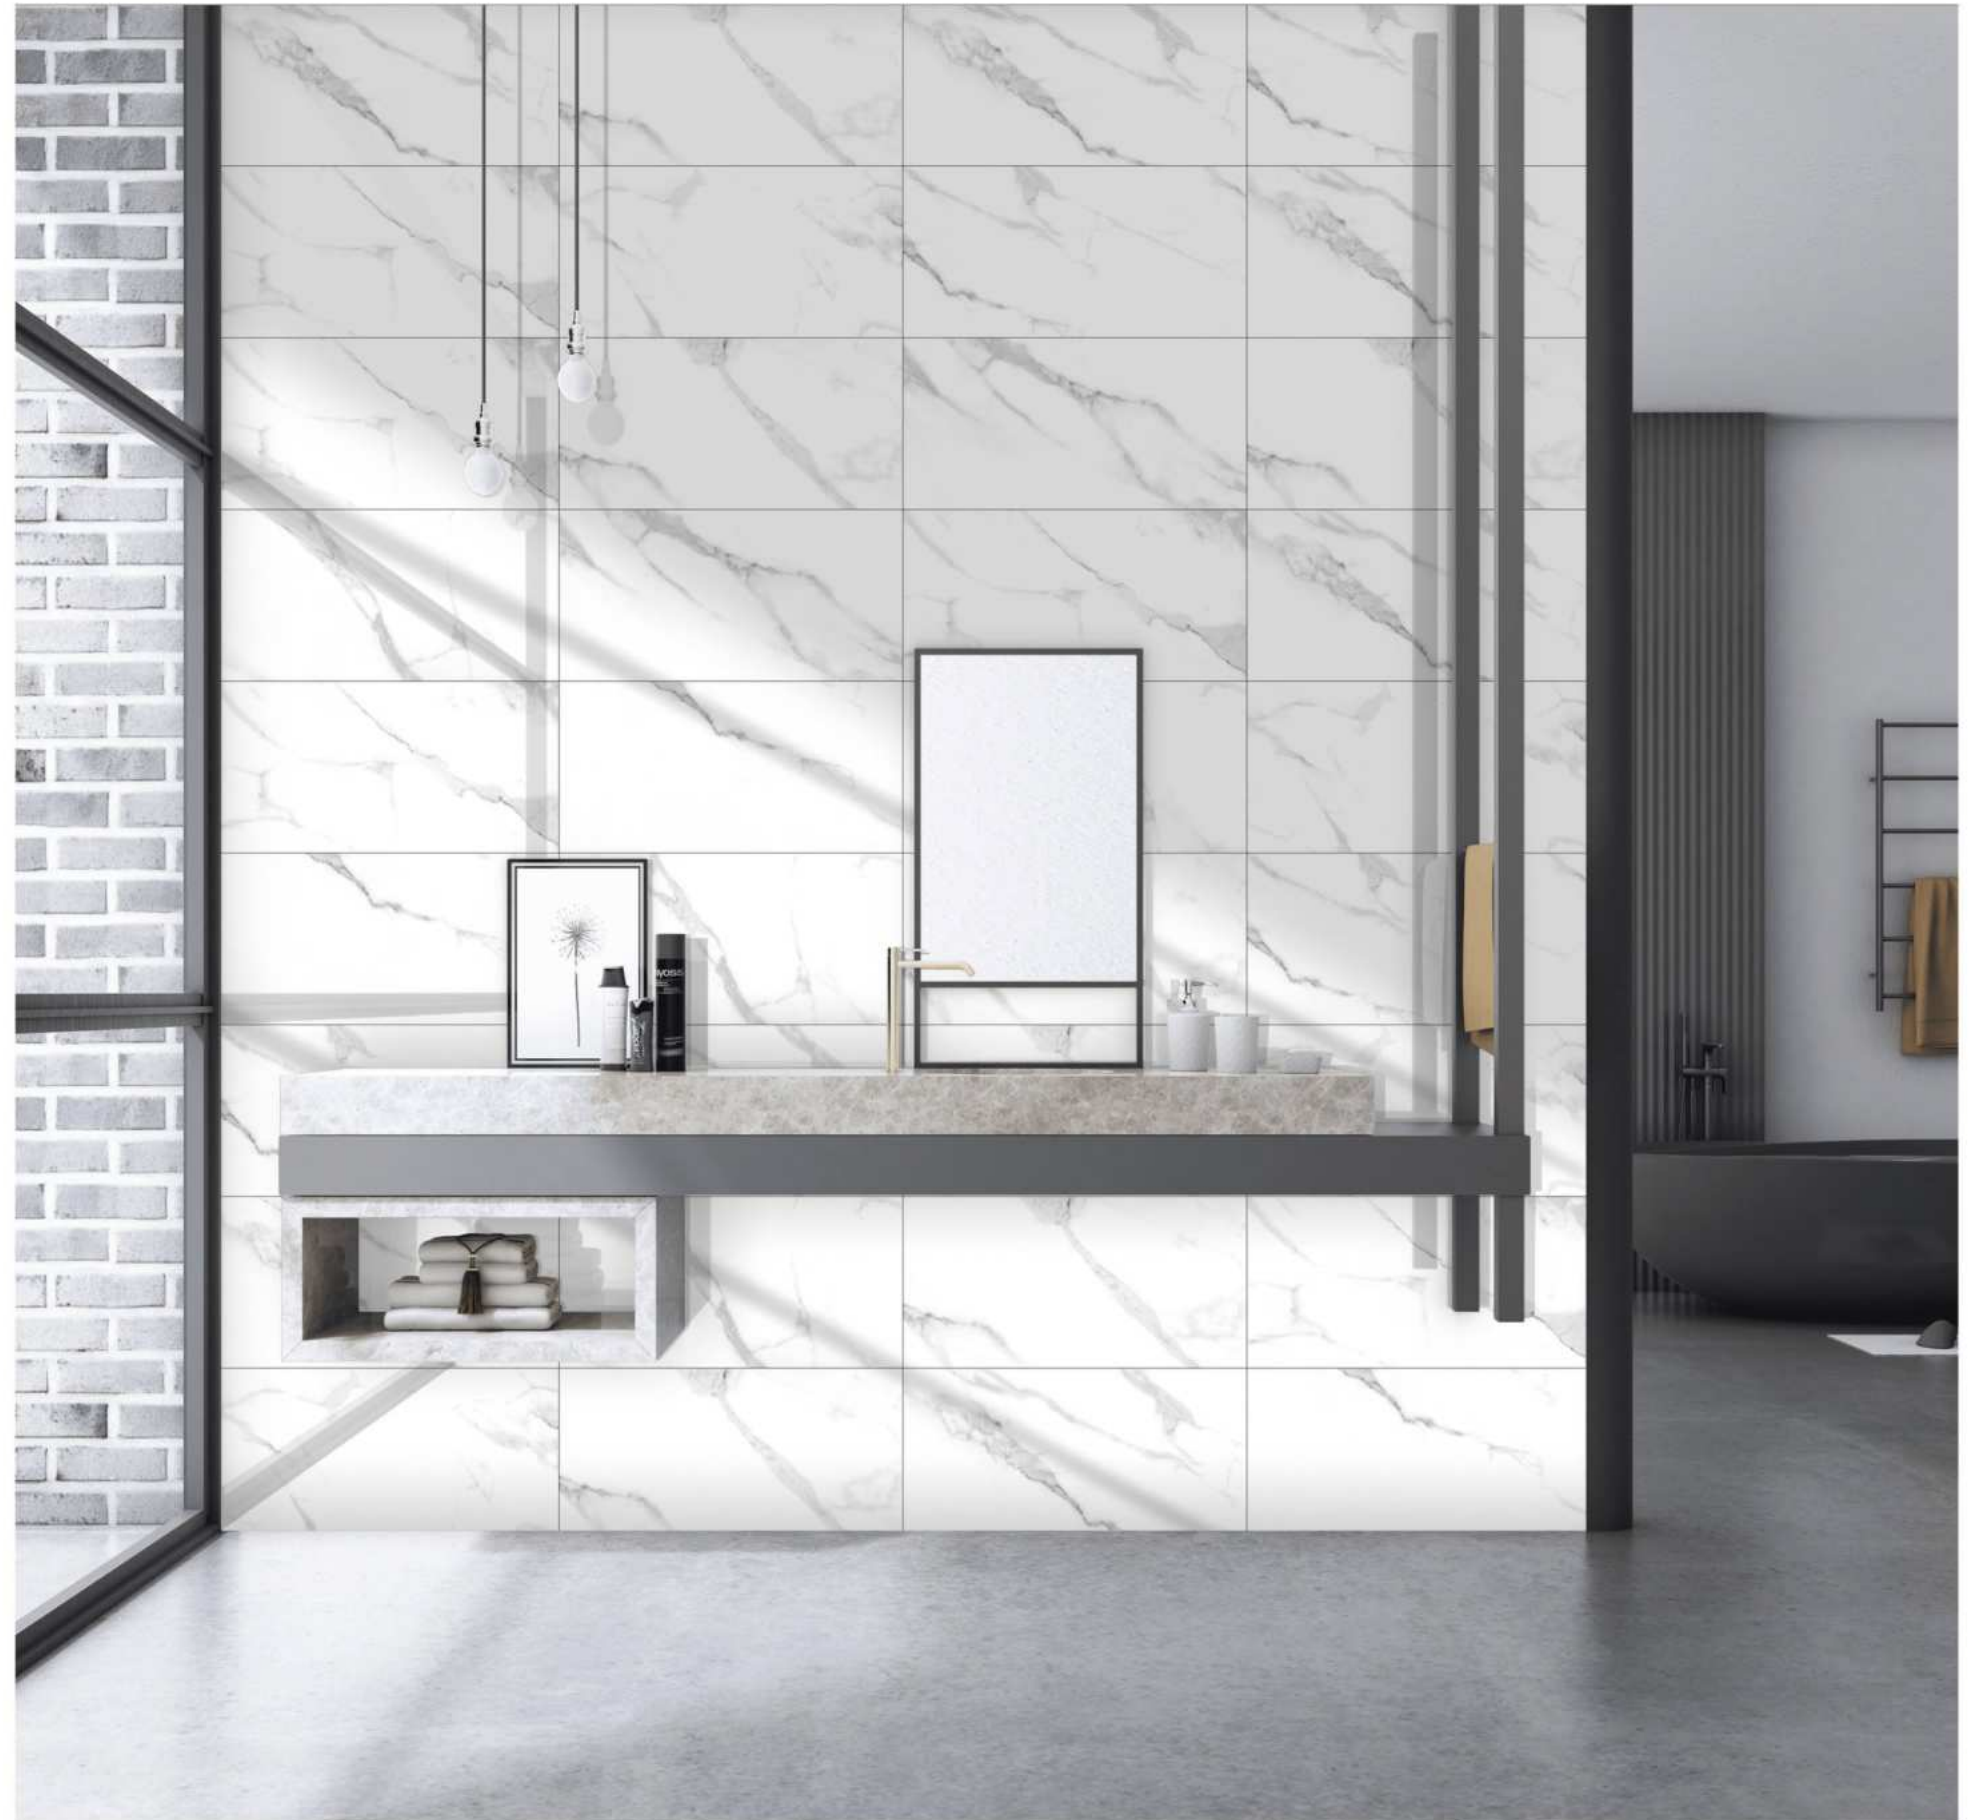

EASY CLEANING

ECO FRIENDLY

QUICK &
EASY APPLICATION

SUMMER GOLD

300 X 600 MM

GLOSSY FACE.06

300X600MM

EASY CLEANING

300 X 600 MM

GLOSSY FACE.06

300X600MM

EASY CLEANING

ECO FRIENDLY

QUICK & EASY APPLICATION

WINSARO SATVARIO

GLAZED VITRIFIED TILES

EASY CLEANING

ECO FRIENDLY

QUICK &
EASY APPLICATION

WINSARO SATVARIO

300 X 600 MM

GLOSSY FACE.08

THANK YOU