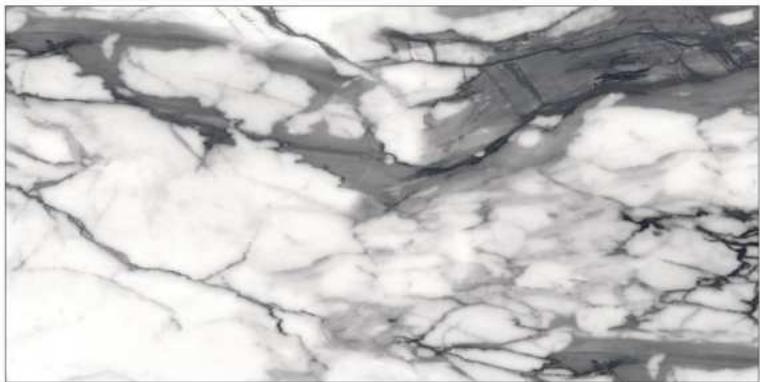

ECO FRIENDLY

QUICK & EASY APPLICATION

PEARL STATUARIO GREY

GLAZED VITRIFIED TILES

EASY CLEANING

ECO FRIENDLY

QUICK &
EASY APPLICATION

PEARL STATUARIO GREY