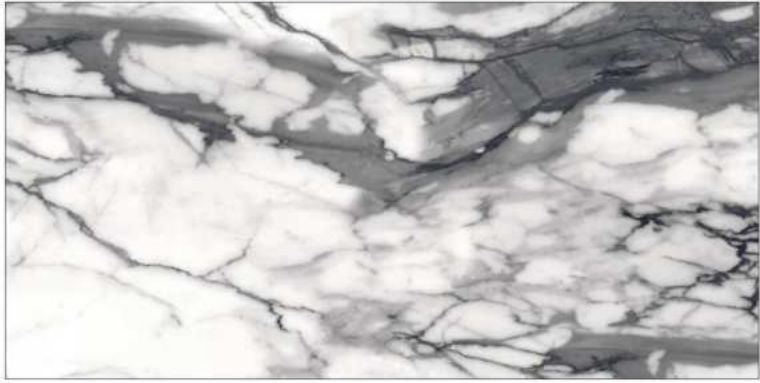

ECO FRIENDLY

QUICK & EASY APPLICATION

PEARL STATUARIO GREY

GLAZED VITRIFIED TILES

EASY CLEANING

ECO FRIENDLY

QUICK &
EASY APPLICATION

PEARL STATUARIO GREY