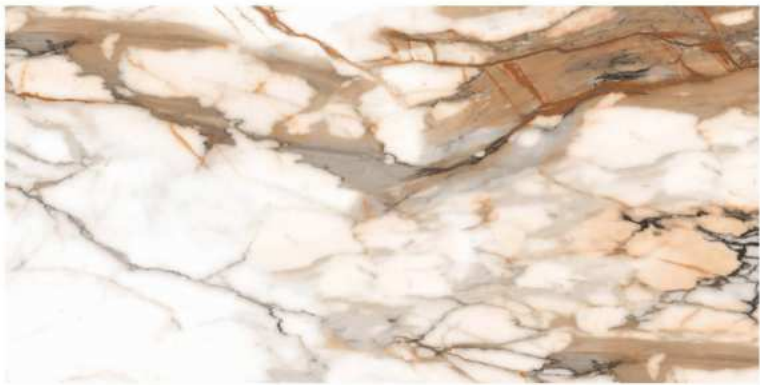

GLAZED VITRIFIED TILES

EASY CLEANING

ECO FRIENDLY

QUICK &
EASY APPLICATION

PEARL STATUARIO MULTI

300 X 600 MM

GLOSSY FACE.09