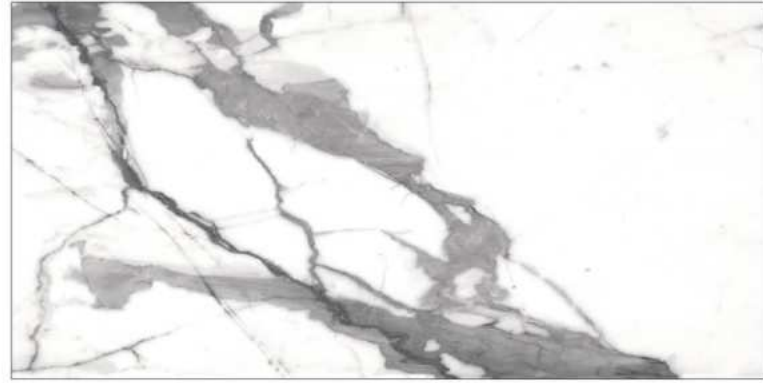

ECO FRIENDLY

QUICK & EASY APPLICATION

PEARL STATUARIO GREY

GLAZED VITRIFIED TILES

EASY CLEANING

ECO FRIENDLY

QUICK &
EASY APPLICATION

PEARL STATUARIO GREY