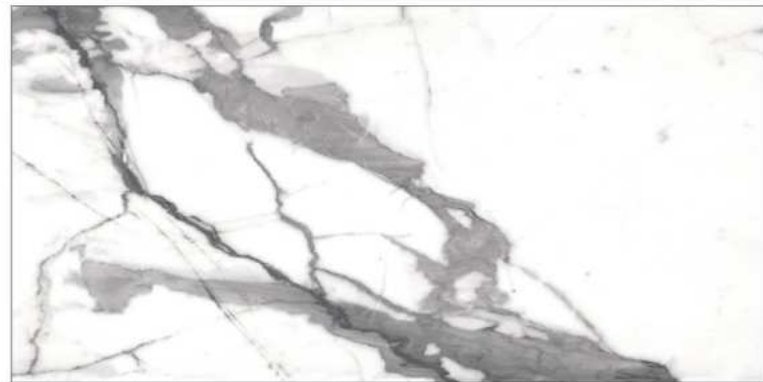

ECO FRIENDLY

QUICK & EASY APPLICATION

PEARL STATUARIO GREY

GLAZED VITRIFIED TILES

EASY CLEANING

ECO FRIENDLY

QUICK &
EASY APPLICATION

PEARL STATUARIO GREY