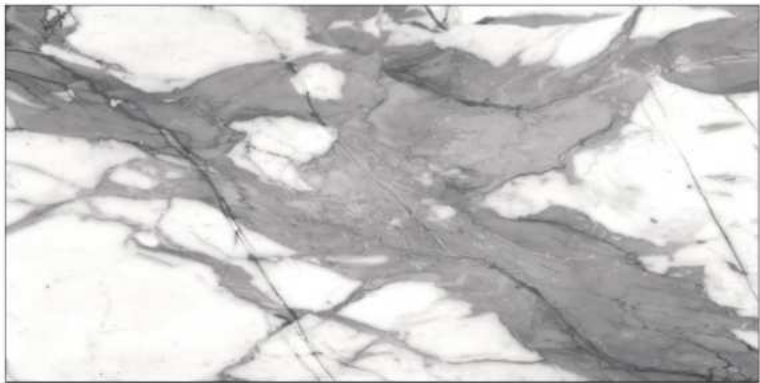

ECO FRIENDLY

QUICK & EASY APPLICATION

PEARL STATUARIO GREY

GLAZED VITRIFIED TILES

EASY CLEANING

ECO FRIENDLY

QUICK &
EASY APPLICATION

PEARL STATUARIO GREY