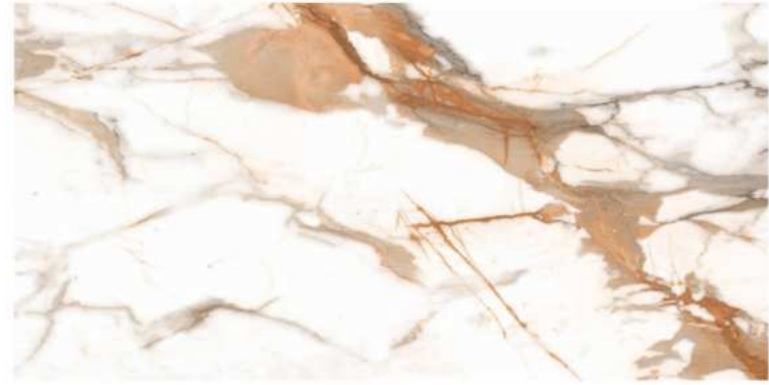

GLAZED VITRIFIED TILES

EASY CLEANING

ECO FRIENDLY

QUICK &
EASY APPLICATION

PEARL STATUARIO MULTI

300 X 600 MM

GLOSSY FACE.09