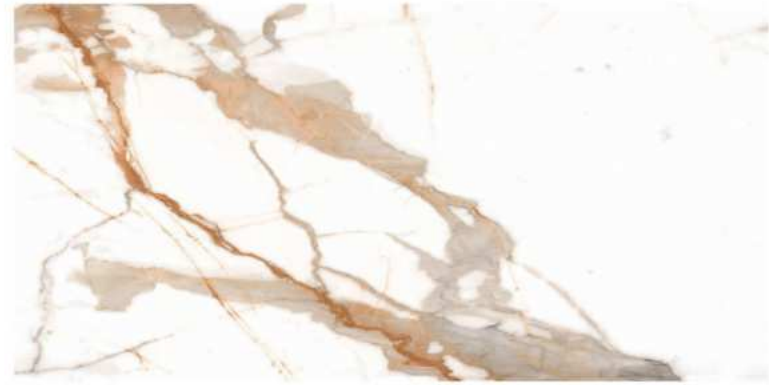

GLAZED VITRIFIED TILES

EASY CLEANING

ECO FRIENDLY

QUICK &
EASY APPLICATION

PEARL STATUARIO MULTI

300 X 600 MM

GLOSSY FACE.09