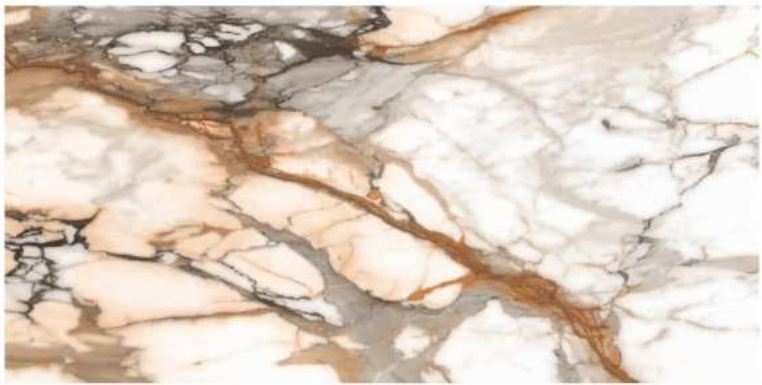

GLAZED VITRIFIED TILES

EASY CLEANING

ECO FRIENDLY

QUICK &
EASY APPLICATION

PEARL STATUARIO MULTI

300 X 600 MM

GLOSSY FACE.09