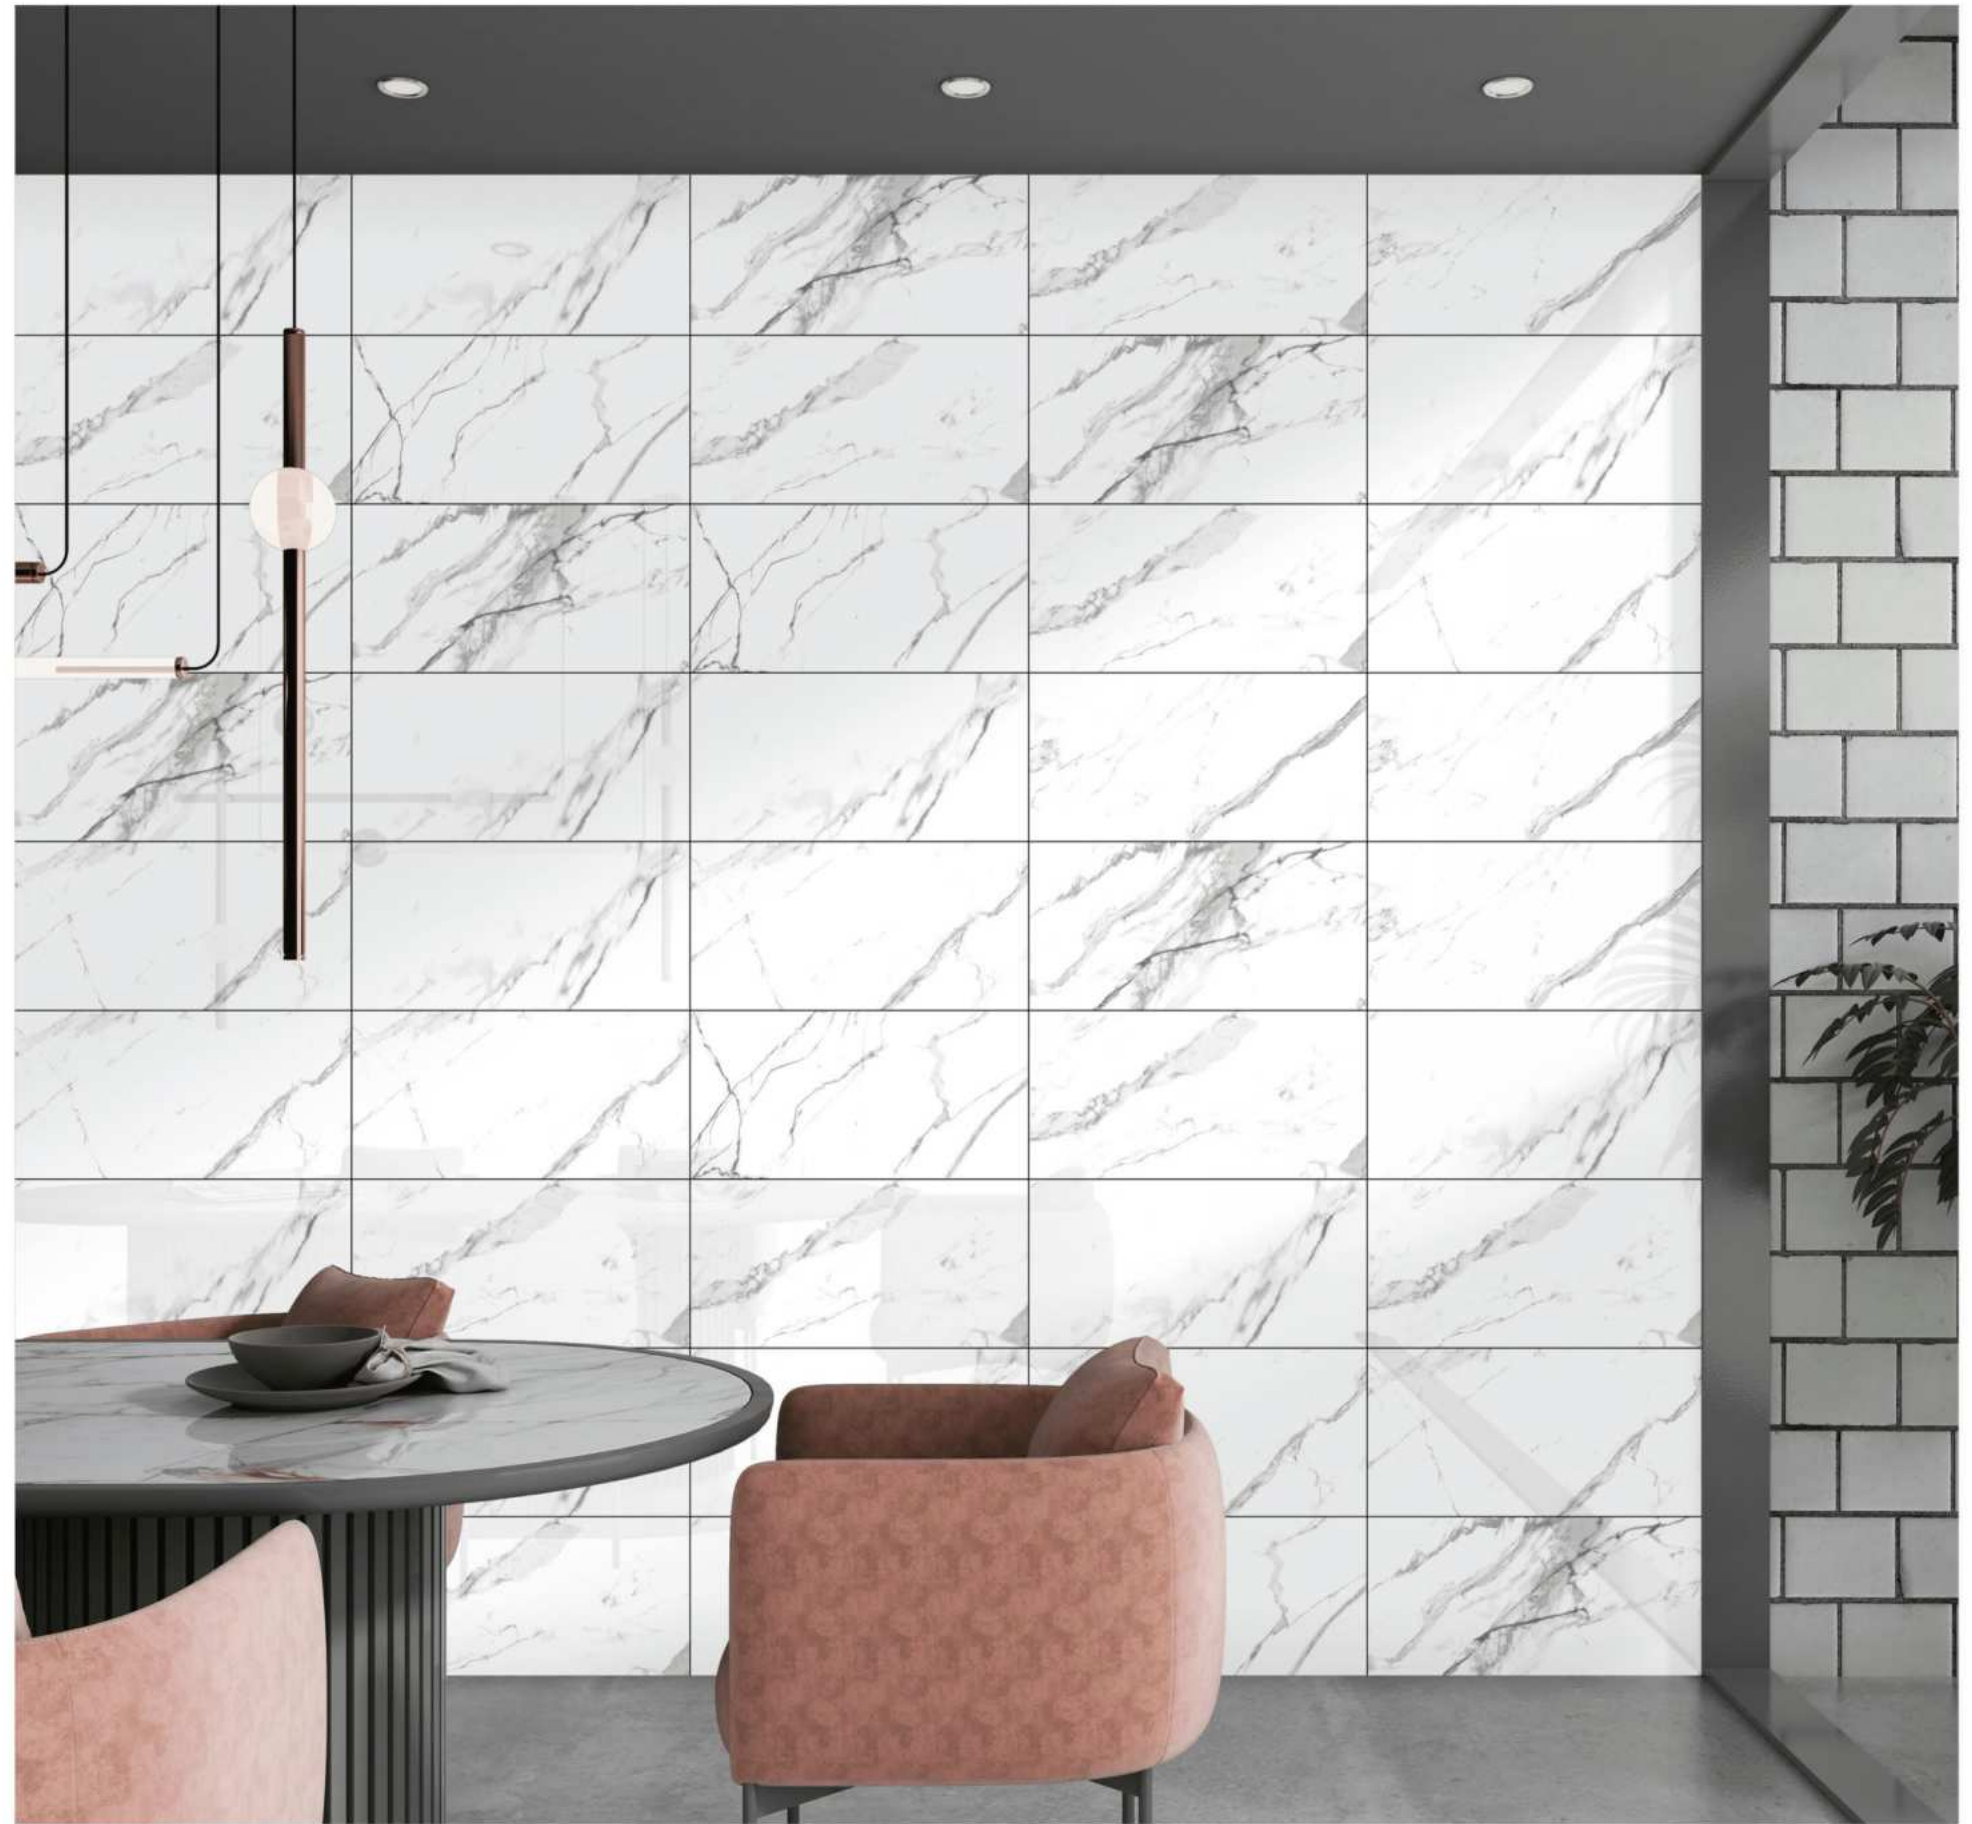

300X600MM

EASY CLEANING

ECO FRIENDLY

QUICK & EASY APPLICATION