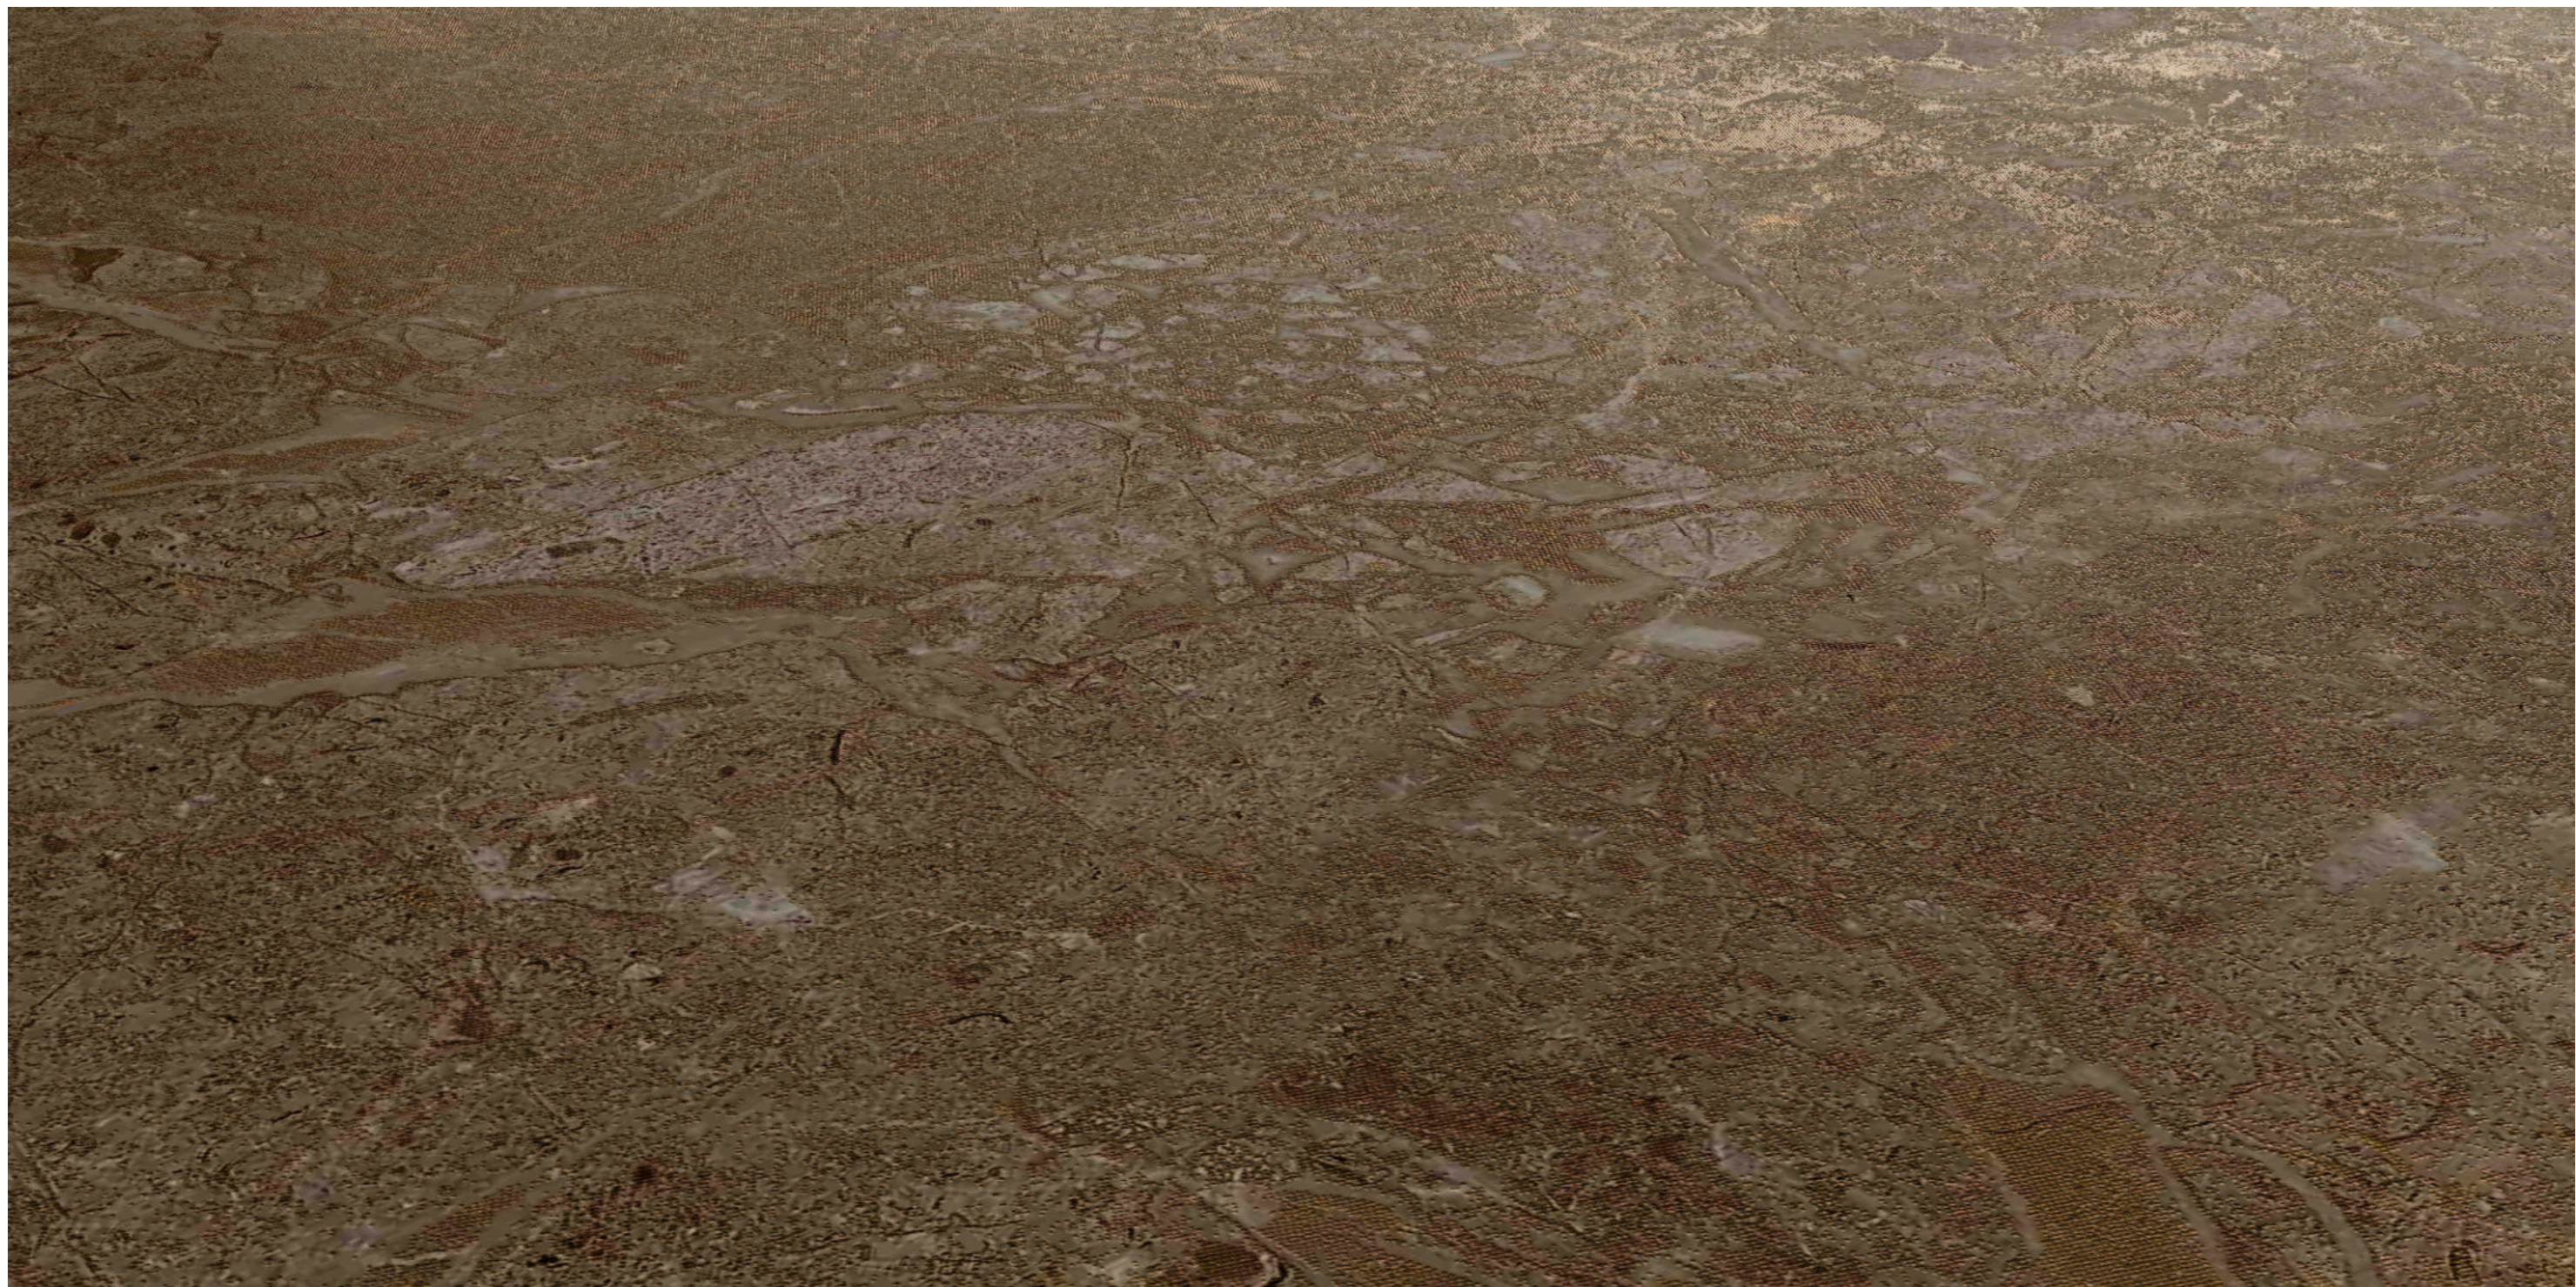

RODEO SERIES