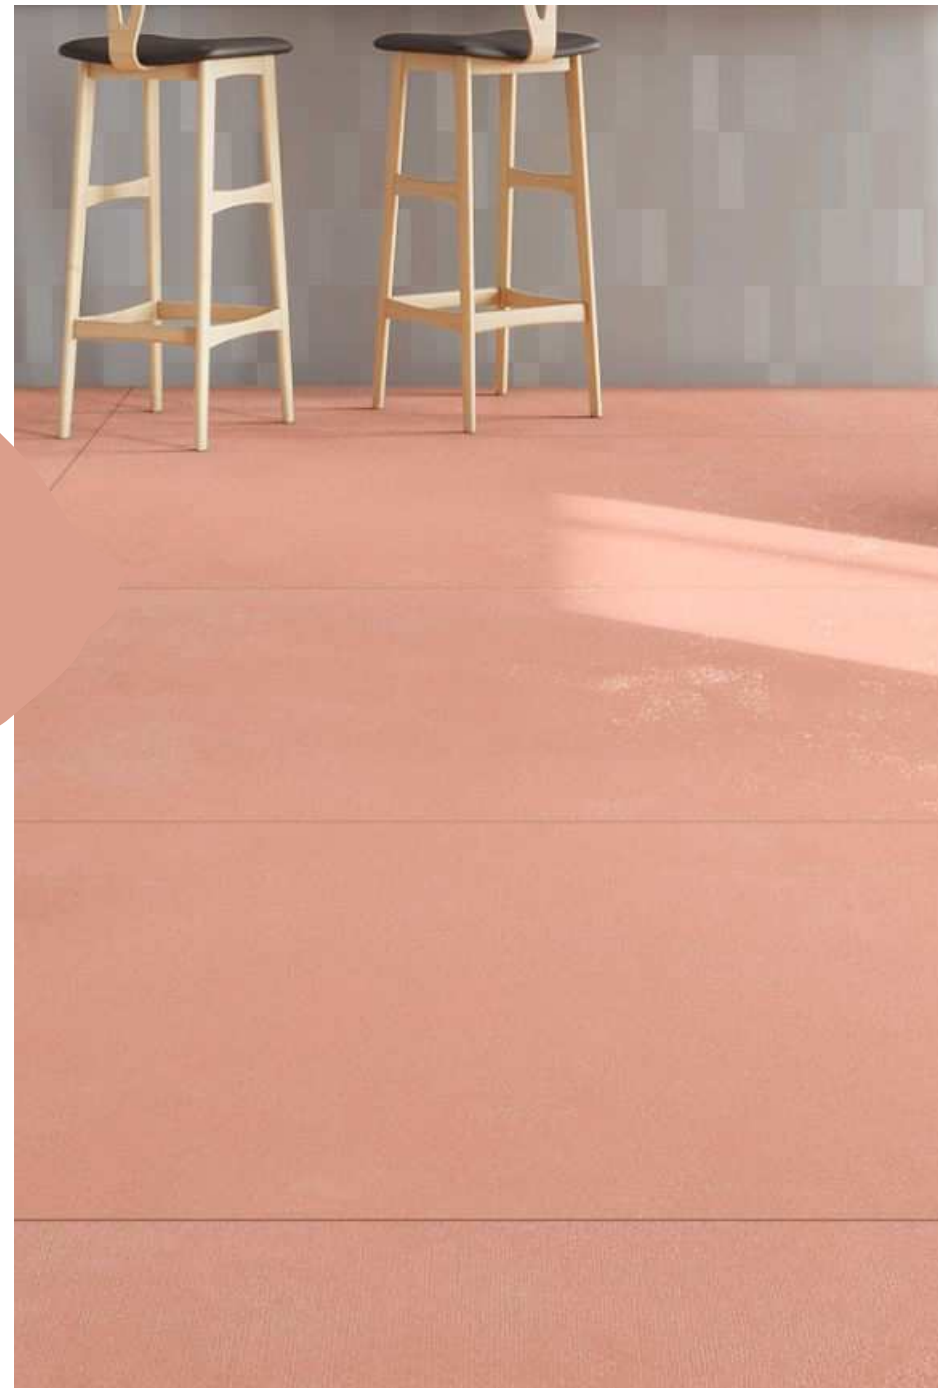

*Exclusionary and
chic perfection.*

**CEMENT LINEN
TRAMENTO**

**800x1600mm
Carving
Random : 04**