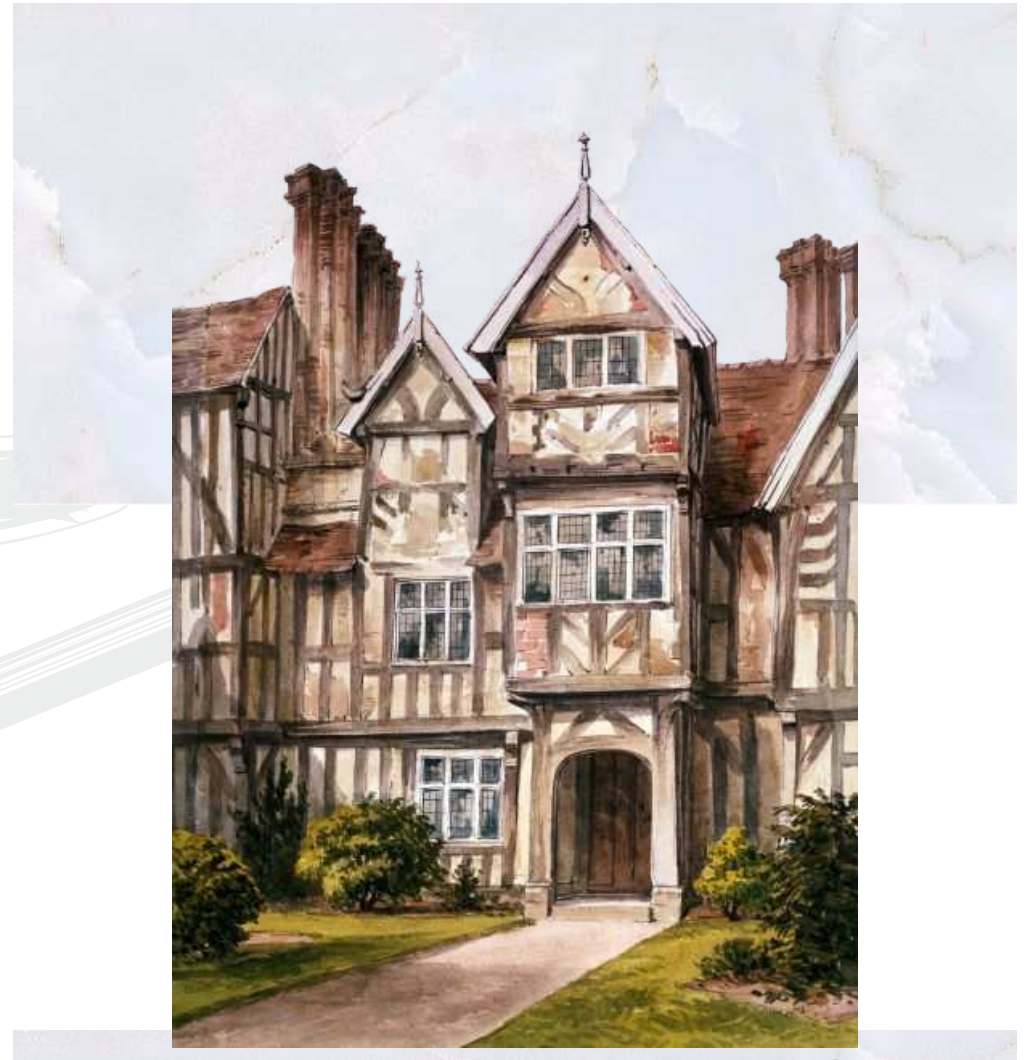

Saket

Victoria

combination of art & architecture

COMBINATION OF ART & ARCHITECTURE

THE HOME OF
OUR DREAMS

artistic

With latest collection the design possibilities are endless. It encompasses all the beauty of our exclusive surfaces in a single tool capable of offering ample creative potential: a complete stylistic project for inspiration, color range, and availability of formats and decors.