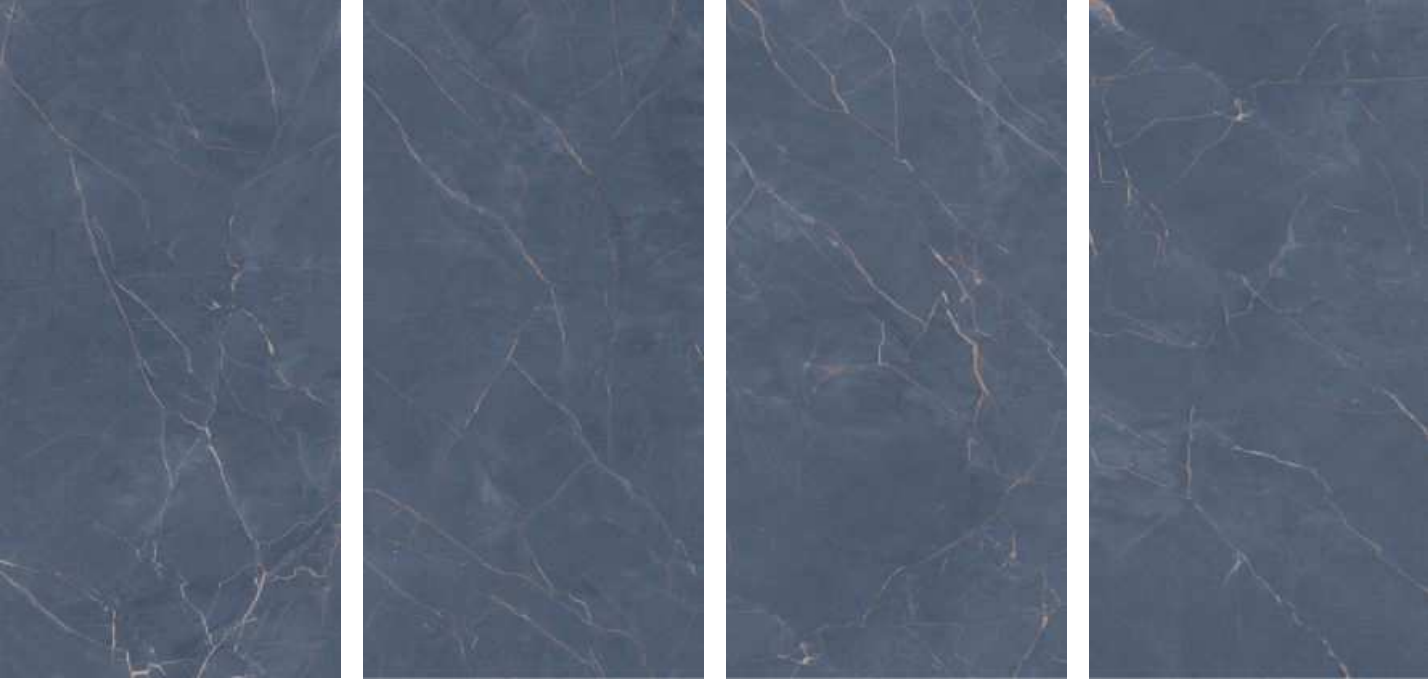

**FANTASY
CHARCOAL GREY**

800x1600mm
Carving
Random : 04

Victoria
combination of art & architecture

*Creating luminous and
original identities.*

**FANTASY
DENIM**

800x1600mm
Carving
Random : 04

Victoria
combination of art & architecture