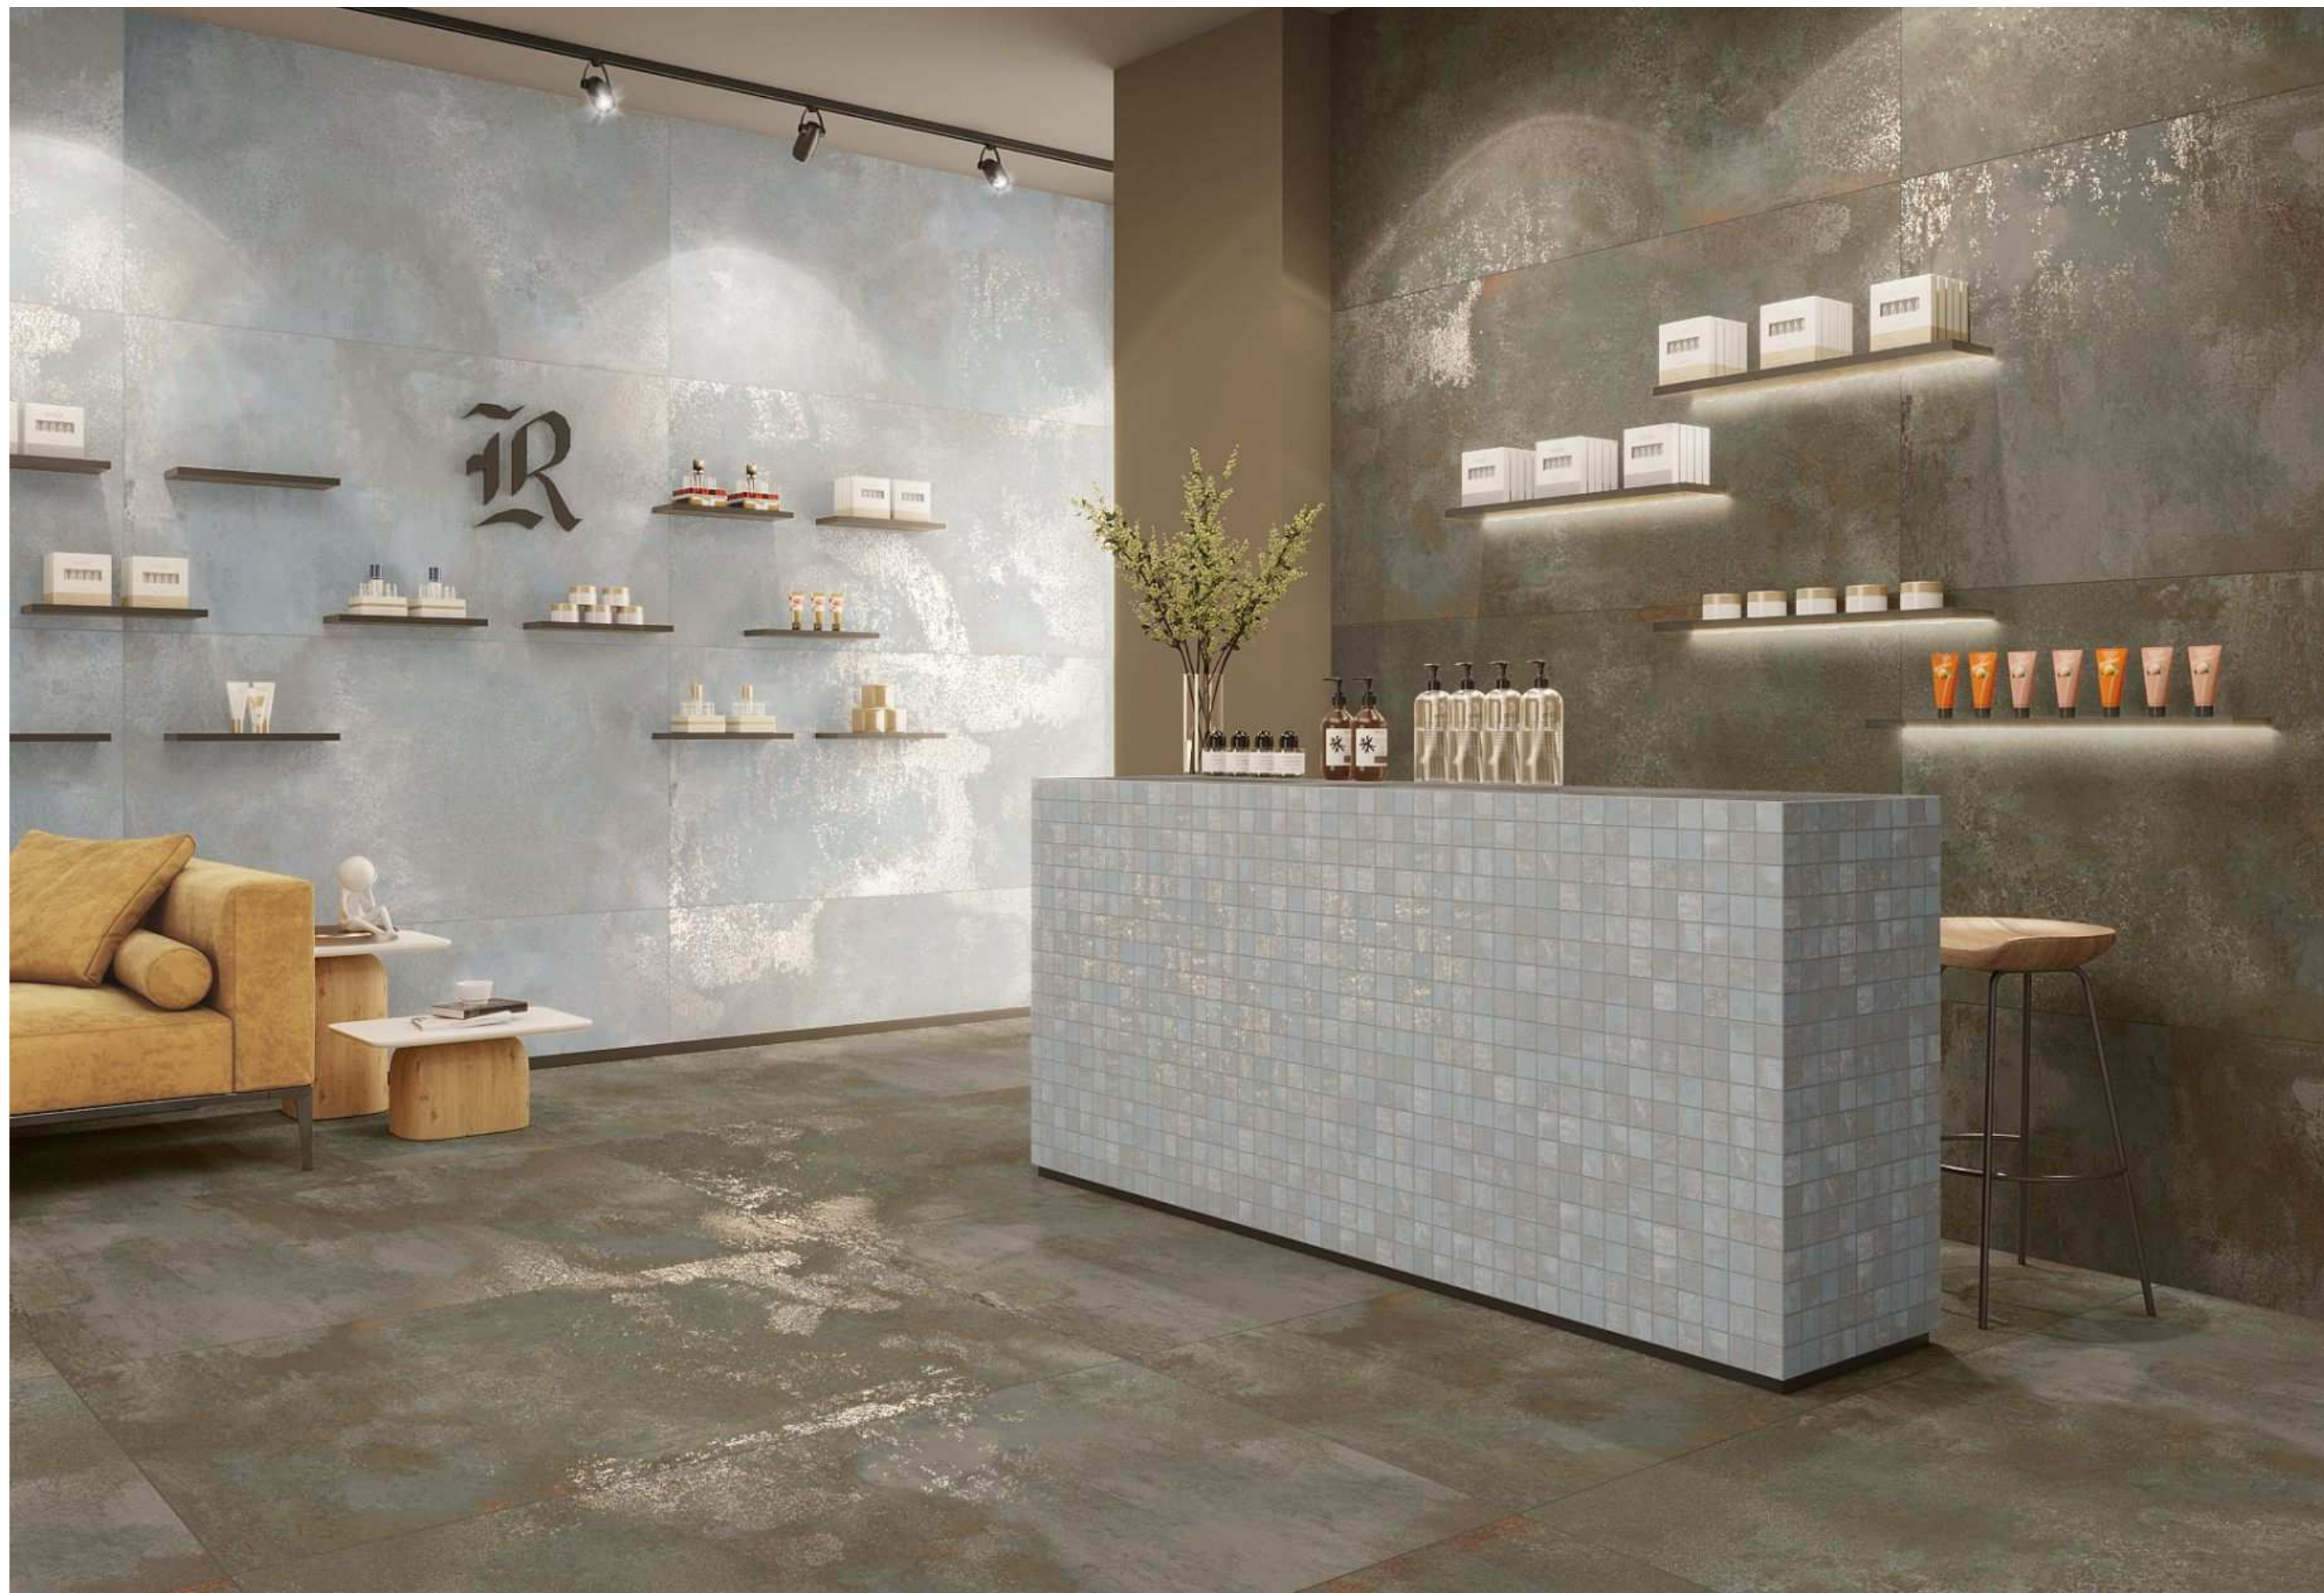

*A minimalist setting
for your every space.*

LAMIERA

Series

800x1600mm
Carving

Victoria
combination of art & architecture

MOSS

NAVY

BIANCO