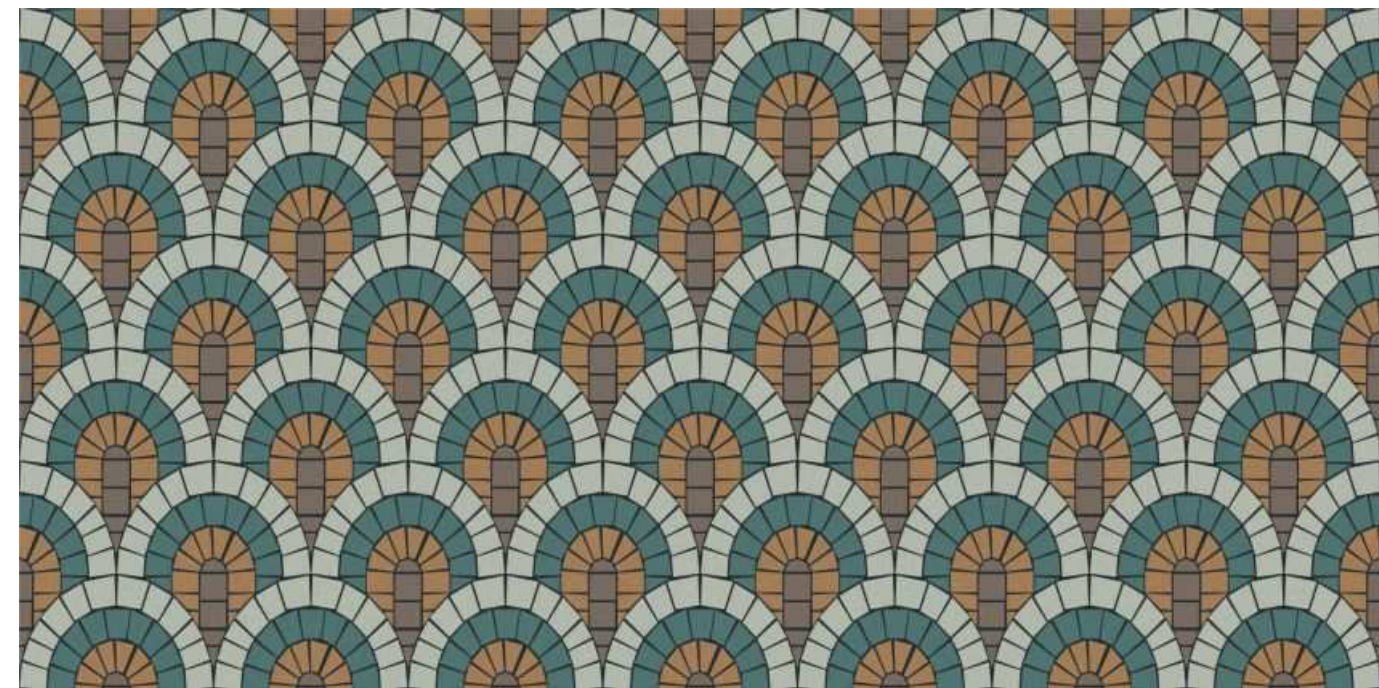

Victoria
combination of art & architecture

*Displays an array
of unique features.*