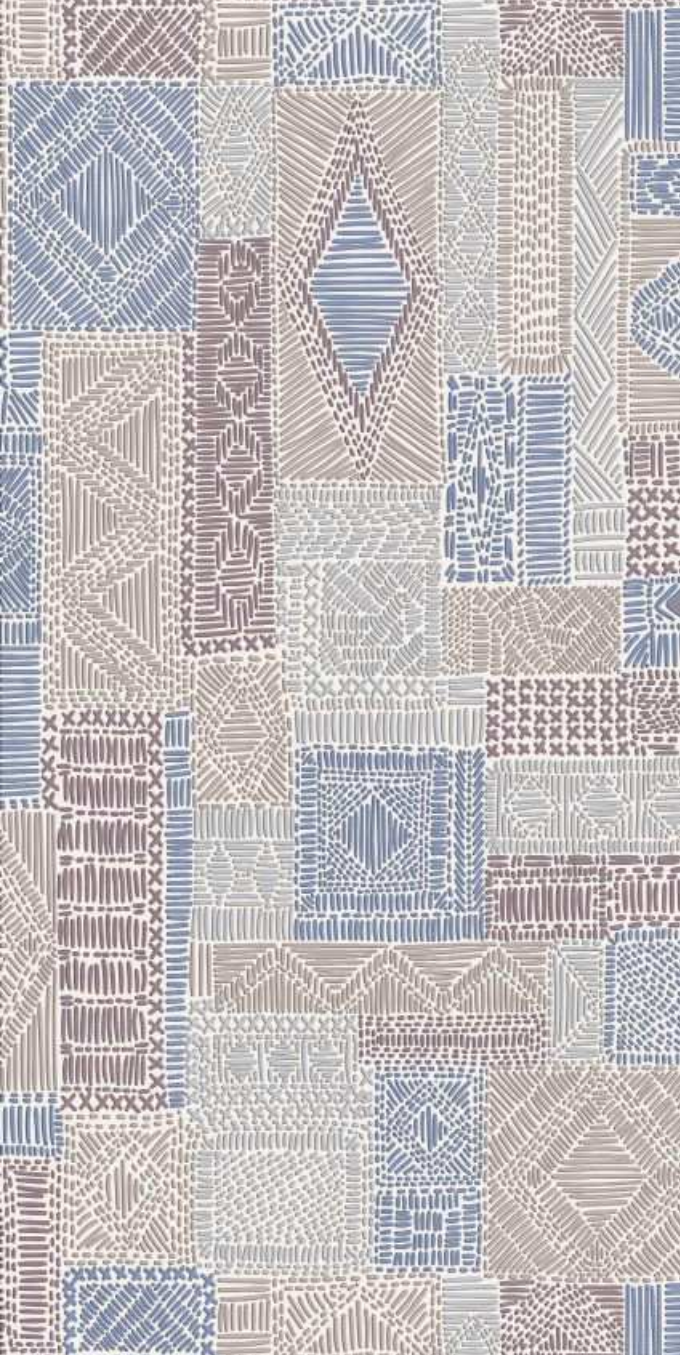

Victoria
combination of art & architecture

*Indulge into the
experience of
extravagance.*