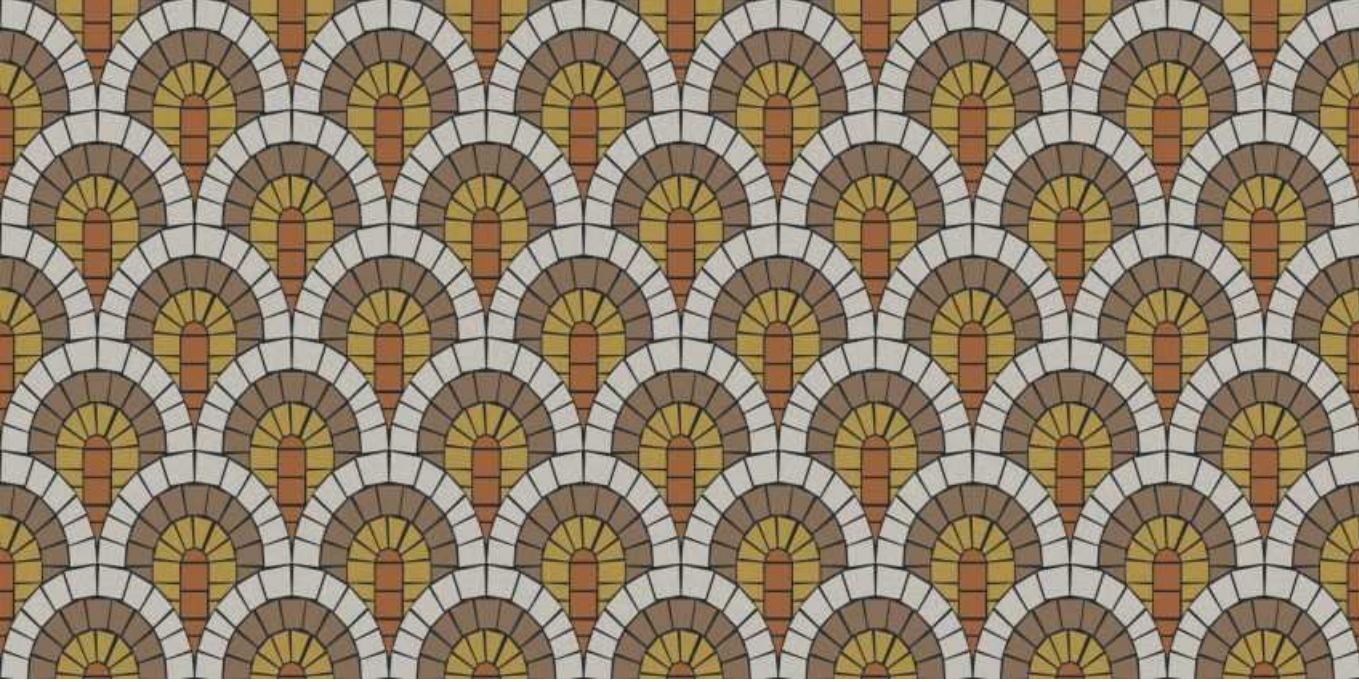

800x1600mm
Carving

Victoria
combination of art & architecture

CARDINAL

CIELO

**TERRA ART
CARDINAL**

800x1600mm | Carving

Victoria
combination of art & architecture

*Confidently Smooth,
Comfortably Elegant.*