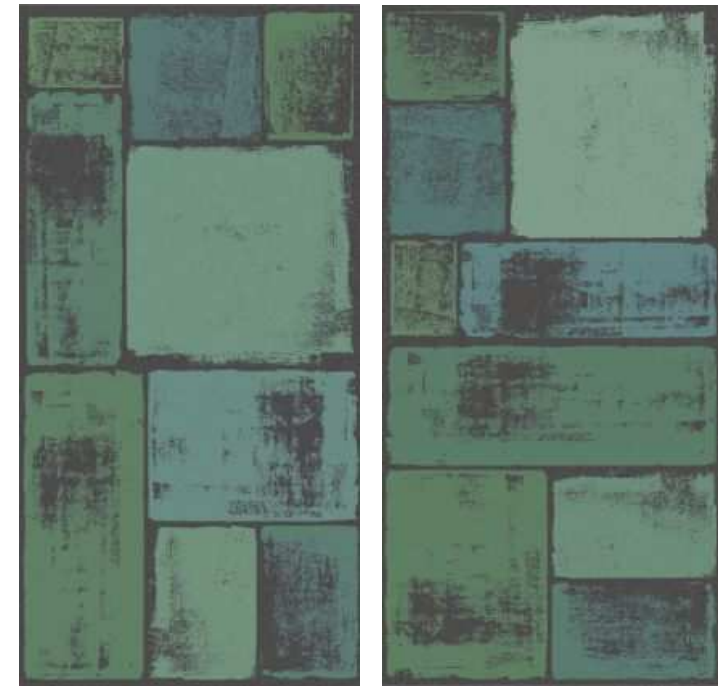

Victoria
combination of art & architecture

*The ingenuity of
aesthetic excellence.*