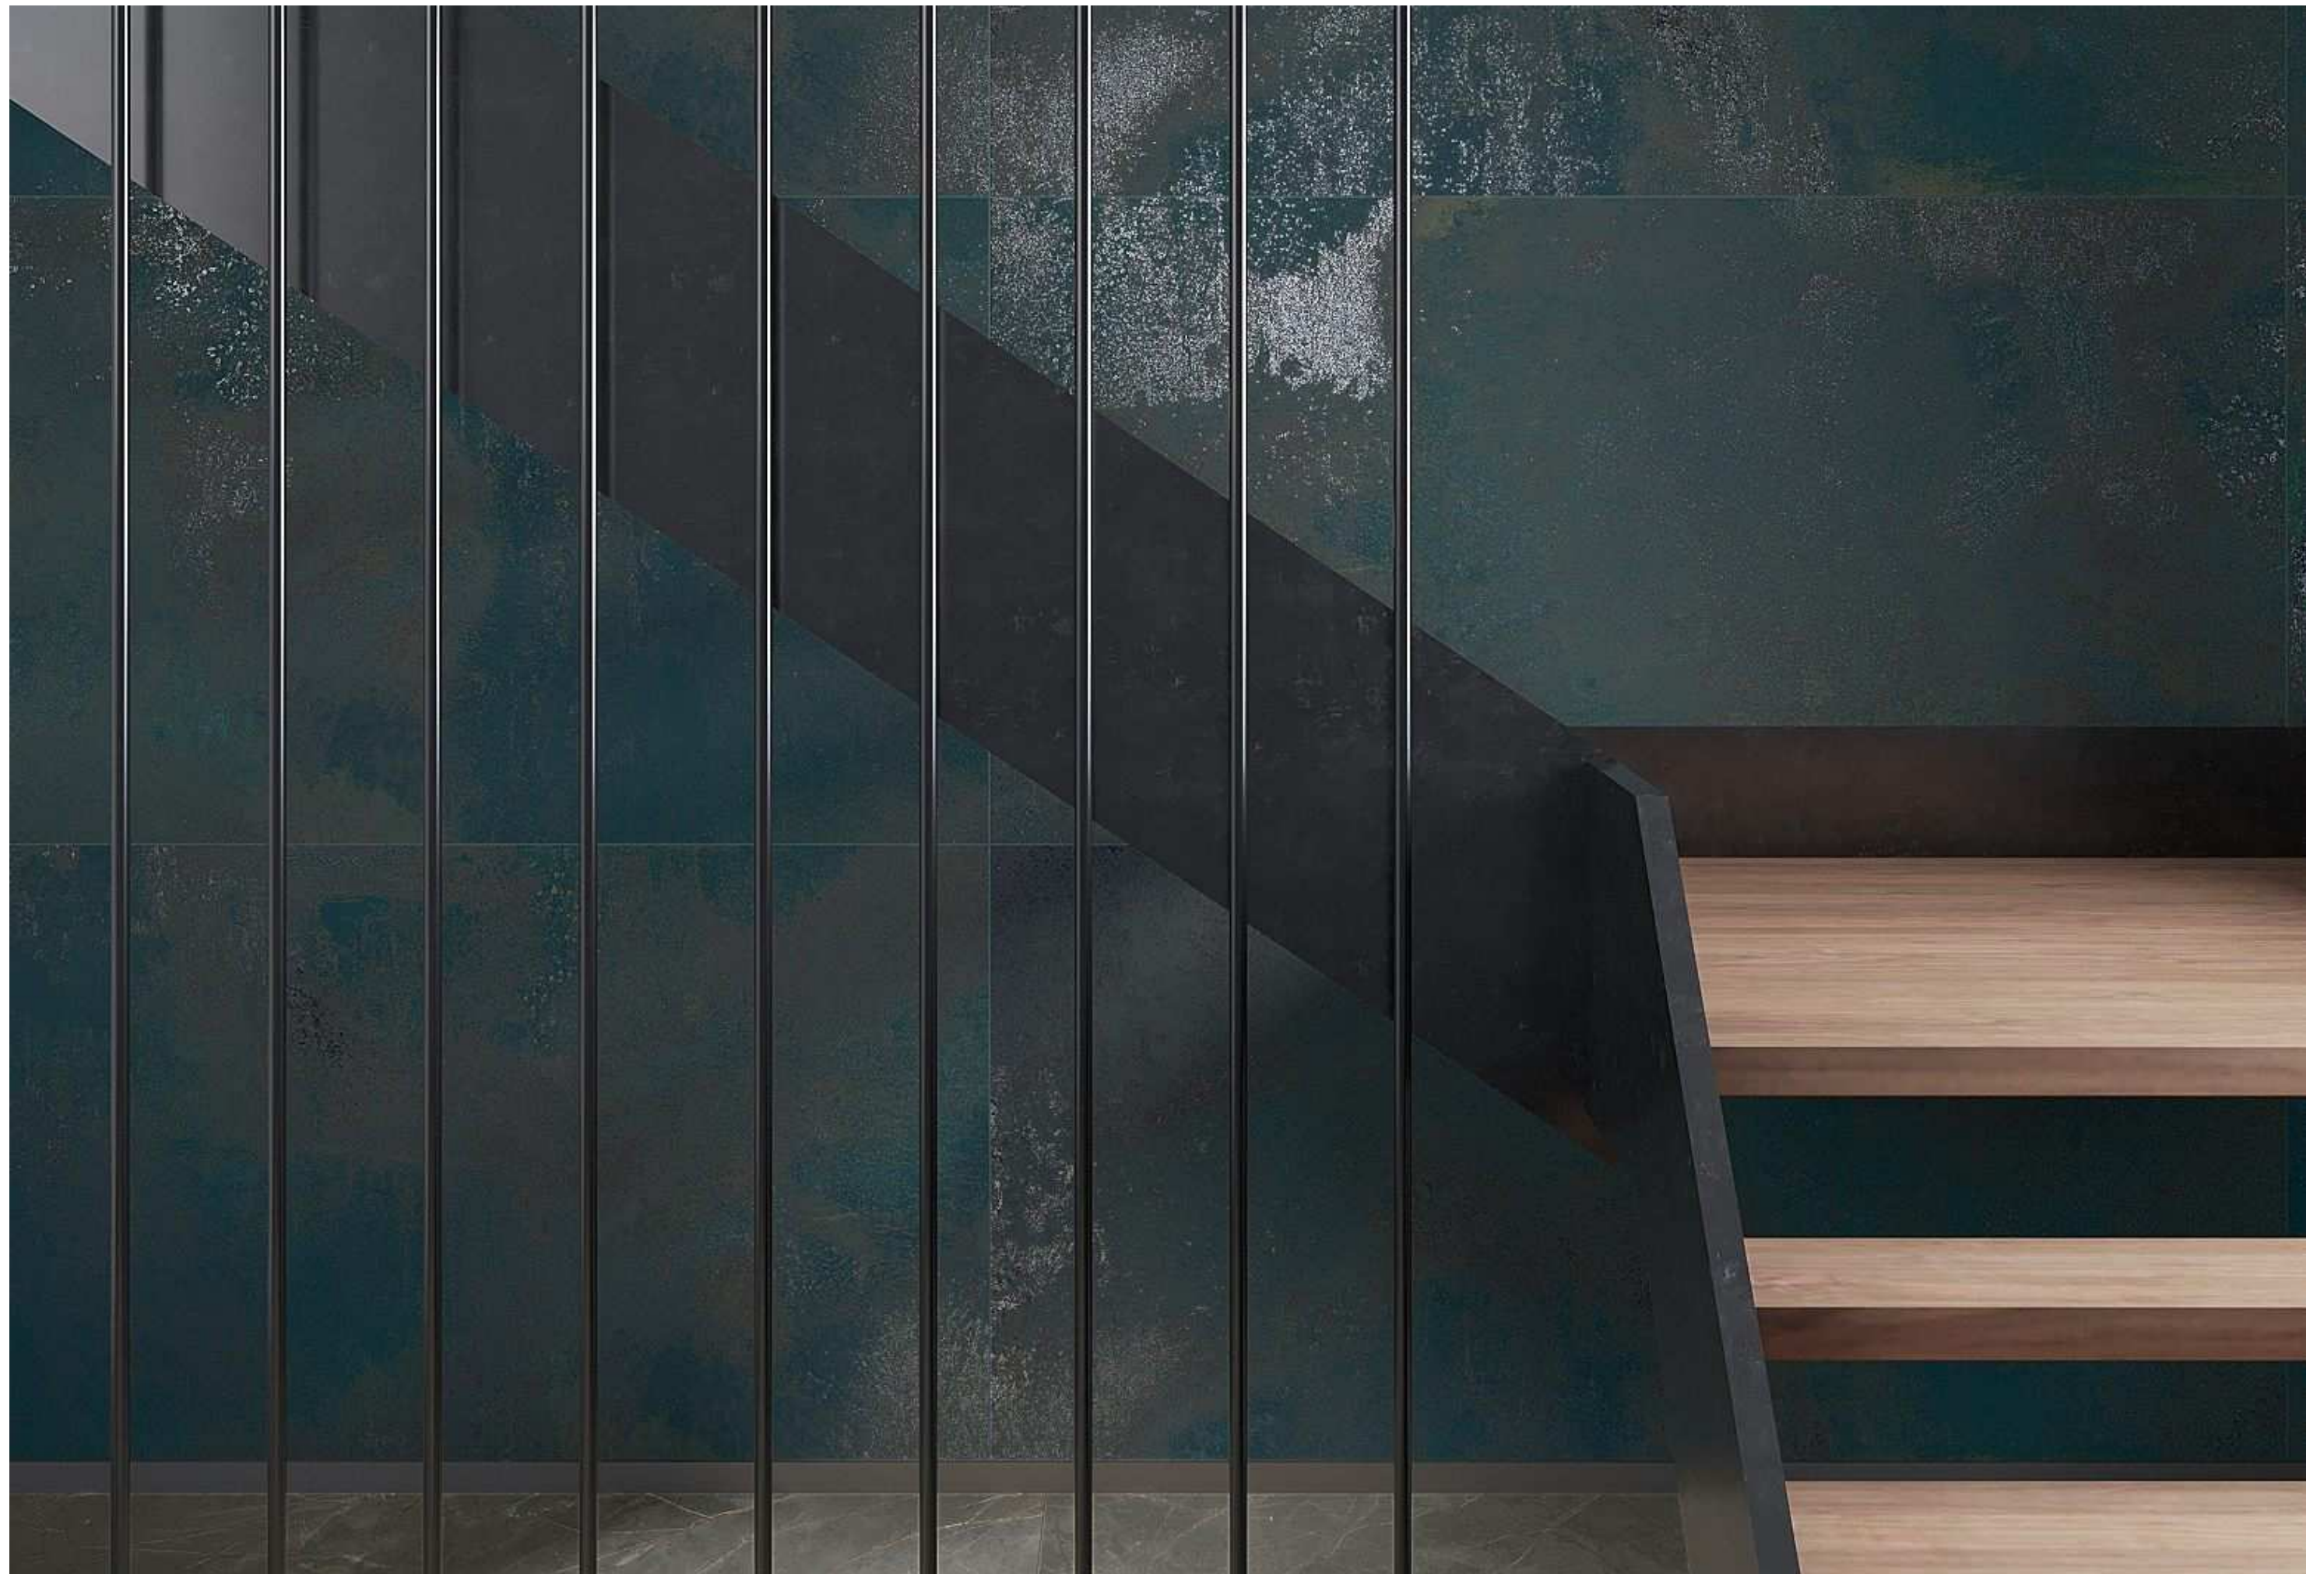

*A minimalist setting
for your every space.*

LAMIERA

Series

800x1600mm
Carving

Victoria
combination of art & architecture

MOSS

NAVY

BIANCO

*Dynamically modern
and contemporary.*

**LAMIERA
MOSS**

800x1600mm
Carving
Random : 04

**LAMIERA
NAVY**

**800x1600mm
Carving
Random : 04**

Victoria
combination of art & architecture

*Add character and
distinction to any space.*