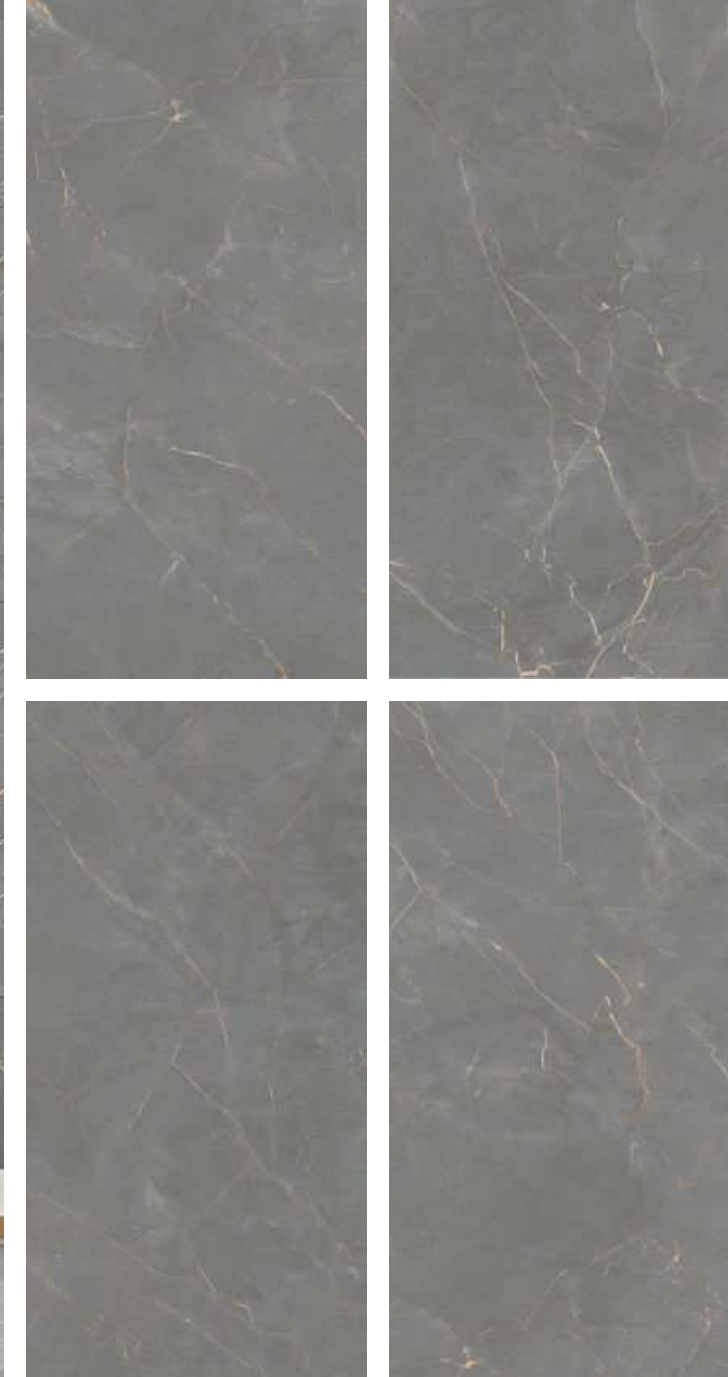

**FANTASY
CHARCOAL GREY**

800x1600mm
Carving
Random : 04

Victoria
combination of art & architecture

*Creating luminous and
original identities.*