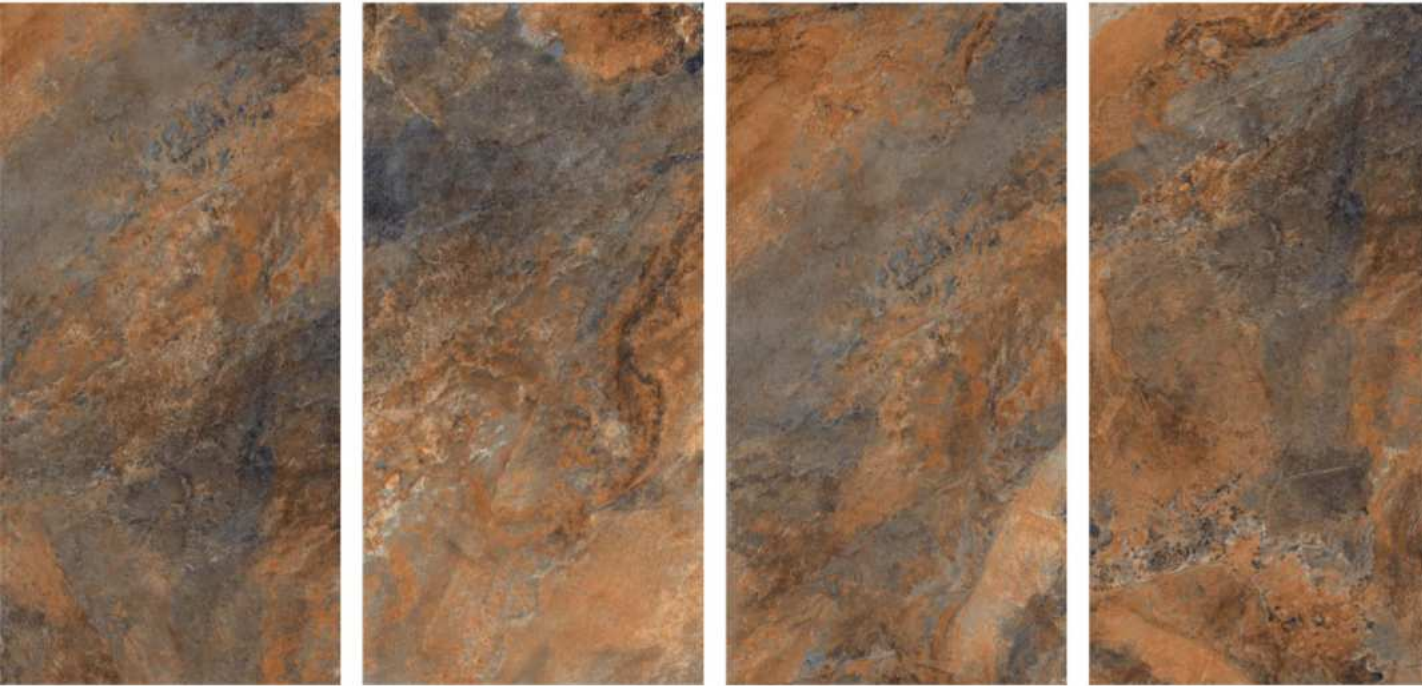

*Dynamically modern
and contemporary.*

**LAMIERA
MOSS**

800x1600mm
Carving
Random : 04

**LAMIERA
NAVY**

**800x1600mm
Carving
Random : 04**

Victoria
combination of art & architecture

*Add character and
distinction to any space.*

**LAMIERA
BIANCO**

800x1600mm
Carving
Random : 04

*Bring innovation, style,
and quality to your space.*

CALIFORNIA
GOLD SLATE

GOLS SLATE

800x1600mm
Carving

Victoria
combination of art & architecture

*Tradition and modernity
come together.*

**CALIFORNIA
GOLD SLATE**

800x1600mm
Carving
Random : 04

TERRAZZO

Series

TERRAZZO WHITE

800x1600mm
Carving

Victoria

combination of art & architecture