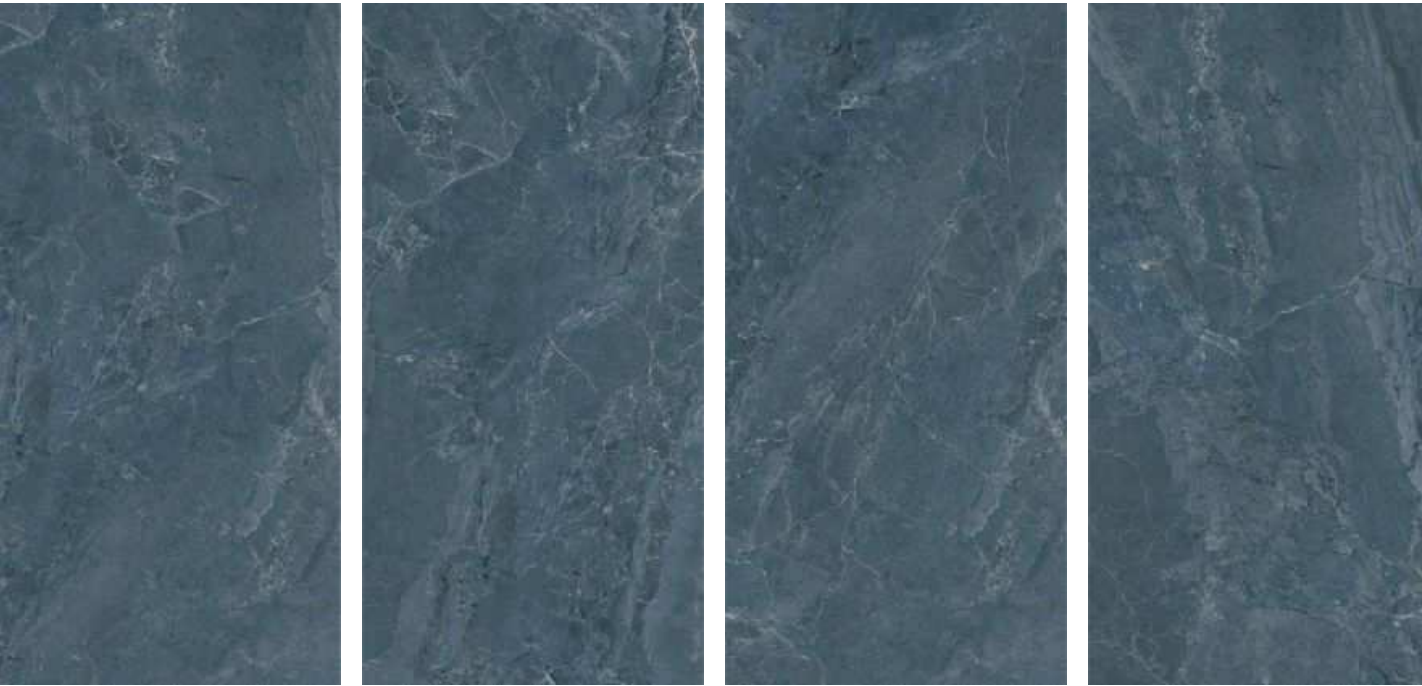

*Brimming with
tranquillity and
harmony.*