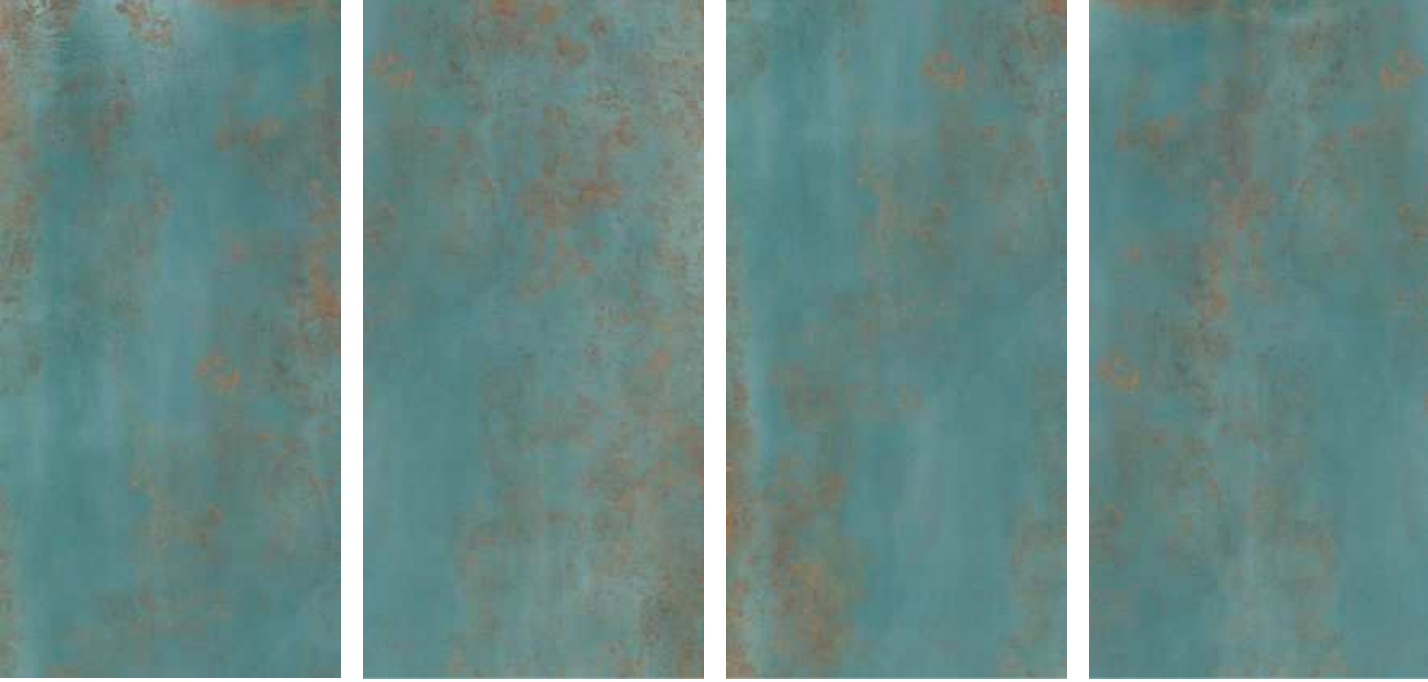

Victoria
combination of art & architecture

*Offers a modern and
sophisticated look.*

**RUST
COOL GREY**

800x1600mm
Carving
Random : 04

*Creates a genuine and
unique interior.*

**RUST
TEAL**

800x1600mm
Carving
Random : 04