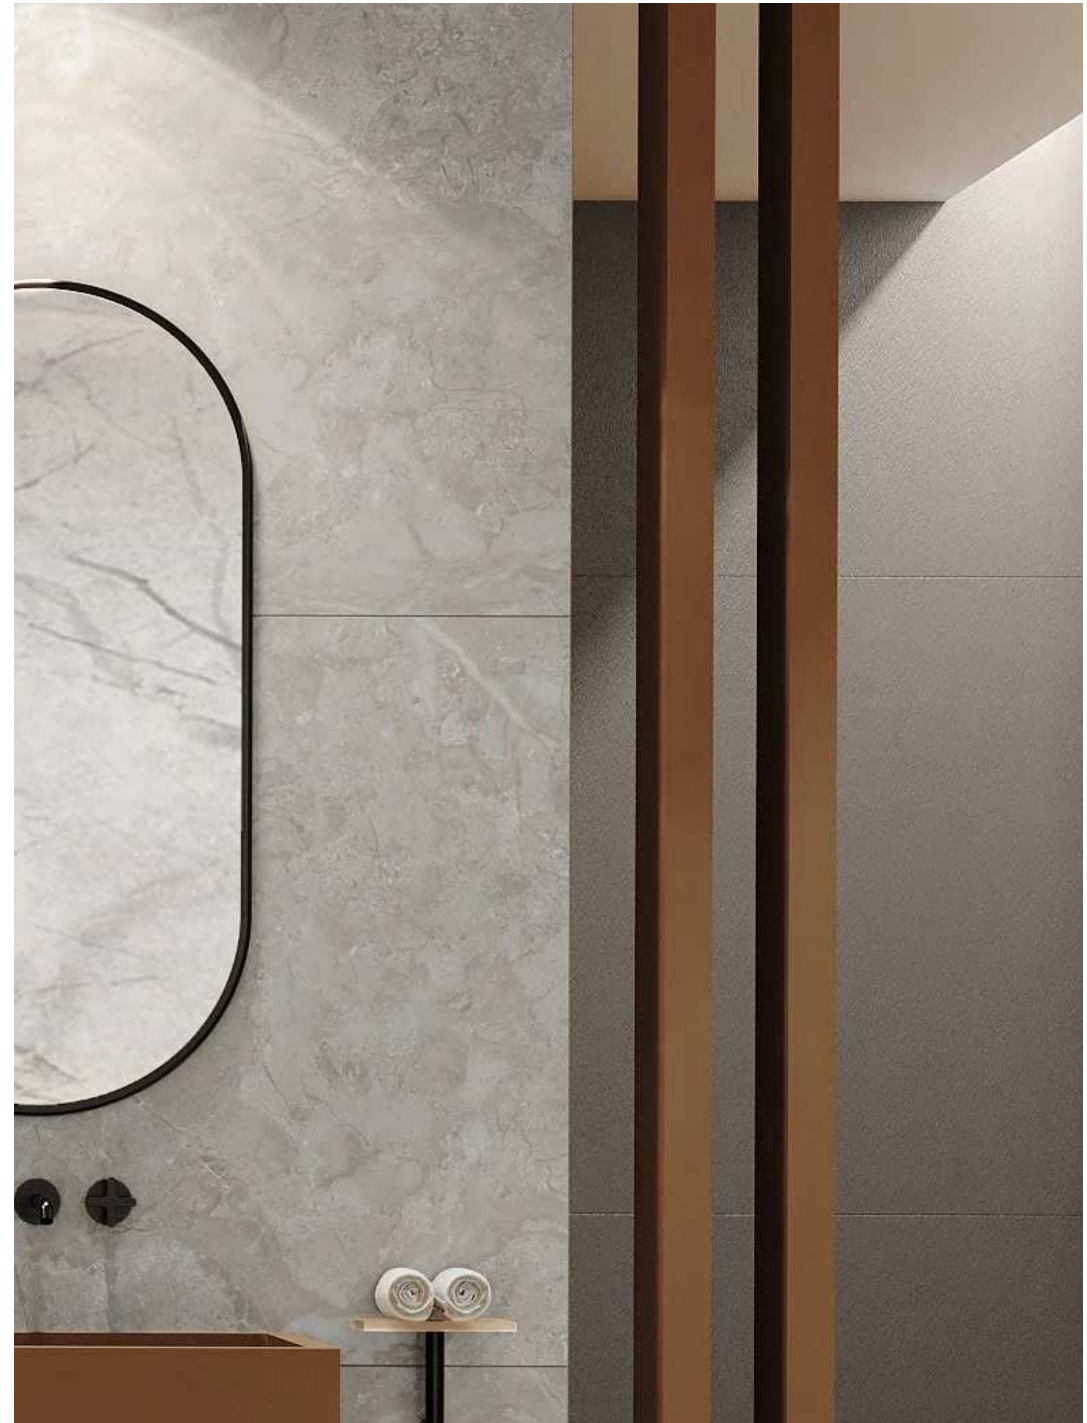

Touch for Virtual
360°

PULIDO BIANCO

LUCE SURFACE
GLAZED VITRIFIED BODY

SIZE :
800X1600MM

RANDOM :
04

Touch for Virtual
360°

● AN OPULENT INDULGENCE

PULIDO TAUPE

LUCE SURFACE
GLAZED VITRIFIED BODY

SIZE :
800X1600MM

RANDOM :
04

● **PERSISTENTLY EXQUISITE**

Touch for Virtual
360°

RAGNAROCK COBALT

CARVING LUCE SURFACE
GLAZED VITRIFIED BODY

SIZE :
800X1600MM