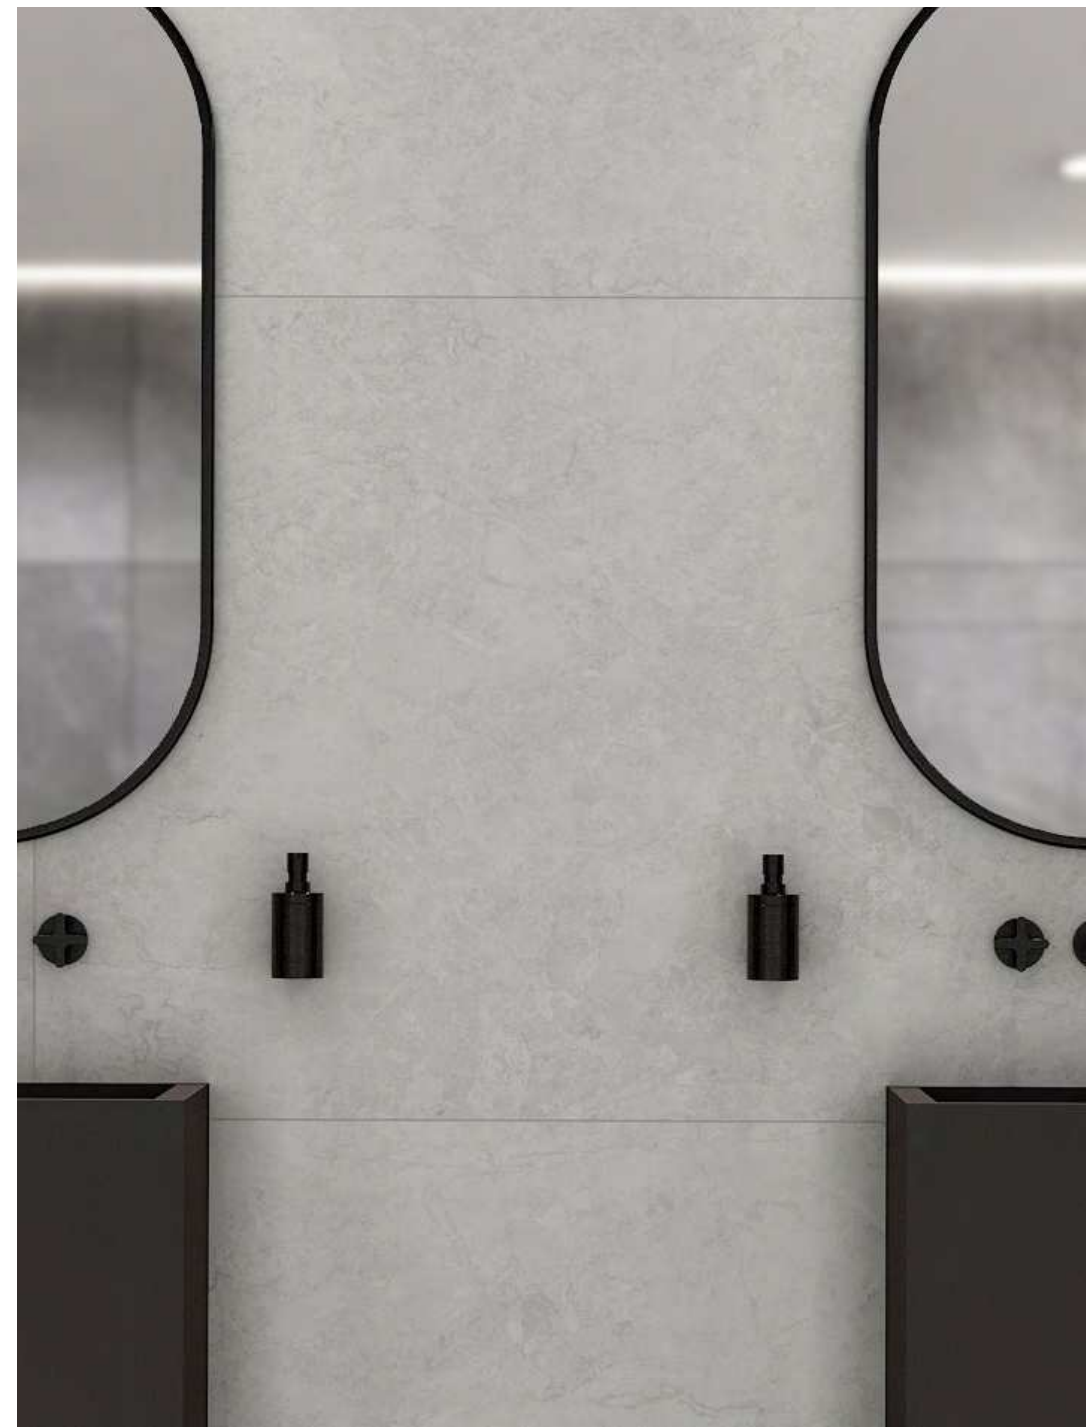

LUCE SURFACE
GLAZED VITRIFIED BODY

SIZE :
800X1600MM

RANDOM :
04

● **SPACE SPEAK FOR ITSELF**

Touch for Virtual
360°