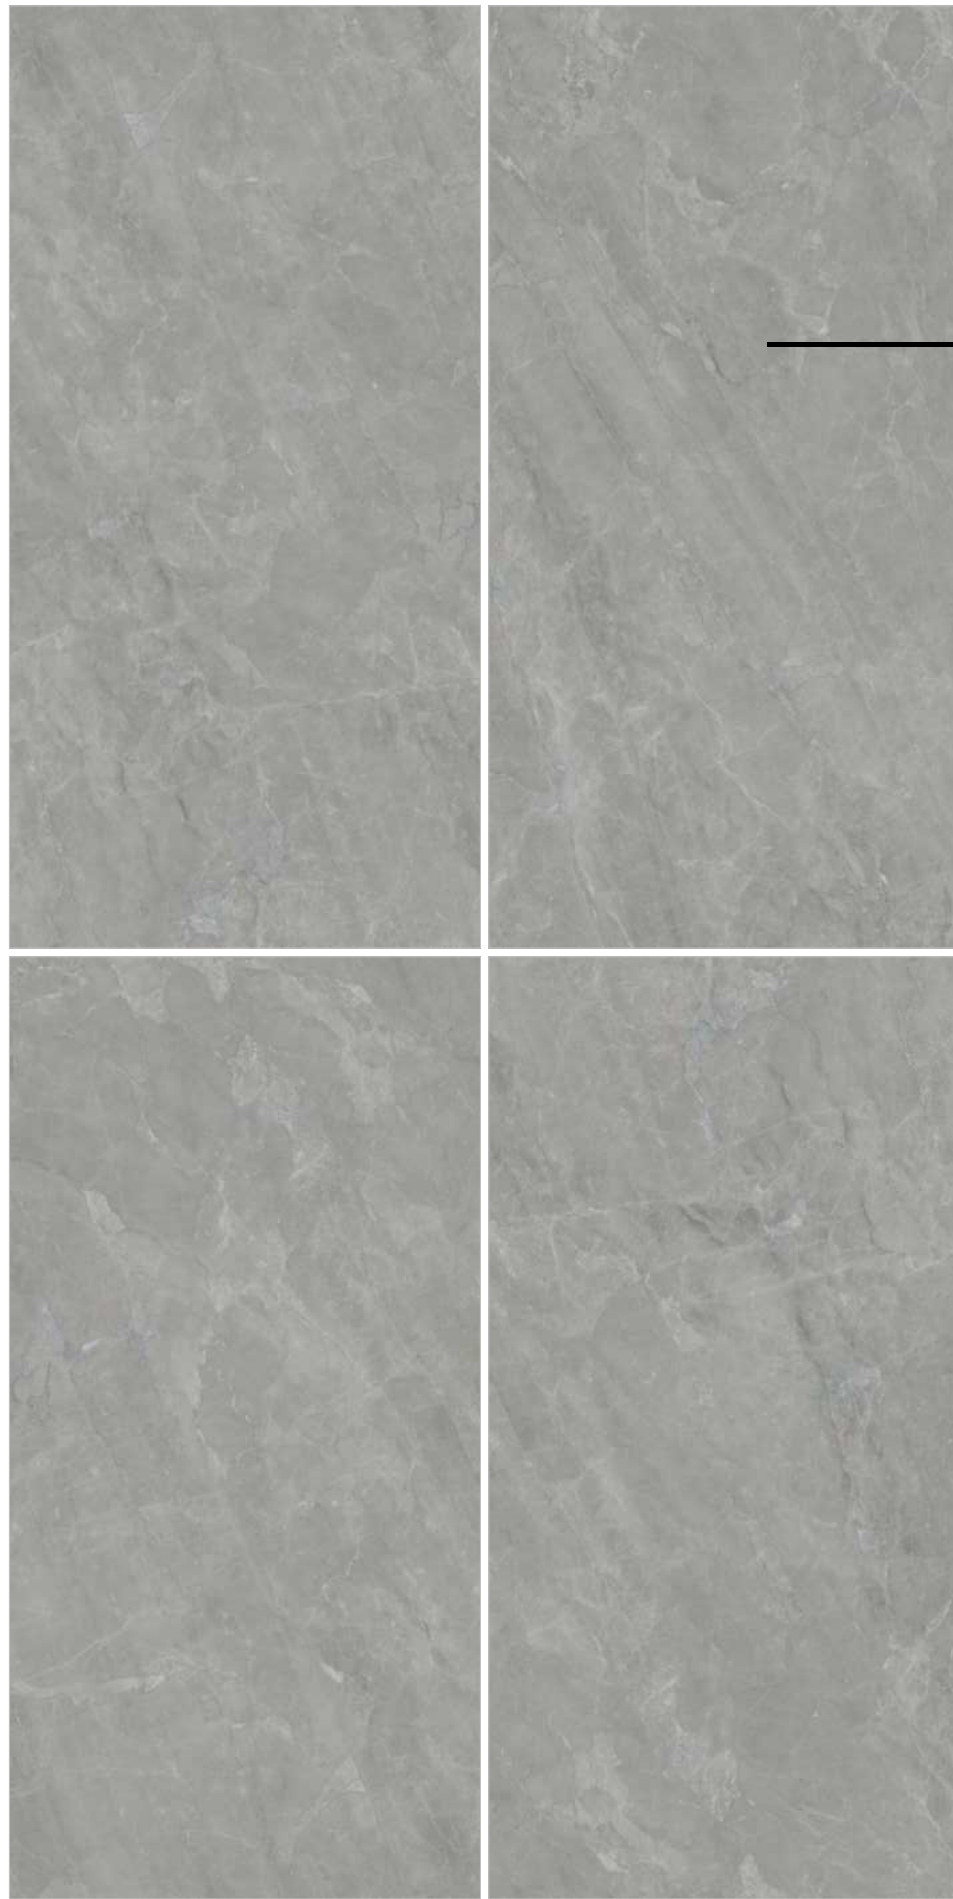

LUCE SURFACE
GLAZED VITRIFIED BODY

SIZE :
800X1600MM

RANDOM :
03

● **SIMPLICITY ELEGANCE**

Touch for Virtual
360°

TWILIGHT GERY

LUCE SURFACE
GLAZED VITRIFIED BODY

SIZE :
800X1600MM