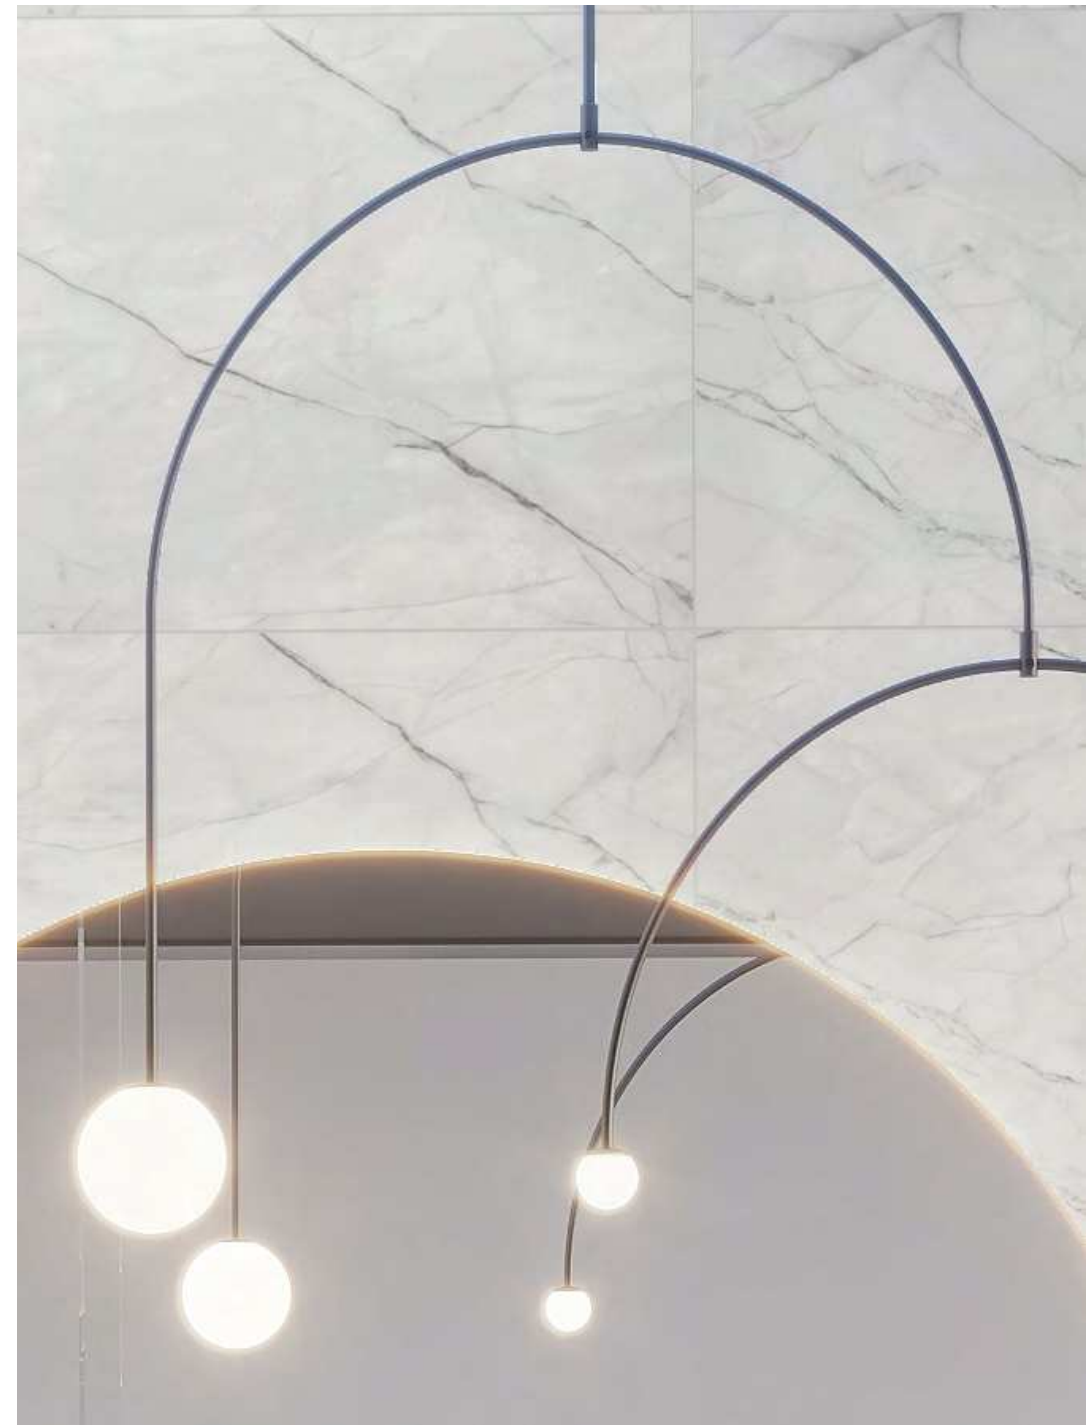

LUCE SURFACE
GLAZED VITRIFIED BODY

SIZE :
800X1600MM

RANDOM :
04

AN IDEAL CHOICE

Touch for Virtual
360°