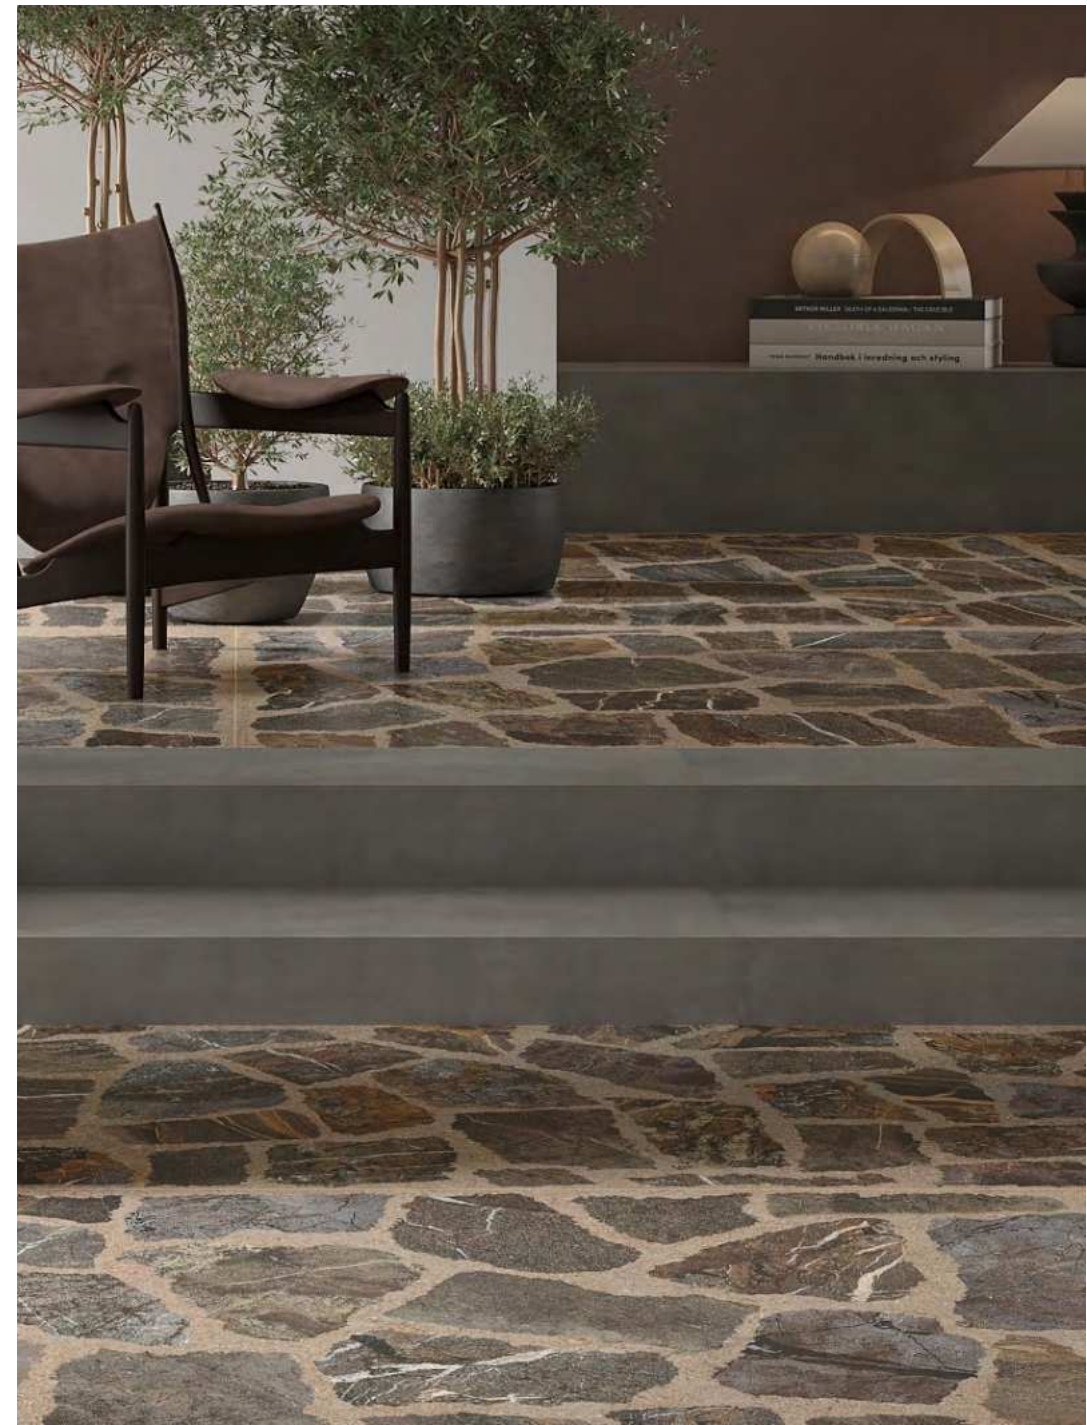

LUCE SURFACE
GLAZED VITRIFIED BODY

SIZE :
800X1600MM

RANDOM :
04

● **YOUR LOOK BETTER**

Touch for Virtual
360°