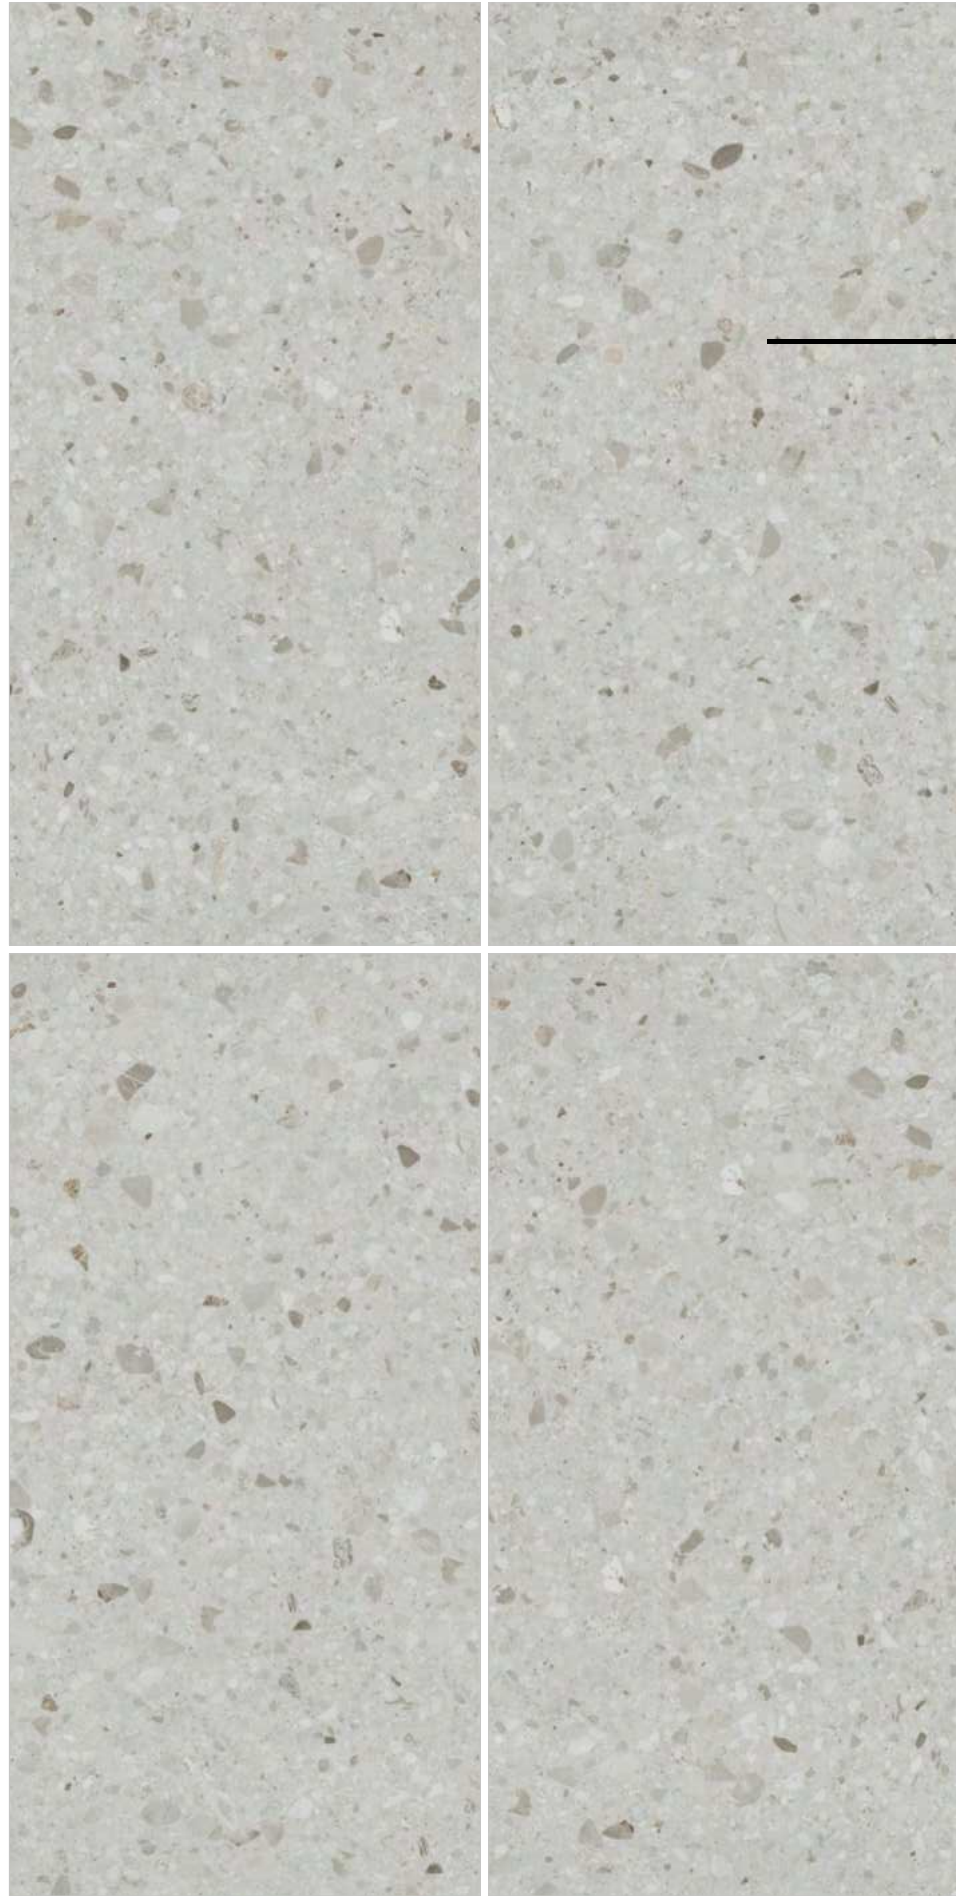

SIZE :
800X1600MM

RANDOM :
04

● **STANDARDS OF BEAUTY**

Touch for Virtual
360°

CEPPO DI GERY

LUCE SURFACE
GLAZED VITRIFIED BODY

SIZE :
800X1600MM

RANDOM :
04