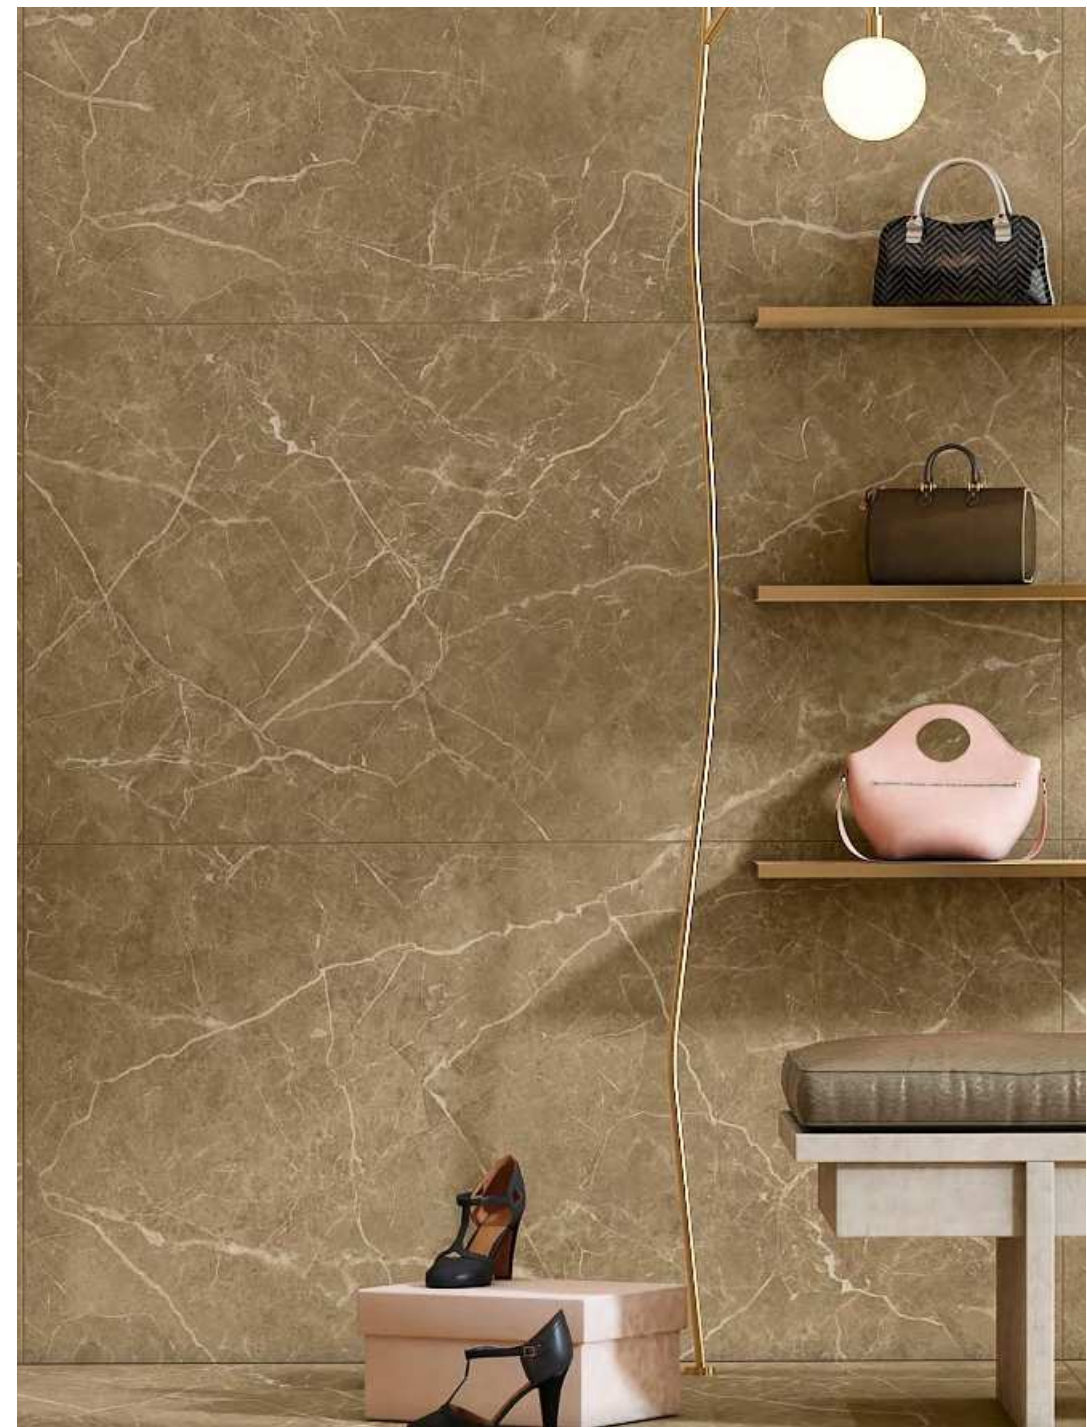

CALLIZA PEANUT

LUCE SURFACE
GLAZED VITRIFIED BODY

SIZE :
800X1600MM

RANDOM :
04

● **BEAUTY IN THE DETAIL**

Touch for Virtual
360°

Luce
SURFACE

CANYON BIANCO