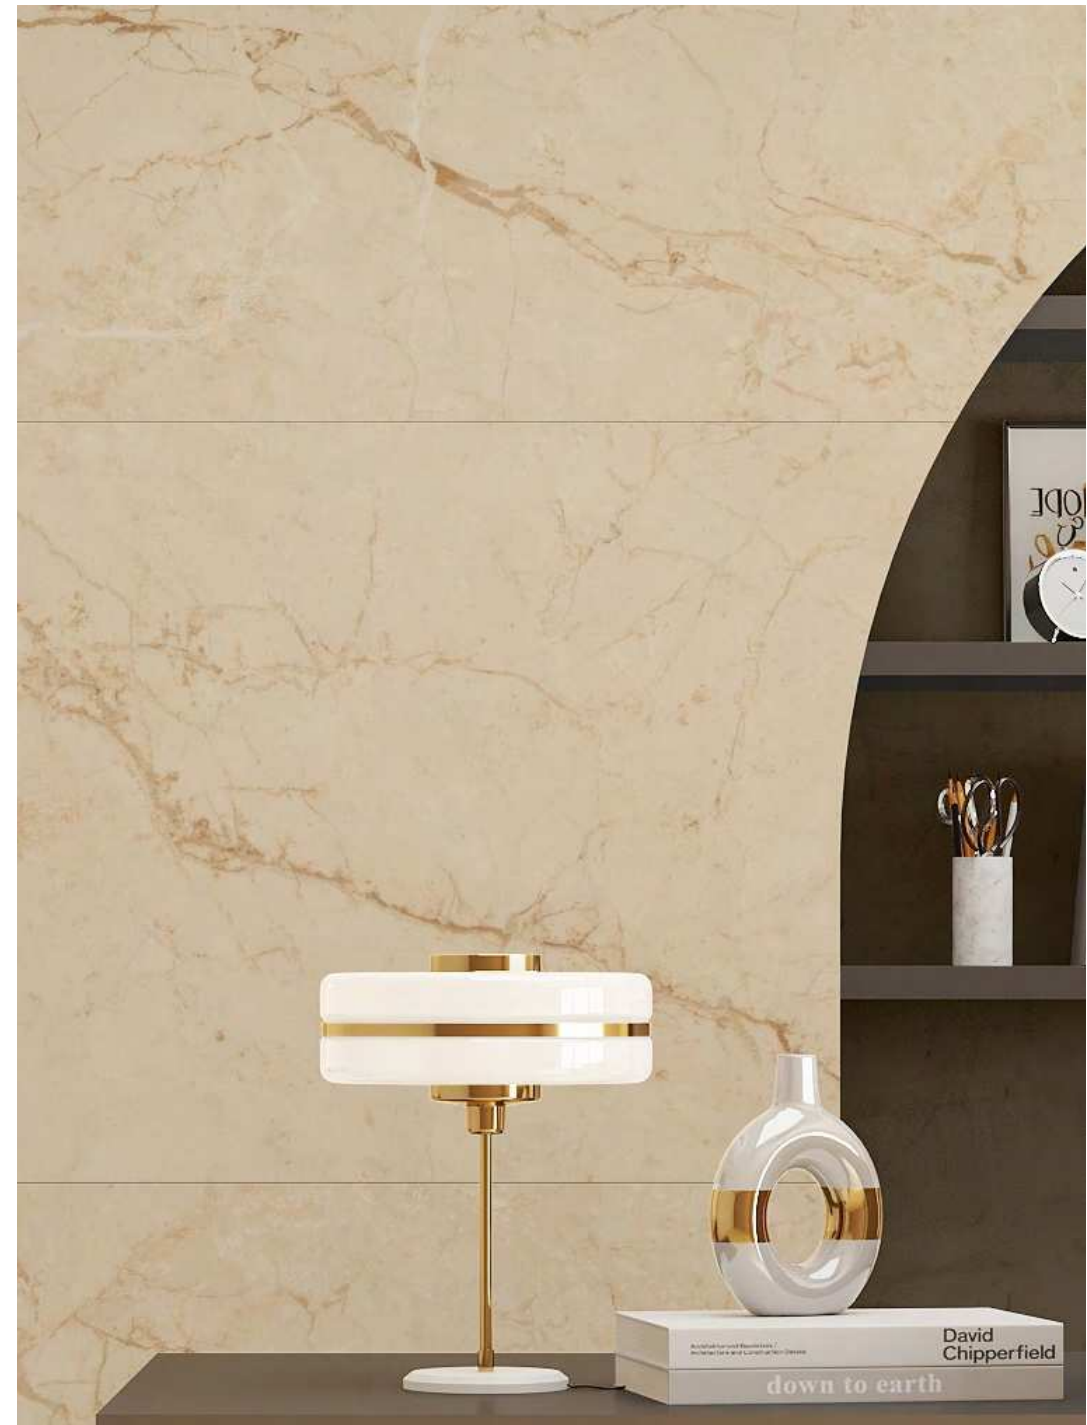

CARVING LUCE SURFACE
GLAZED VITRIFIED BODY

SIZE :
800X1600MM

RANDOM :
04

● **DESIGNING DREAMS**

Touch for Virtual
360°