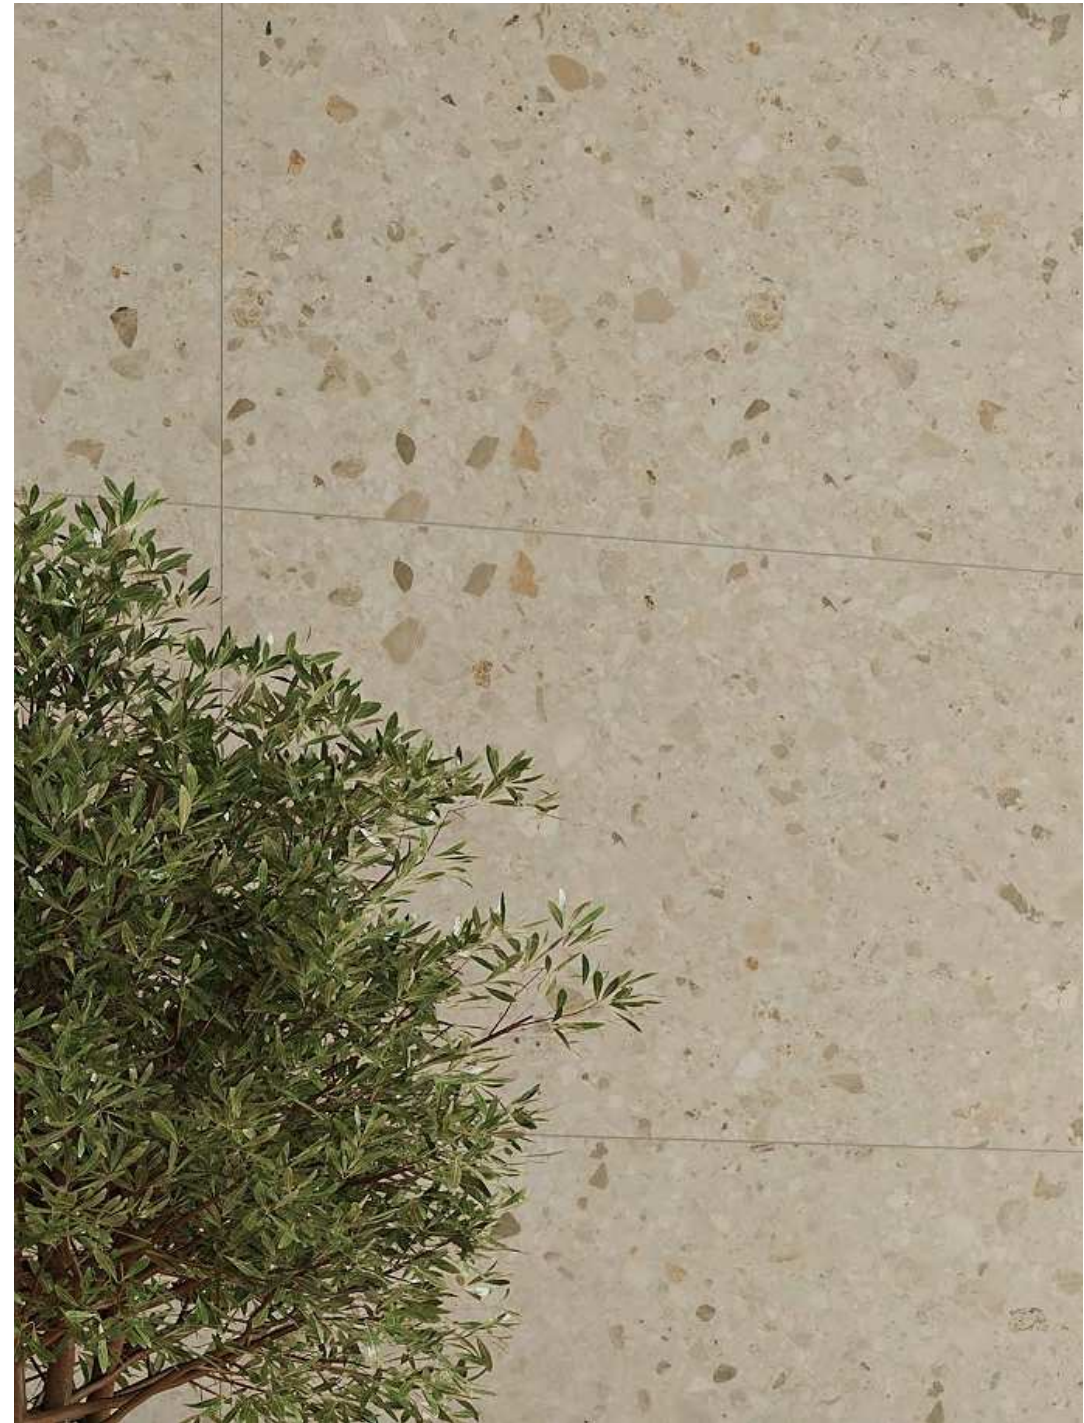

LUCE SURFACE
GLAZED VITRIFIED BODY

SIZE :
800X1600MM

RANDOM :
04

● **STANDARDS OF BEAUTY**

Touch for Virtual
360°