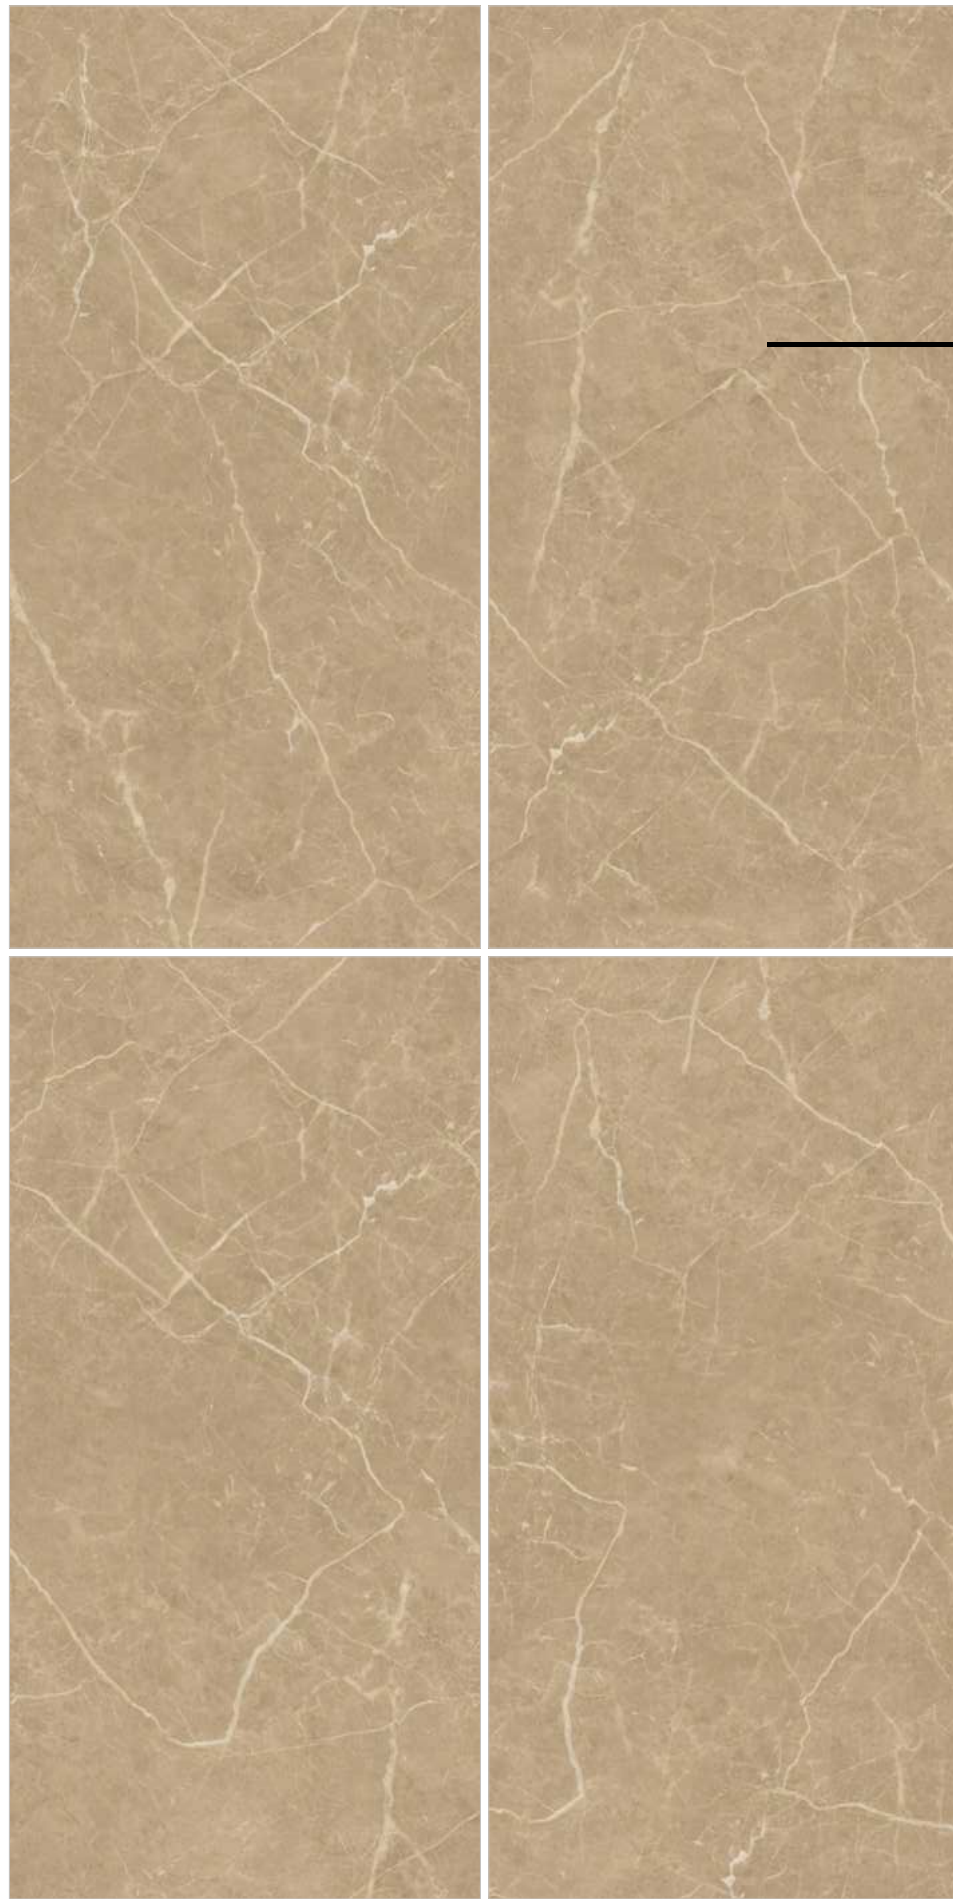

CALLIZA PEANUT

LUCE SURFACE
GLAZED VITRIFIED BODY

SIZE :
800X1600MM

RANDOM :
04

● **BEAUTY IN THE DETAIL**

Touch for Virtual
360°

Luce
SURFACE

CANYON BIANCO