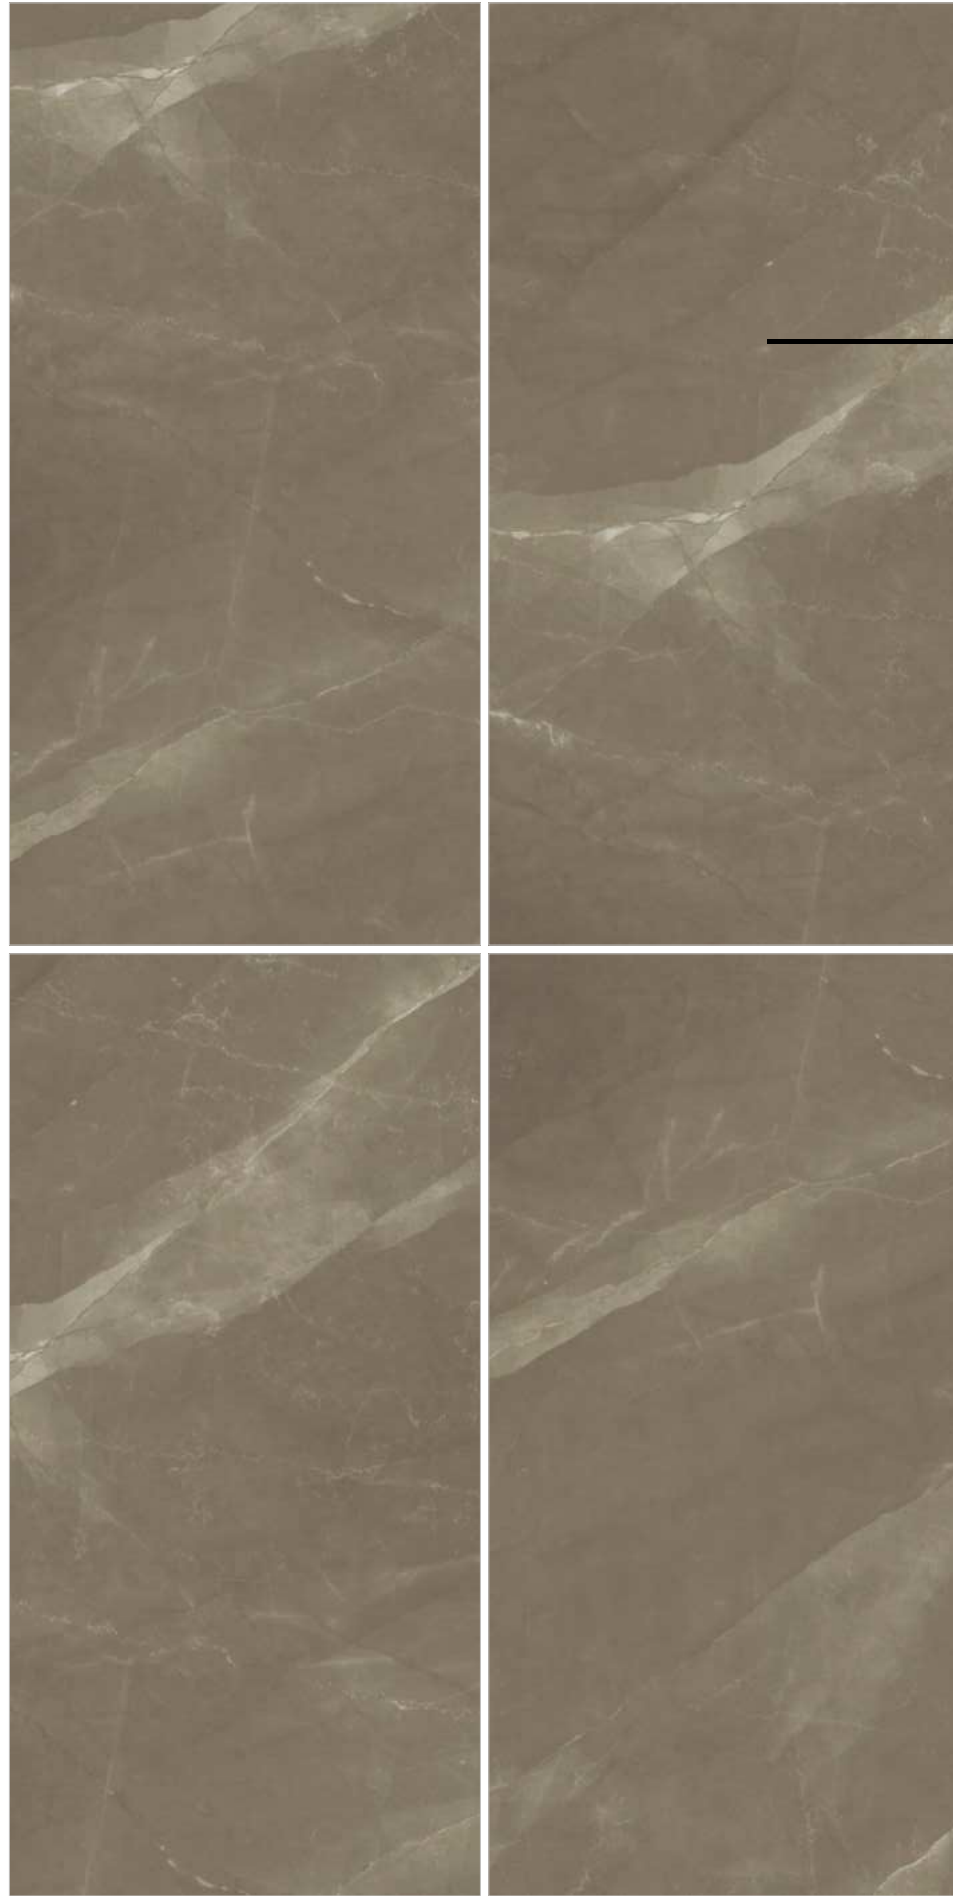

Touch for Virtual
360°

LEGEND CHOCO

LUCE SURFACE
GLAZED VITRIFIED BODY

SIZE :
800X1600MM

RANDOM :
05

● **SUBTLE ART OF CHANGE**

Touch for Virtual
360°

LEGEND BEIGE