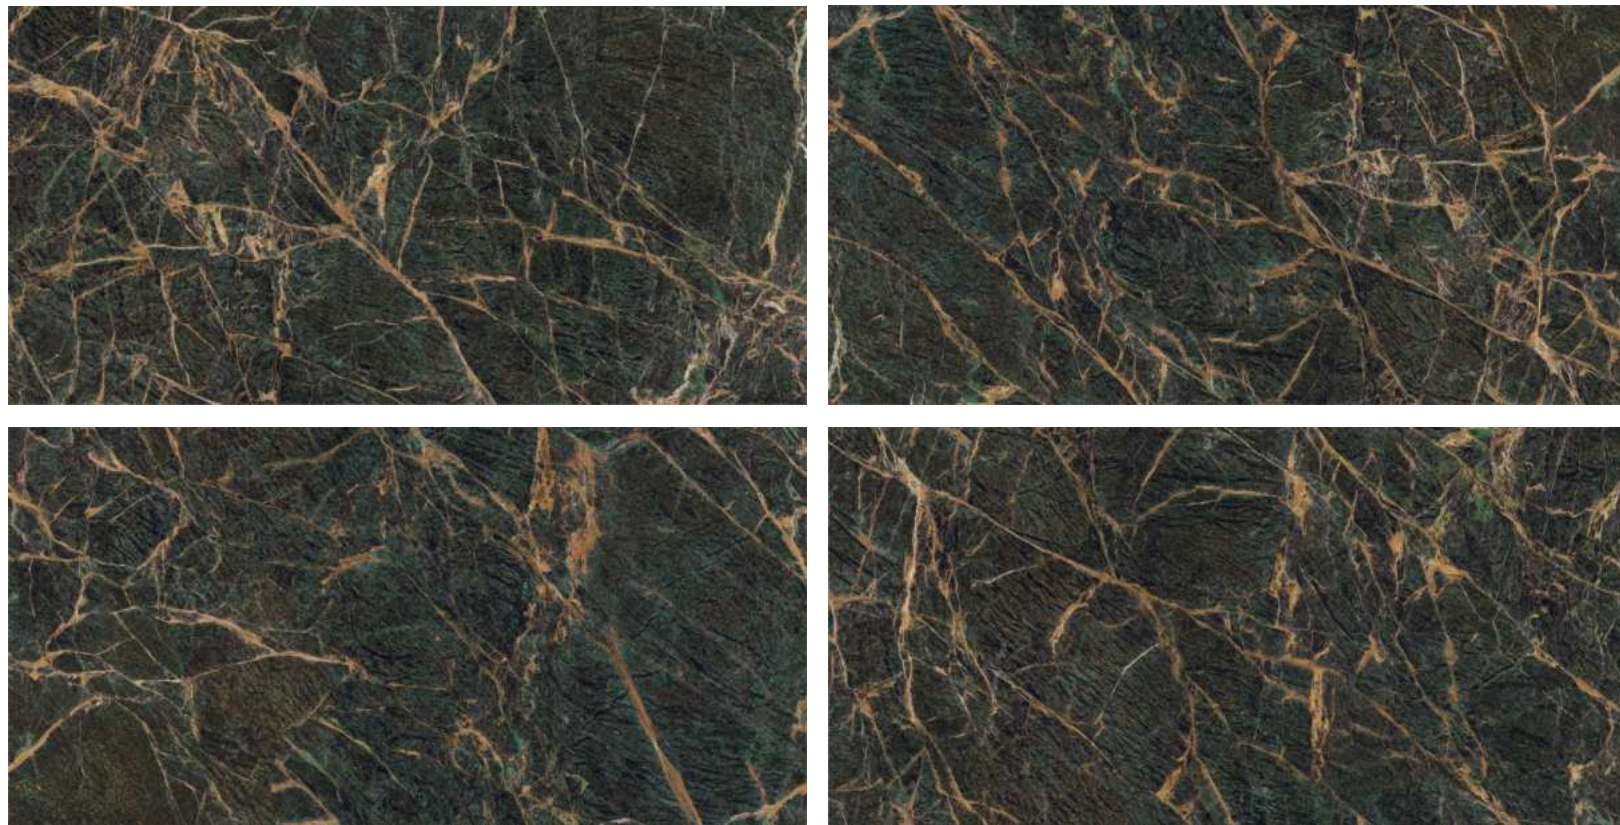

YOUR

Empathy

MIRROR
COLLECTION

**ZEBRANO
OLIVE**

ZEBRANO OLIVE

800x1600 mm
HIGH GLOSSY COLLECTION

ZEBRANO OLIVE

—————
800x1600 mm