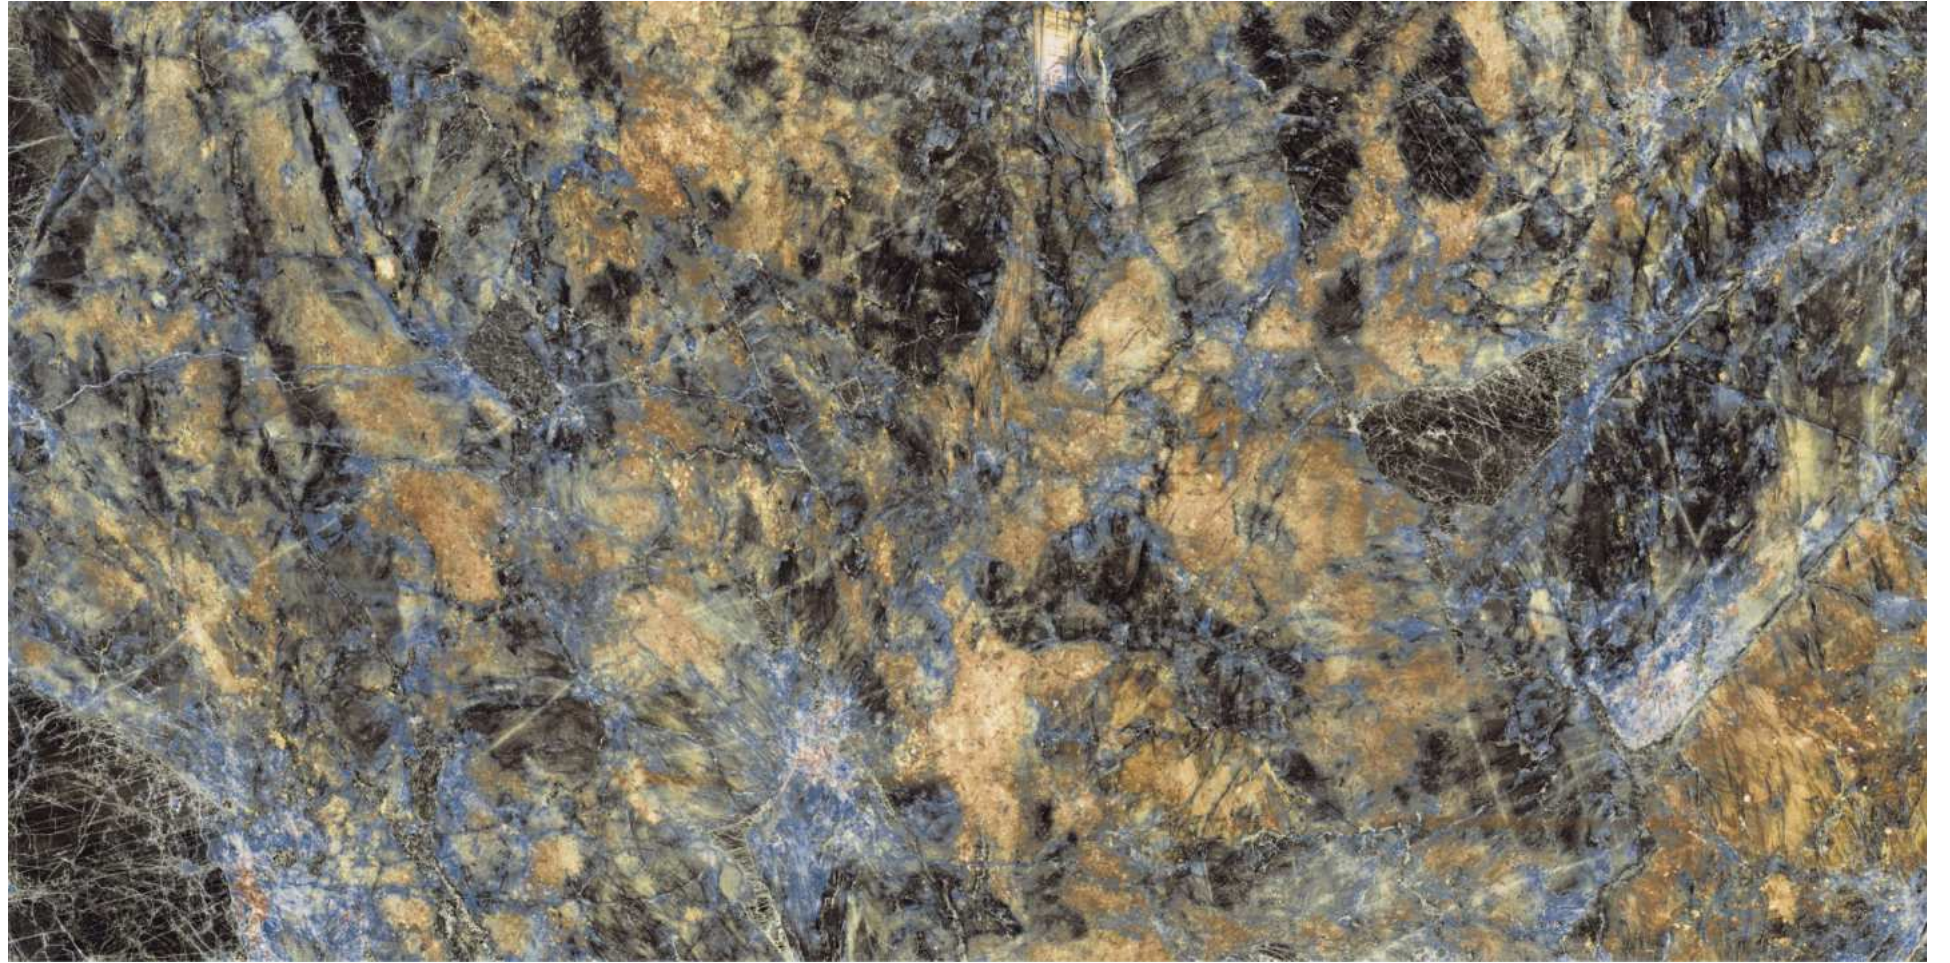

MIRROR
COLLECTION

**LEMURIAN
YELLOW**

LEMURIAN YELLOW

800x1600 mm

HIGH GLOSSY COLLECTION

LEMURIAN YELLOW

800x1600 mm

High Glossy