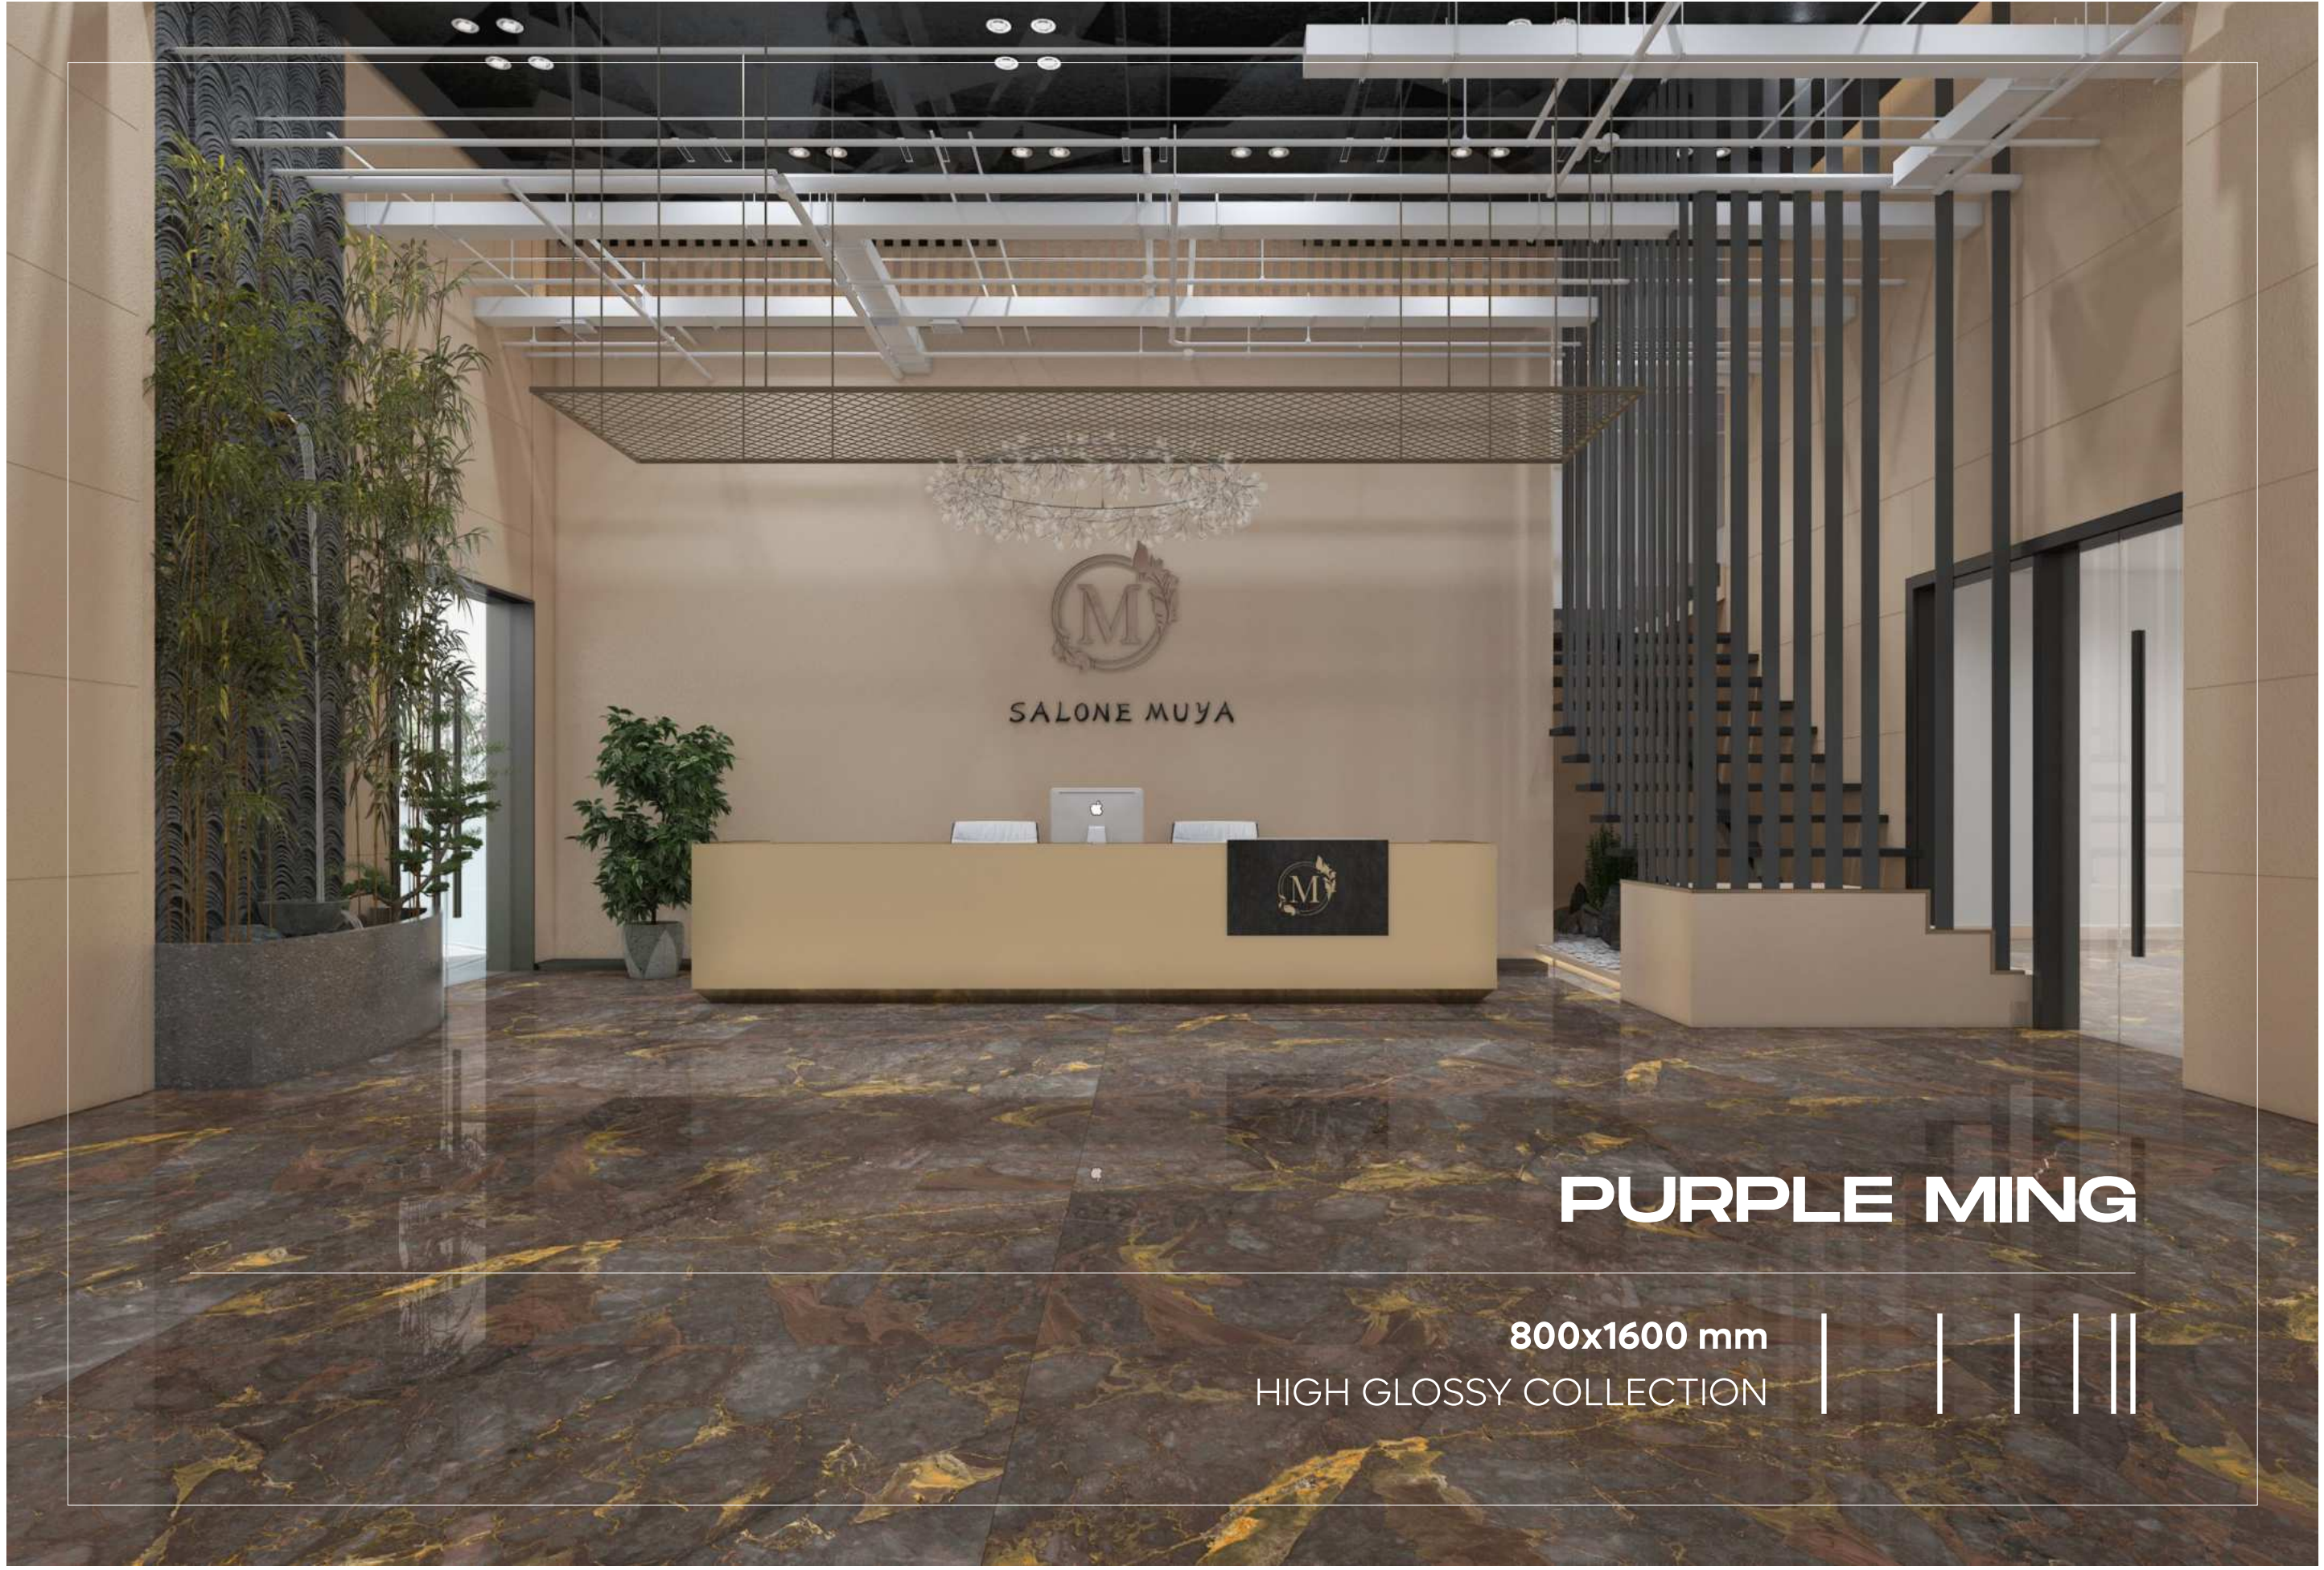

M
SALONE MUVA

PURPLE MING

800x1600 mm
HIGH GLOSSY COLLECTION