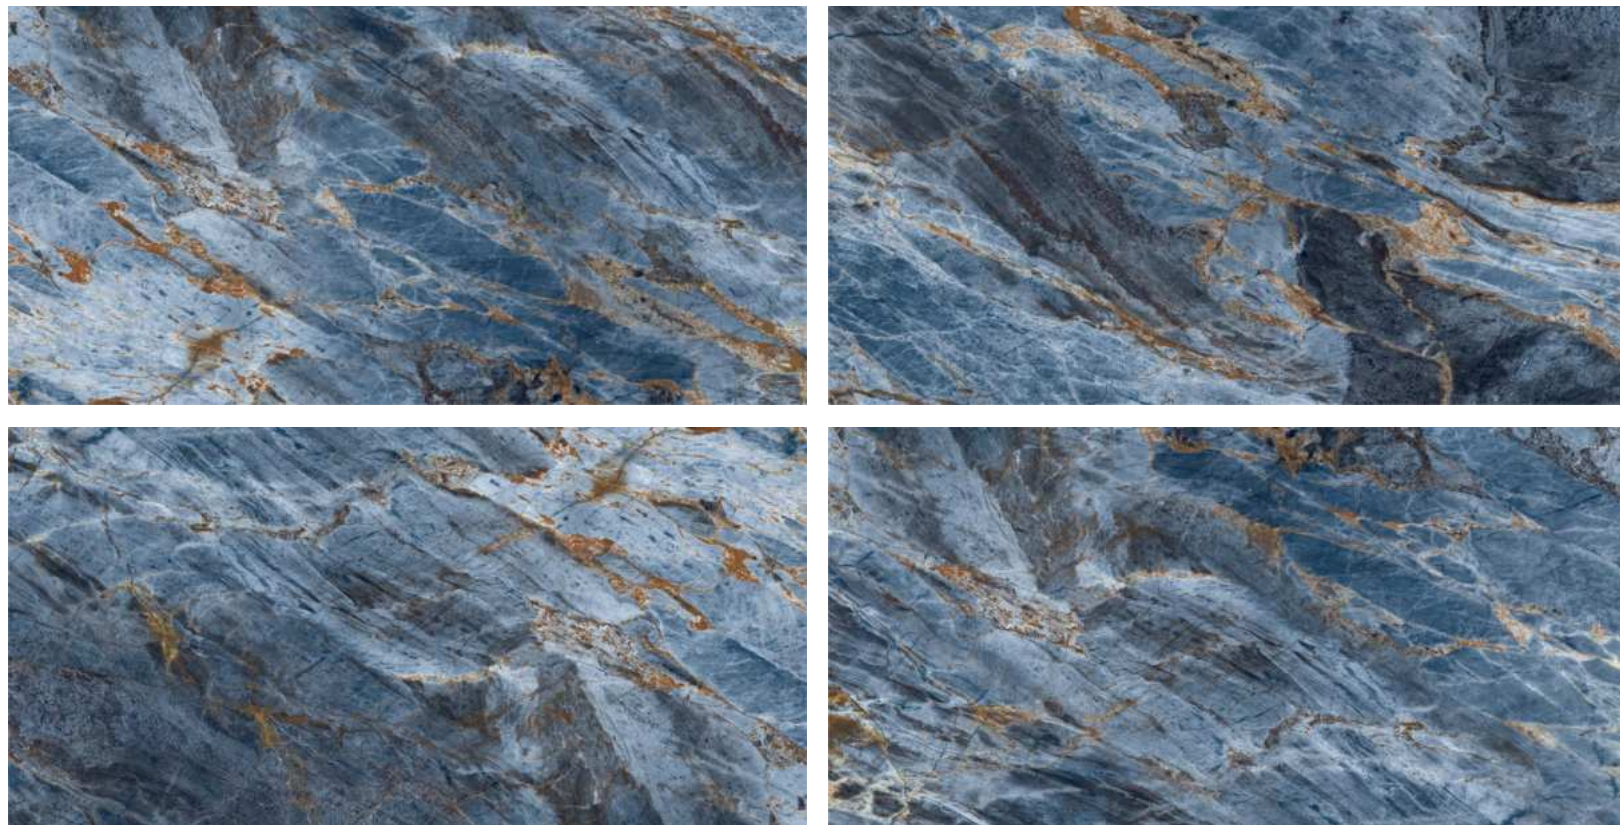

04

A reflection of
YOUR
Fantasy

MIRROR
COLLECTION

**NATURE
BLUE**

NATURE BLUE

800x1600 mm

HIGH GLOSSY COLLECTION

NATURE BLUE