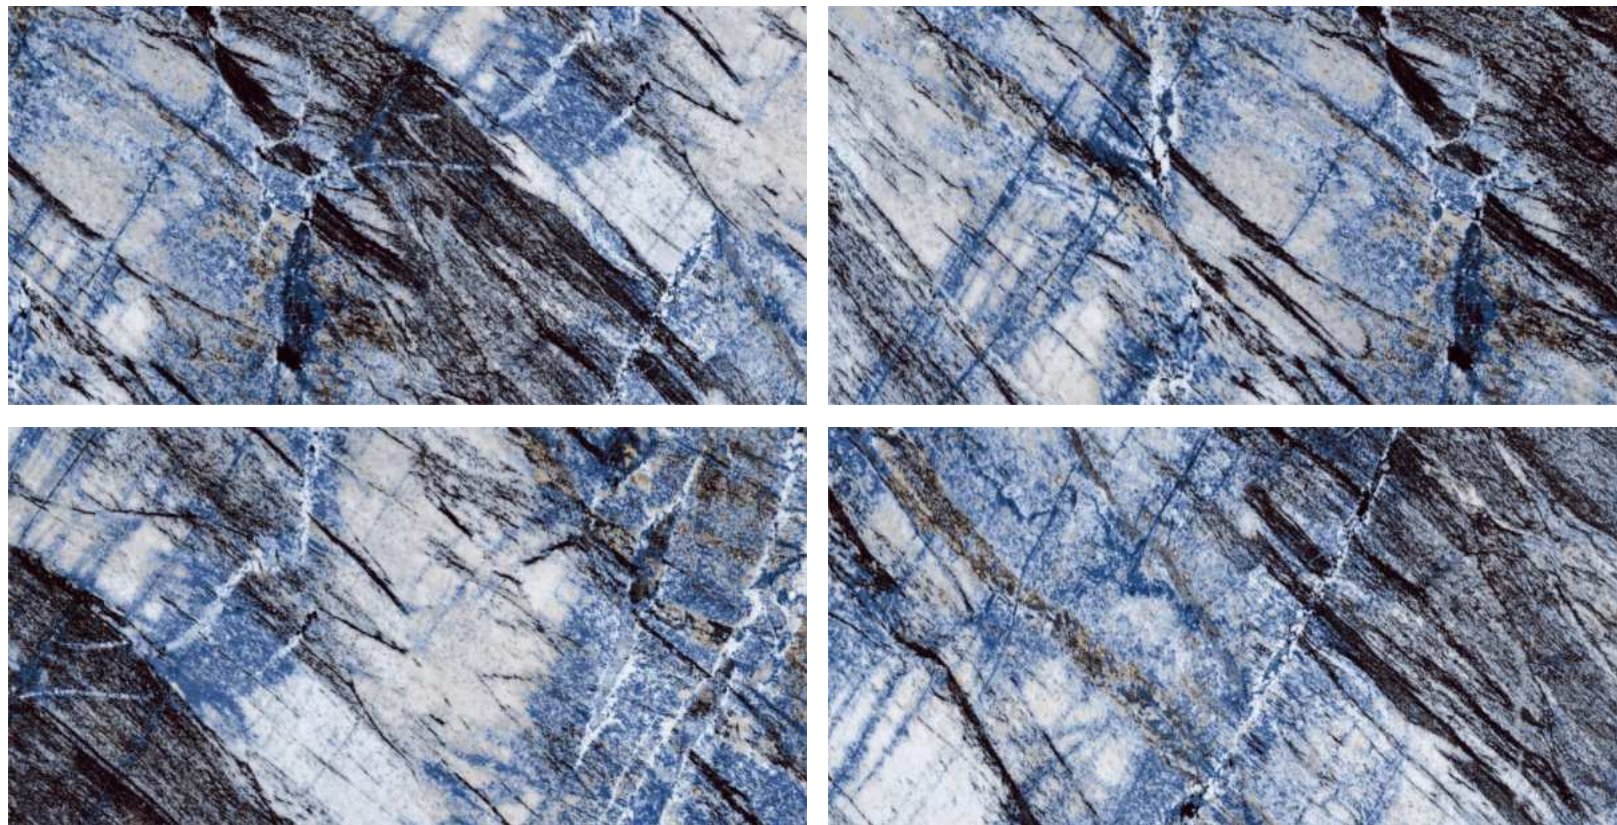

800x1600 mm

High Glossy

04