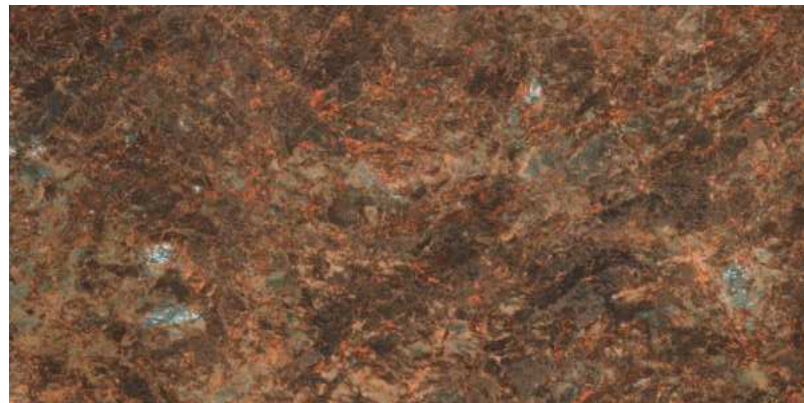

good
FOOD
good
WINE
good
FRIENDS
good
TIMES

RAIN FOREST RED

800x1600 mm
HIGH GLOSSY COLLECTION

RAIN FOREST RED

—————
800x1600 mm

—————
High Glossy

—————
04
—————
—————
—————

A reflection of
YOUR
Pride