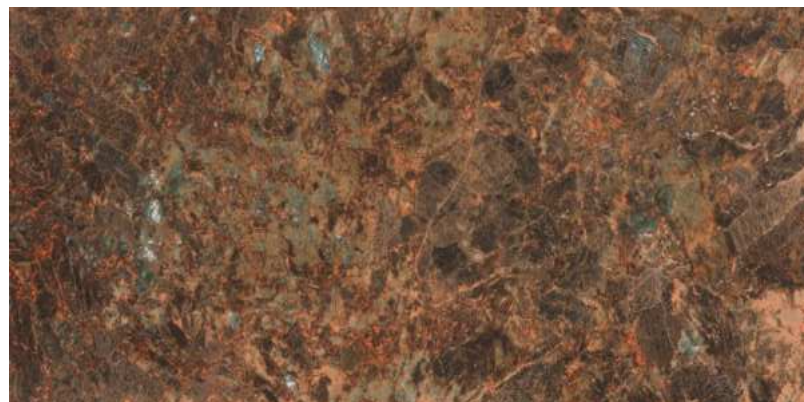

good
FOOD
good
WINE
good
FRIENDS
good
TIMES

RAIN FOREST RED

800x1600 mm
HIGH GLOSSY COLLECTION

RAIN FOREST RED

—————
800x1600 mm

—————
High Glossy

—————
04
—————
—————
—————

A reflection of
YOUR
Pride