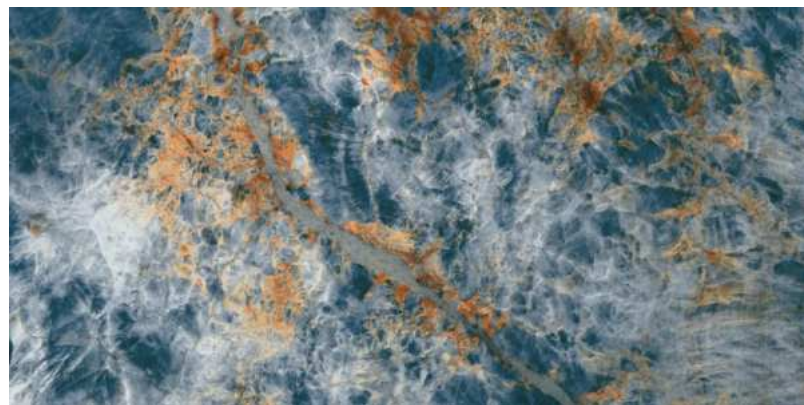

SKY ONYX

800x1600 mm

High Glossy

04

Technical Specification

CHARACTERISTICS	STANDARD AS PER ISO-13006/En14411 GROUP	VALUES	TEST METHOD
REGULATORY PROPERTIES			
Deviation in Lenth & Width	0.50%	0.20%	ISO - 10545-2
Deviation in Thickness	0.50%	0.50%	ISO - 10545-2
Straightness of Sides	0.50%	0.20%	ISO - 10545-2
Rectangularity	0.50%	0.20%	ISO - 10545-2
Surface Flatness	0.50%	0.20%	ISO - 10545-2
Color Difference	Unaltered	No Change	ISO - 10545-16
Glossiness	As per Mfg.	>90%	Glossmeter
STRUCTURAL PROPERTIES			
Water Absorption	<0.05%	<0.05%	ISO - 10545-3
Apparent Density	>2.00 g/cc	>2.10 g/cc	DIN 51082
MASSIVE MECHANICAL PROPERTIES			
Modulus of Repture	Min 35N/MM2	Min 40N/MM2	ISO - 10545-4
Breaking Strength	Min. 1300 N	Min. 2000 N	ISO - 10545-4
Impact Resistance	As per Mfg.	Min. 0.55	ISO - 10545-5
SURFACE MECHANICAL PROPERTIES			
Surface Abrasion Resistance	As per Mfg.	Min. class 3	ISO - 10545-7
Moh's Hardness	As per Mfg.	Min. class 4	EN 101
THERMO HYGROMETRIC PROPERTIES			
Frost Resistance	No Damage	No Damage	ISO - 10545-12
Thermal Shock Resistance	No Damage	No Damage	ISO - 10545-09
Moisture Expansion	Nil	Nil	ISO - 10545-10
Thermal Expansion	Max 9.0x10 ⁻⁶	Max 6.5x10 ⁻⁶	ISO - 10545-08
Crazing Resistance	As per Mfg.	Min 10 Cycle	ISO - 10545-11
CHEMICAL PROPERTIES			
Chemical Resistance	No Damage	No Damage	ISO - 10545-13
Stain Resistance	Resistant	Resistant	ISO - 10545-14
SAFETY PROPERTIES			
Slip Resistance	As per Mfg.	>0.40	ISO - 10545-17
Fire Resistance	As per Mfg.	Fire Proof	N.A.