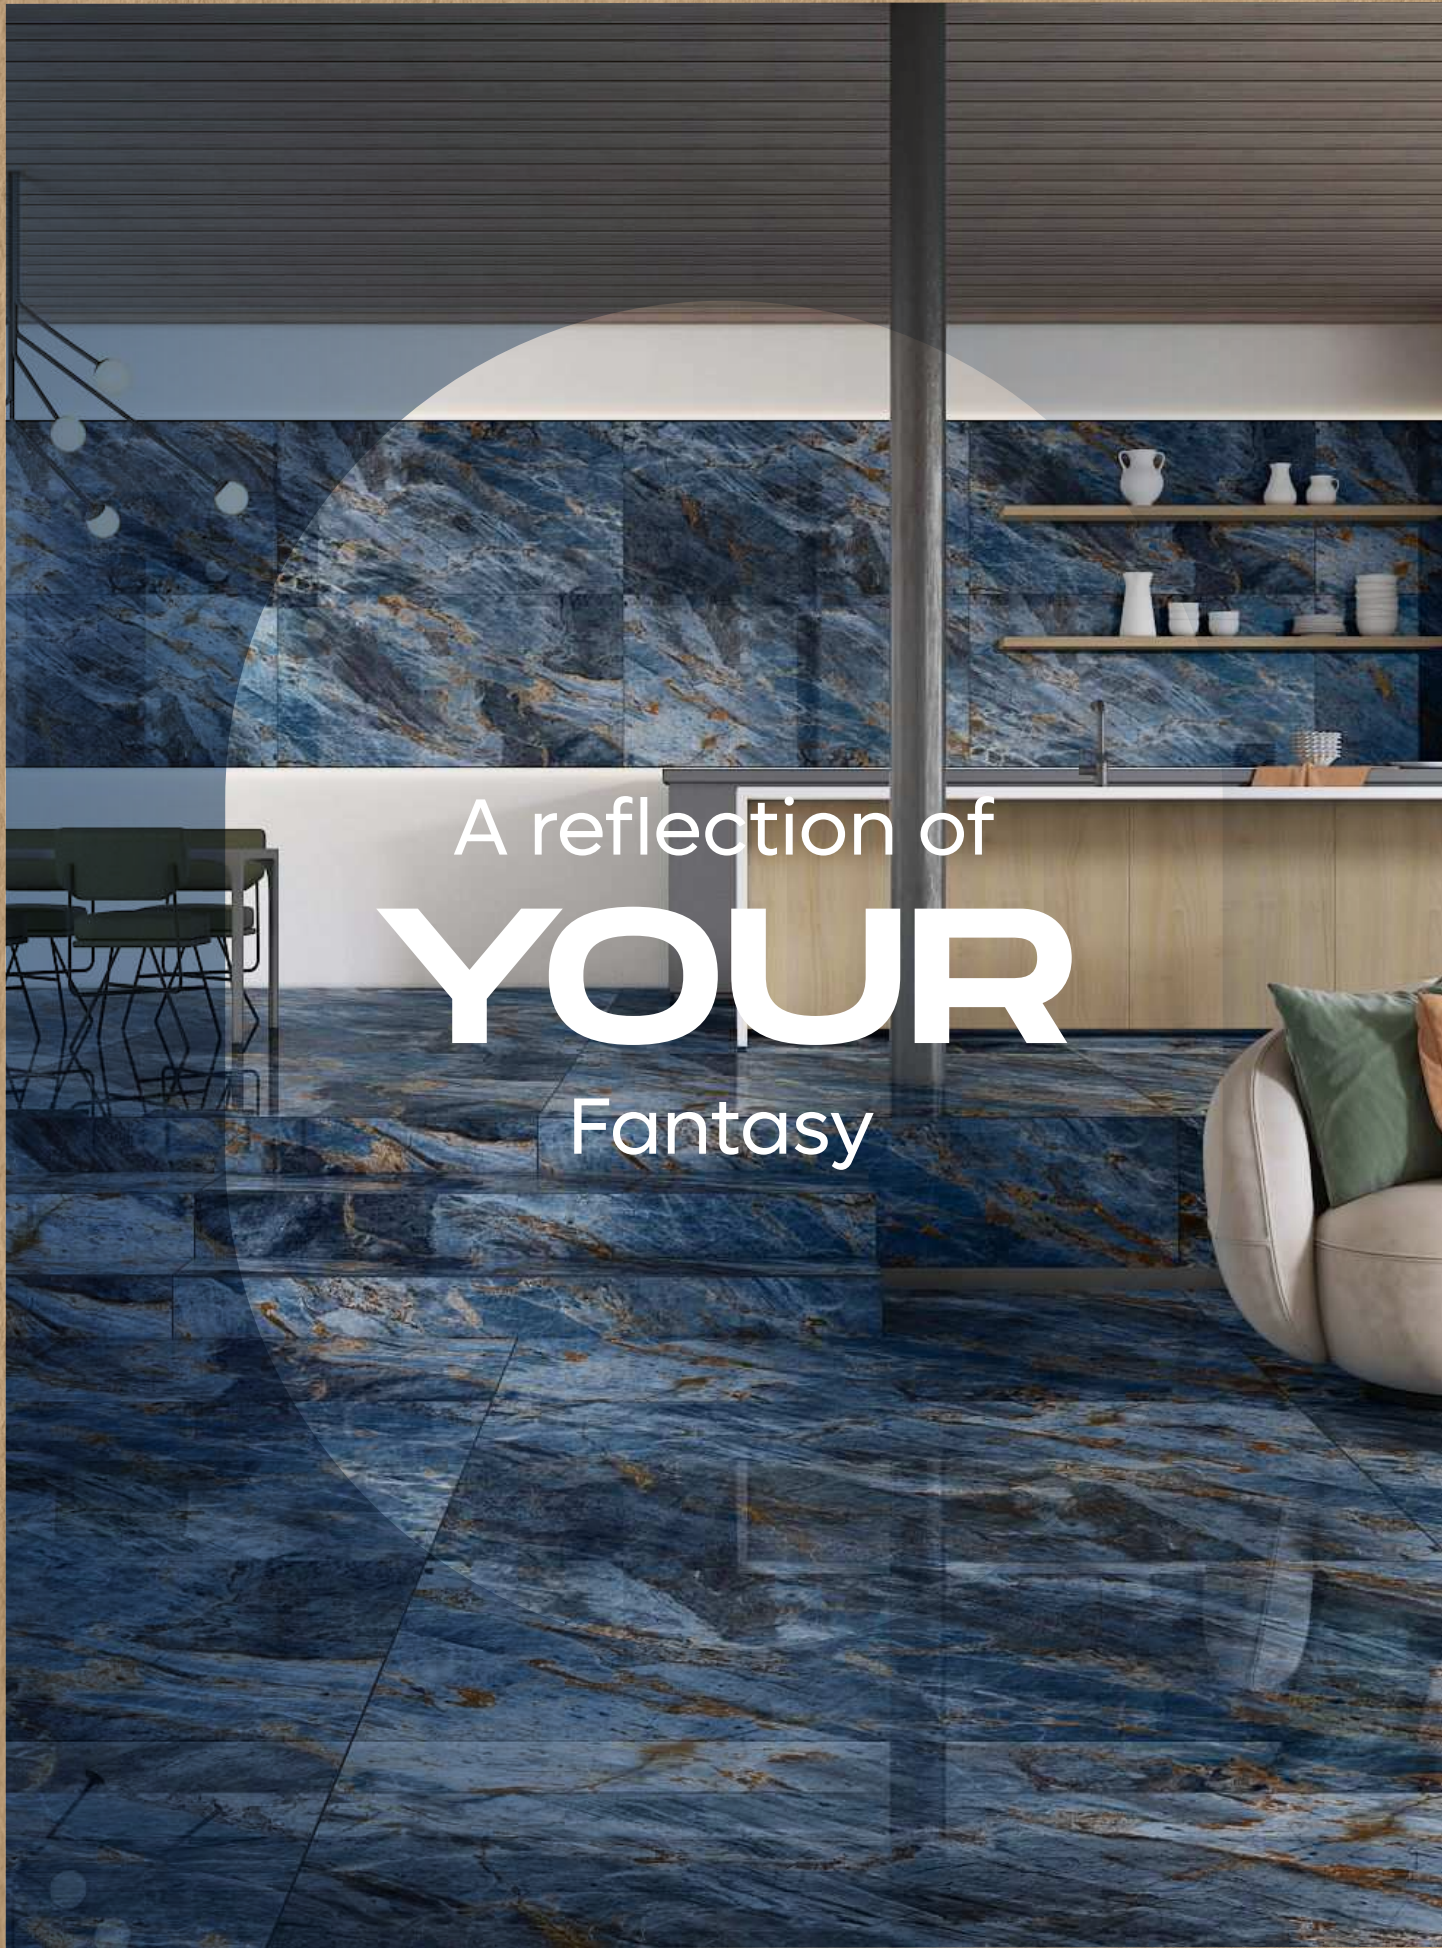

04

A reflection of
YOUR
Fantasy

MIRROR
COLLECTION

**NATURE
BLUE**

NATURE BLUE

800x1600 mm

HIGH GLOSSY COLLECTION

NATURE BLUE