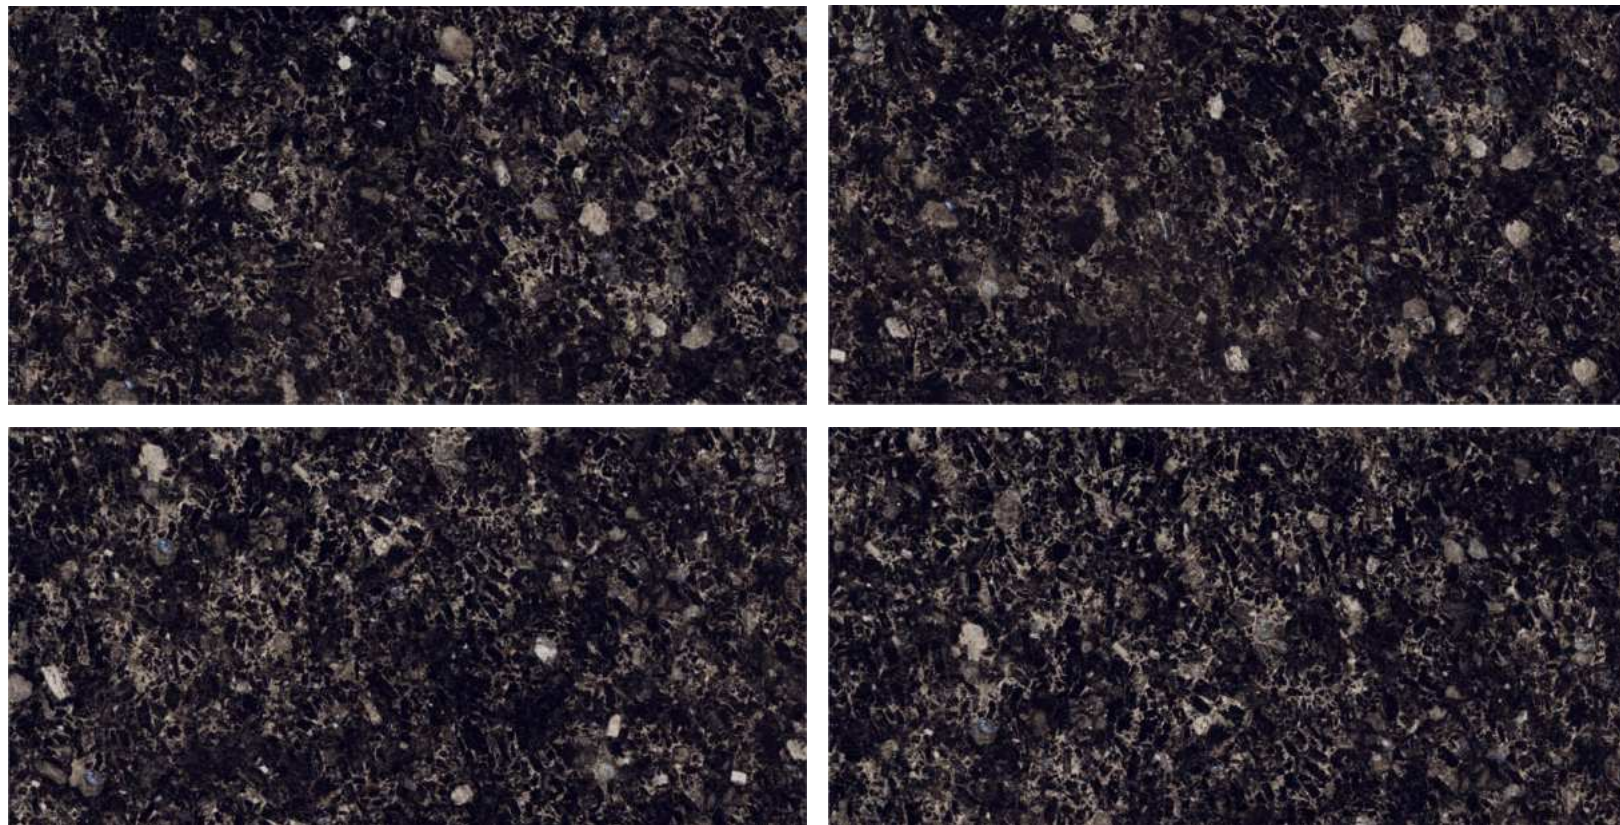

—————
800x1600 mm

—————
High Glossy

—————
04
—————
—————
—————