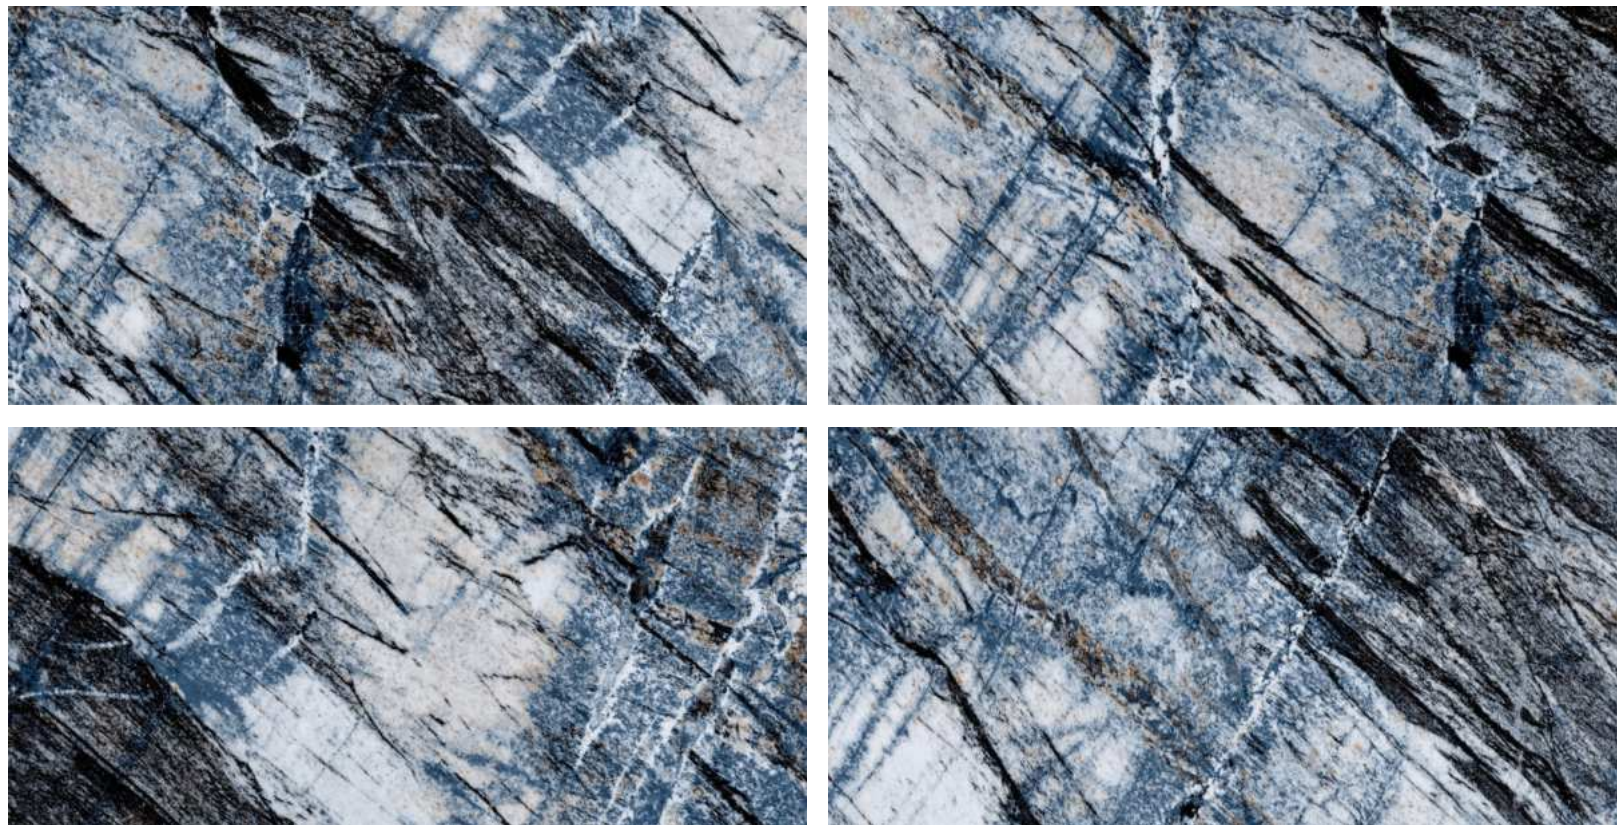

800x1600 mm

High Glossy

04

COFFEE

A reflection of
YOUR
Merit

MIRROR
COLLECTION

**KATUBA
BLUE**

COFFEE