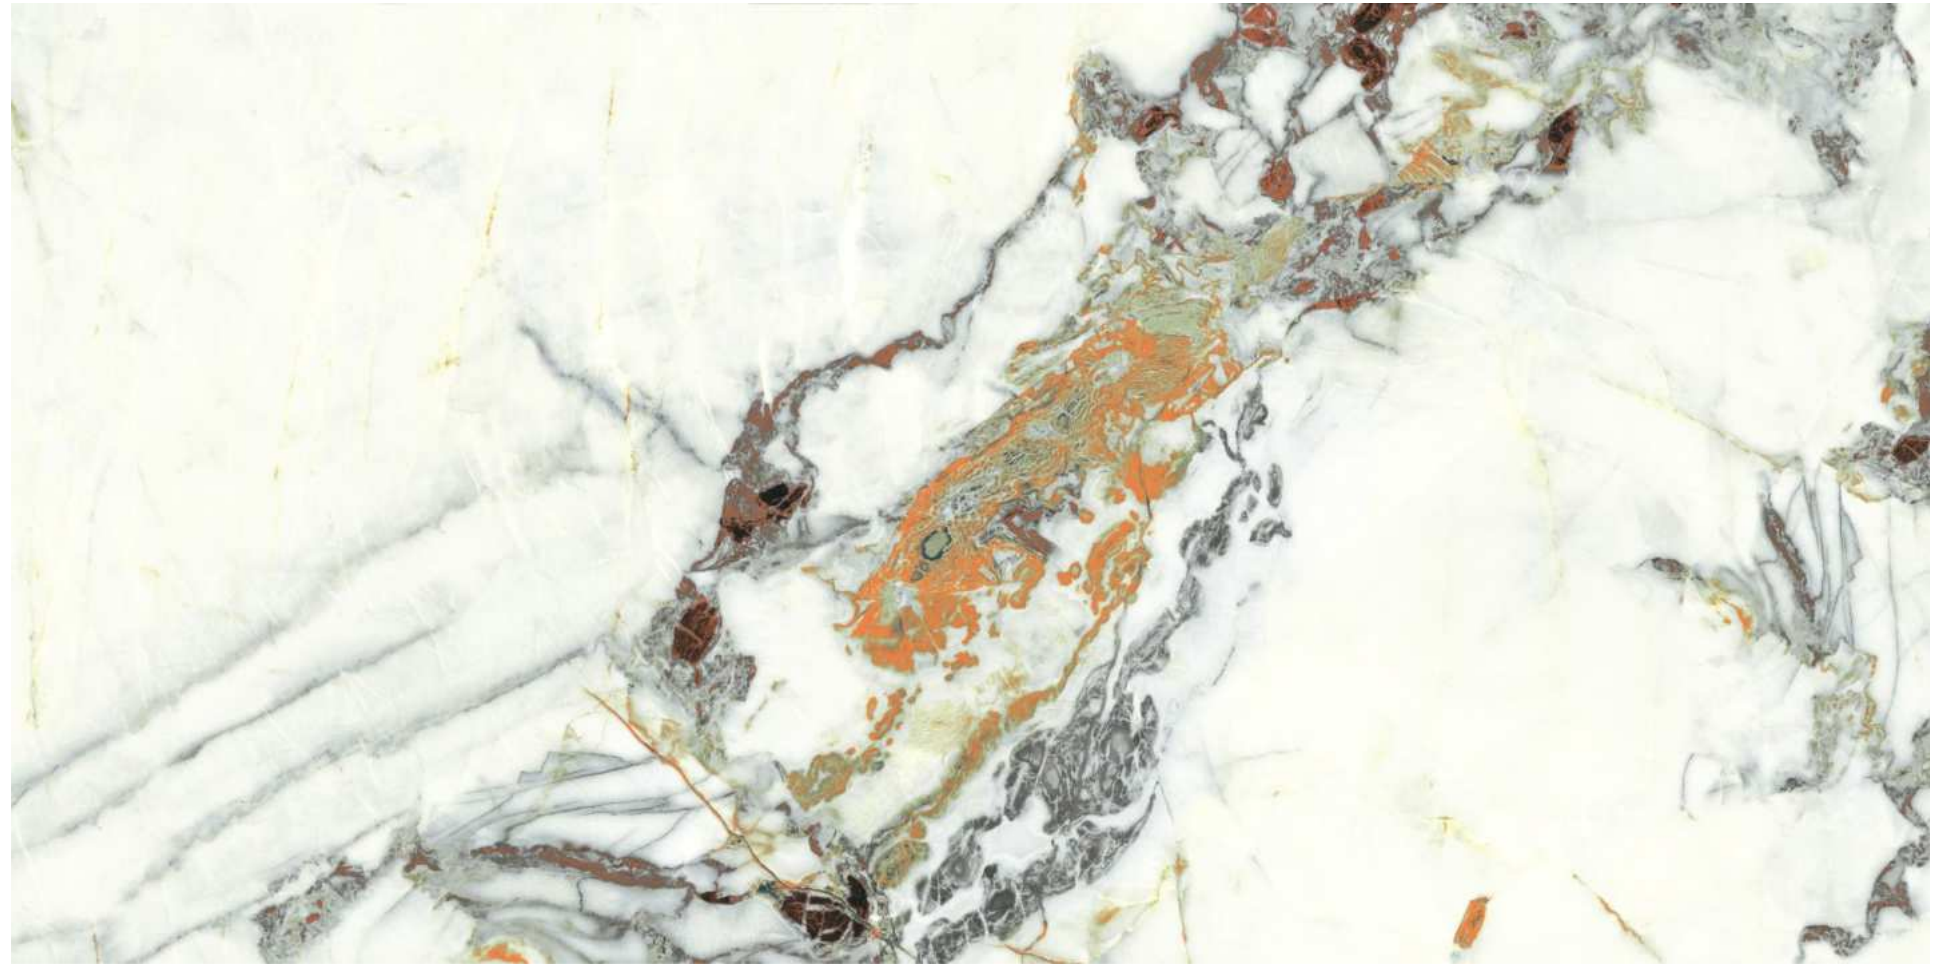

FUSION MINT