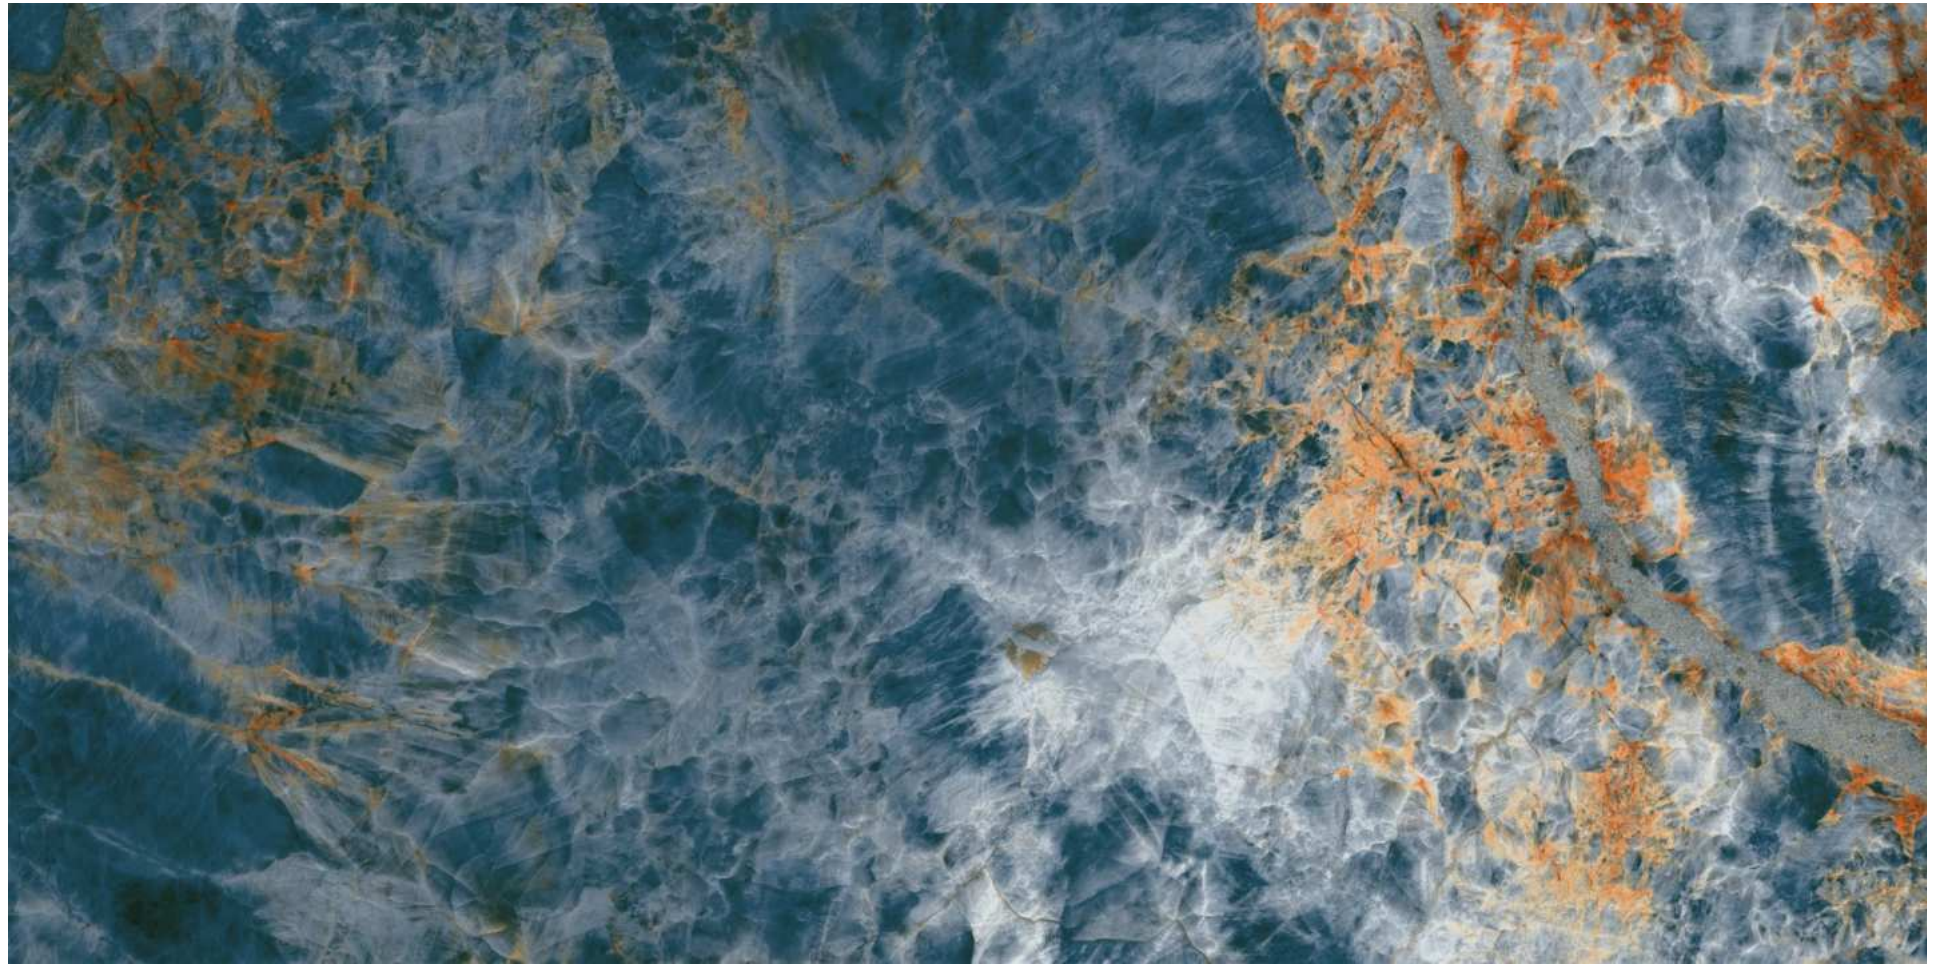

SKY ONYX

800x1600 mm

High Glossy

04