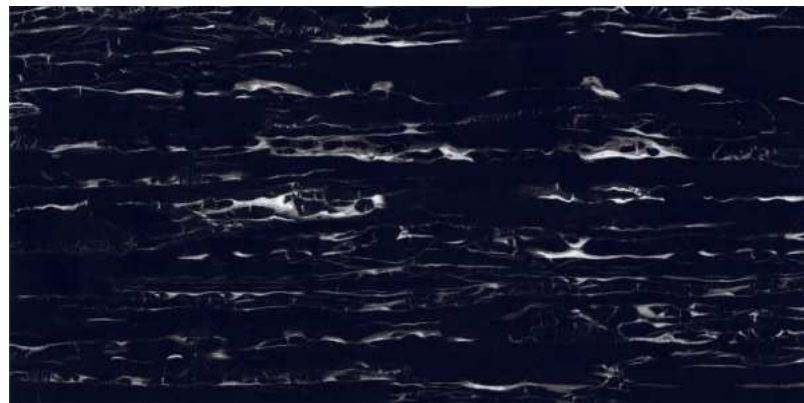

800x1600 mm

High Glossy

04