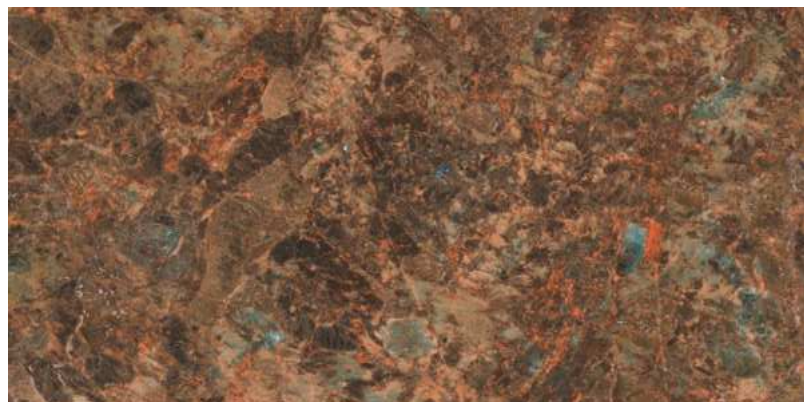

good
FOOD
good
WINE
good
FRIENDS
good
TIMES

RAIN FOREST RED

800x1600 mm
HIGH GLOSSY COLLECTION

RAIN FOREST RED

—————
800x1600 mm

—————
High Glossy

—————
04
—————
—————
—————

A reflection of
YOUR
Pride