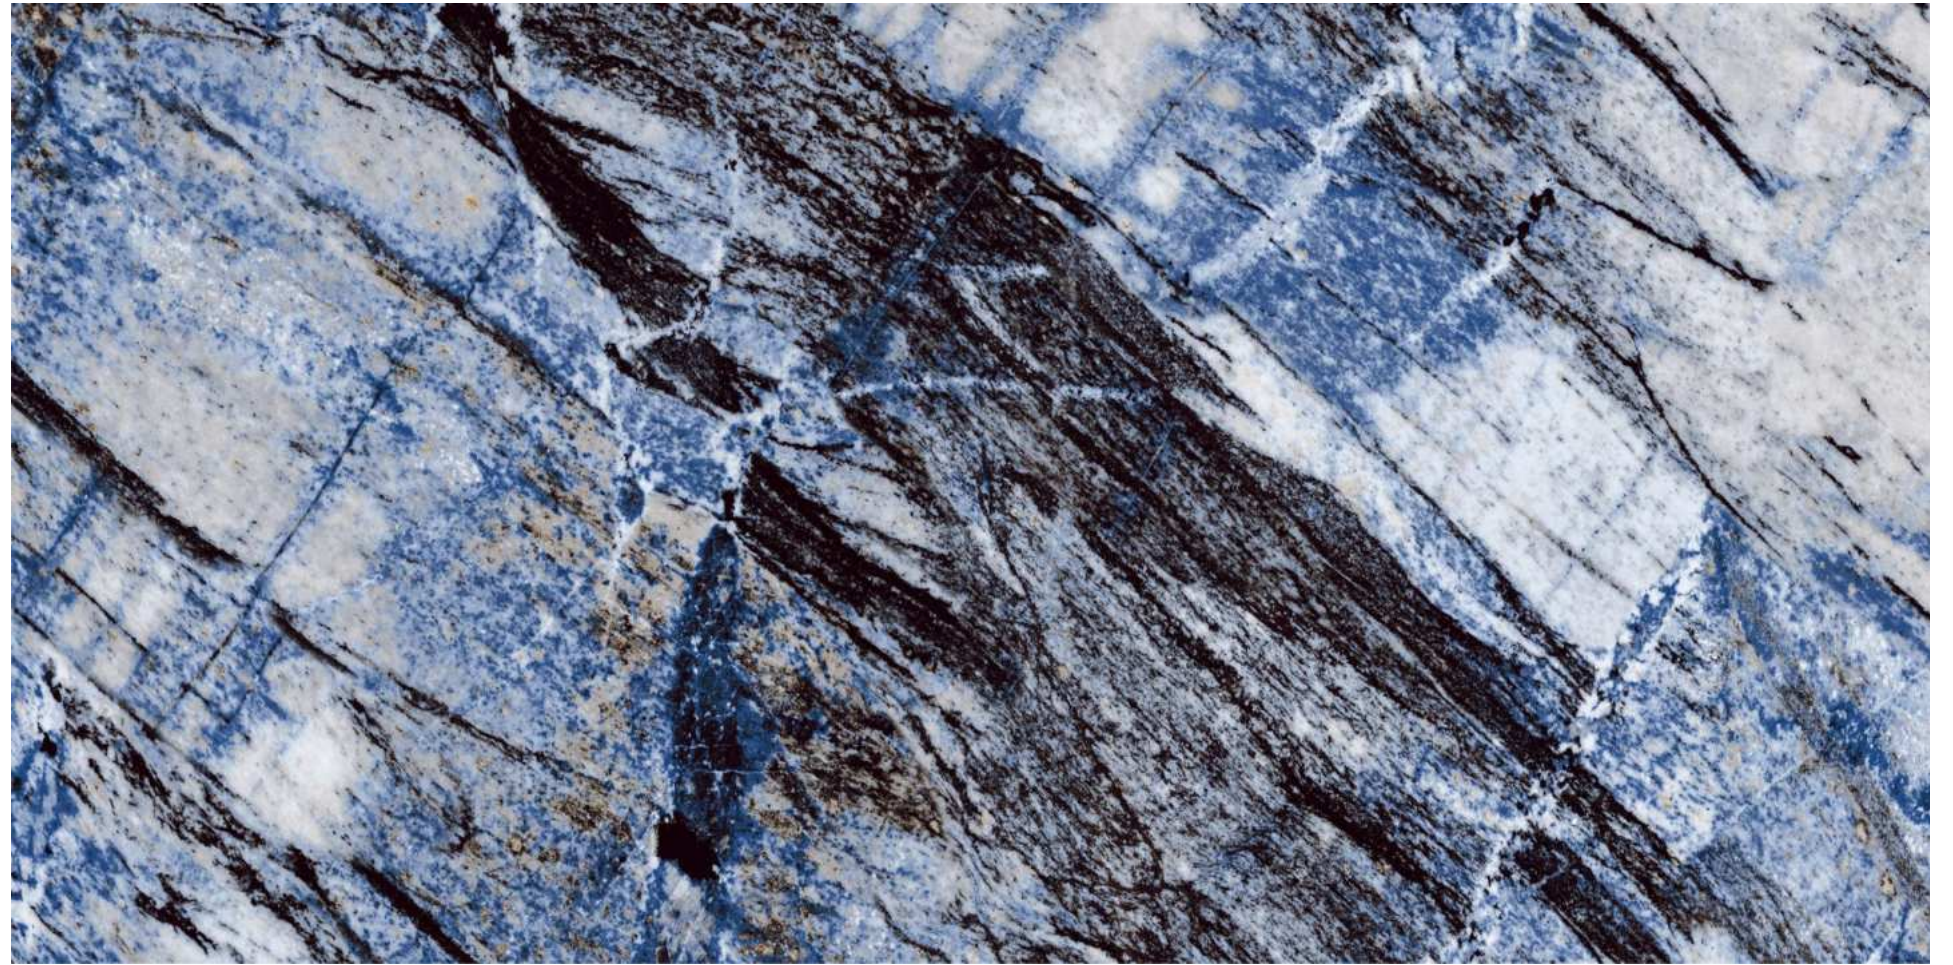

KATUBA BLUE