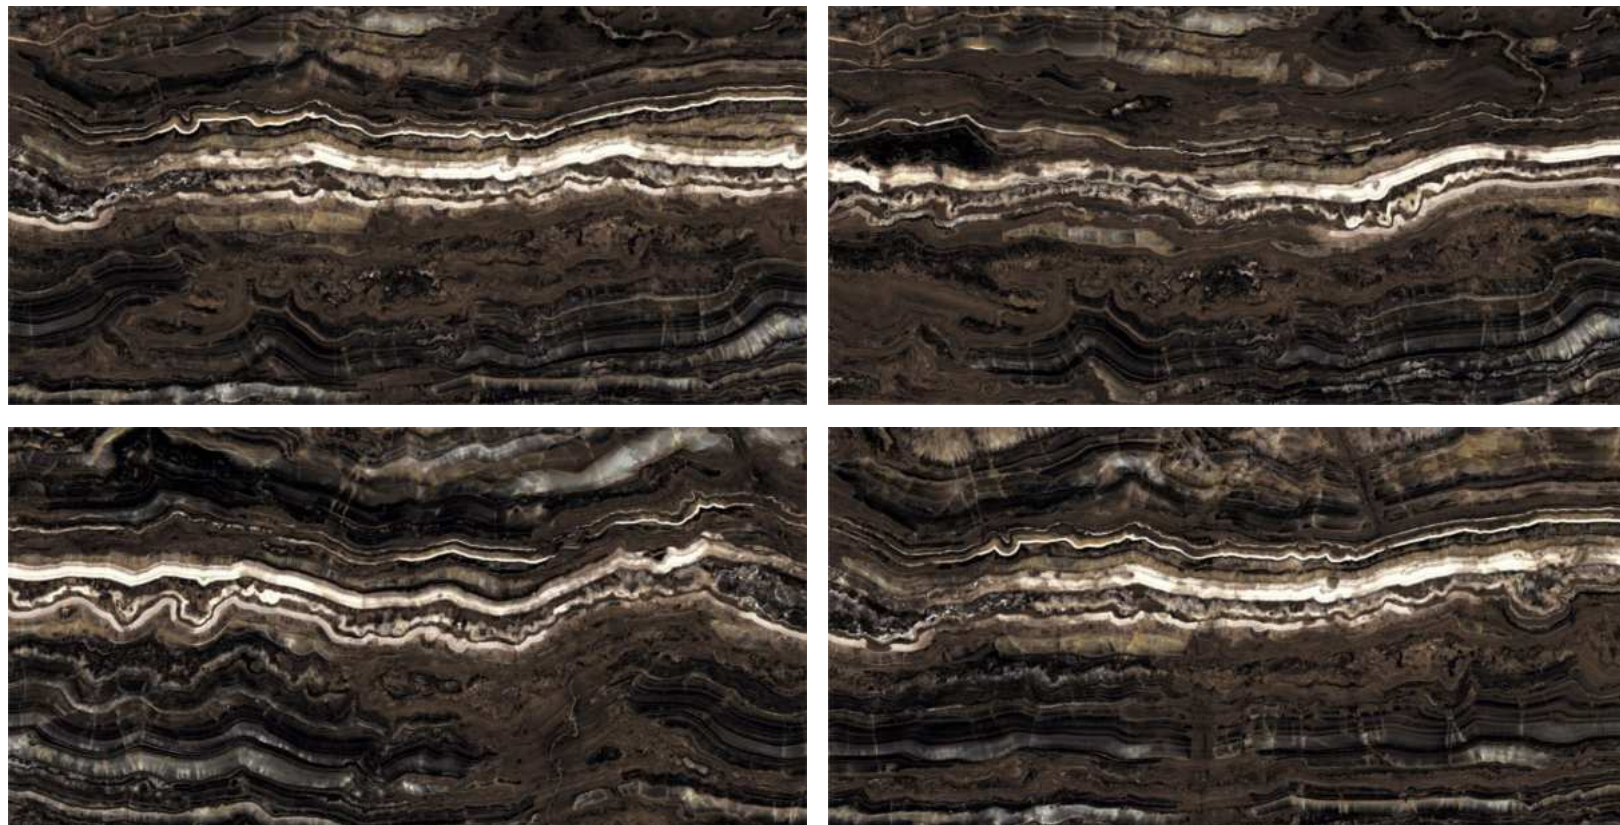

block A

MERIDIAN

GALACTICO BLACK

800x1600 mm

HIGH GLOSSY COLLECTION

GALACTICO BLACK

—————
800x1600 mm

—————
High Glossy