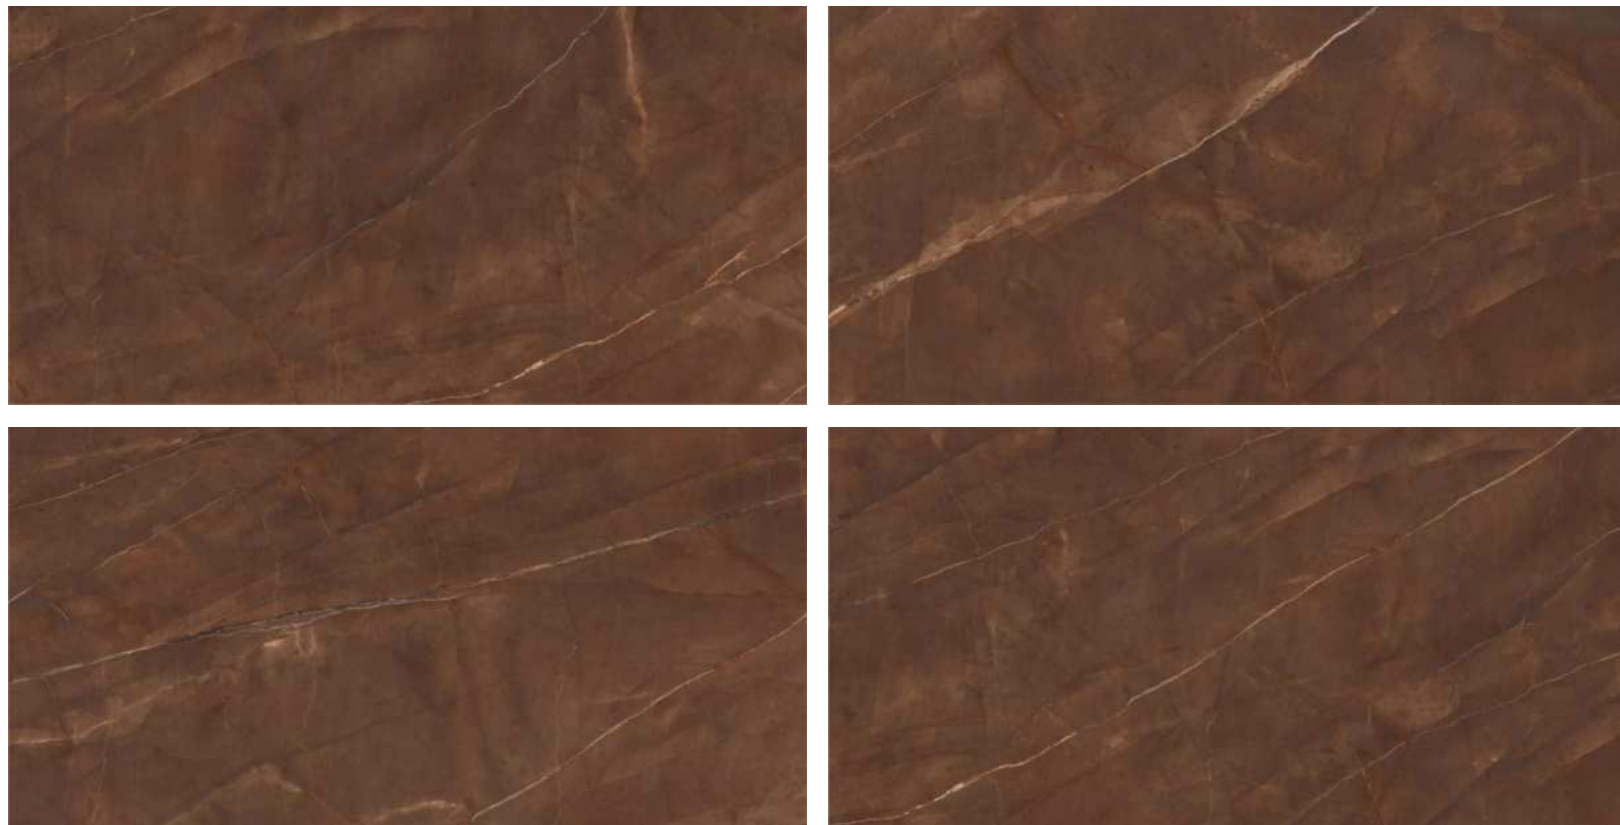

—————
800x1600 mm

—————
High Glossy

—————
04
—————
—————
—————