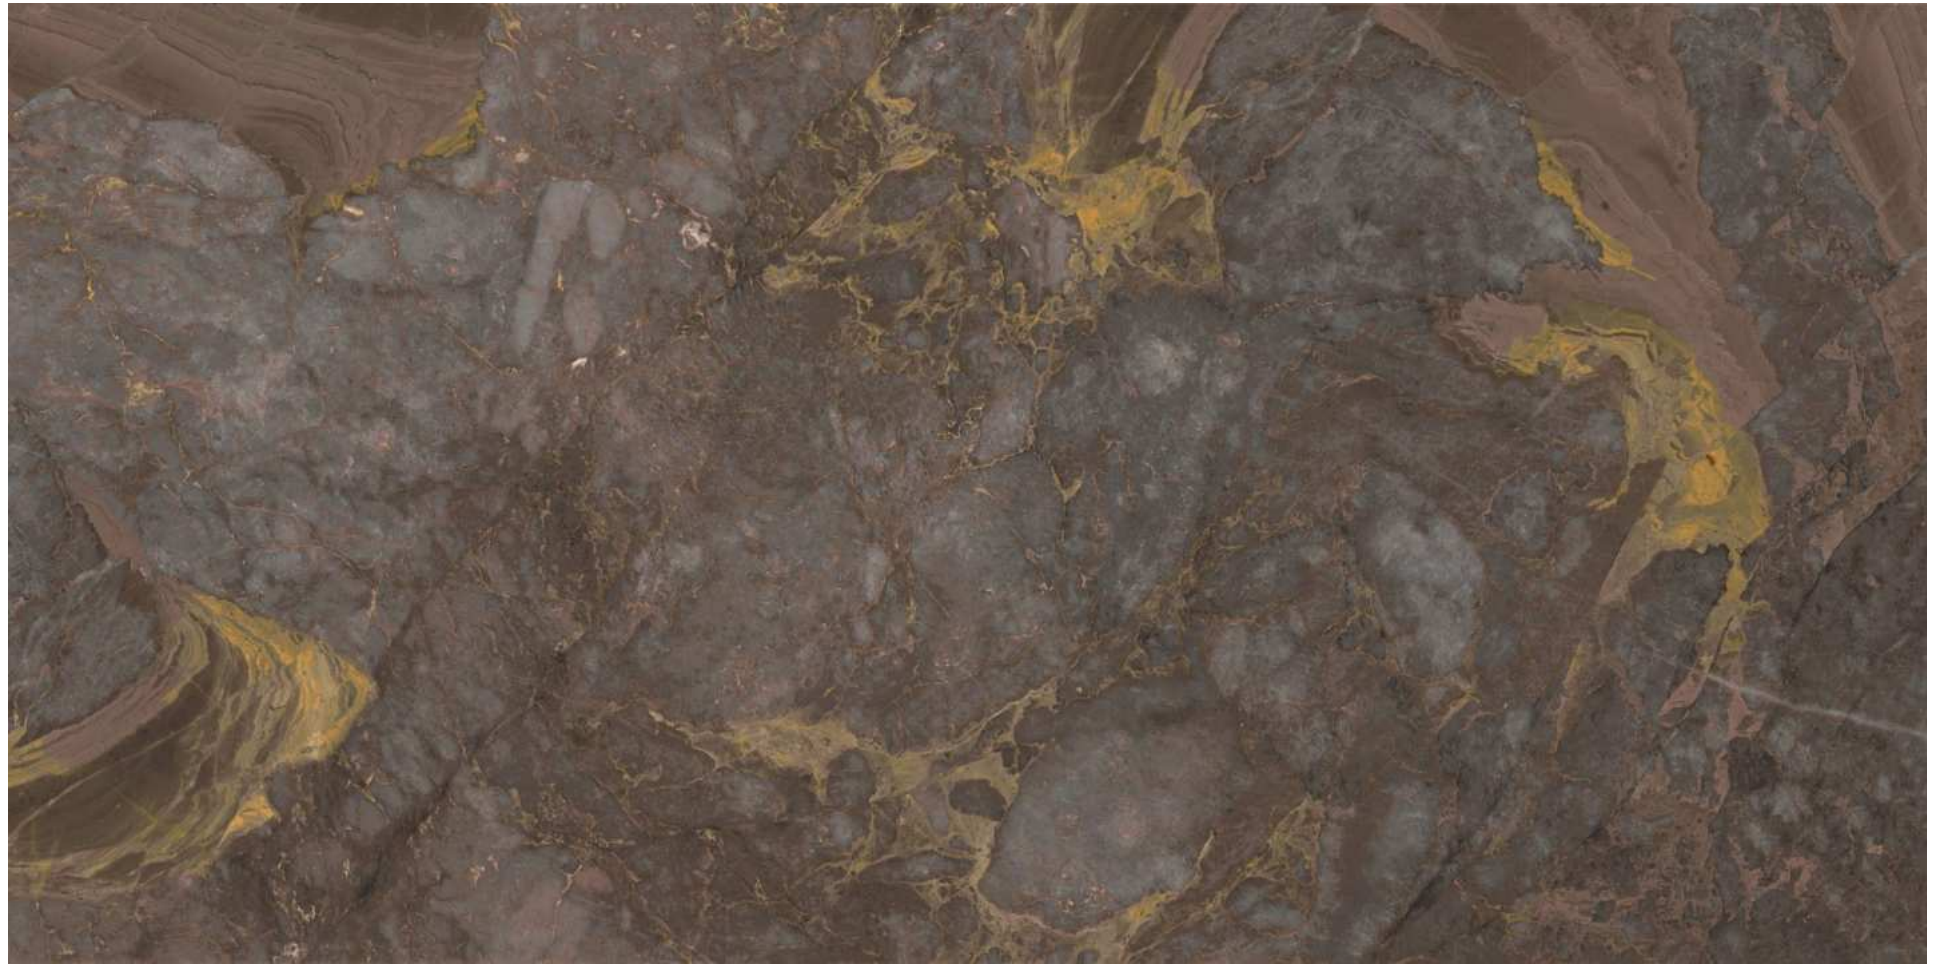

PURPLE MING