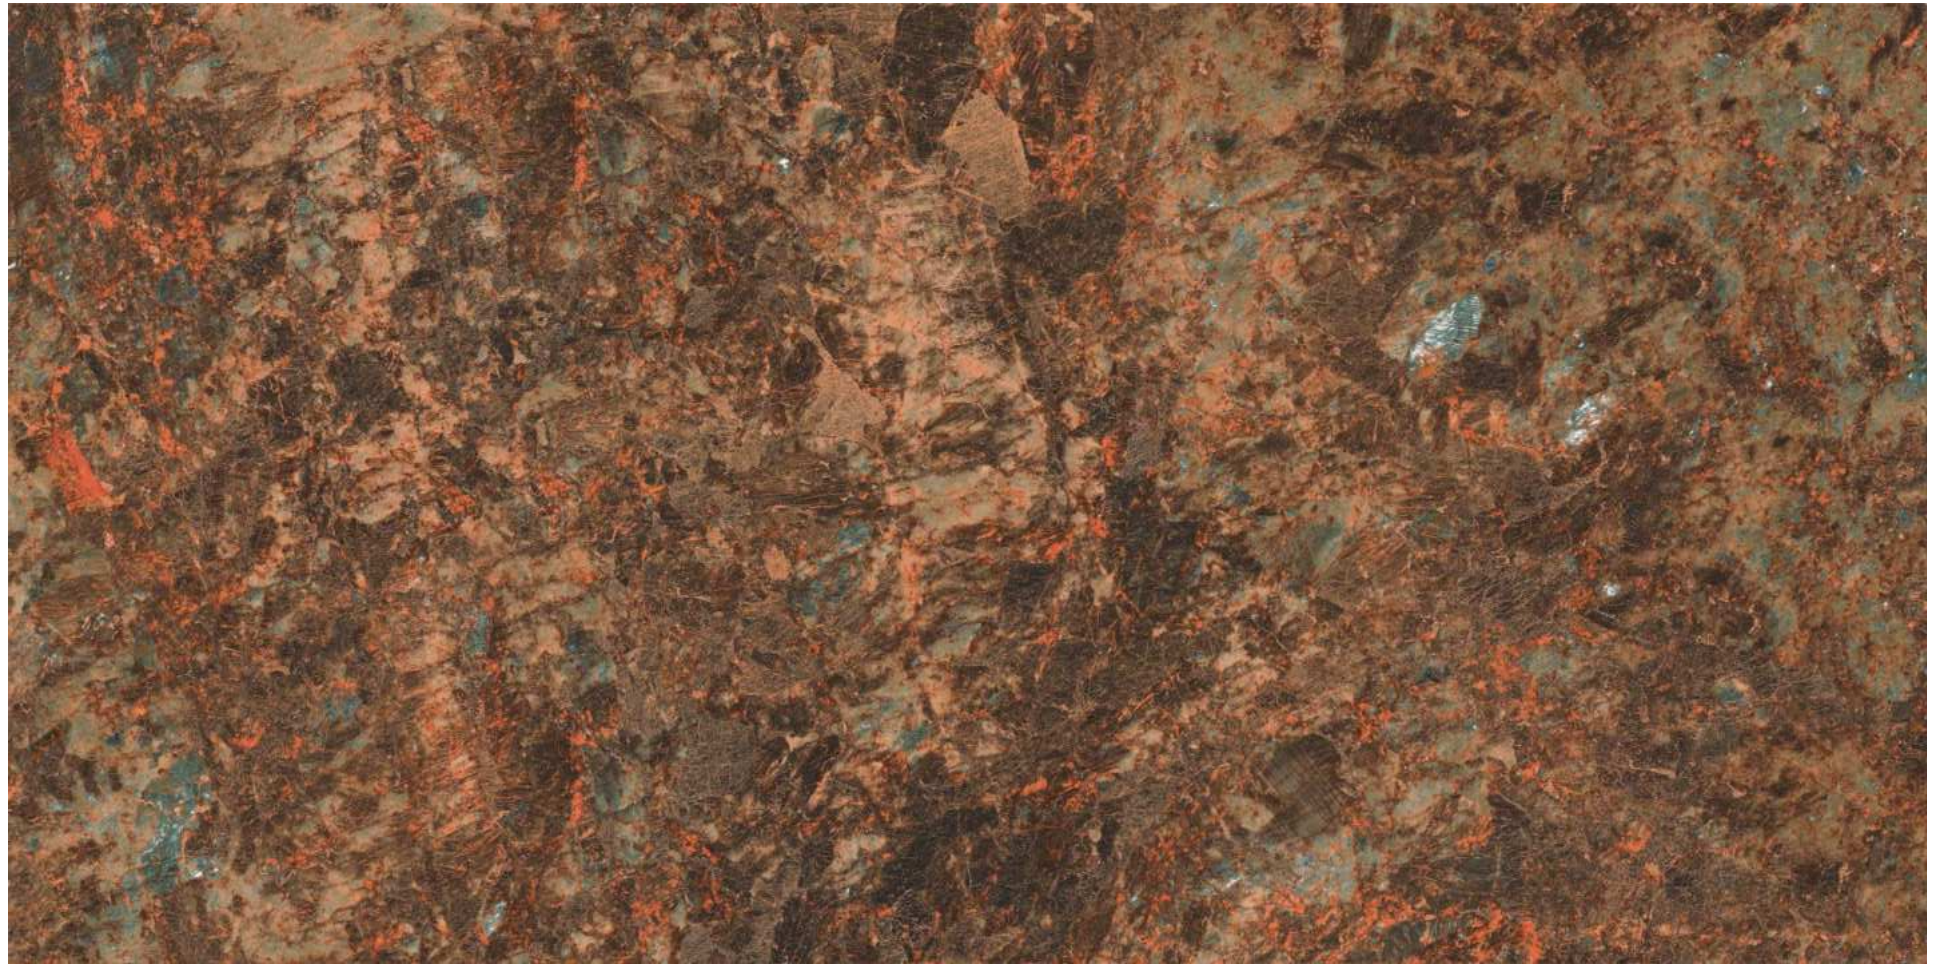

RAIN FOREST RED