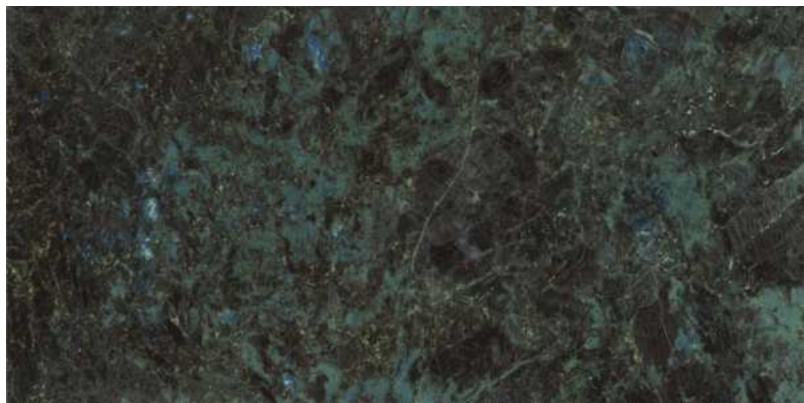

MIRROR
COLLECTION

**RAIN
FOREST**

RAIN FOREST

800x1600 mm

HIGH GLOSSY COLLECTION

RAIN FOREST

800x1600 mm

High Glossy