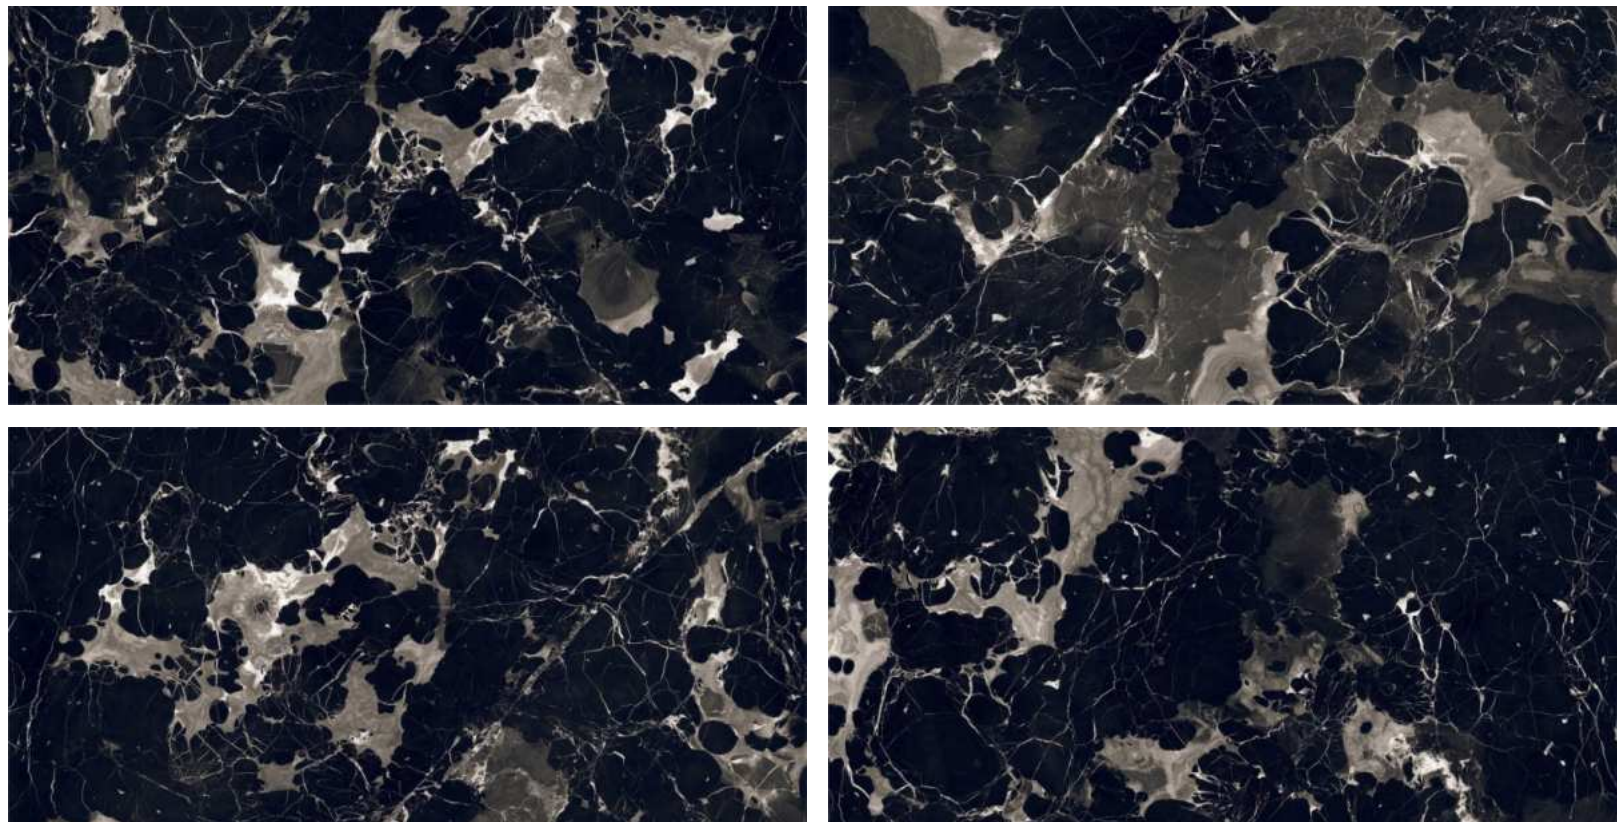

A reflection of
YOUR
Adoration

MIRROR
COLLECTION

BLACK
ROSE

BLACK ROSE

800x1600 mm

HIGH GLOSSY COLLECTION

BLACK ROSE

800x1600 mm