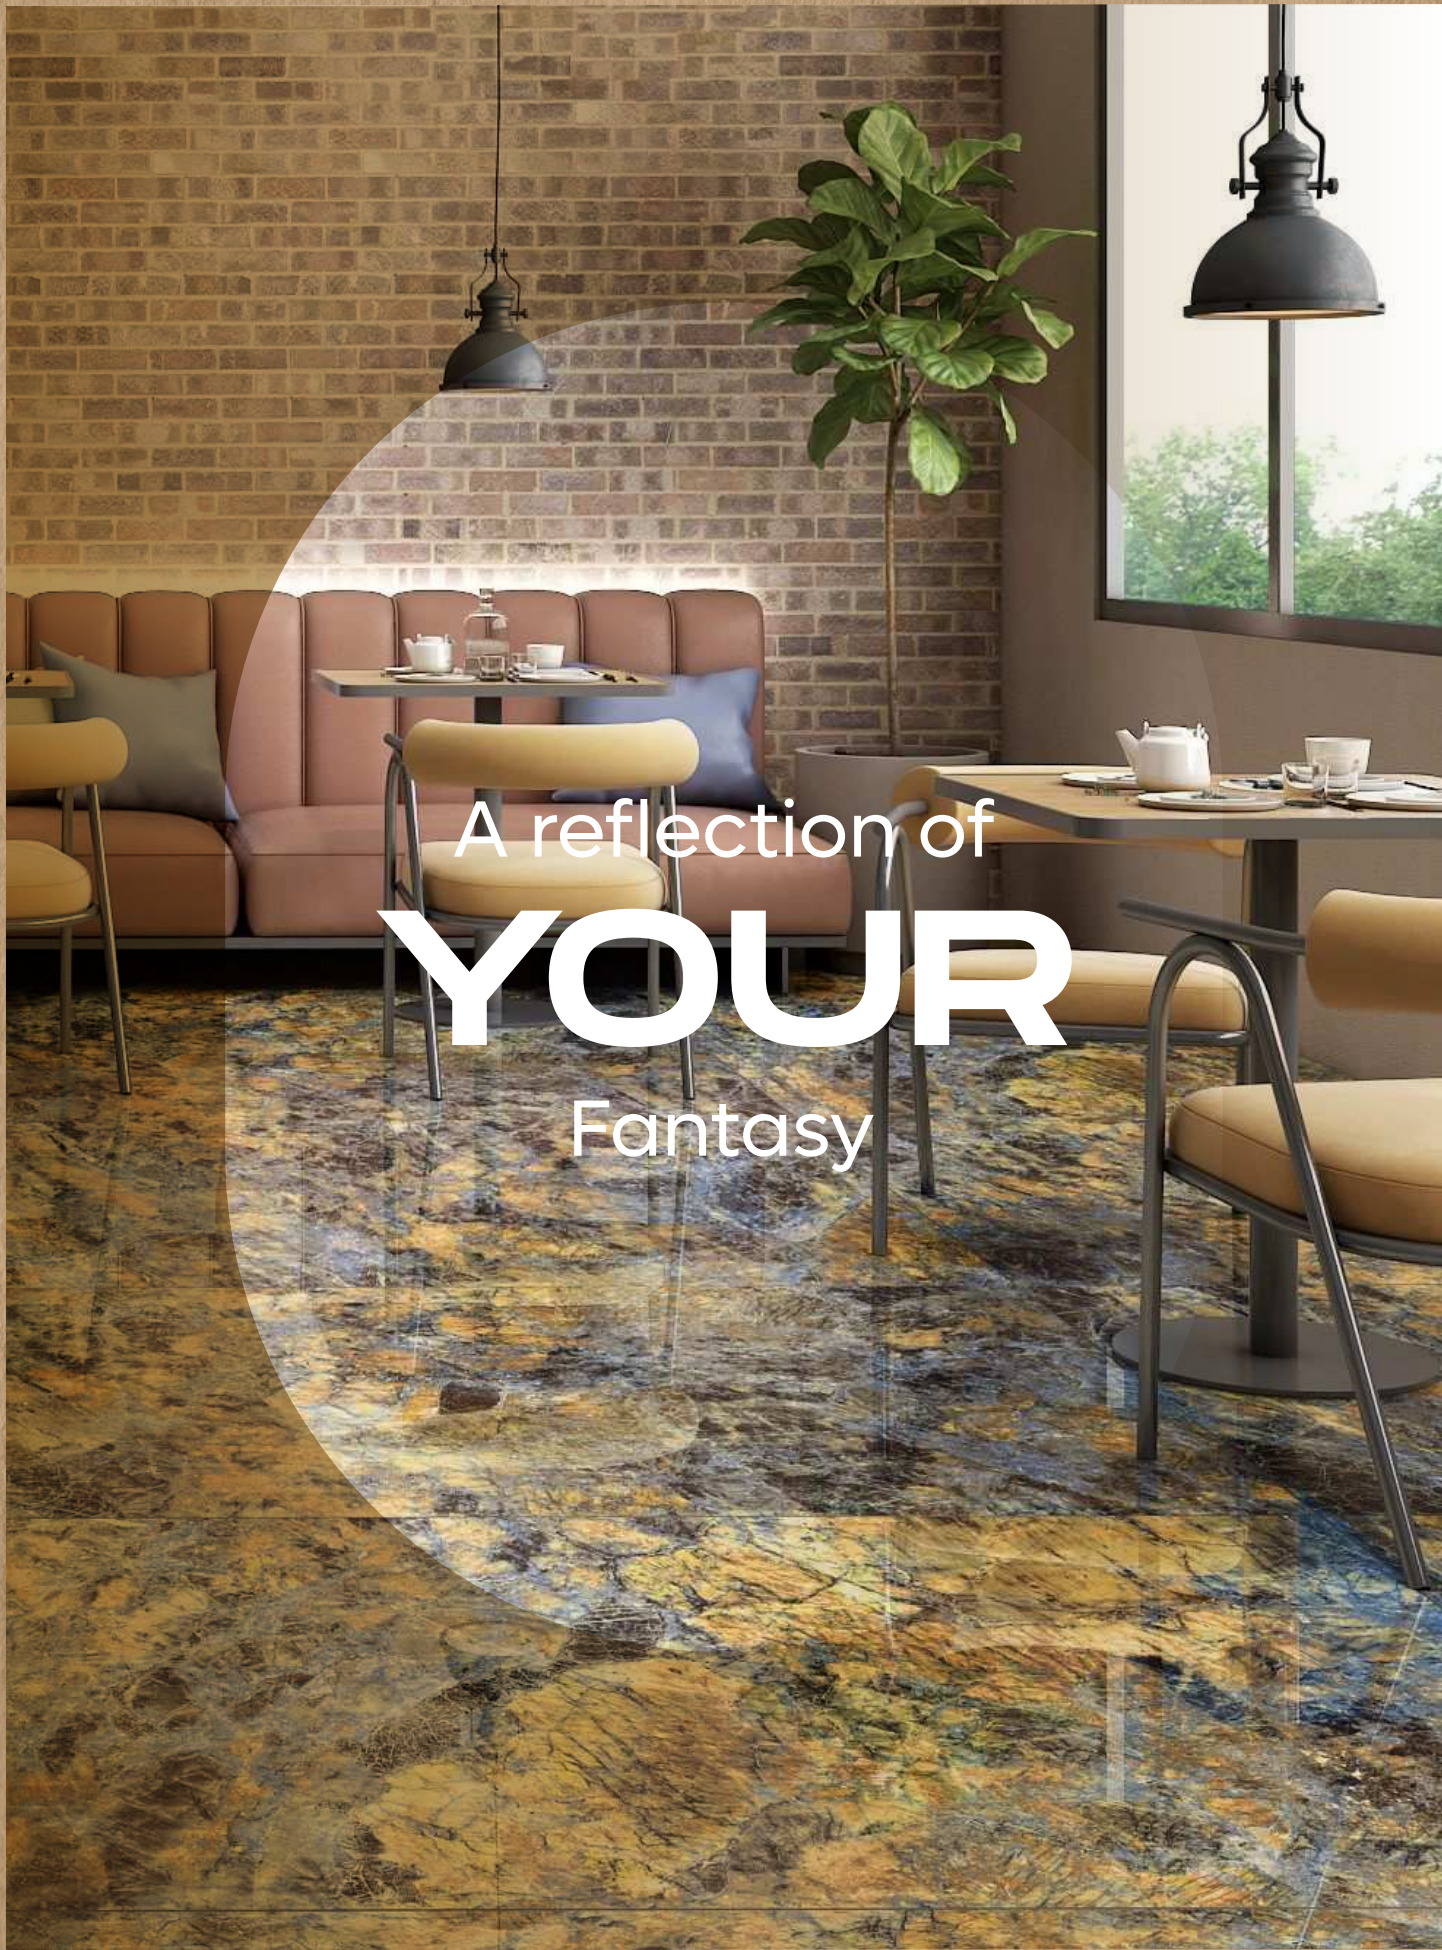

LEMURIAN

LEMURIAN

800x1600 mm
HIGH GLOSSY COLLECTION

LEMURIAN

800x1600 mm

High Glossy

04

A reflection of
YOUR
Fantasy