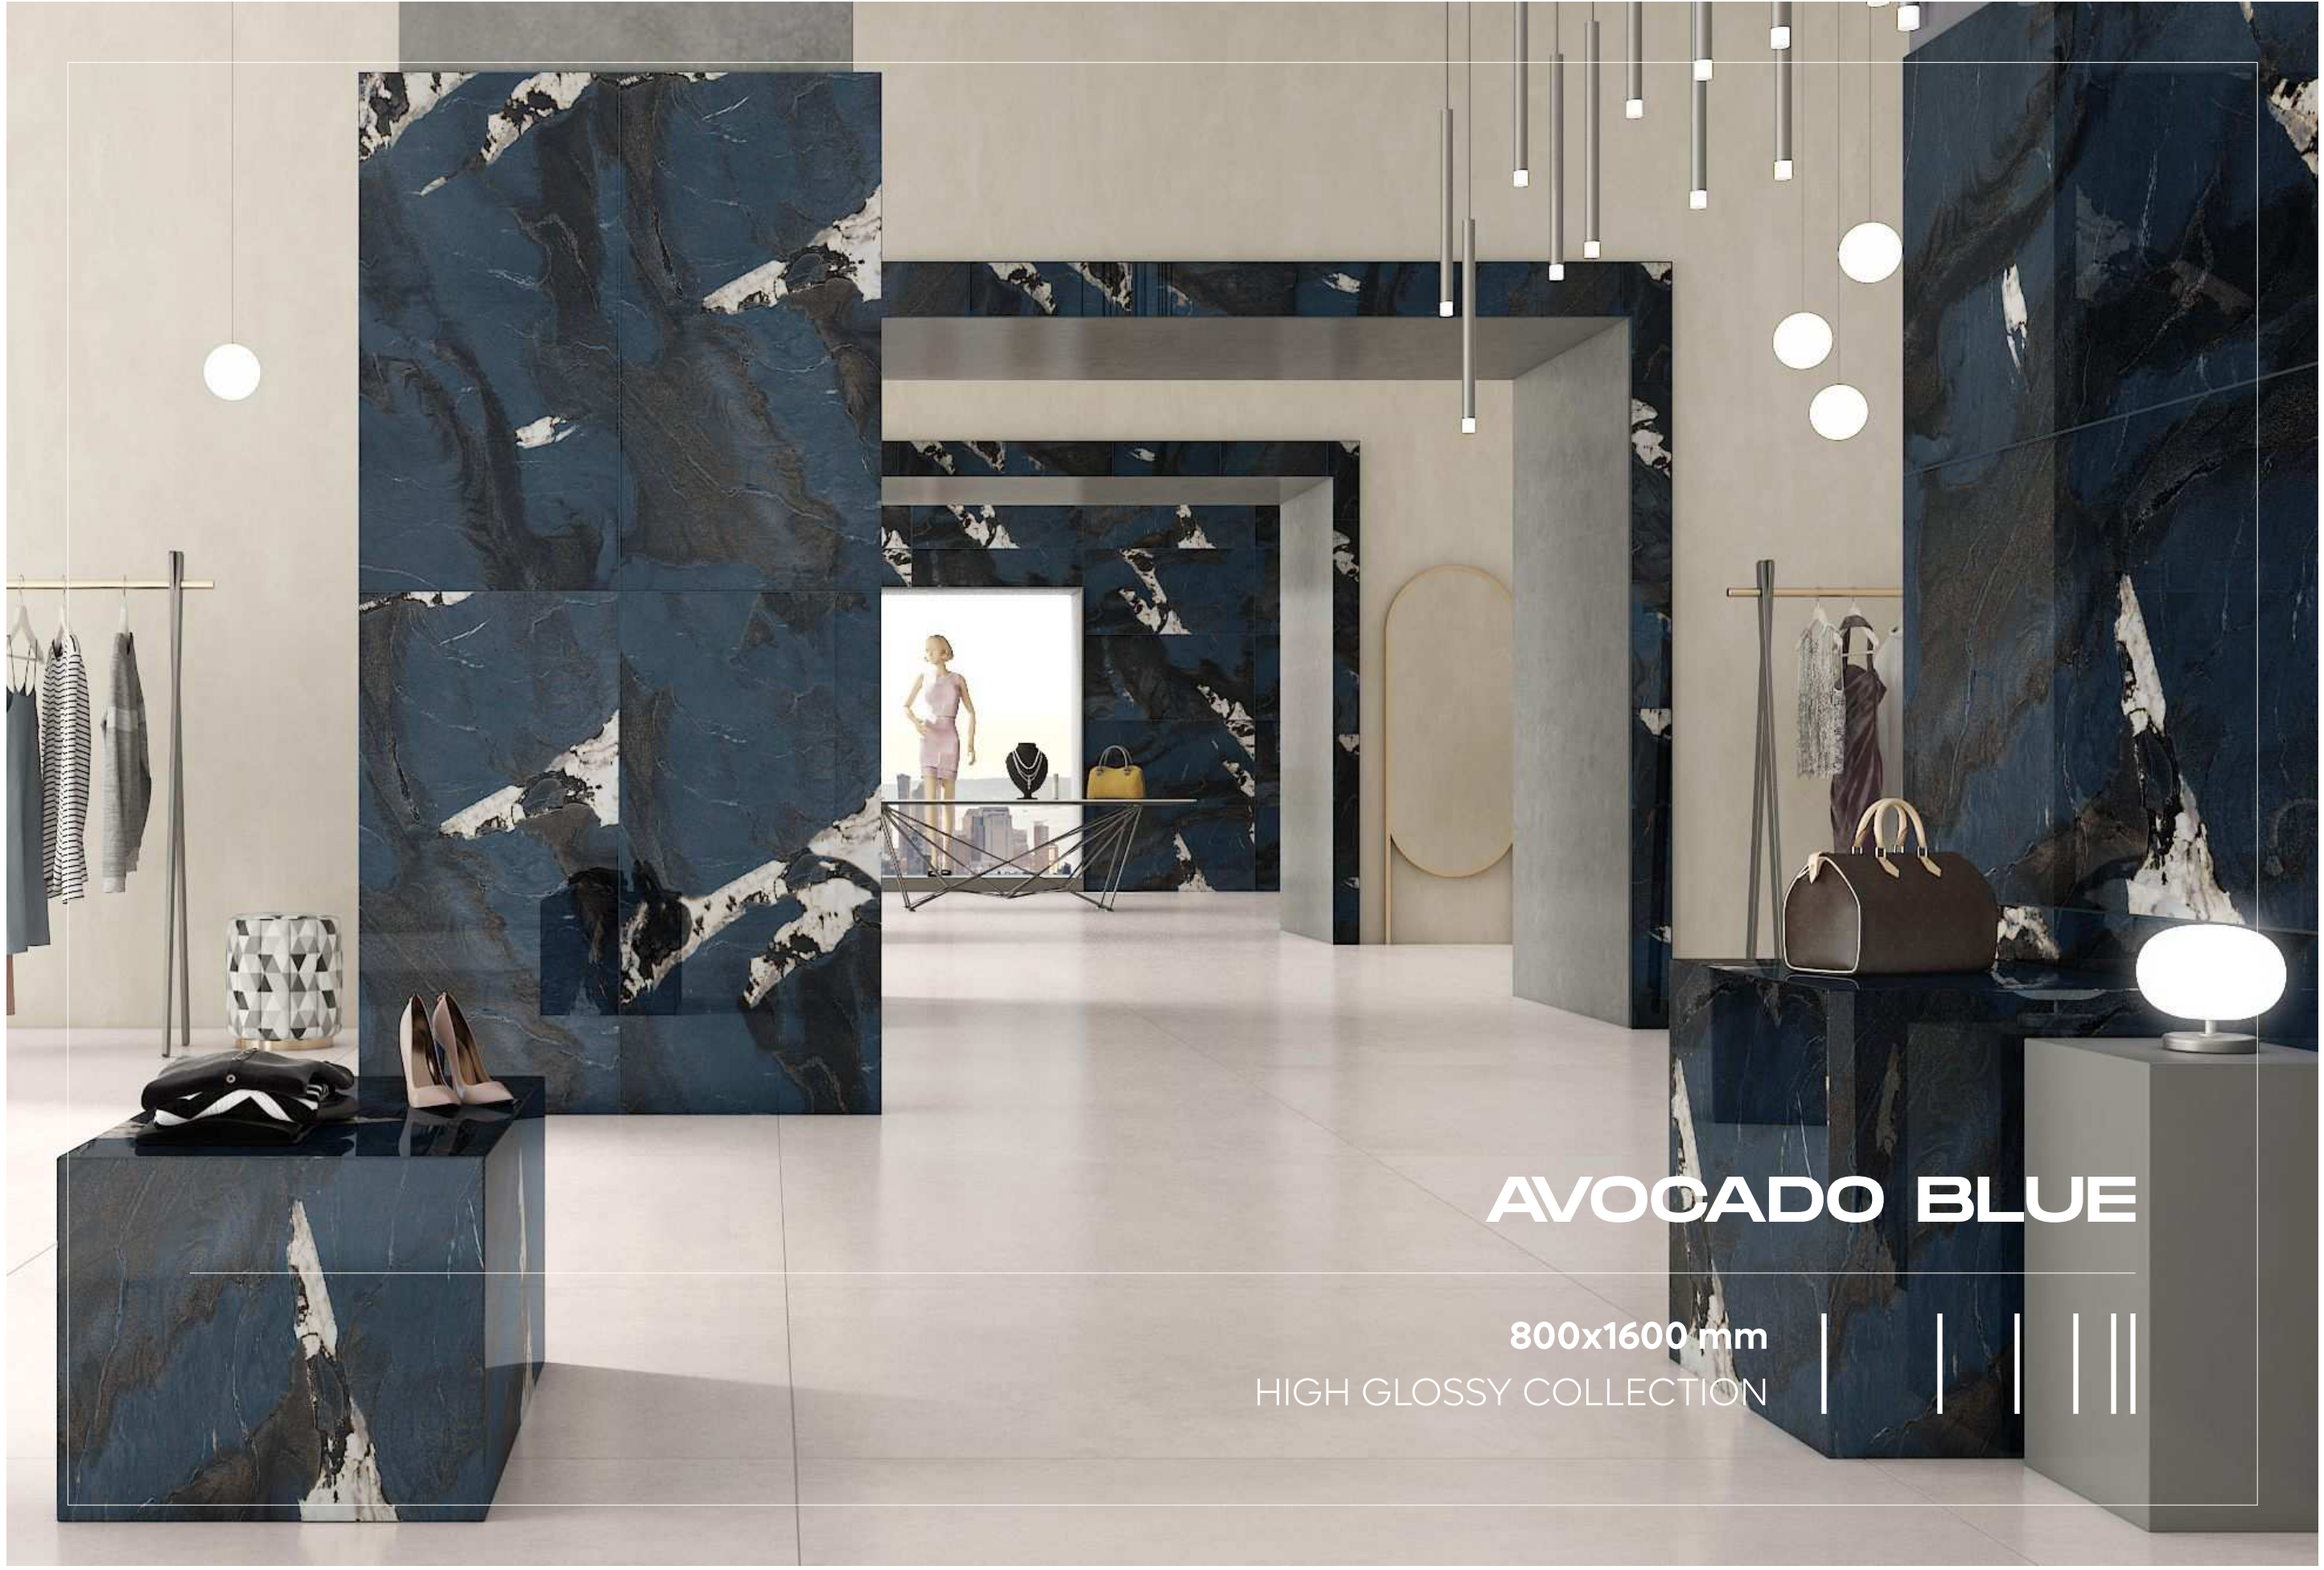

=====
**PURPLE
MING**

=====
**ZEBRANO
OLIVE**

=====
**SKY
ONYX**

A reflection of
YOUR
Admiration

MIRROR
COLLECTION

**AVOCADO
BLUE**

AVOCADO BLUE

800x1600 mm
HIGH GLOSSY COLLECTION