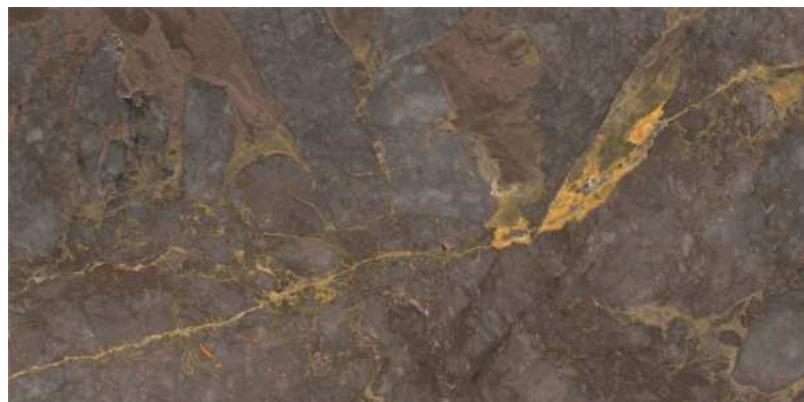

—————
800x1600 mm

—————
High Glossy

—————
04
—————
—————
—————