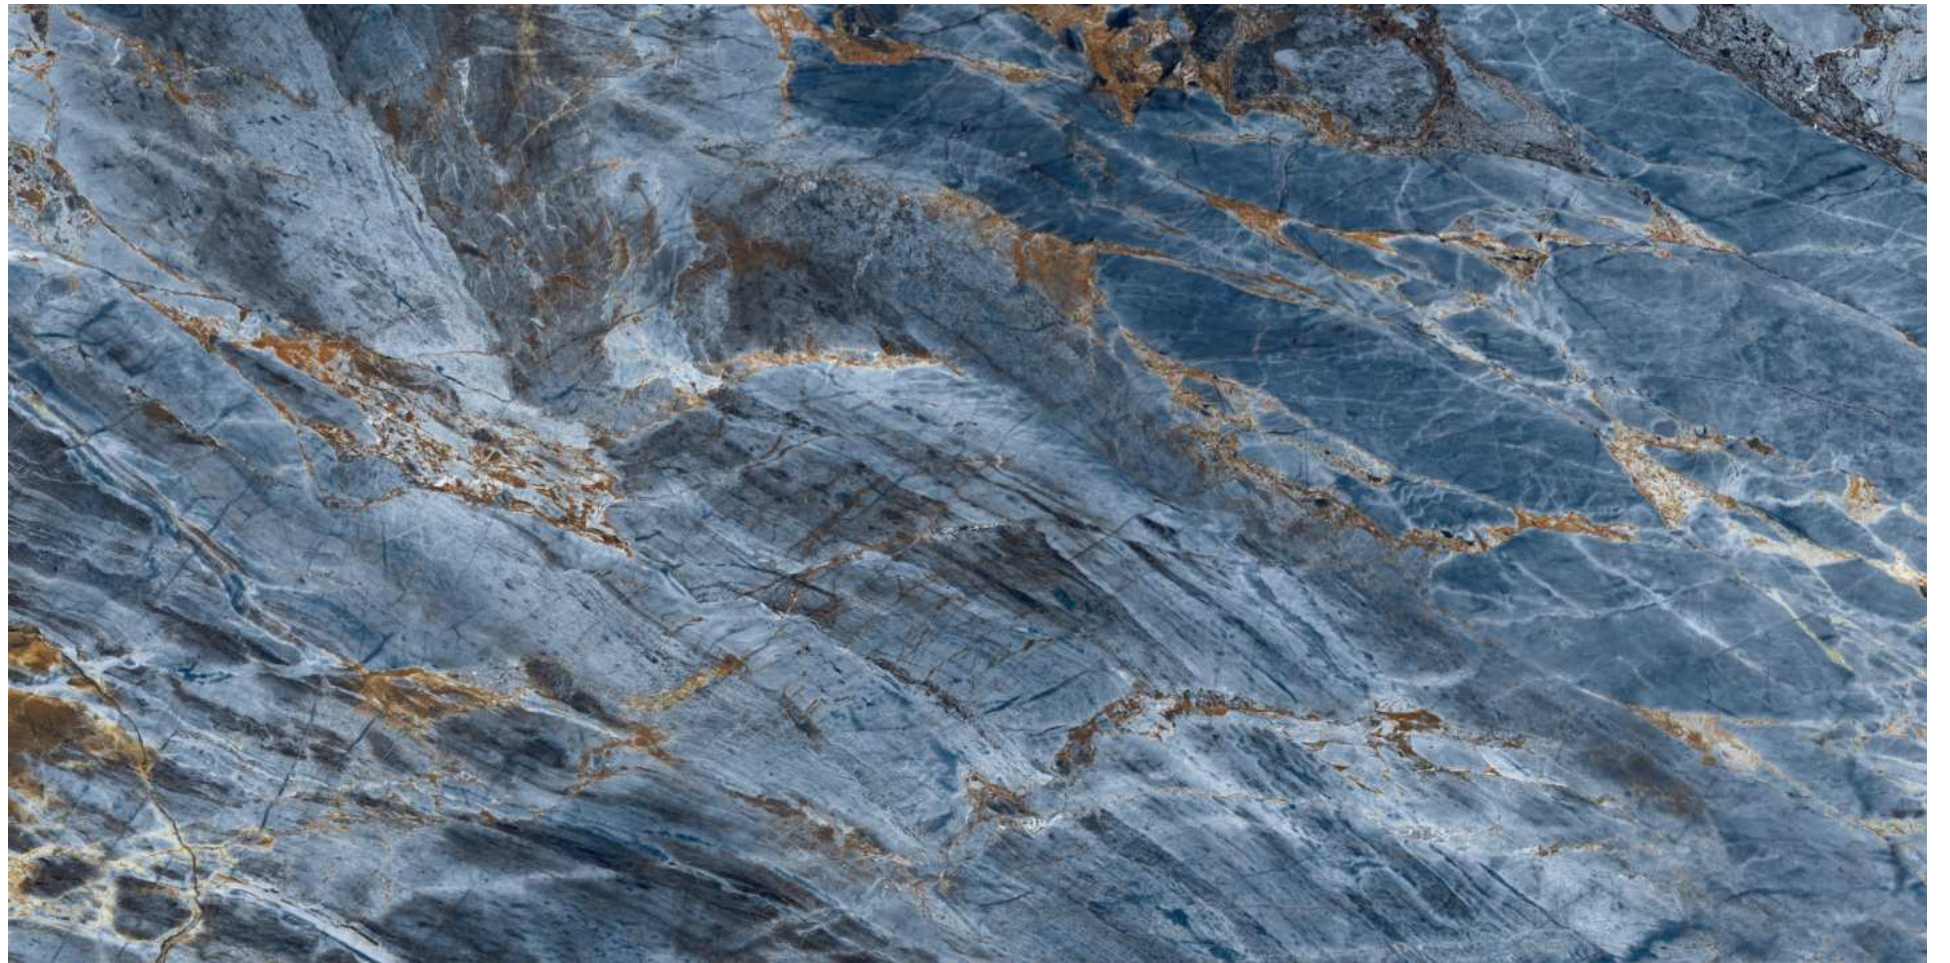

04

A reflection of
YOUR
Fantasy

MIRROR
COLLECTION

**NATURE
BLUE**

NATURE BLUE

800x1600 mm

HIGH GLOSSY COLLECTION

NATURE BLUE