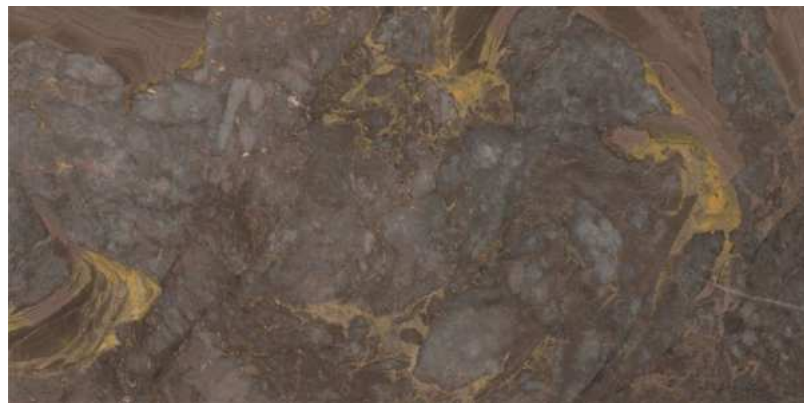

—————
800x1600 mm

—————
High Glossy

—————
04
—————
—————
—————