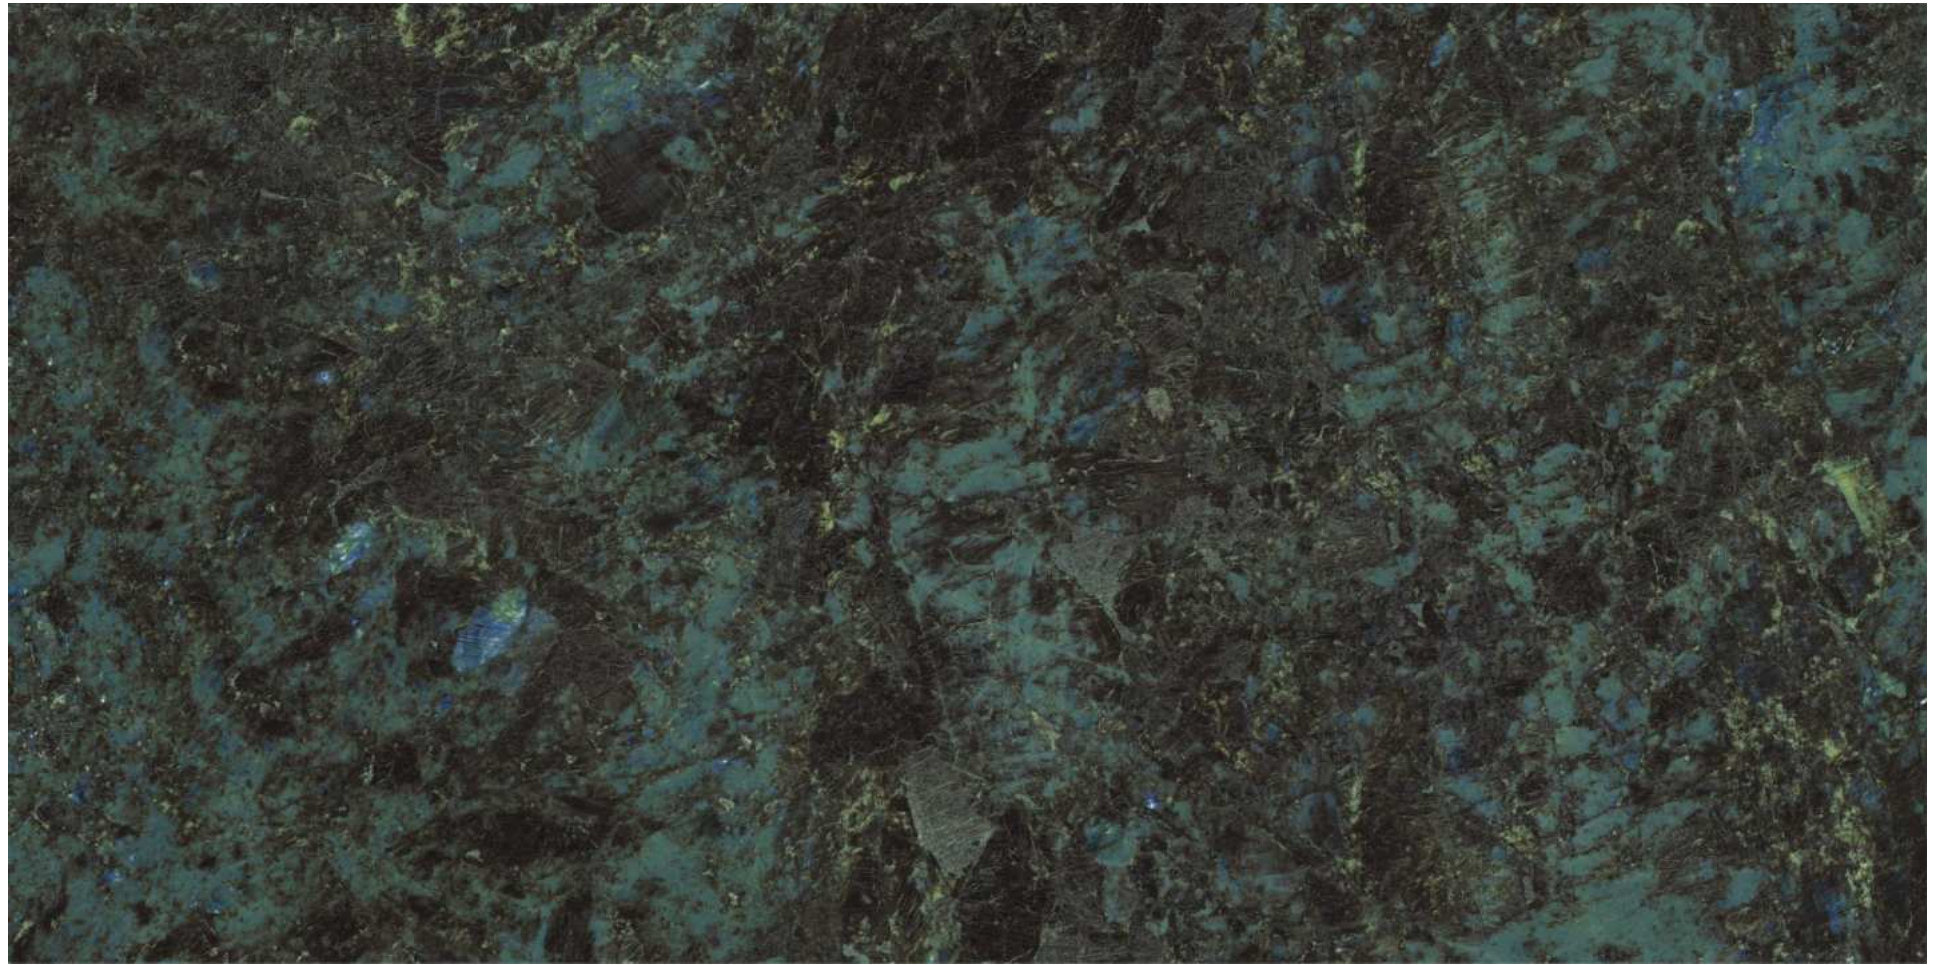

MIRROR
COLLECTION

**RAIN
FOREST**

RAIN FOREST

800x1600 mm

HIGH GLOSSY COLLECTION

RAIN FOREST

800x1600 mm

High Glossy