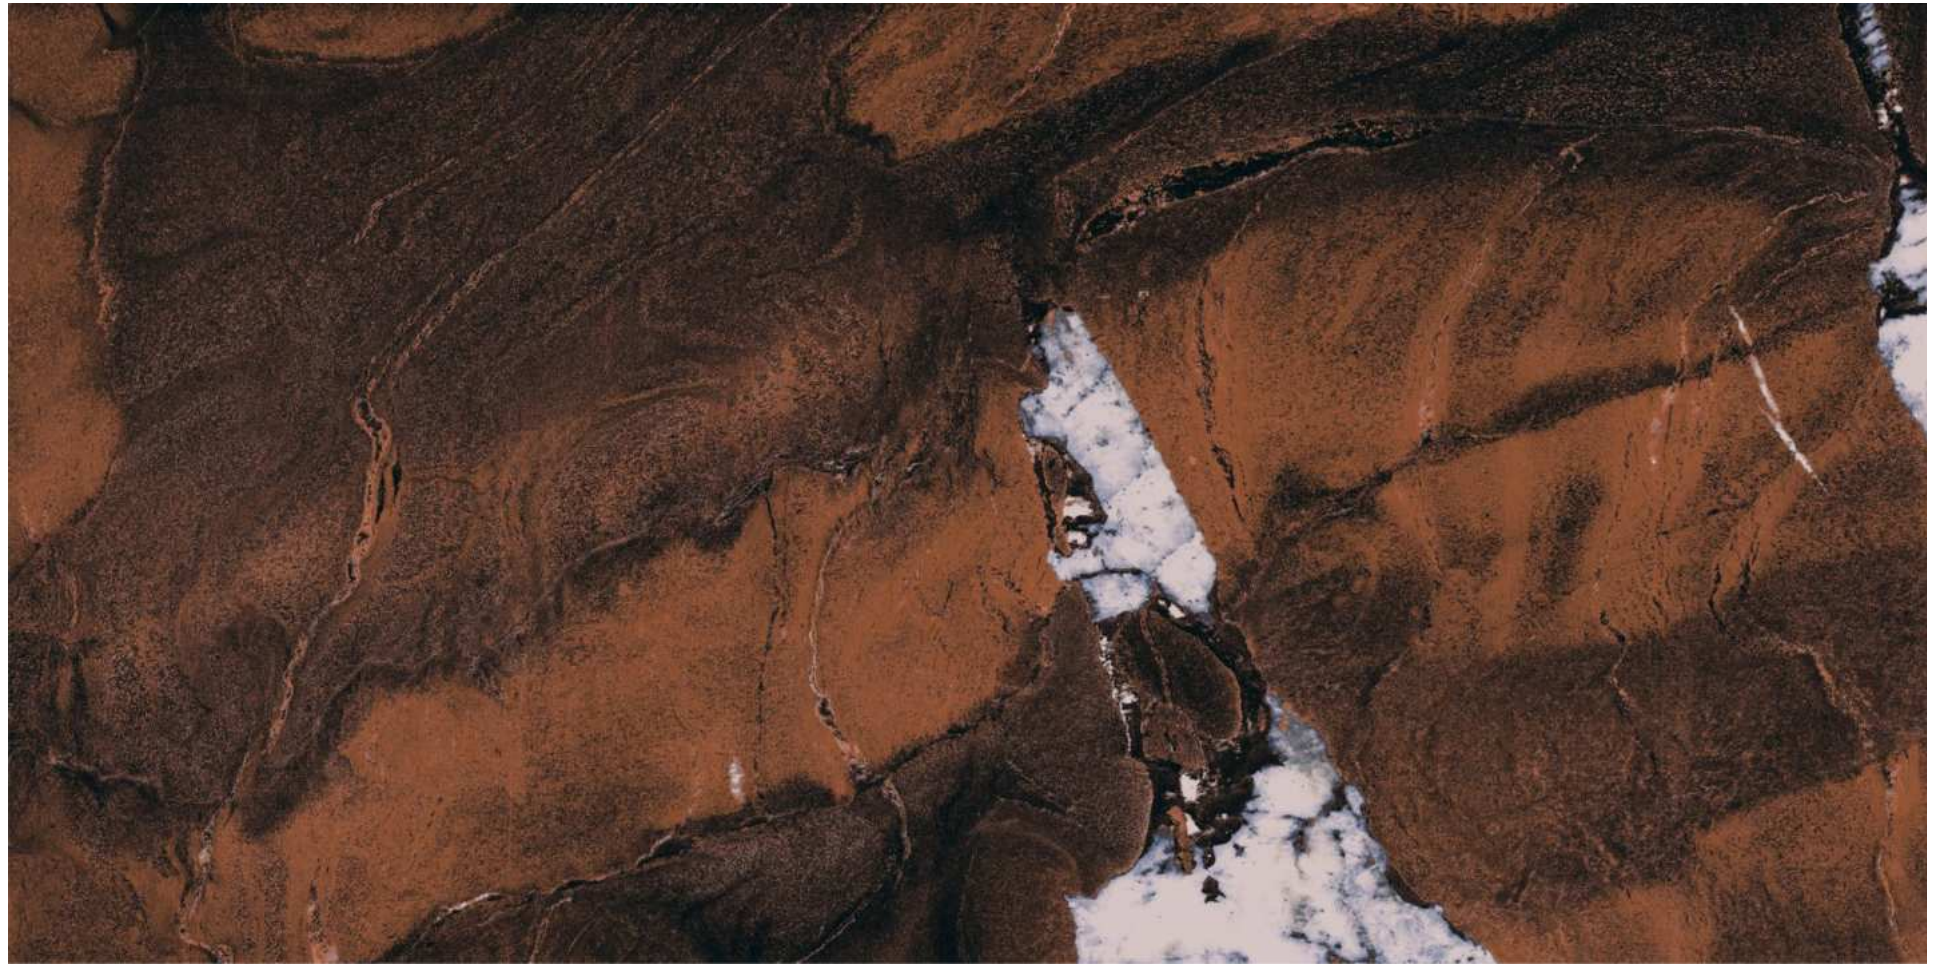

AVOCADO RED