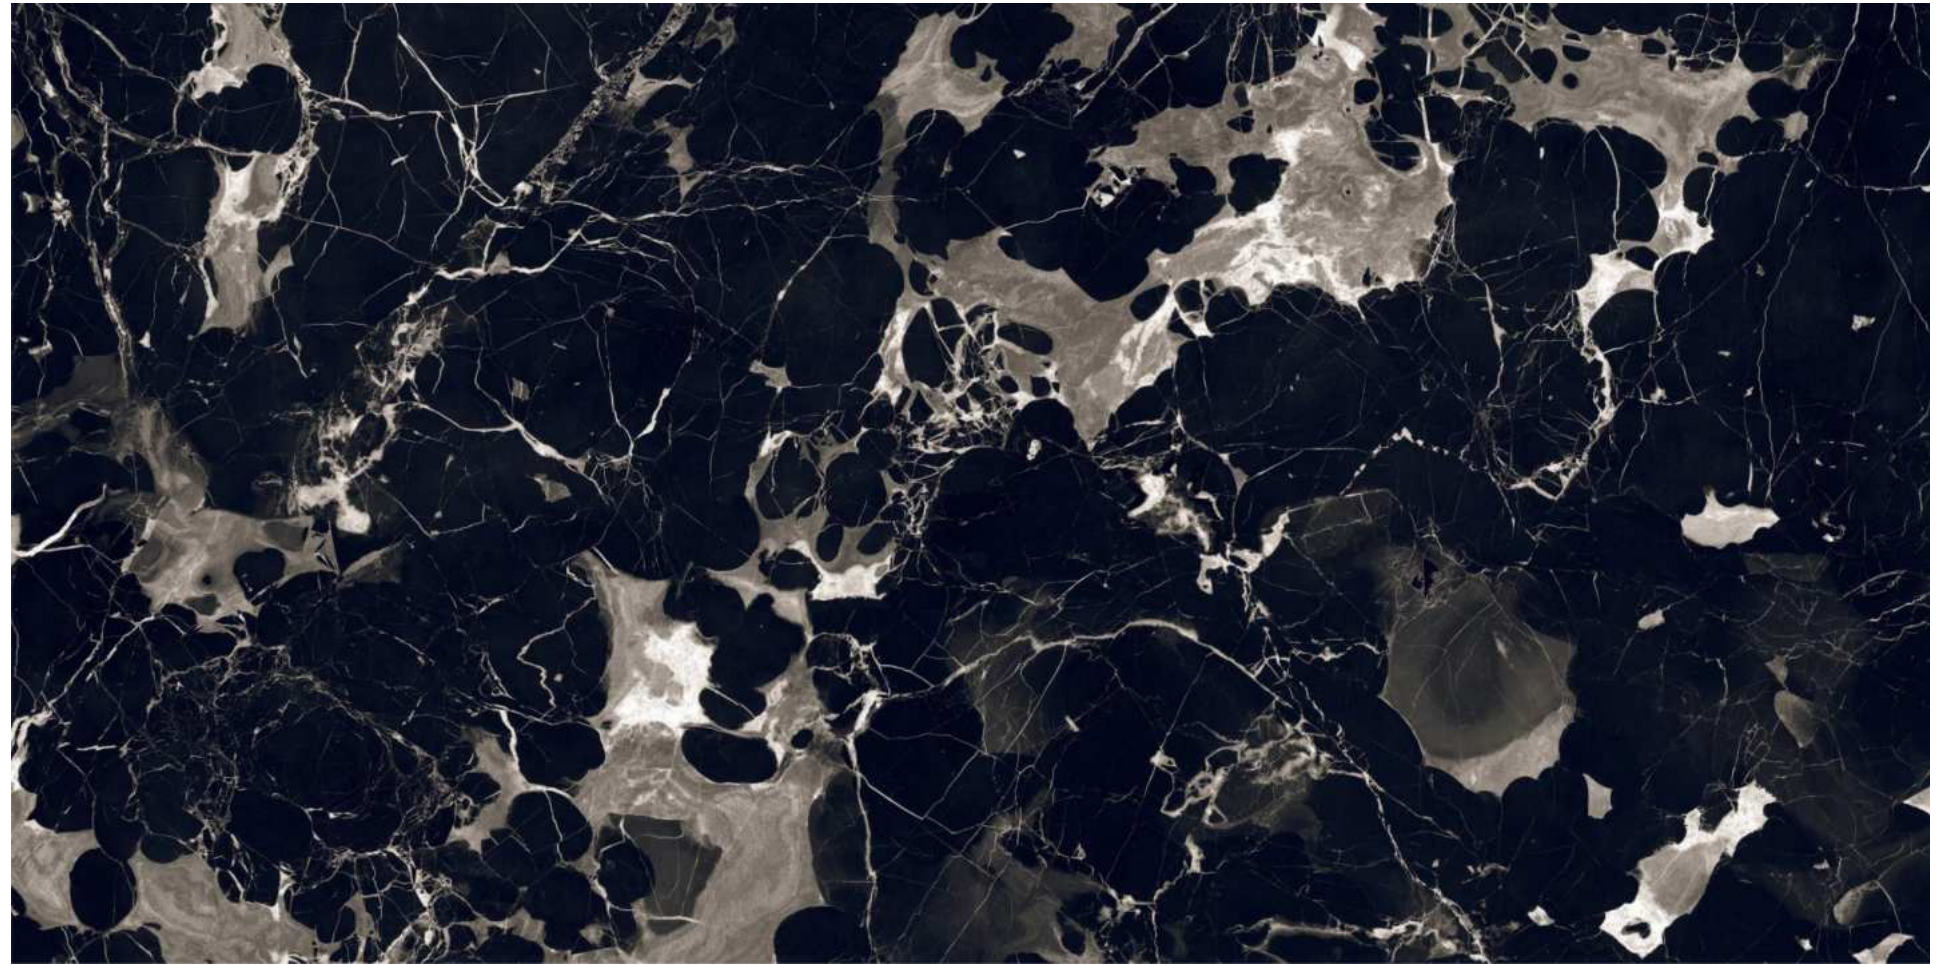

A reflection of
YOUR
Adoration

MIRROR
COLLECTION

BLACK
ROSE

BLACK ROSE

800x1600 mm

HIGH GLOSSY COLLECTION

BLACK ROSE

800x1600 mm