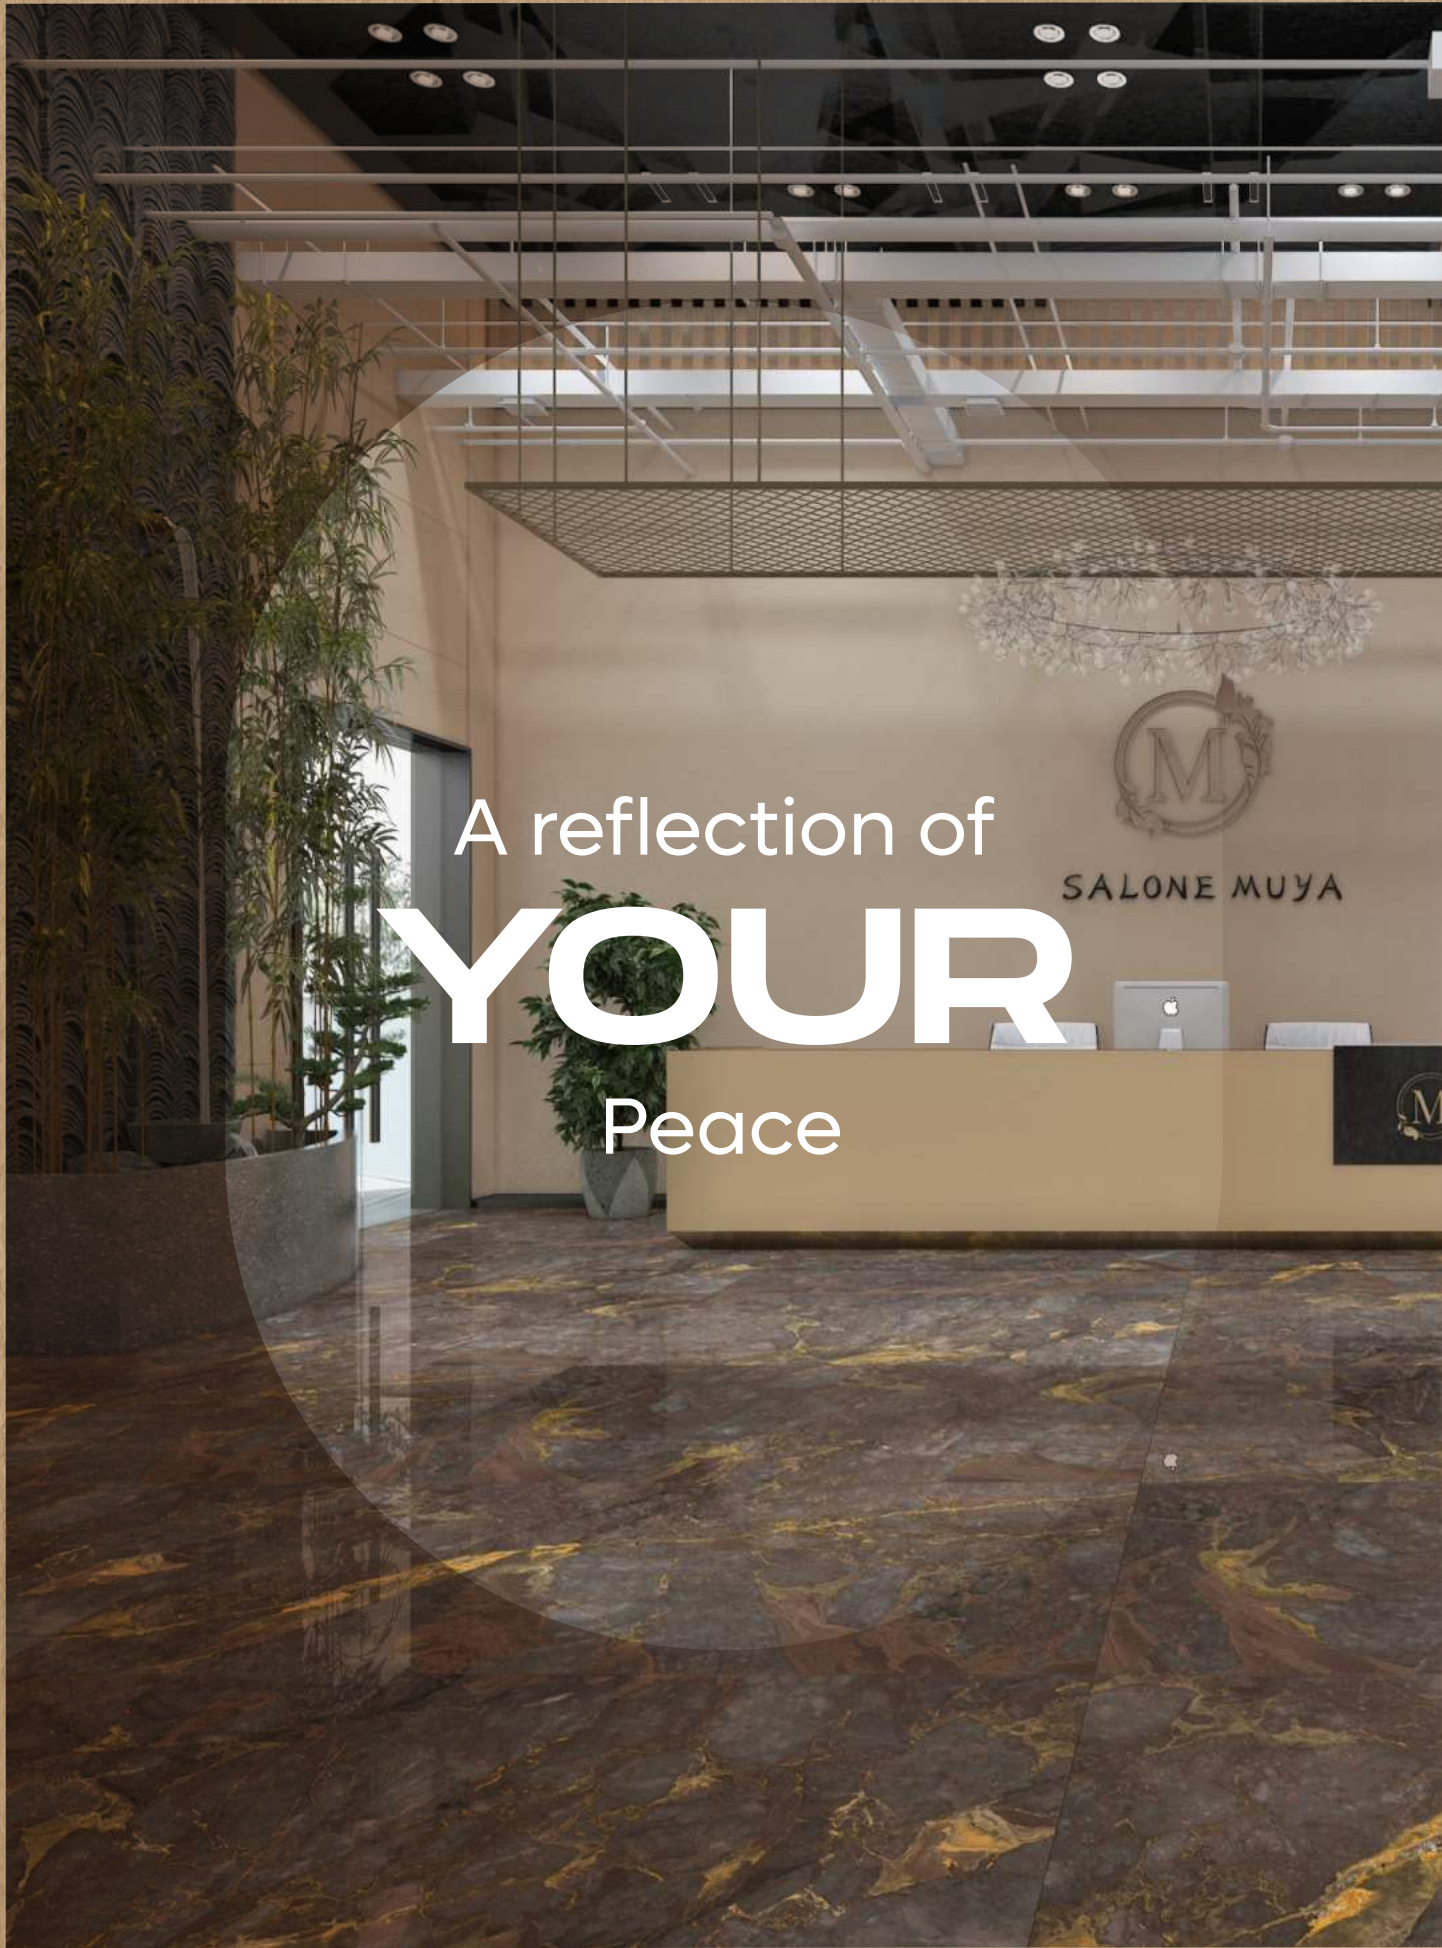

A reflection of
YOUR
Peace

MIRROR
COLLECTION

**PURPLE
MING**