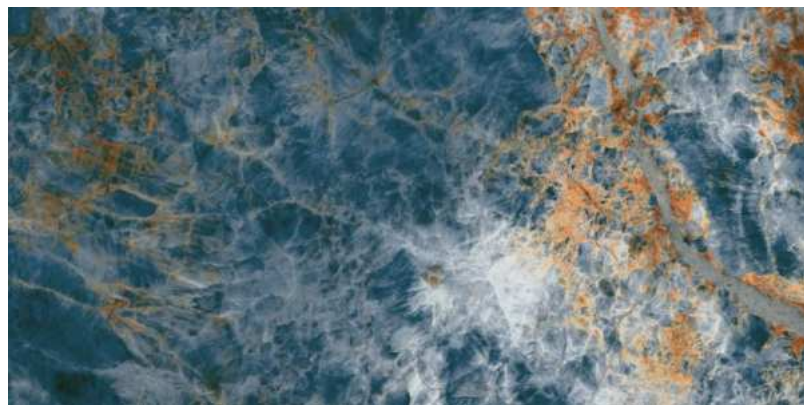

SKY ONYX

800x1600 mm

High Glossy

04

Technical Specification

CHARACTERISTICS	STANDARD AS PER ISO-13006/En14411 GROUP	VALUES	TEST METHOD
REGULATORY PROPERTIES			
Deviation in Lenth & Width	0.50%	0.20%	ISO - 10545-2
Deviation in Thickness	0.50%	0.50%	ISO - 10545-2
Straightness of Sides	0.50%	0.20%	ISO - 10545-2
Rectangularity	0.50%	0.20%	ISO - 10545-2
Surface Flatness	0.50%	0.20%	ISO - 10545-2
Color Difference	Unaltered	No Change	ISO - 10545-16
Glossiness	As per Mfg.	>90%	Glossmeter
STRUCTURAL PROPERTIES			
Water Absorption	<0.05%	<0.05%	ISO - 10545-3
Apparent Density	>2.00 g/cc	>2.10 g/cc	DIN 51082
MASSIVE MECHANICAL PROPERTIES			
Modulus of Repture	Min 35N/MM2	Min 40N/MM2	ISO - 10545-4
Breaking Strength	Min. 1300 N	Min. 2000 N	ISO - 10545-4
Impact Resistance	As per Mfg.	Min. 0.55	ISO - 10545-5
SURFACE MECHANICAL PROPERTIES			
Surface Abrasion Resistance	As per Mfg.	Min. class 3	ISO - 10545-7
Moh's Hardness	As per Mfg.	Min. class 4	EN 101
THERMO HYGROMETRIC PROPERTIES			
Frost Resistance	No Damage	No Damage	ISO - 10545-12
Thermal Shock Resistance	No Damage	No Damage	ISO - 10545-09
Moisture Expansion	Nil	Nil	ISO - 10545-10
Thermal Expansion	Max 9.0x10 ⁻⁶	Max 6.5x10 ⁻⁶	ISO - 10545-08
Crazing Resistance	As per Mfg.	Min 10 Cycle	ISO - 10545-11
CHEMICAL PROPERTIES			
Chemical Resistance	No Damage	No Damage	ISO - 10545-13
Stain Resistance	Resistant	Resistant	ISO - 10545-14
SAFETY PROPERTIES			
Slip Resistance	As per Mfg.	>0.40	ISO - 10545-17
Fire Resistance	As per Mfg.	Fire Proof	N.A.