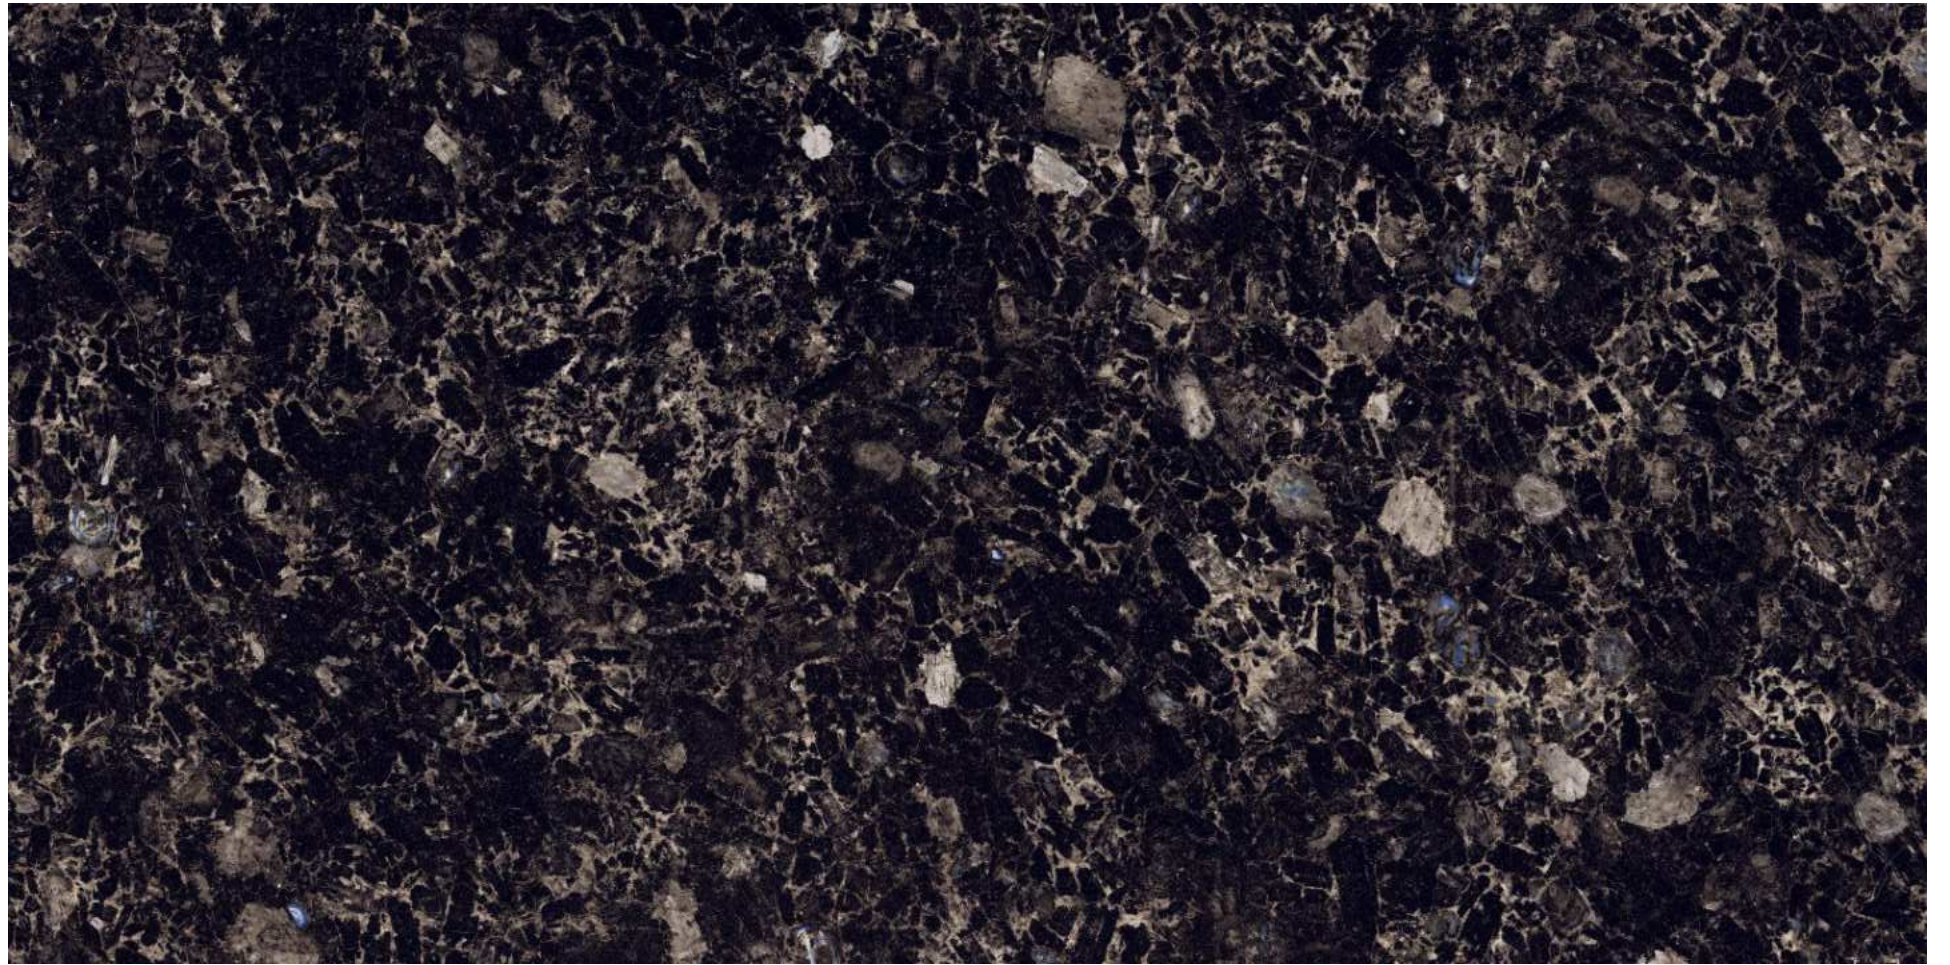

BLUE DIAMOND