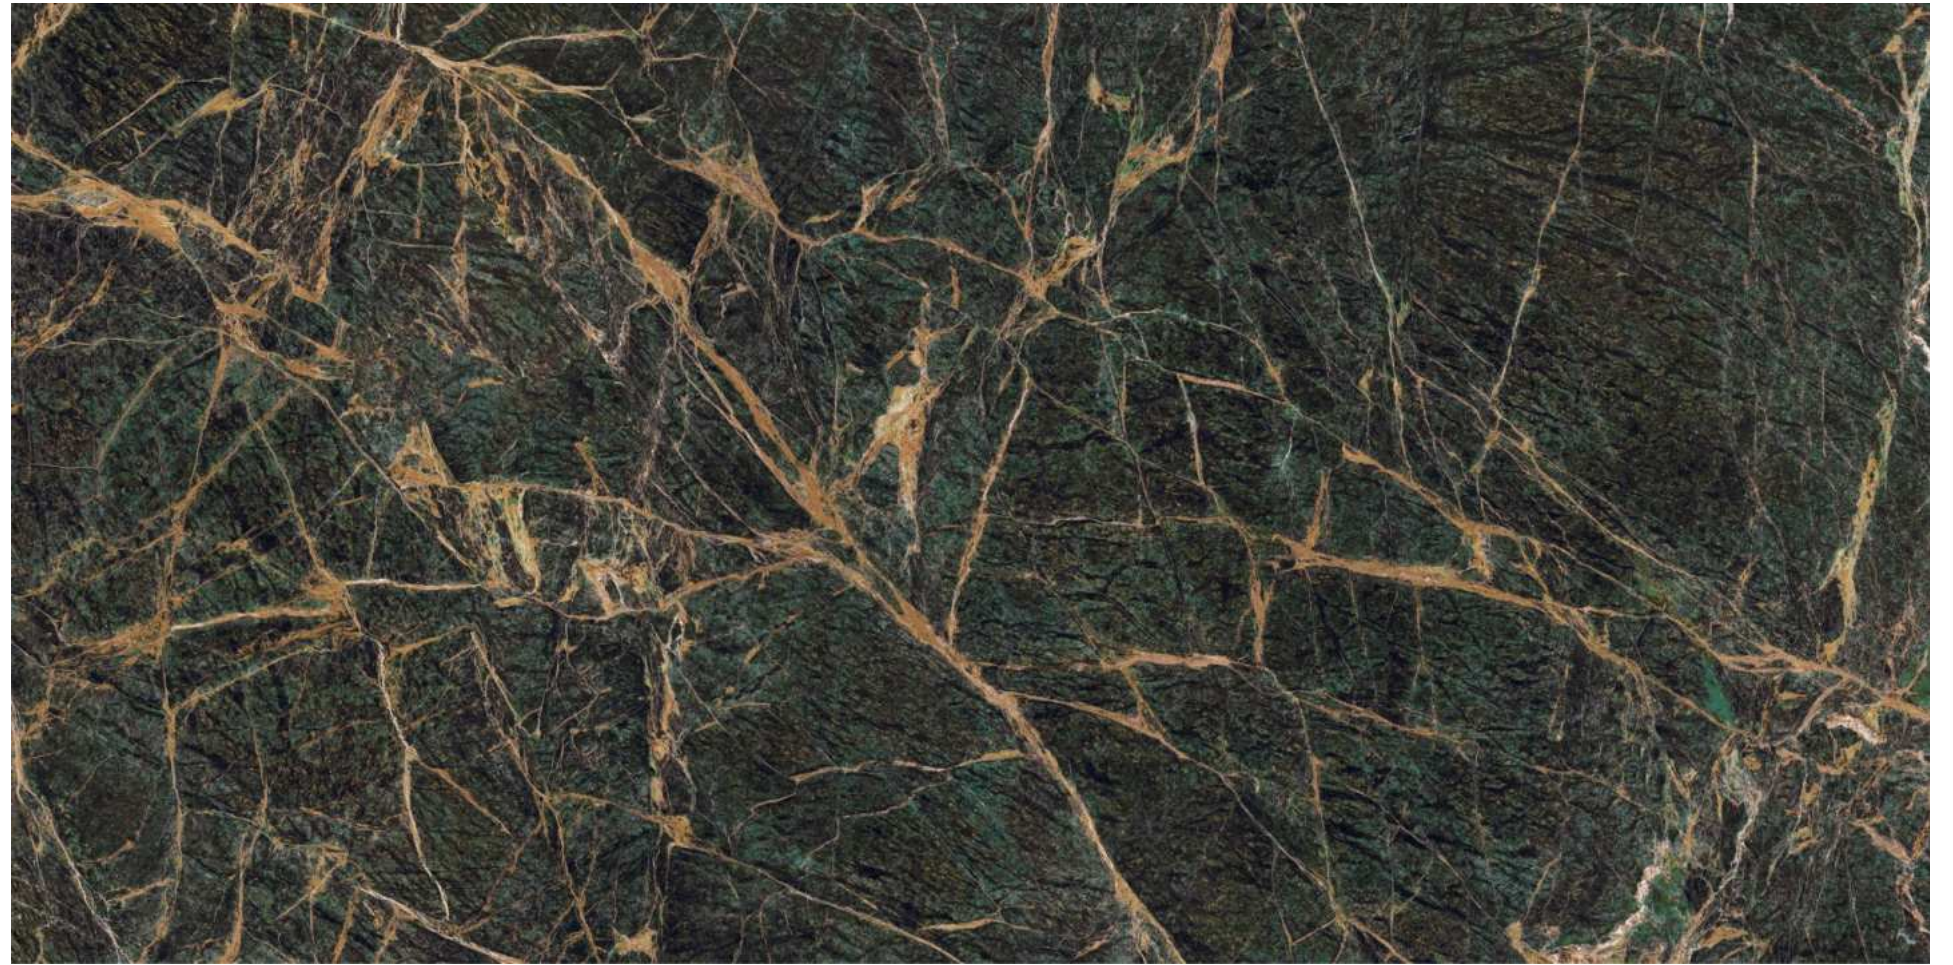

YOUR

Empathy

MIRROR
COLLECTION

**ZEBRANO
OLIVE**

ZEBRANO OLIVE

800x1600 mm
HIGH GLOSSY COLLECTION

ZEBRANO OLIVE

—————
800x1600 mm