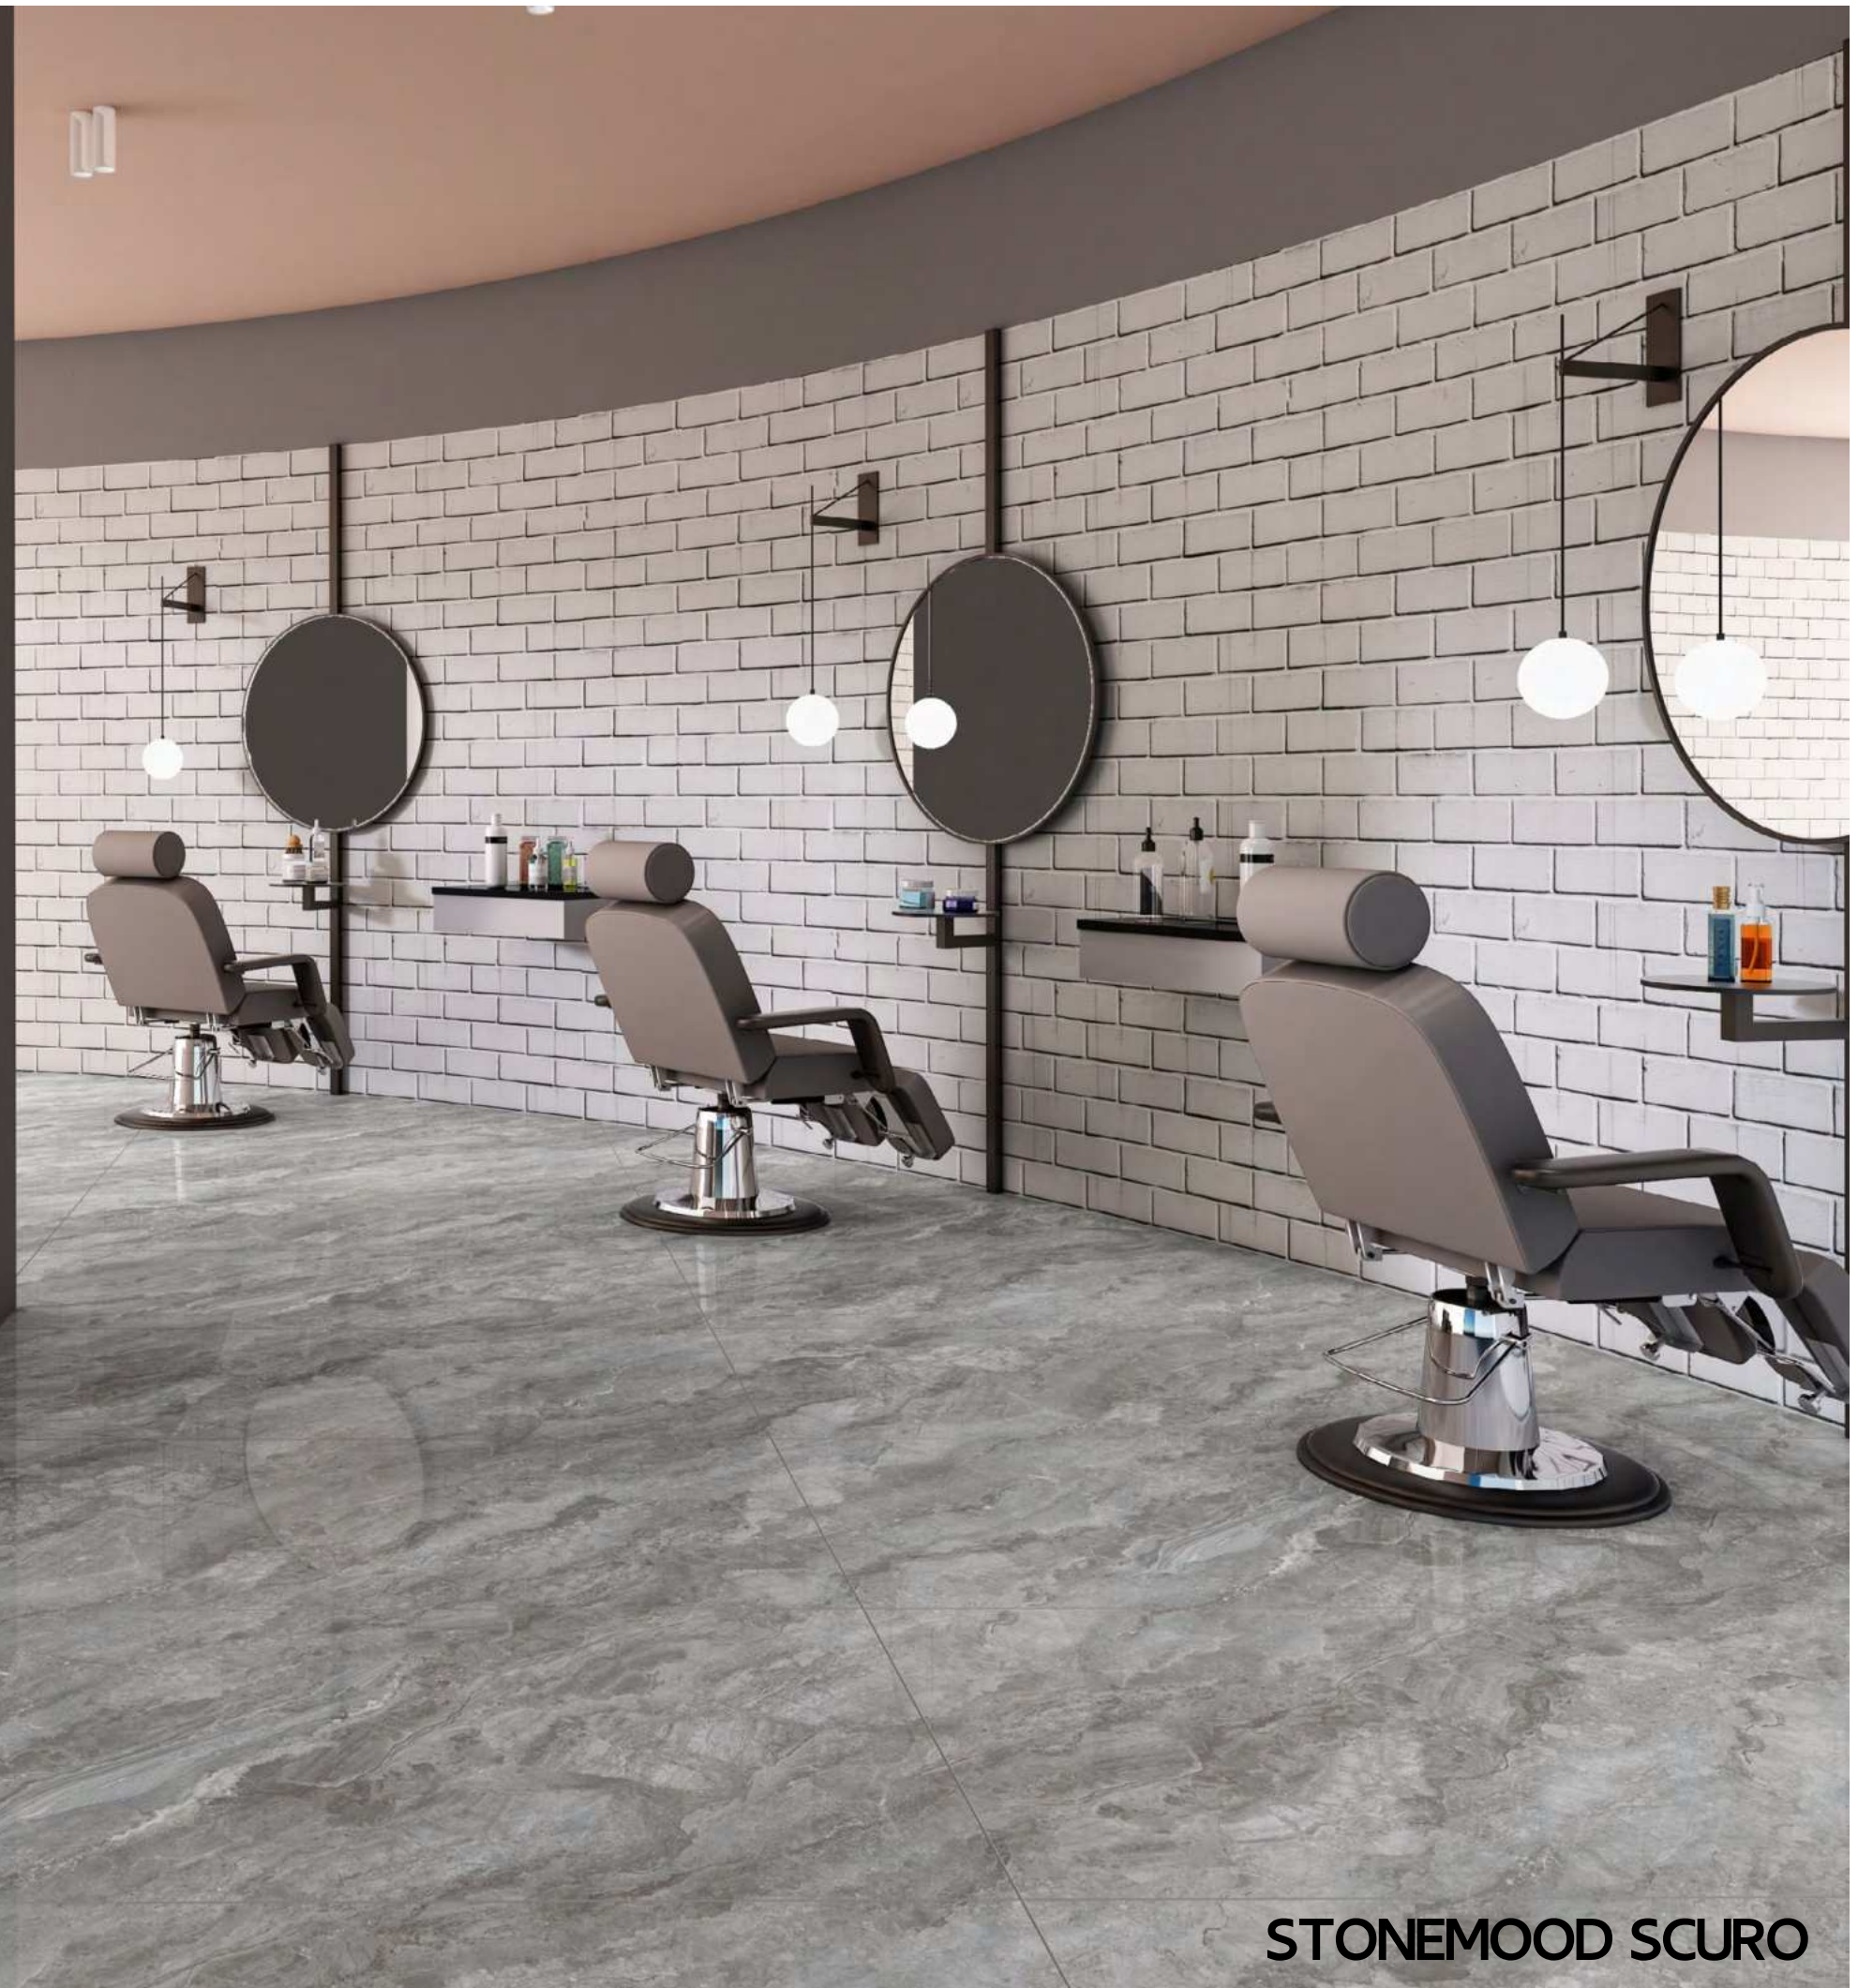

# STONEMOOD GREIGE

Size :  
800x1600mm

Finish :  
Glossy-Endless

Thickness :  
09mm

Random :  
04

Blush  
MAKEUP & BEAUTY

STONEMOOD SCURO