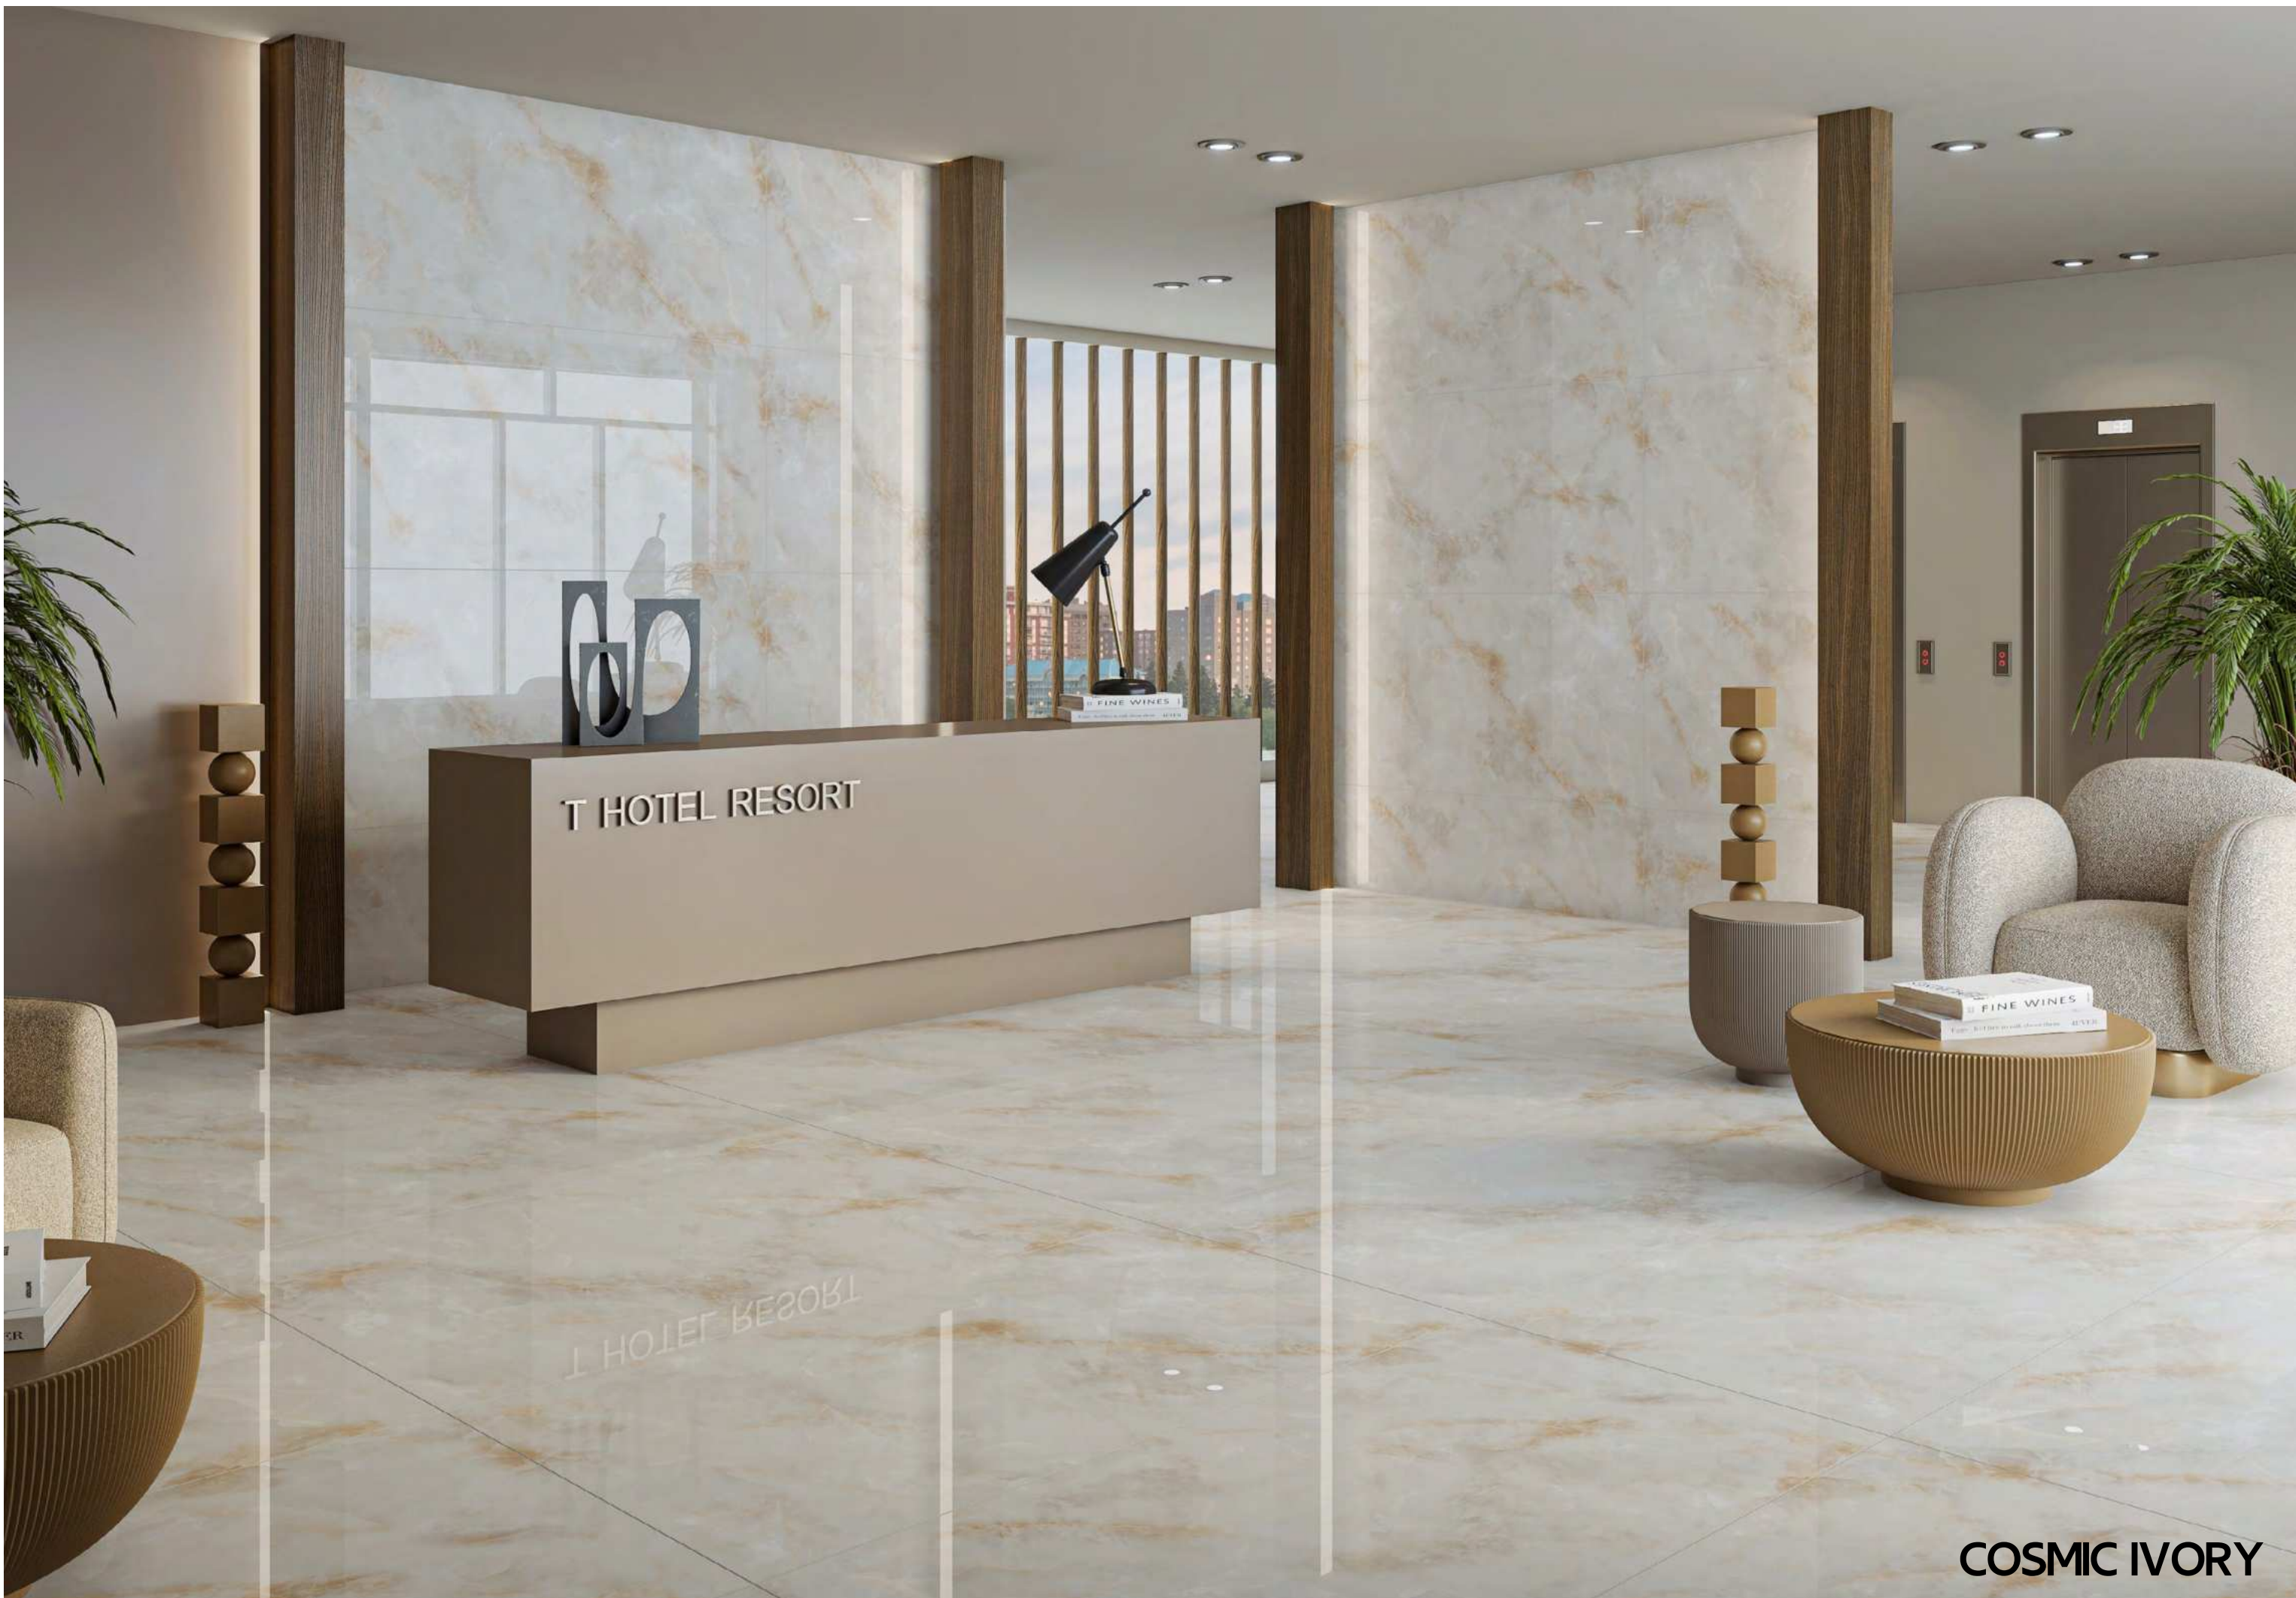

T HOTEL RESORT

COSMIC IVORY