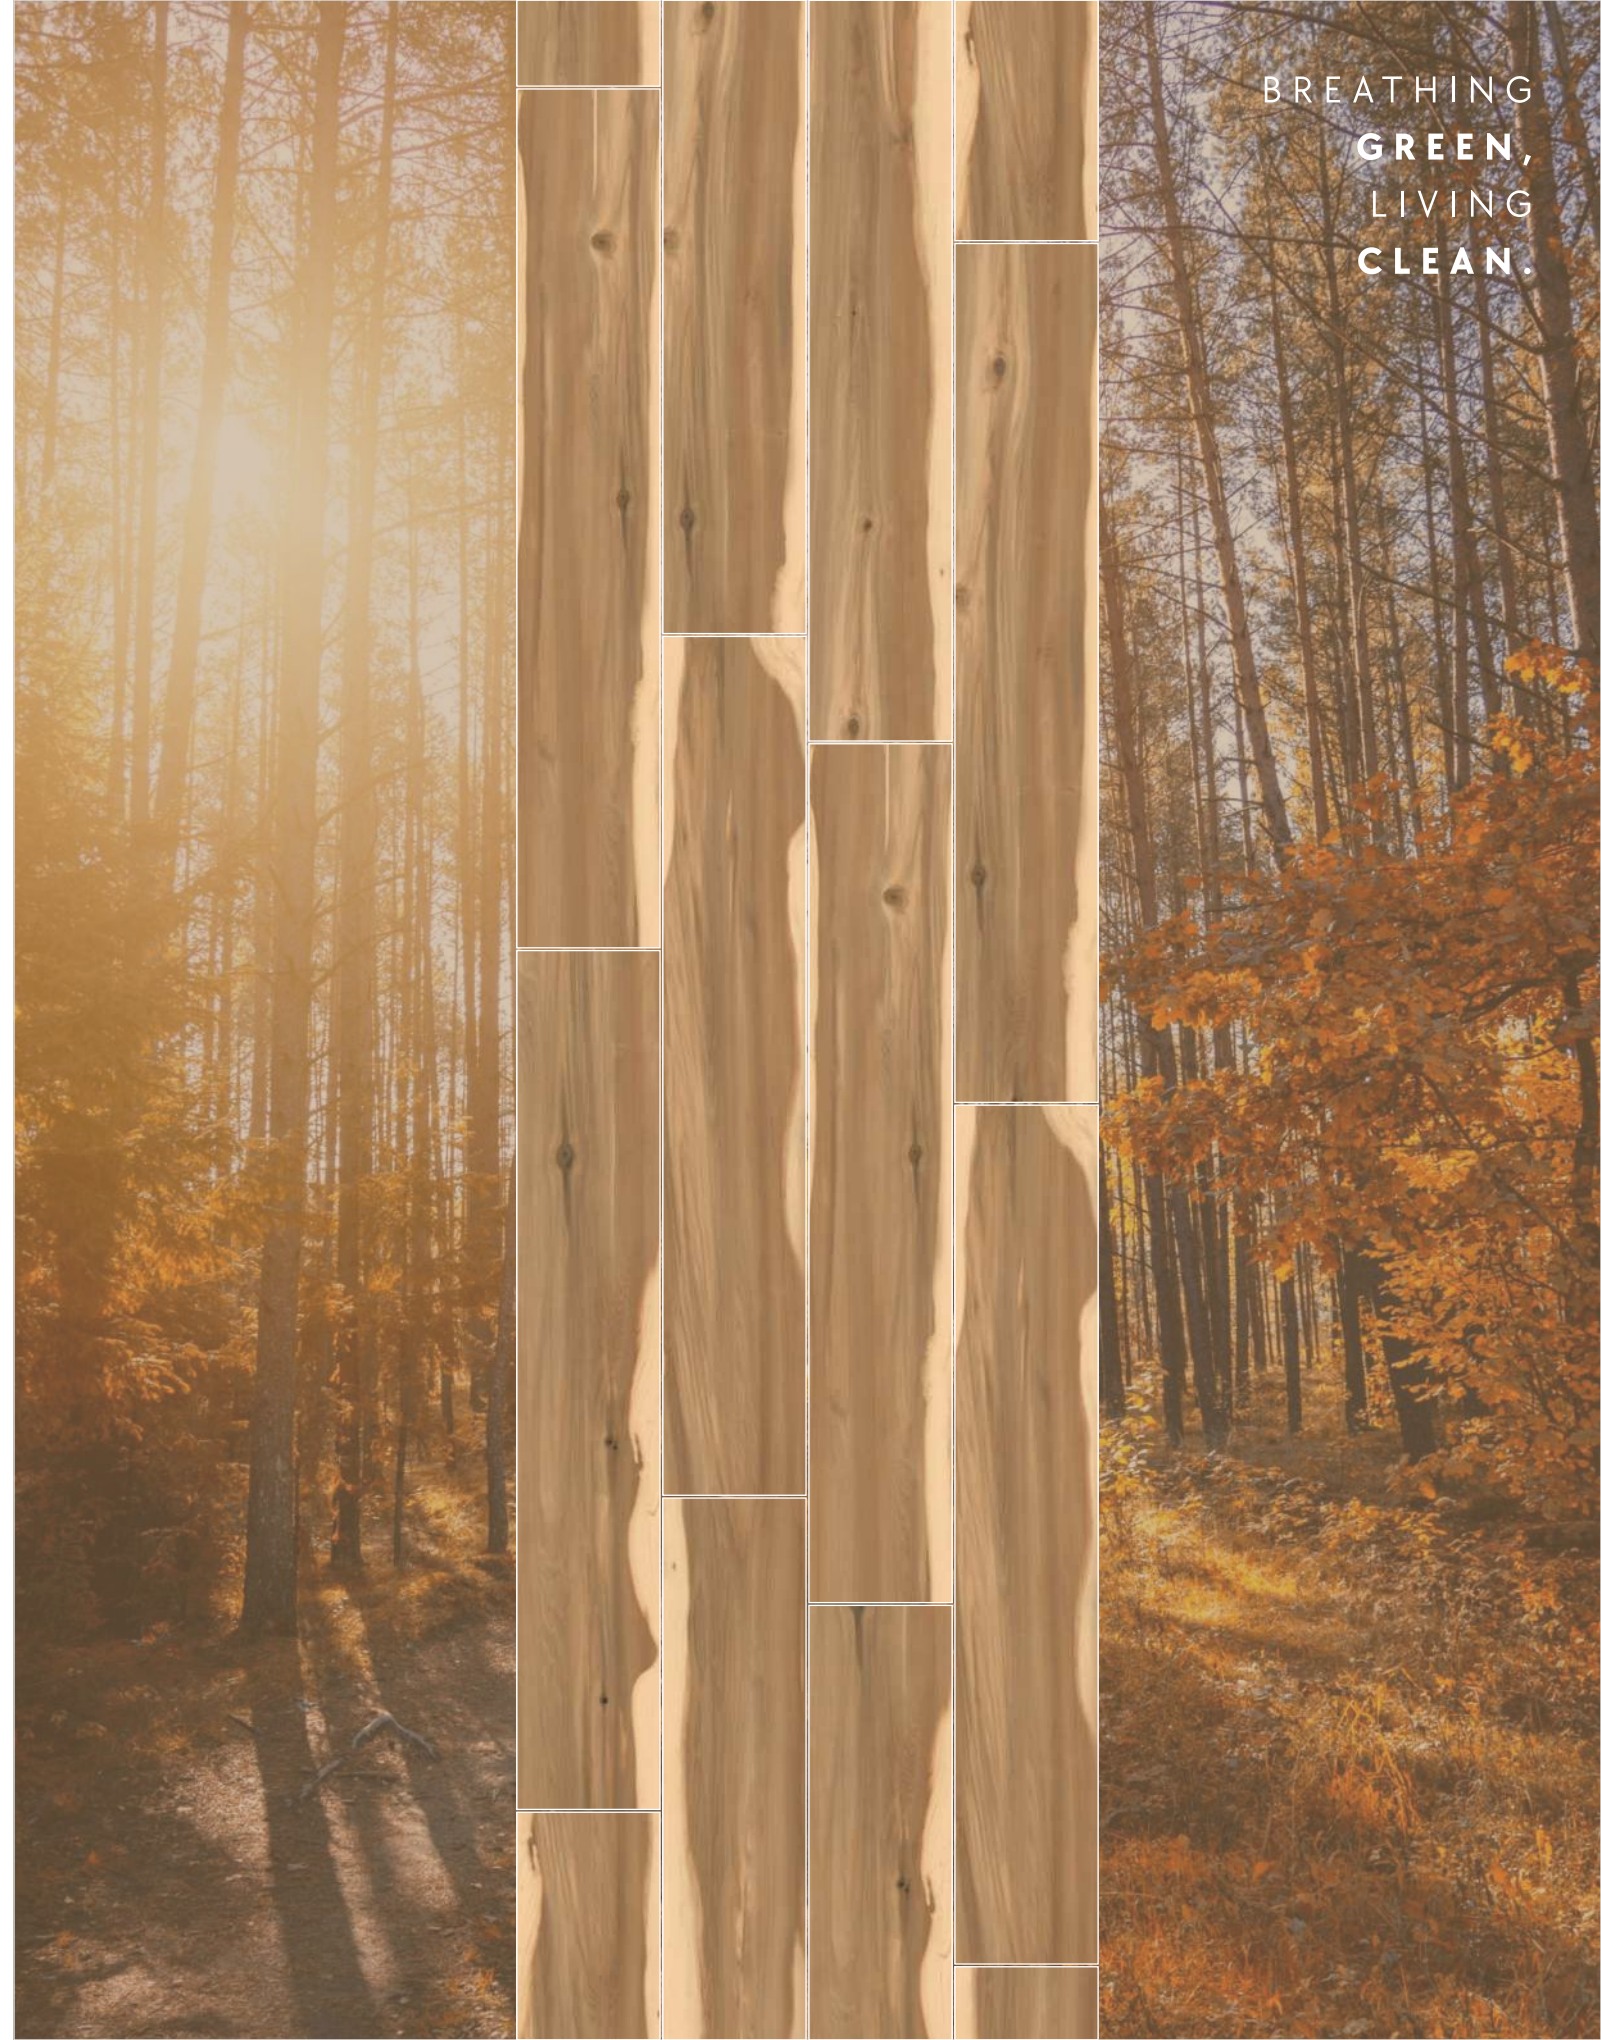

AMAZON
COLLECTION

English Willow Brown

Size : 200x1200mm | Surface : Natural

Slip Resistance

Slight Variation

★ Random-7

BREATHING
GREEN,
LIVING
CLEAN.

WOODLAND
WISDOM,
NATURE'S
KINGDOM.