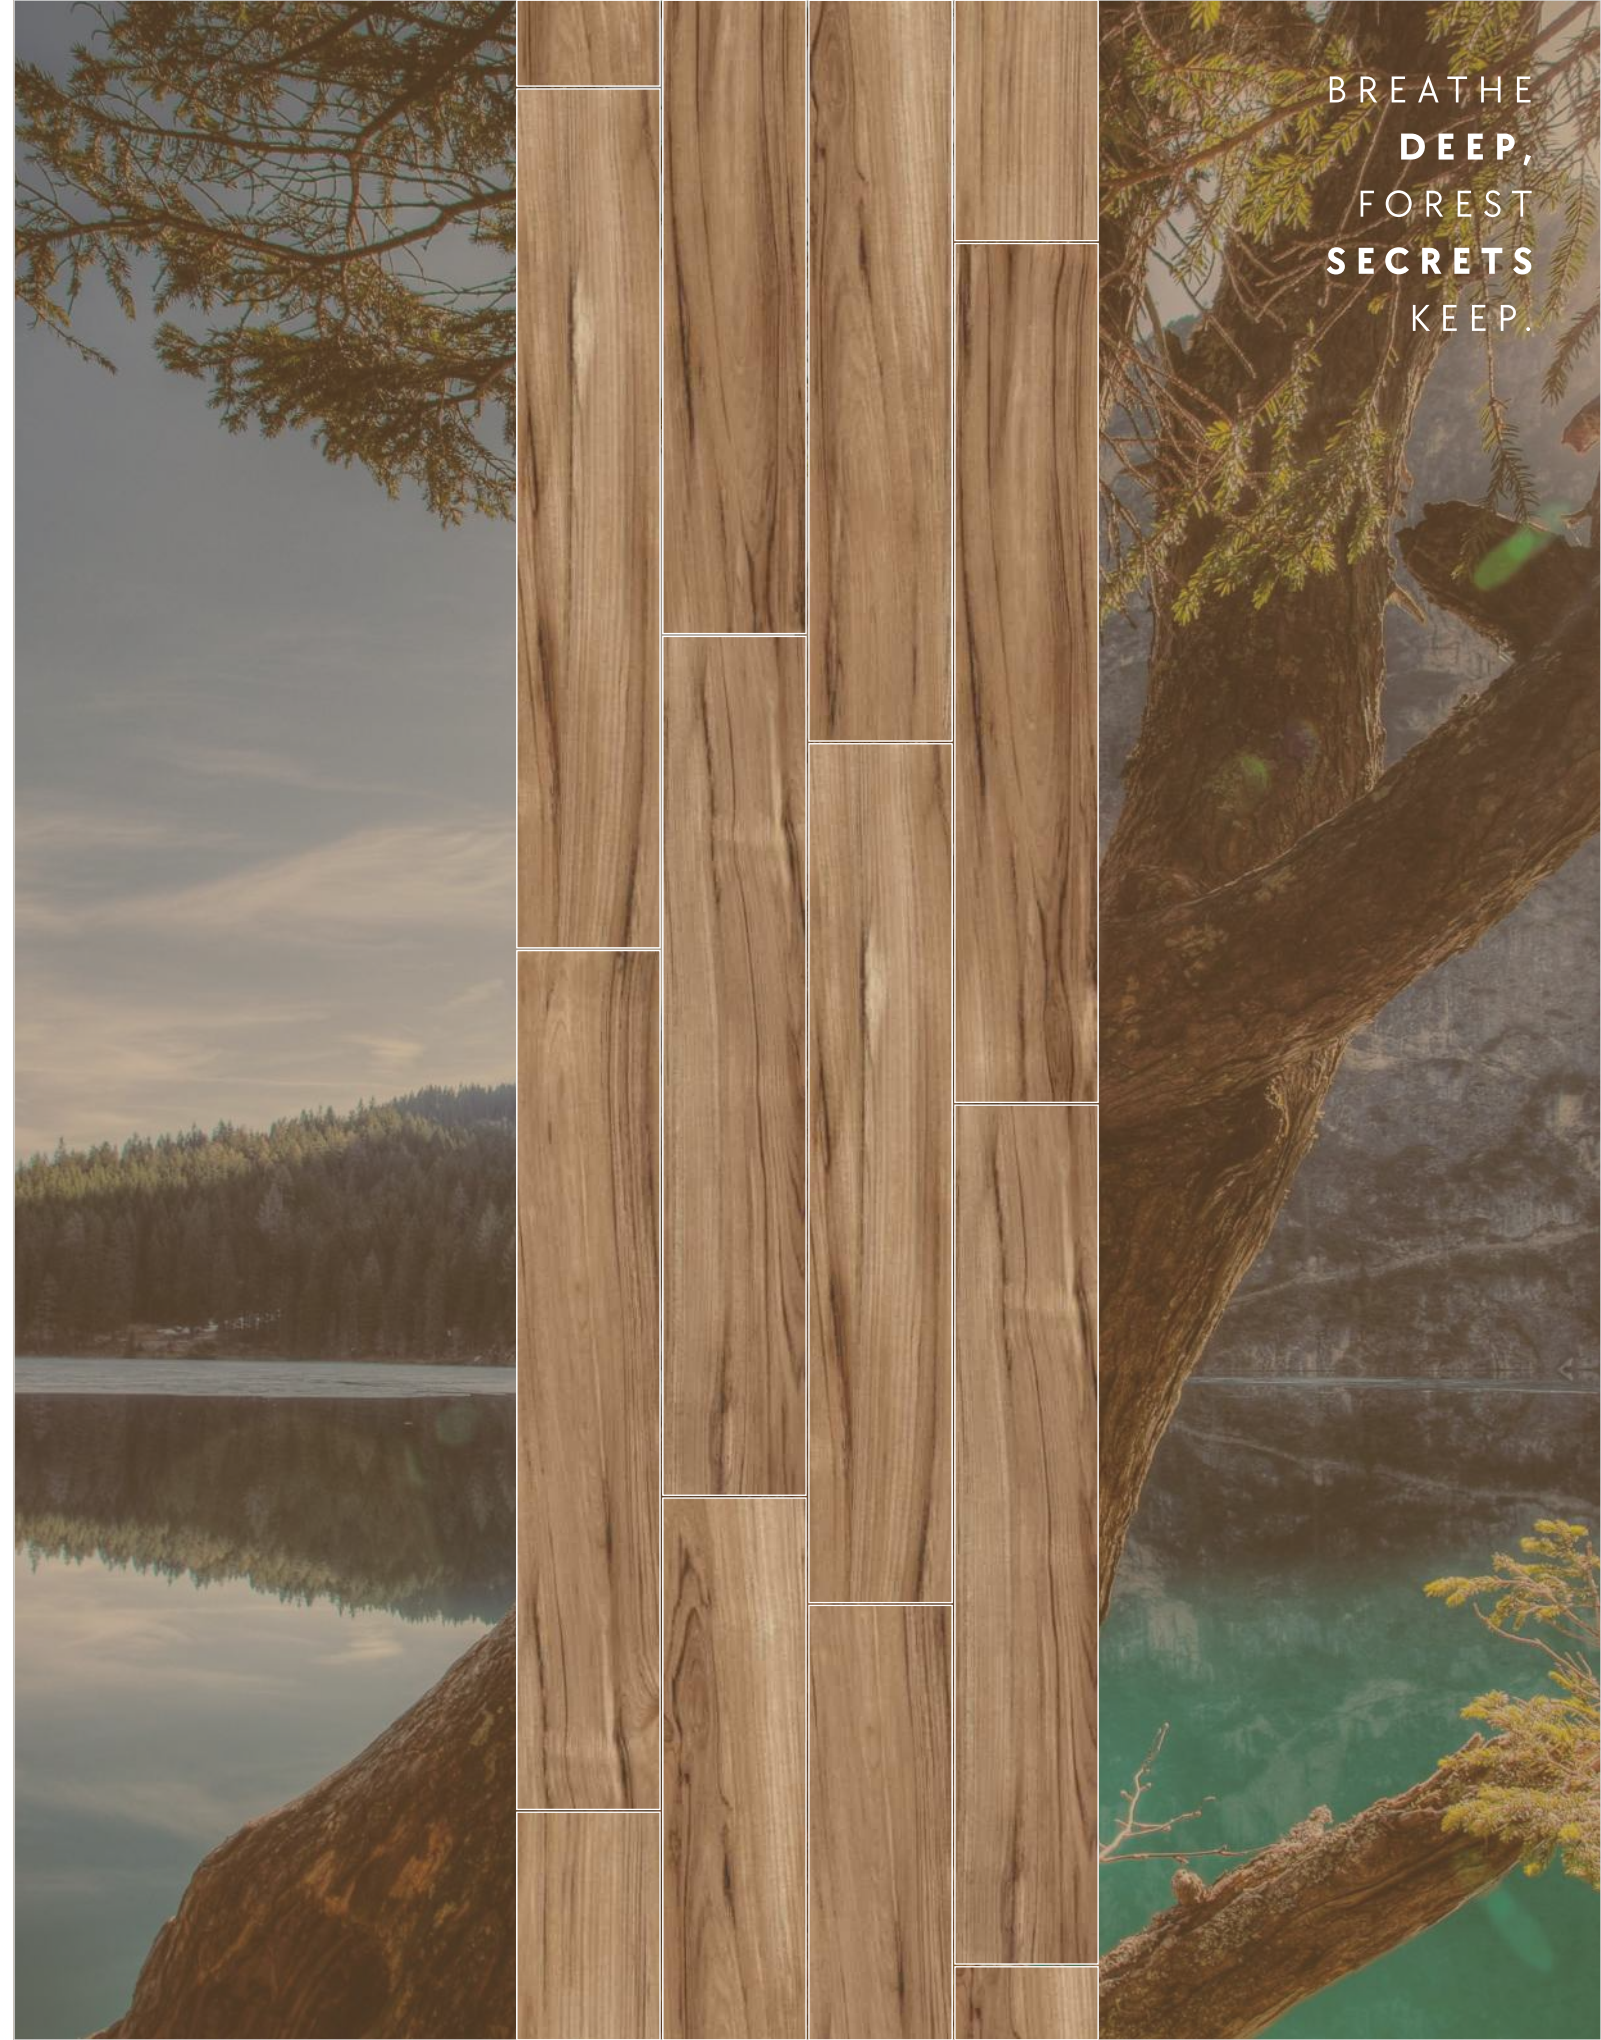

Slight Variation

★ Random-7

WOODLAND
WISDOM,
SUSTAINABLE
KINGDOM.

FROM GROVE
TO GLEN,
NATURE'S
SILENT PEN.

AMAZON
COLLECTION

Mohagney Wood Honey

Size : 200x1200mm | Surface : Natural

Slip Resistance

Slight Variation

★ Random-7

Mohagney Wood Honey

AMAZON
COLLECTION

Mohagney Wood Natural

Size : 200x1200mm | Surface : Natural

Slip Resistance

Slight Variation

★ Random-7

BREATHE
DEEP,
FOREST
SECRETS
KEEP.

Mohagney Wood Natural

WHISPERS
OF THE WOODS,
ECHOES
OF GOOD.

AMAZON
COLLECTION

Mohagney Wood Wenge

Size : 200x1200mm | Surface : Natural

Slip Resistance