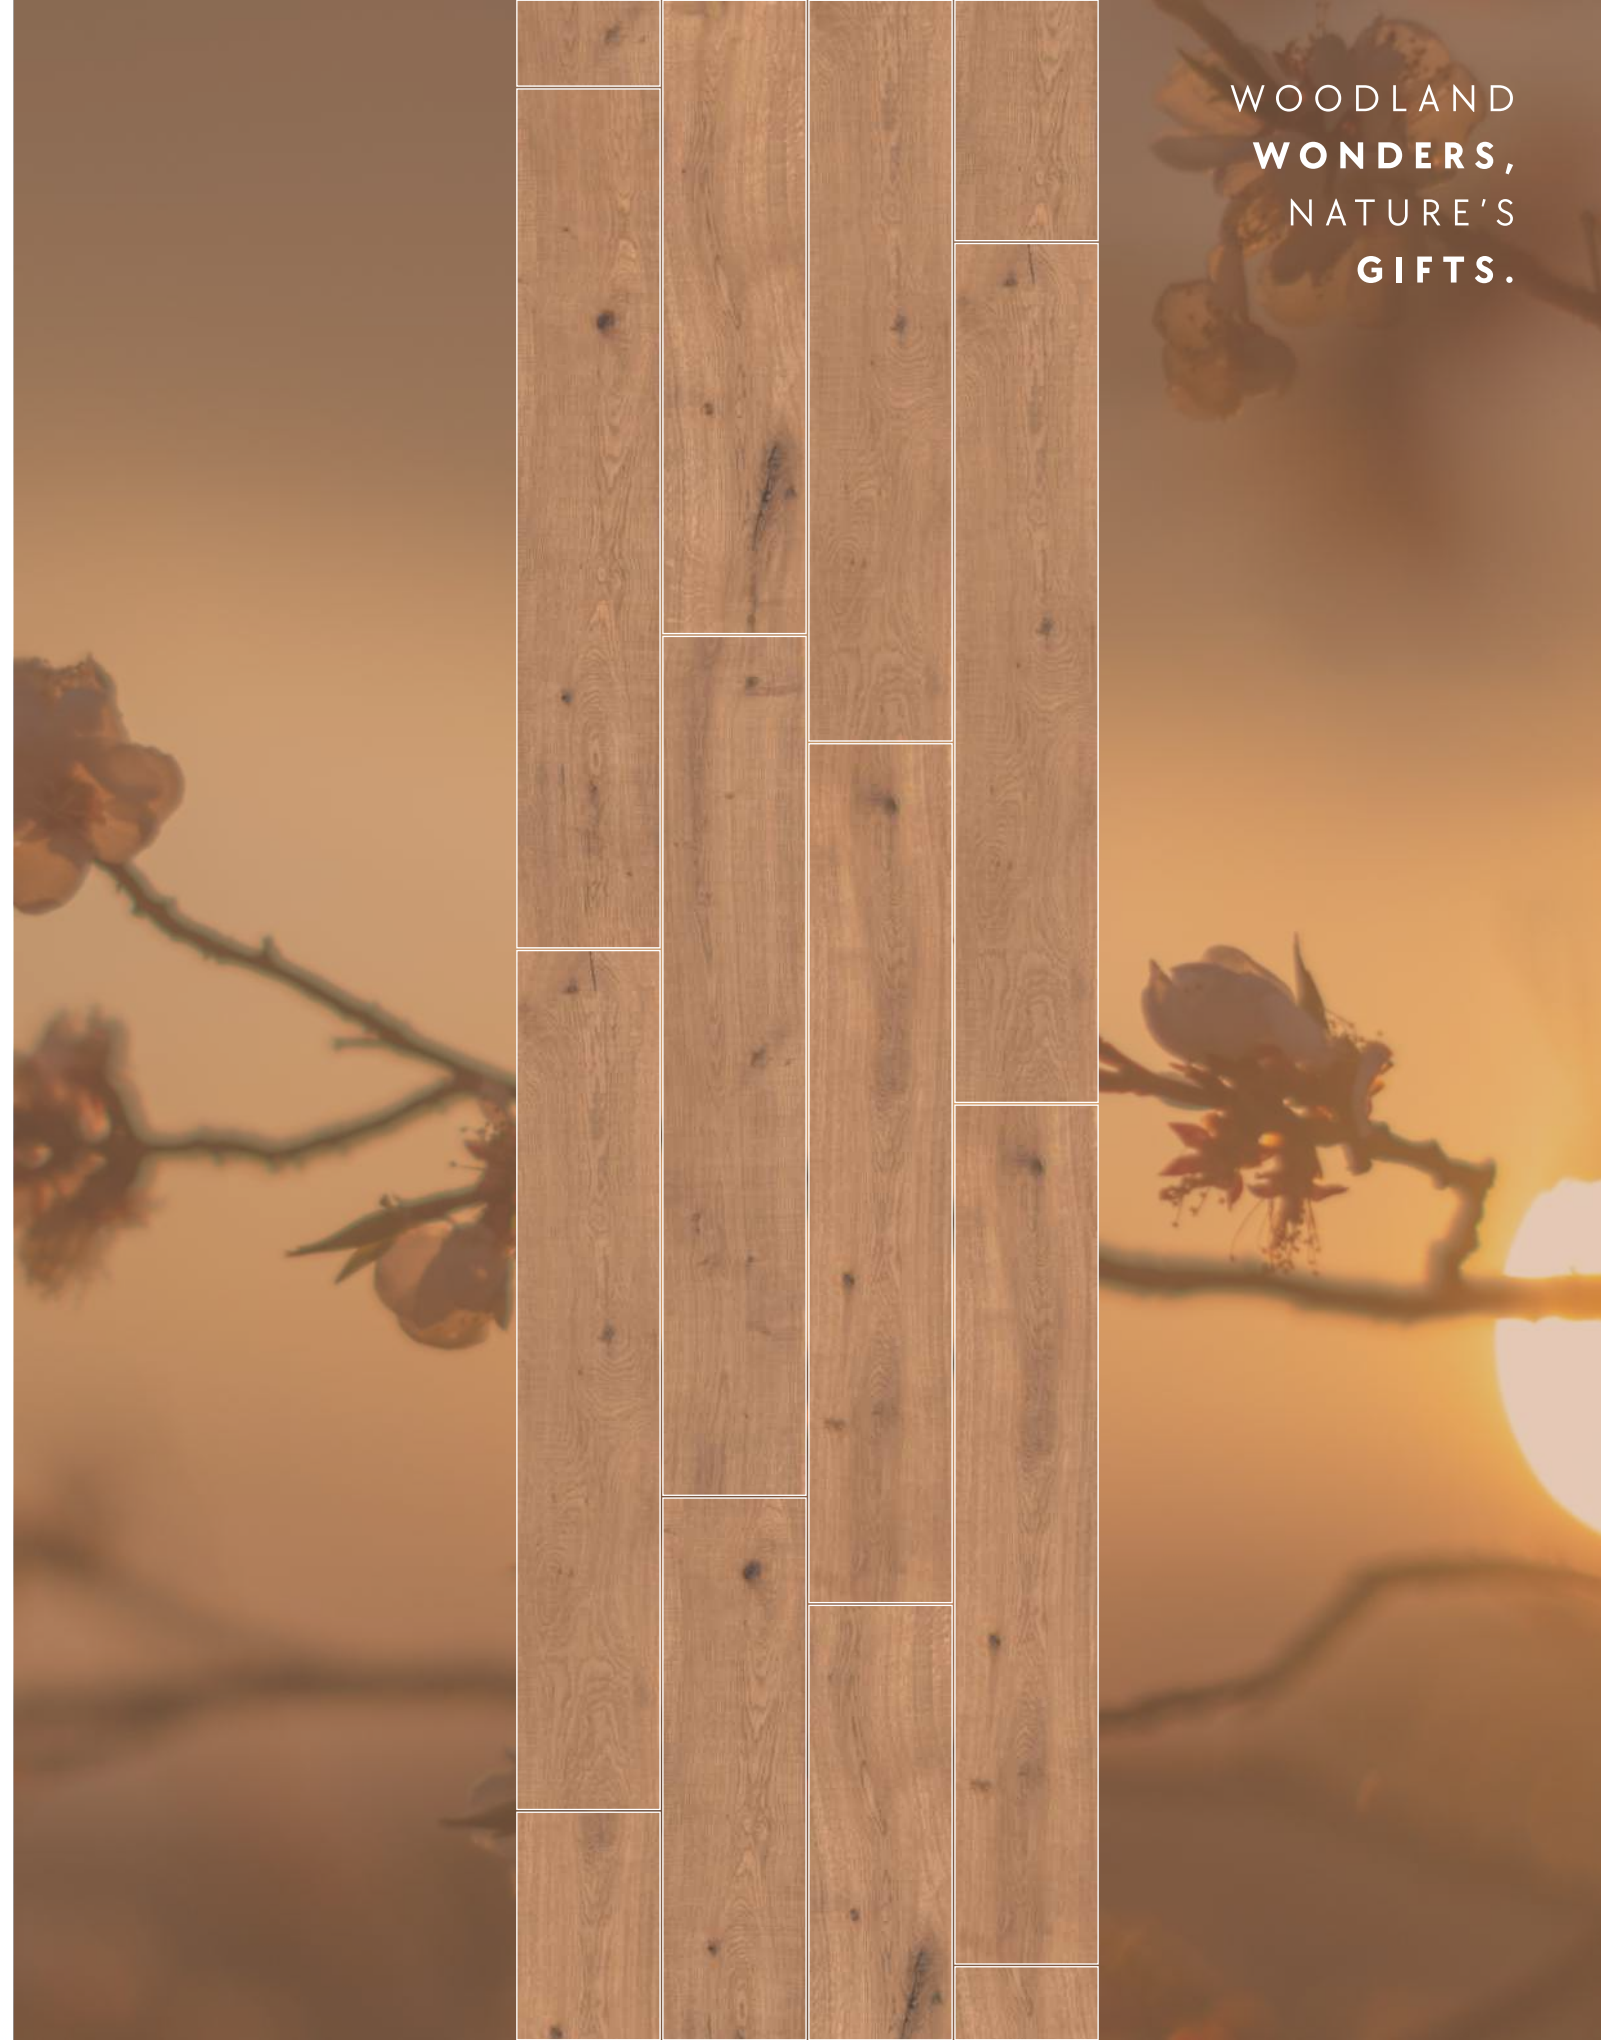

★ Random-5

WOODLAND
WONDERS,
NATURE'S
GIFTS.