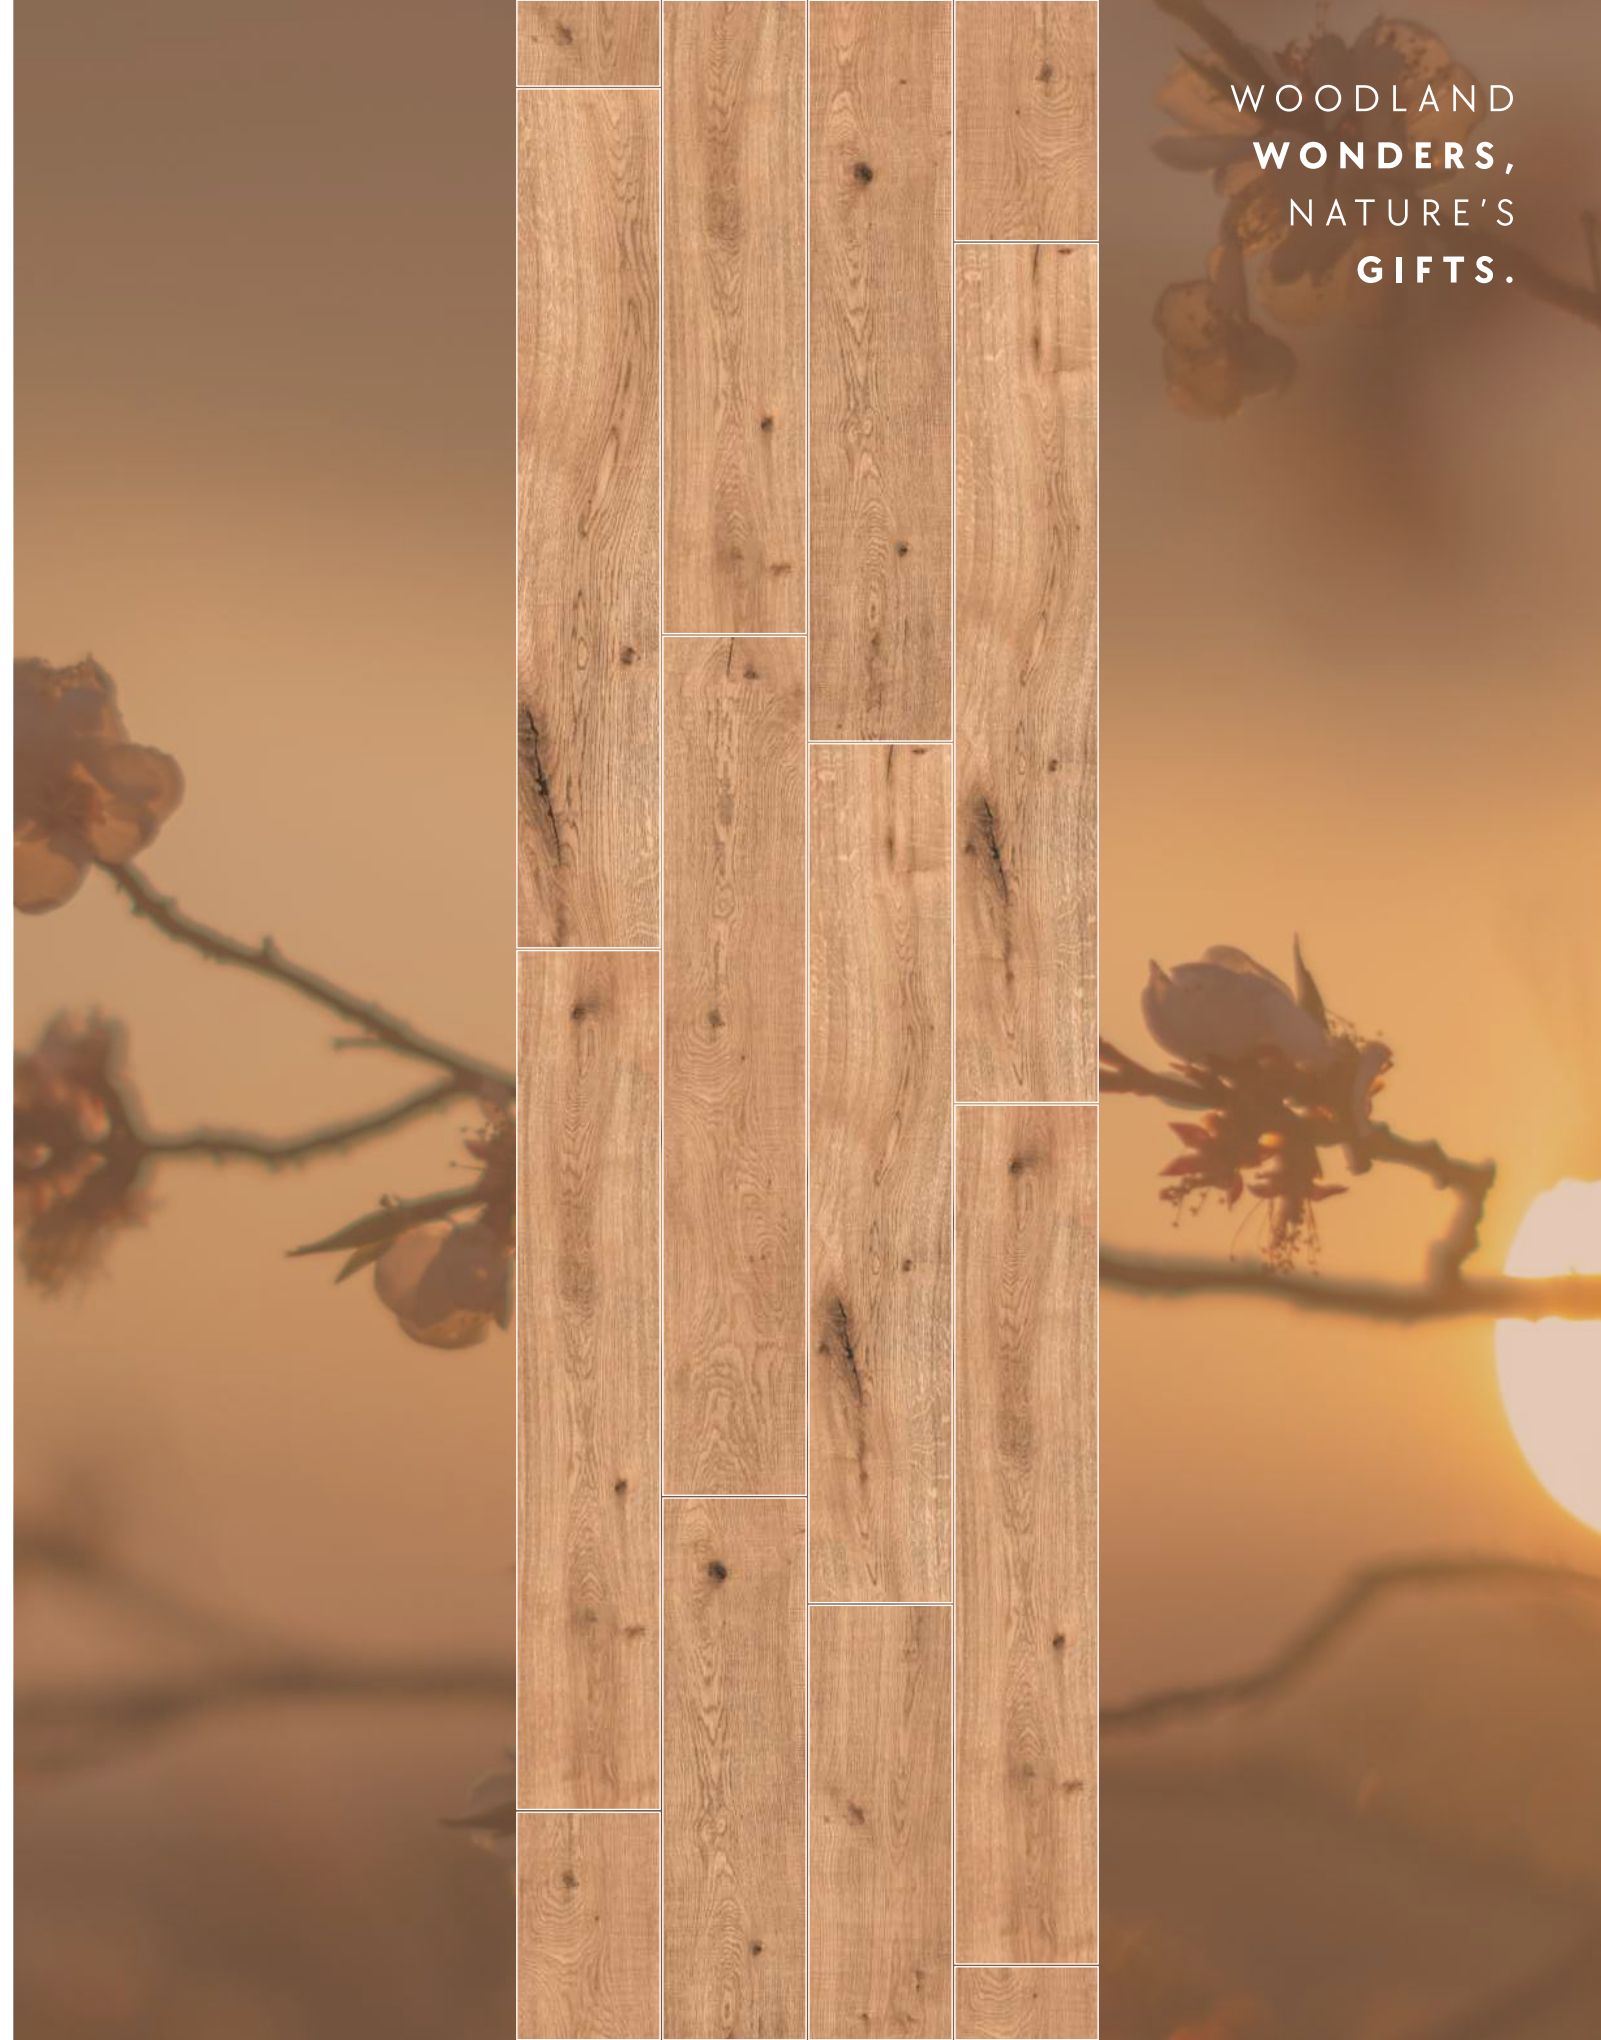

Slight Variation

★ Random-5

AMAZON
COLLECTION

Camden Wood Natural

Size : 200x1200mm | Surface : Natural

★ Random-5

WOODLAND
WONDERS,
NATURE'S
GIFTS.

IN THE HEART
OF THE WOODS,
LIFE UNFOLDS.