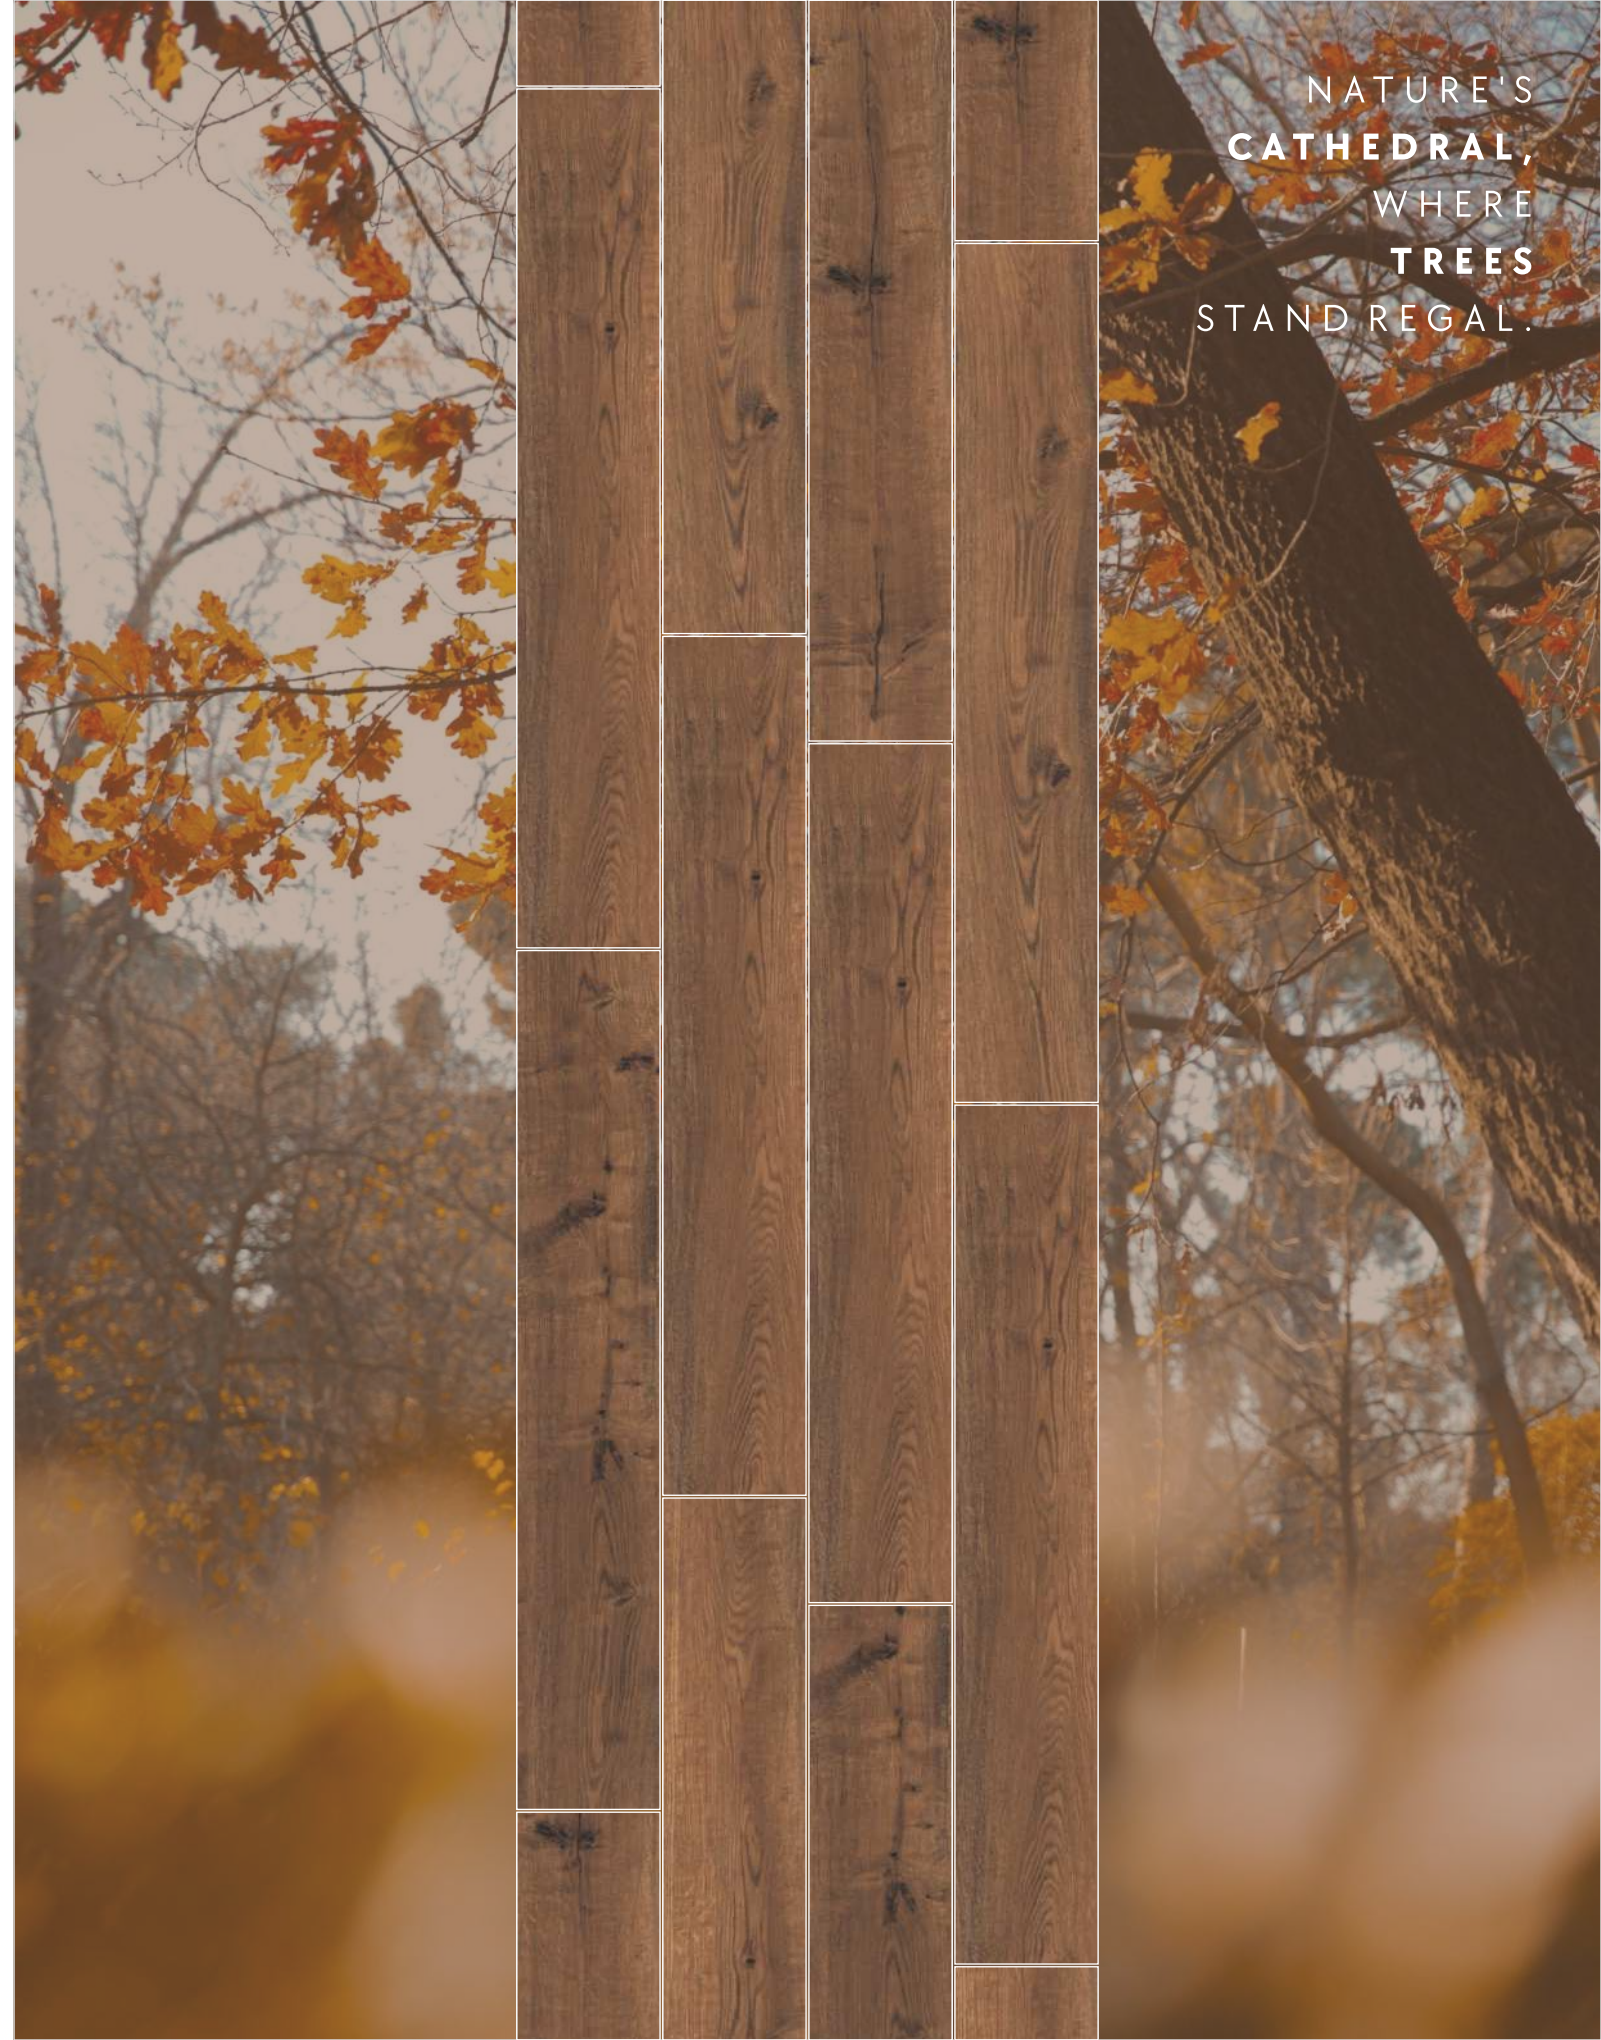

NATURE'S
CATHEDRAL,
WHERE
TREES
STAND REGAL.