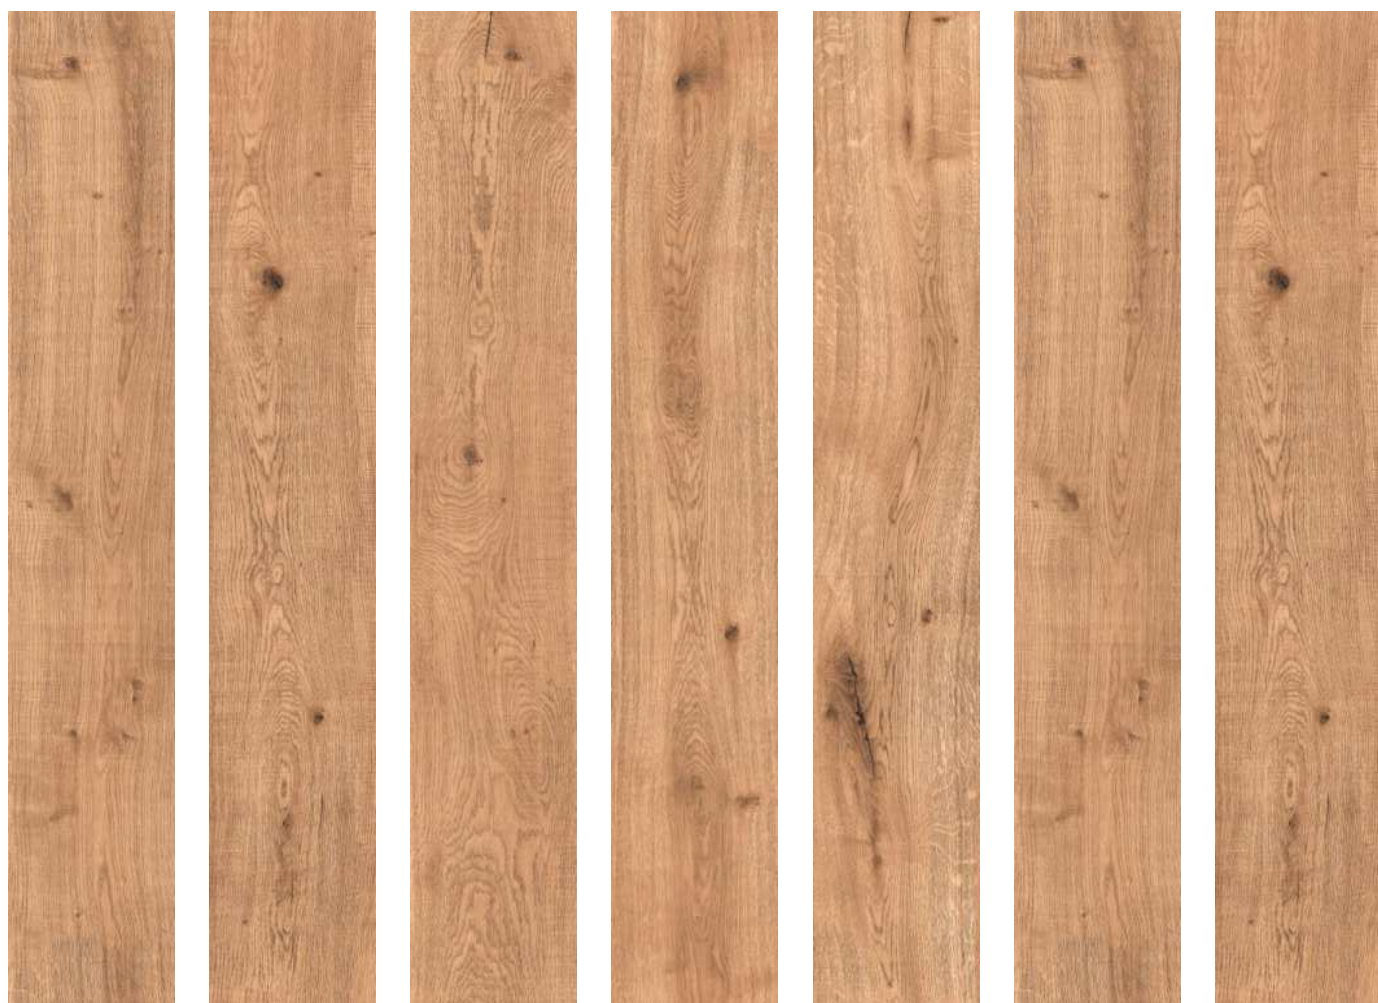

AMAZON
COLLECTION

Camden Wood Natural

Size : 200x1200mm | Surface : Natural