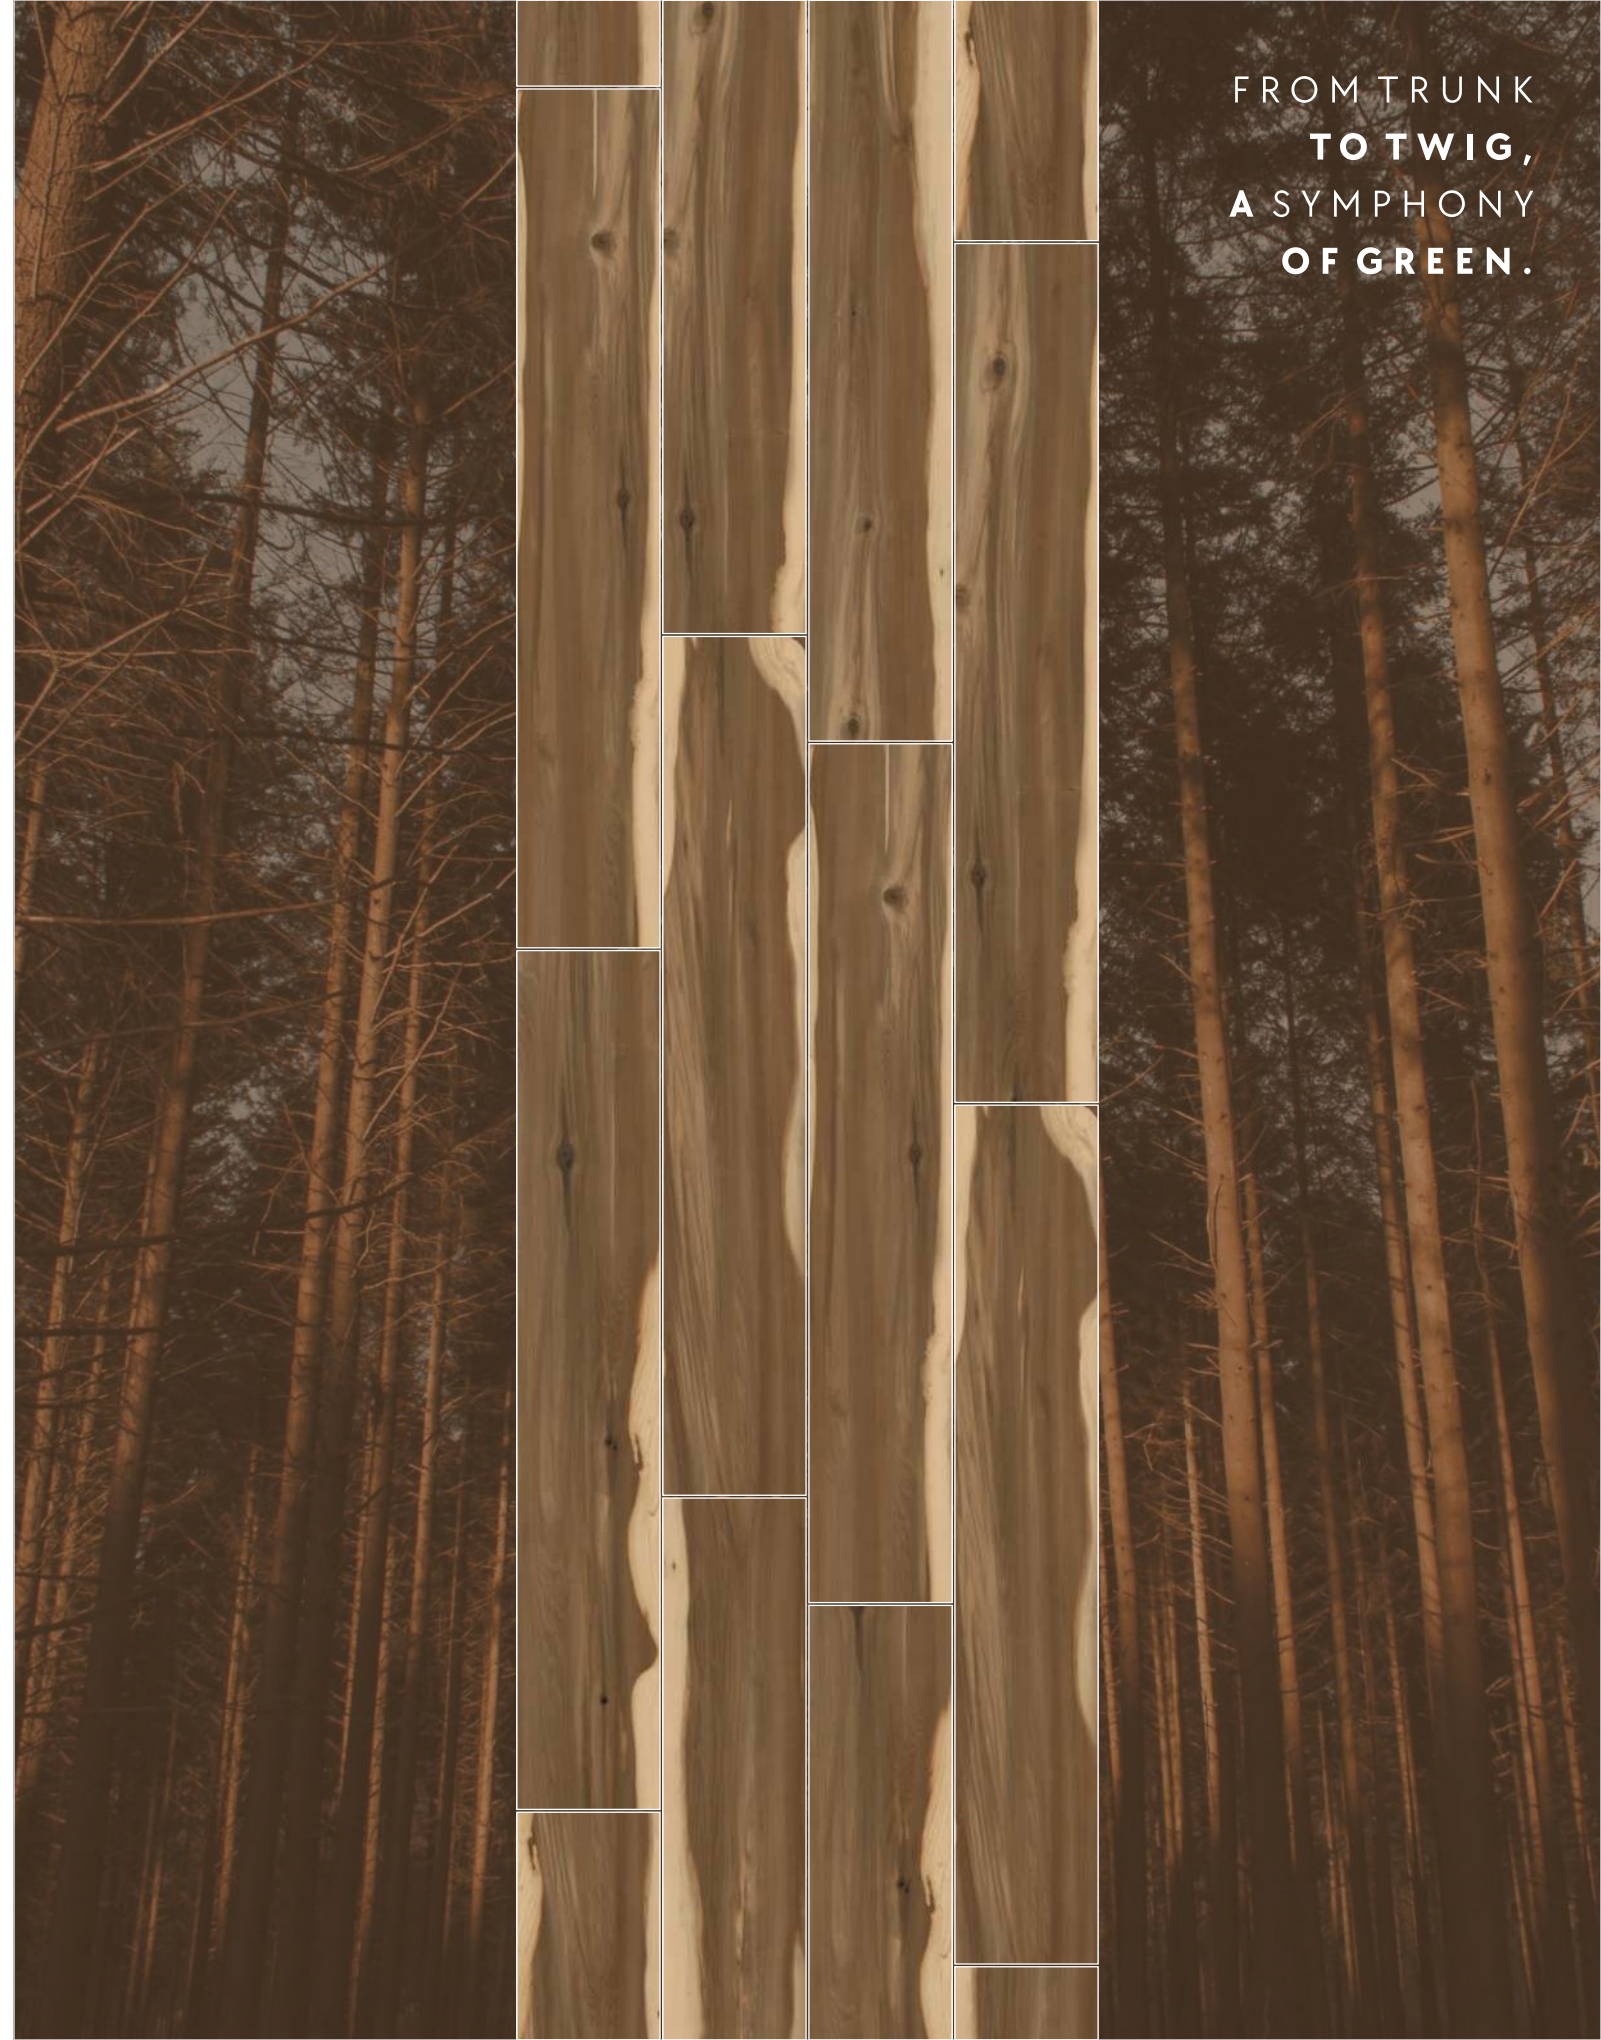

English Willow Natural

Size : 200x1200mm | Surface : Natural

Slip Resistance

Slight Variation

★ Random-7

FROM TRUNK
TO TWIG,
A SYMPHONY
OF GREEN.

SOW
THE SEEDS,
REAP
THE PEACE.

AMAZON
COLLECTION