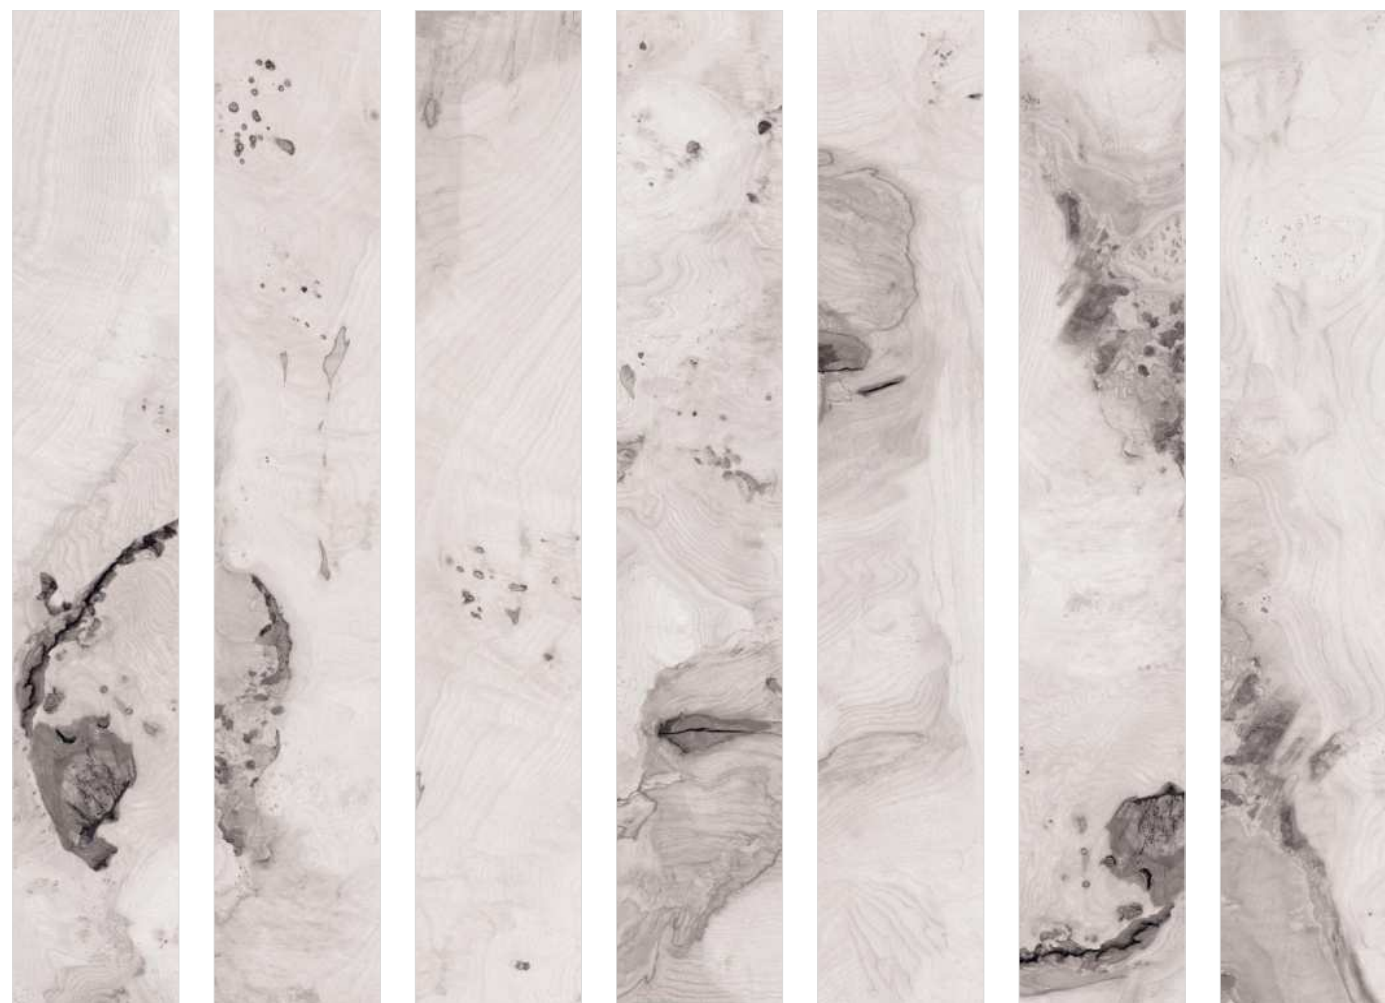

AMAZON
COLLECTION

Licate Wood Smoke

Size : 200x1200mm | Surface : Natural

Slip Resistance

Slight Variation

★ Random-7