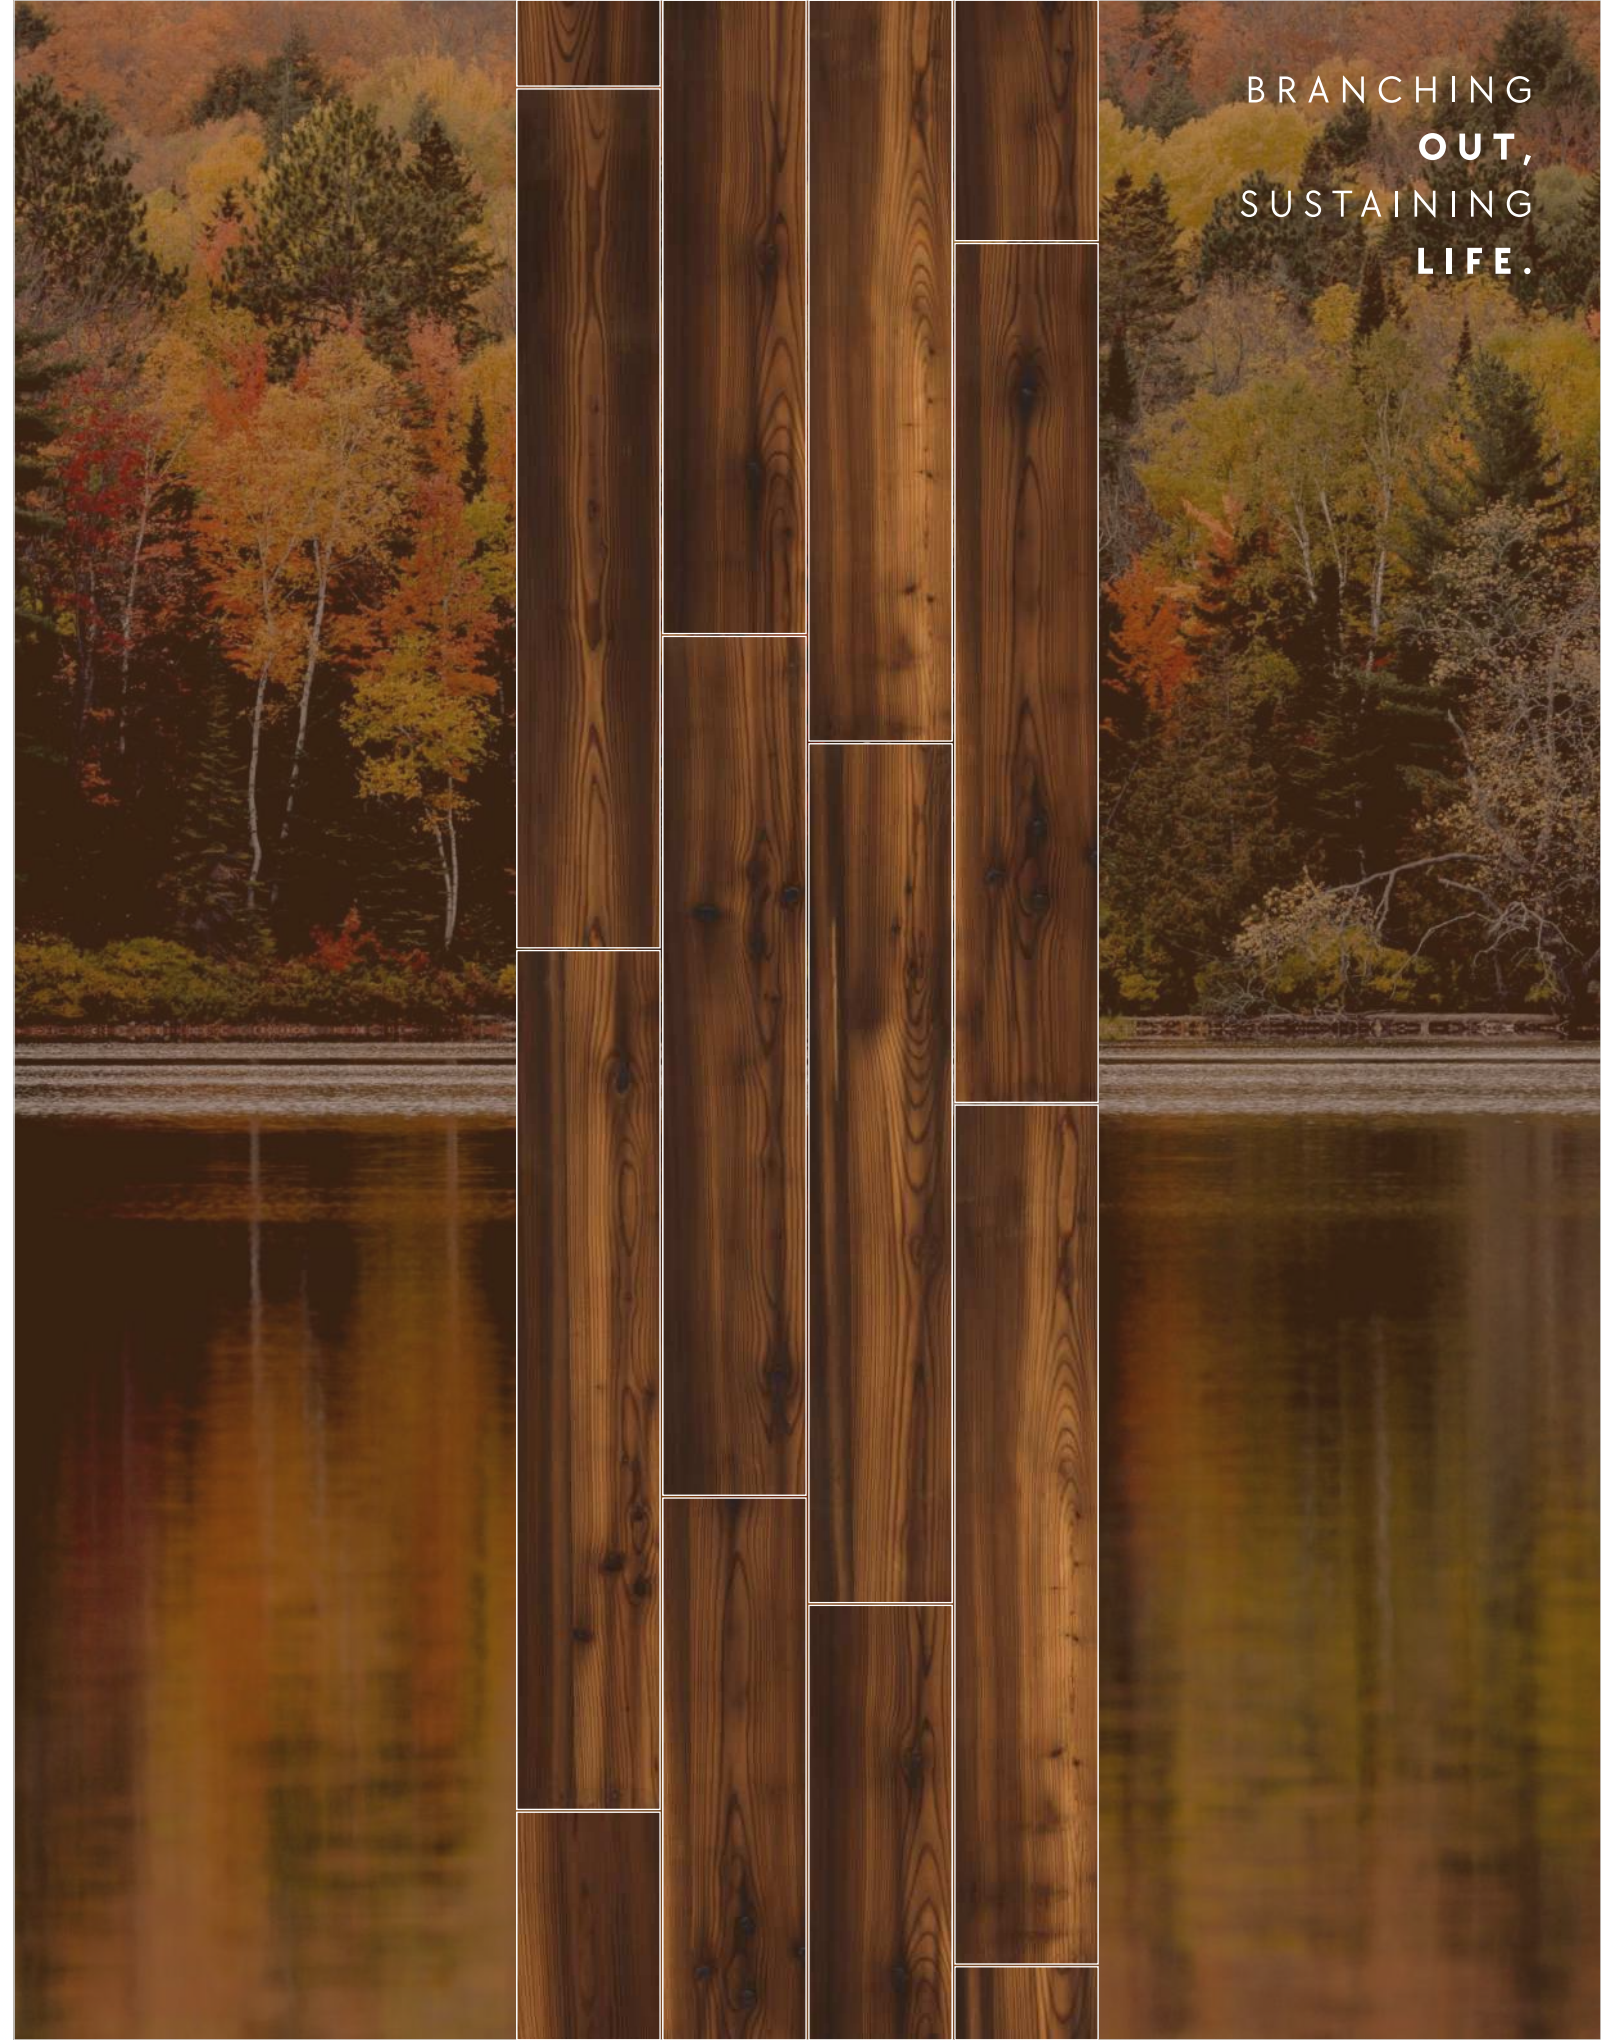

Size : 200x1200mm | Surface : Natural

Slip Resistance

Slight Variation

★ Random-9

BRANCHING
OUT,
SUSTAINING
LIFE.

Marian Wood Walnut

BROWN

CREMA