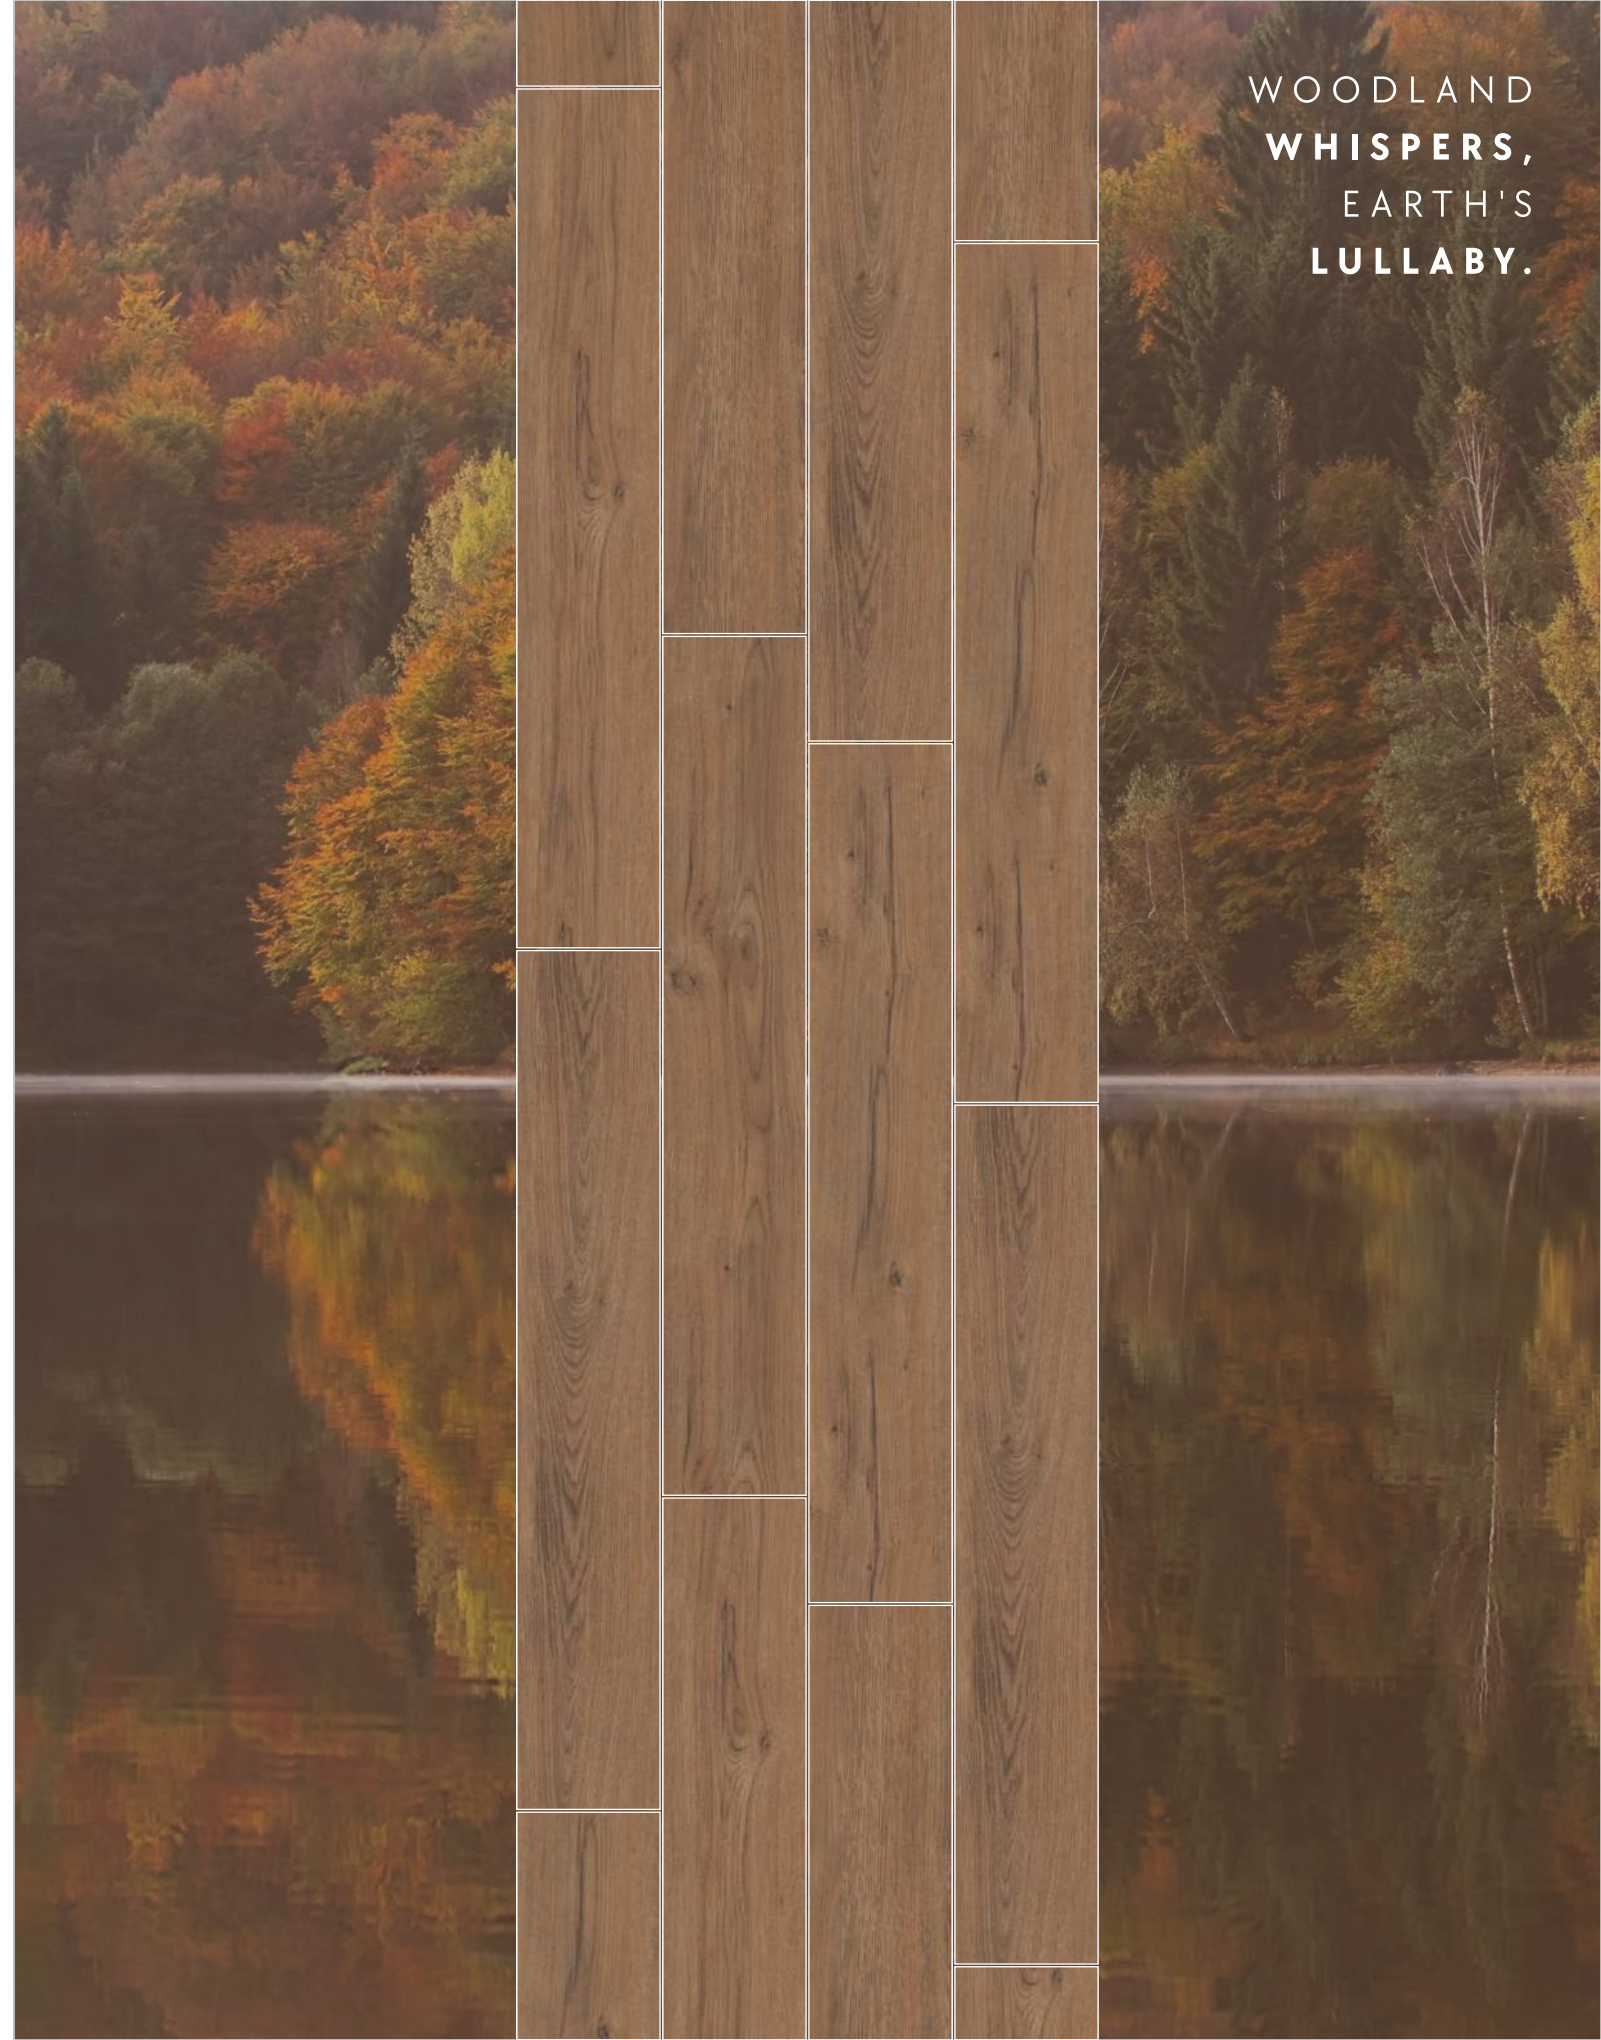

WOODLAND
WHISPERS,
EARTH'S
LULLABY.