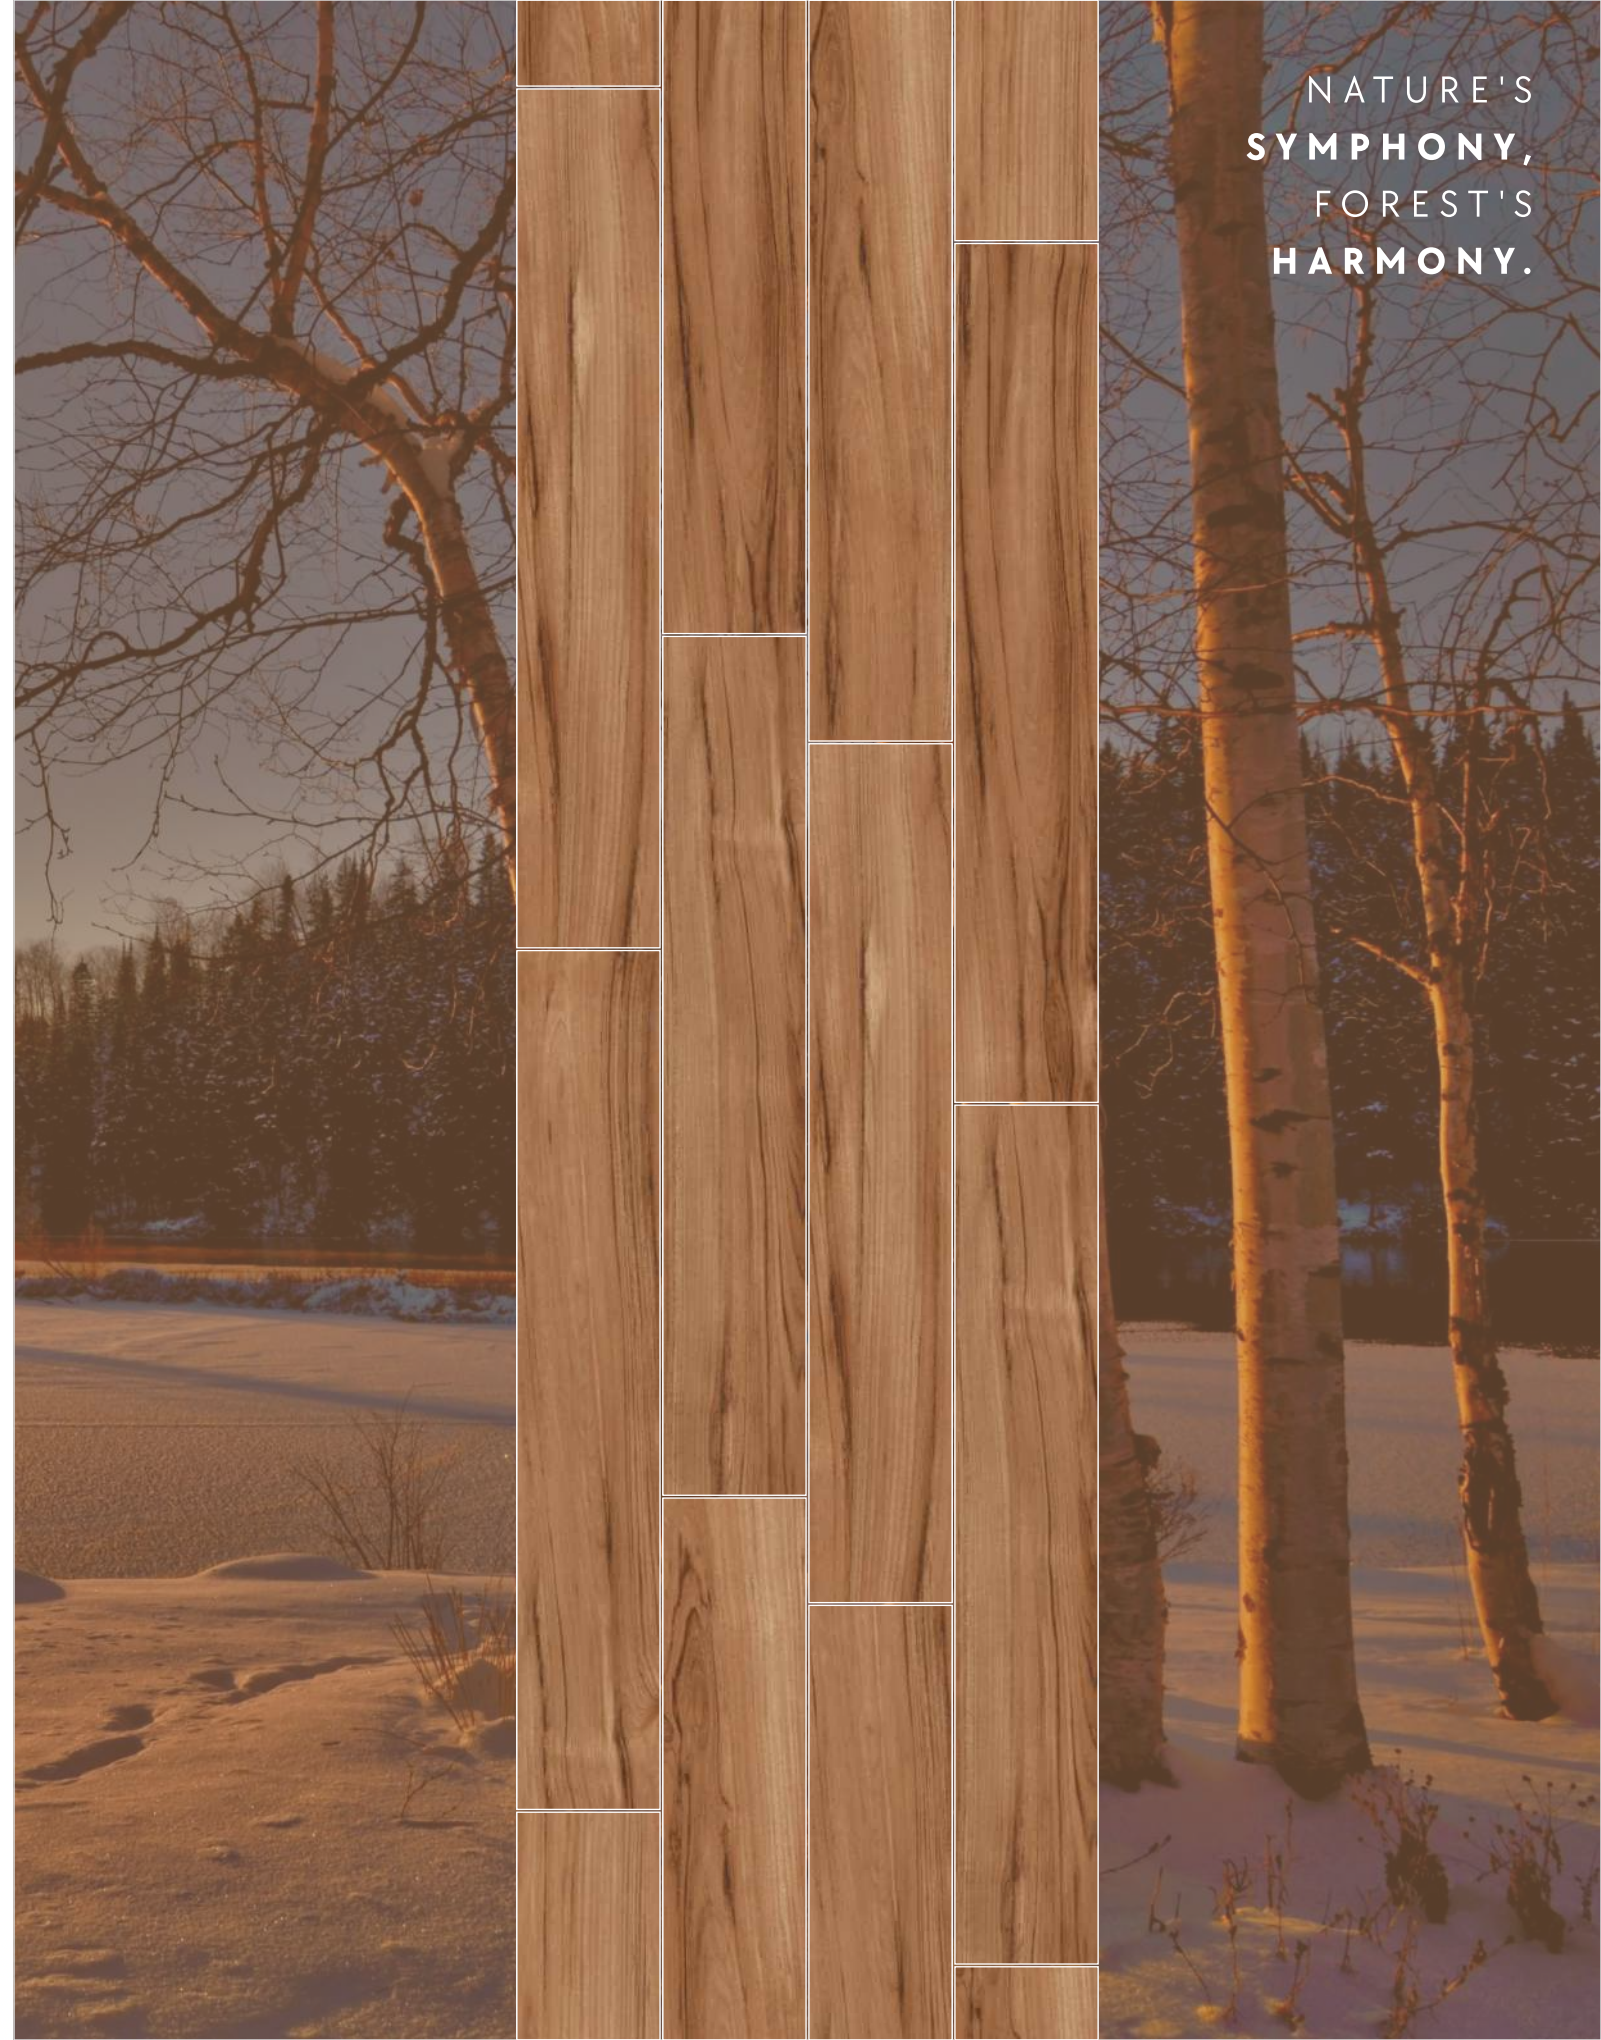

Size : 200x1200mm | Surface : Natural

Slip Resistance

Slight Variation

★ Random-7

NATURE'S
SYMPHONY,
FOREST'S
HARMONY.

IN THE
FOREST'S
EMBRACE,
EARTH
FINDS GRACE.

AMAZON
COLLECTION

Mohagney Wood Crema