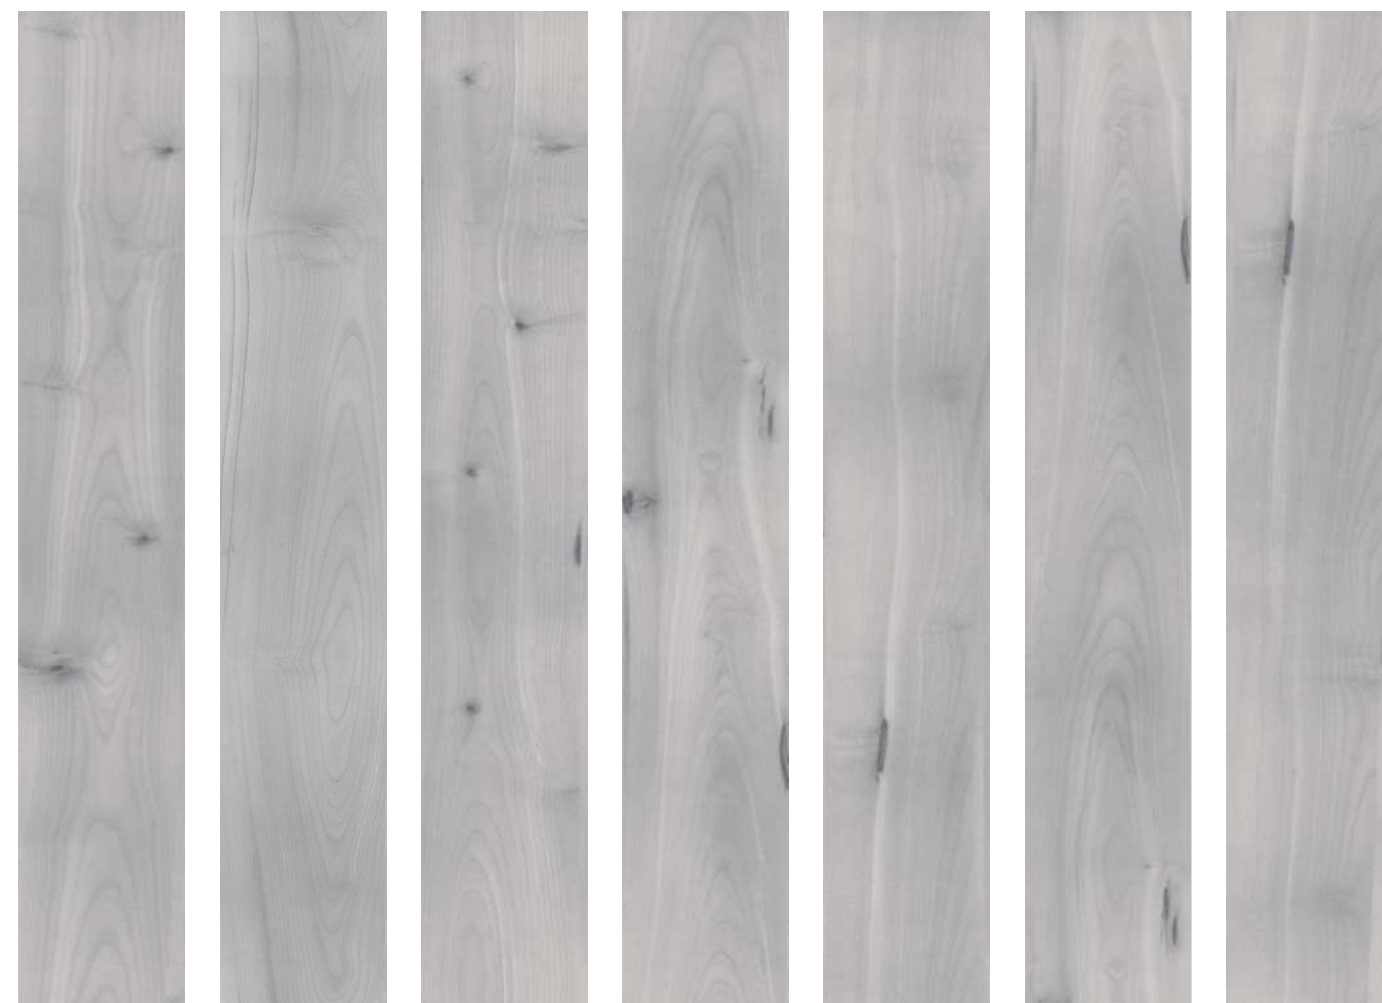

★ Random-10

IN THE
TREES,
TOMORROW
WE
SEIZE.

ROOTED
IN RESPECT,
BRANCHING
INTO
TOMORROW.

AMAZON
COLLECTION

Rubean Wood Silver

Size : 200x1200mm | Surface : Natural

Slip Resistance

Slight Variation