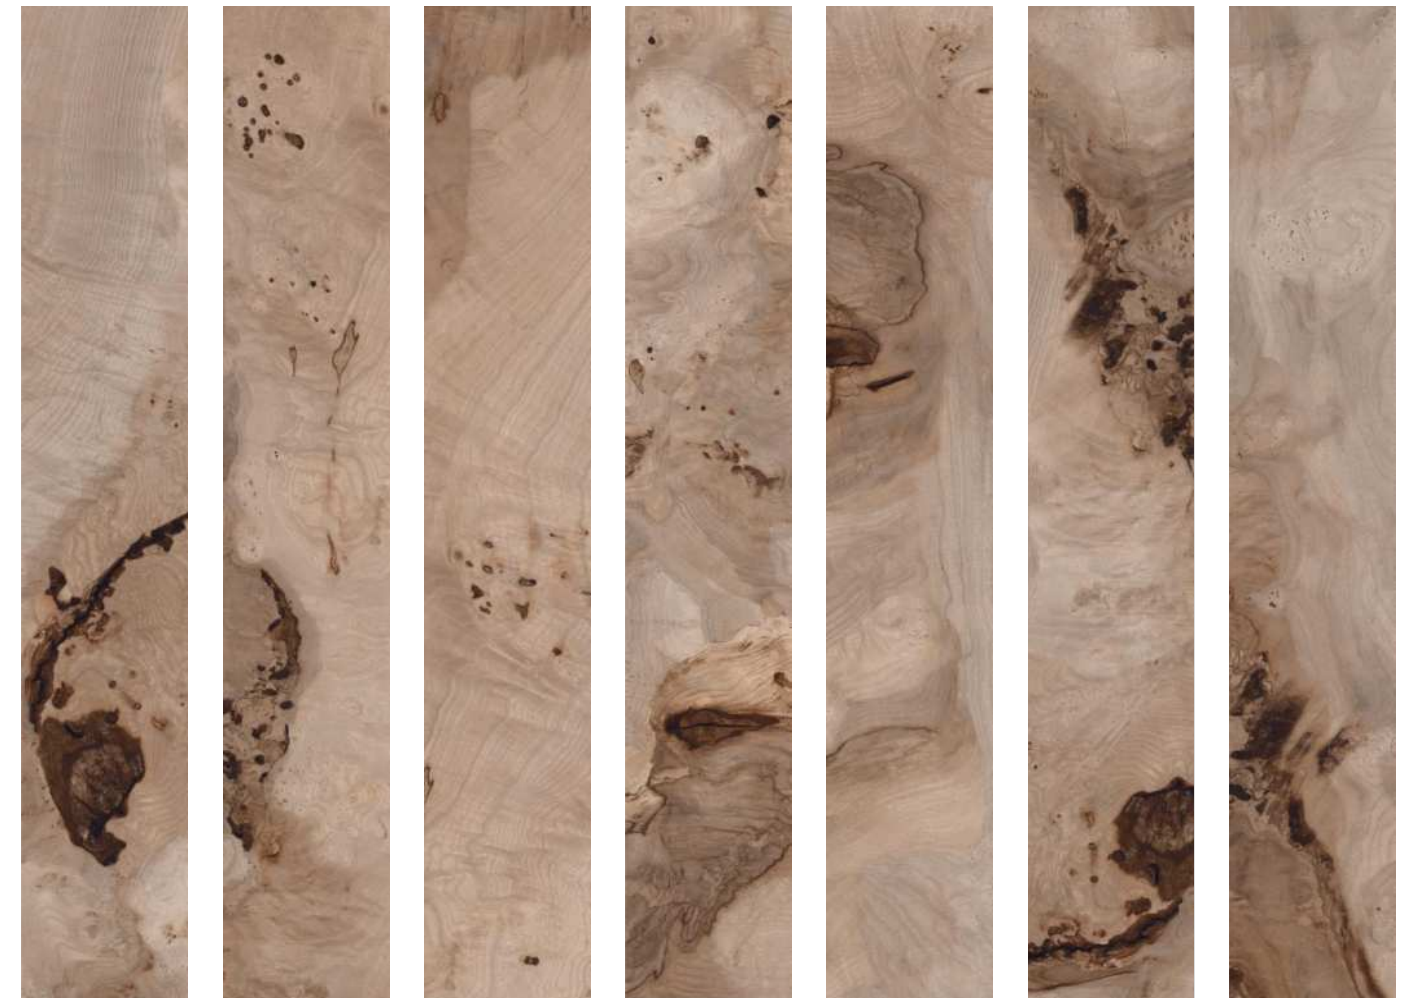

Licate Wood Ash

WOODLAND
WHOLENESS,
NATURE'S
SACREDNESS.

AMAZON
COLLECTION

Licate Wood Cherry

Size : 200x1200mm | Surface : Natural

Slip Resistance

Slight Variation

★ Random-7