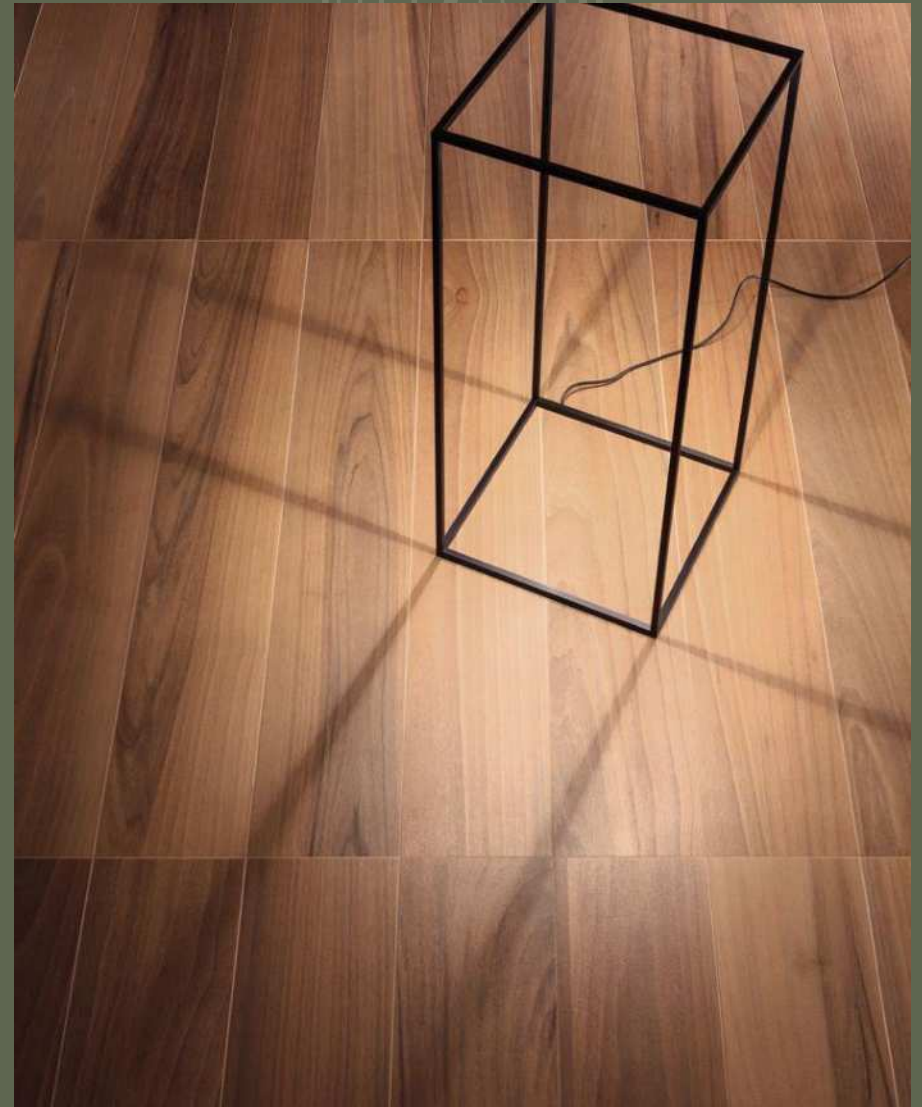

SIZE : 200X1200MM