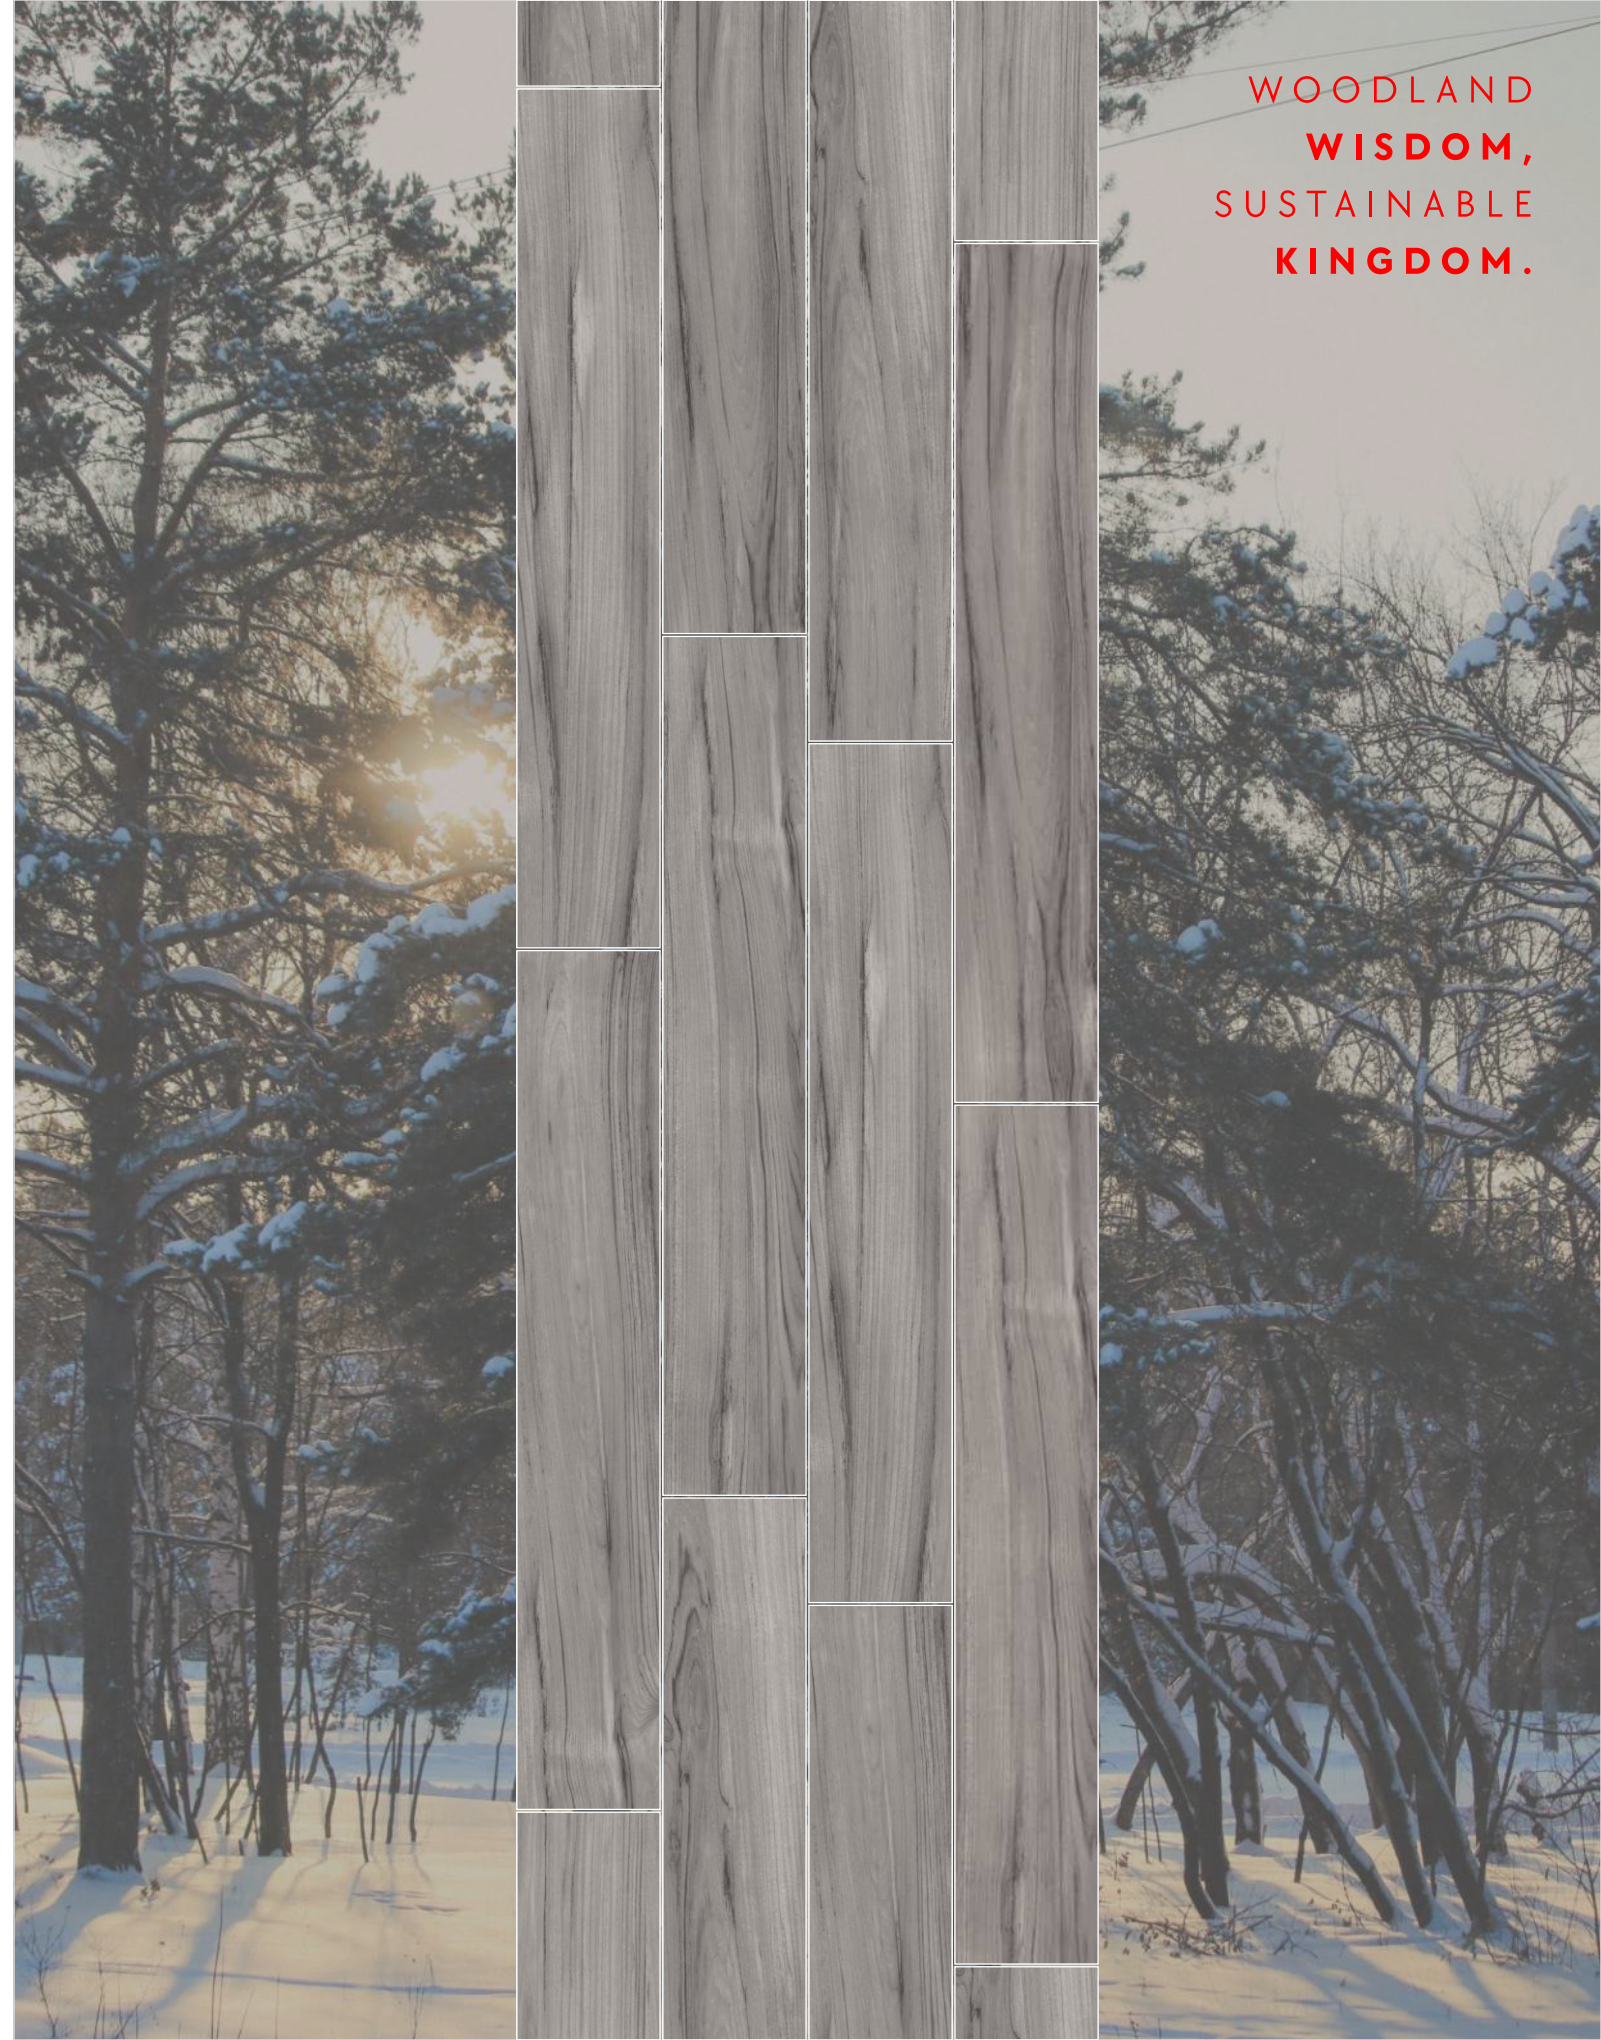

Slight Variation

★ Random-7

WOODLAND
WISDOM,
SUSTAINABLE
KINGDOM.

FROM GROVE
TO GLEN,
NATURE'S
SILENT PEN.

AMAZON
COLLECTION

Mohagney Wood Honey

Size : 200x1200mm | Surface : Natural

Slip Resistance