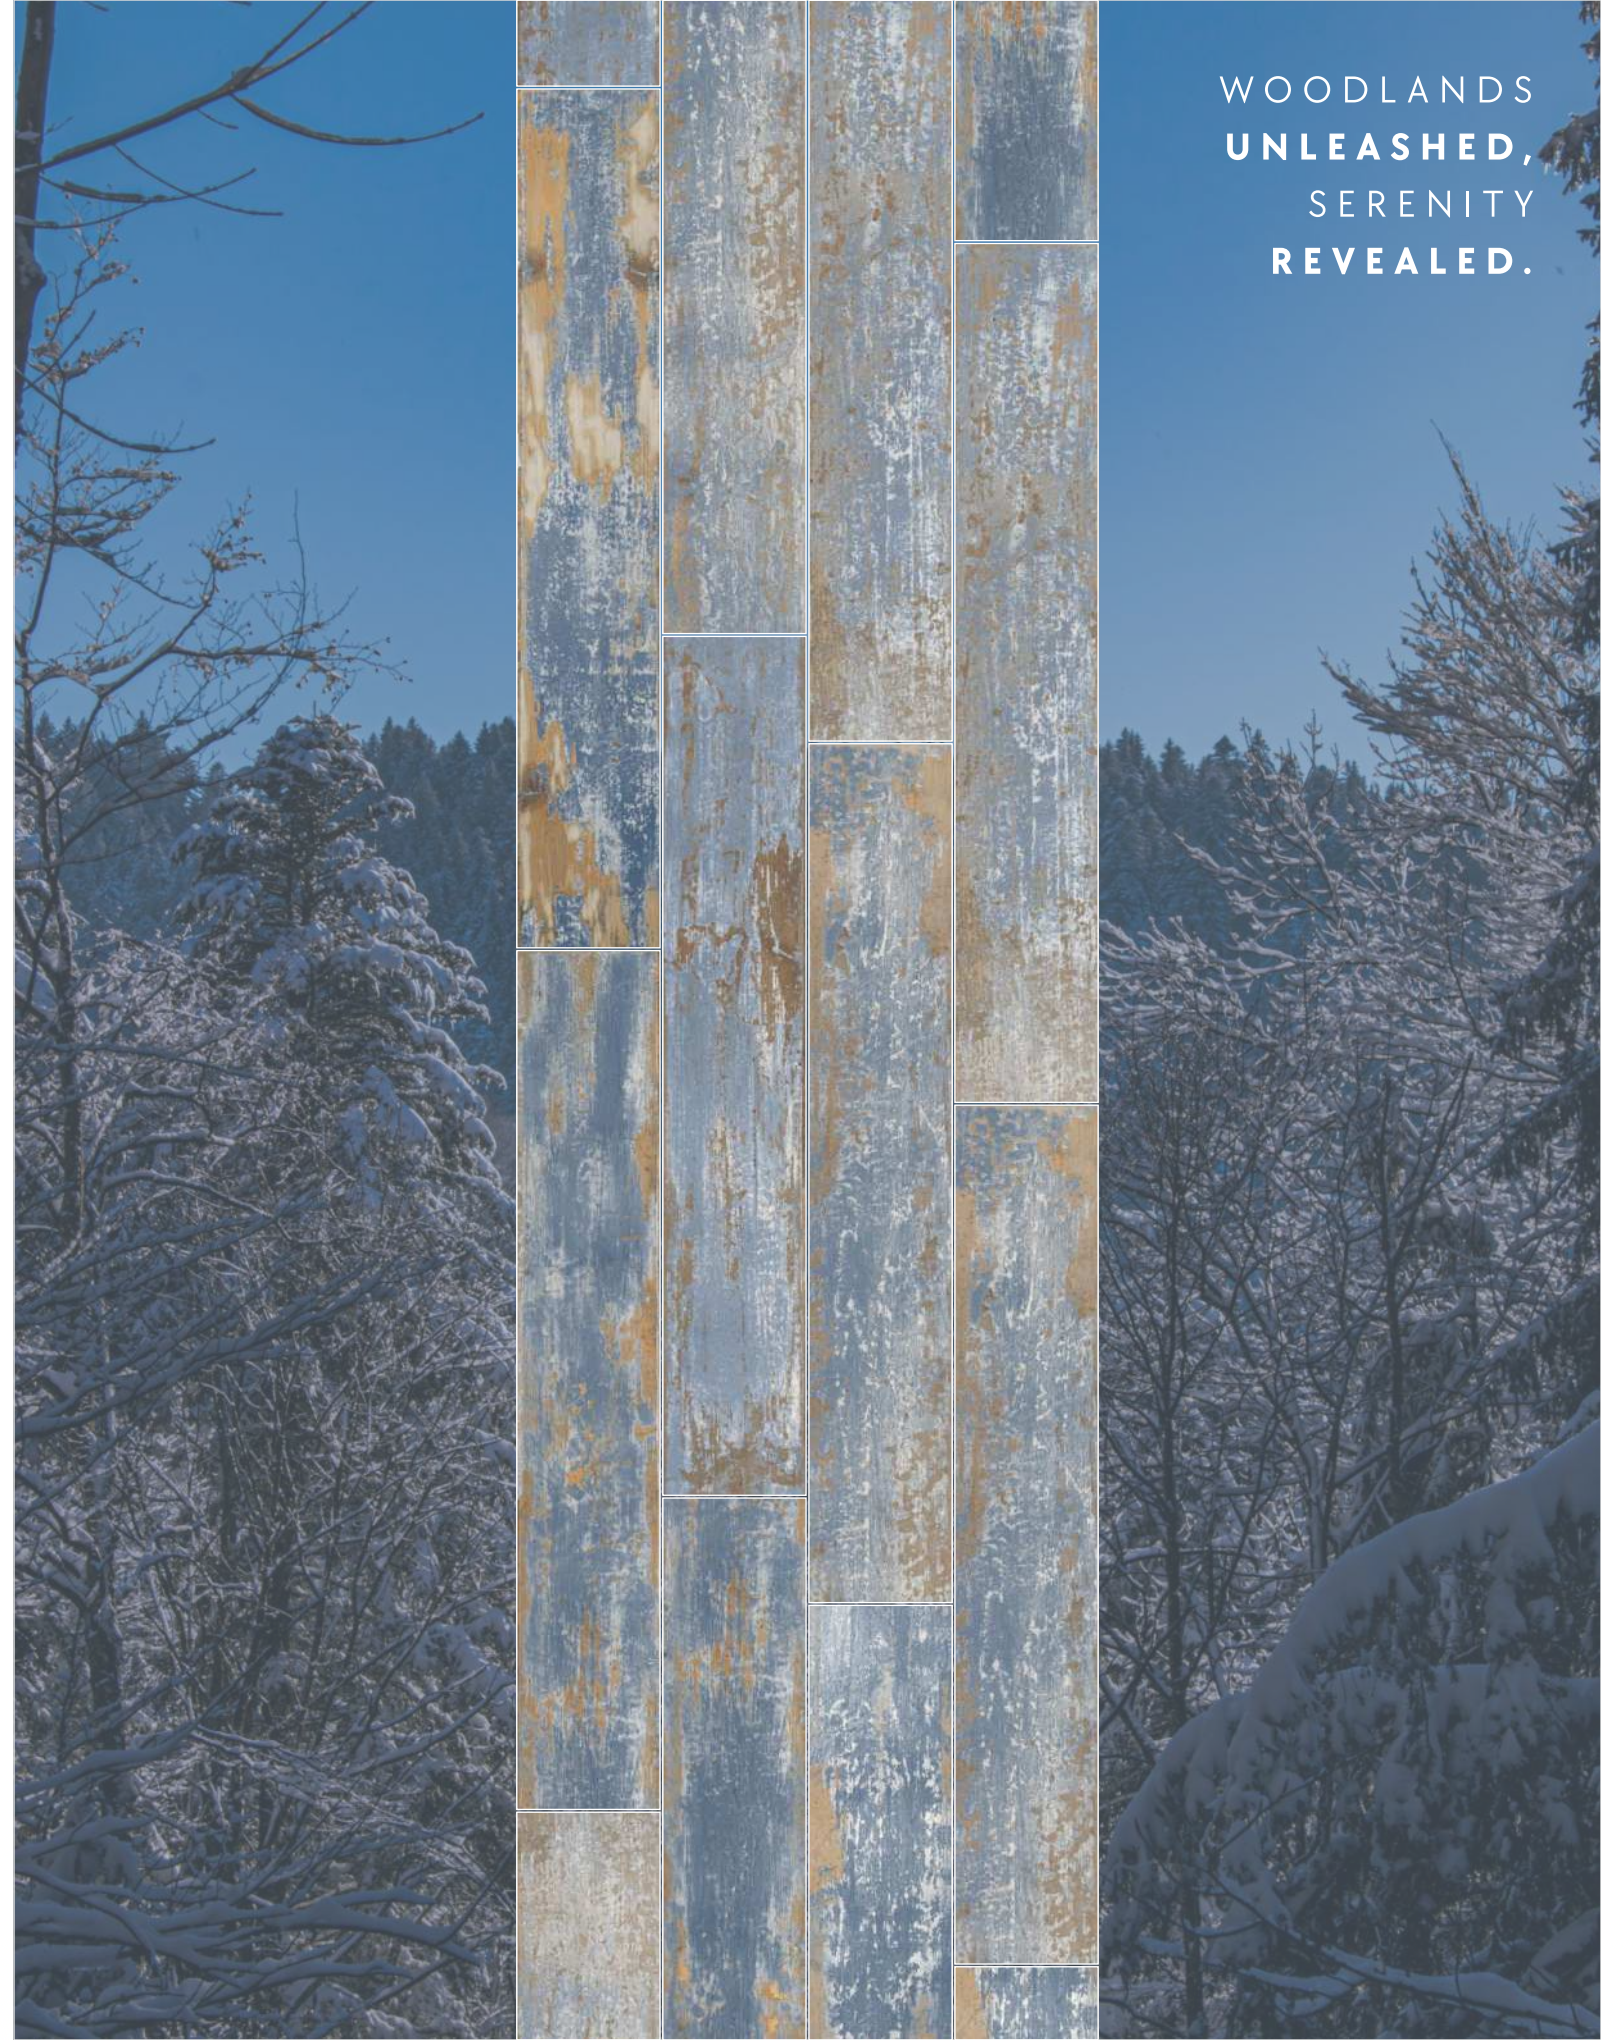

BLUE

AMAZON
COLLECTION

Carolina Wood Blue

Size : 200x1200mm | Surface : Natural

Slip Resistance

Slight Variation

★ Random-10

WOODLANDS
UNLEASHED,
SERENITY
REVEALED.