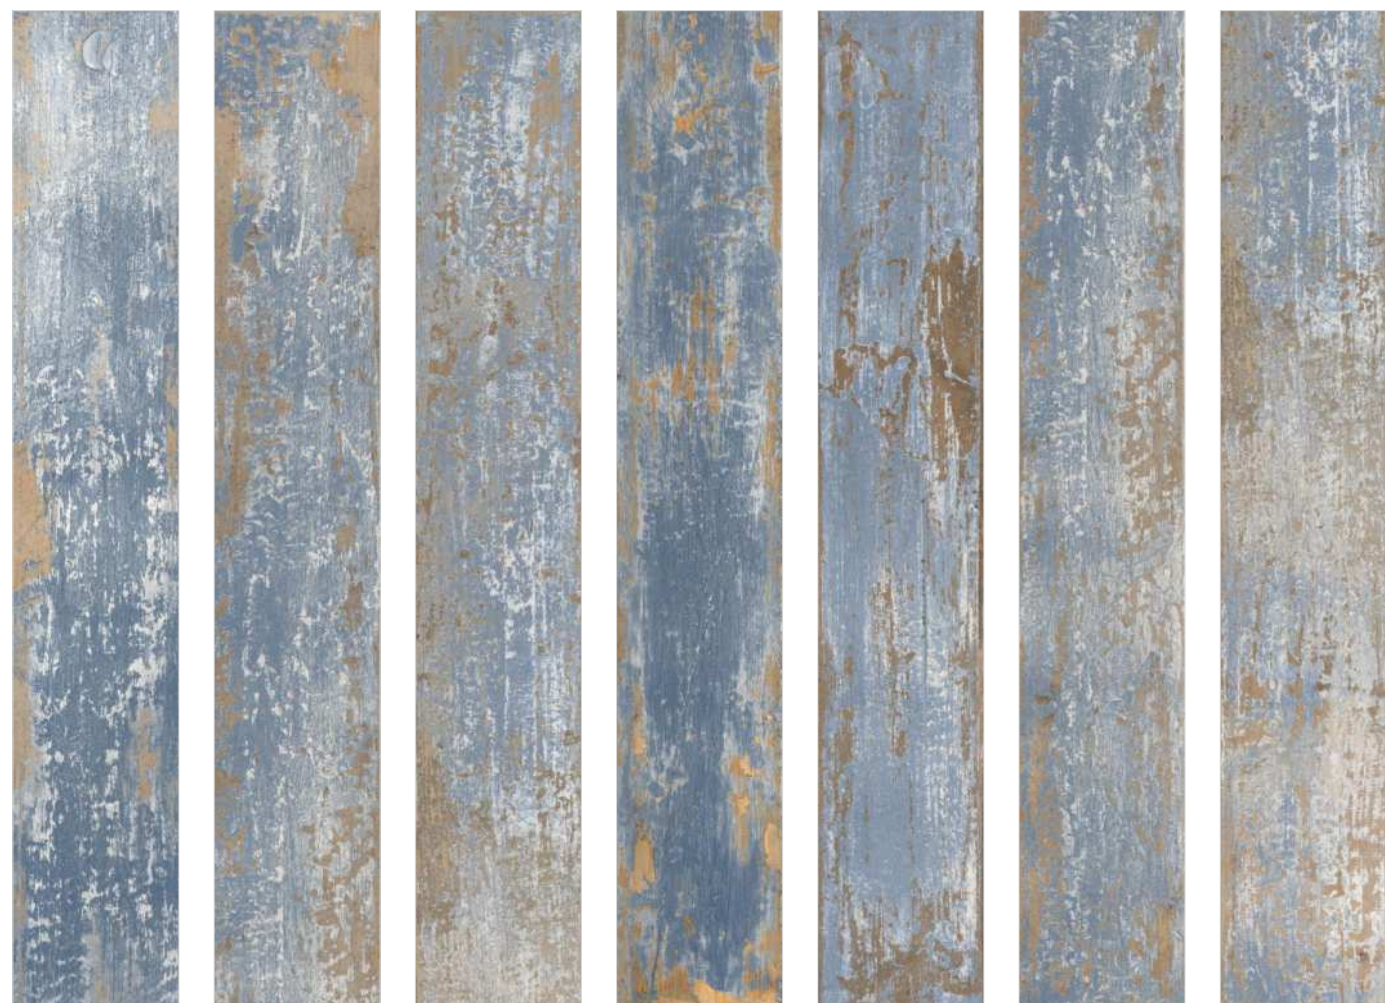

BLUE

AMAZON
COLLECTION

Carolina Wood Blue

Size : 200x1200mm | Surface : Natural

Slip Resistance

Slight Variation

★ Random-10

WOODLANDS
UNLEASHED,
SERENITY
REVEALED.