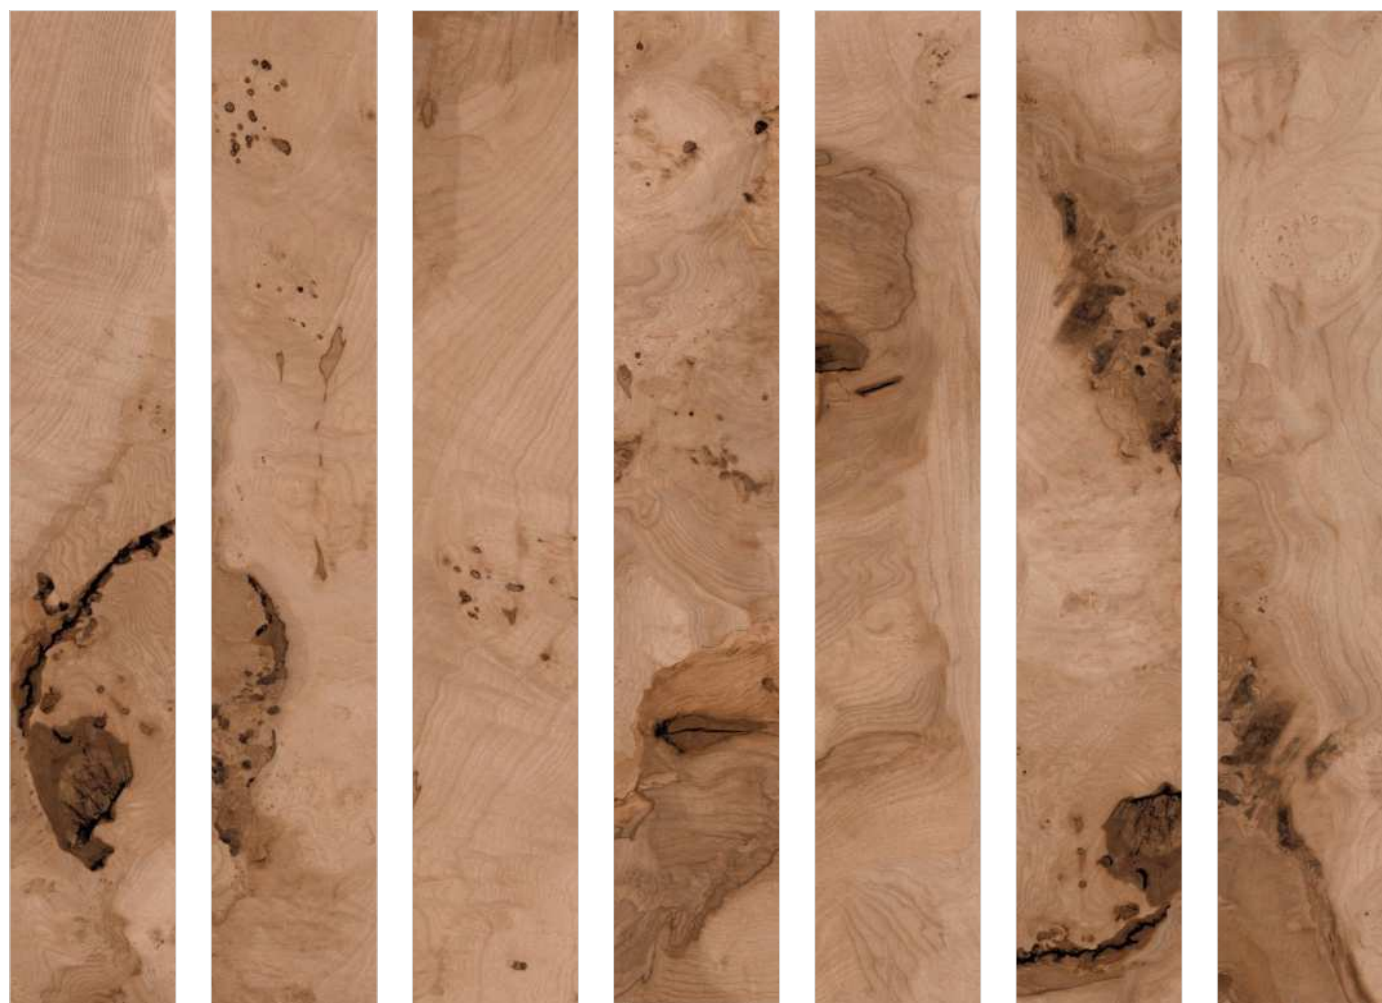

AMAZON
COLLECTION

Licate Wood Cooper

Size : 200x1200mm | Surface : Natural

★ Random-7