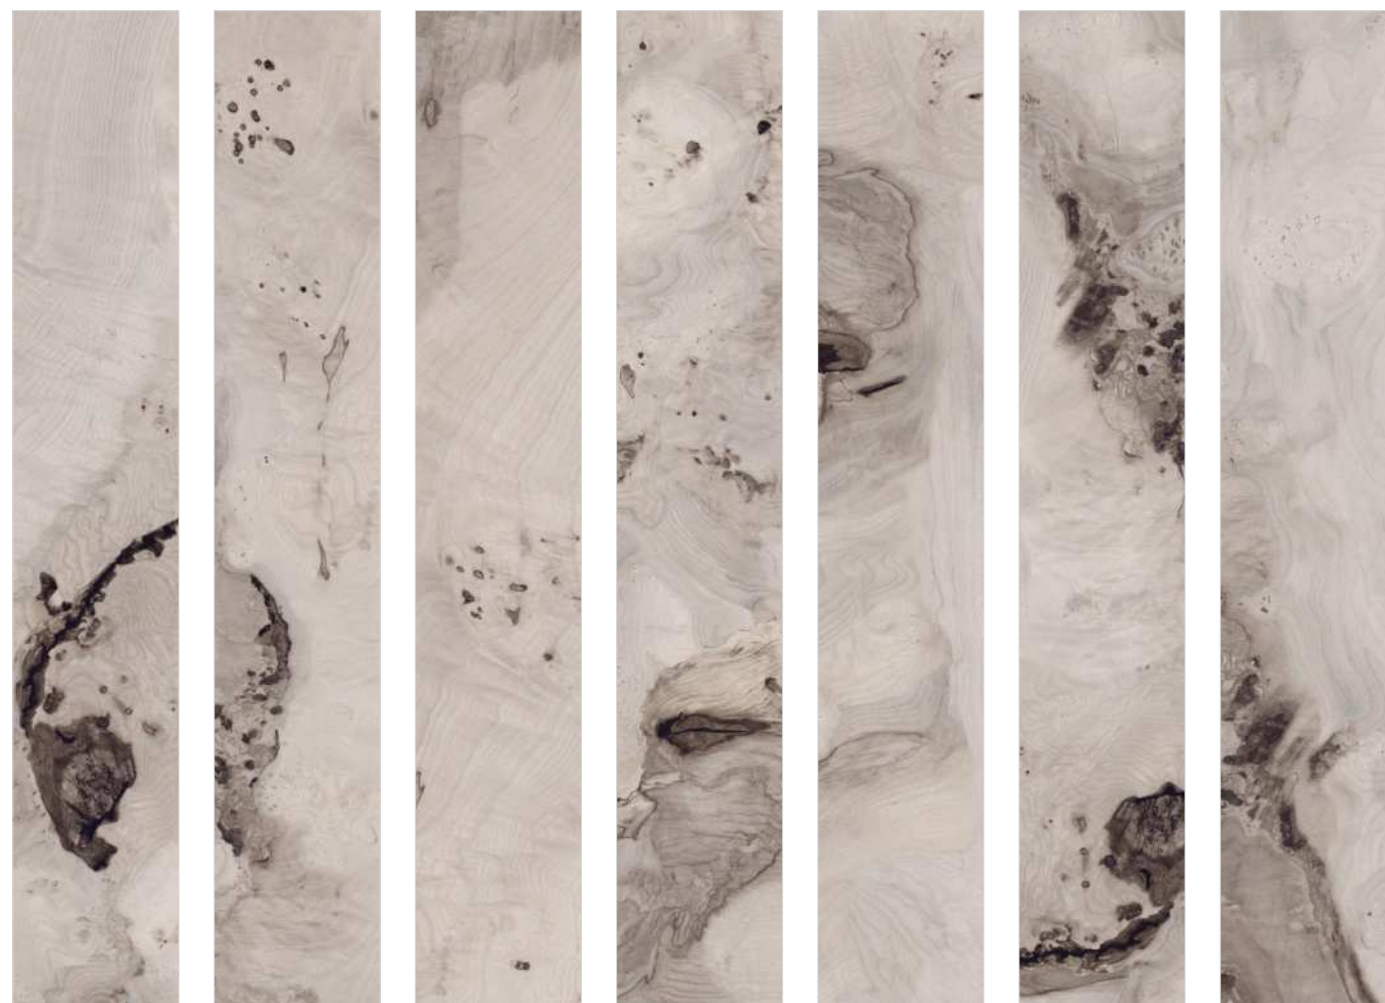

NATURAL

SMOKE

Licate Wood

AMAZON
COLLECTION

Licate Wood Ash

Size : 200x1200mm | Surface : Natural

★ Random-7

FOREST
FLOURISH,
EARTH'S
CHERISHED.