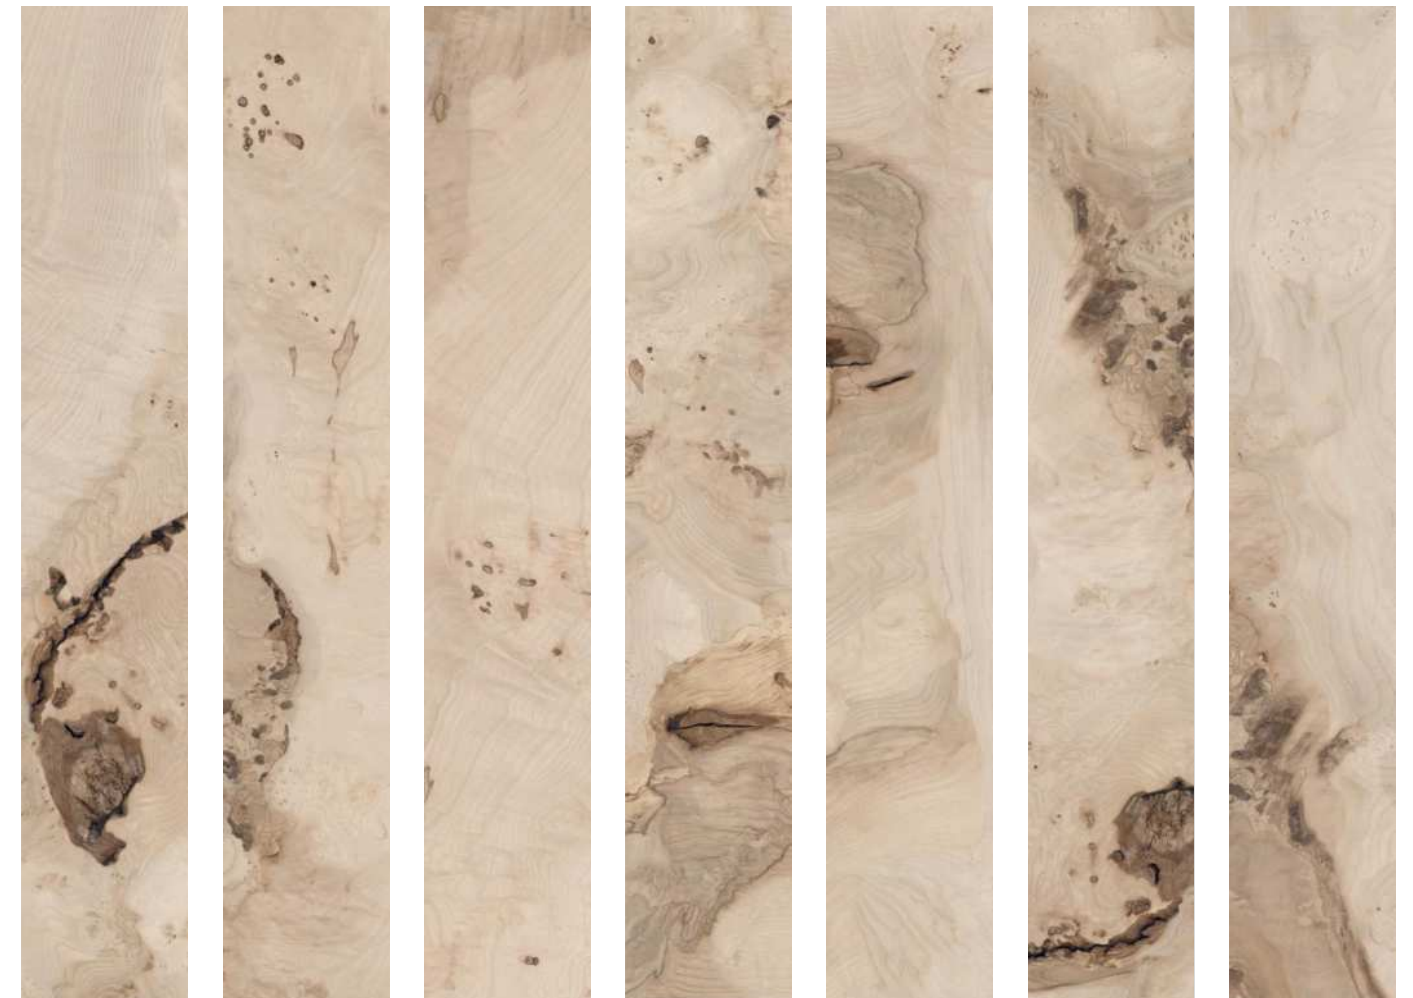

IN THE
WOODS
WE TRUST,
EARTH
WE MUST.

AMAZON
COLLECTION

Licate Wood Natural

Size : 200x1200mm | Surface : Natural

Slip Resistance

Slight Variation

★ Random-7