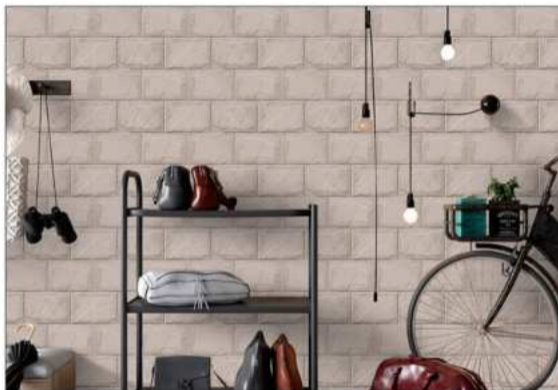

300x
450 mm

WALL
TILES

RANDOM
ART

Sugar Elevation