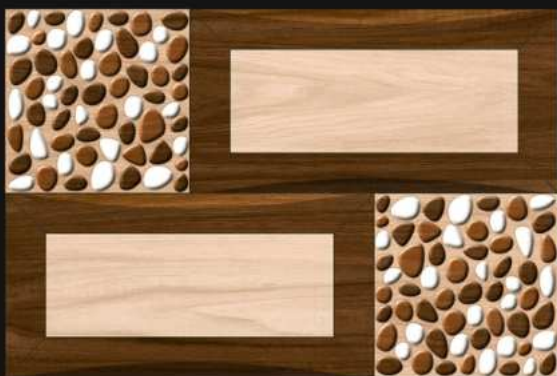

Wall Tiles

Technology

Random

Printing

DIGITAL WALL TILES

Glossy Finish

300 x 450 mm

374 (GLOSSY)