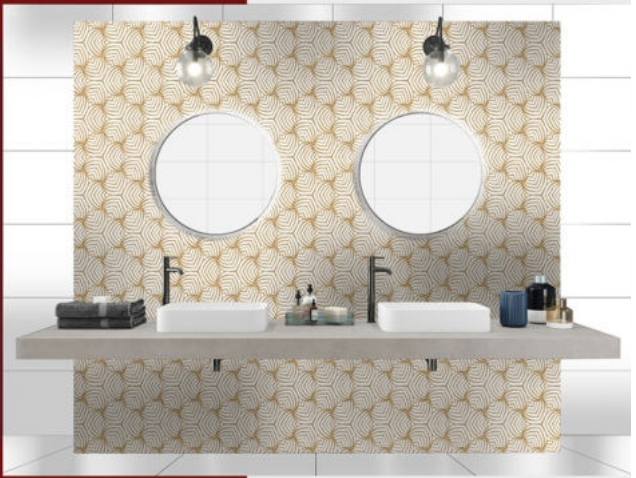

Saket

300x450 MM
STAR PRODUCT

MADE IN INDIA

..... FOLLOW US :   

1053 L

1053 HL

1053 D

1053 F