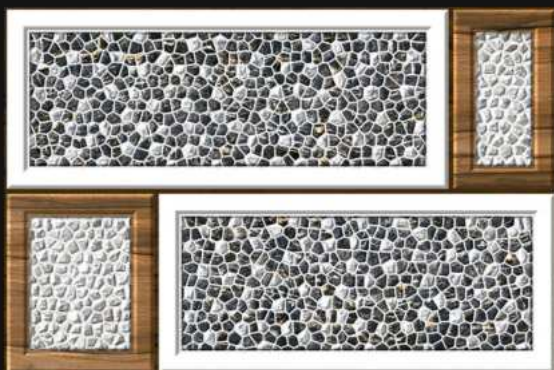

300 x 450 mm

Product Features

Wall Tiles

Technology

Random

Printing

320 (GLOSSY)

Product Features