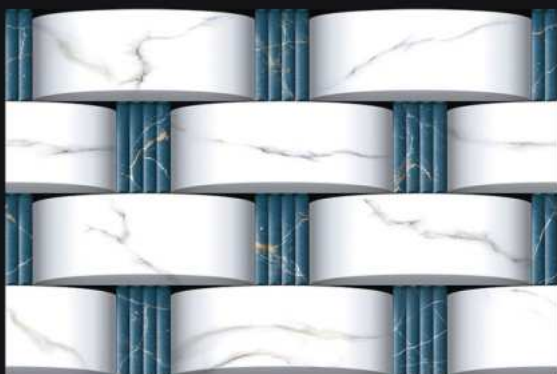

Product Features

Wall Tiles

Technology

Random

Printing

DIGITAL WALL TILES

Glossy Finish

300 x 450 mm