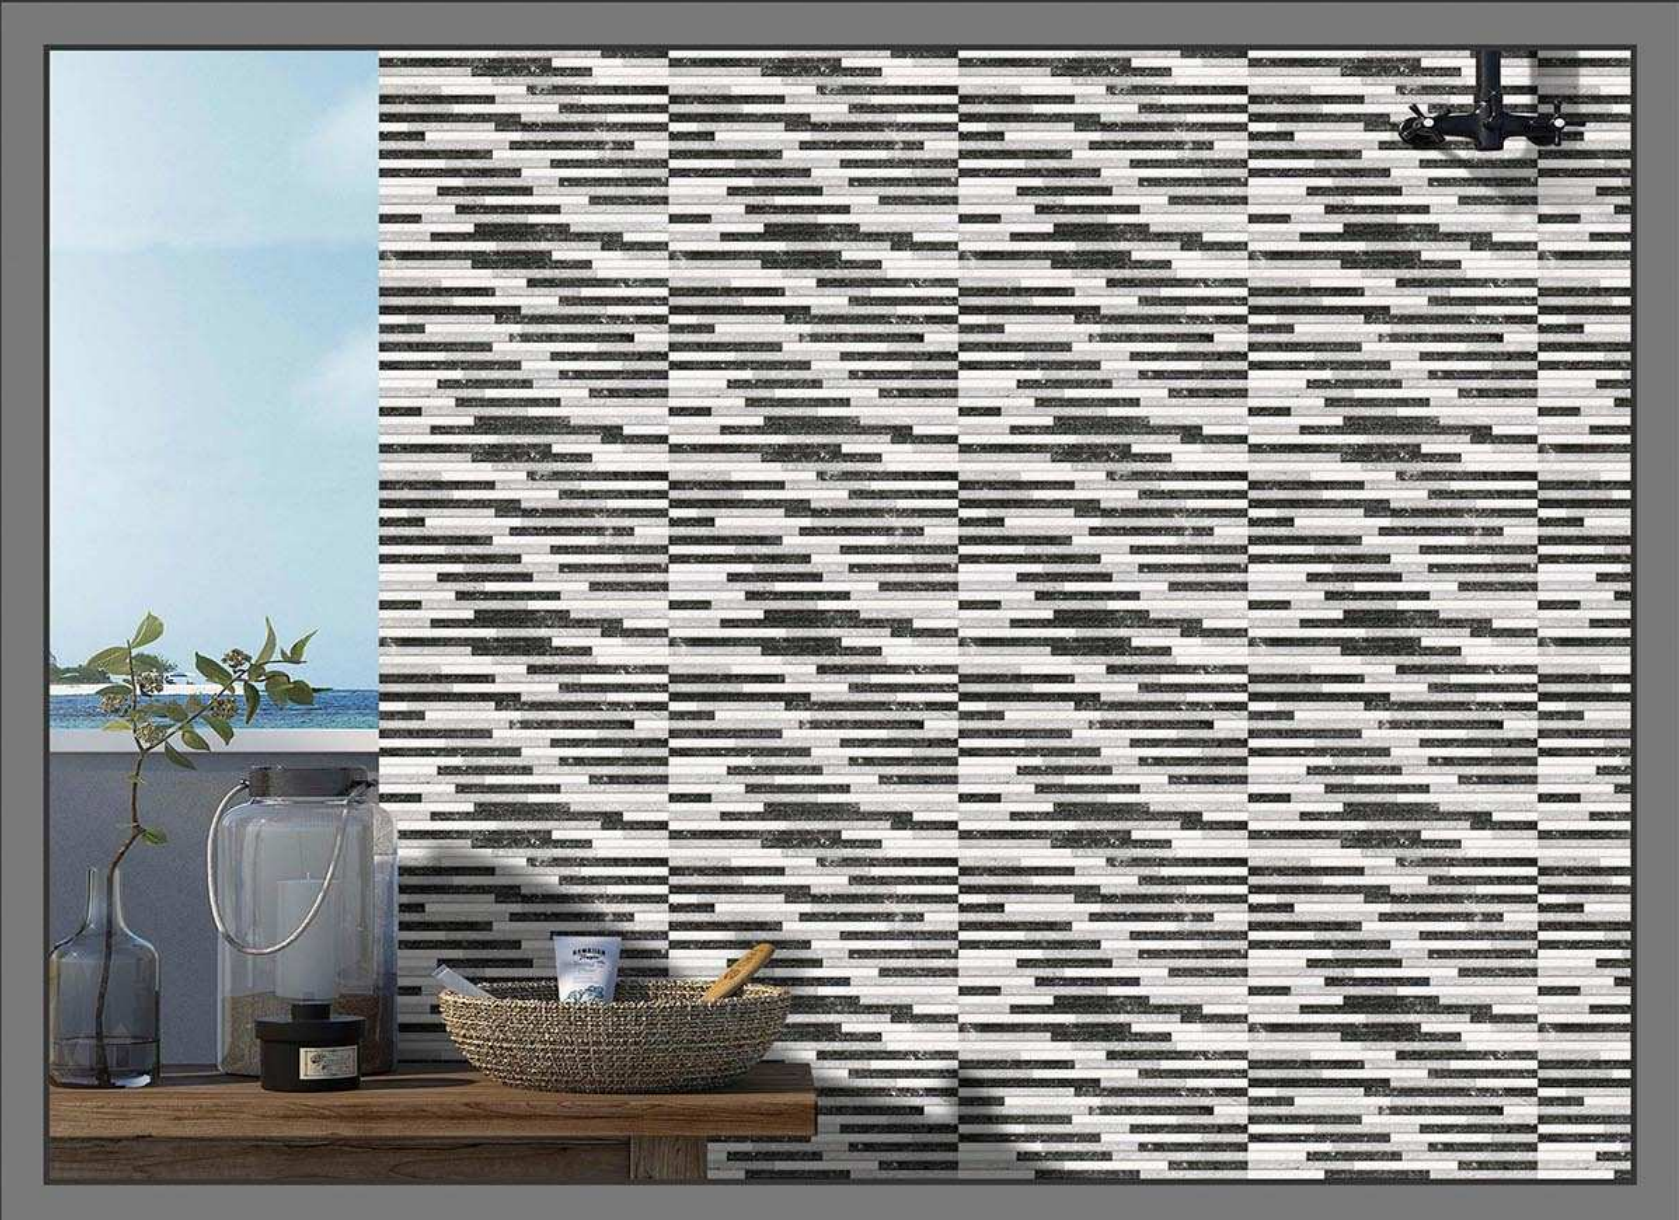

MATT
674

GLOSSY
774

300 X 450 MM
DIGITAL WALL TILES

ELEVATION

MADE IN INDIA