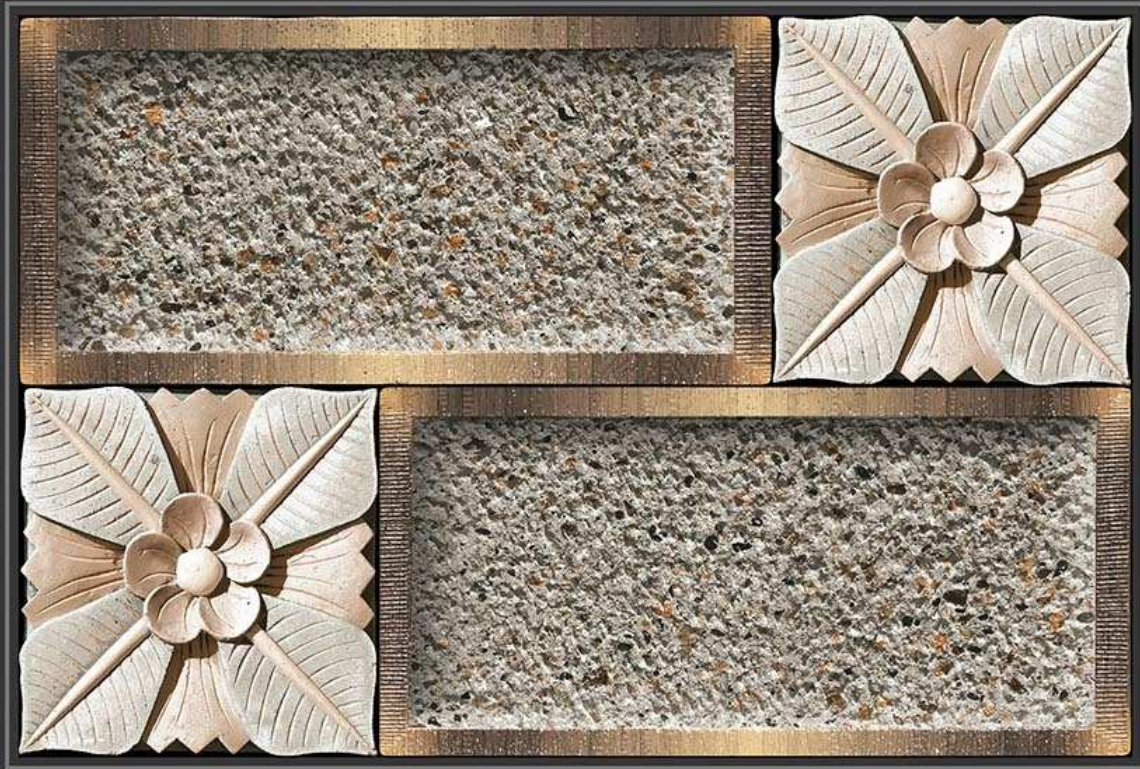

MATT
645

GLOSSY
745

300 X 450 MM
DIGITAL WALL TILES

ELEVATION

MADE IN INDIA