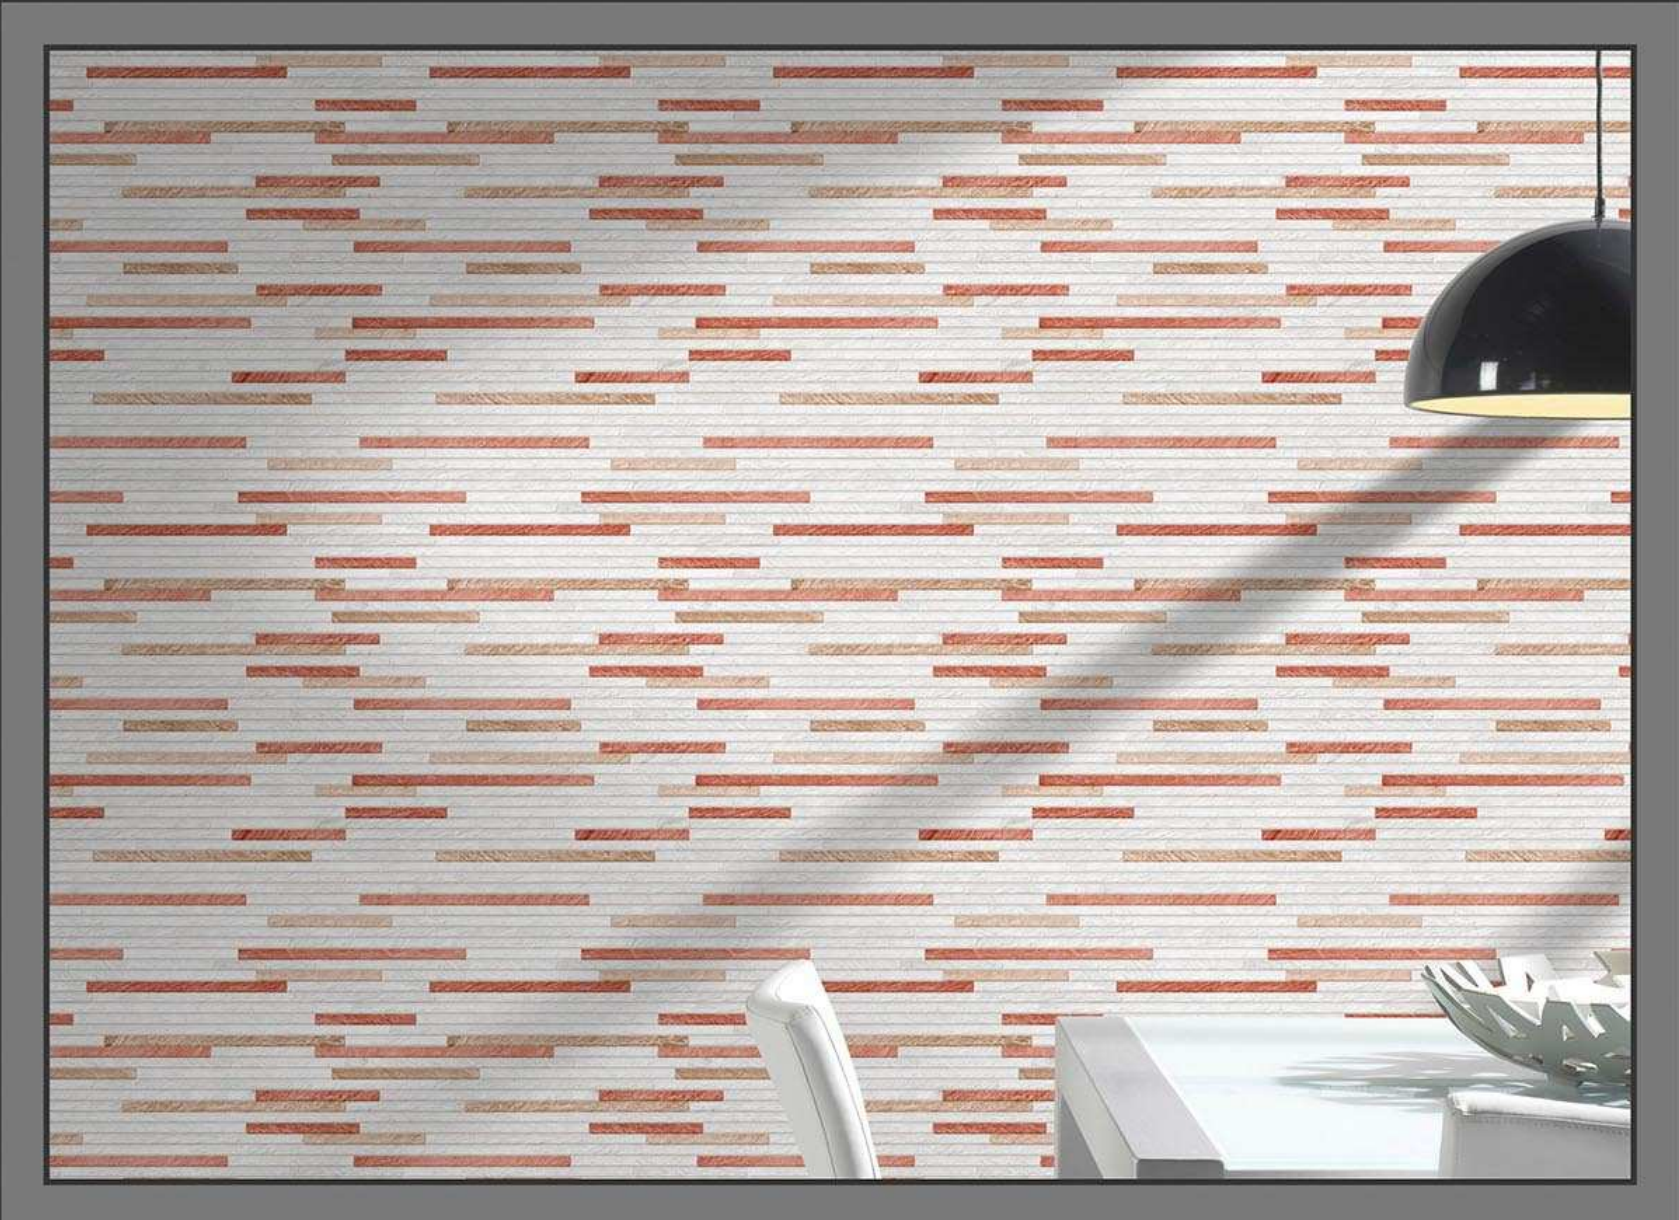

MATT
679

GLOSSY
779

300 X 450 MM
DIGITAL WALL TILES

ELEVATION

MADE IN INDIA