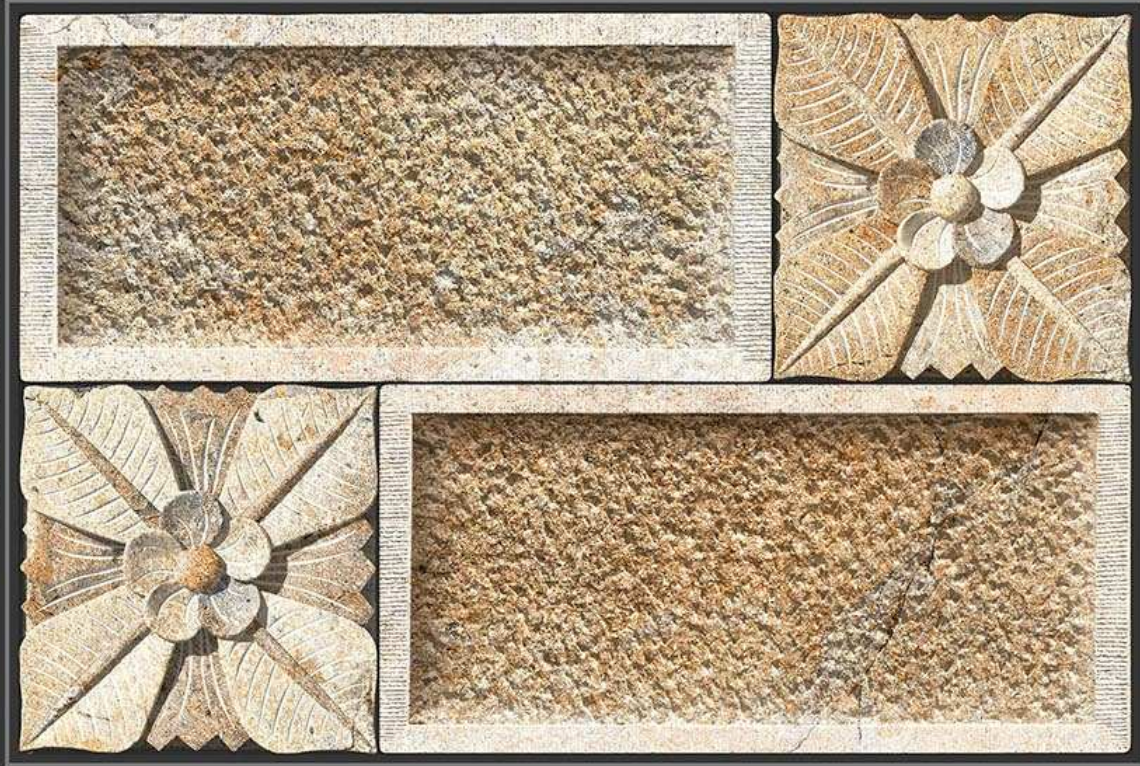

MATT
639

GLOSSY
739

300 X 450 MM
DIGITAL WALL TILES

ELEVATION

MADE IN INDIA