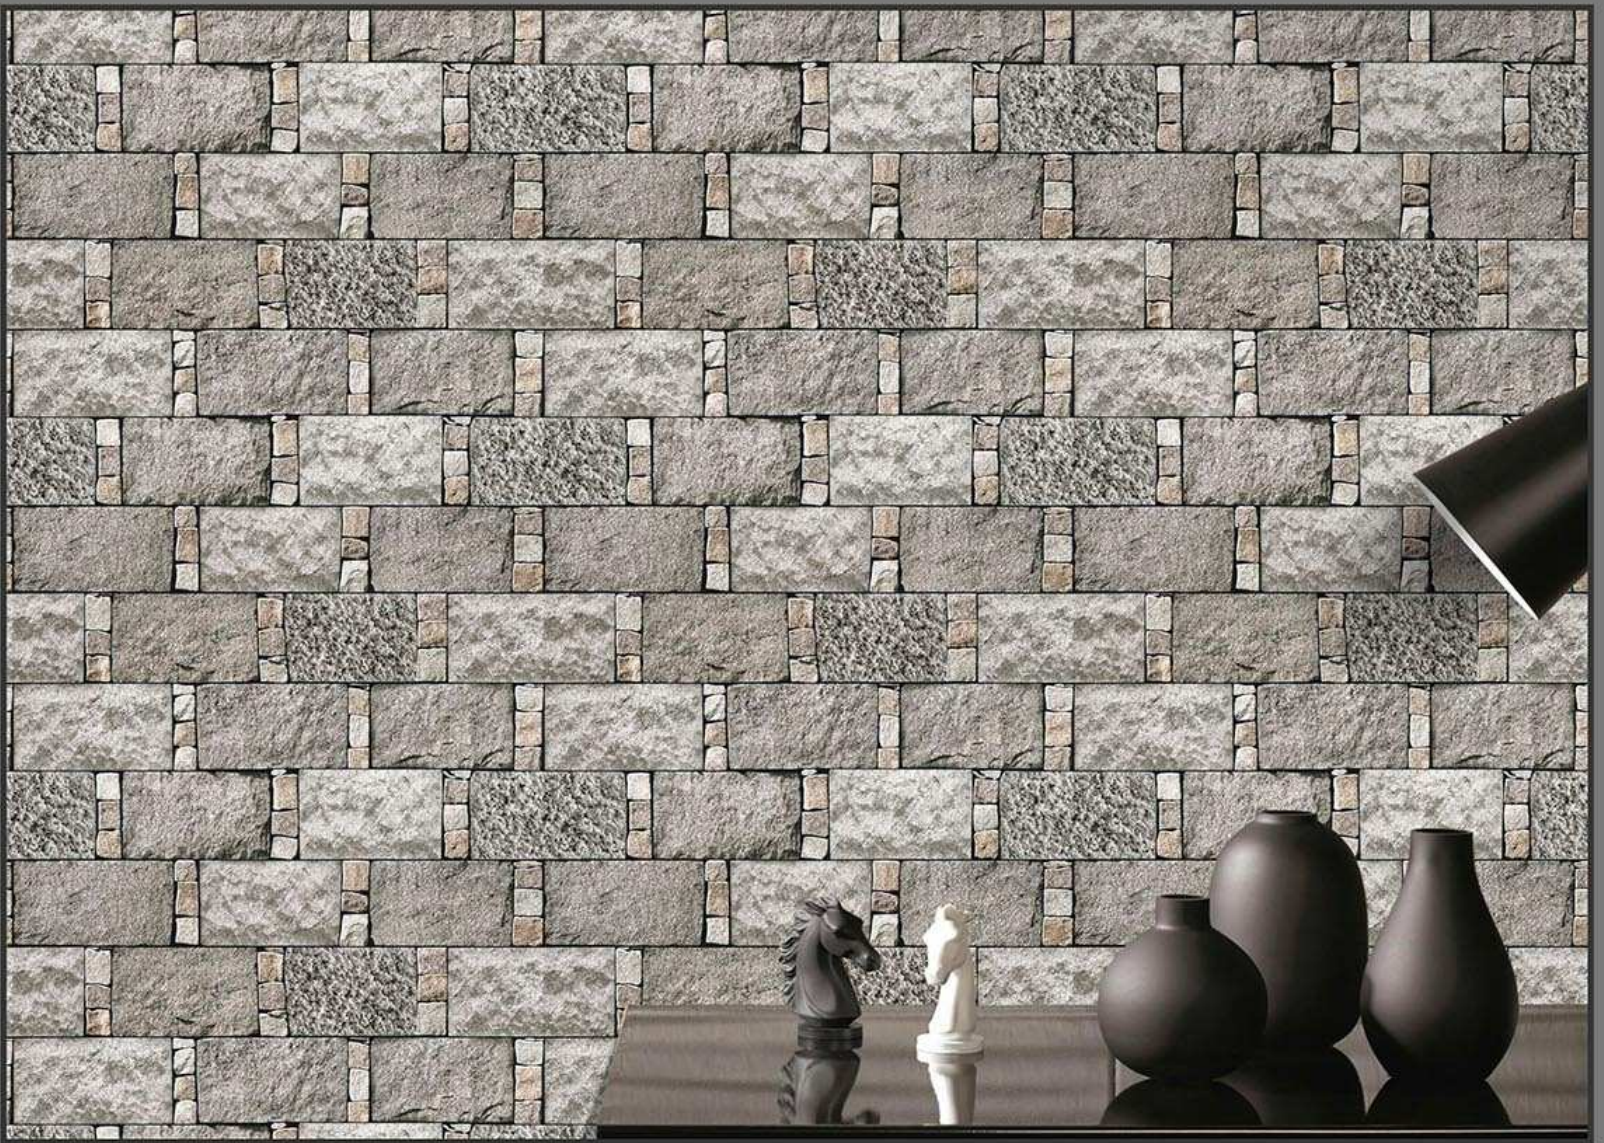

GLOSSY
753

300 X 450 MM
DIGITAL WALL TILES

ELEVATION

MADE IN INDIA

MATT
654

GLOSSY
754

300 X 450 MM
DIGITAL WALL TILES

ELEVATION