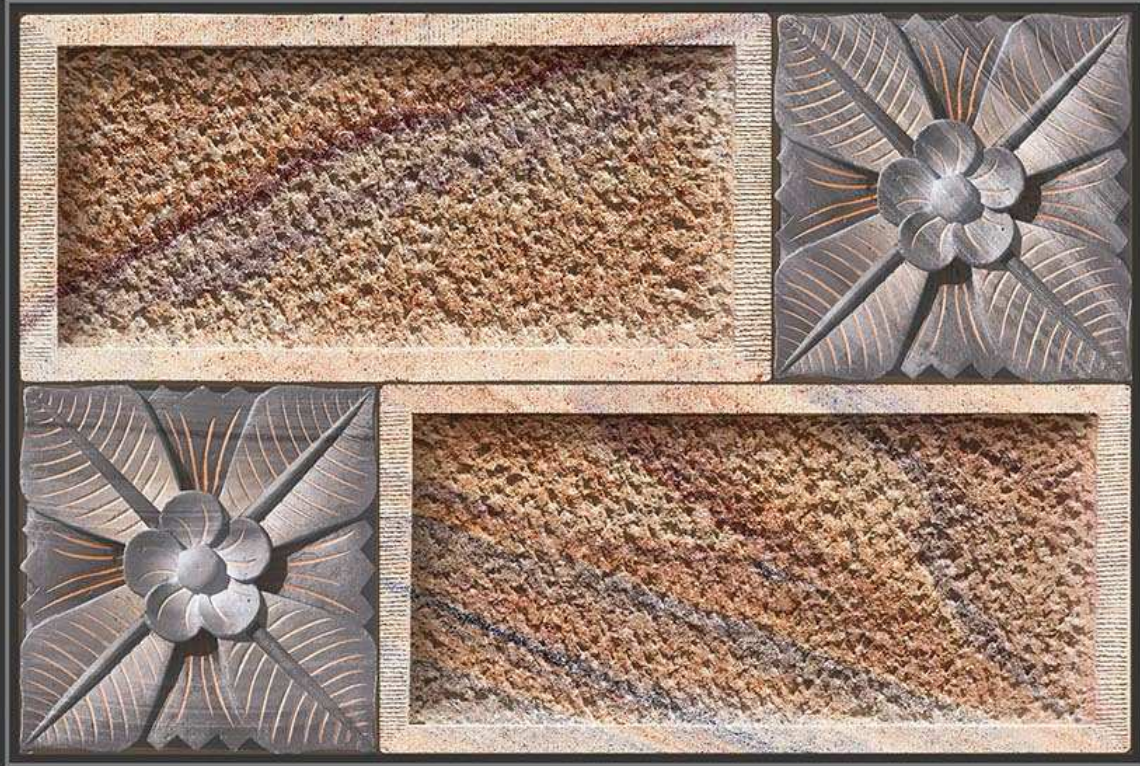

MADE IN INDIA

MATT
639

GLOSSY
739

300 X 450 MM
DIGITAL WALL TILES

ELEVATION

MADE IN INDIA

MATT
640

GLOSSY
740