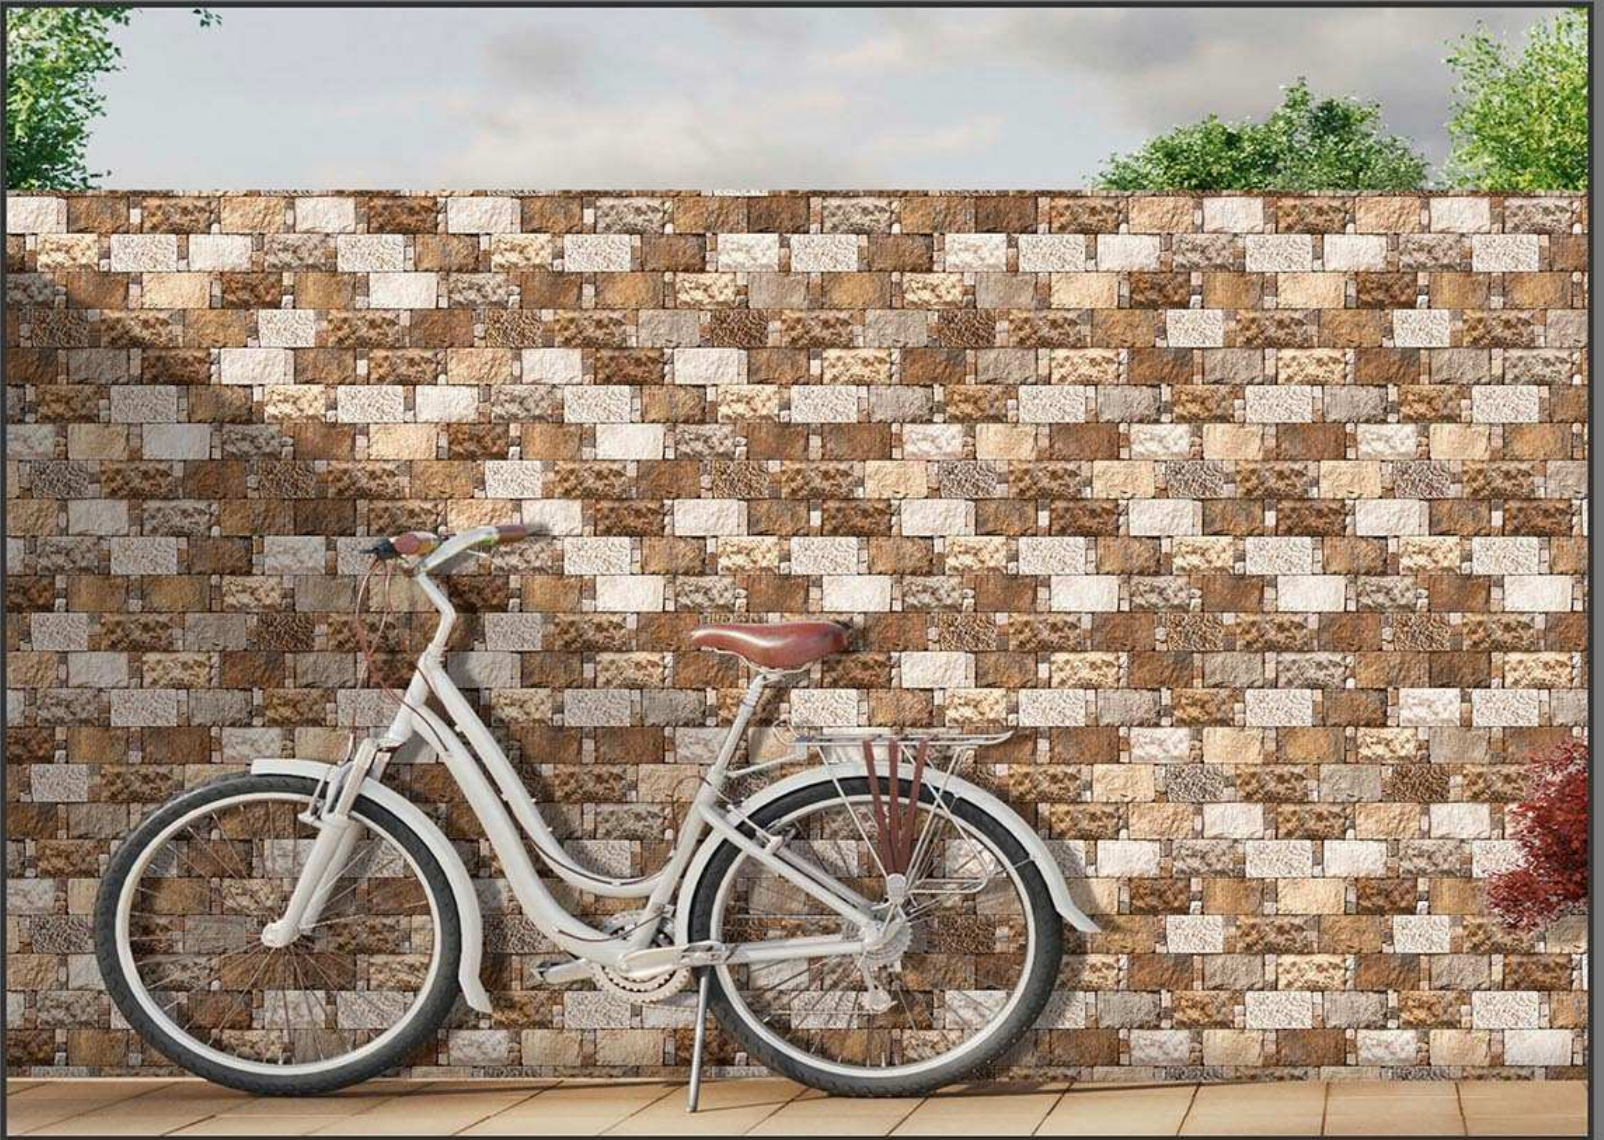

MATT
647

GLOSSY
747

300 X 450 MM
DIGITAL WALL TILES

ELEVATION

MADE IN INDIA