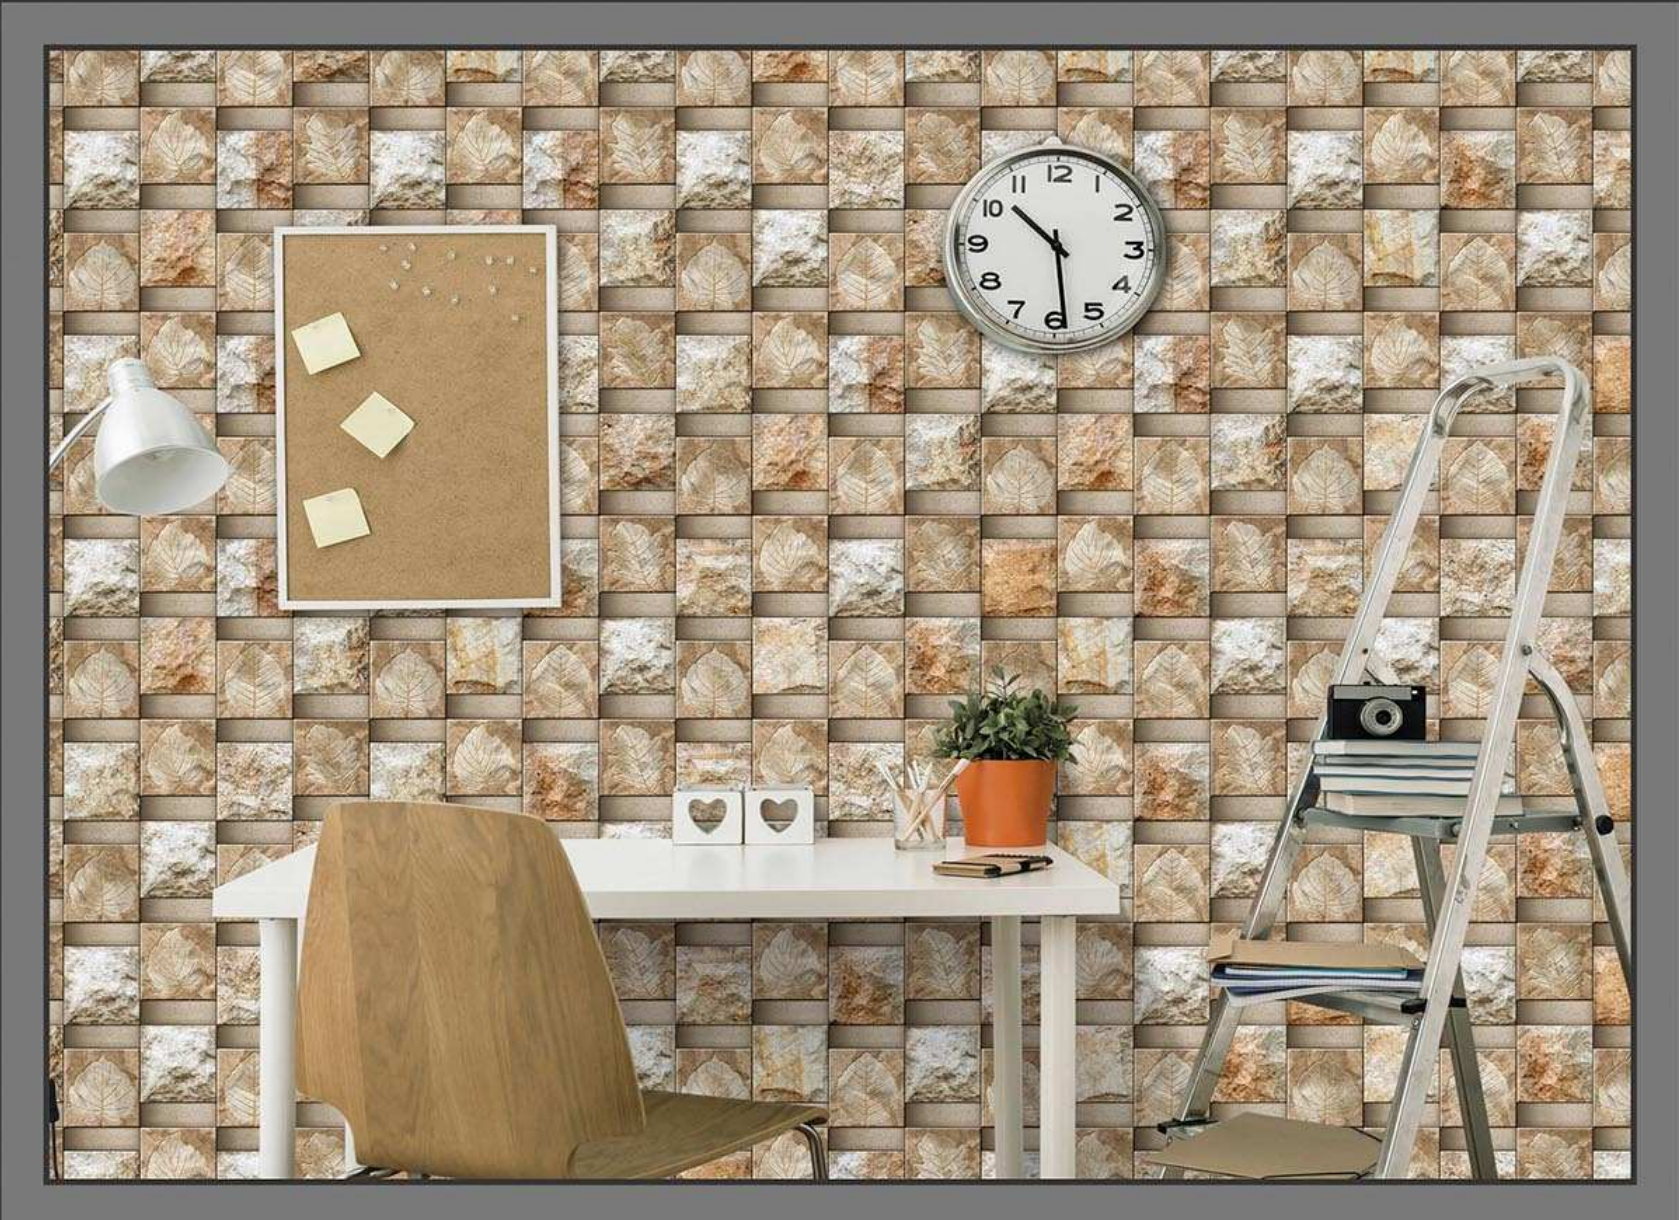

MATT
663

GLOSSY
763

300 X 450 MM
DIGITAL WALL TILES

ELEVATION

MADE IN INDIA