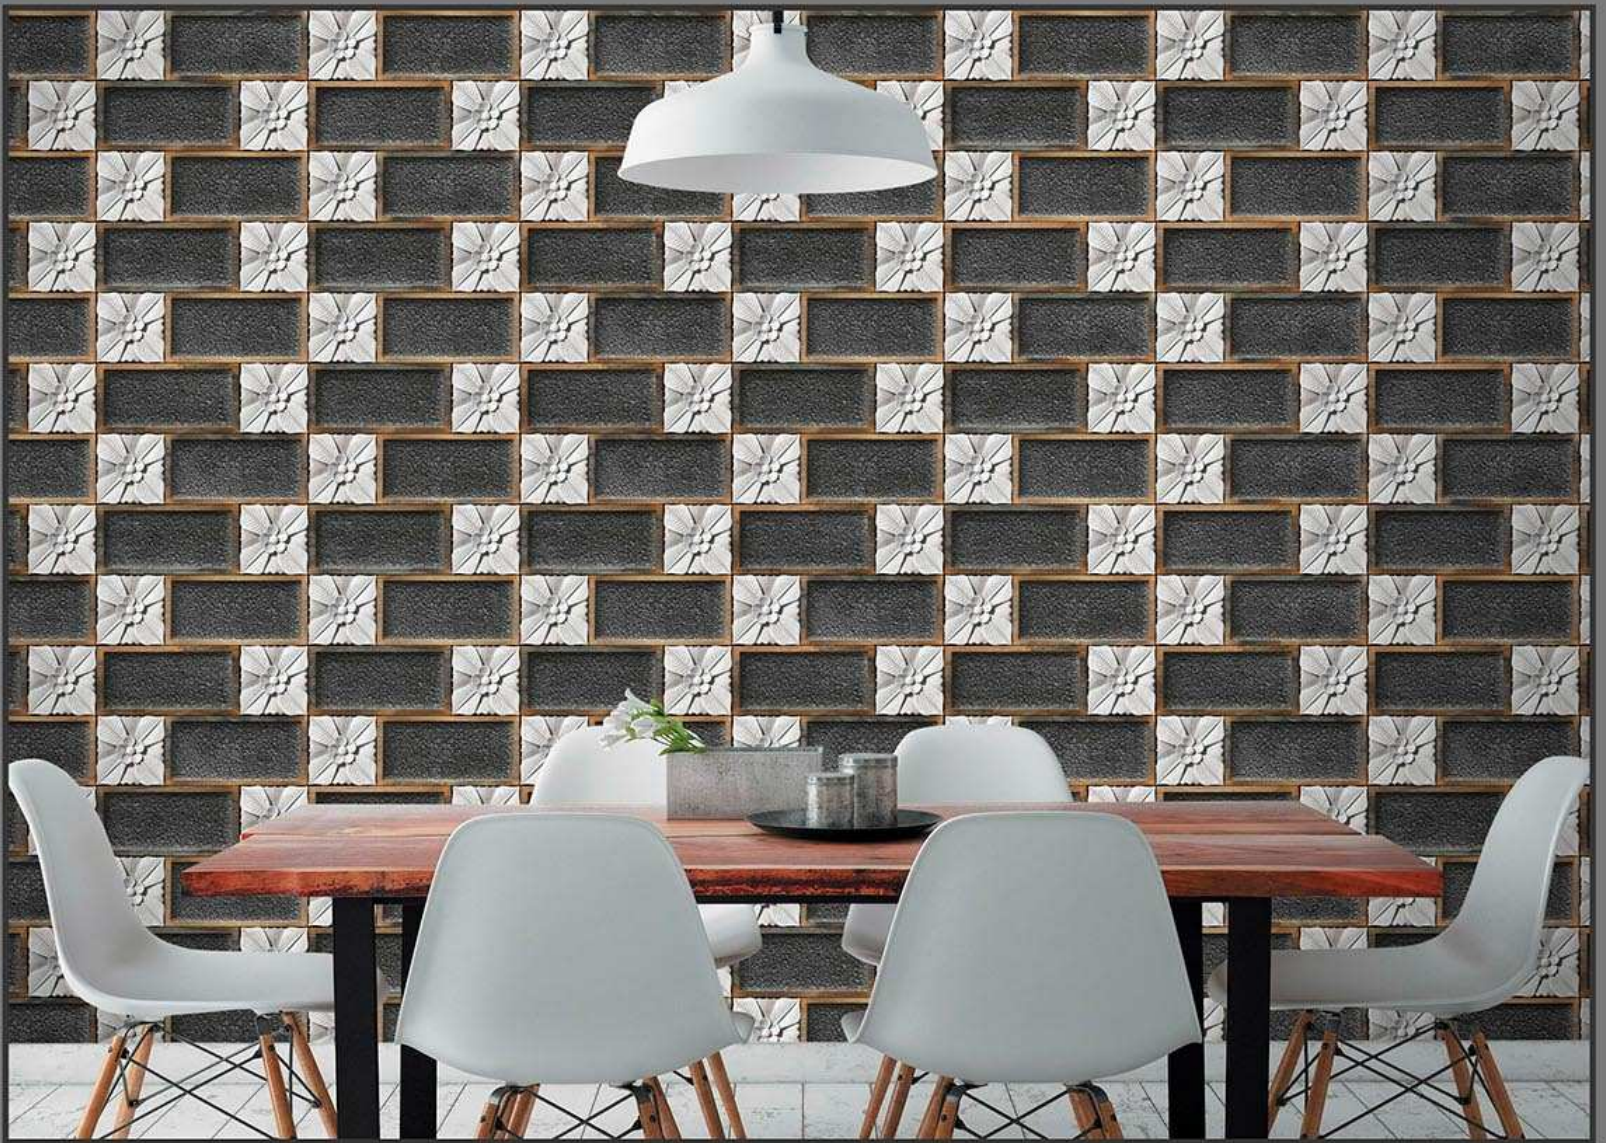

MATT
642

GLOSSY
742

300 X 450 MM
DIGITAL WALL TILES

ELEVATION

MADE IN INDIA