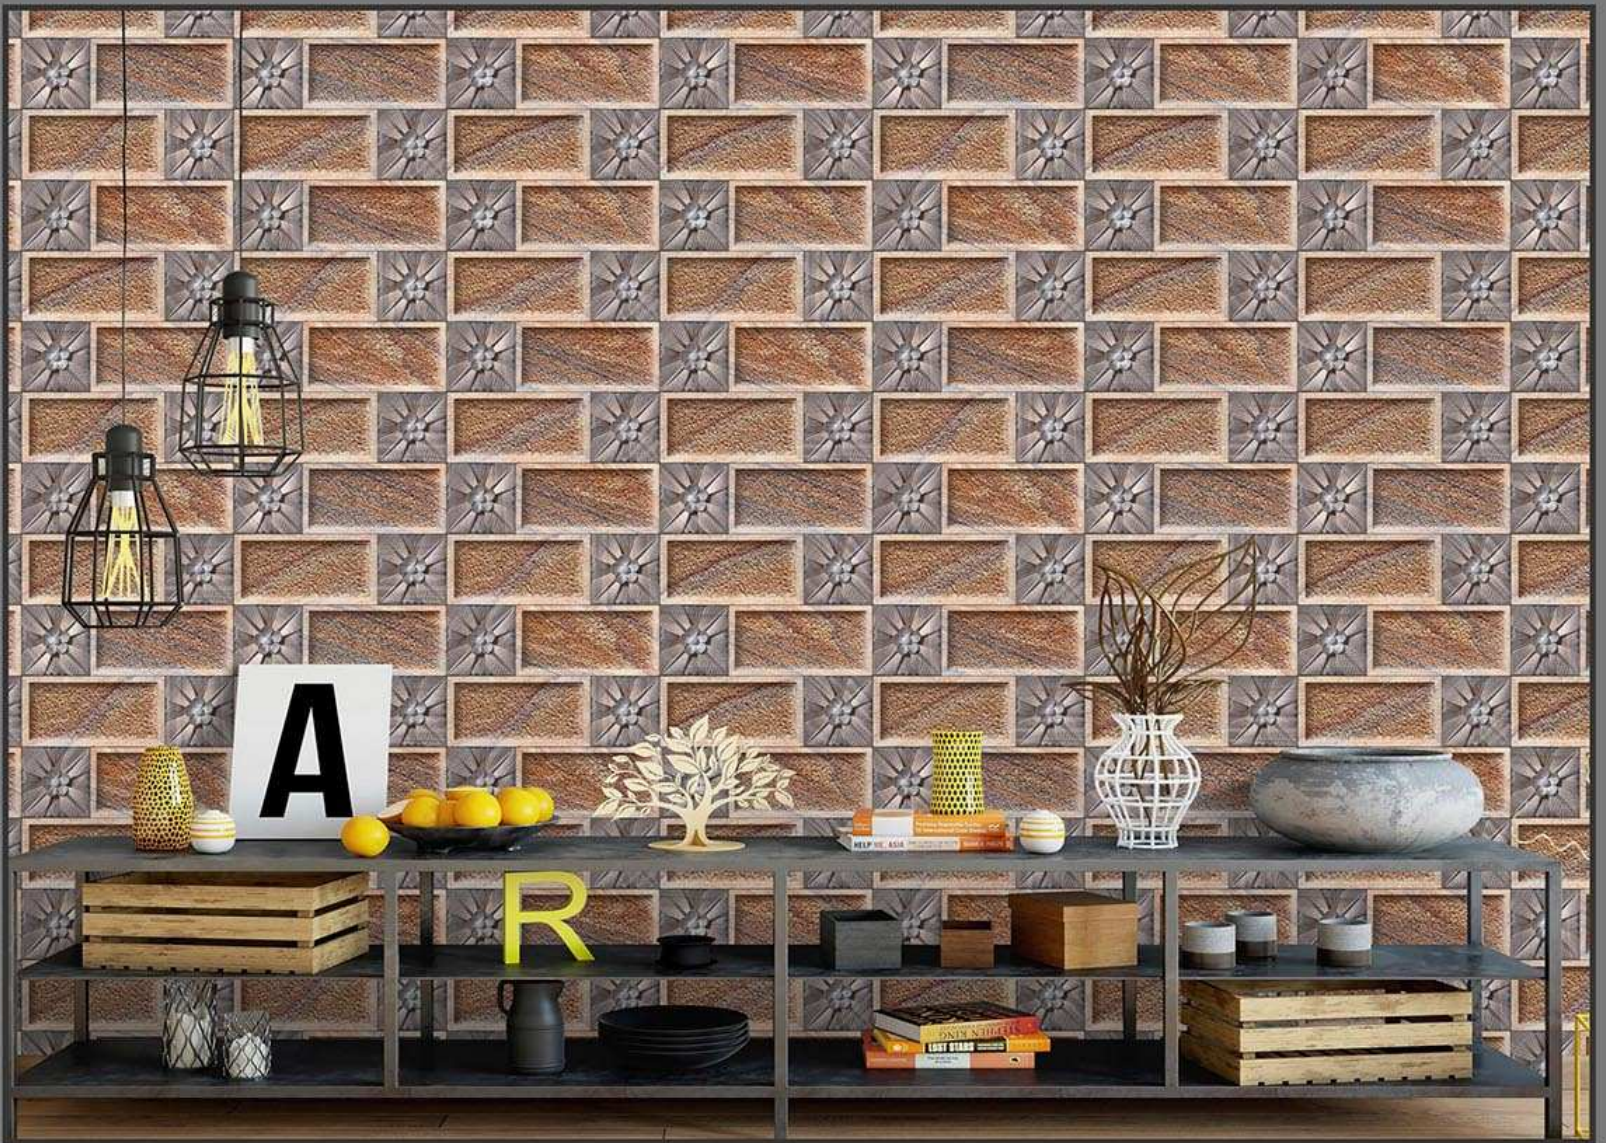

MADE IN INDIA

MATT
639

GLOSSY
739

300 X 450 MM
DIGITAL WALL TILES

ELEVATION

MADE IN INDIA

MATT
640

GLOSSY
740