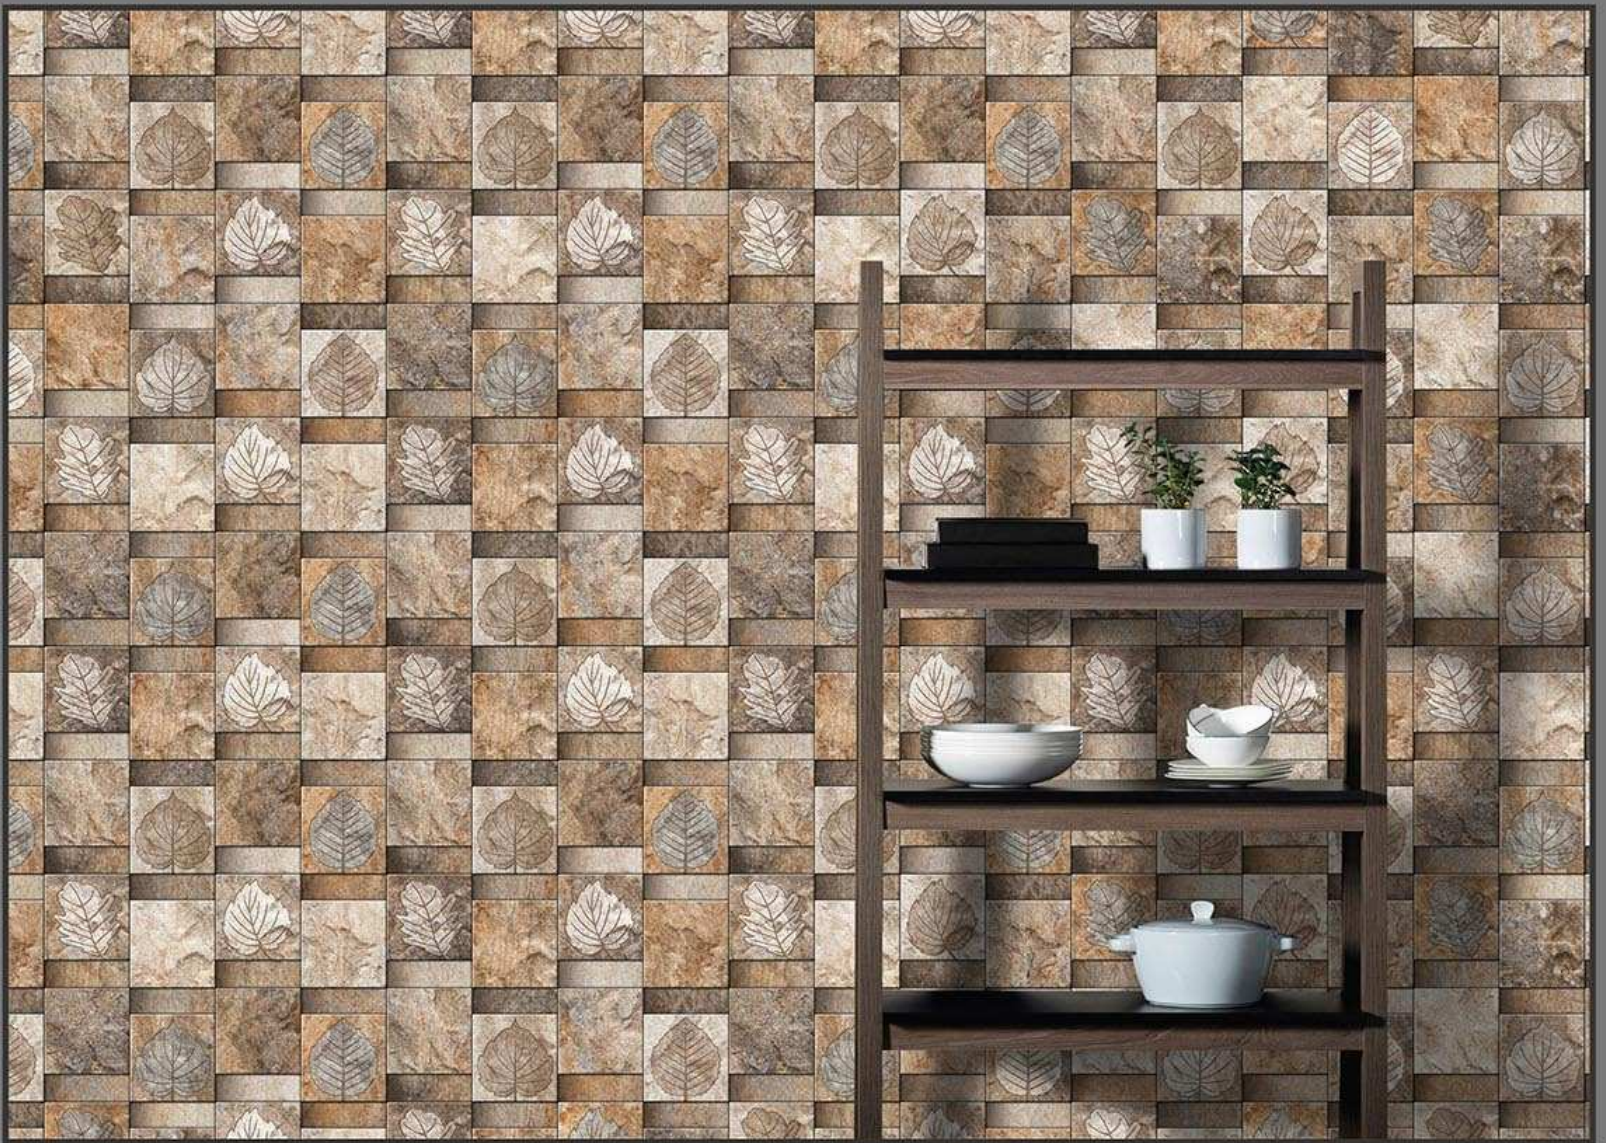

MADE IN INDIA

MATT
655

GLOSSY
755

300 X 450 MM
DIGITAL WALL TILES

ELEVATION

MADE IN INDIA

MATT
656

GLOSSY
756