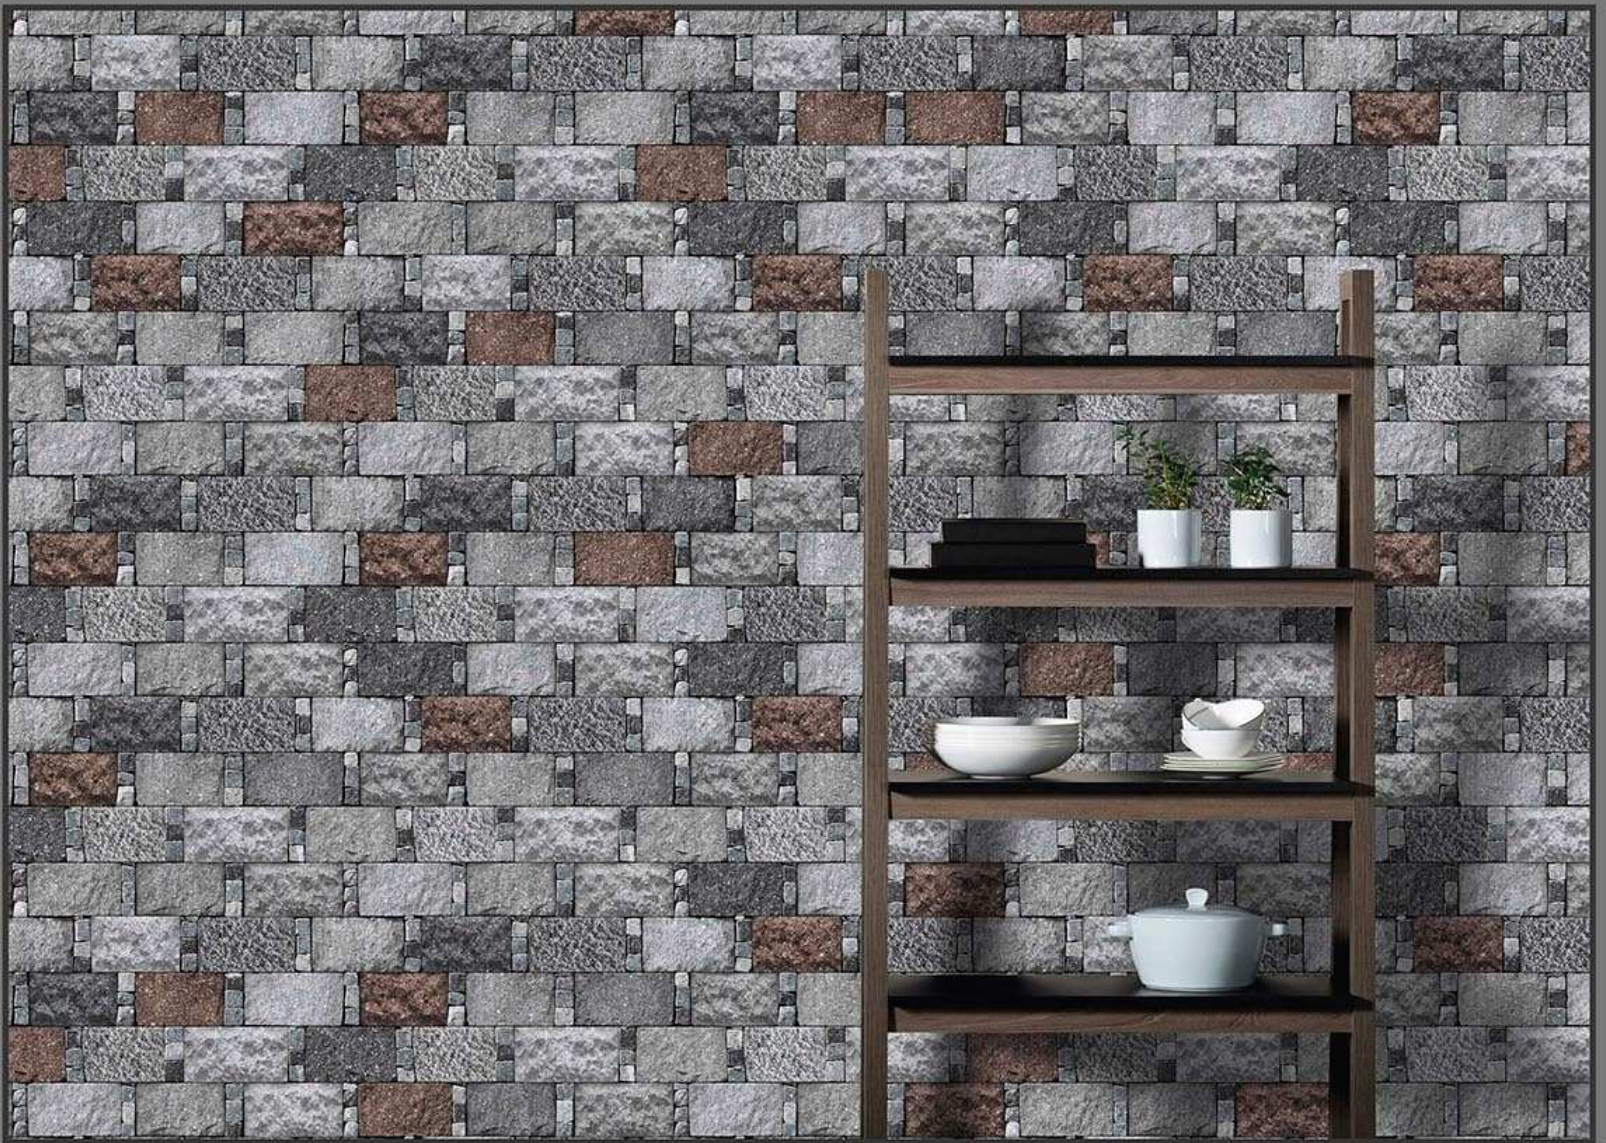

MATT
650

GLOSSY
750

300 X 450 MM
DIGITAL WALL TILES

ELEVATION

MADE IN INDIA