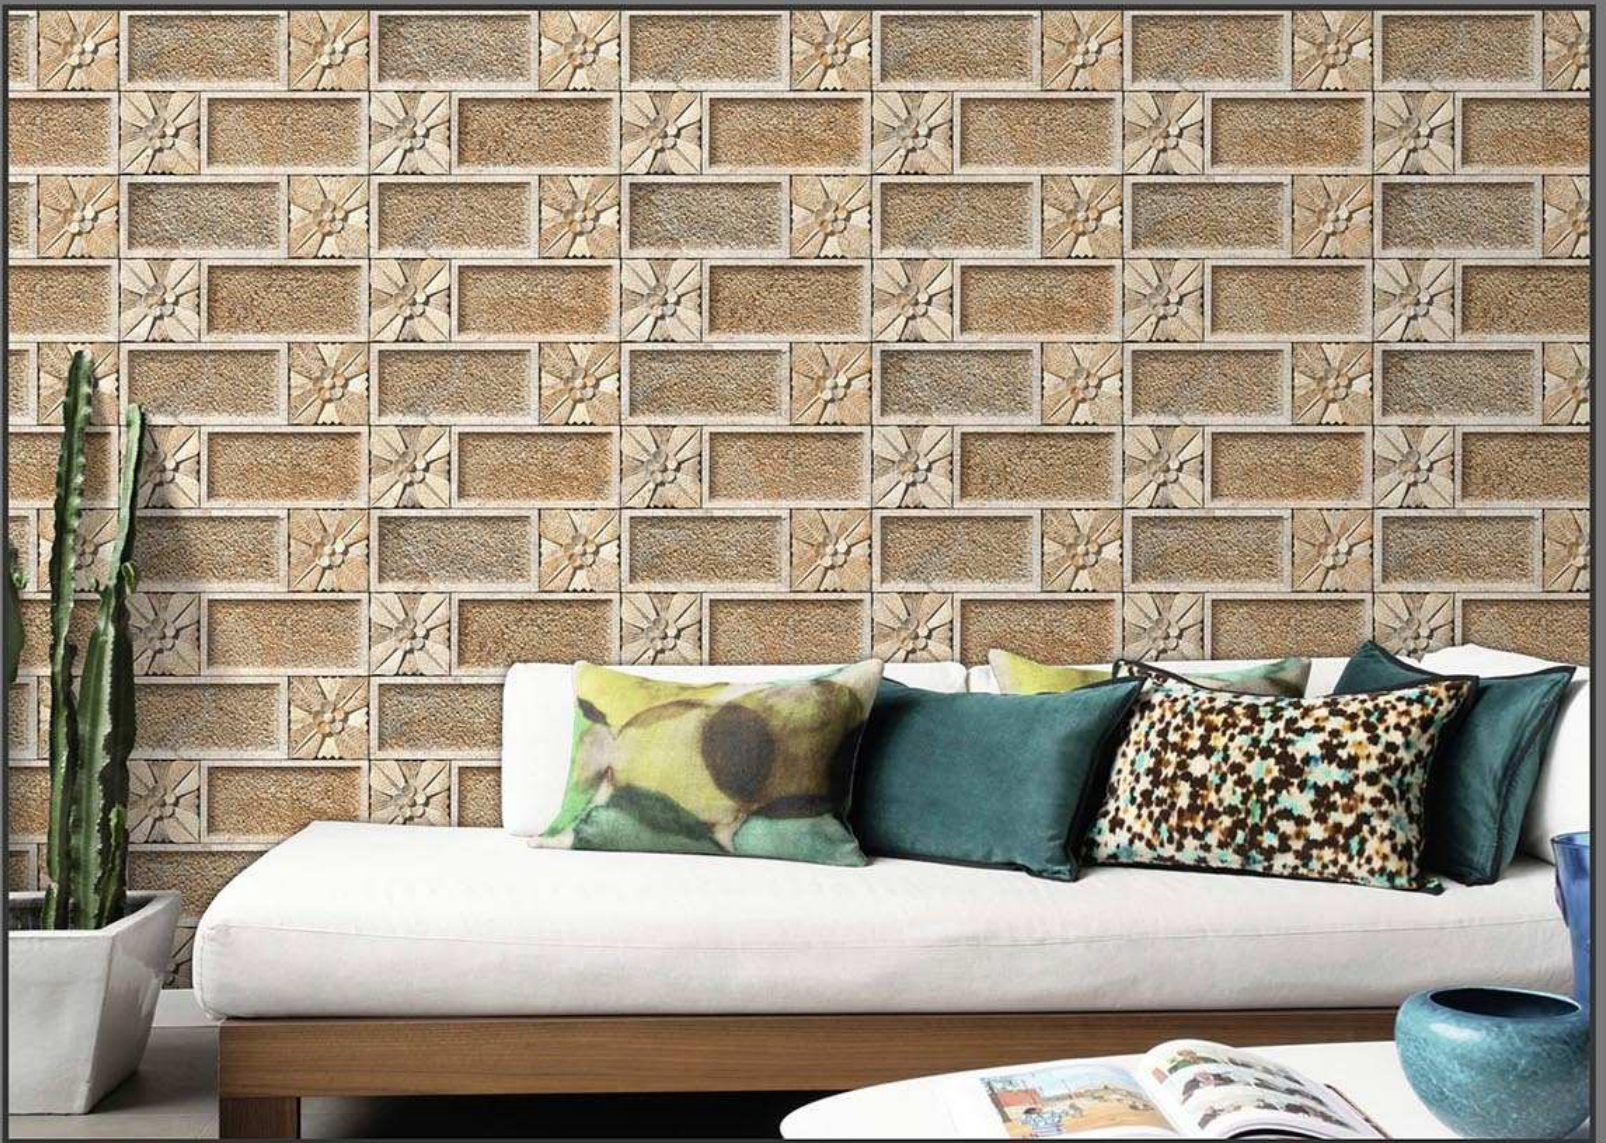

MATT
639

GLOSSY
739

300 X 450 MM
DIGITAL WALL TILES

ELEVATION

MADE IN INDIA