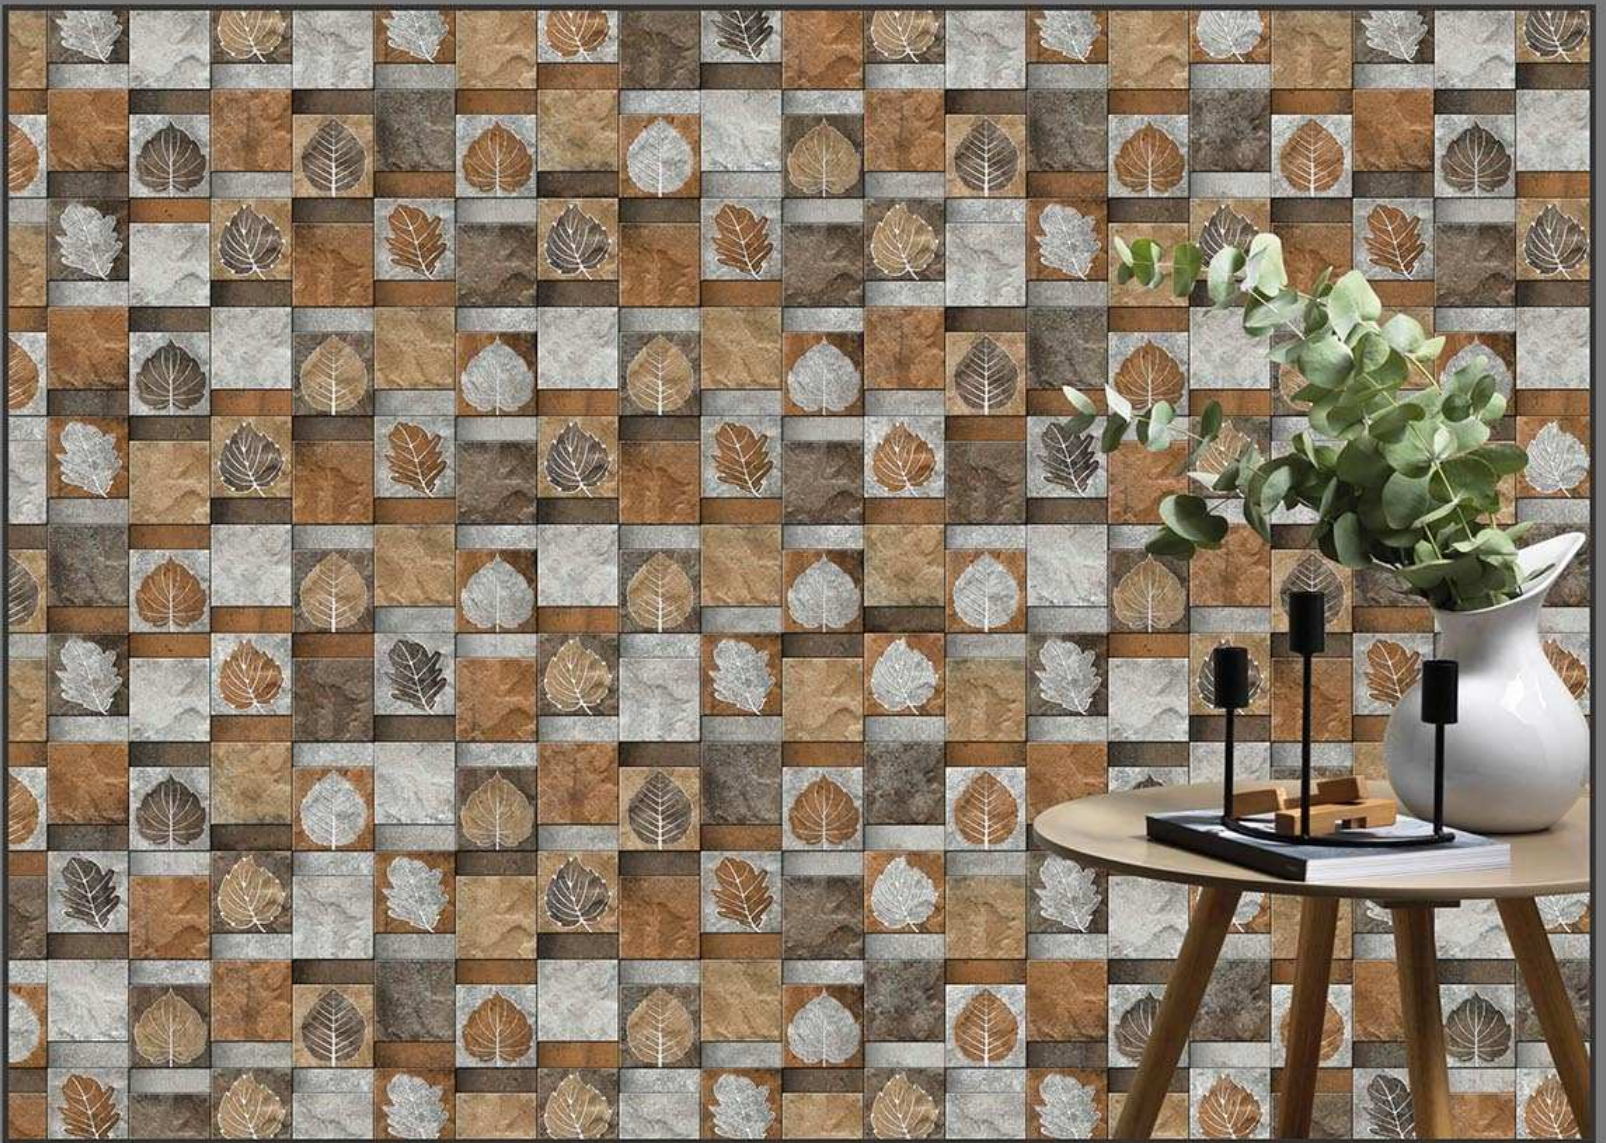

MATT
661

GLOSSY
761

300 X 450 MM
DIGITAL WALL TILES

ELEVATION

MADE IN INDIA