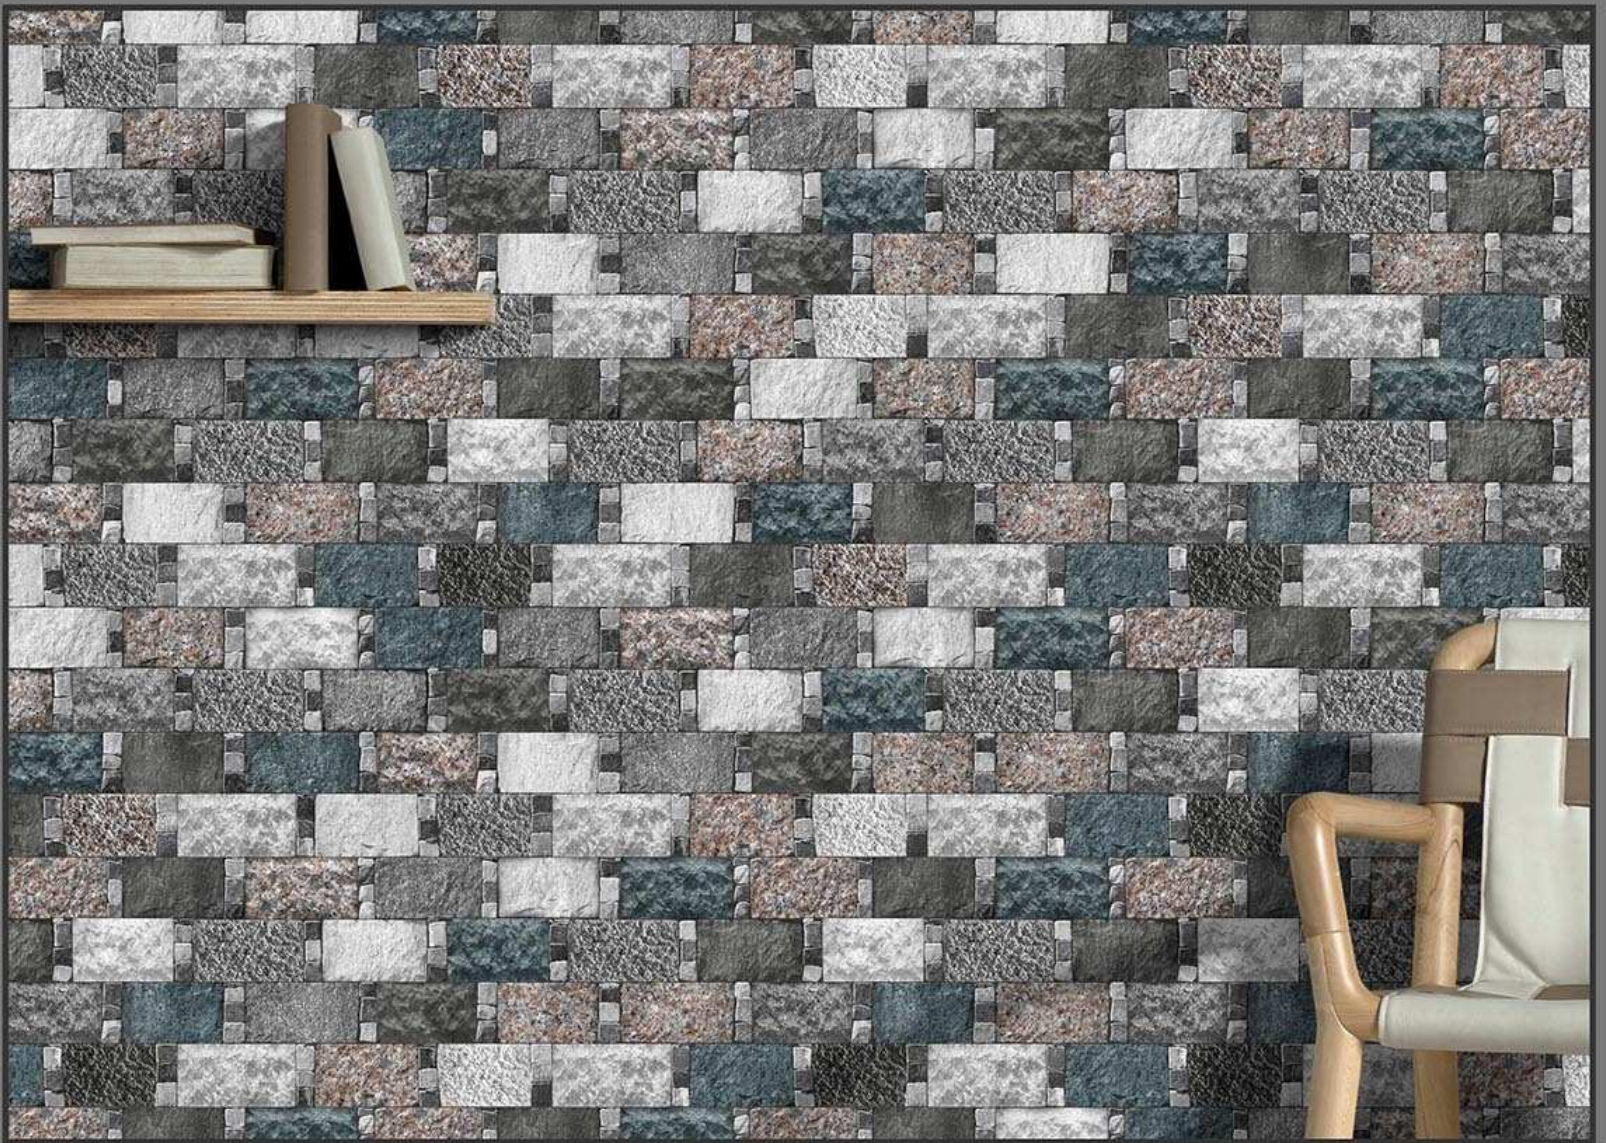

MADE IN INDIA

MATT
647

GLOSSY
747

300 X 450 MM
DIGITAL WALL TILES

ELEVATION

MADE IN INDIA

MATT
648

GLOSSY
748