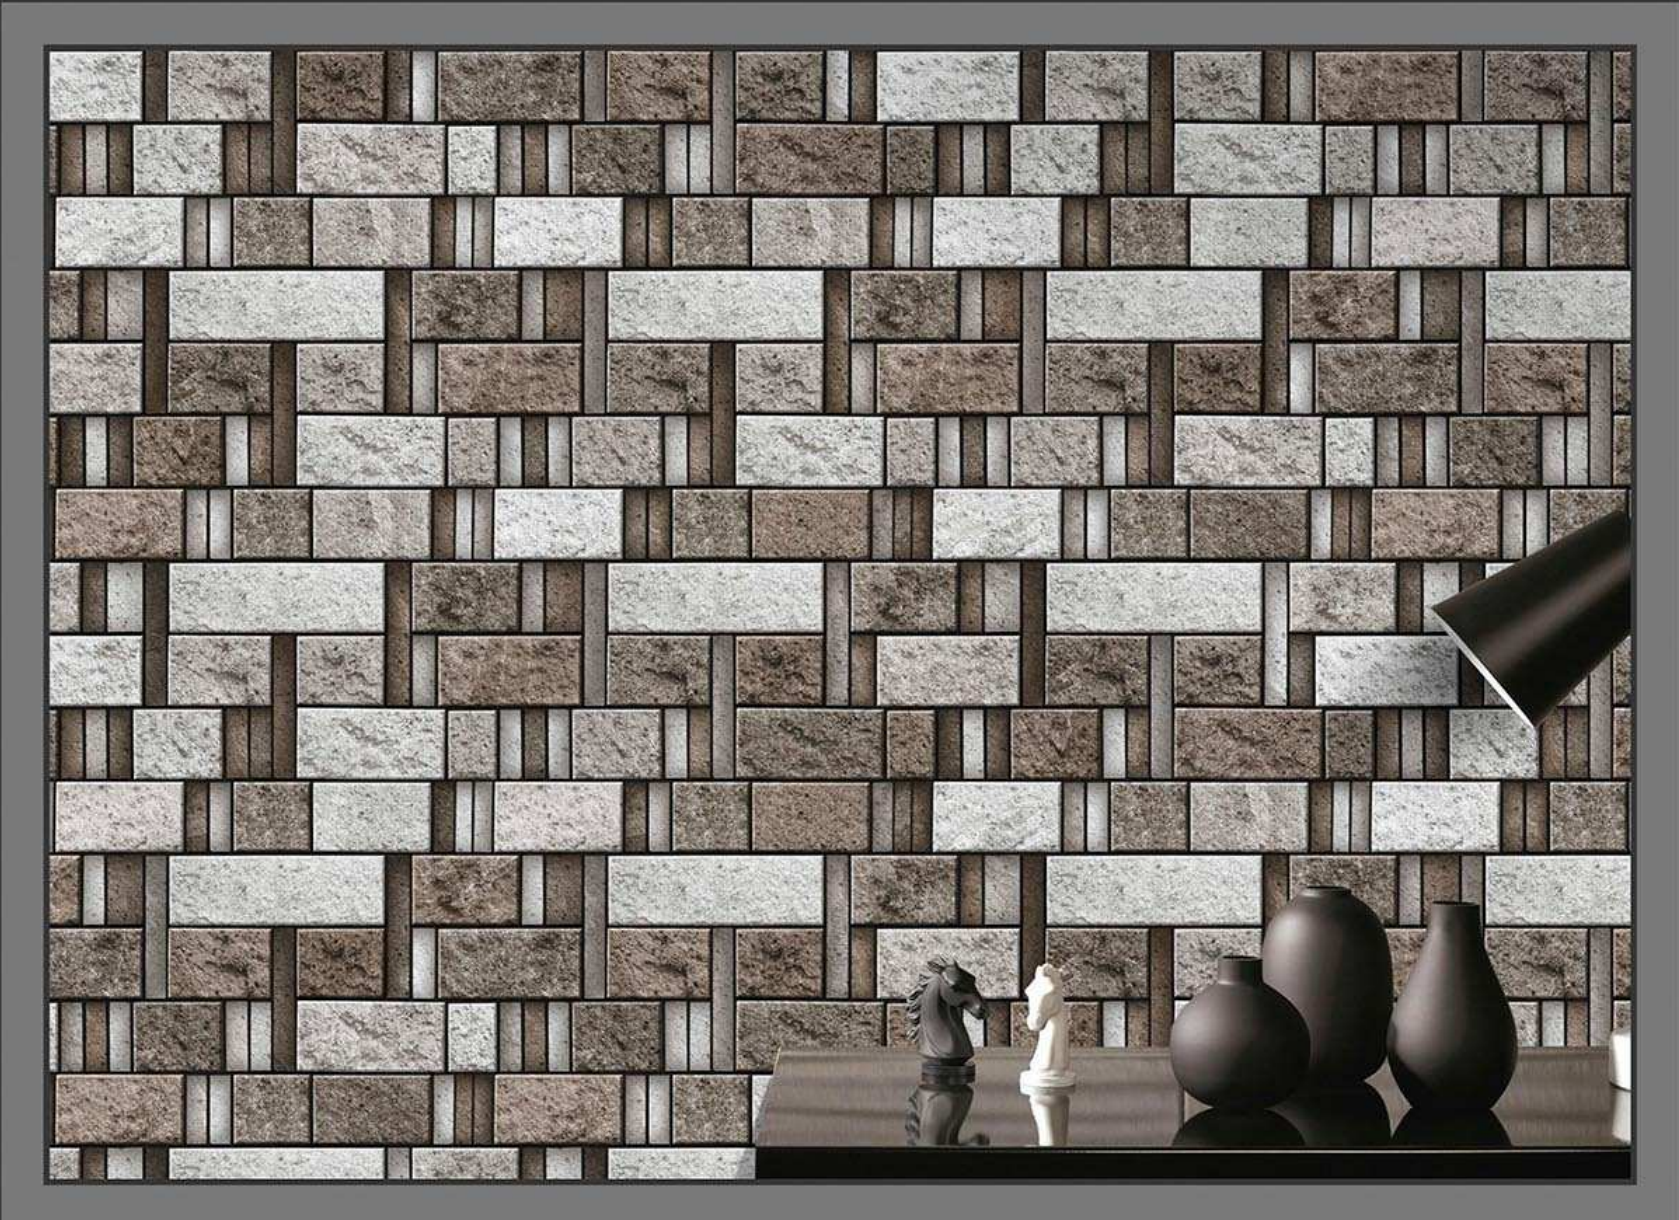

MATT
669

GLOSSY
769

300 X 450 MM
DIGITAL WALL TILES

ELEVATION

MADE IN INDIA