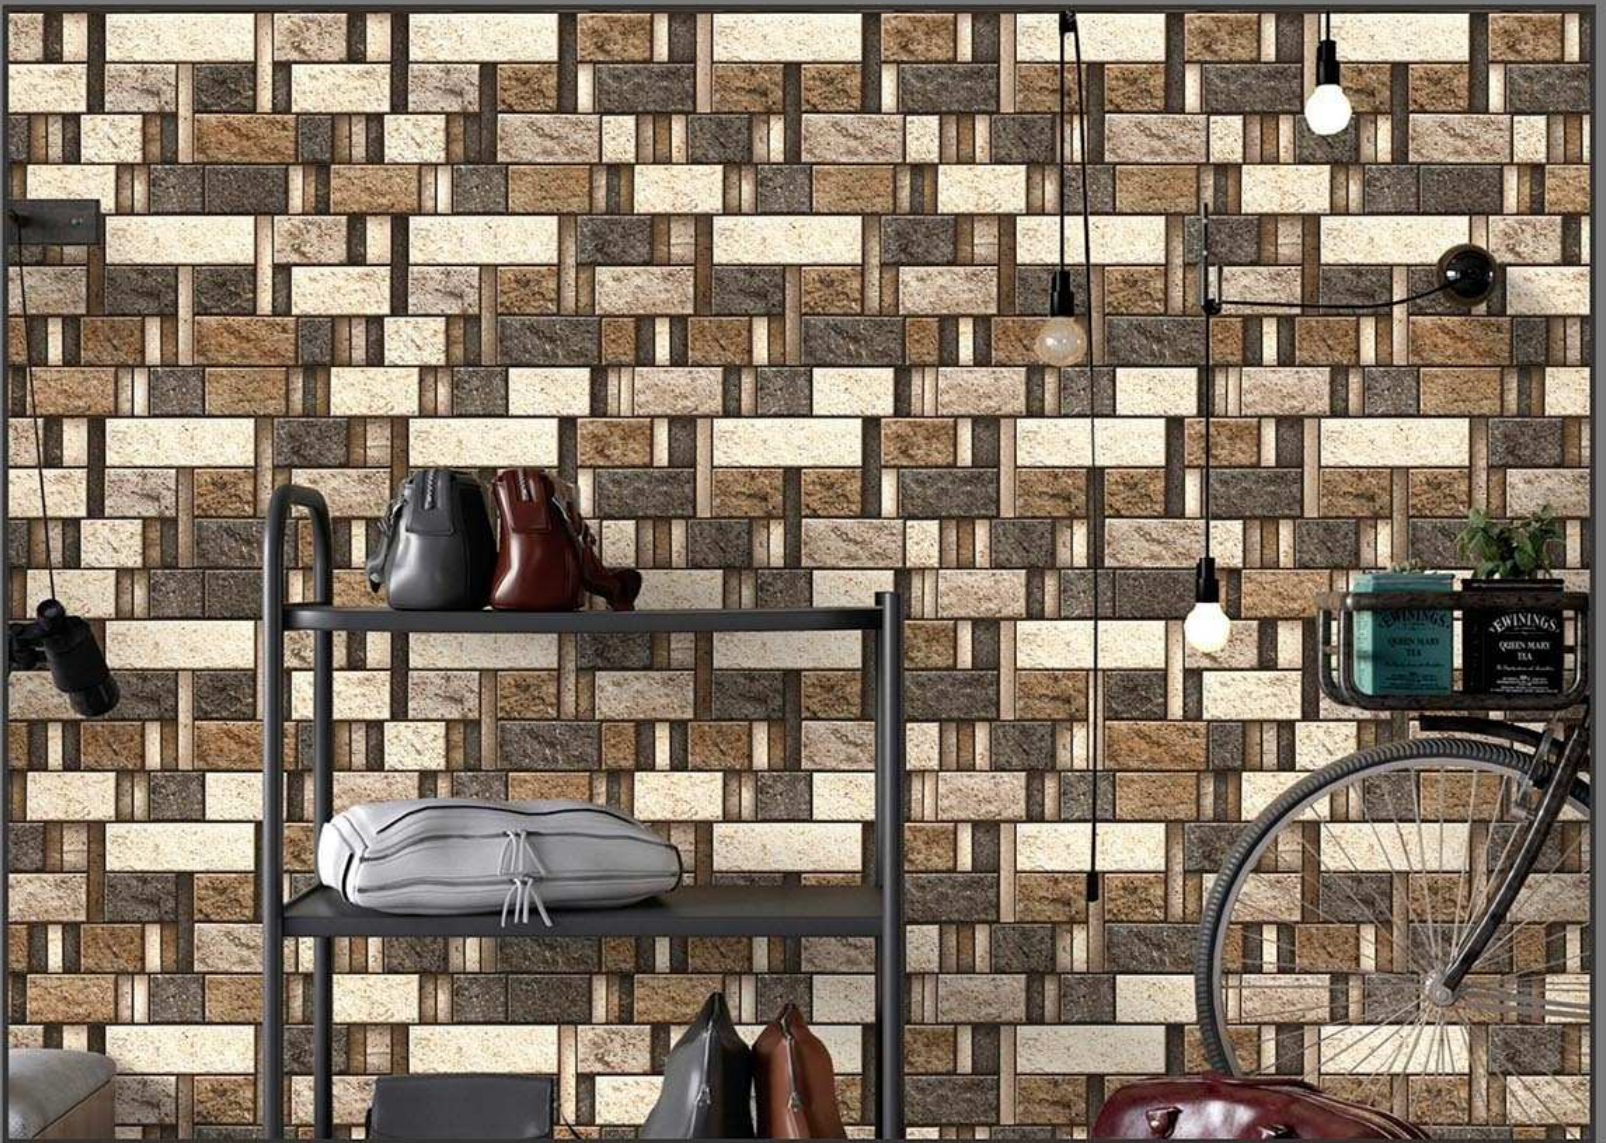

300 X 450 MM
DIGITAL WALL TILES

ELEVATION

MADE IN INDIA

MATT
665

GLOSSY
765

300 X 450 MM
DIGITAL WALL TILES

ELEVATION

MADE IN INDIA