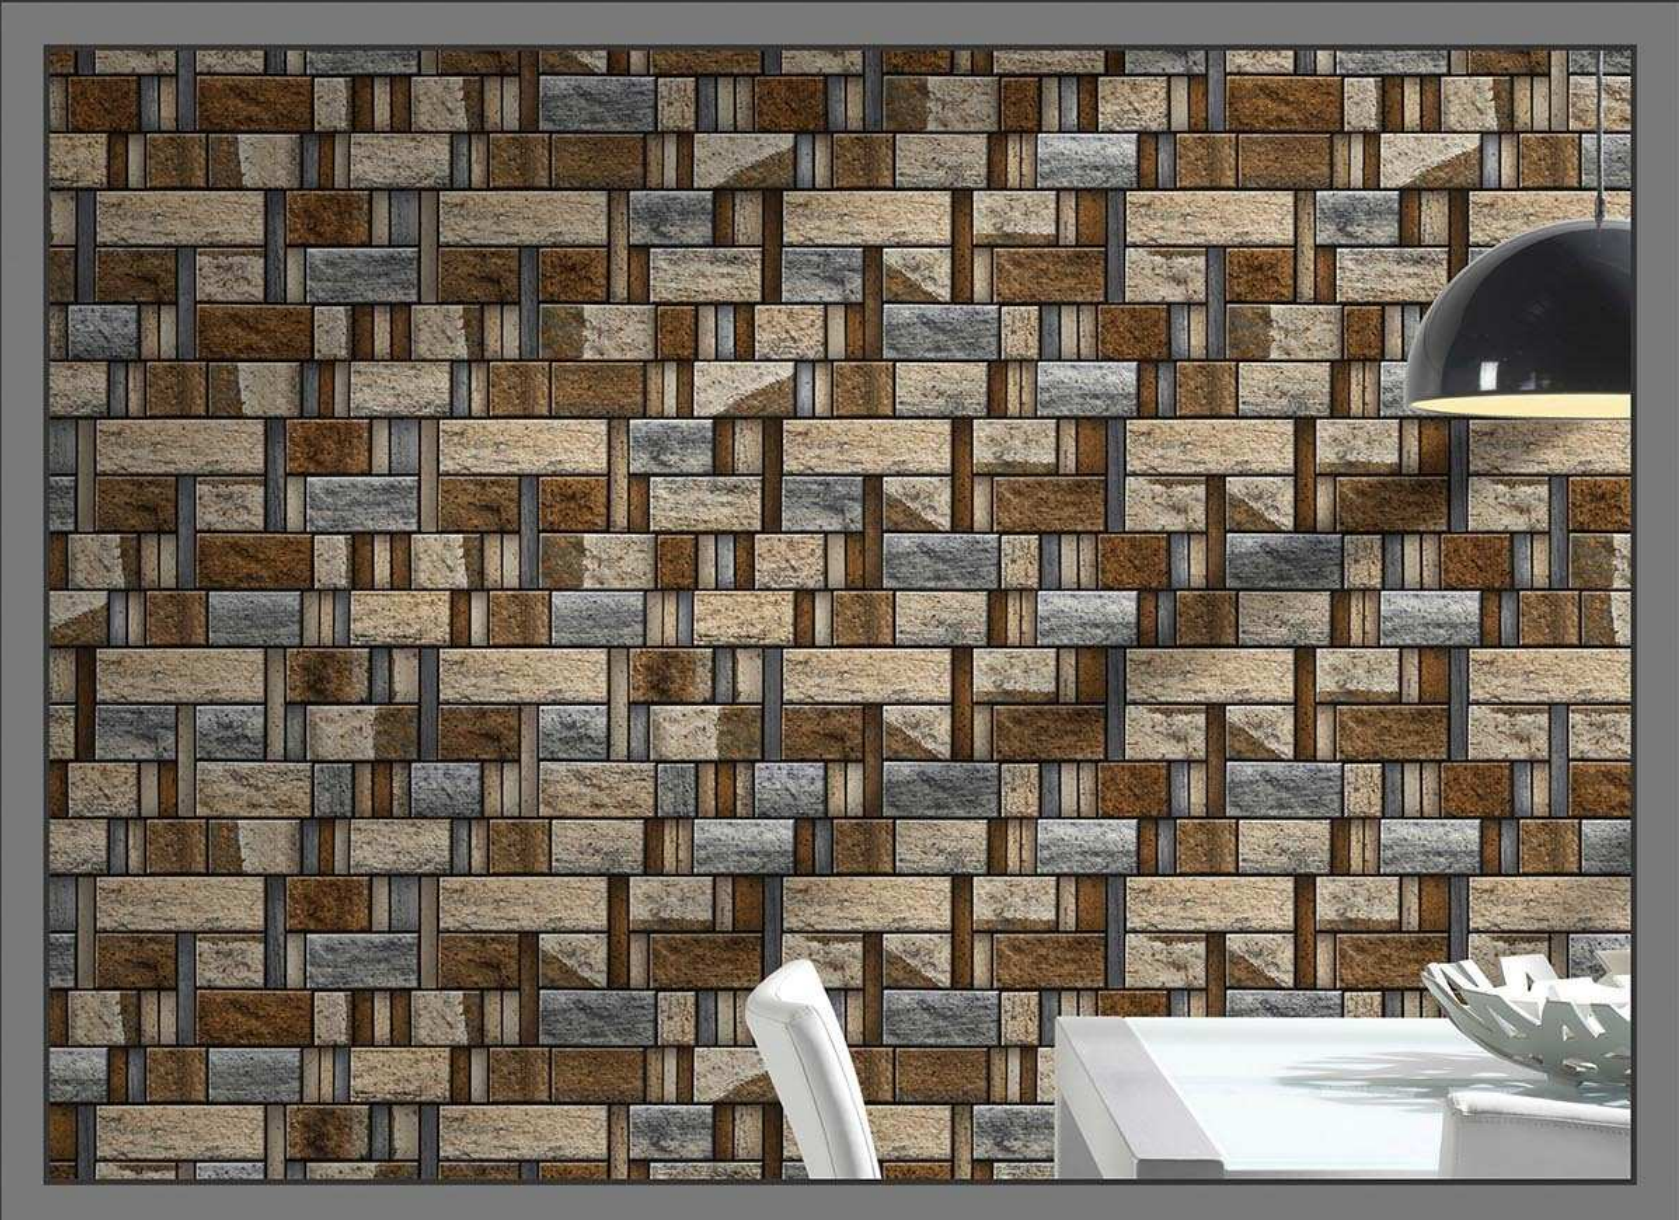

MATT
671

GLOSSY
771

300 X 450 MM
DIGITAL WALL TILES

ELEVATION

MADE IN INDIA