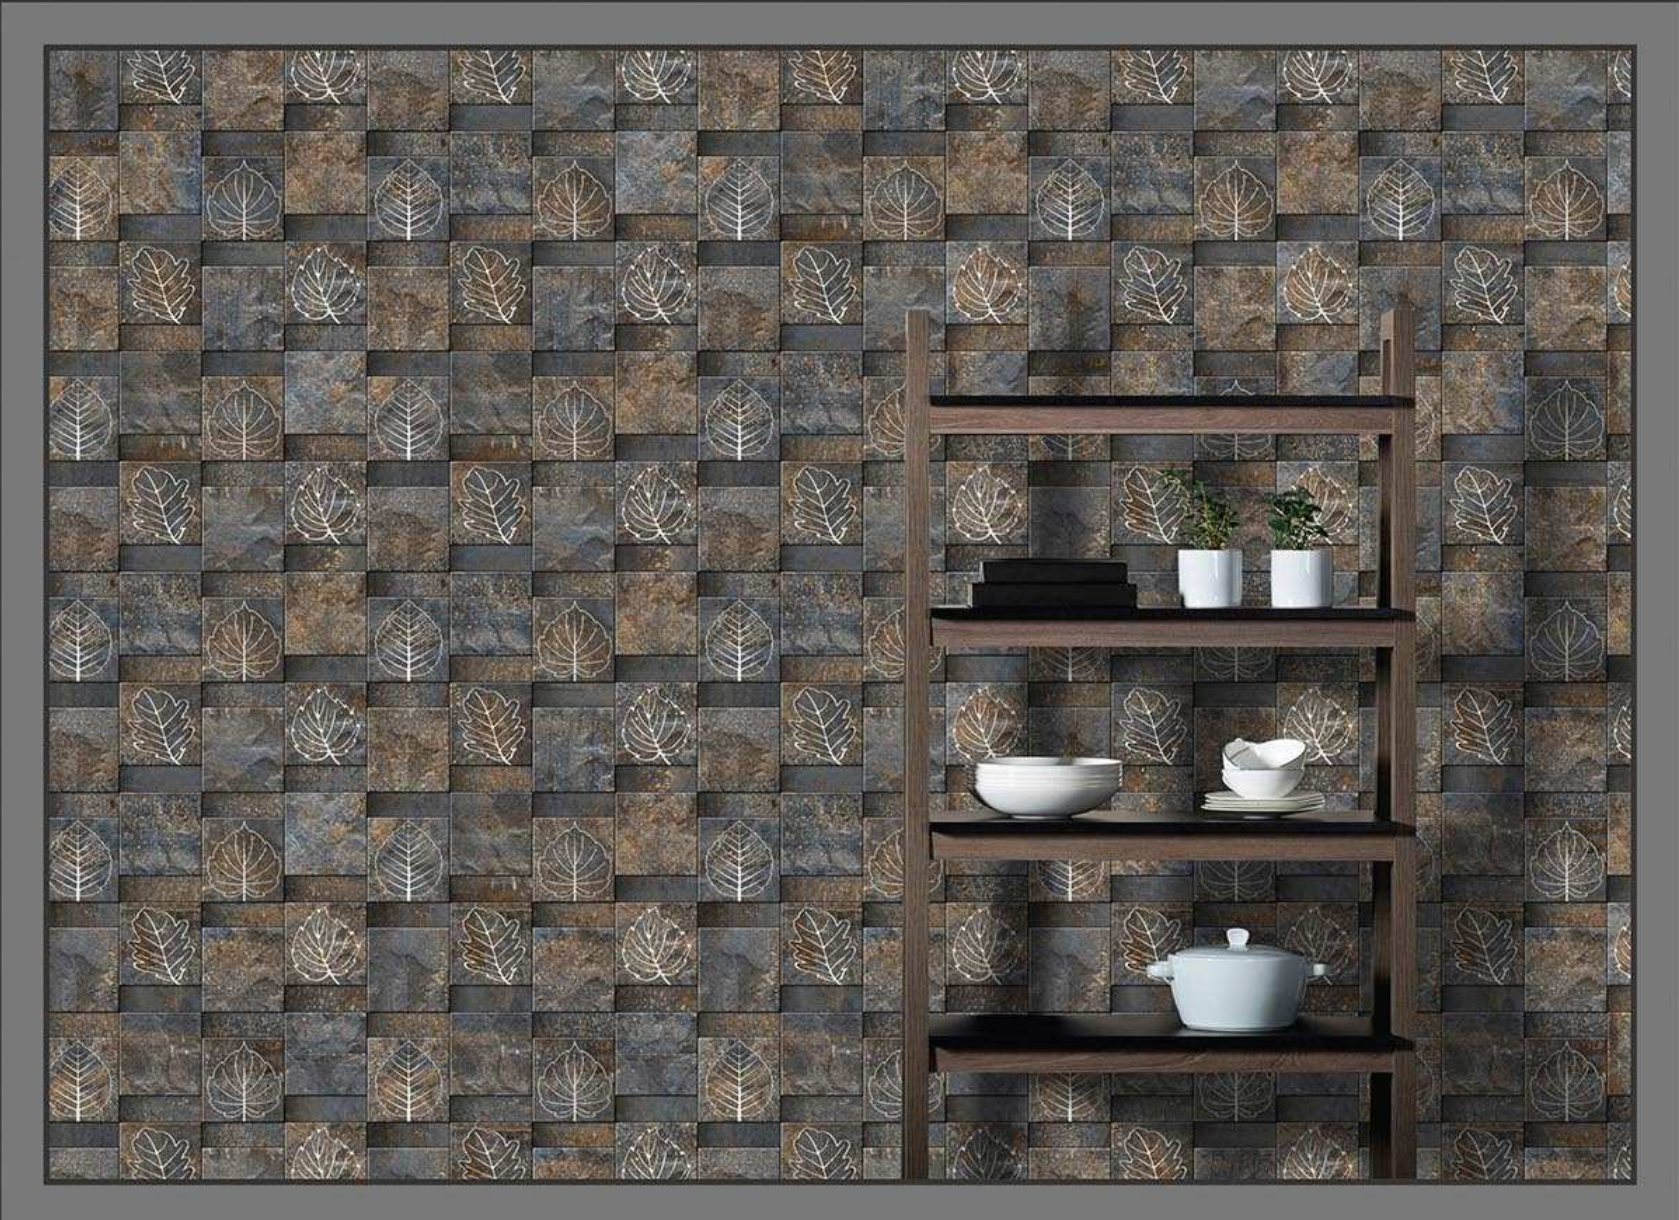

GLOSSY
761

300 X 450 MM
DIGITAL WALL TILES

ELEVATION

MADE IN INDIA

MATT
662

GLOSSY
762

300 X 450 MM
DIGITAL WALL TILES

ELEVATION