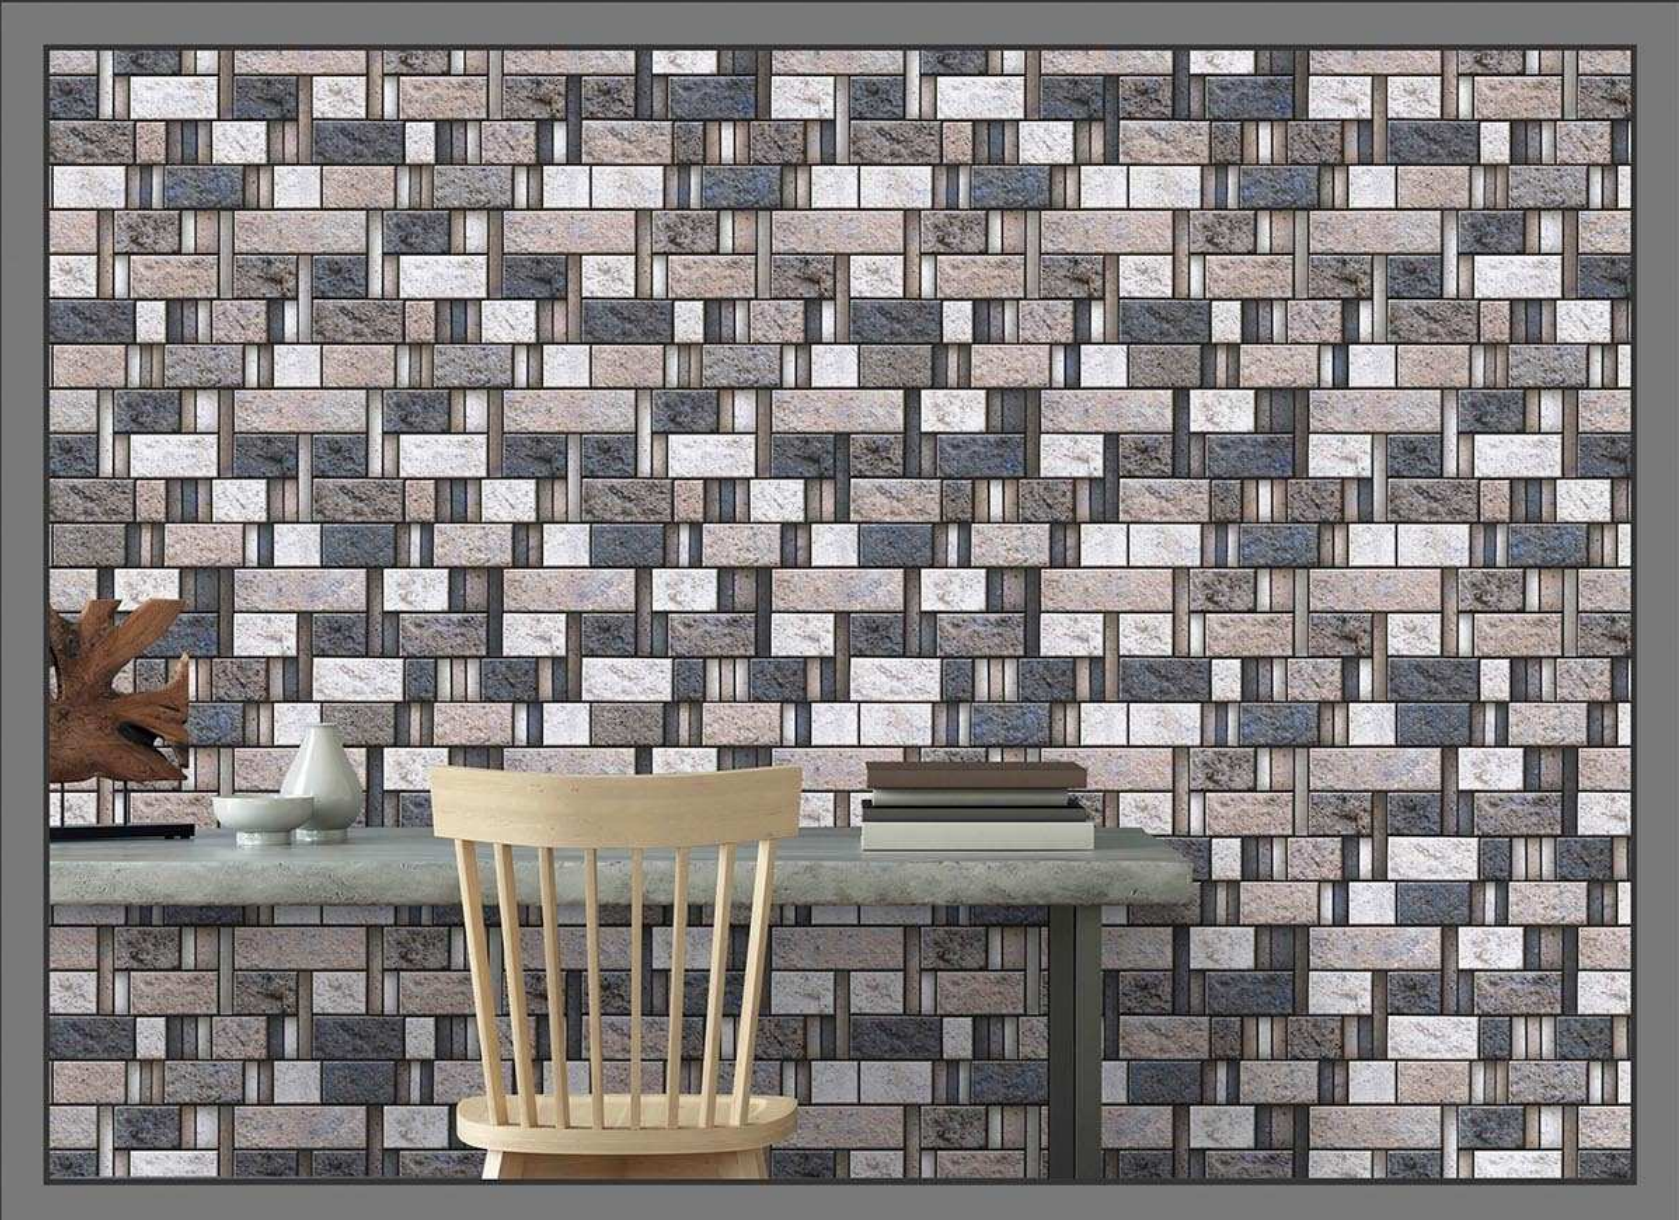

MATT
666

GLOSSY
766

300 X 450 MM
DIGITAL WALL TILES

ELEVATION

MADE IN INDIA

MATT
667

GLOSSY
767

300 X 450 MM
DIGITAL WALL TILES