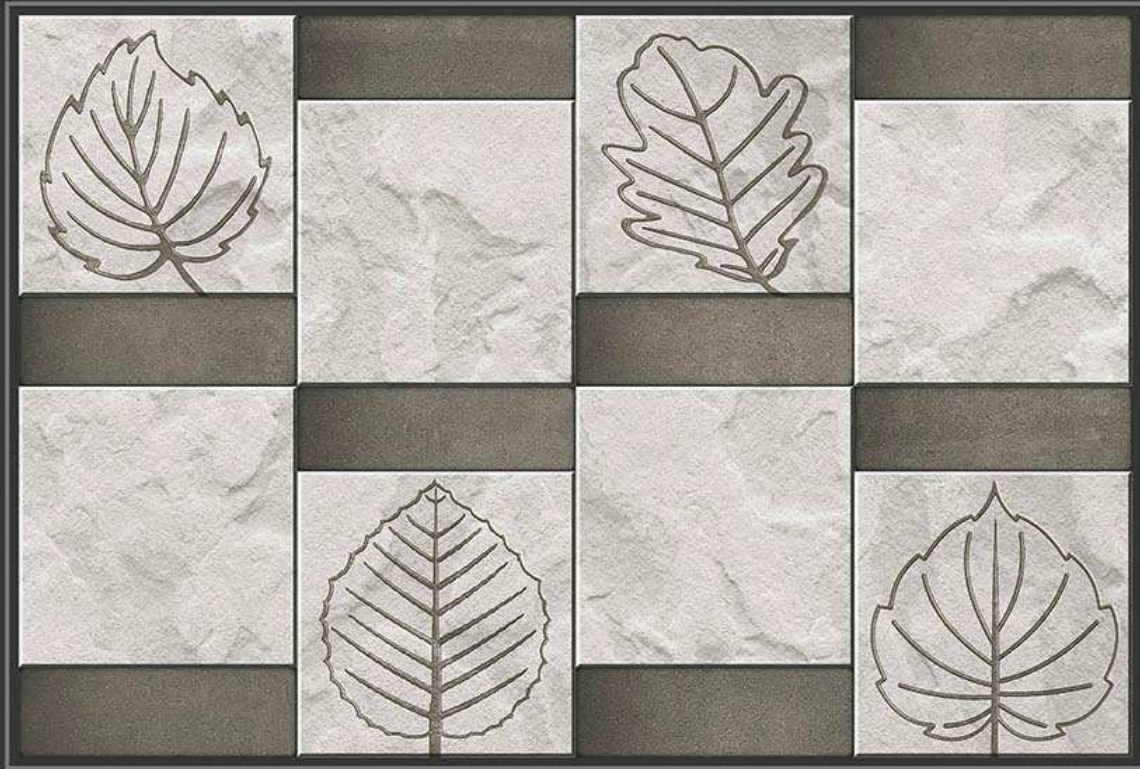

MADE IN INDIA

MATT
663

GLOSSY
763

300 X 450 MM
DIGITAL WALL TILES

ELEVATION

MADE IN INDIA

MATT
664

GLOSSY
764