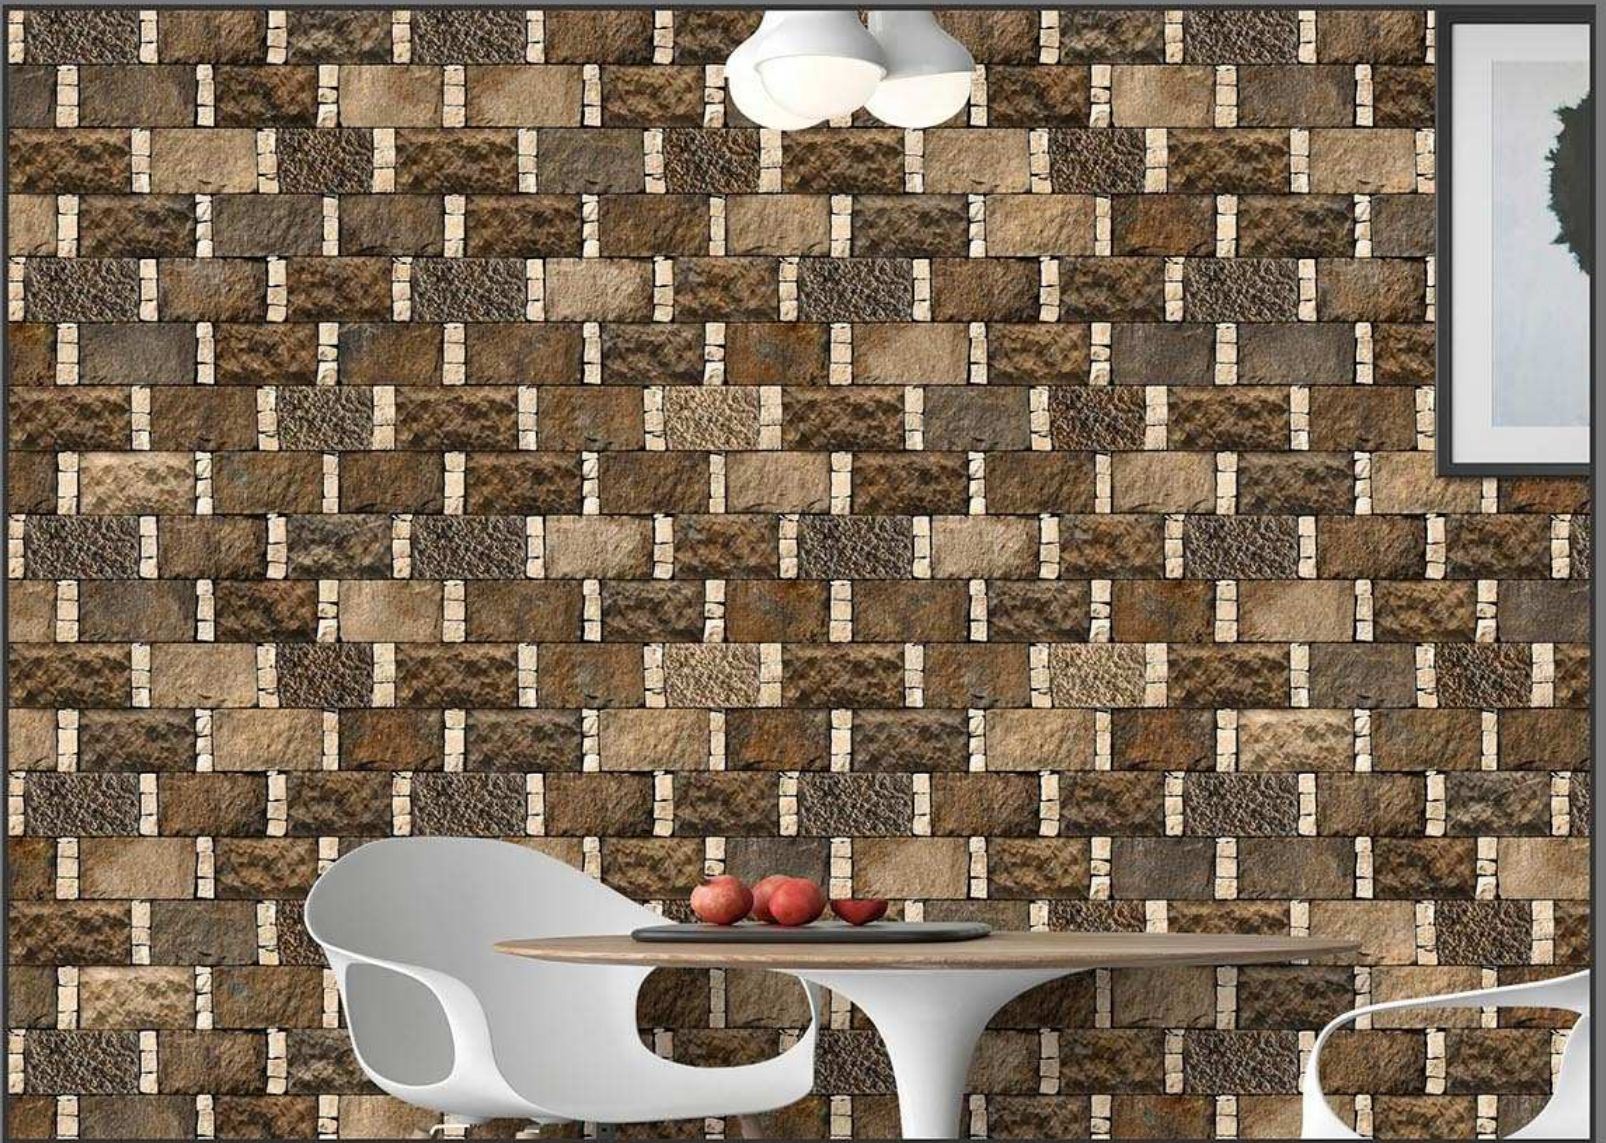

MATT
653

GLOSSY
753

300 X 450 MM
DIGITAL WALL TILES

ELEVATION

MADE IN INDIA