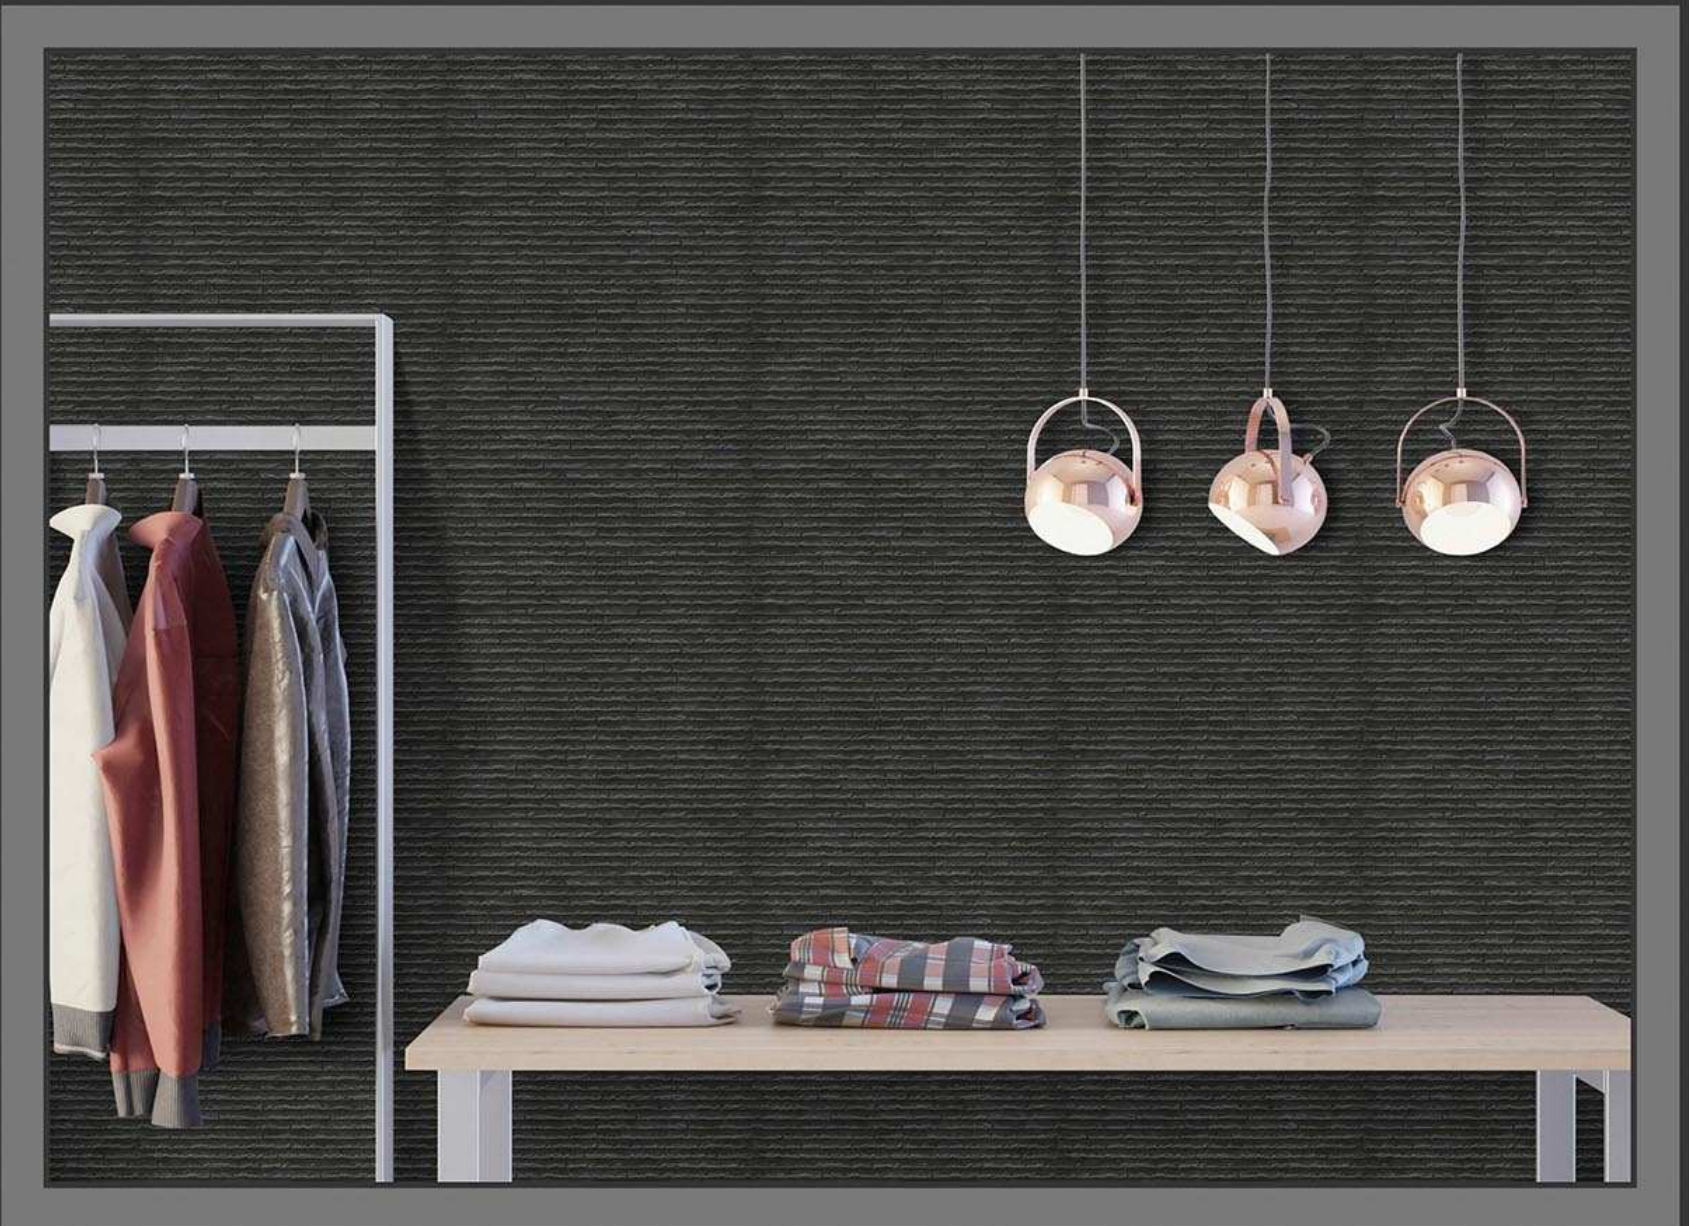

GLOSSY
777

300 X 450 MM
DIGITAL WALL TILES

ELEVATION

MADE IN INDIA

MATT
678

GLOSSY
778

300 X 450 MM
DIGITAL WALL TILES

ELEVATION