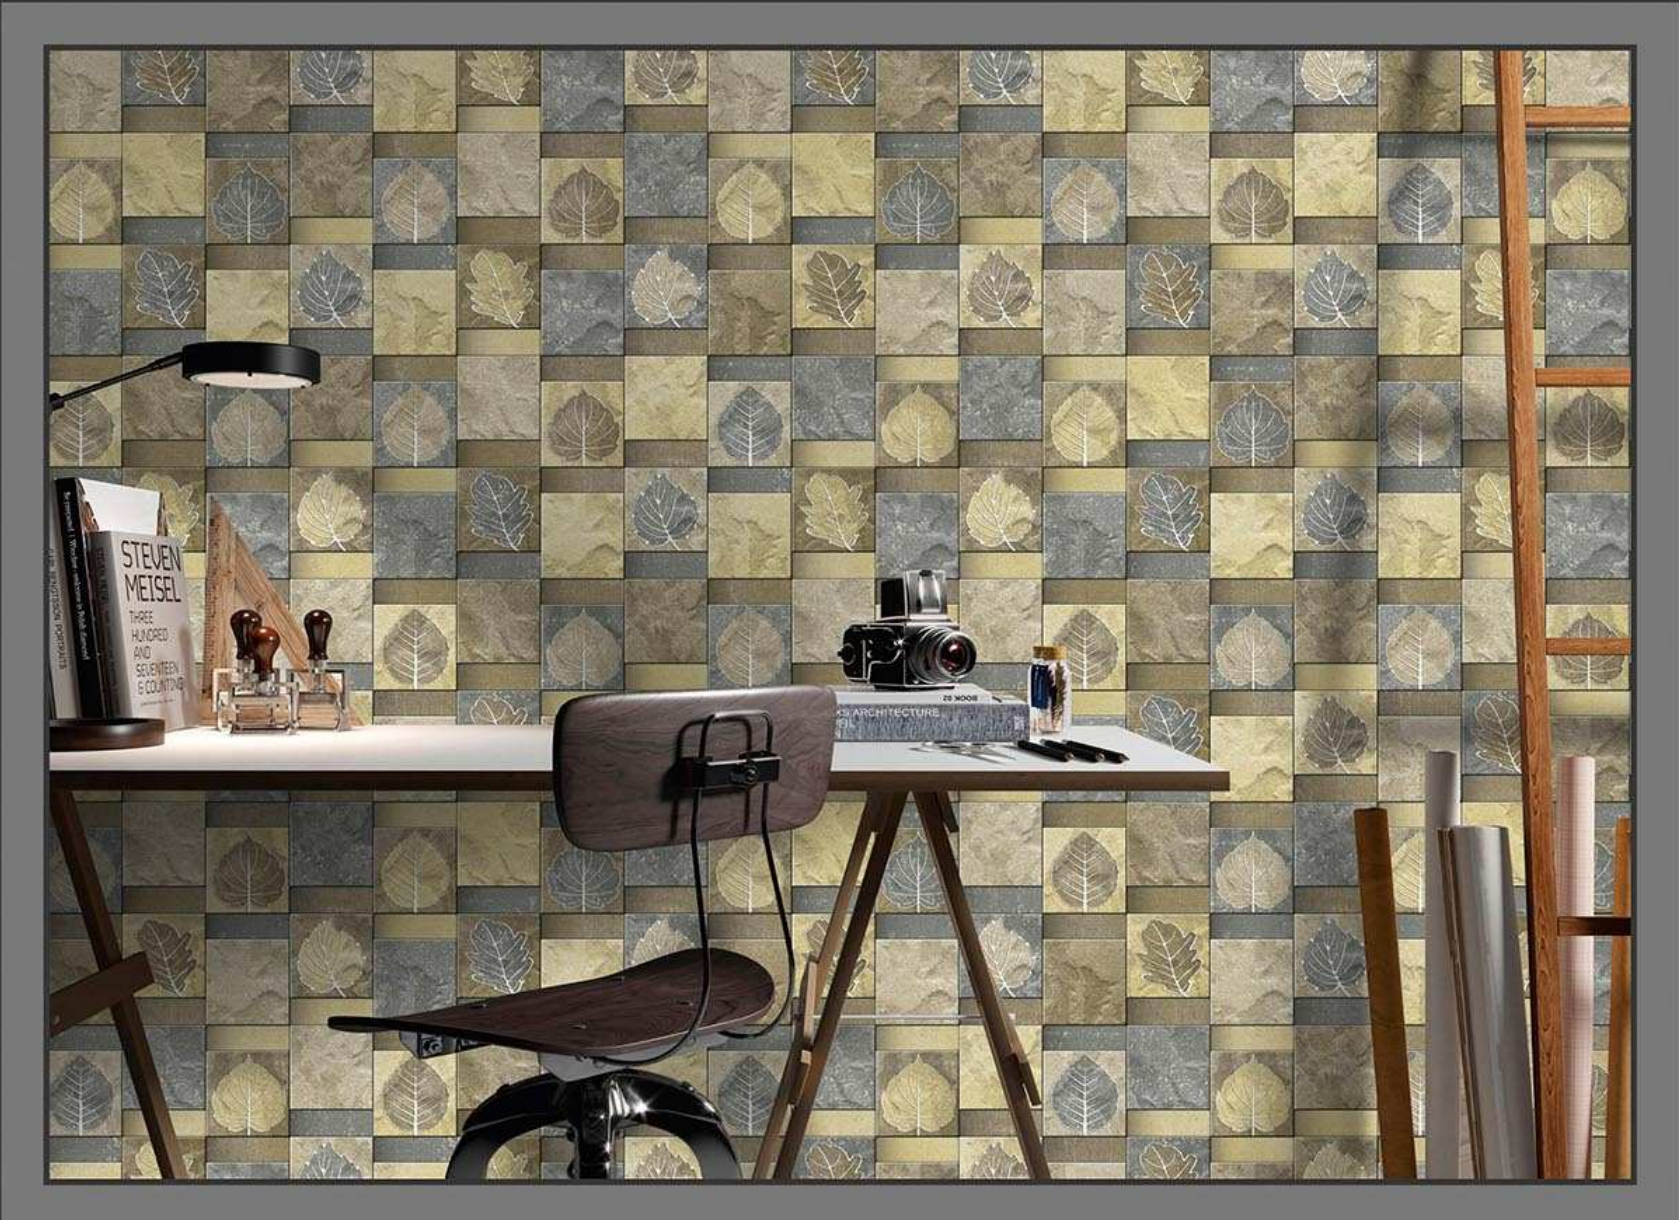

MATT
660

GLOSSY
760

300 X 450 MM
DIGITAL WALL TILES

ELEVATION

MADE IN INDIA