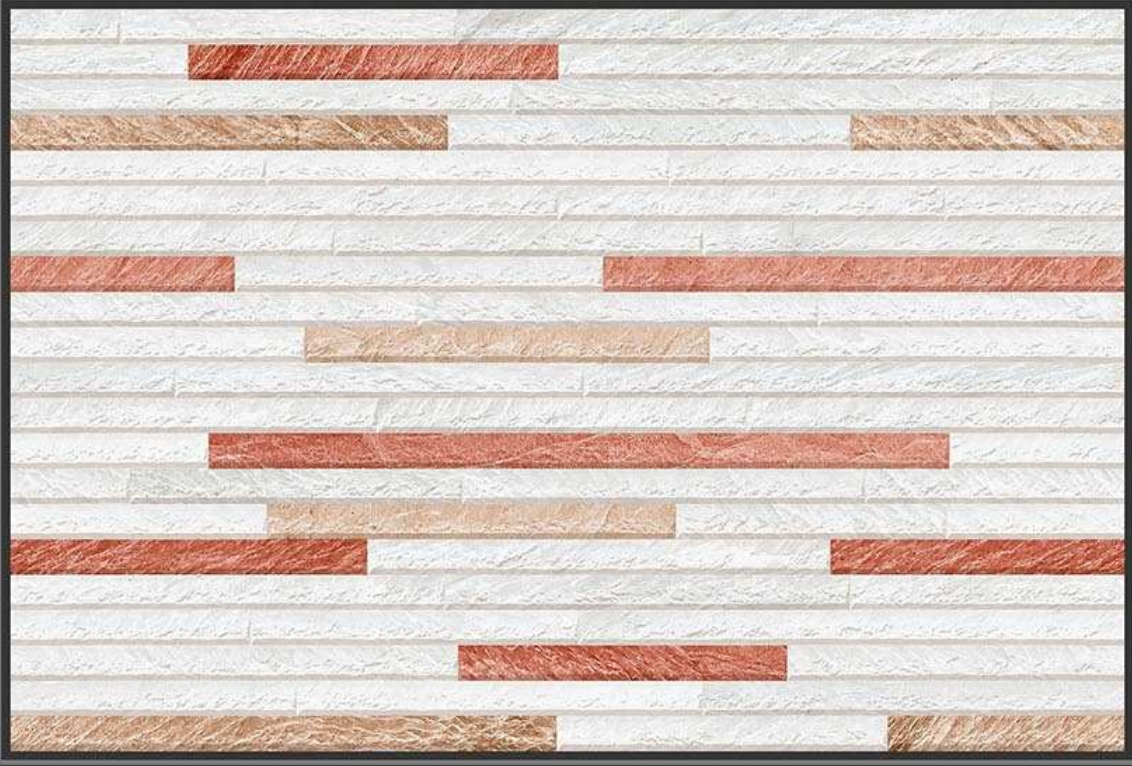

MATT
679

GLOSSY
779

300 X 450 MM
DIGITAL WALL TILES

ELEVATION

MADE IN INDIA