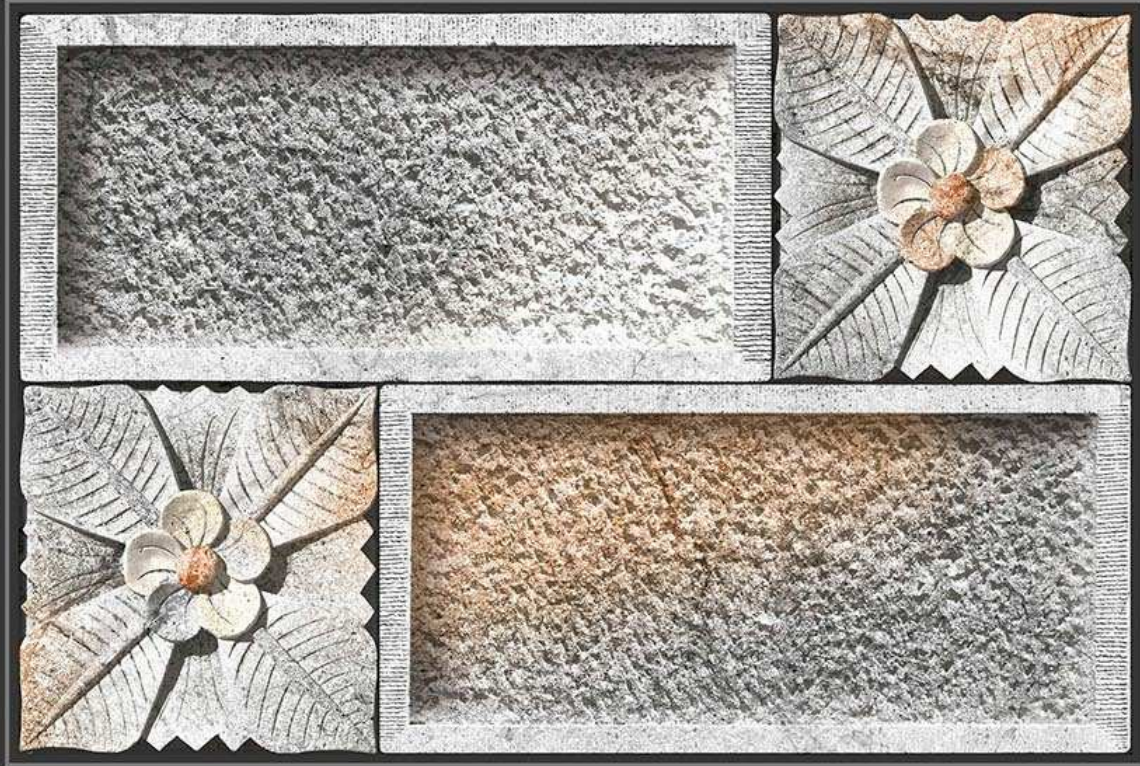

Saket

ELEVATION

MADE IN INDIA

300 X 450 MM
DIGITAL WALL TILES

MATT
638

GLOSSY
738

300 X 450 MM
DIGITAL WALL TILES

ELEVATION