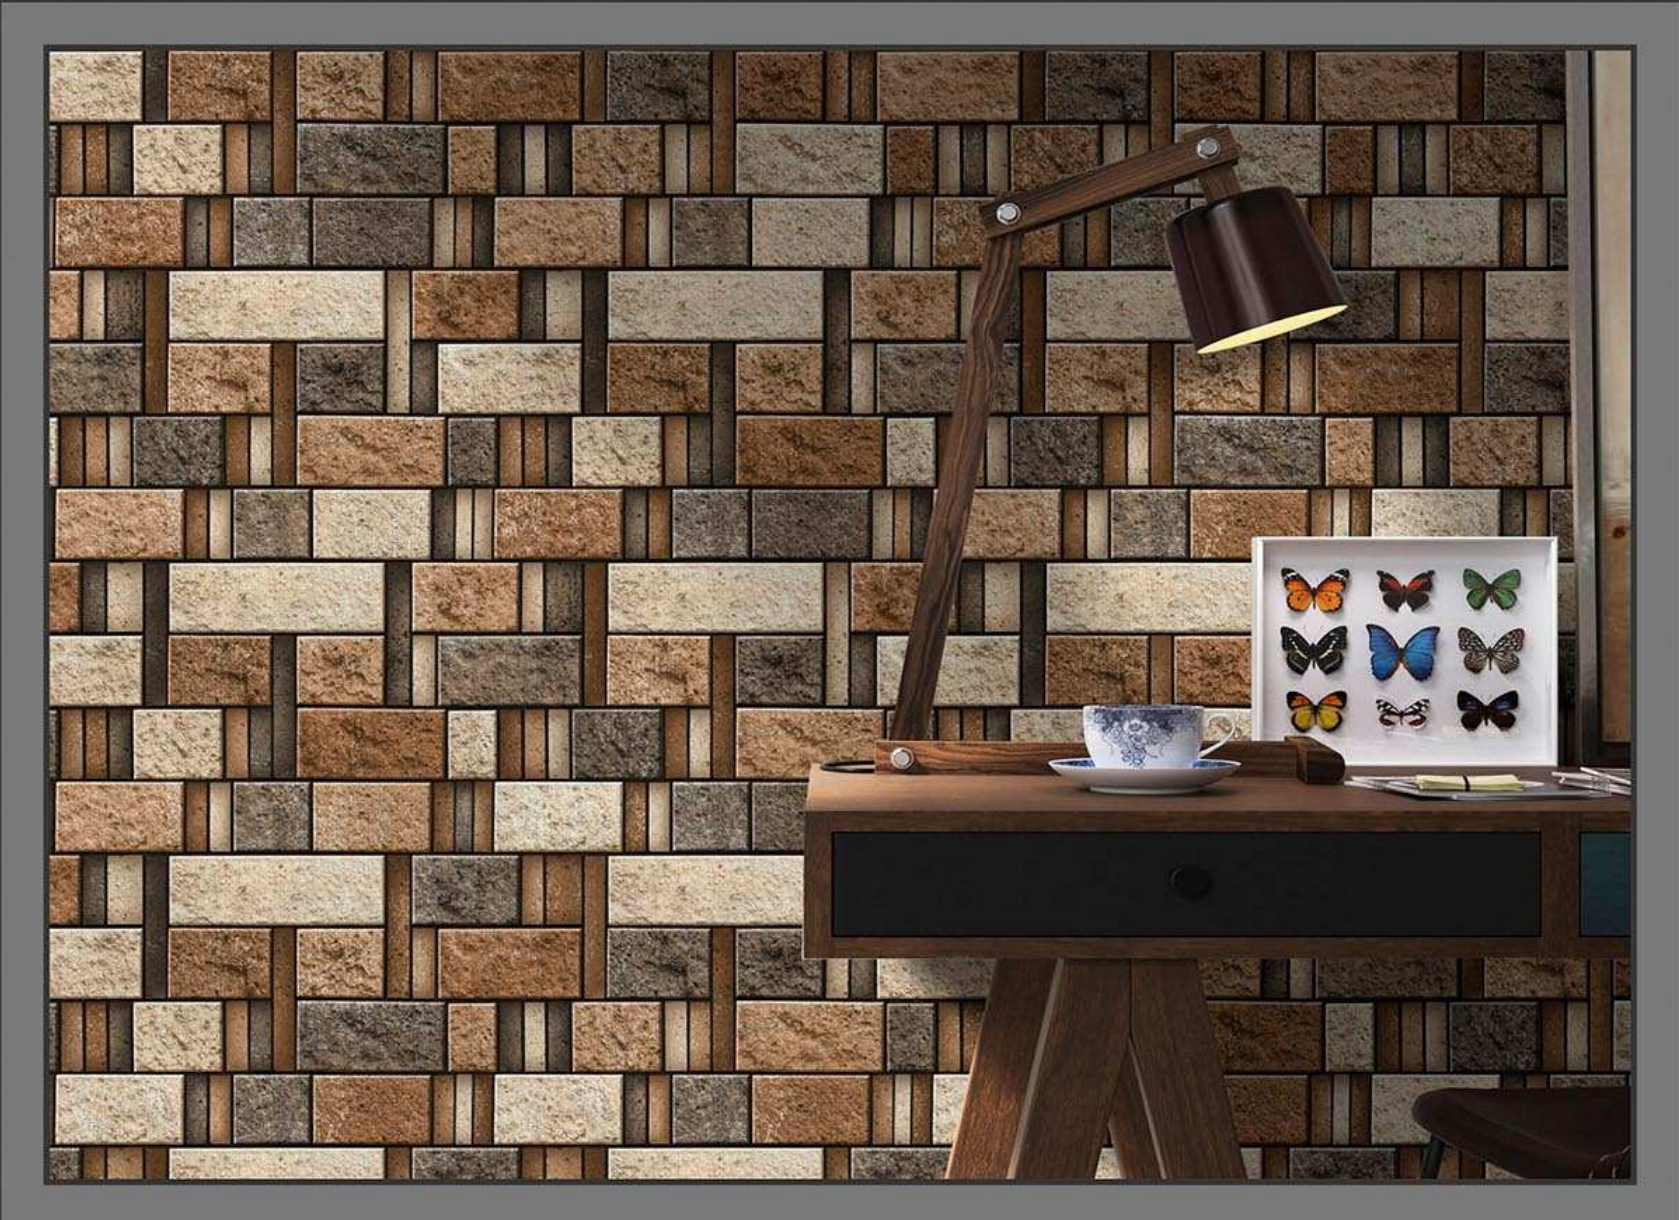

GLOSSY
769

300 X 450 MM
DIGITAL WALL TILES

ELEVATION

MADE IN INDIA

MATT
670

GLOSSY
770

300 X 450 MM
DIGITAL WALL TILES

ELEVATION