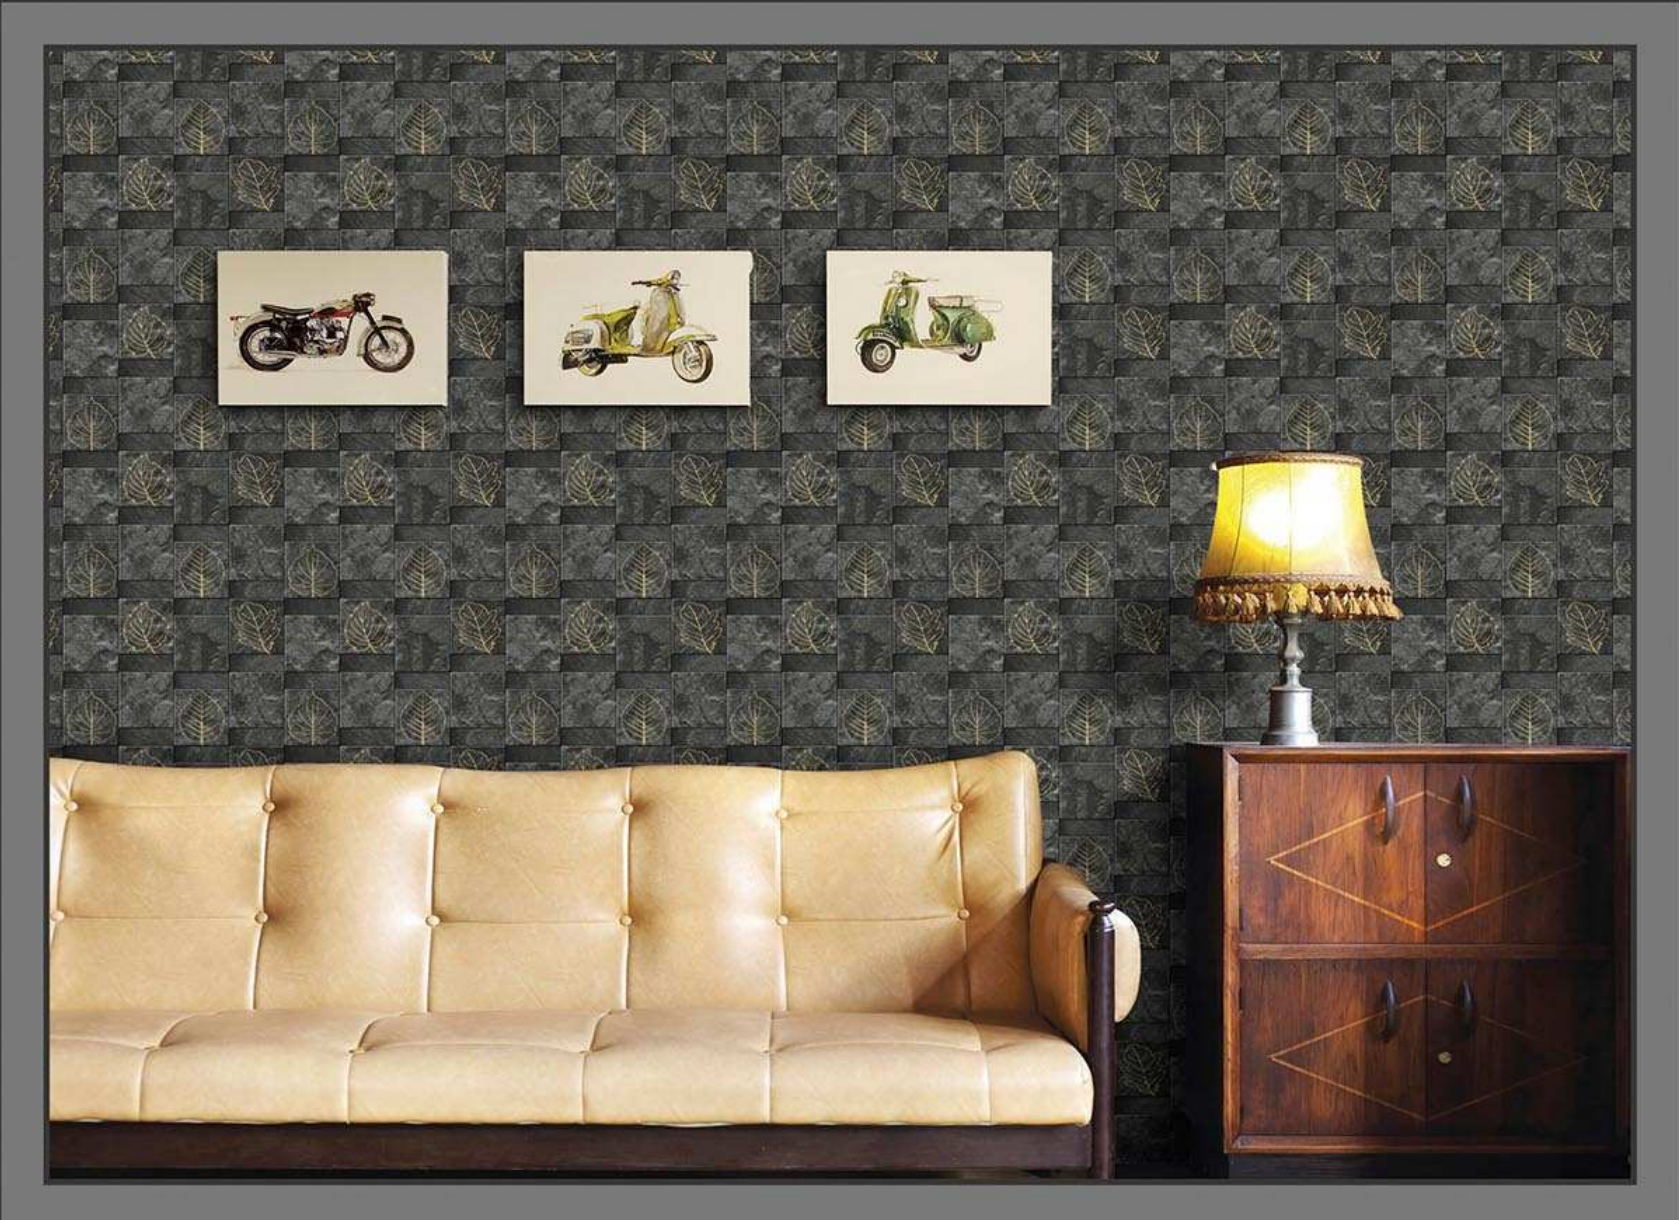

MATT
658

GLOSSY
758

300 X 450 MM
DIGITAL WALL TILES

ELEVATION

MADE IN INDIA