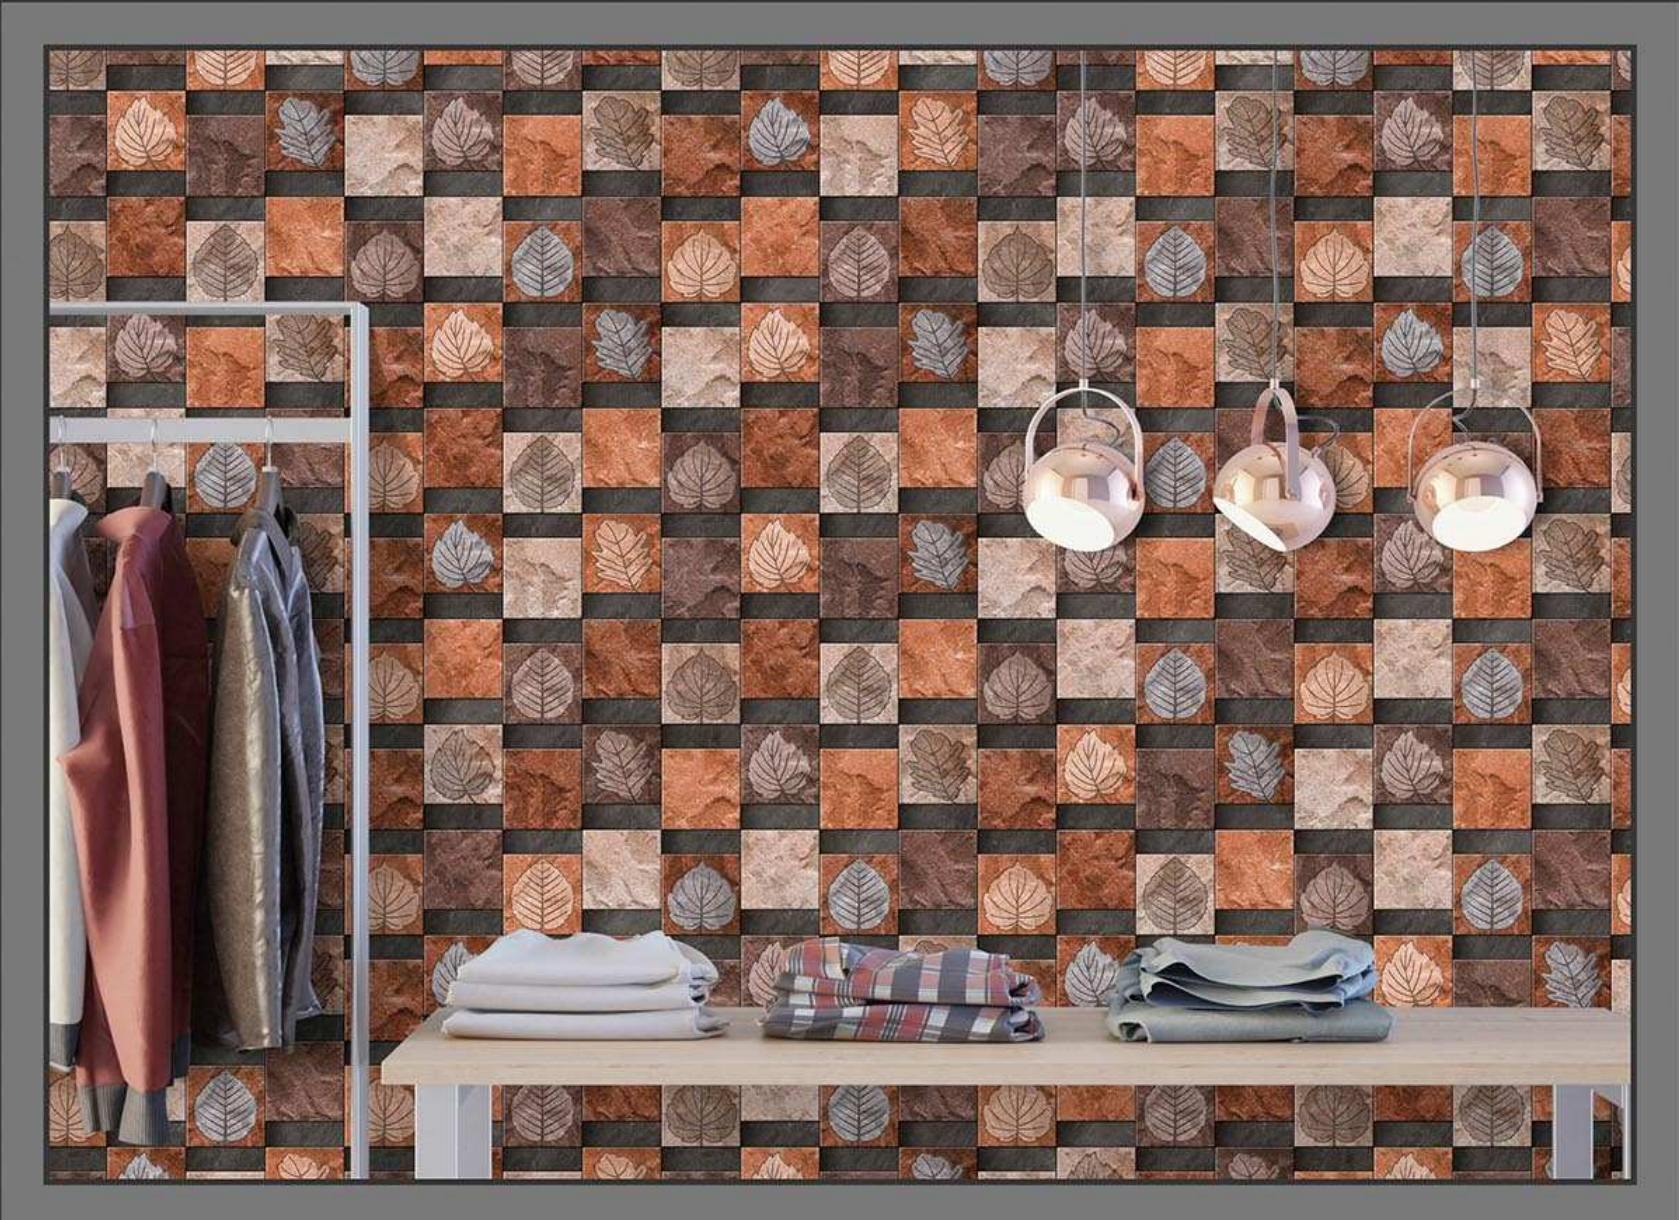

300 X 450 MM
DIGITAL WALL TILES

ELEVATION

MADE IN INDIA

MATT
657

GLOSSY
757

300 X 450 MM
DIGITAL WALL TILES

ELEVATION

MADE IN INDIA