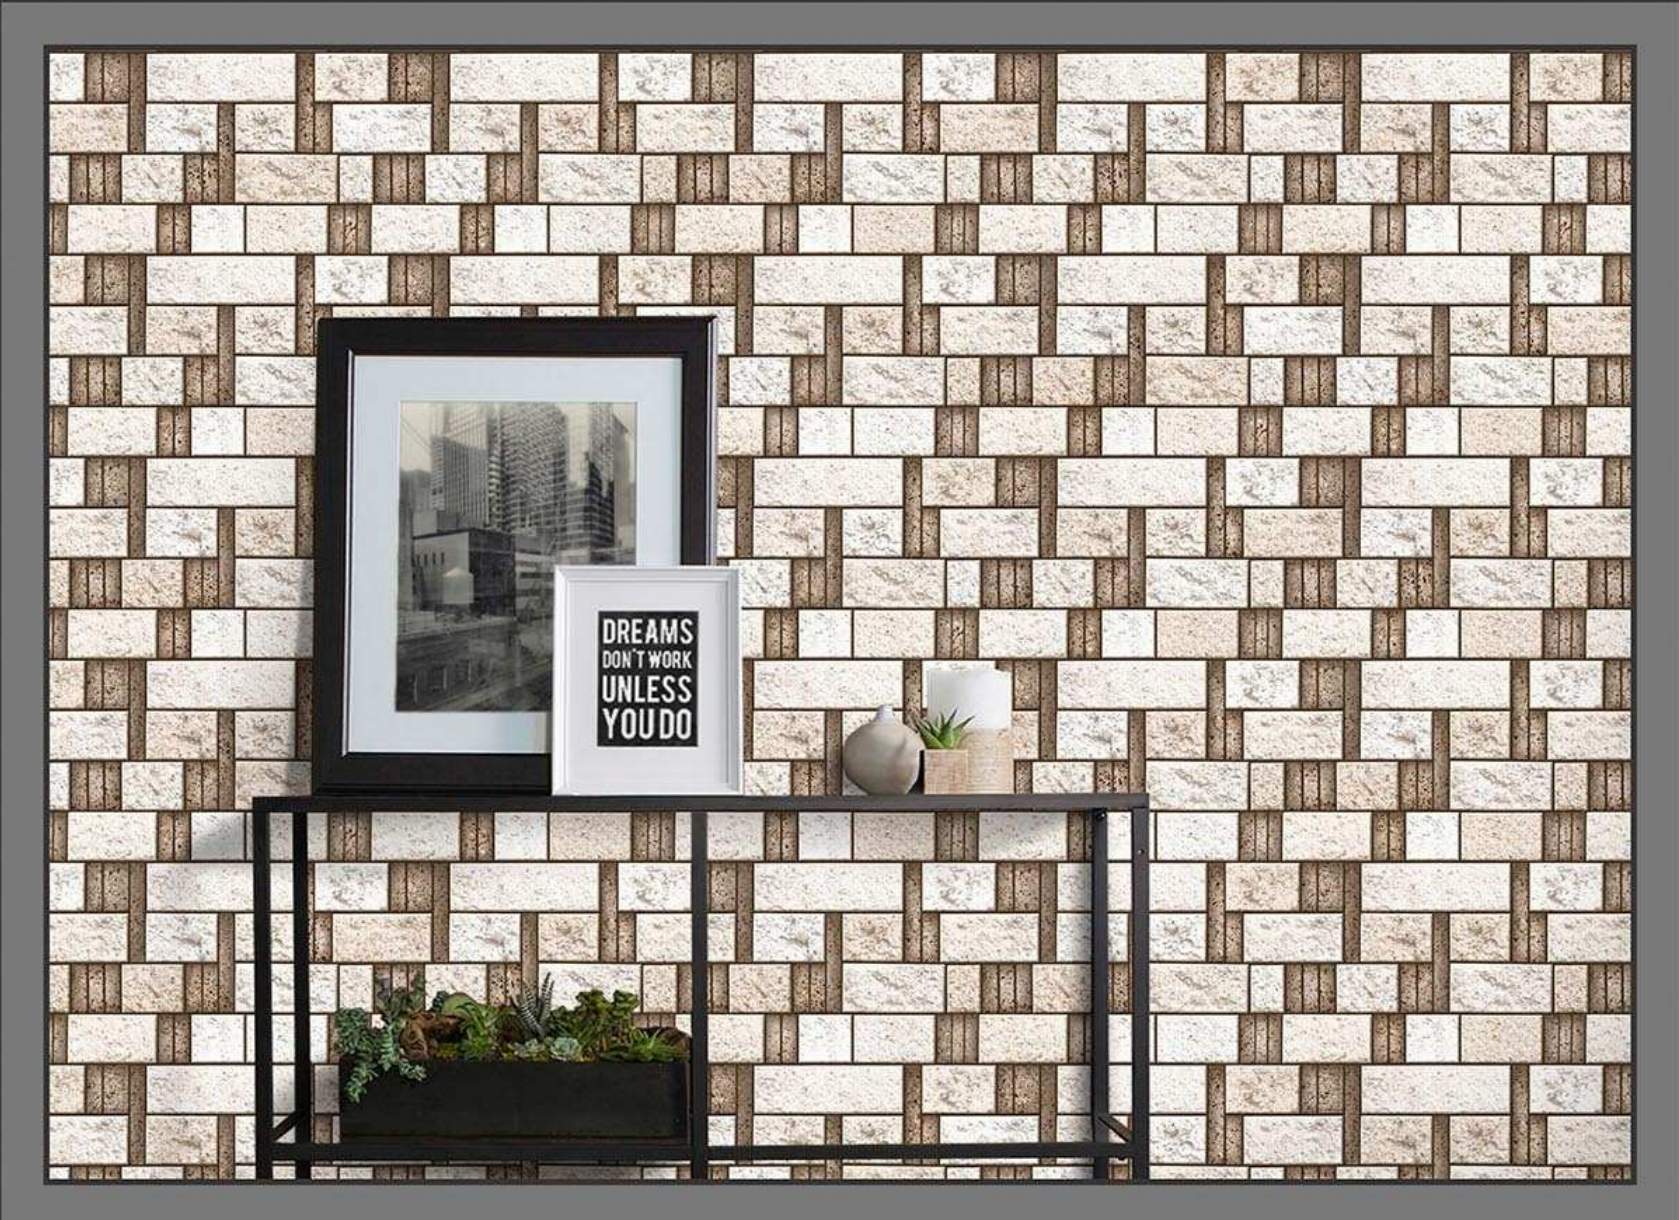

MATT
666

GLOSSY
766

300 X 450 MM
DIGITAL WALL TILES

ELEVATION

MADE IN INDIA