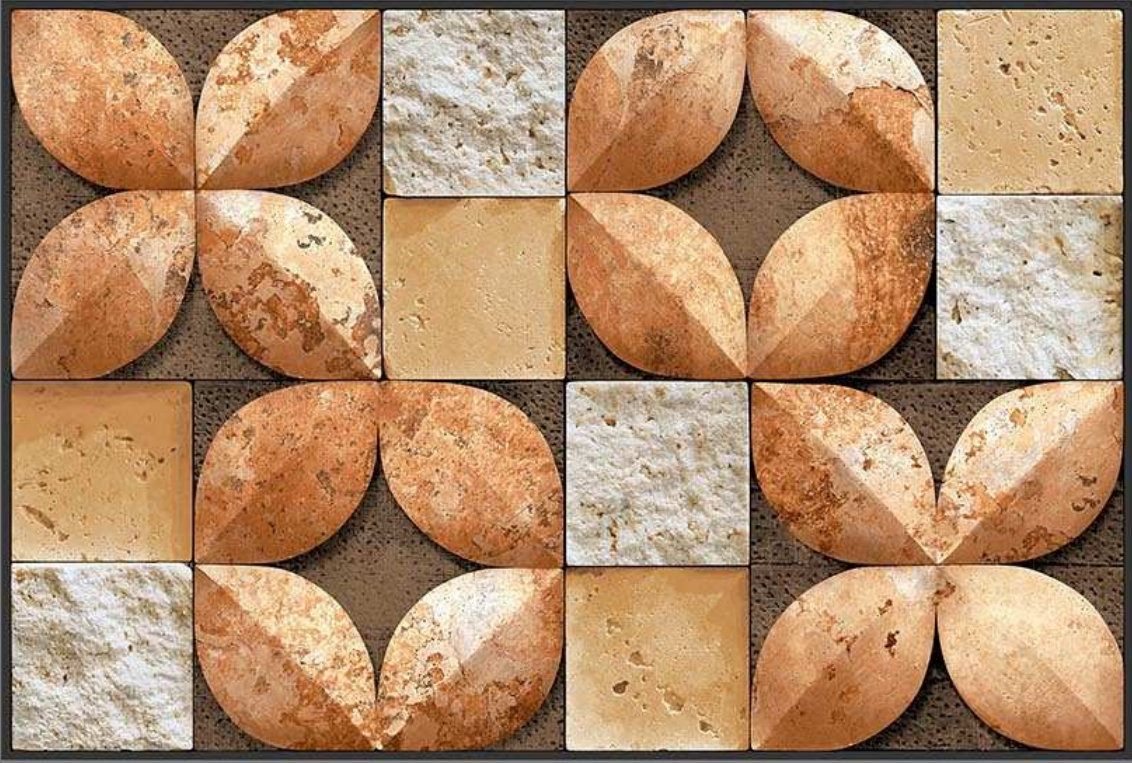

MADE IN INDIA

MATT
630

GLOSSY
730

300 X 450 MM
DIGITAL WALL TILES

ELEVATION

MADE IN INDIA

MATT
631

GLOSSY
731