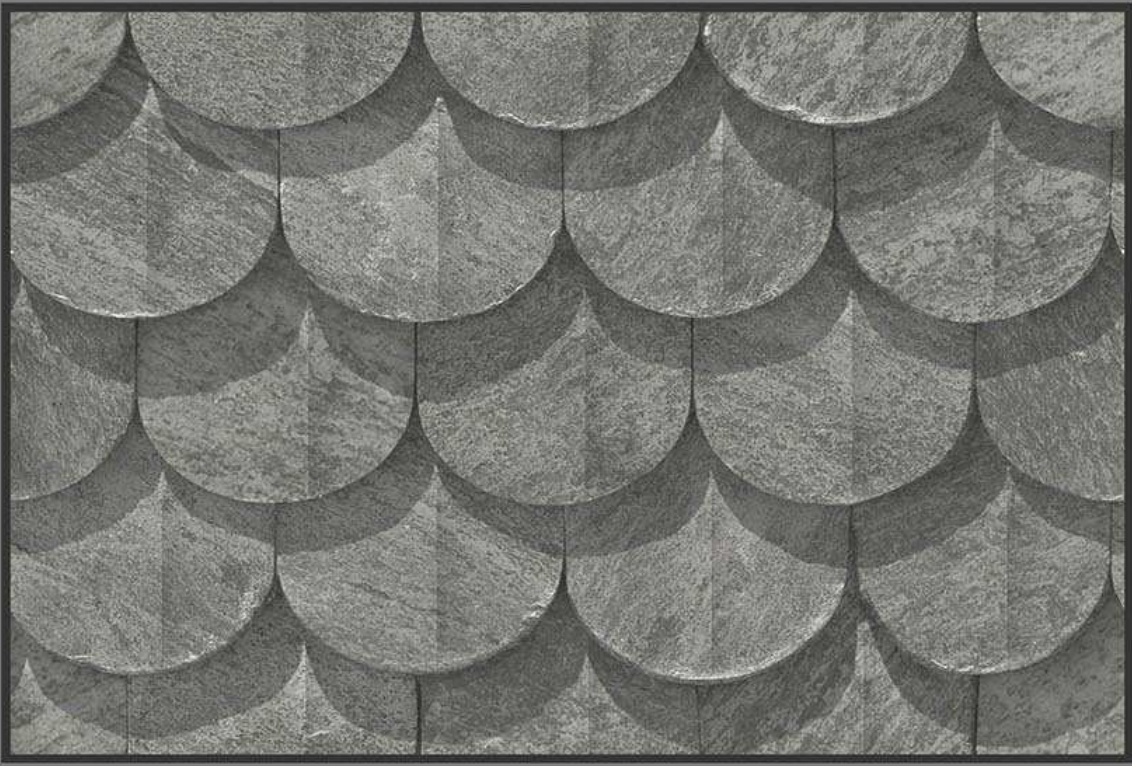

MADE IN INDIA

MATT
614

GLOSSY
714

300 X 450 MM
DIGITAL WALL TILES

ELEVATION

MADE IN INDIA

MATT
615

GLOSSY
715