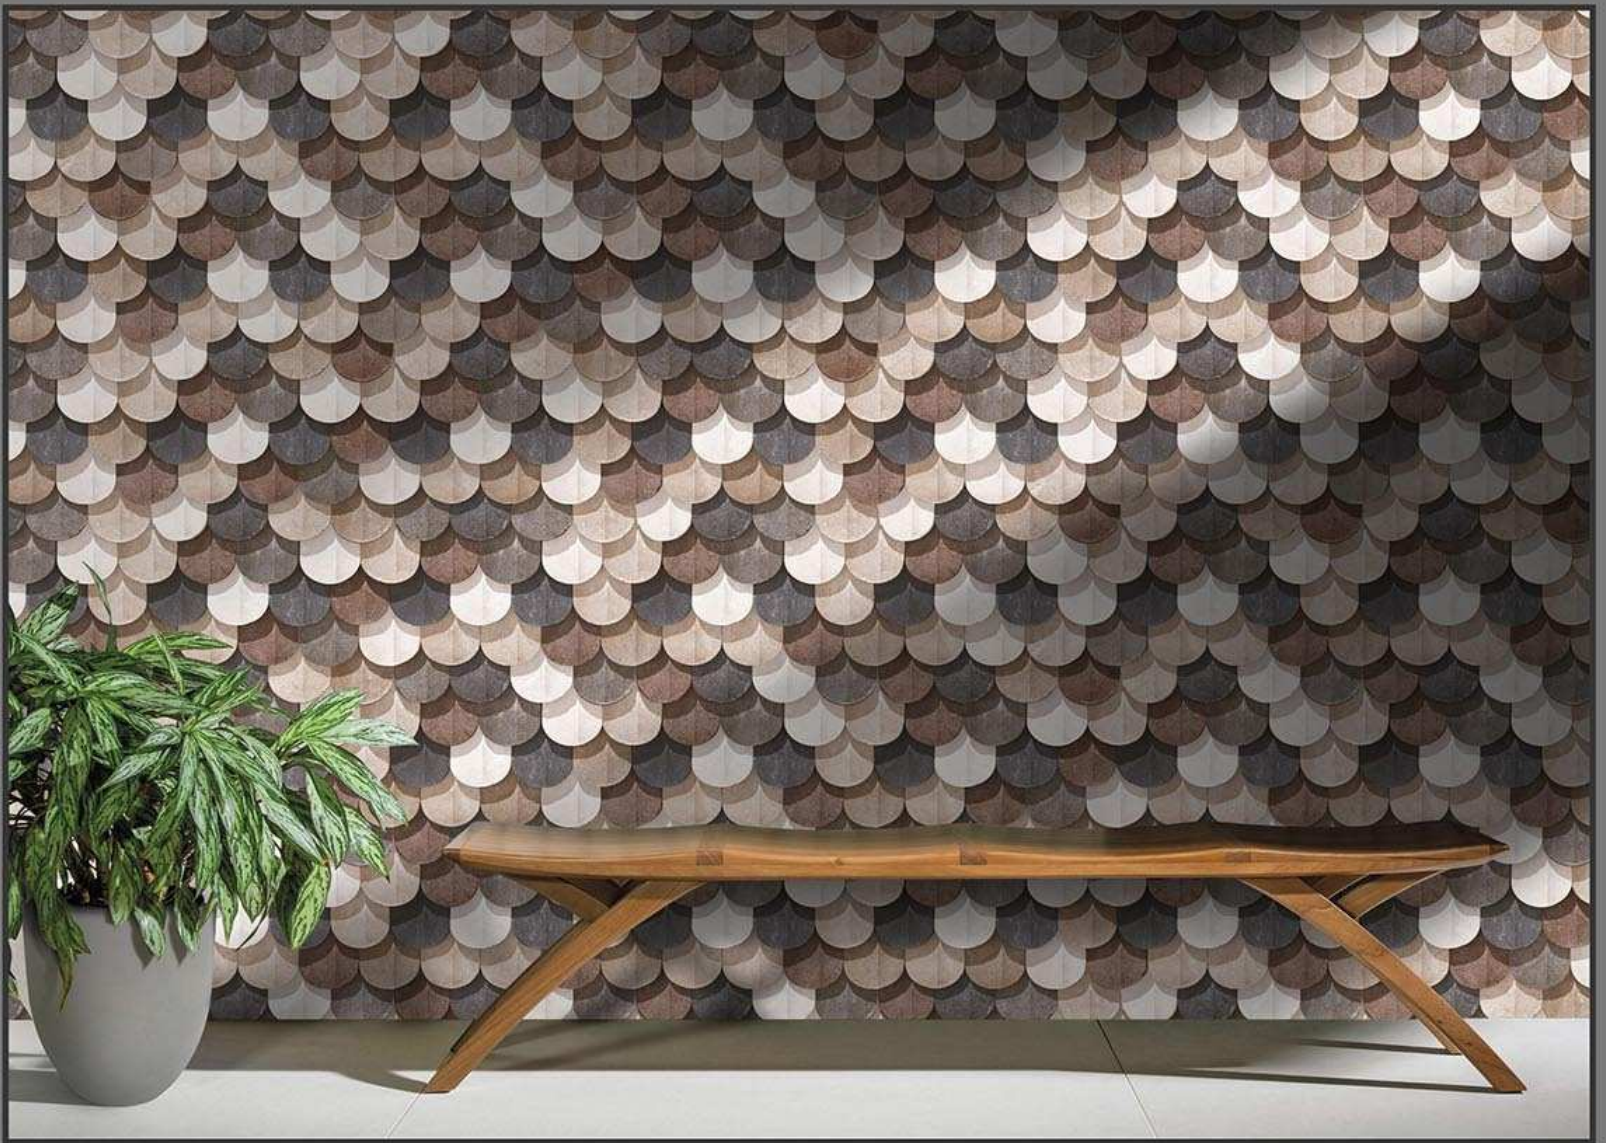

MATT
612

GLOSSY
712

300 X 450 MM
DIGITAL WALL TILES

ELEVATION

MADE IN INDIA