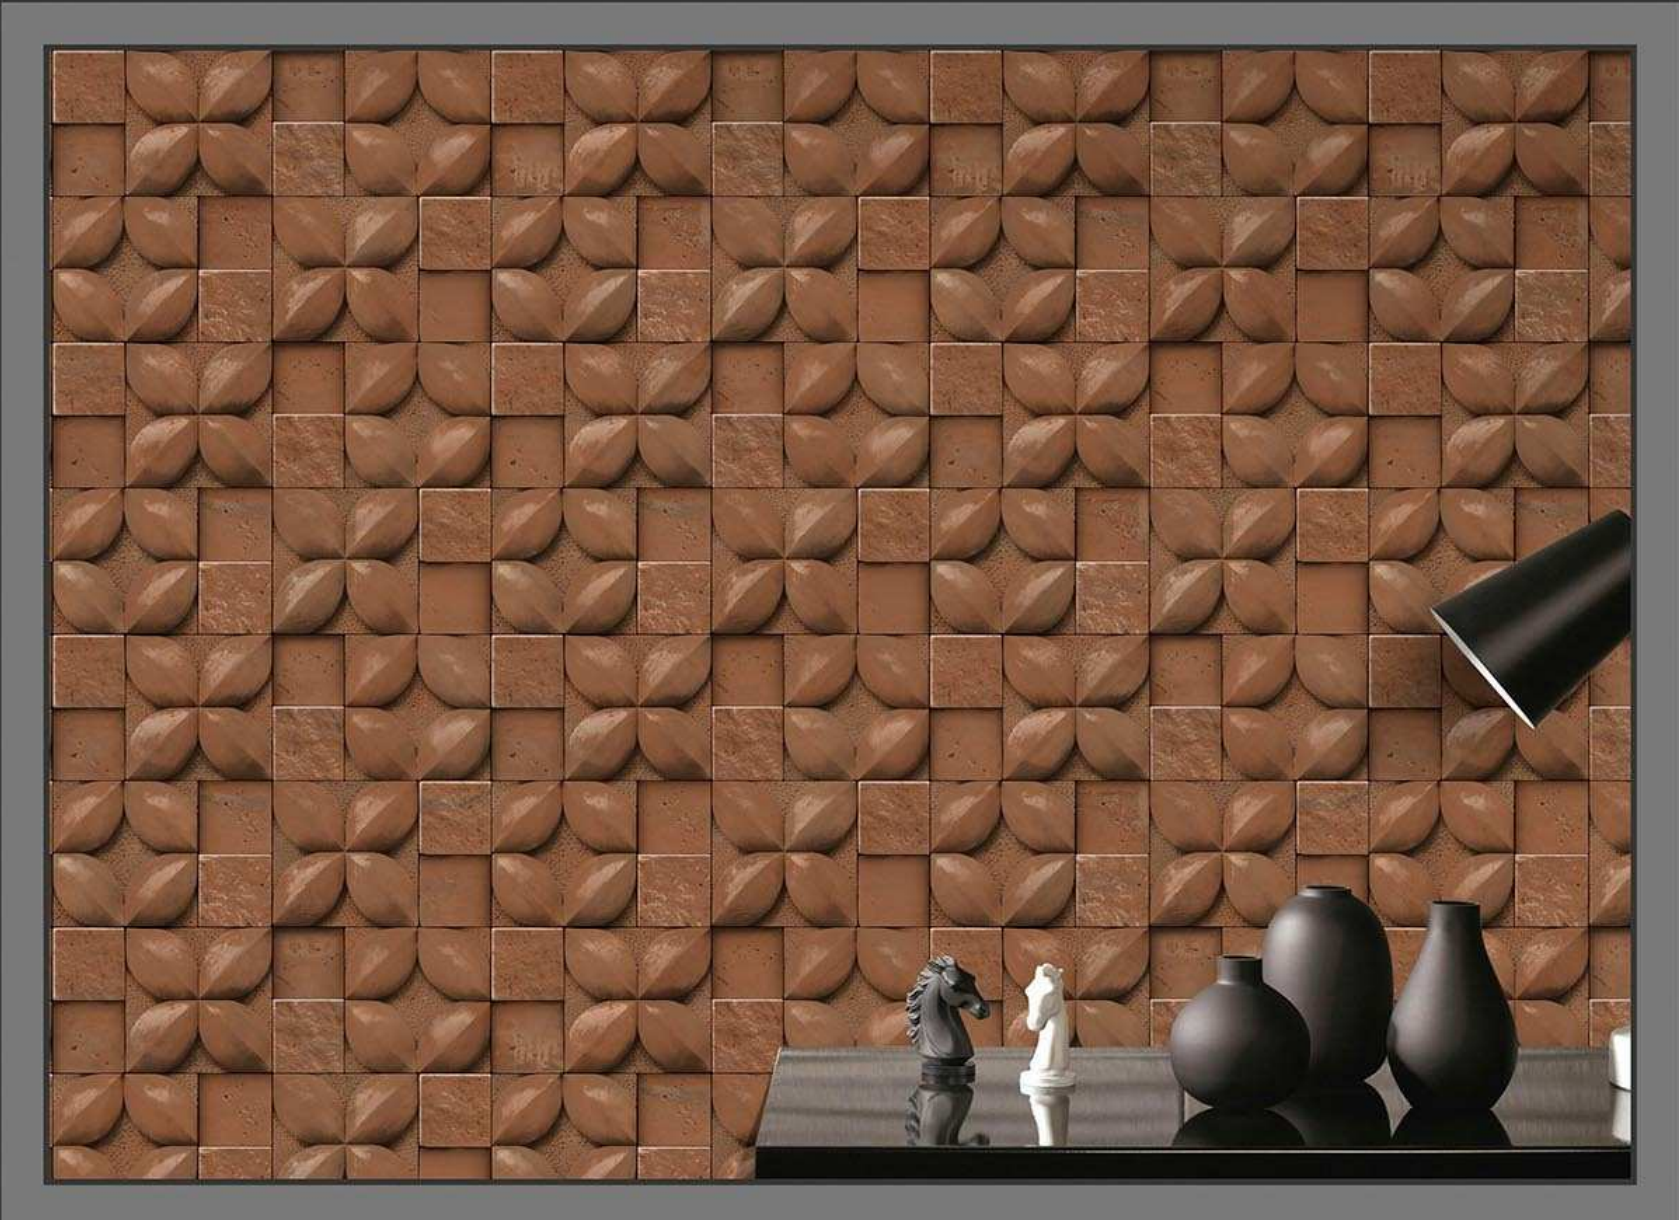

MATT
633

GLOSSY
733

300 X 450 MM
DIGITAL WALL TILES

ELEVATION

MADE IN INDIA

MATT
634

GLOSSY
734

300 X 450 MM
DIGITAL WALL TILES