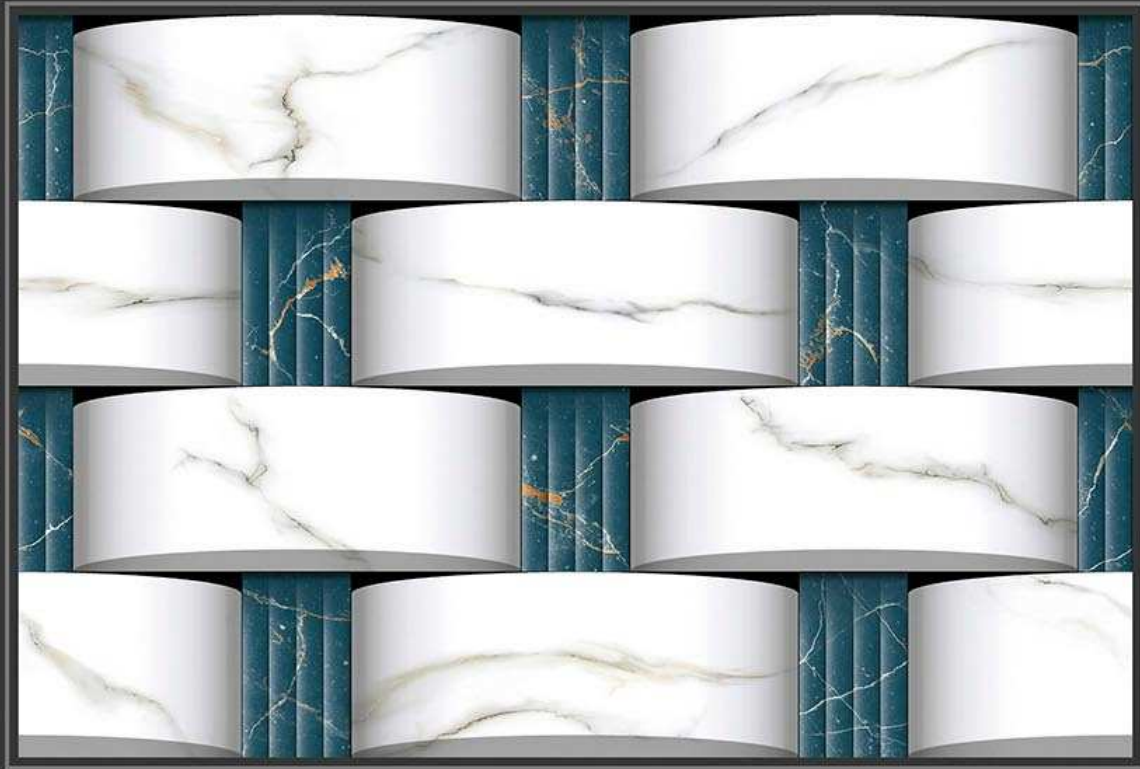

GLOSSY
720

300 X 450 MM
DIGITAL WALL TILES

ELEVATION

MADE IN INDIA

MATT
621

GLOSSY
721

300 X 450 MM
DIGITAL WALL TILES

ELEVATION