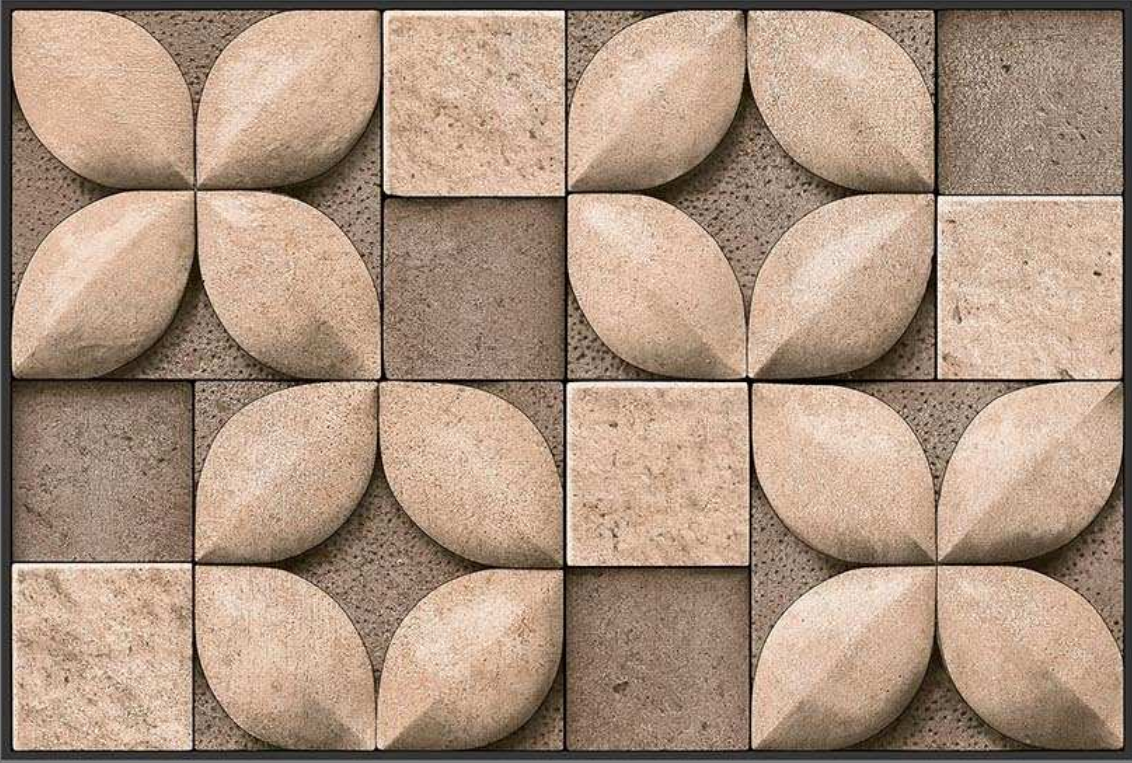

GLOSSY
736

300 X 450 MM
DIGITAL WALL TILES

ELEVATION

MADE IN INDIA

MATT
637

GLOSSY
737

300 X 450 MM
DIGITAL WALL TILES

ELEVATION