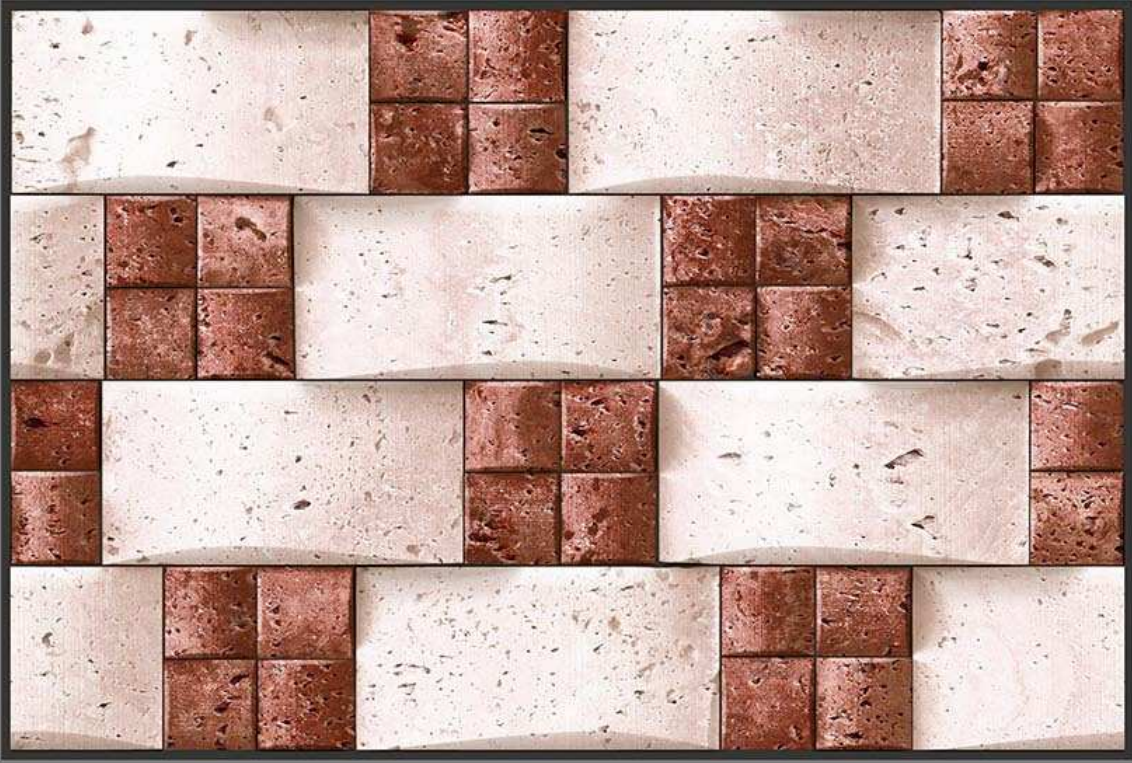

MATT
604

GLOSSY
704

300 X 450 MM
DIGITAL WALL TILES

ELEVATION

MADE IN INDIA