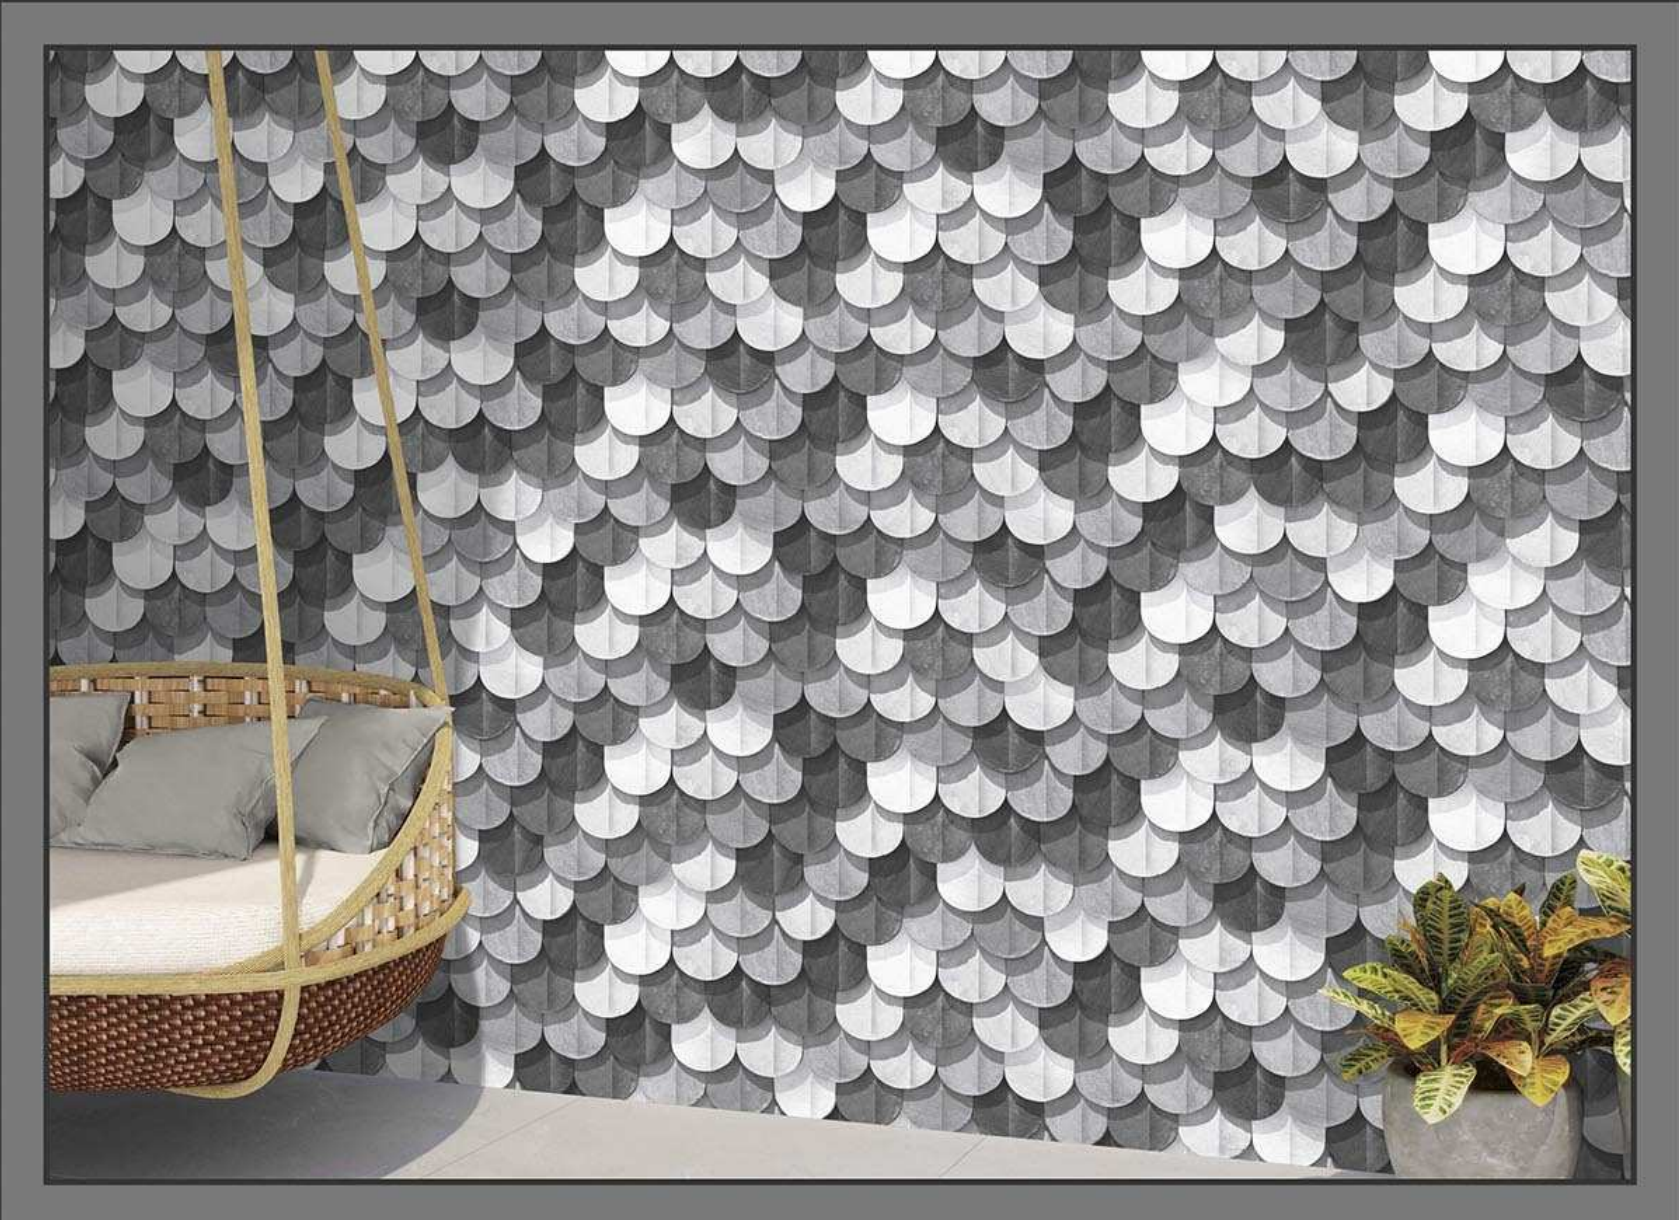

MATT
614

GLOSSY
714

300 X 450 MM
DIGITAL WALL TILES

ELEVATION

MADE IN INDIA