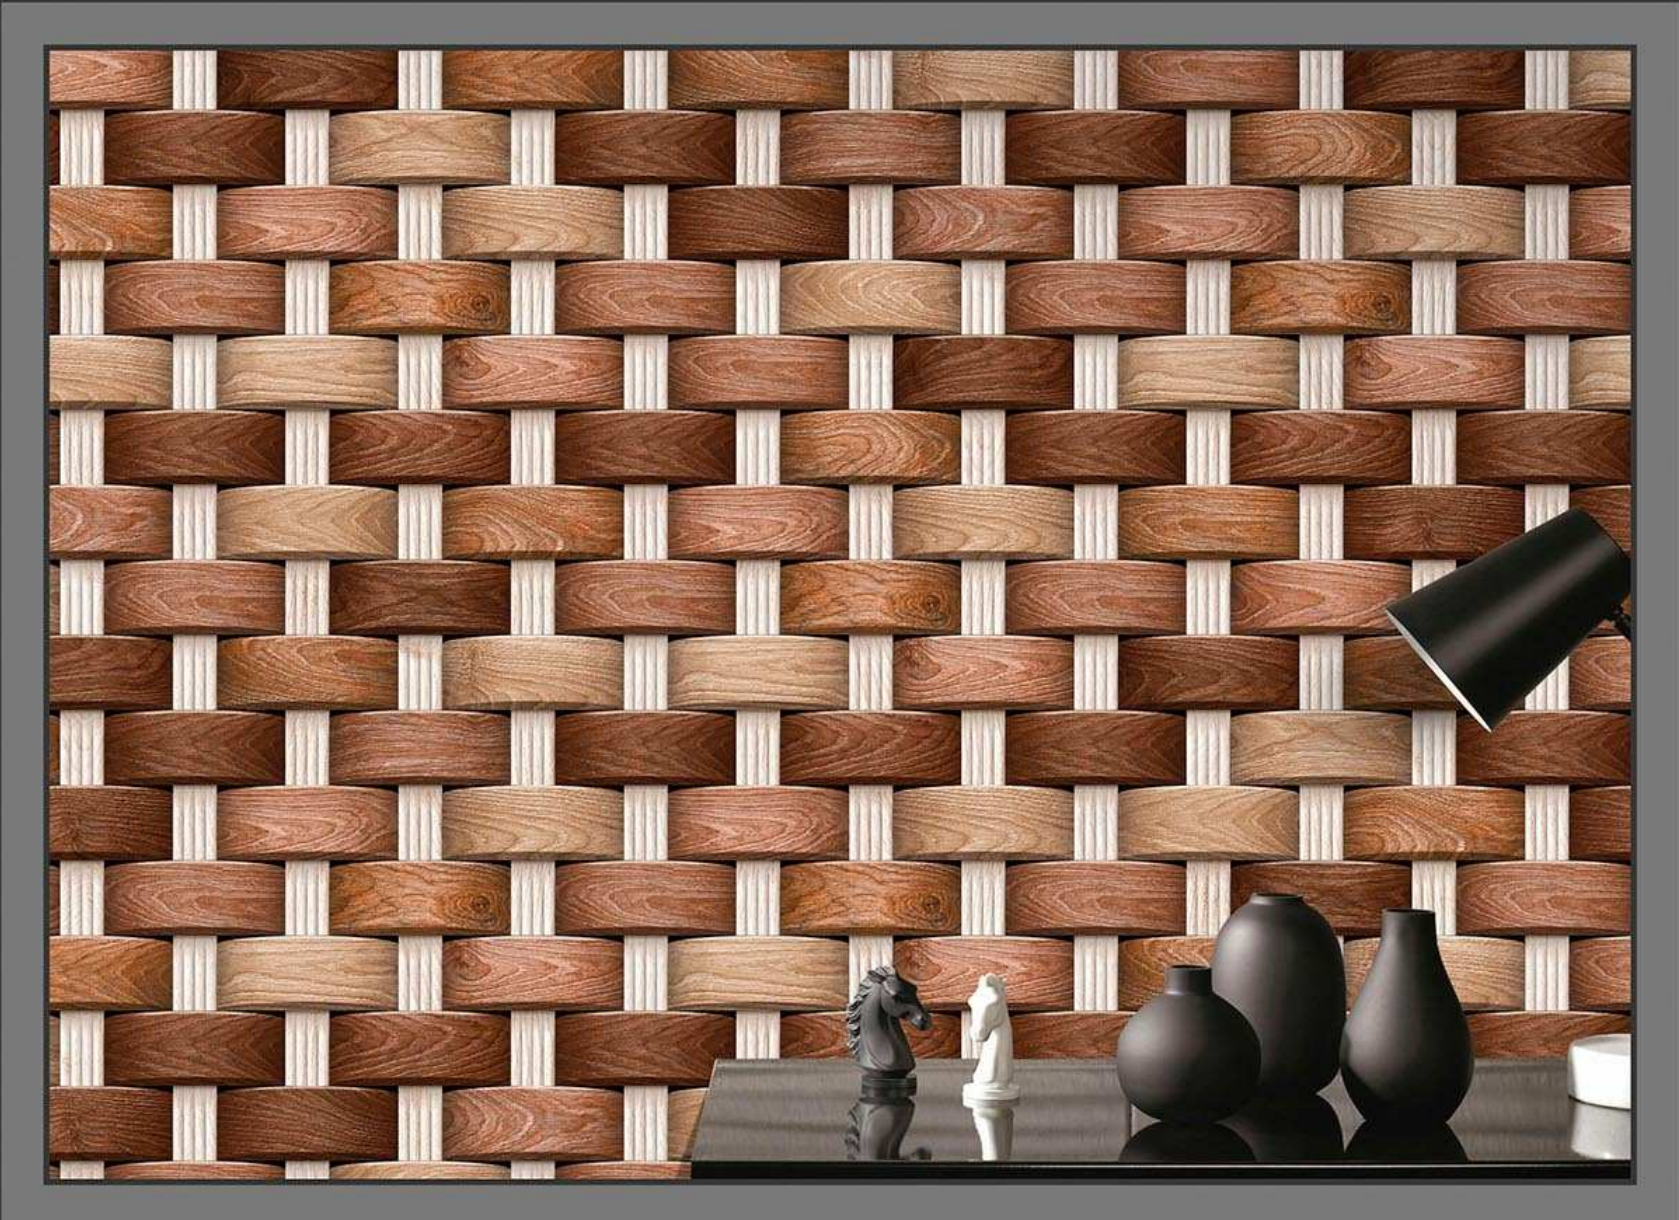

MATT
620

GLOSSY
720

300 X 450 MM
DIGITAL WALL TILES

ELEVATION

MADE IN INDIA