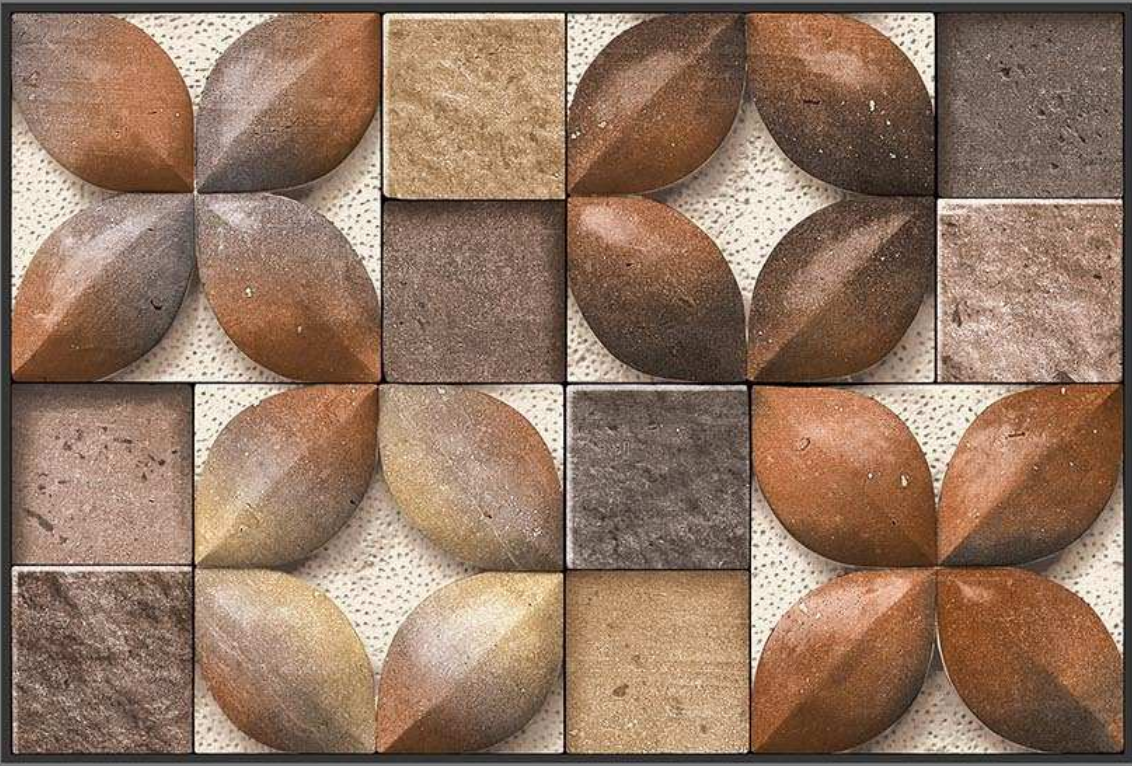

MATT
627

GLOSSY
727

300 X 450 MM
DIGITAL WALL TILES

ELEVATION

MADE IN INDIA