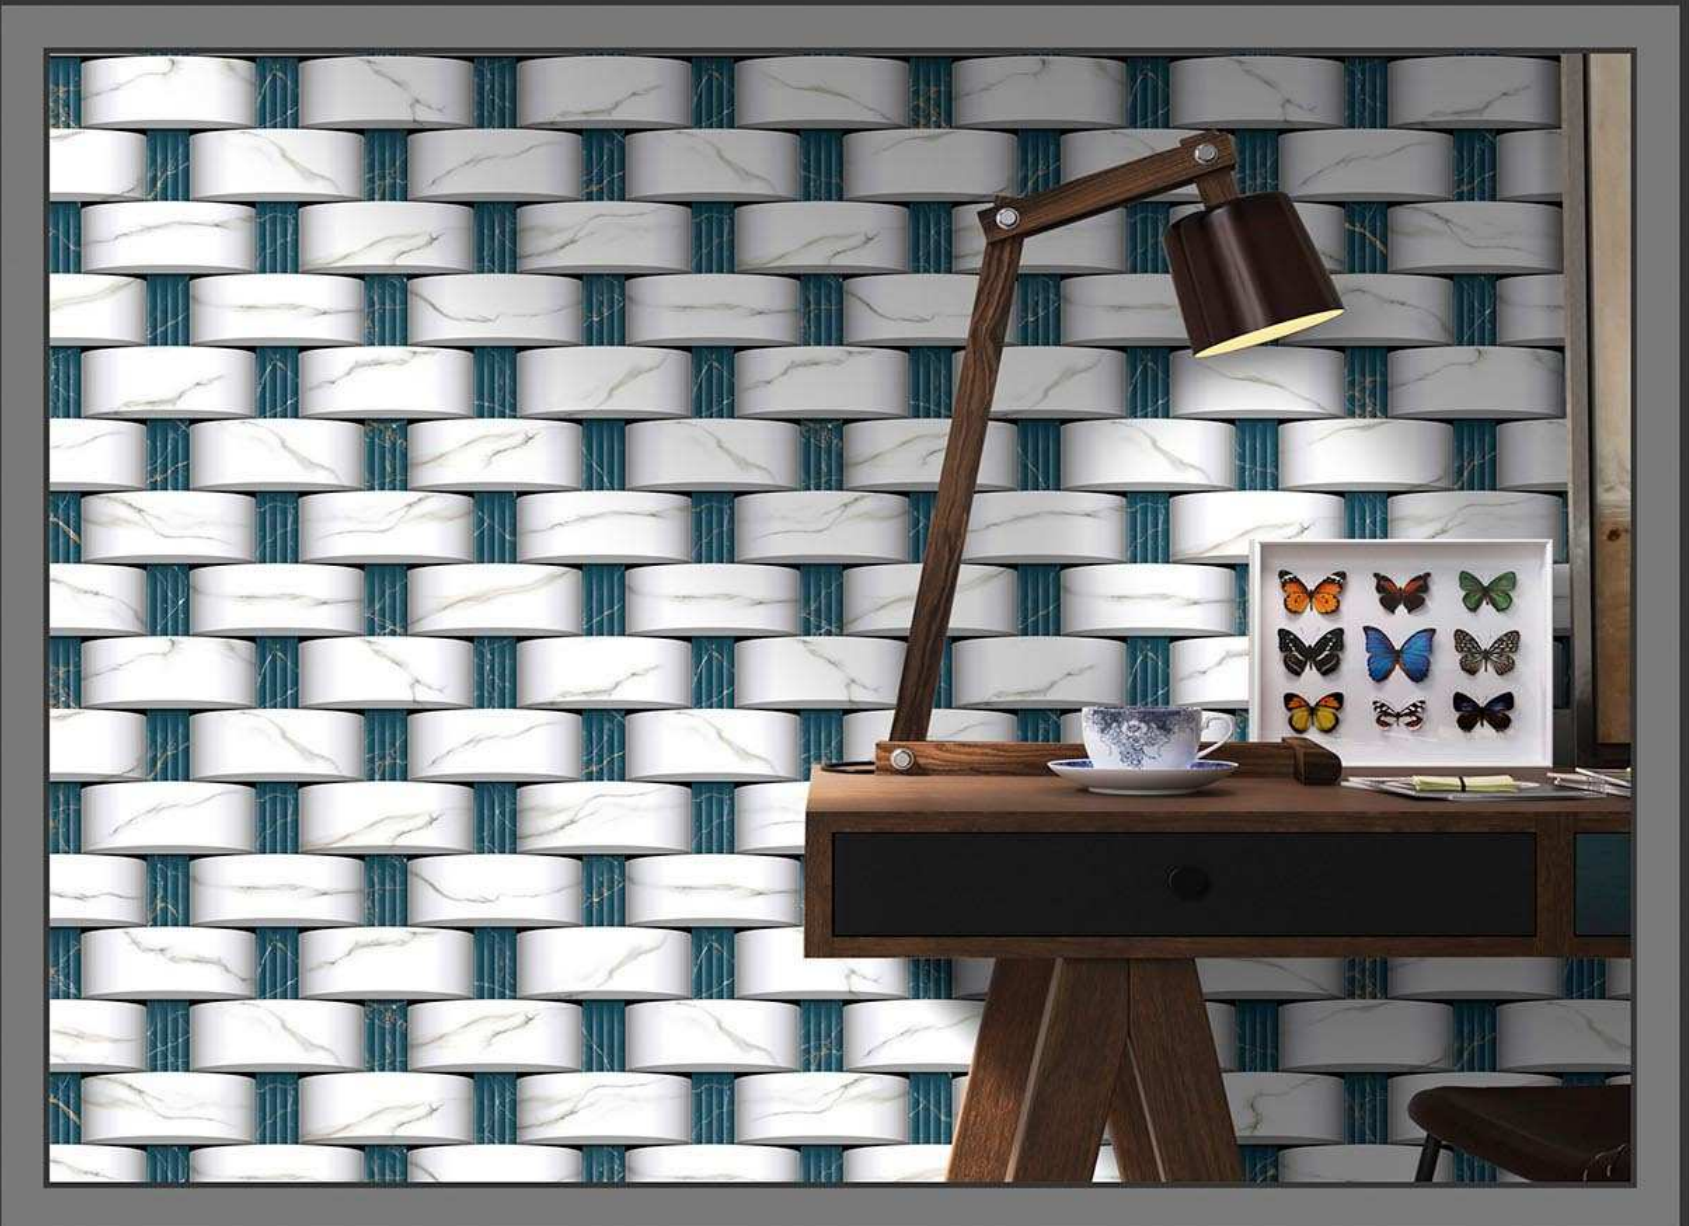

GLOSSY
720

300 X 450 MM
DIGITAL WALL TILES

ELEVATION

MADE IN INDIA

MATT
621

GLOSSY
721

300 X 450 MM
DIGITAL WALL TILES

ELEVATION