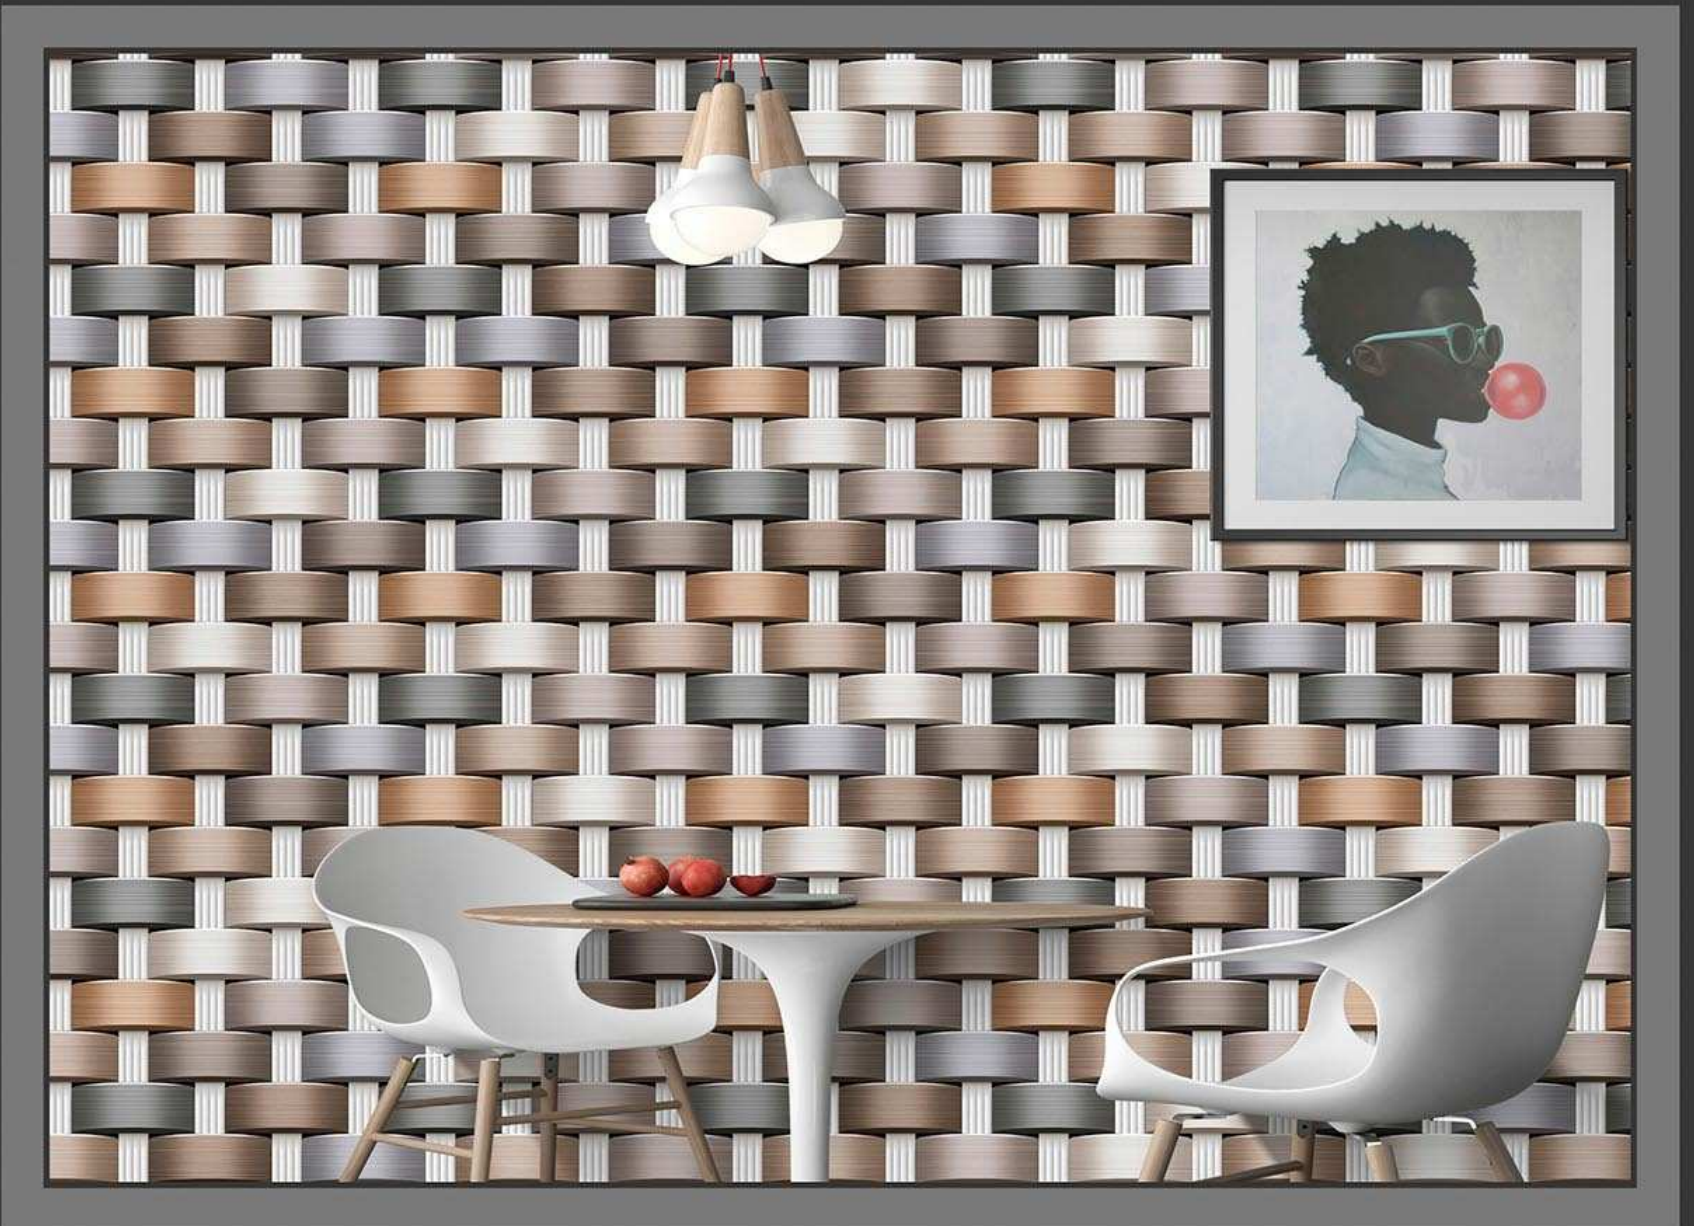

MATT
619

GLOSSY
719

300 X 450 MM
DIGITAL WALL TILES

ELEVATION

MADE IN INDIA