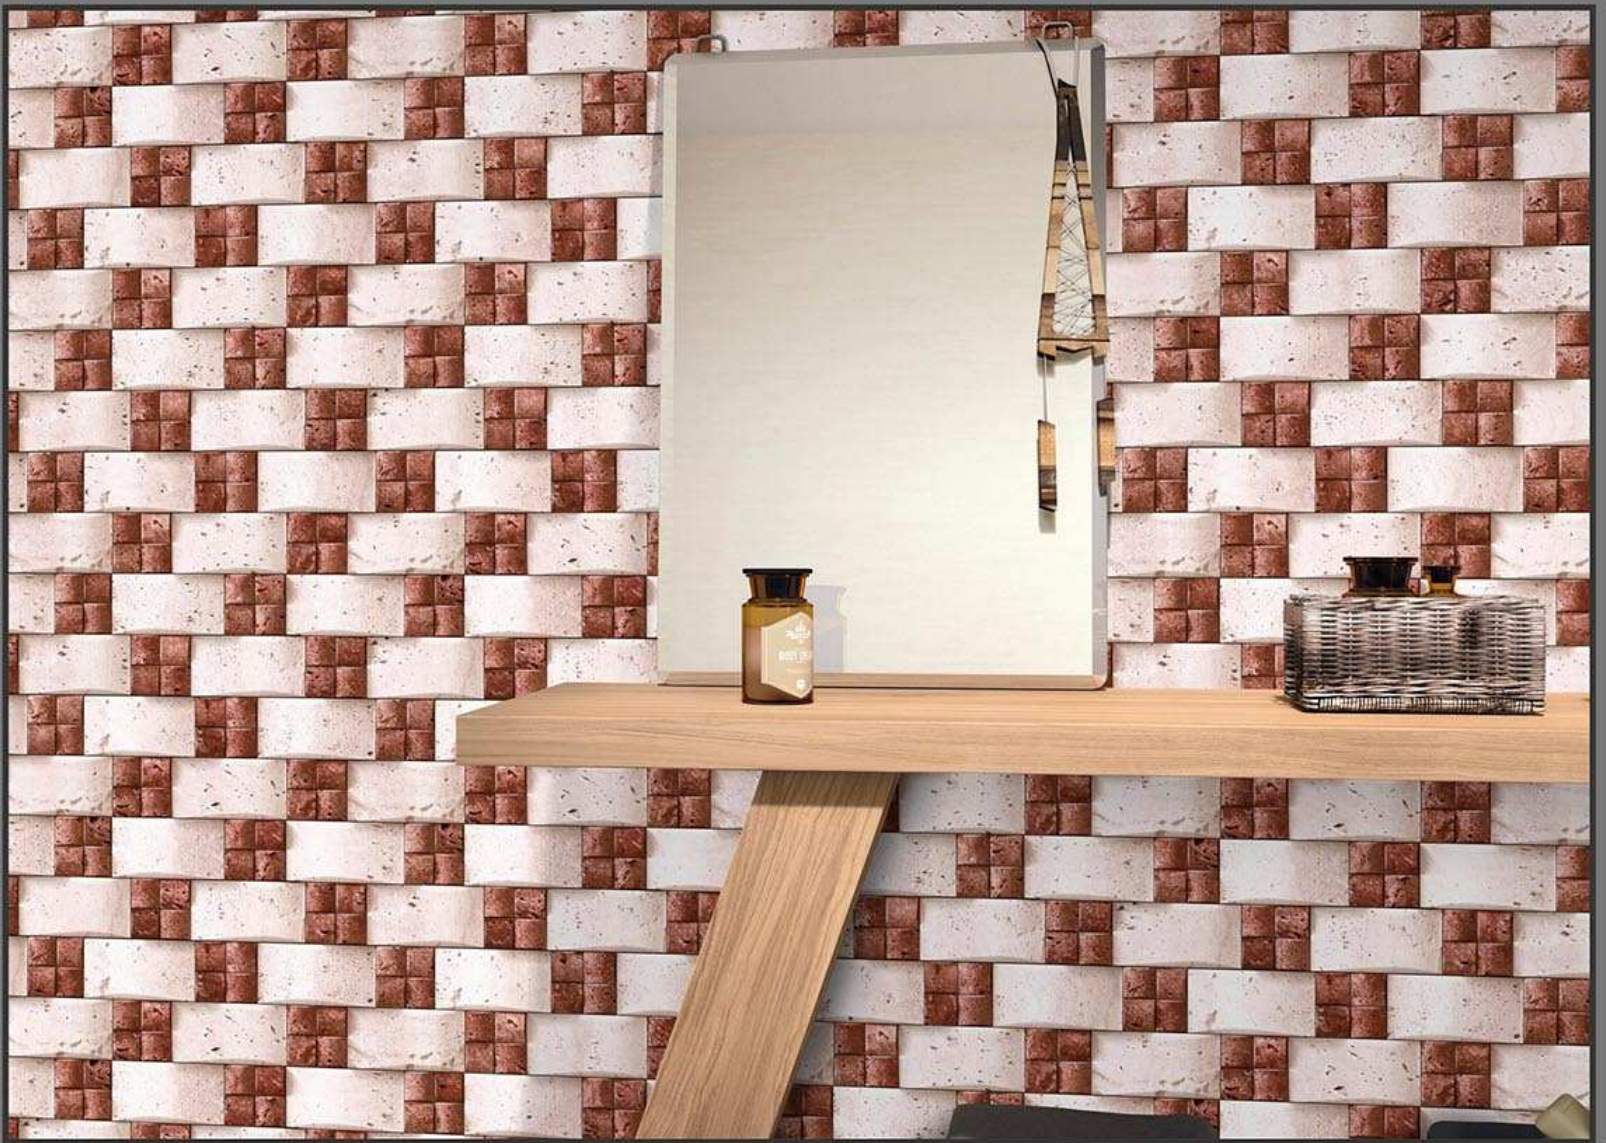

MATT
604

GLOSSY
704

300 X 450 MM
DIGITAL WALL TILES

ELEVATION

MADE IN INDIA