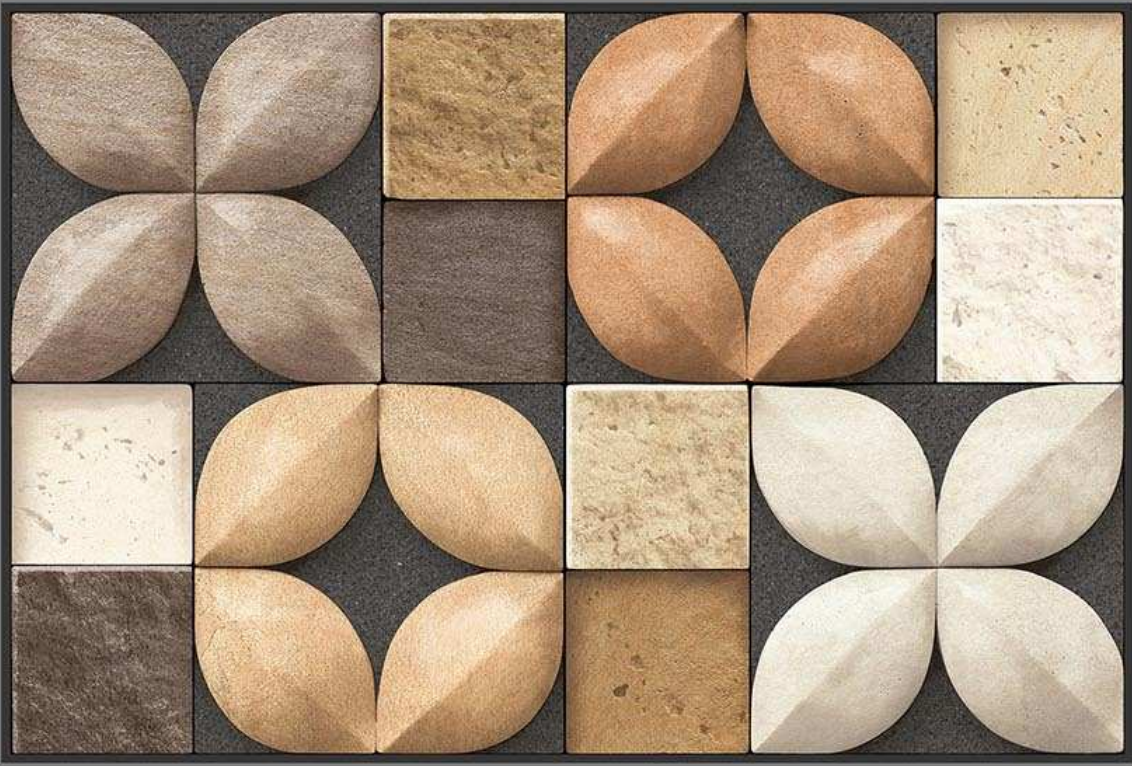

MATT
625

GLOSSY
725

300 X 450 MM
DIGITAL WALL TILES

ELEVATION

MADE IN INDIA