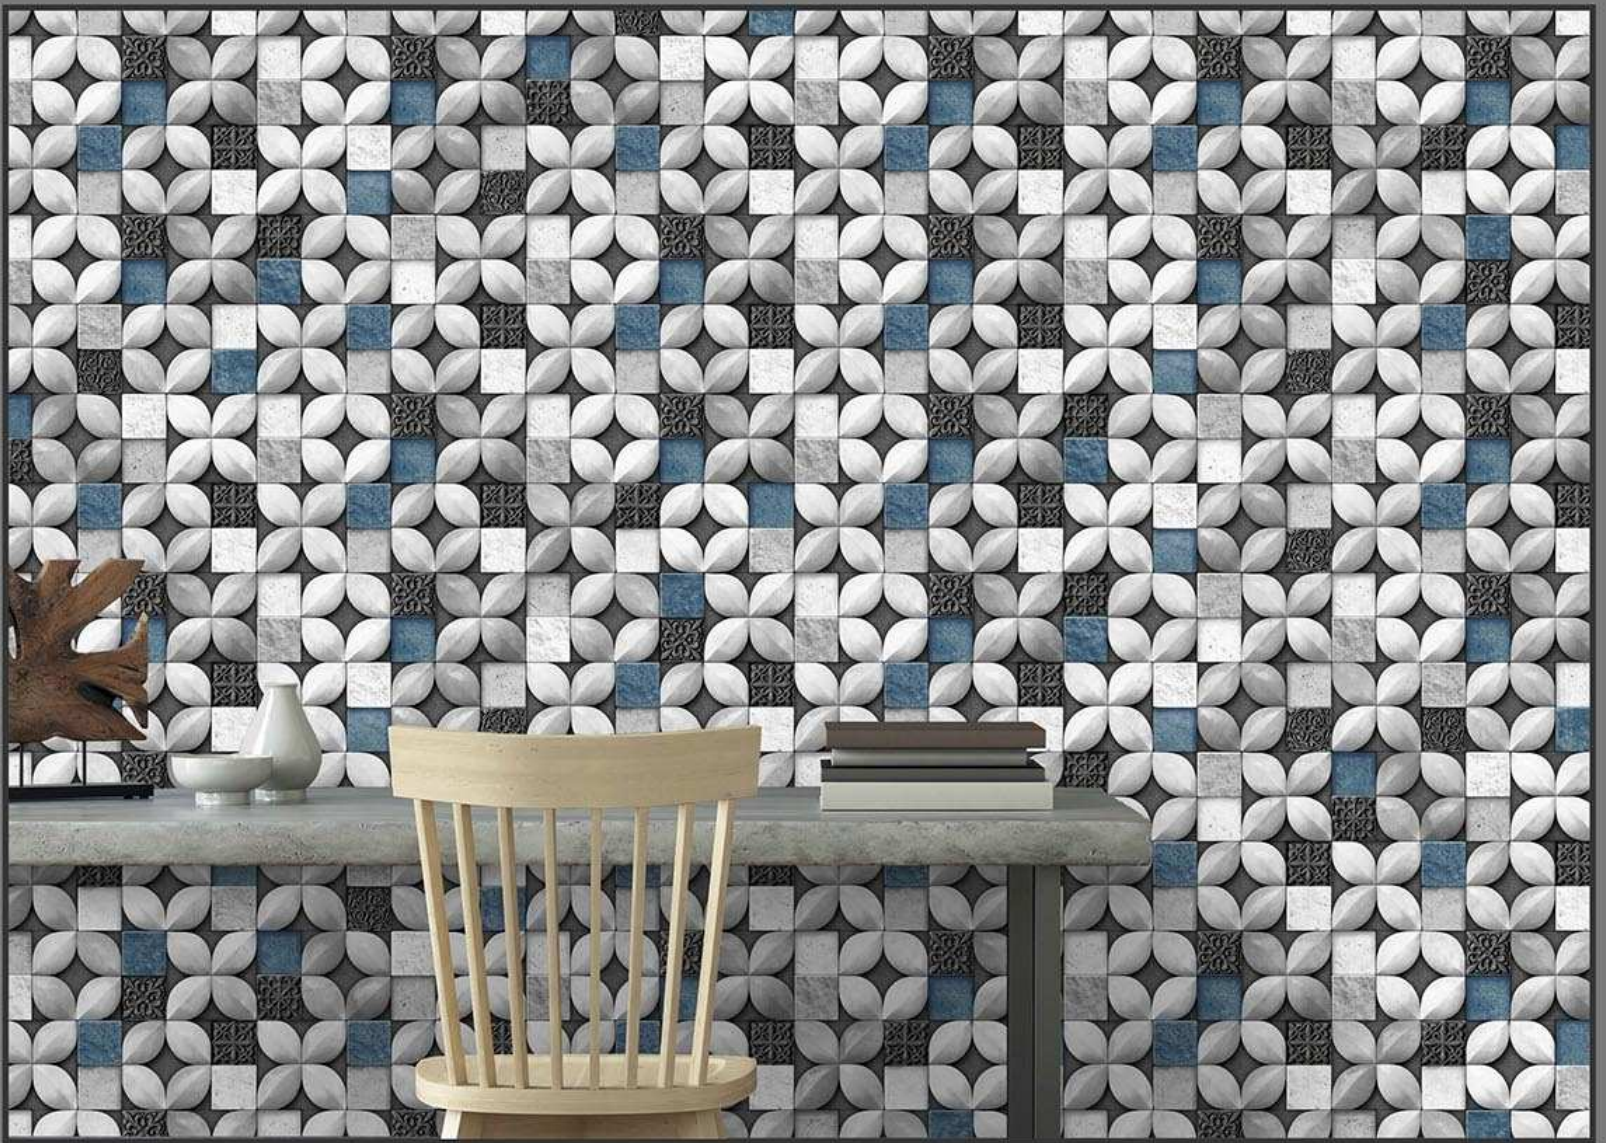

MATT
628

GLOSSY
728

300 X 450 MM
DIGITAL WALL TILES

ELEVATION

MADE IN INDIA