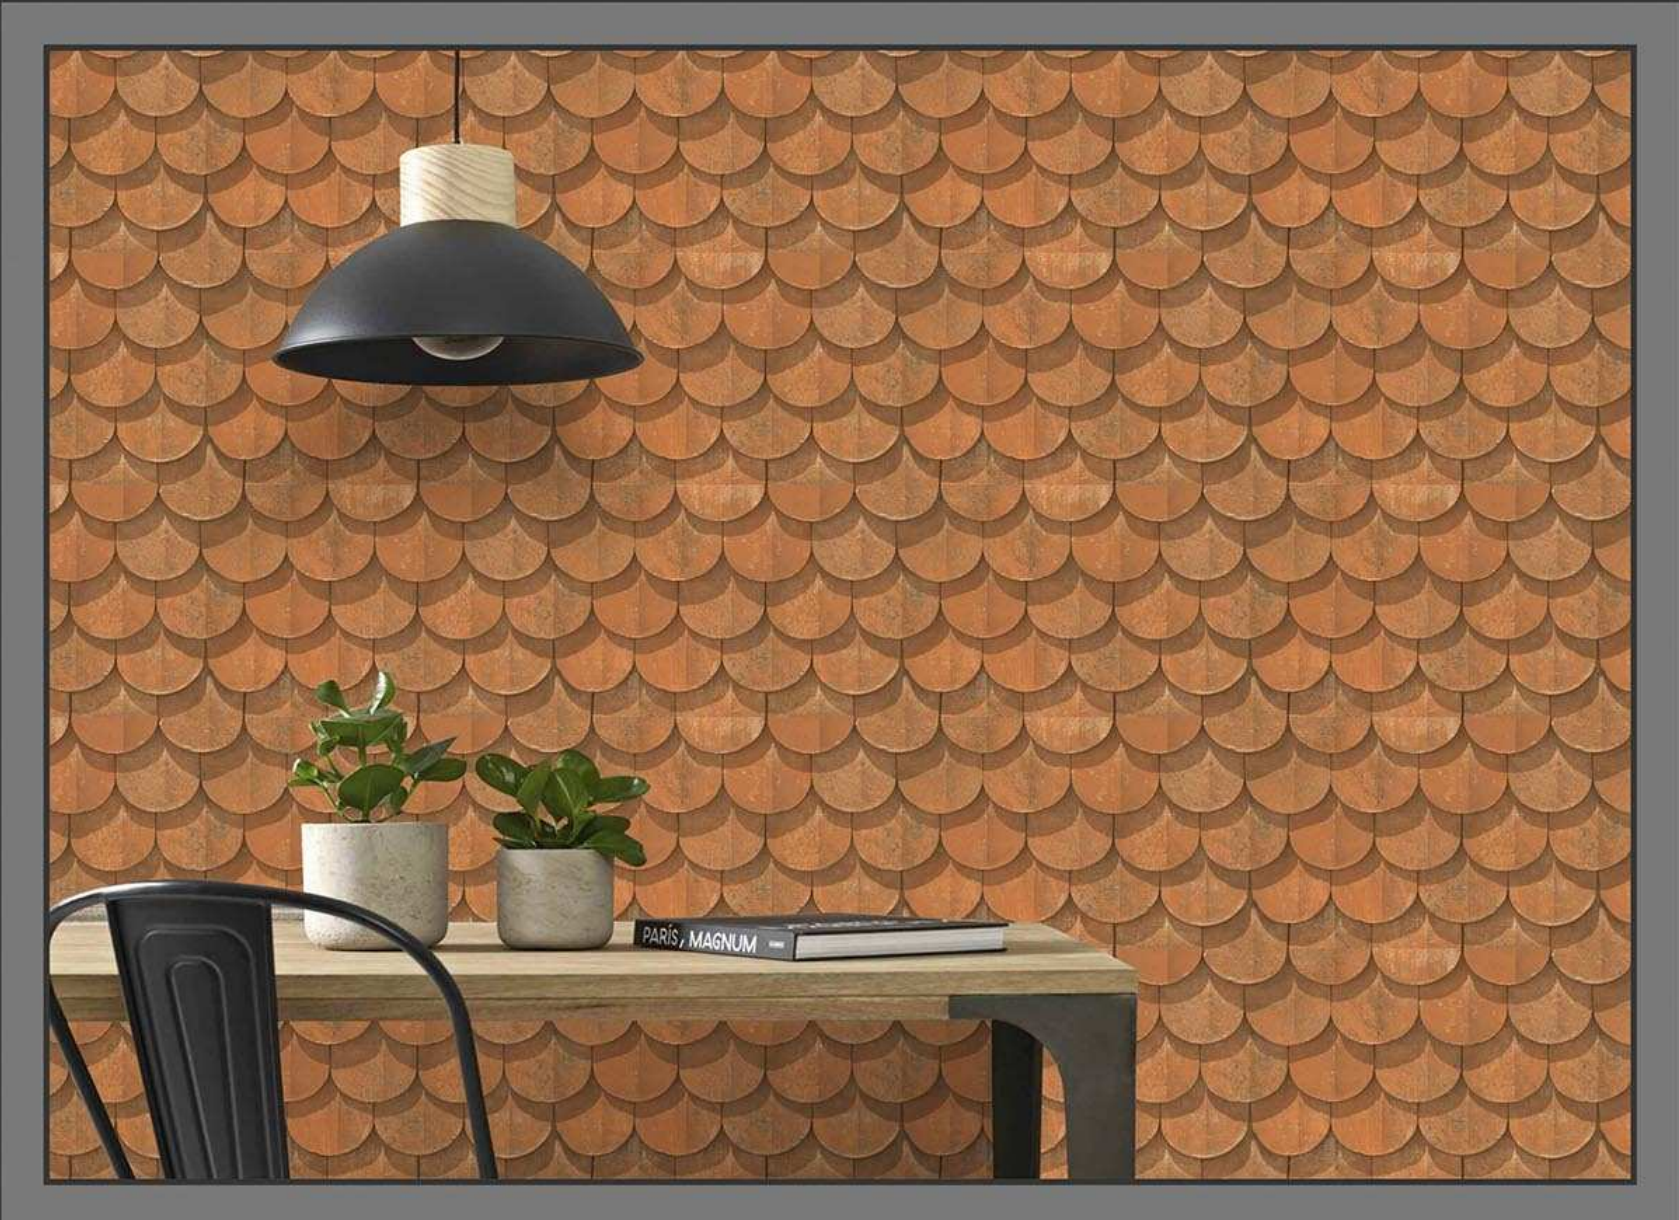

MATT
617

GLOSSY
717

300 X 450 MM
DIGITAL WALL TILES

ELEVATION

MADE IN INDIA