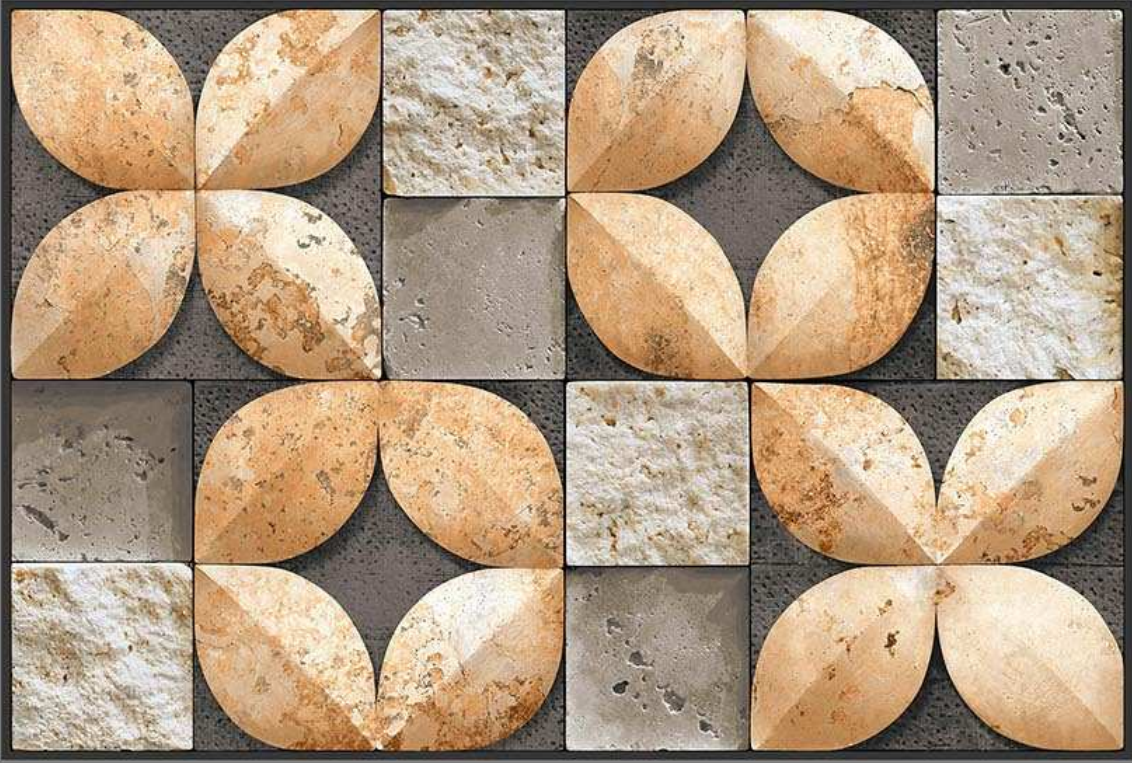

300 X 450 MM
DIGITAL WALL TILES

ELEVATION

MADE IN INDIA

MATT
632

GLOSSY
732

300 X 450 MM
DIGITAL WALL TILES

ELEVATION

MADE IN INDIA