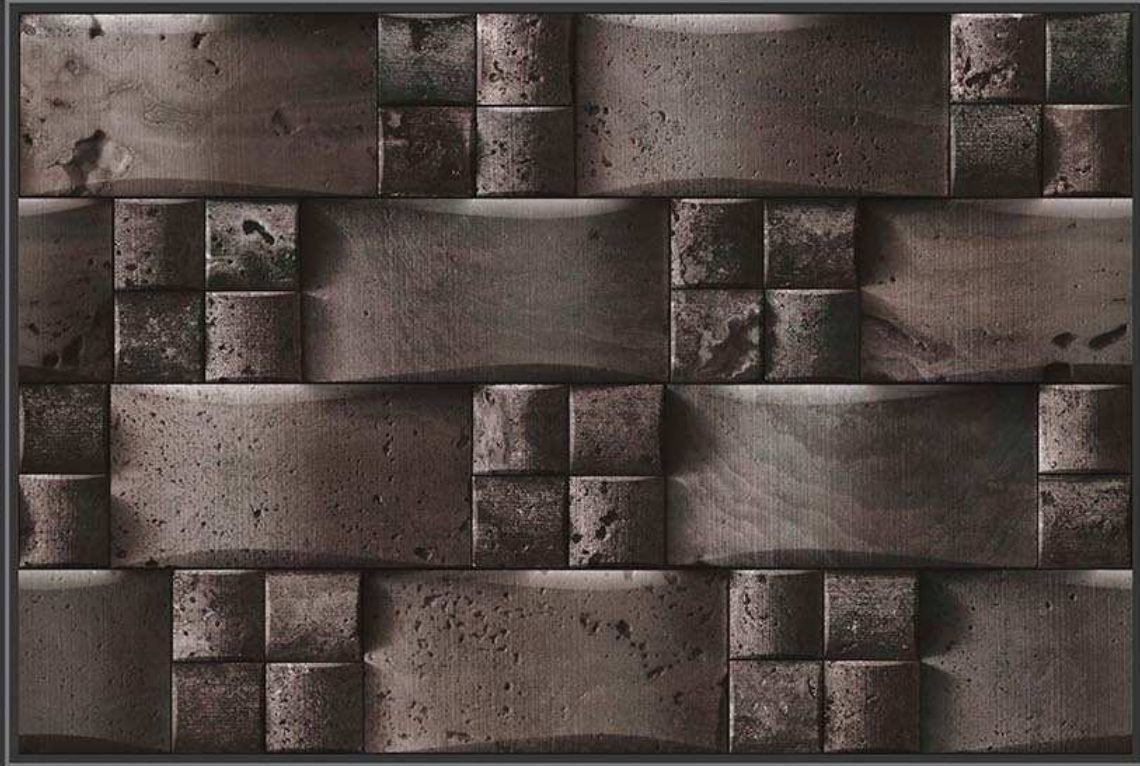

MATT
609

GLOSSY
709

300 X 450 MM
DIGITAL WALL TILES

ELEVATION

MADE IN INDIA