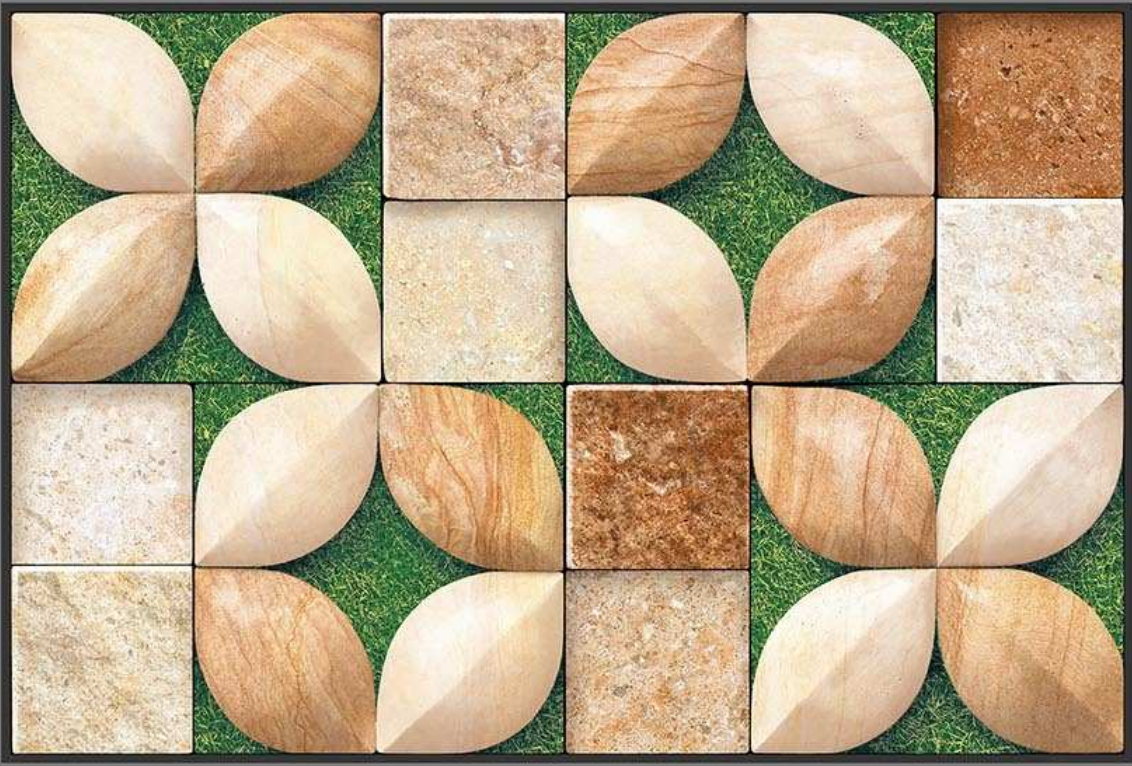

MATT
625

GLOSSY
725

300 X 450 MM
DIGITAL WALL TILES

ELEVATION

MADE IN INDIA

MATT
626

GLOSSY
726

300 X 450 MM
DIGITAL WALL TILES