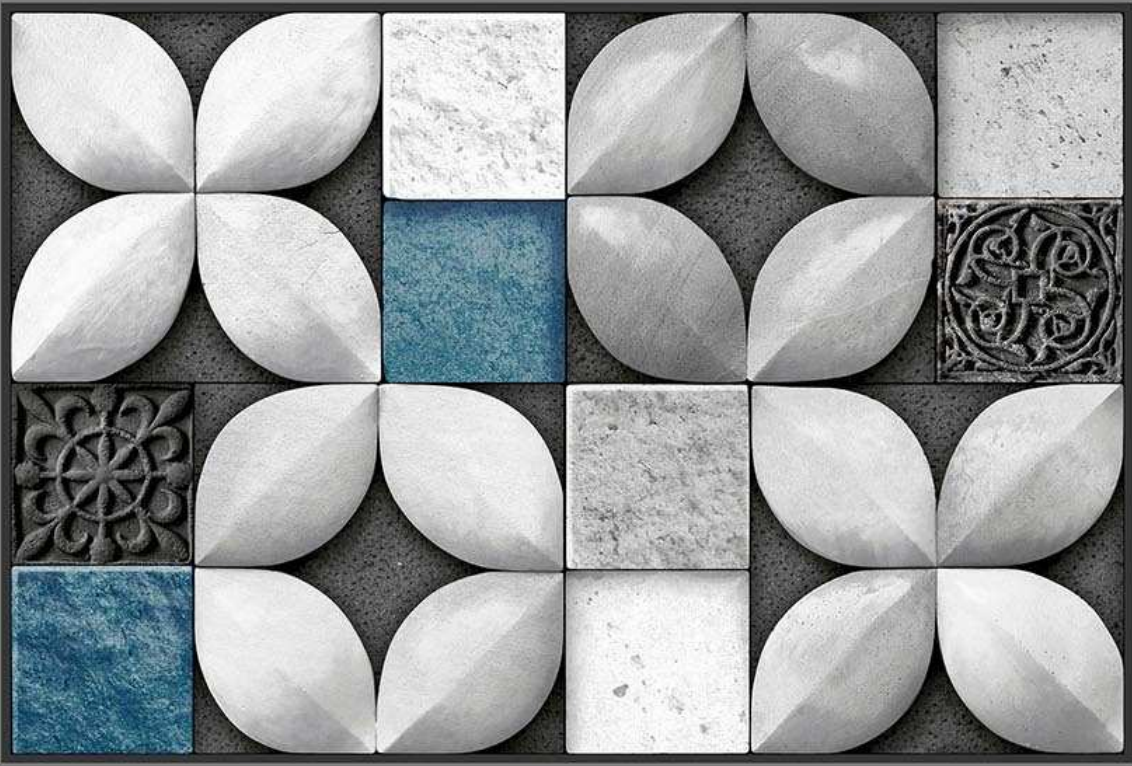

MATT
628

GLOSSY
728

300 X 450 MM
DIGITAL WALL TILES

ELEVATION

MADE IN INDIA