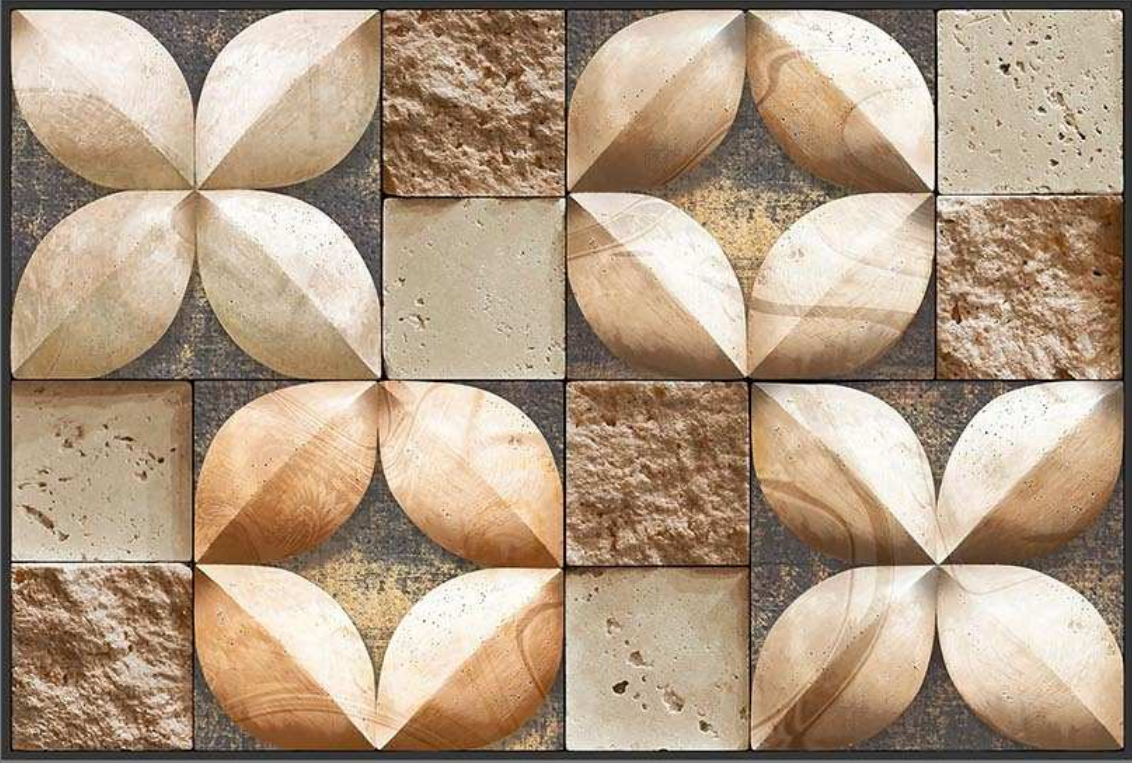

GLOSSY
728

300 X 450 MM
DIGITAL WALL TILES

ELEVATION

MADE IN INDIA

MATT
629

GLOSSY
729

300 X 450 MM
DIGITAL WALL TILES

ELEVATION