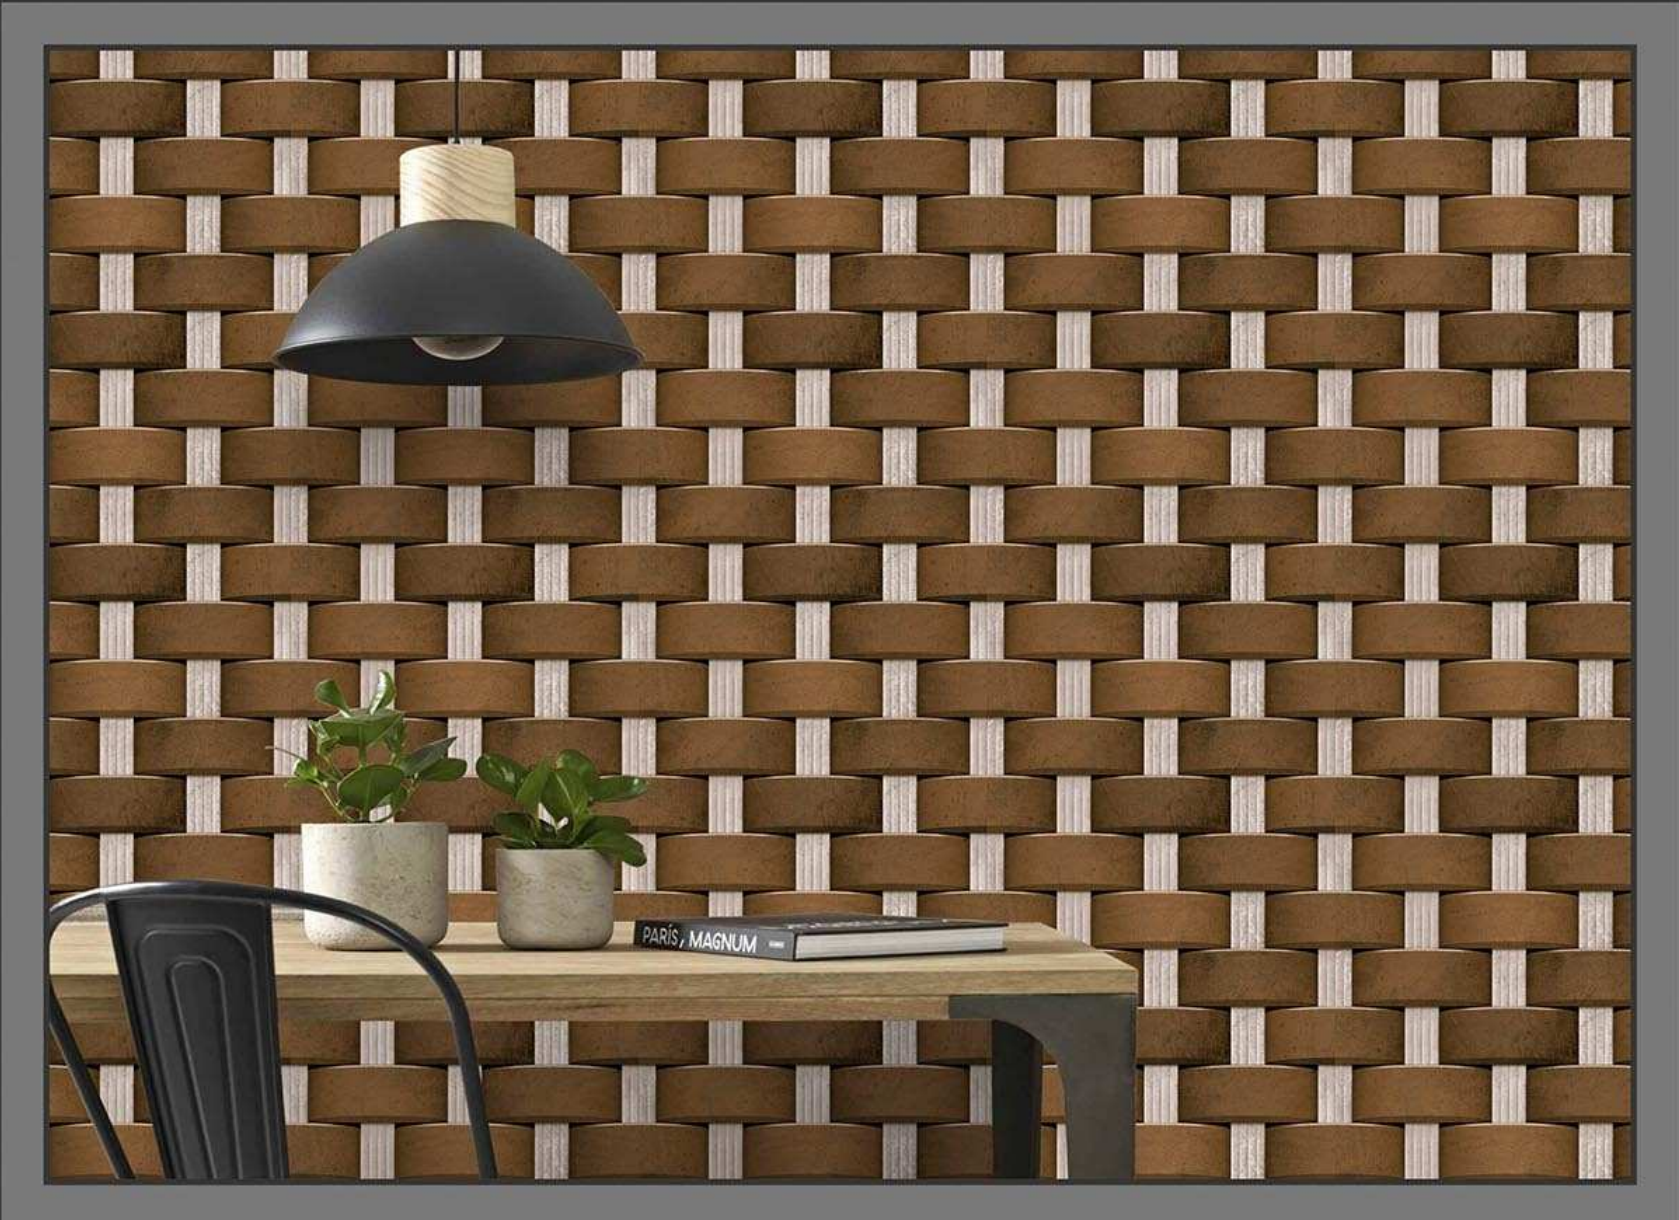

MADE IN INDIA

MATT
622

GLOSSY
722

300 X 450 MM
DIGITAL WALL TILES

ELEVATION

MADE IN INDIA

MATT
623

GLOSSY
723