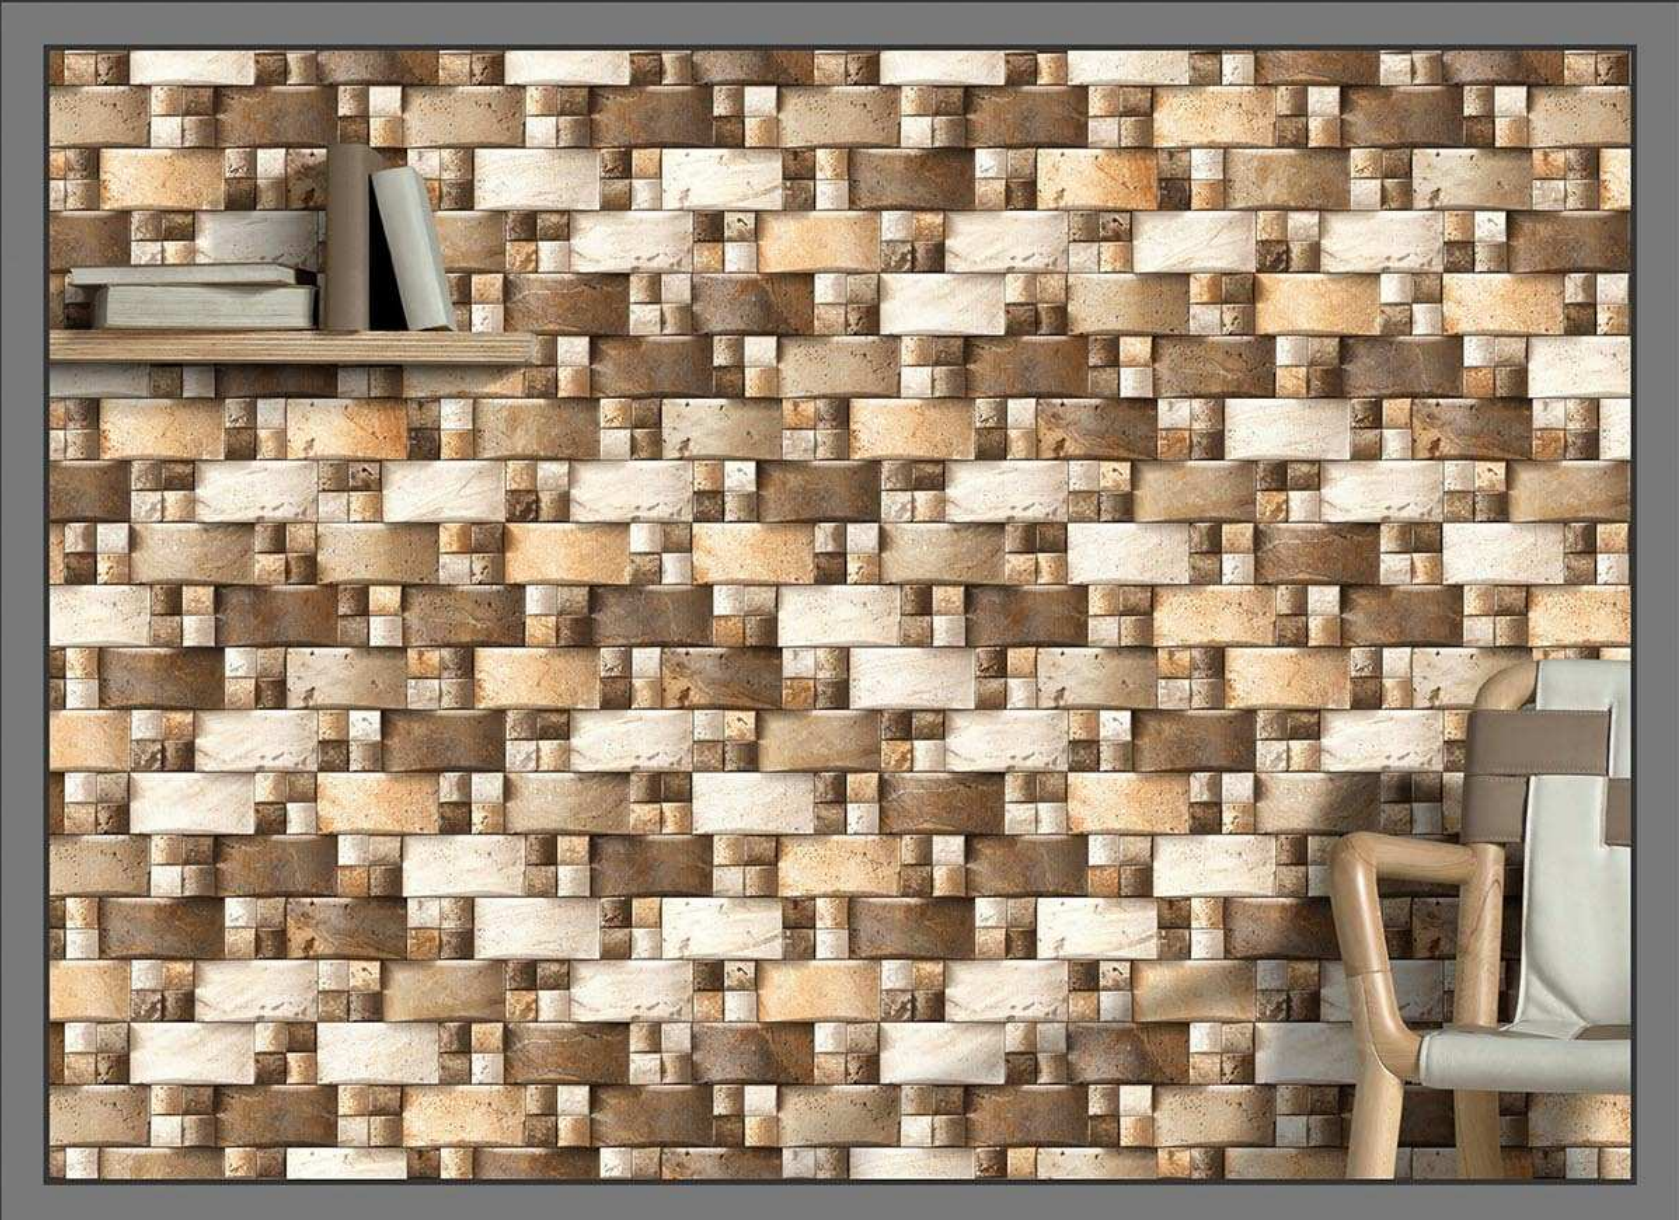

MATT
603

GLOSSY
703

300 X 450 MM
DIGITAL WALL TILES

ELEVATION

MADE IN INDIA