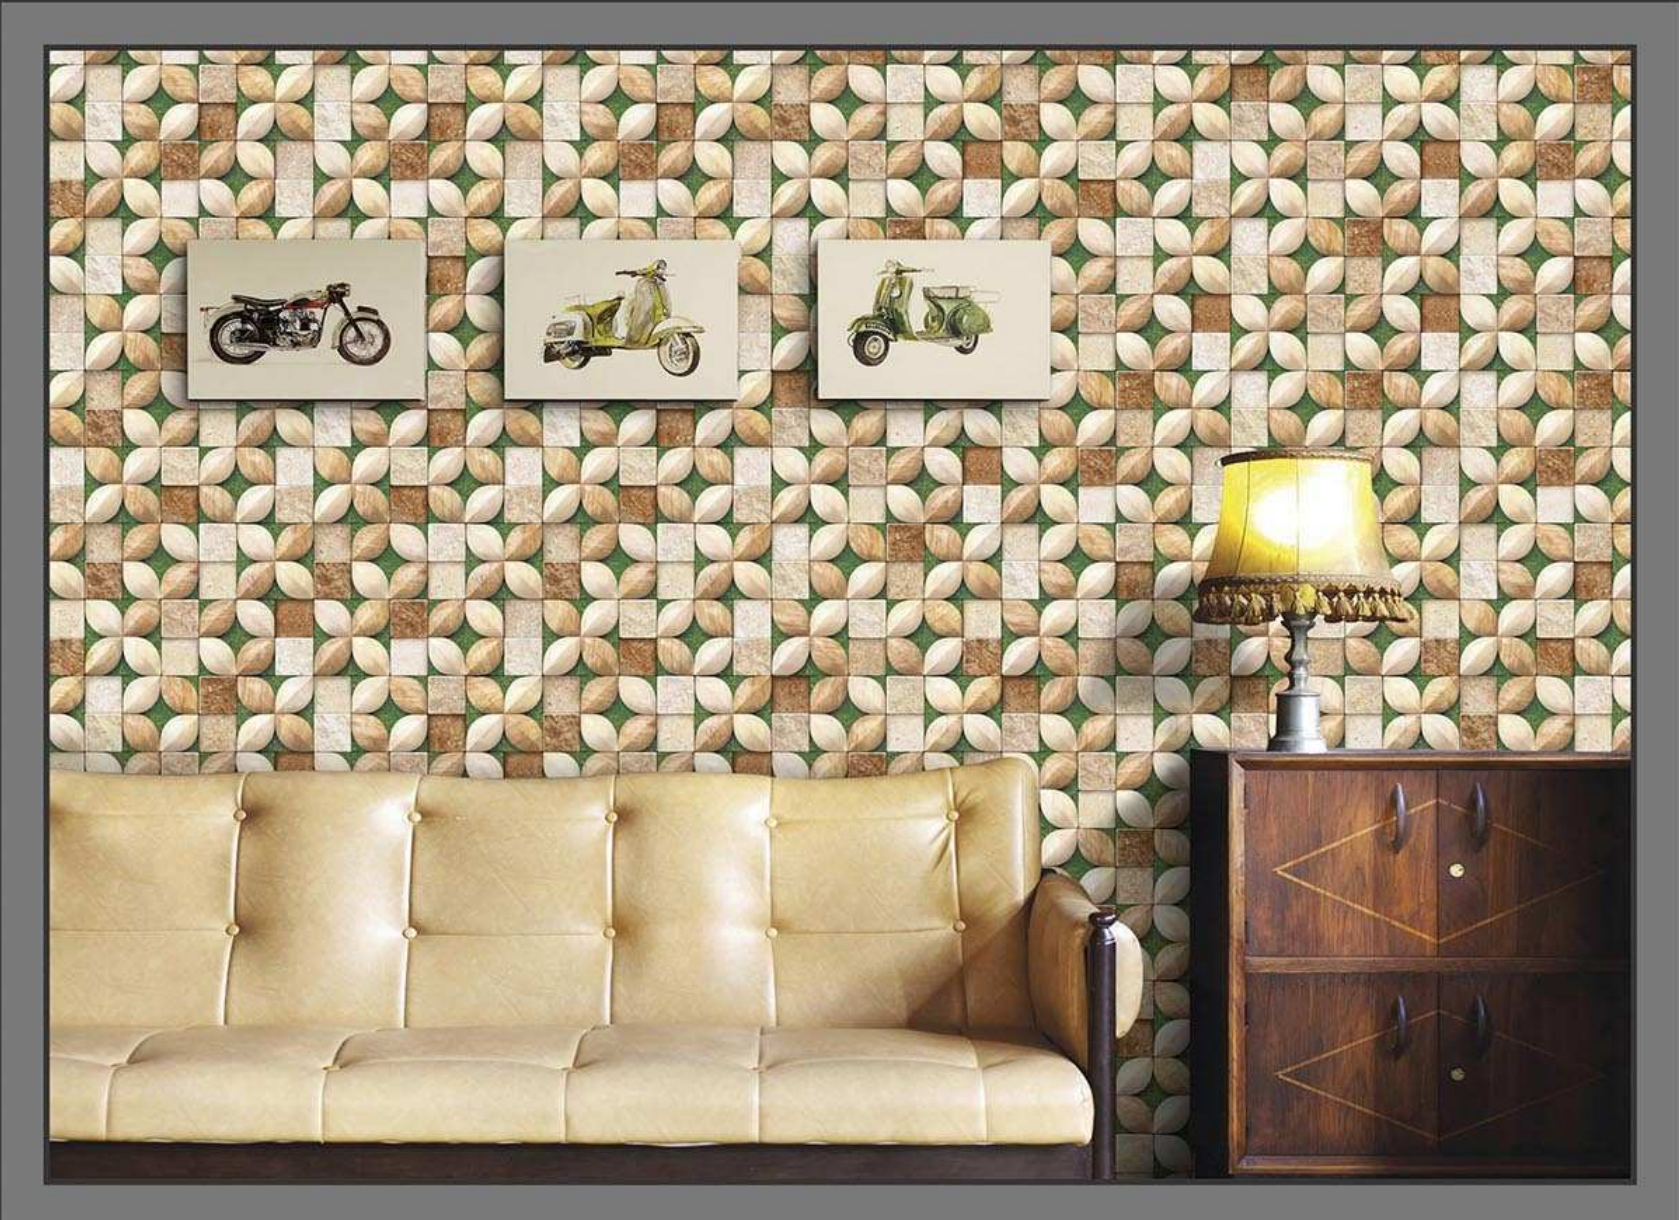

MATT
625

GLOSSY
725

300 X 450 MM
DIGITAL WALL TILES

ELEVATION

MADE IN INDIA

MATT
626

GLOSSY
726

300 X 450 MM
DIGITAL WALL TILES