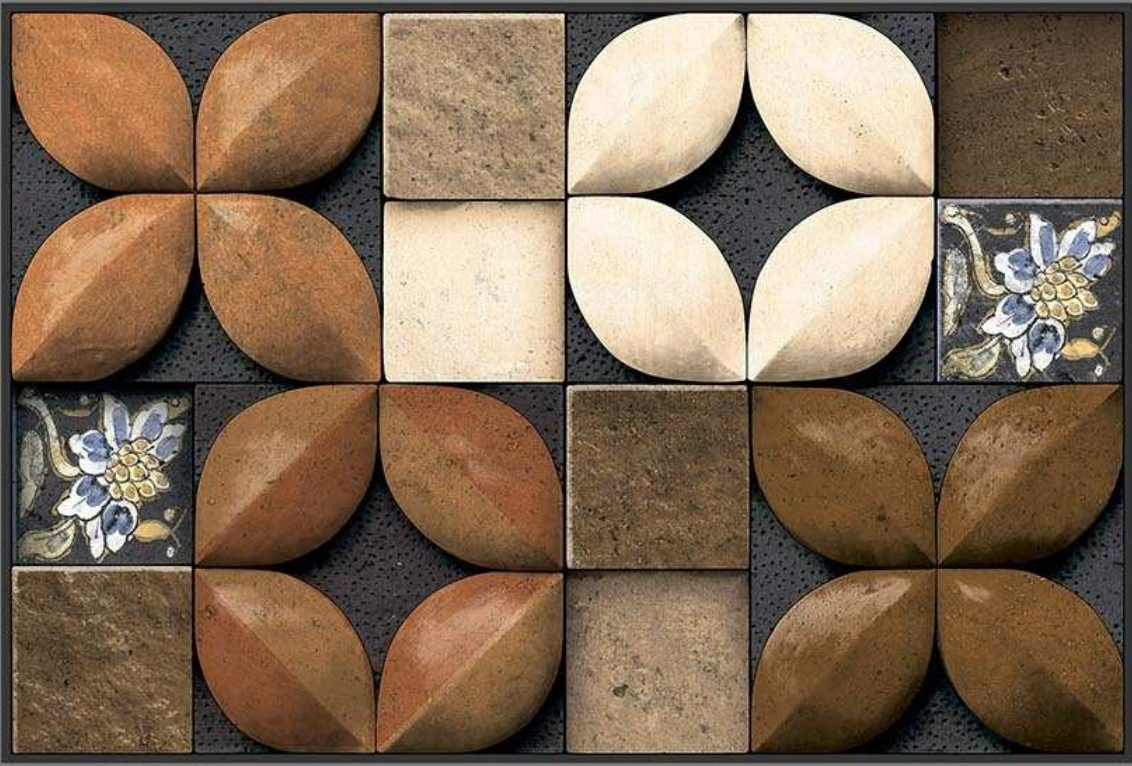

MATT
636

GLOSSY
736

300 X 450 MM
DIGITAL WALL TILES

ELEVATION

MADE IN INDIA