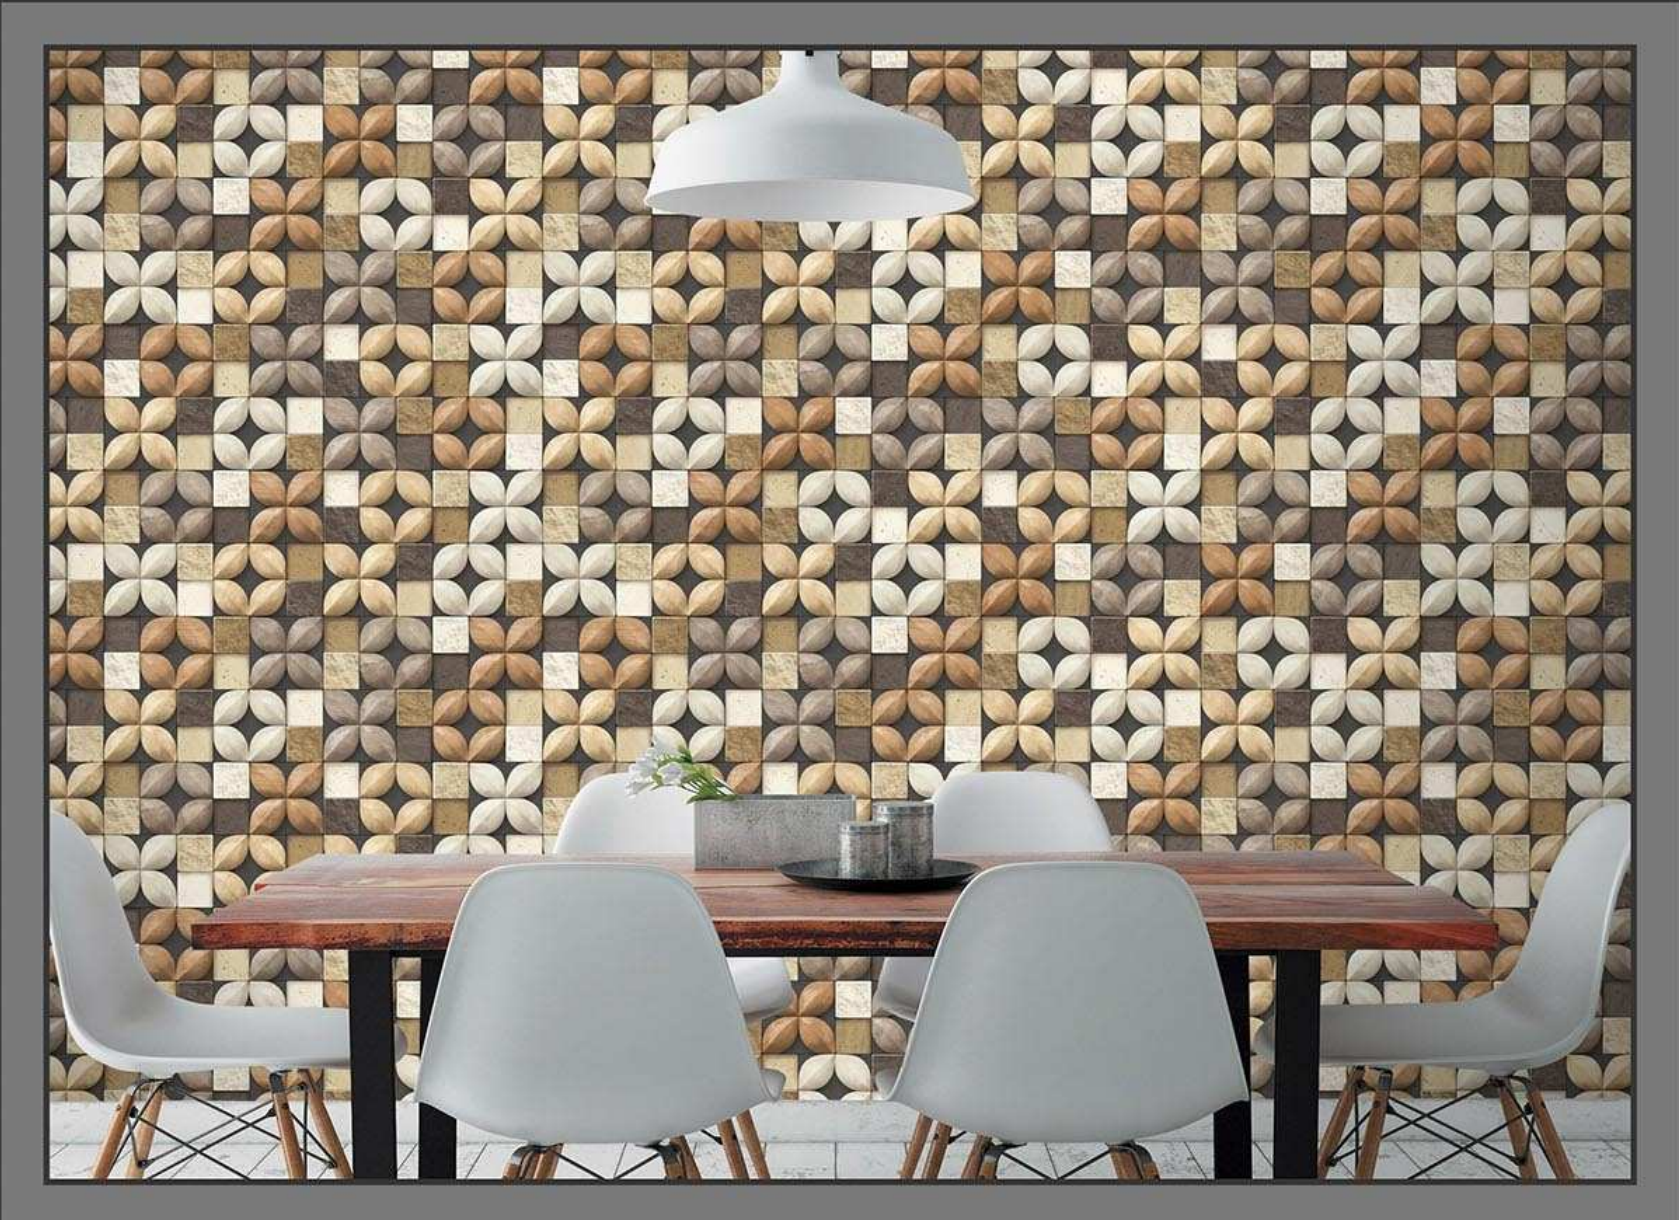

MATT
625

GLOSSY
725

300 X 450 MM
DIGITAL WALL TILES

ELEVATION

MADE IN INDIA