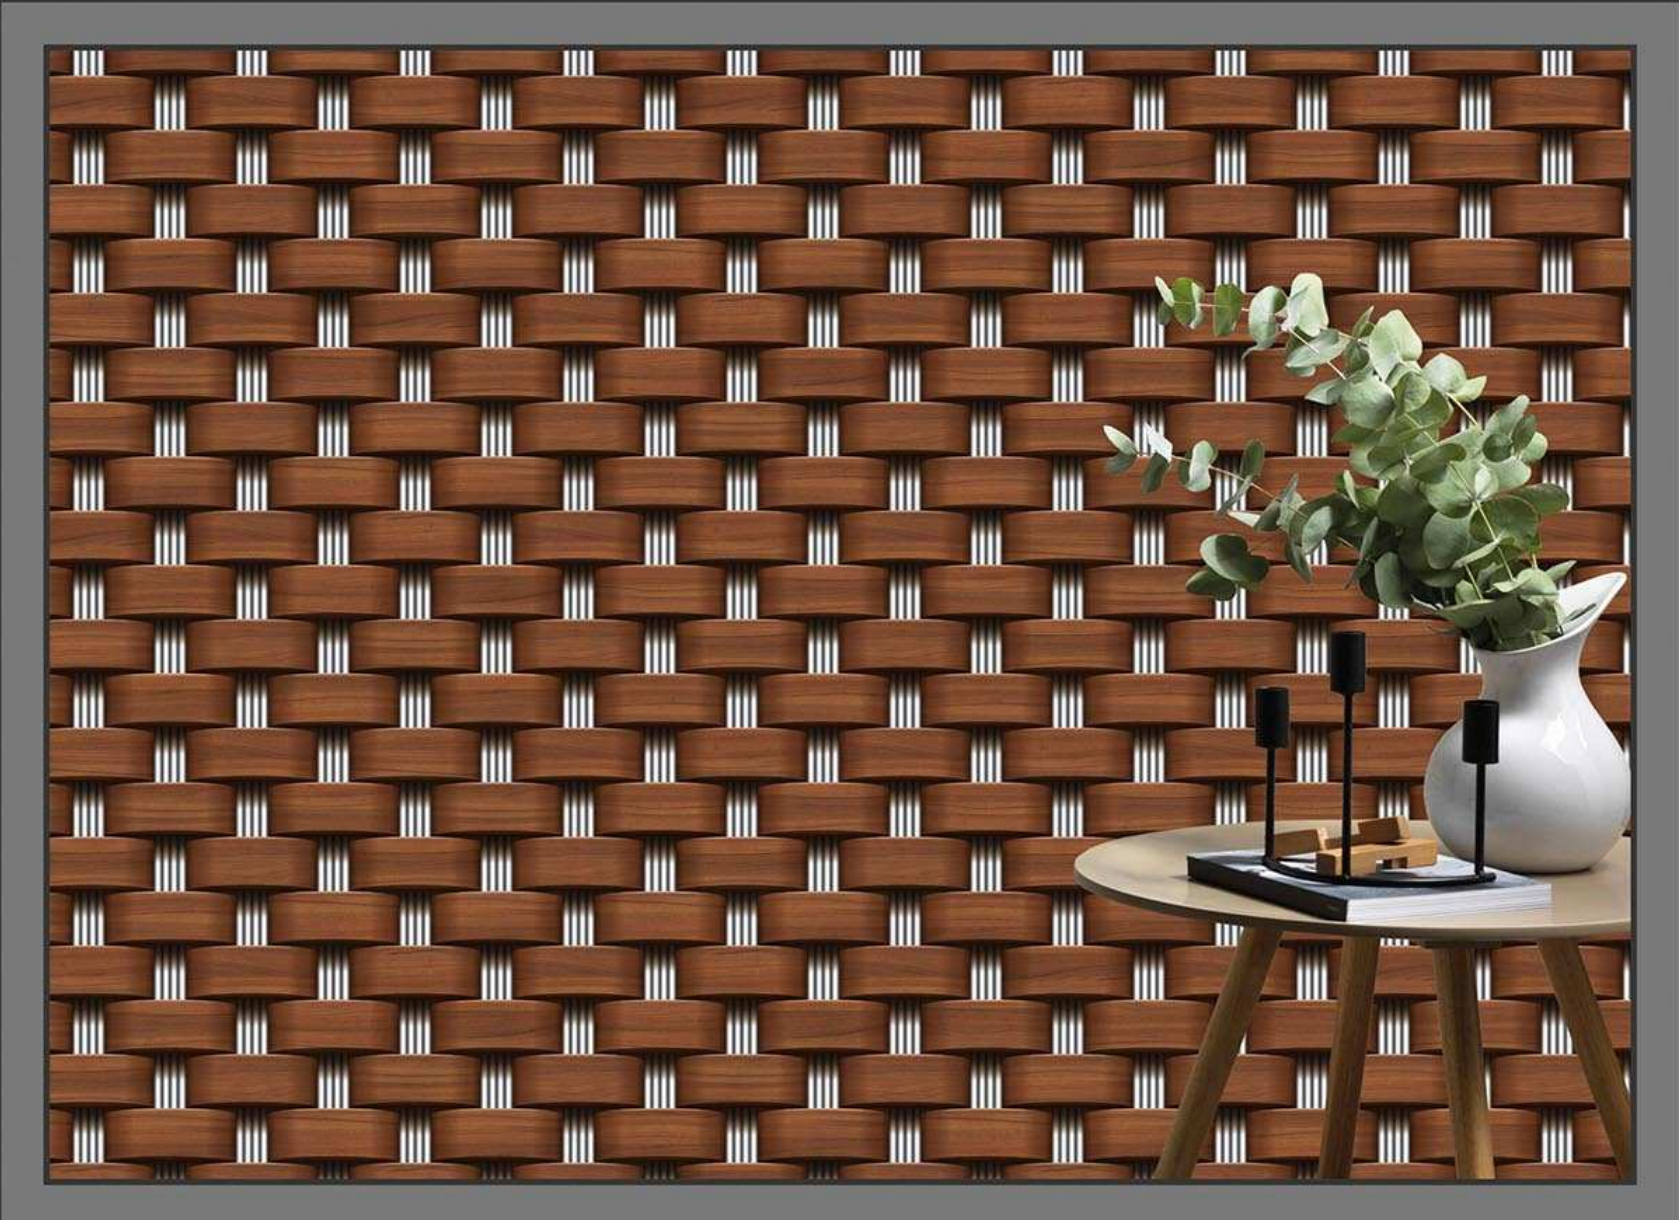

300 X 450 MM
DIGITAL WALL TILES

ELEVATION

MADE IN INDIA

MATT
624

GLOSSY
724

300 X 450 MM
DIGITAL WALL TILES

ELEVATION

MADE IN INDIA