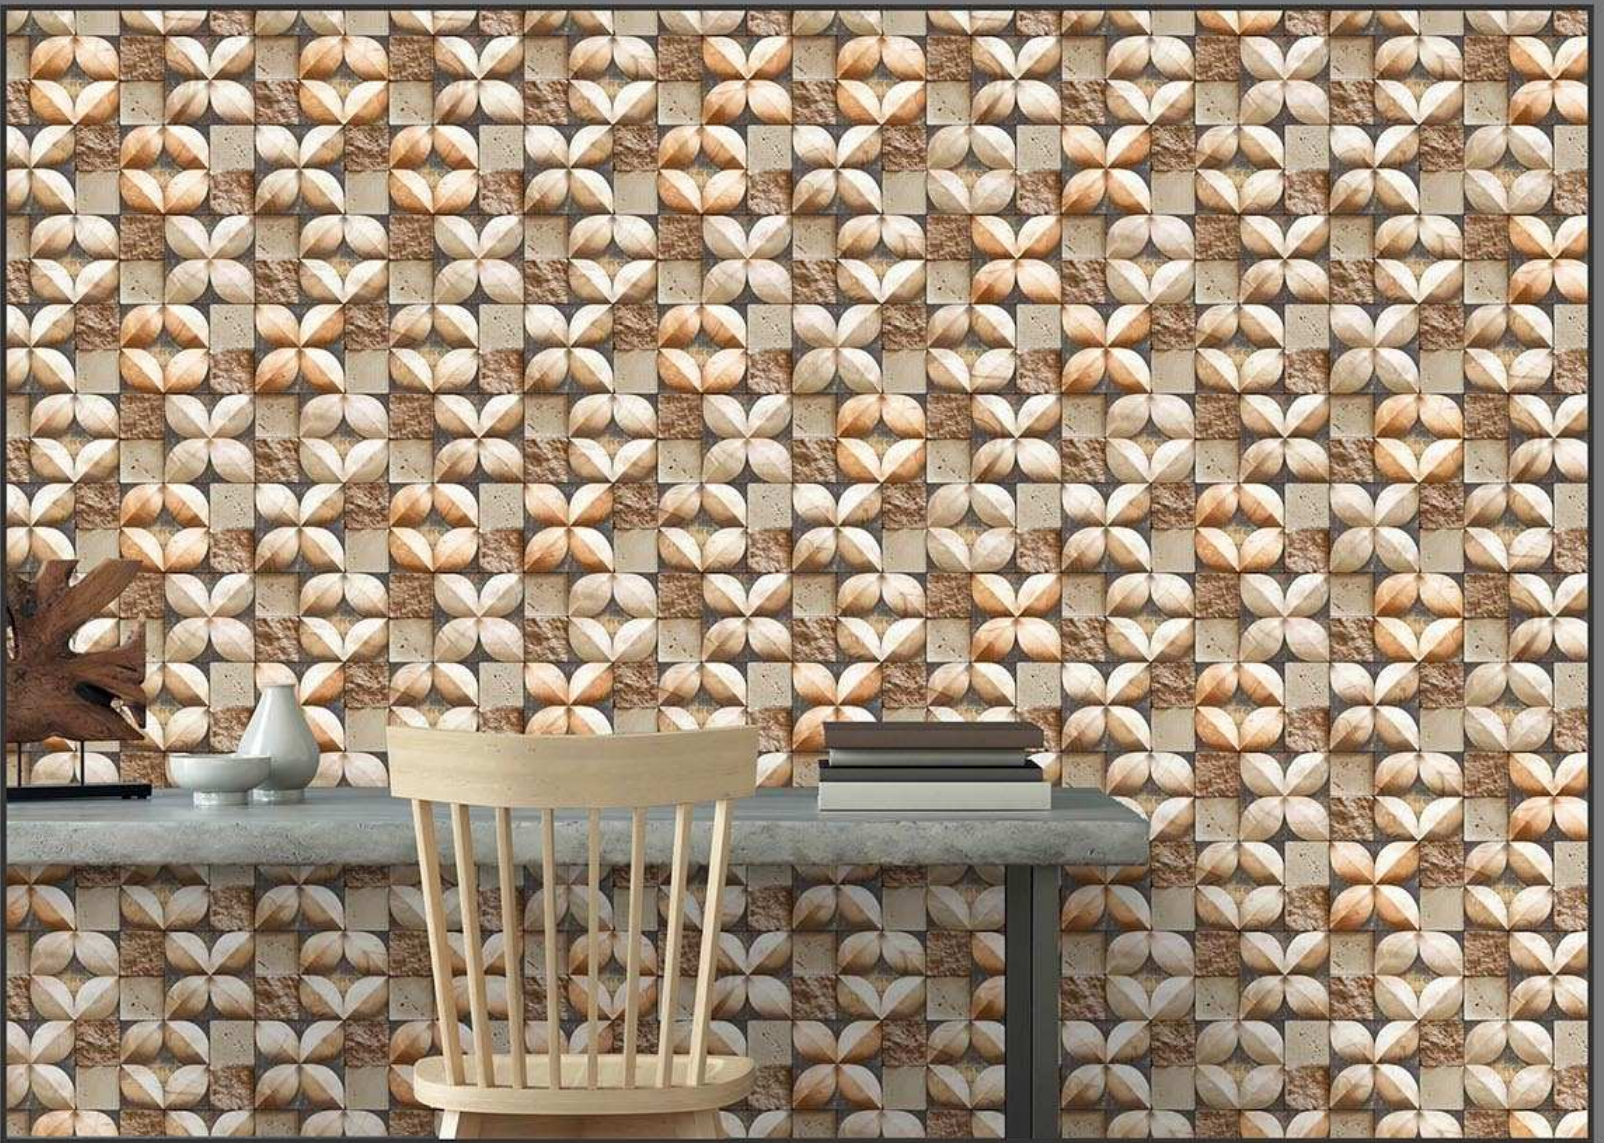

GLOSSY
728

300 X 450 MM
DIGITAL WALL TILES

ELEVATION

MADE IN INDIA

MATT
629

GLOSSY
729

300 X 450 MM
DIGITAL WALL TILES

ELEVATION