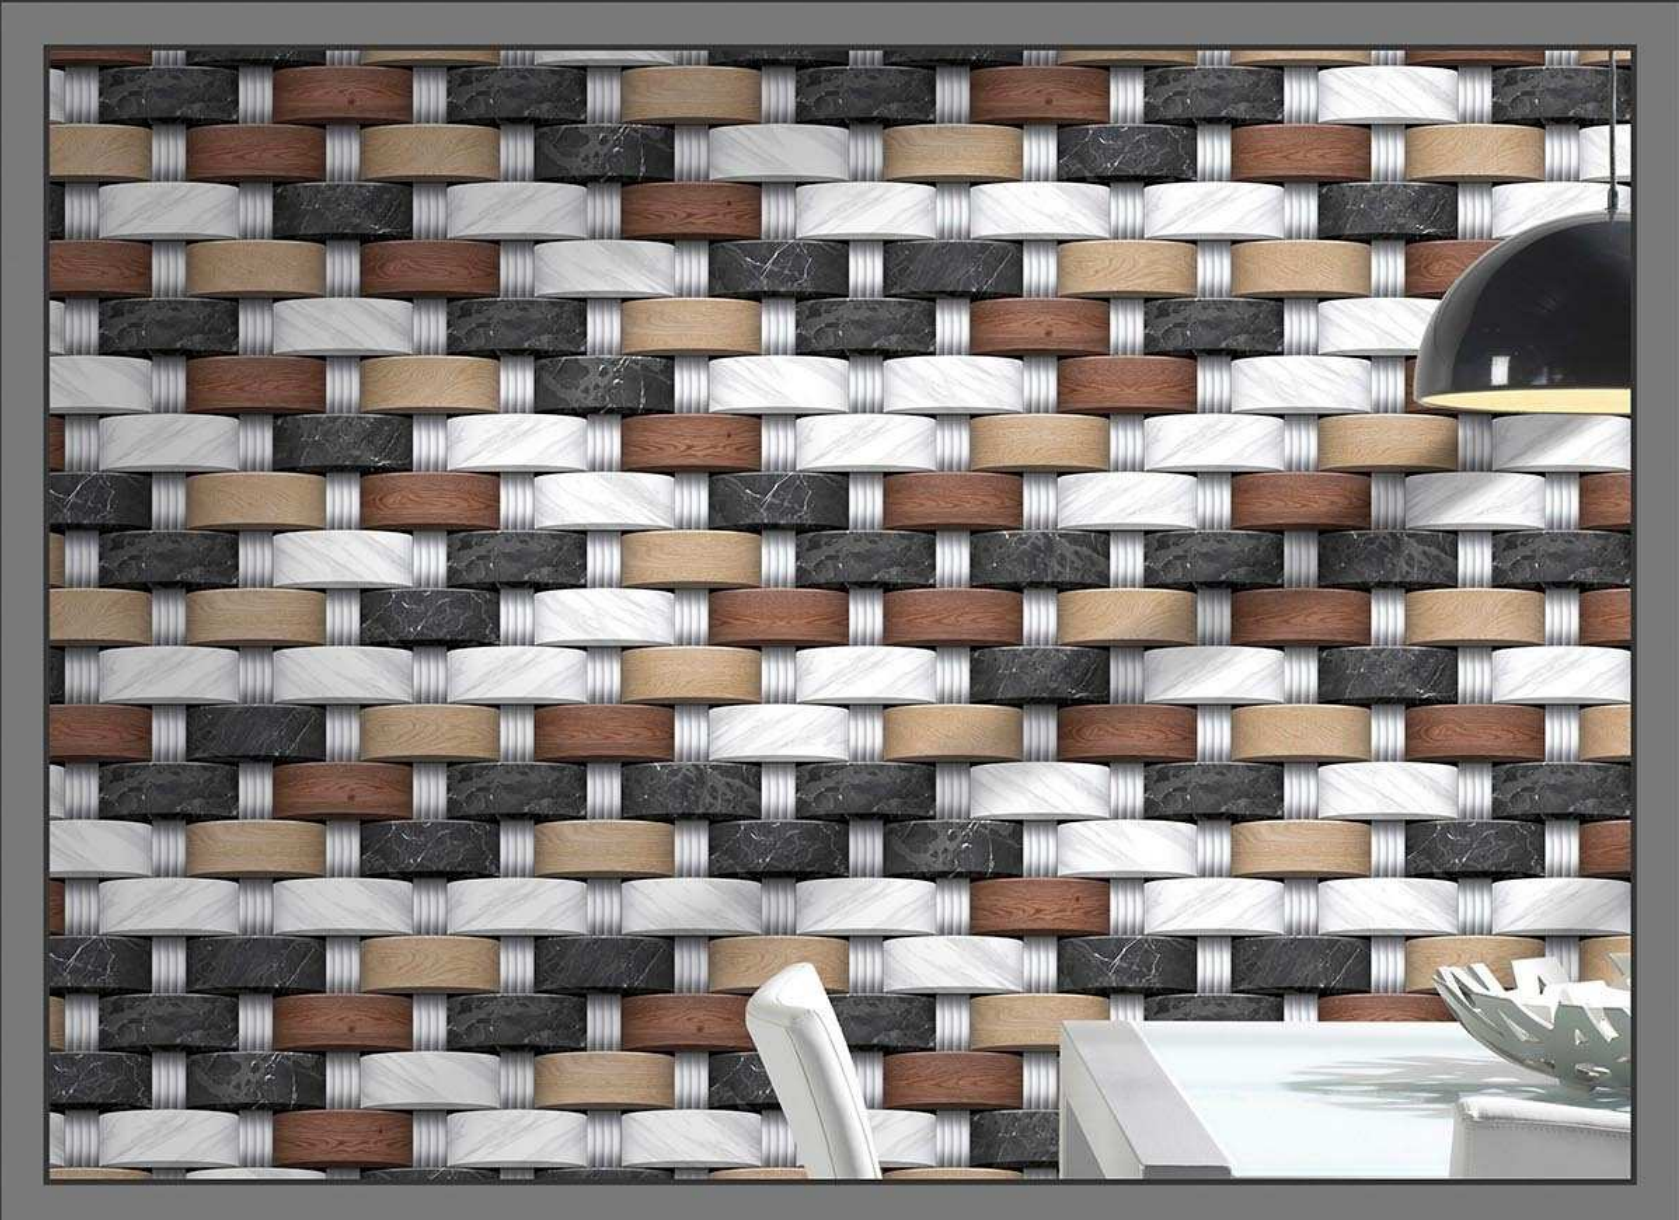

MATT
622

GLOSSY
722

300 X 450 MM
DIGITAL WALL TILES

ELEVATION

MADE IN INDIA