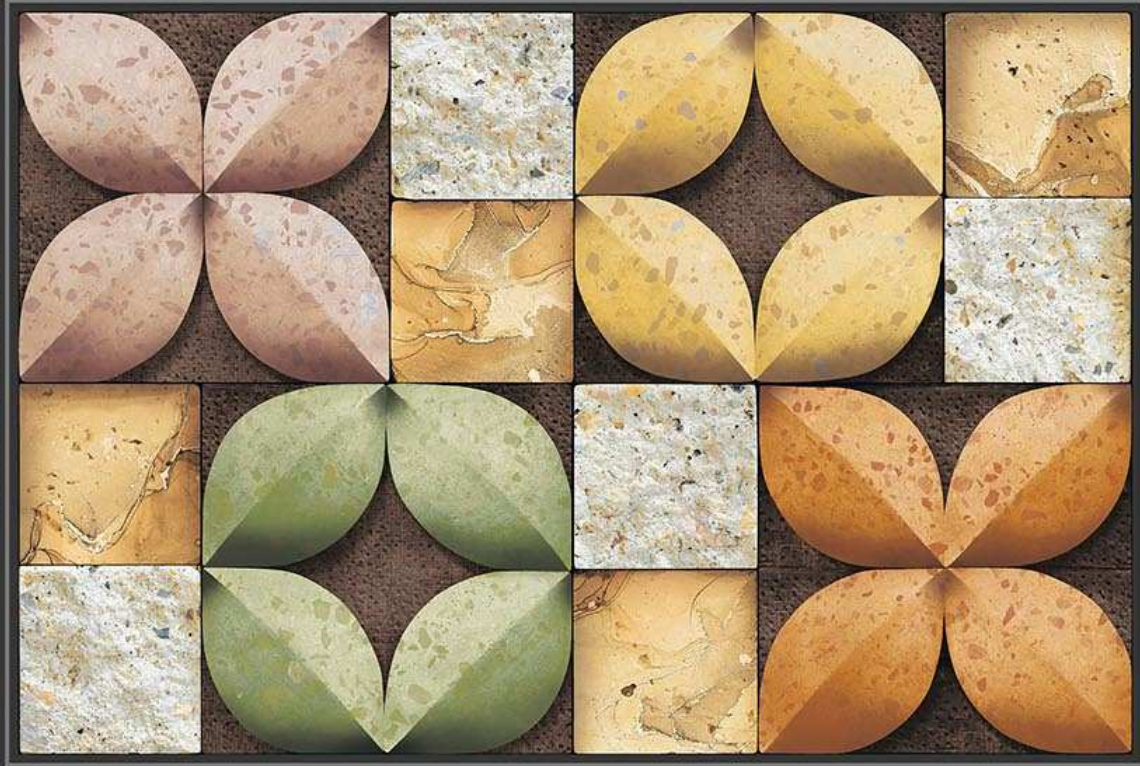

MATT
630

GLOSSY
730

300 X 450 MM
DIGITAL WALL TILES

ELEVATION

MADE IN INDIA