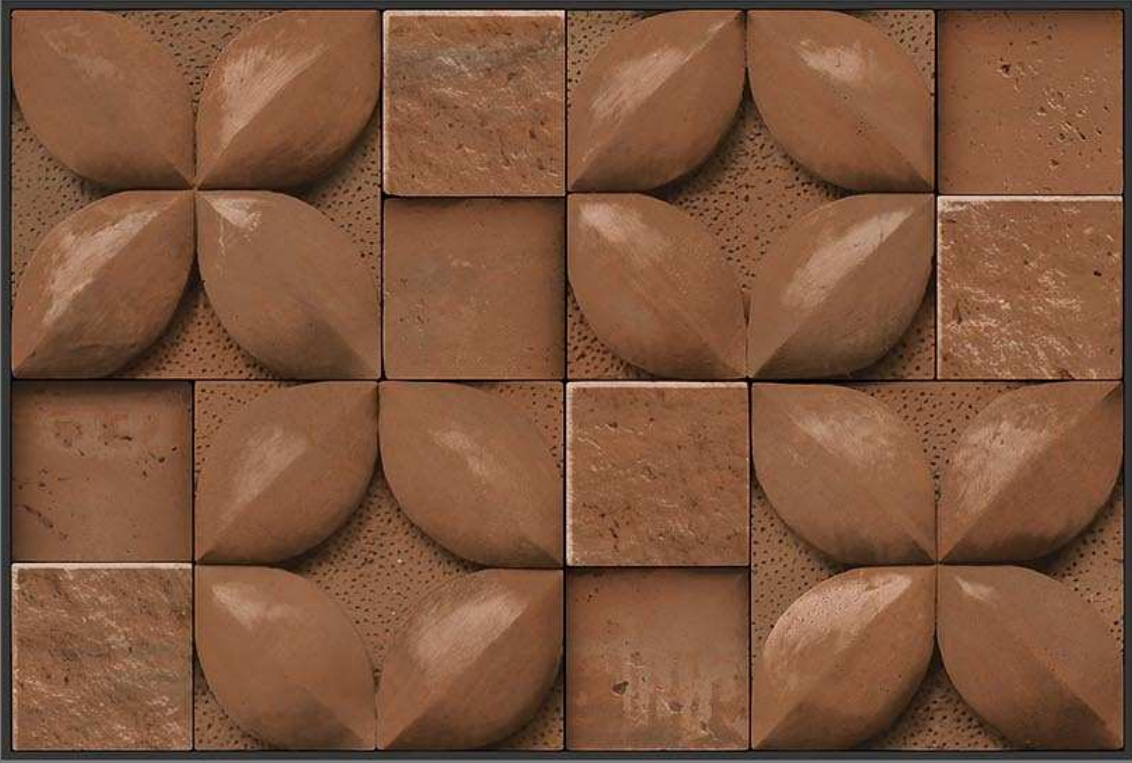

MATT
633

GLOSSY
733

300 X 450 MM
DIGITAL WALL TILES

ELEVATION

MADE IN INDIA

MATT
634

GLOSSY
734

300 X 450 MM
DIGITAL WALL TILES