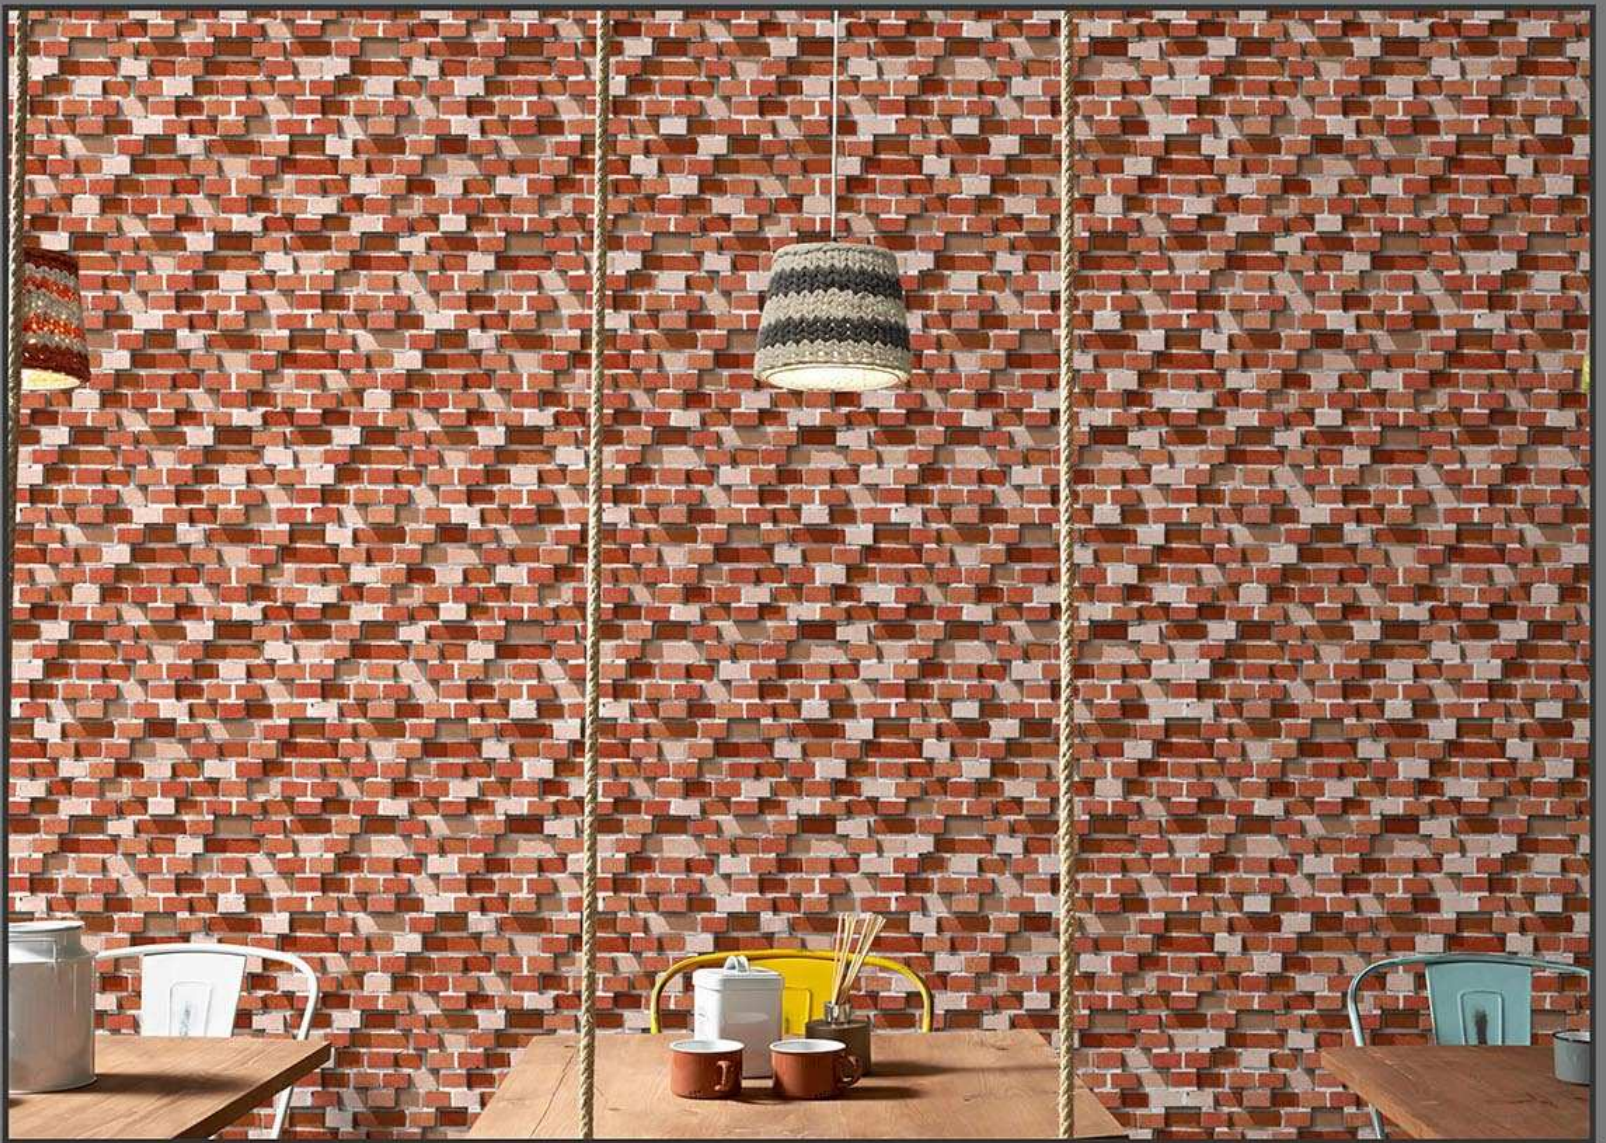

MATT
479

GLOSSY
579

300 X 450 MM
DIGITAL WALL TILES

ELEVATION

MADE IN INDIA