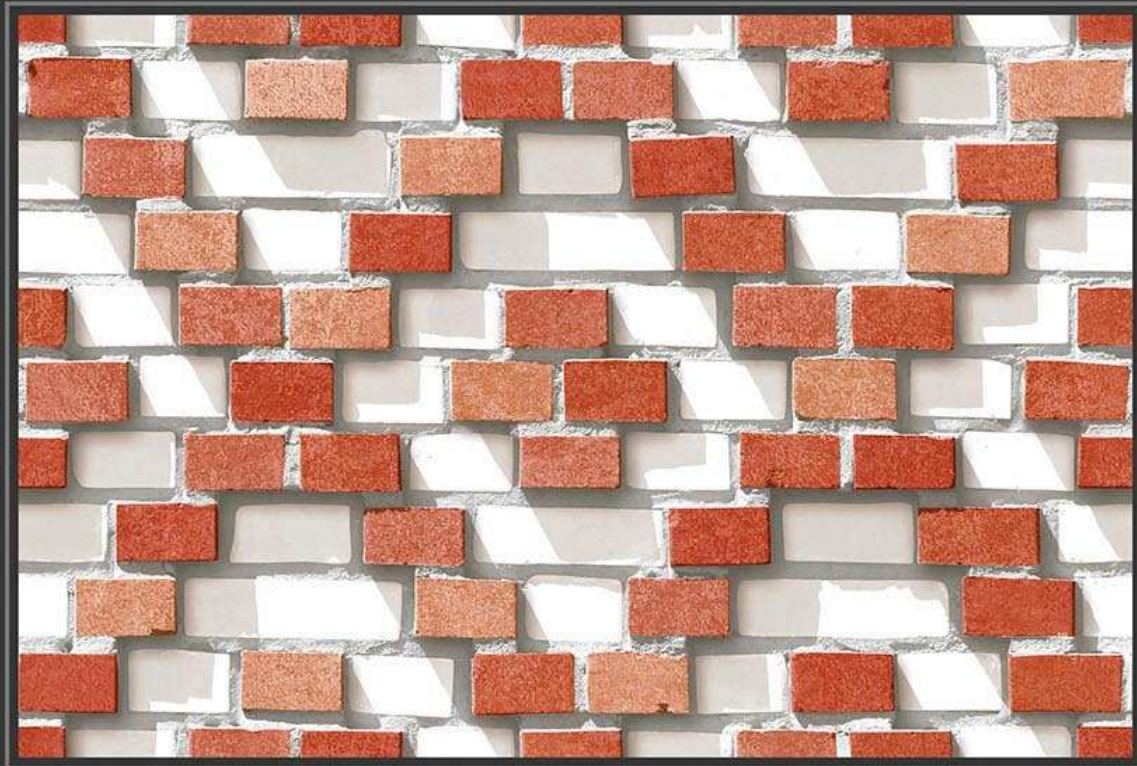

GLOSSY  
582

300 X 450 MM  
DIGITAL WALL TILES

ELEVATION

MADE IN INDIA

MATT  
483

GLOSSY  
583

300 X 450 MM  
DIGITAL WALL TILES

ELEVATION