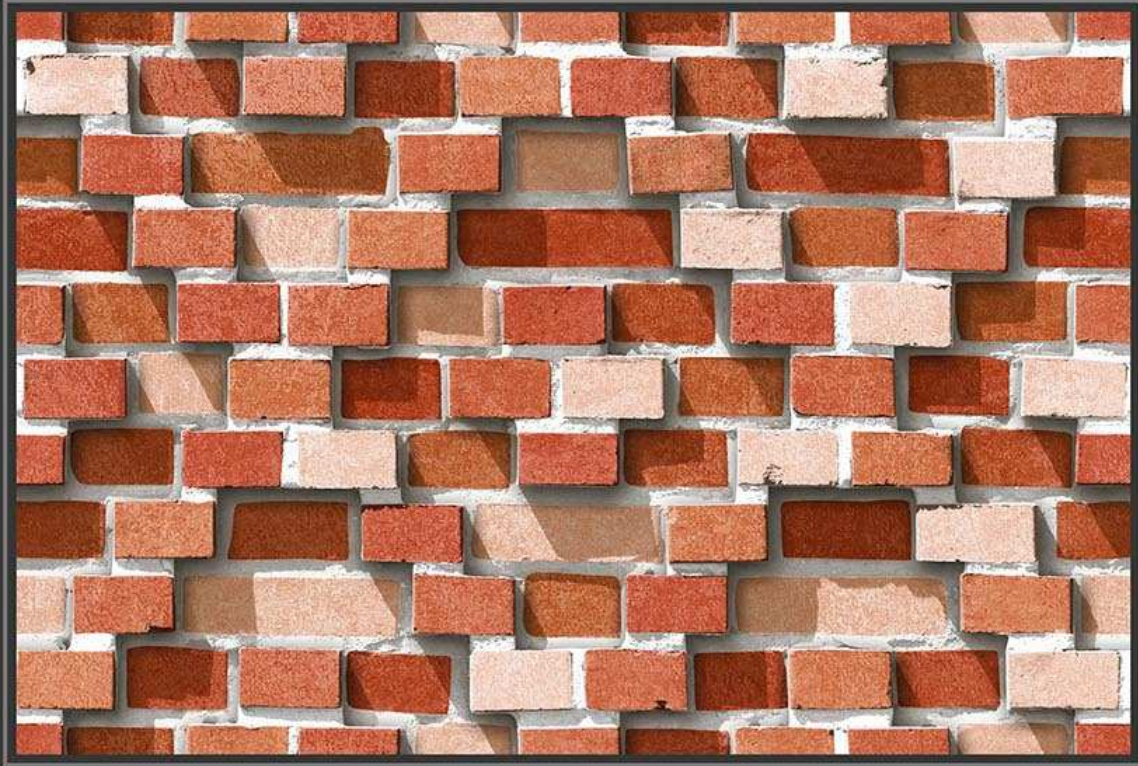

MATT
479

GLOSSY
579

300 X 450 MM
DIGITAL WALL TILES

ELEVATION

MADE IN INDIA