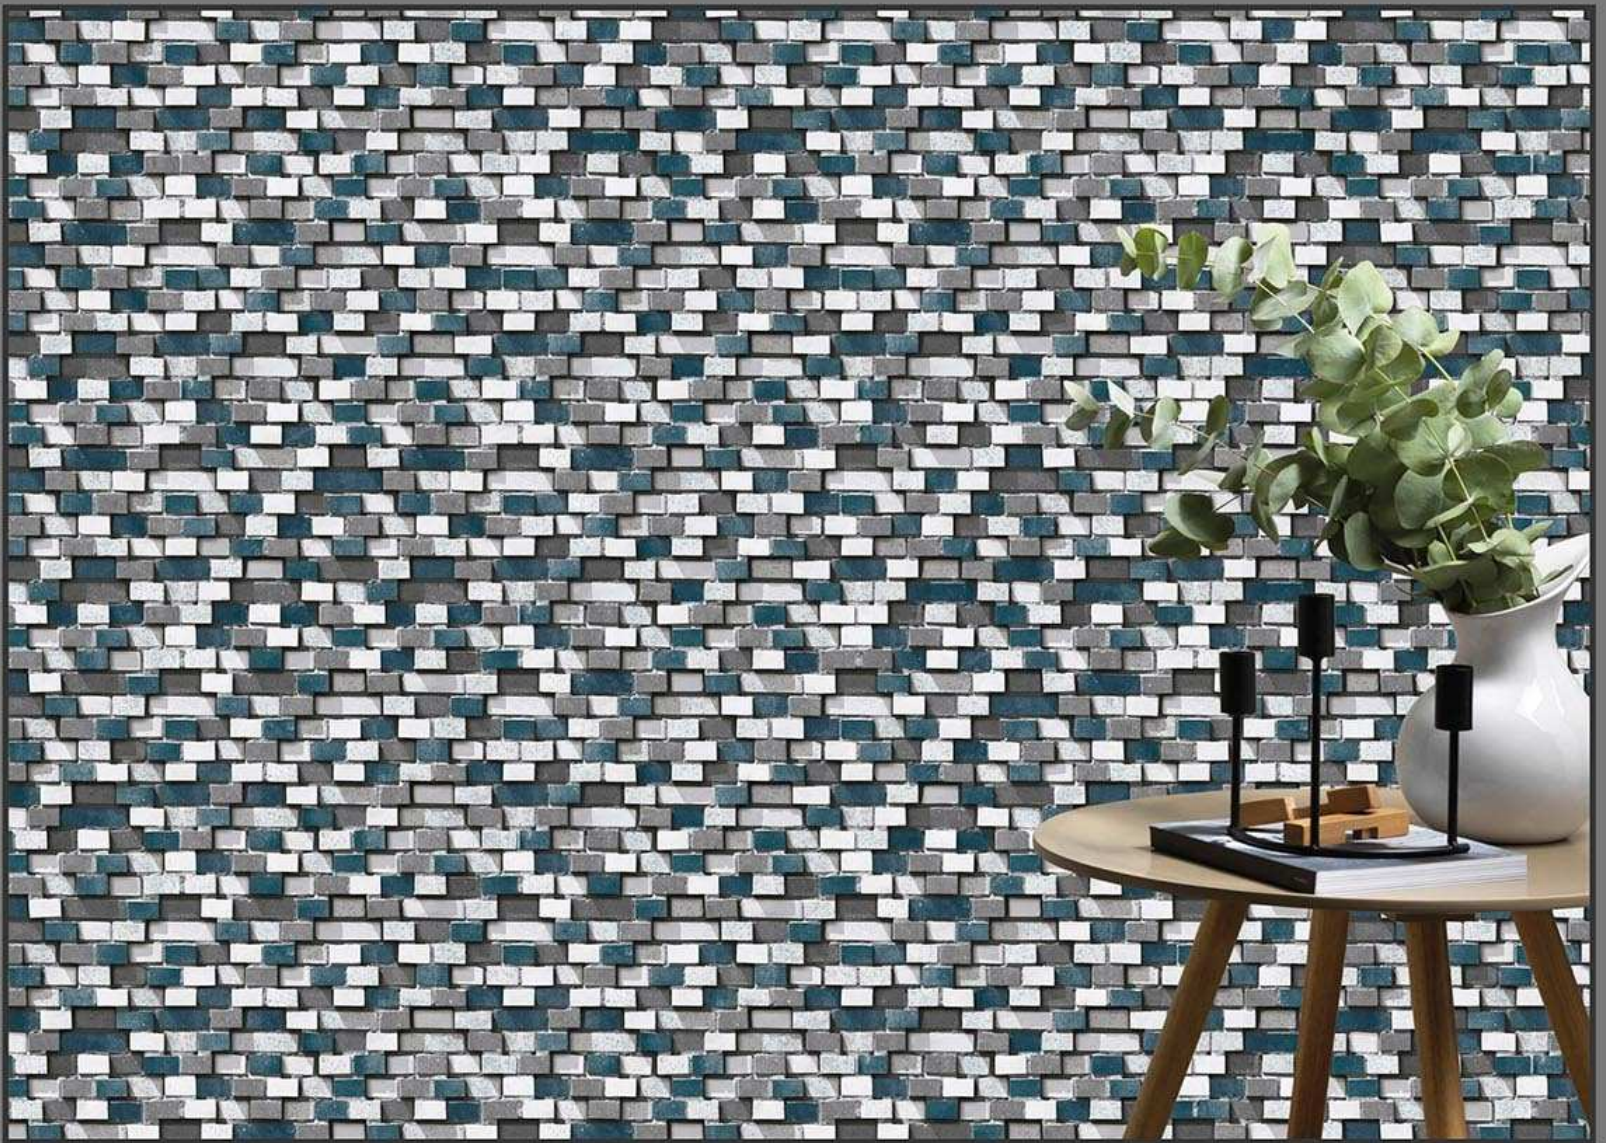

MATT
481

GLOSSY
581

300 X 450 MM
DIGITAL WALL TILES

ELEVATION

MADE IN INDIA