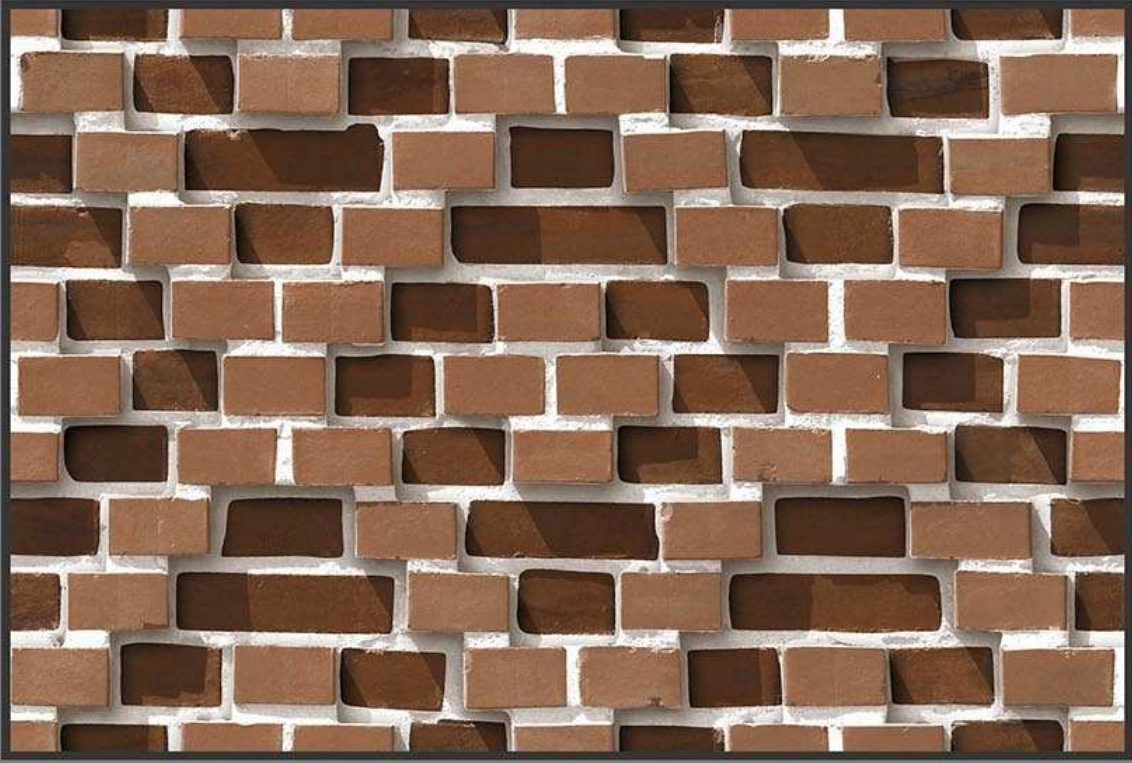

MATT
484

GLOSSY
584

300 X 450 MM
DIGITAL WALL TILES

ELEVATION

MADE IN INDIA