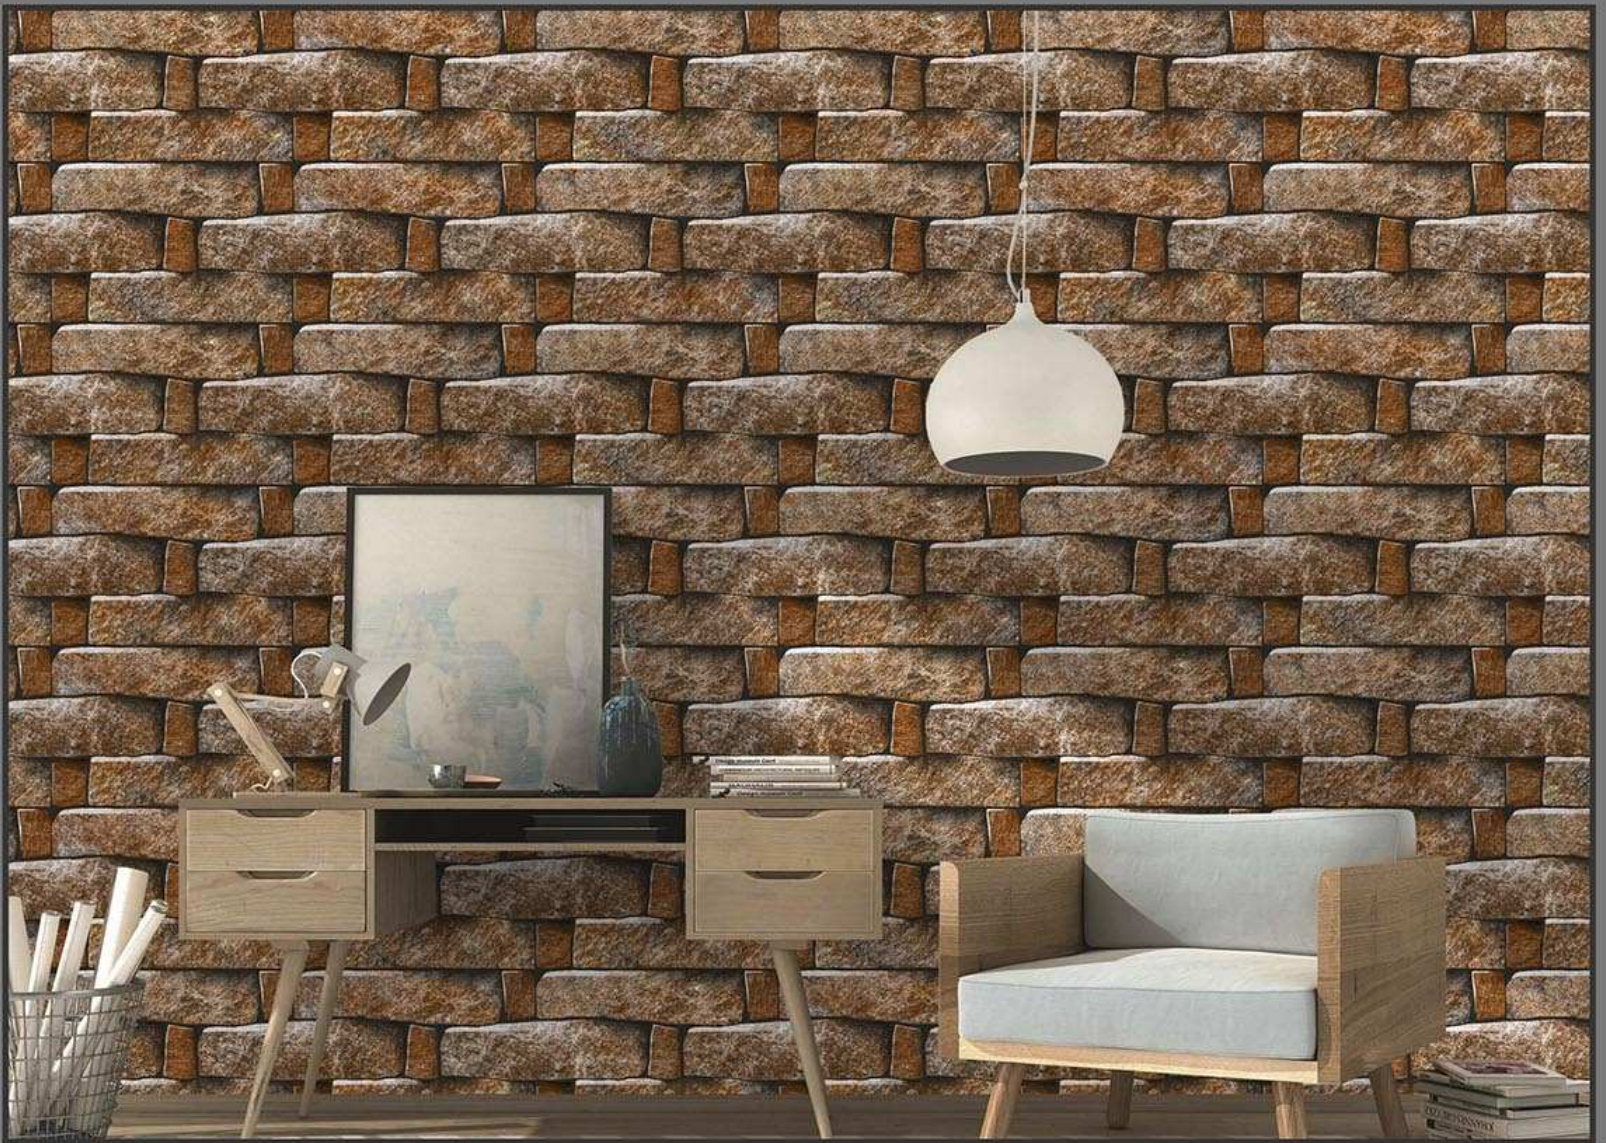

MATT
495

GLOSSY
595

300 X 450 MM
DIGITAL WALL TILES

ELEVATION

MADE IN INDIA