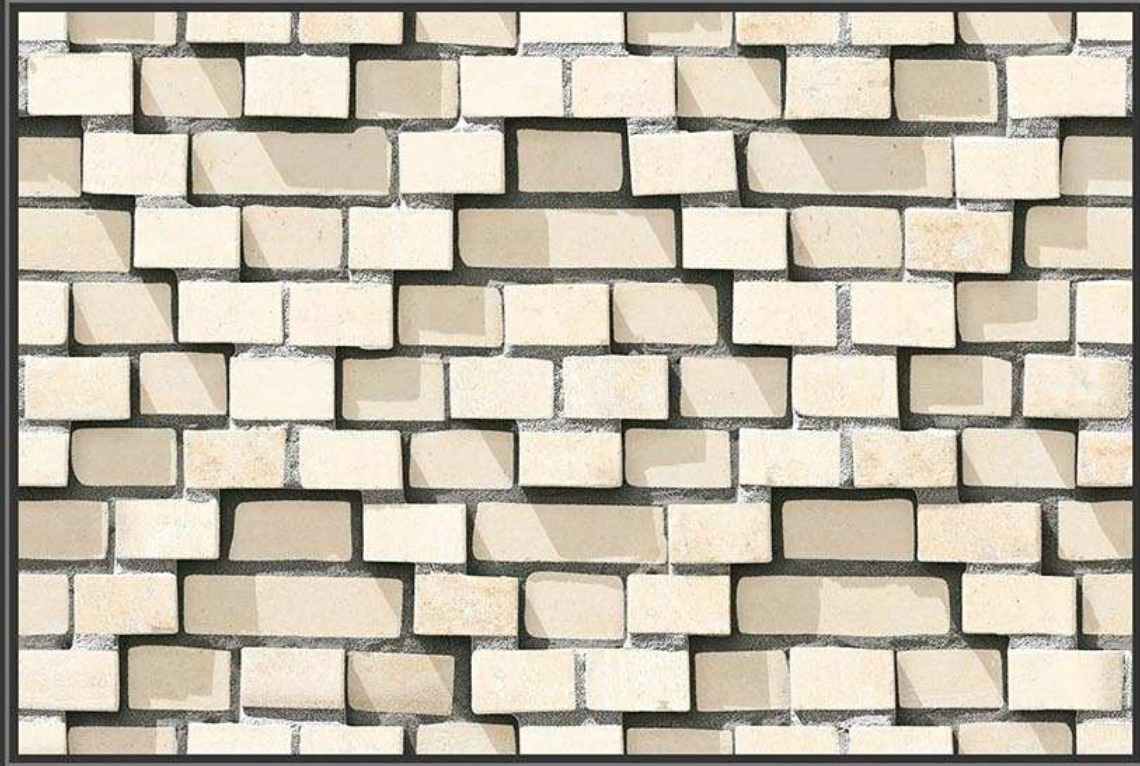

300 X 450 MM  
DIGITAL WALL TILES

ELEVATION

MADE IN INDIA

MATT  
486

GLOSSY  
586

300 X 450 MM  
DIGITAL WALL TILES

ELEVATION

MADE IN INDIA