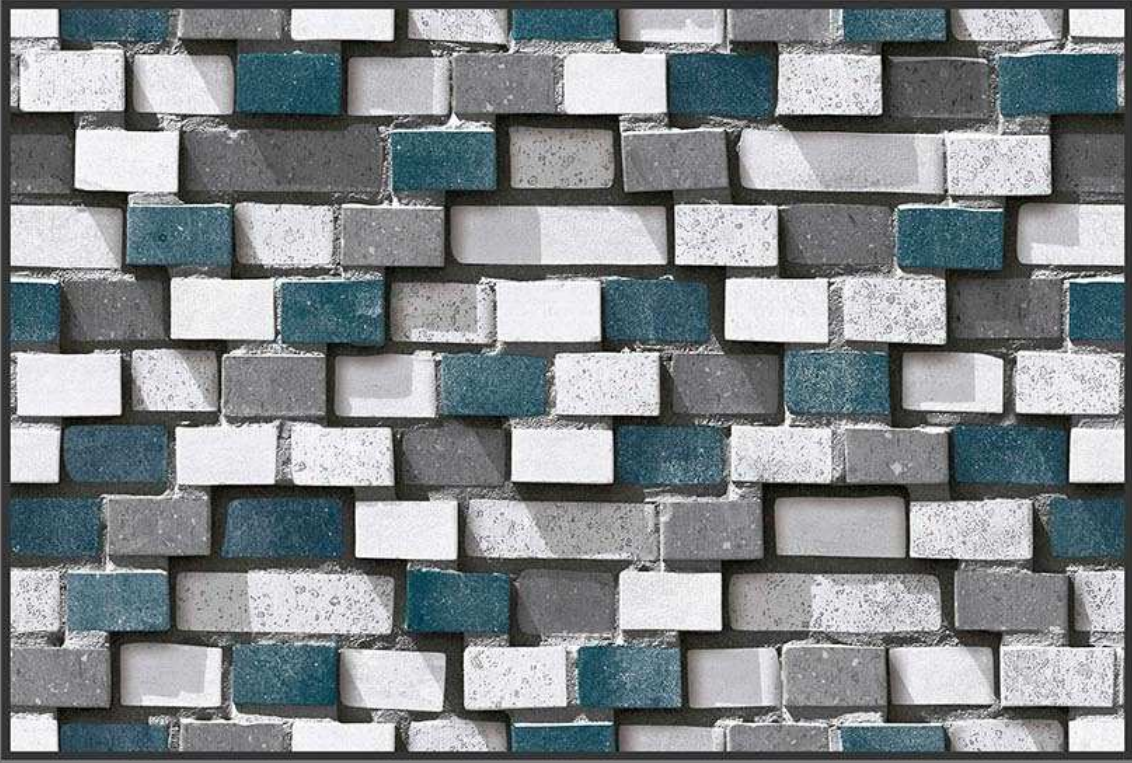

MATT
481

GLOSSY
581

300 X 450 MM
DIGITAL WALL TILES

ELEVATION

MADE IN INDIA