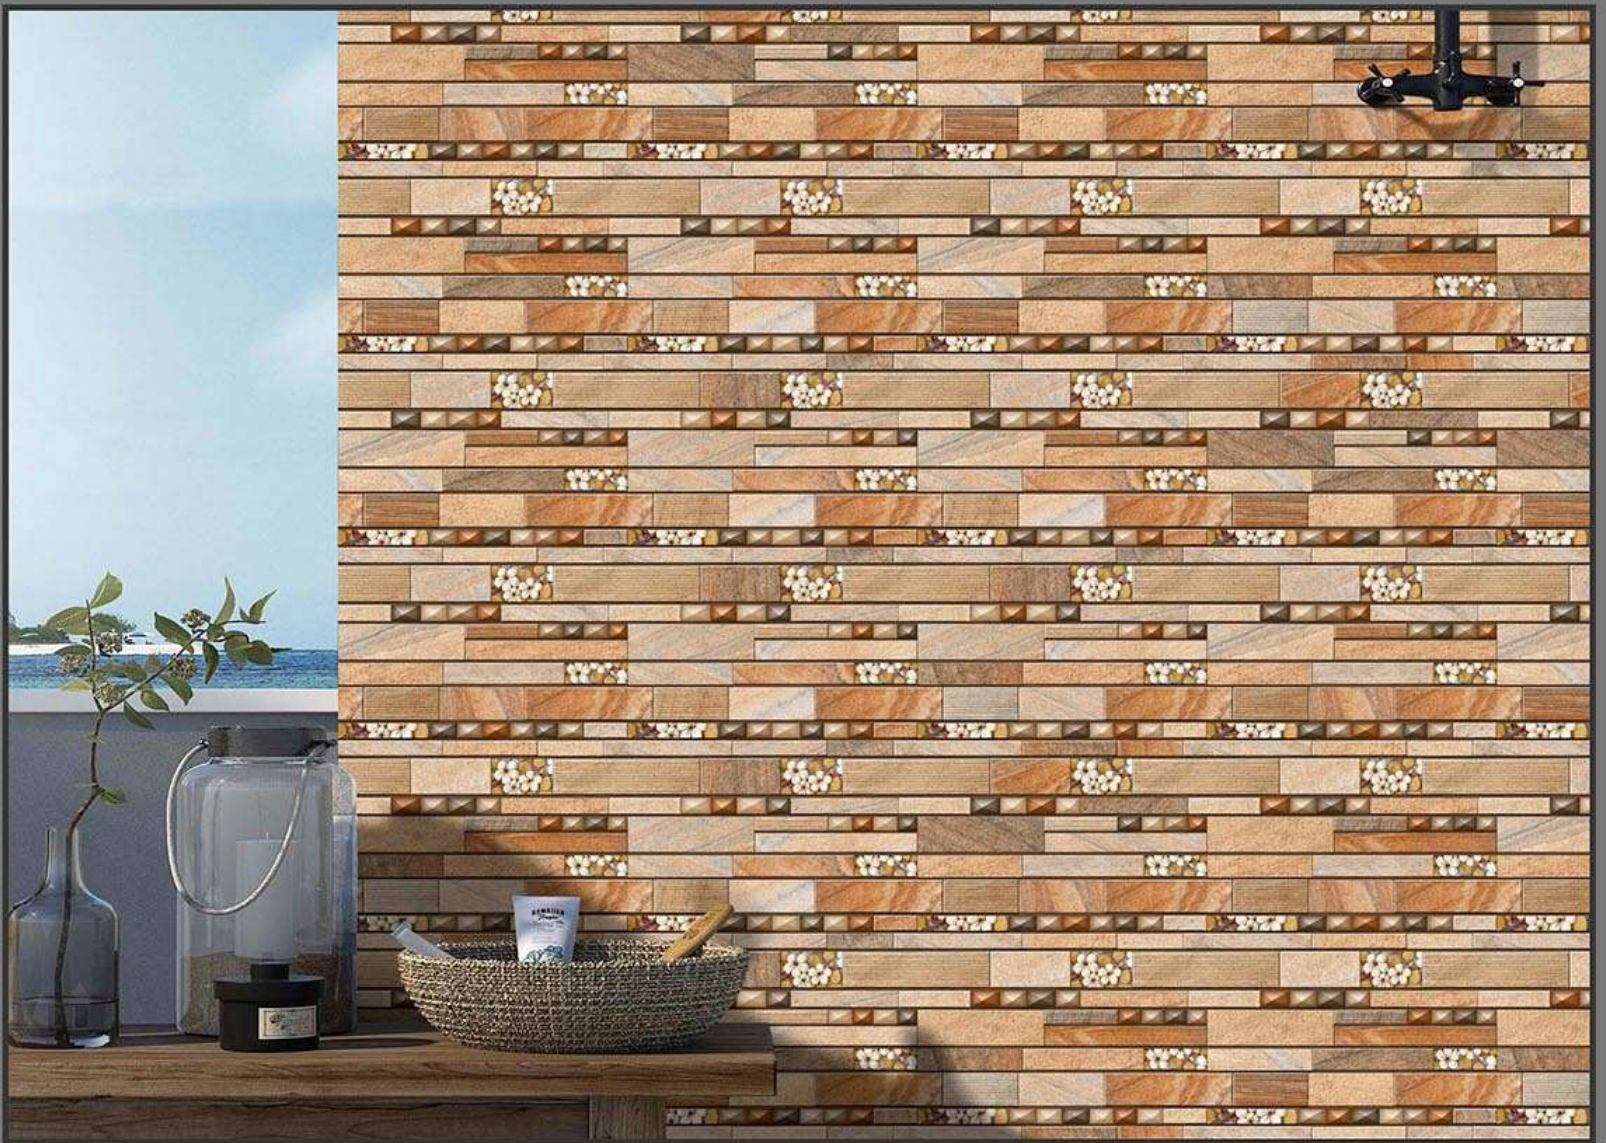

MADE IN INDIA

MATT  
492

GLOSSY  
592

300 X 450 MM  
DIGITAL WALL TILES

ELEVATION

MADE IN INDIA

MATT  
493

GLOSSY  
593