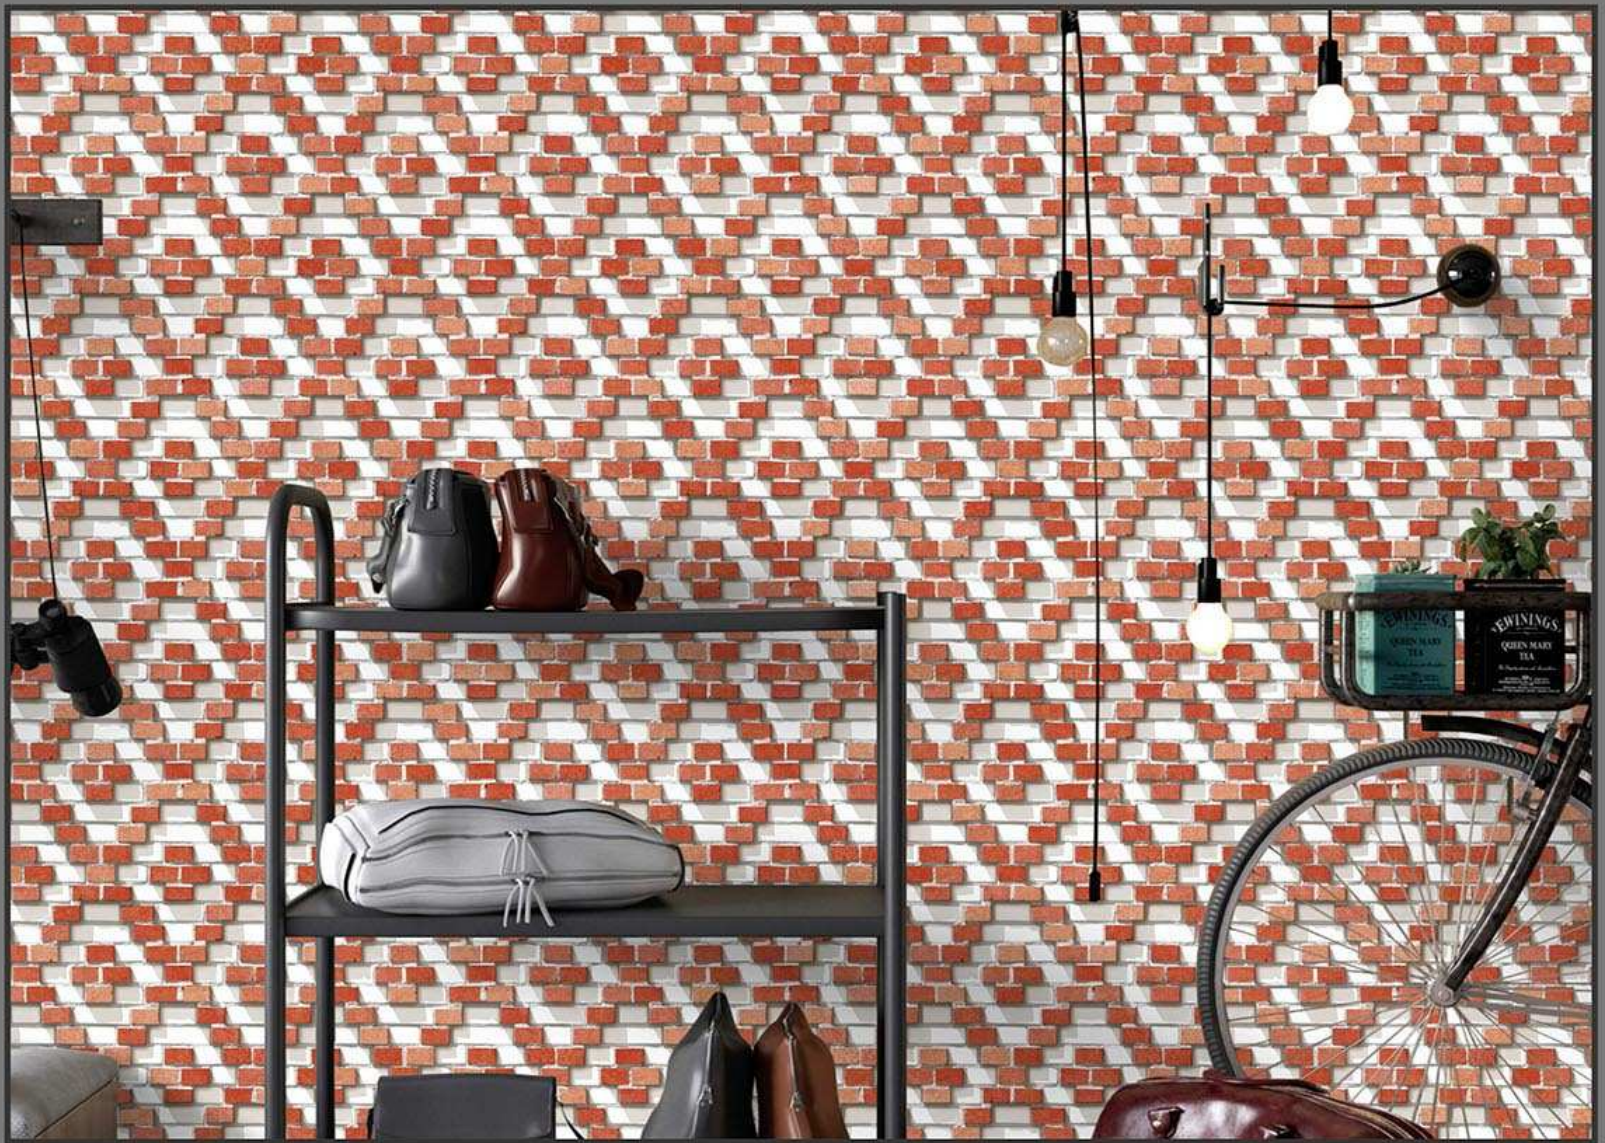

GLOSSY  
582

300 X 450 MM  
DIGITAL WALL TILES

ELEVATION

MADE IN INDIA

MATT  
483

GLOSSY  
583

300 X 450 MM  
DIGITAL WALL TILES

ELEVATION