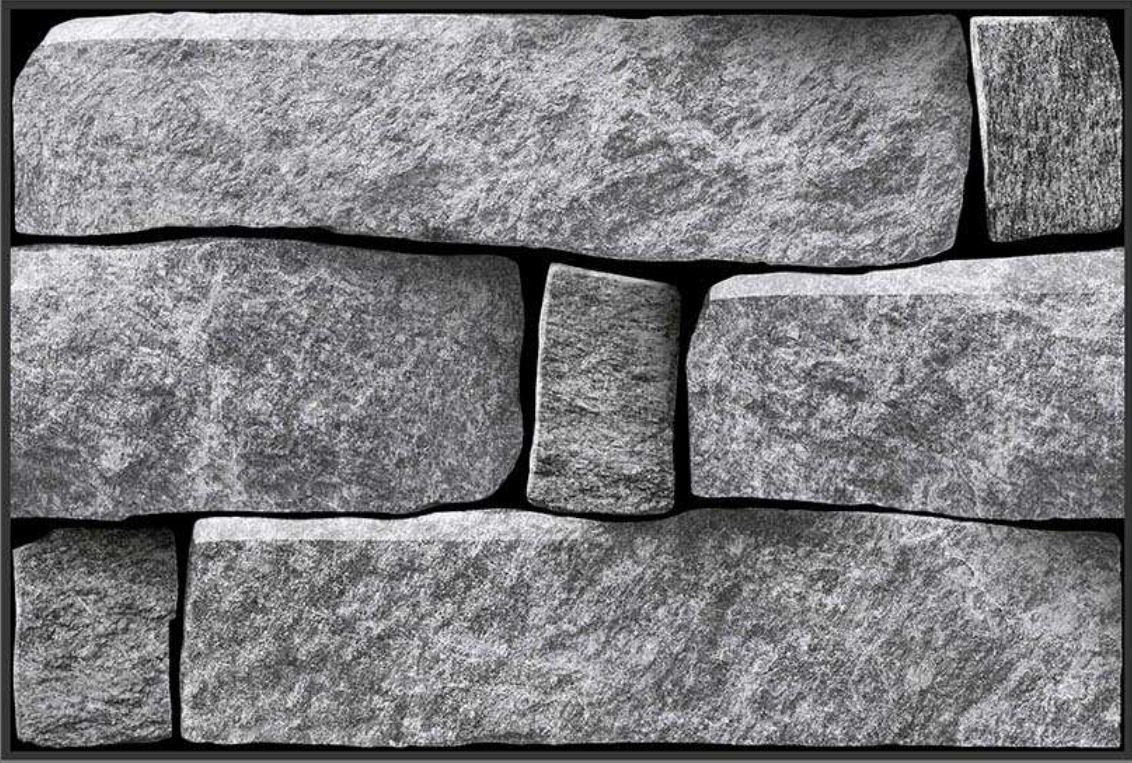

MATT
498

GLOSSY
598

300 X 450 MM
DIGITAL WALL TILES

ELEVATION

MADE IN INDIA