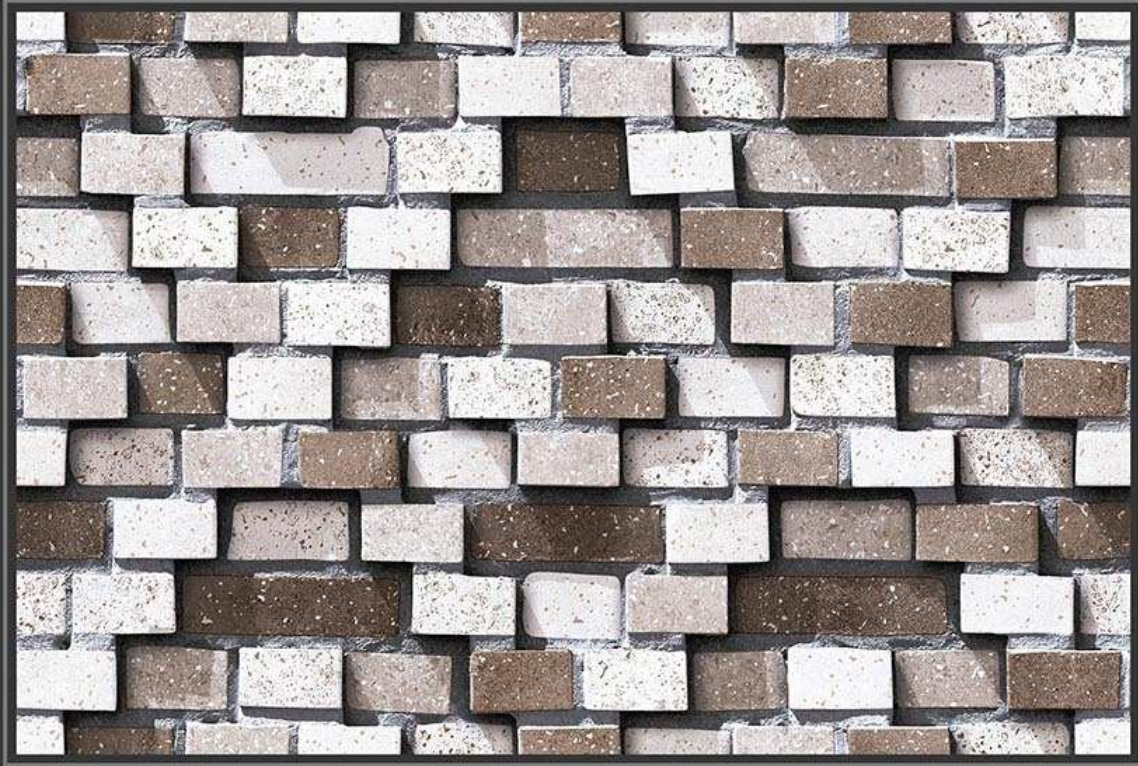

MATT
482

GLOSSY
582

300 X 450 MM
DIGITAL WALL TILES

ELEVATION

MADE IN INDIA