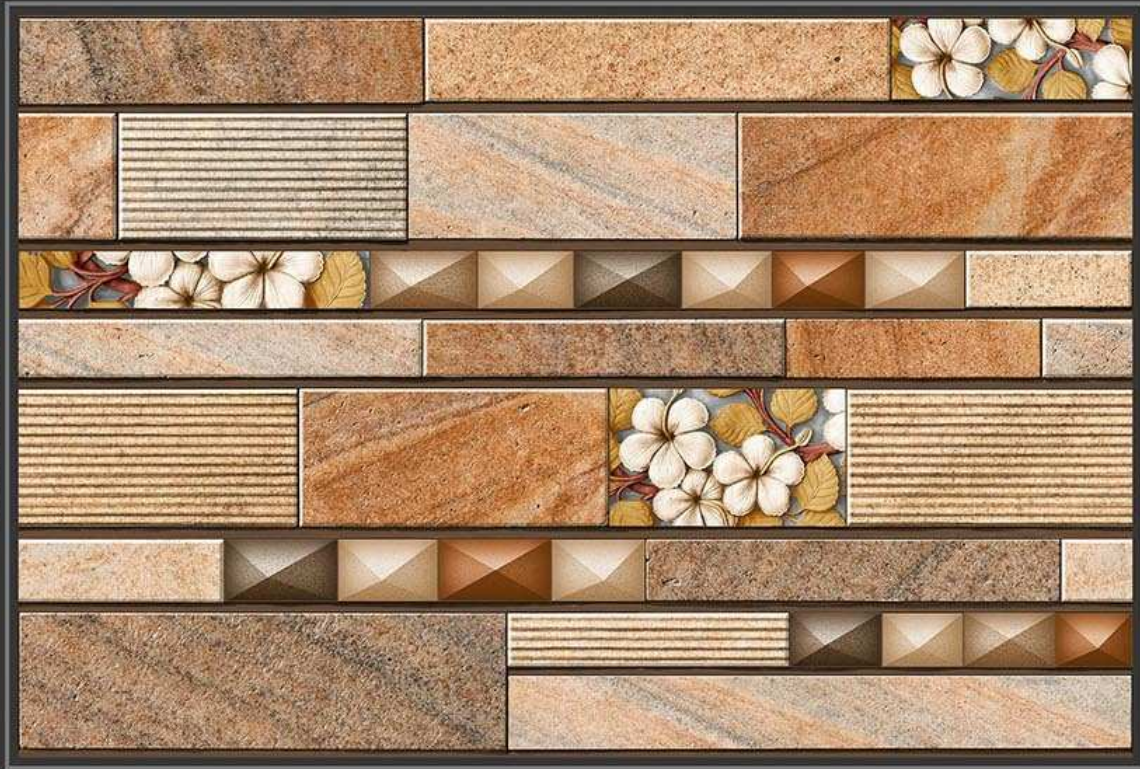

MADE IN INDIA

MATT  
492

GLOSSY  
592

300 X 450 MM  
DIGITAL WALL TILES

ELEVATION

MADE IN INDIA

MATT  
493

GLOSSY  
593