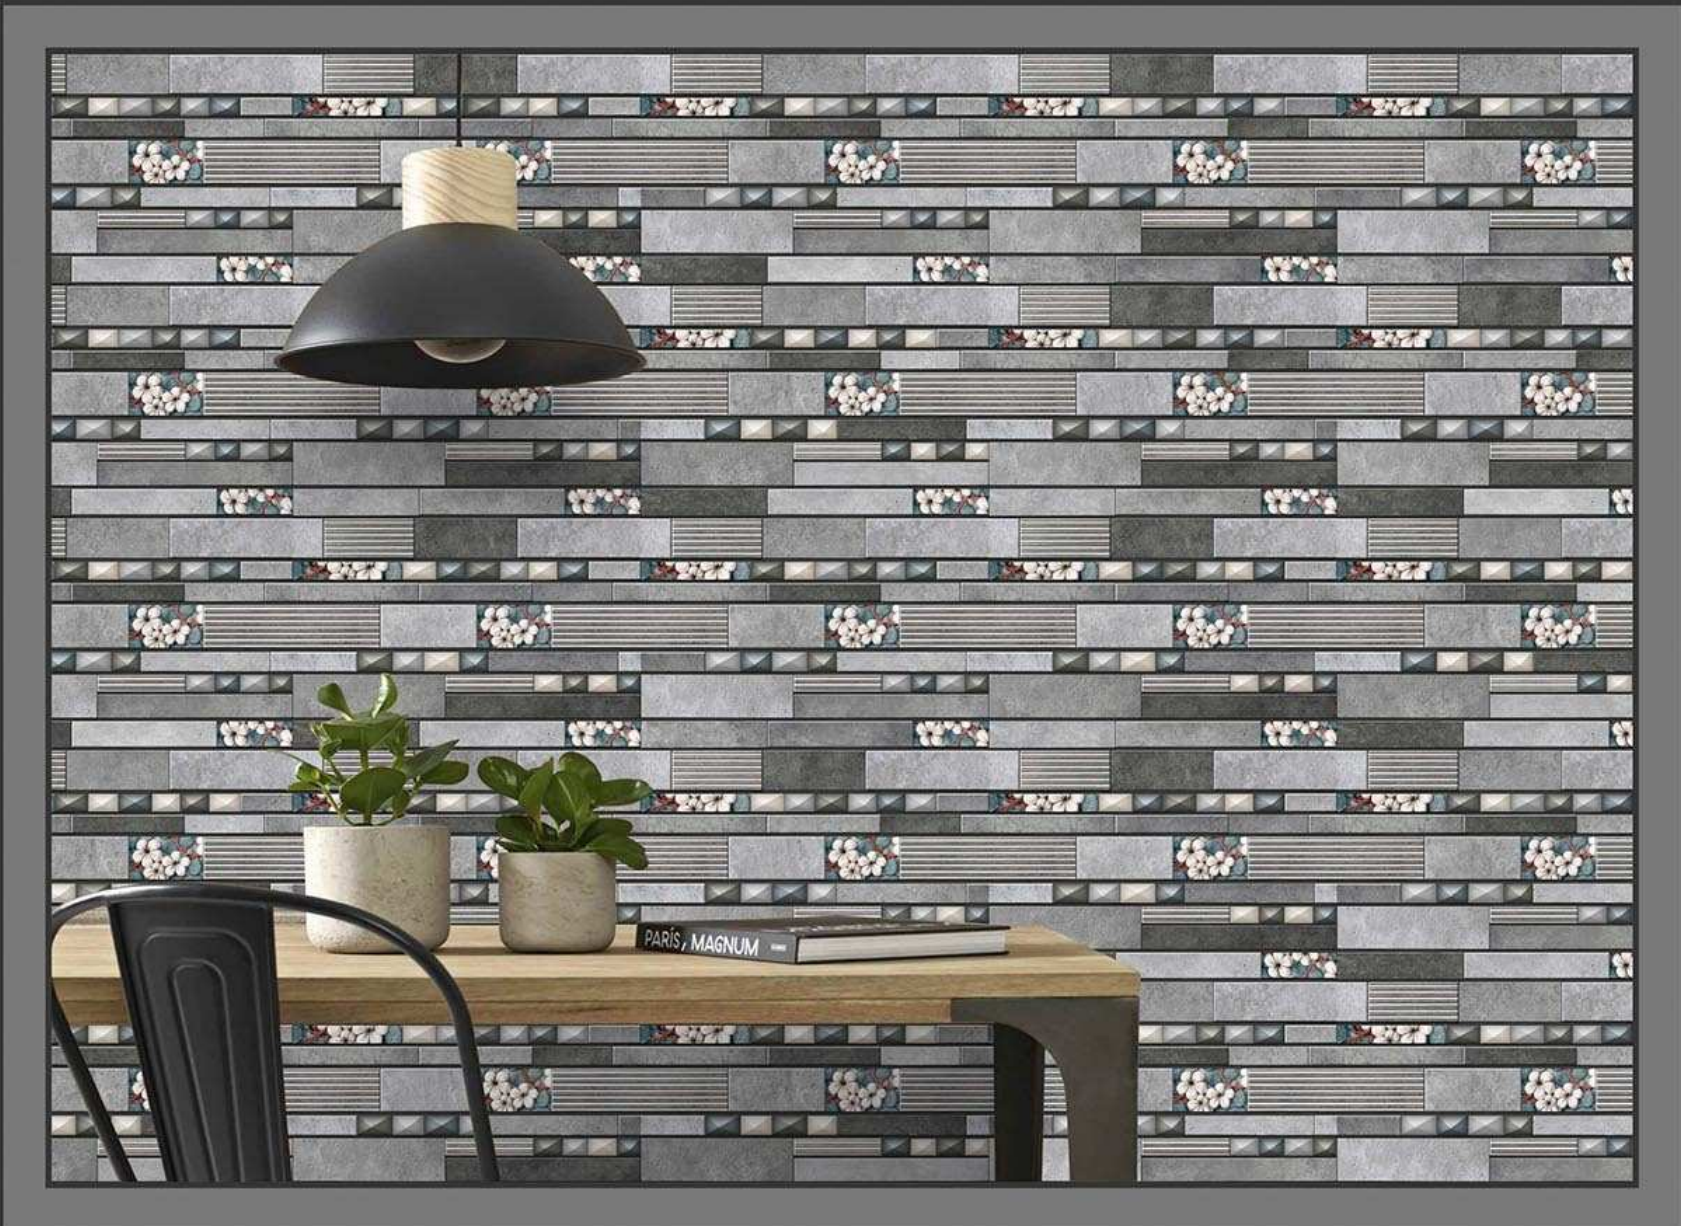

300 X 450 MM  
DIGITAL WALL TILES

ELEVATION

MADE IN INDIA

MATT  
494

GLOSSY  
594

300 X 450 MM  
DIGITAL WALL TILES

ELEVATION

MADE IN INDIA