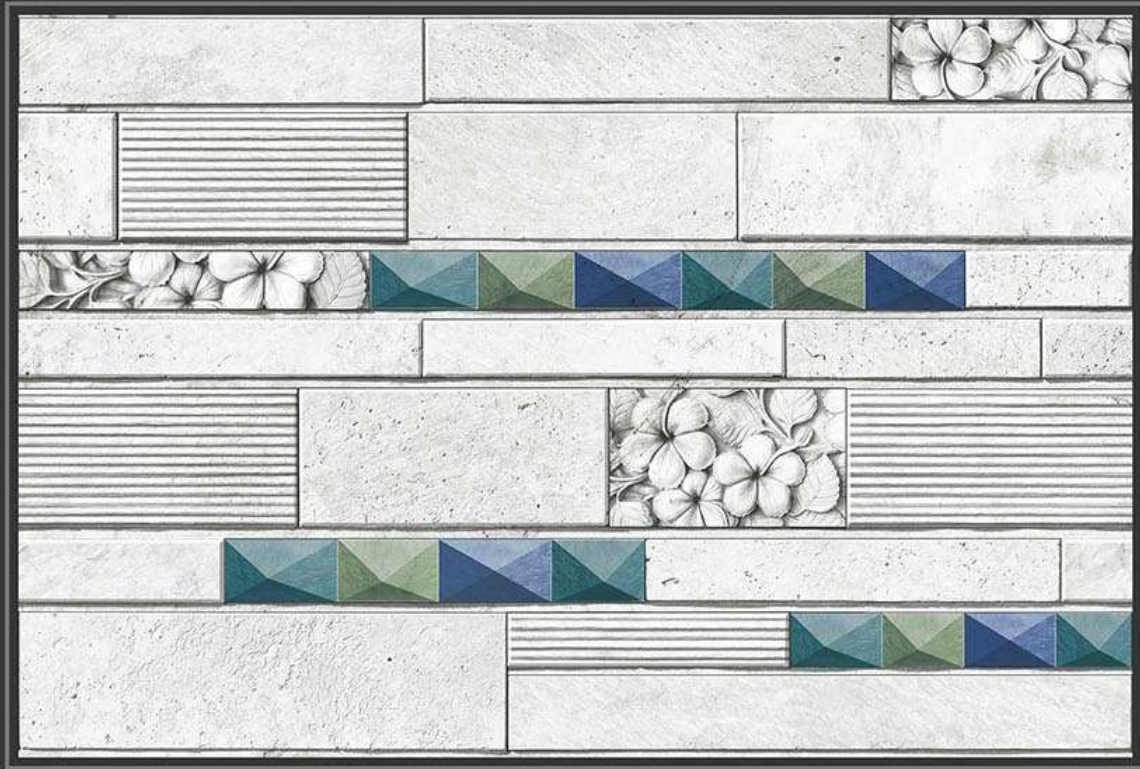

GLOSSY  
590

300 X 450 MM  
DIGITAL WALL TILES

ELEVATION

MADE IN INDIA

MATT  
491

GLOSSY  
591

300 X 450 MM  
DIGITAL WALL TILES

ELEVATION