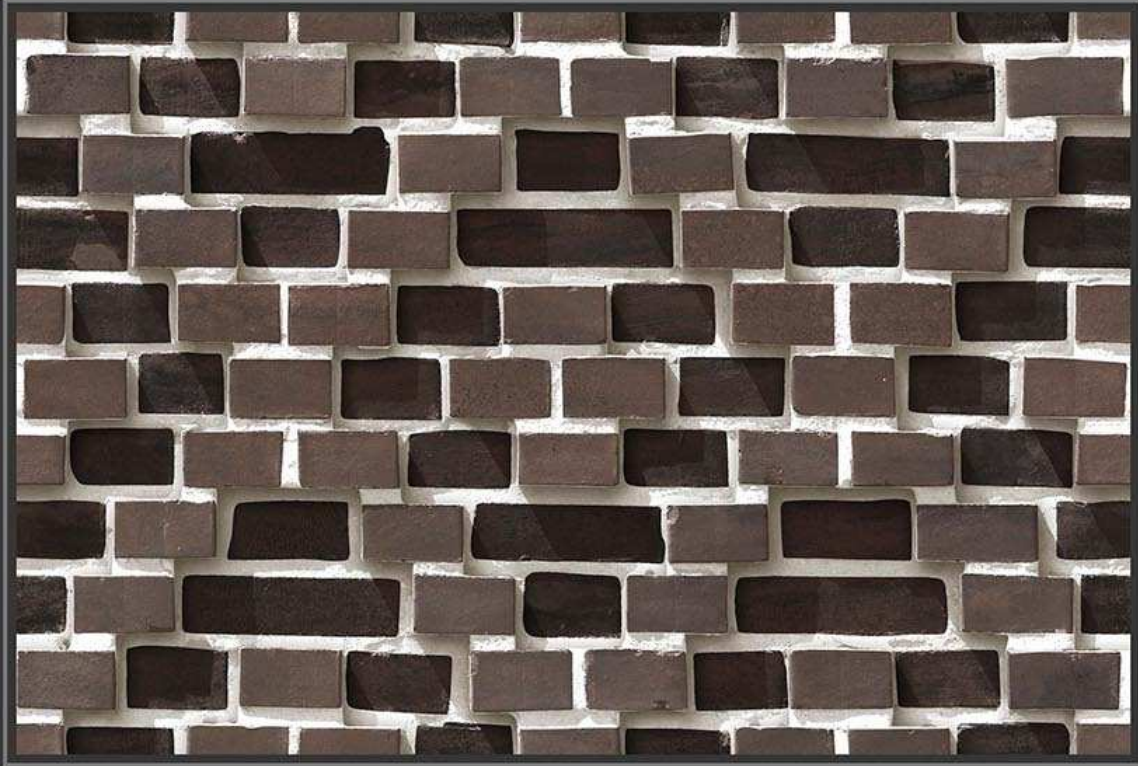

MADE IN INDIA

MATT  
484

GLOSSY  
584

300 X 450 MM  
DIGITAL WALL TILES

ELEVATION

MADE IN INDIA

MATT  
485

GLOSSY  
585