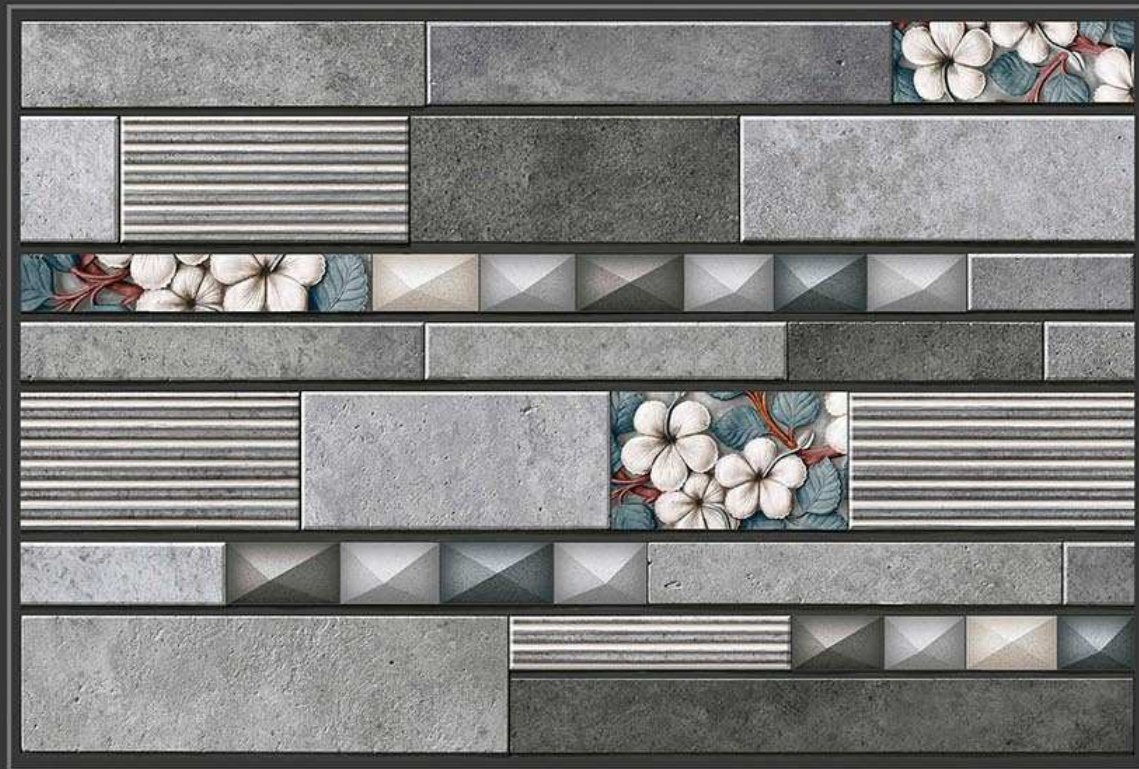

300 X 450 MM  
DIGITAL WALL TILES

ELEVATION

MADE IN INDIA

MATT  
494

GLOSSY  
594

300 X 450 MM  
DIGITAL WALL TILES

ELEVATION

MADE IN INDIA