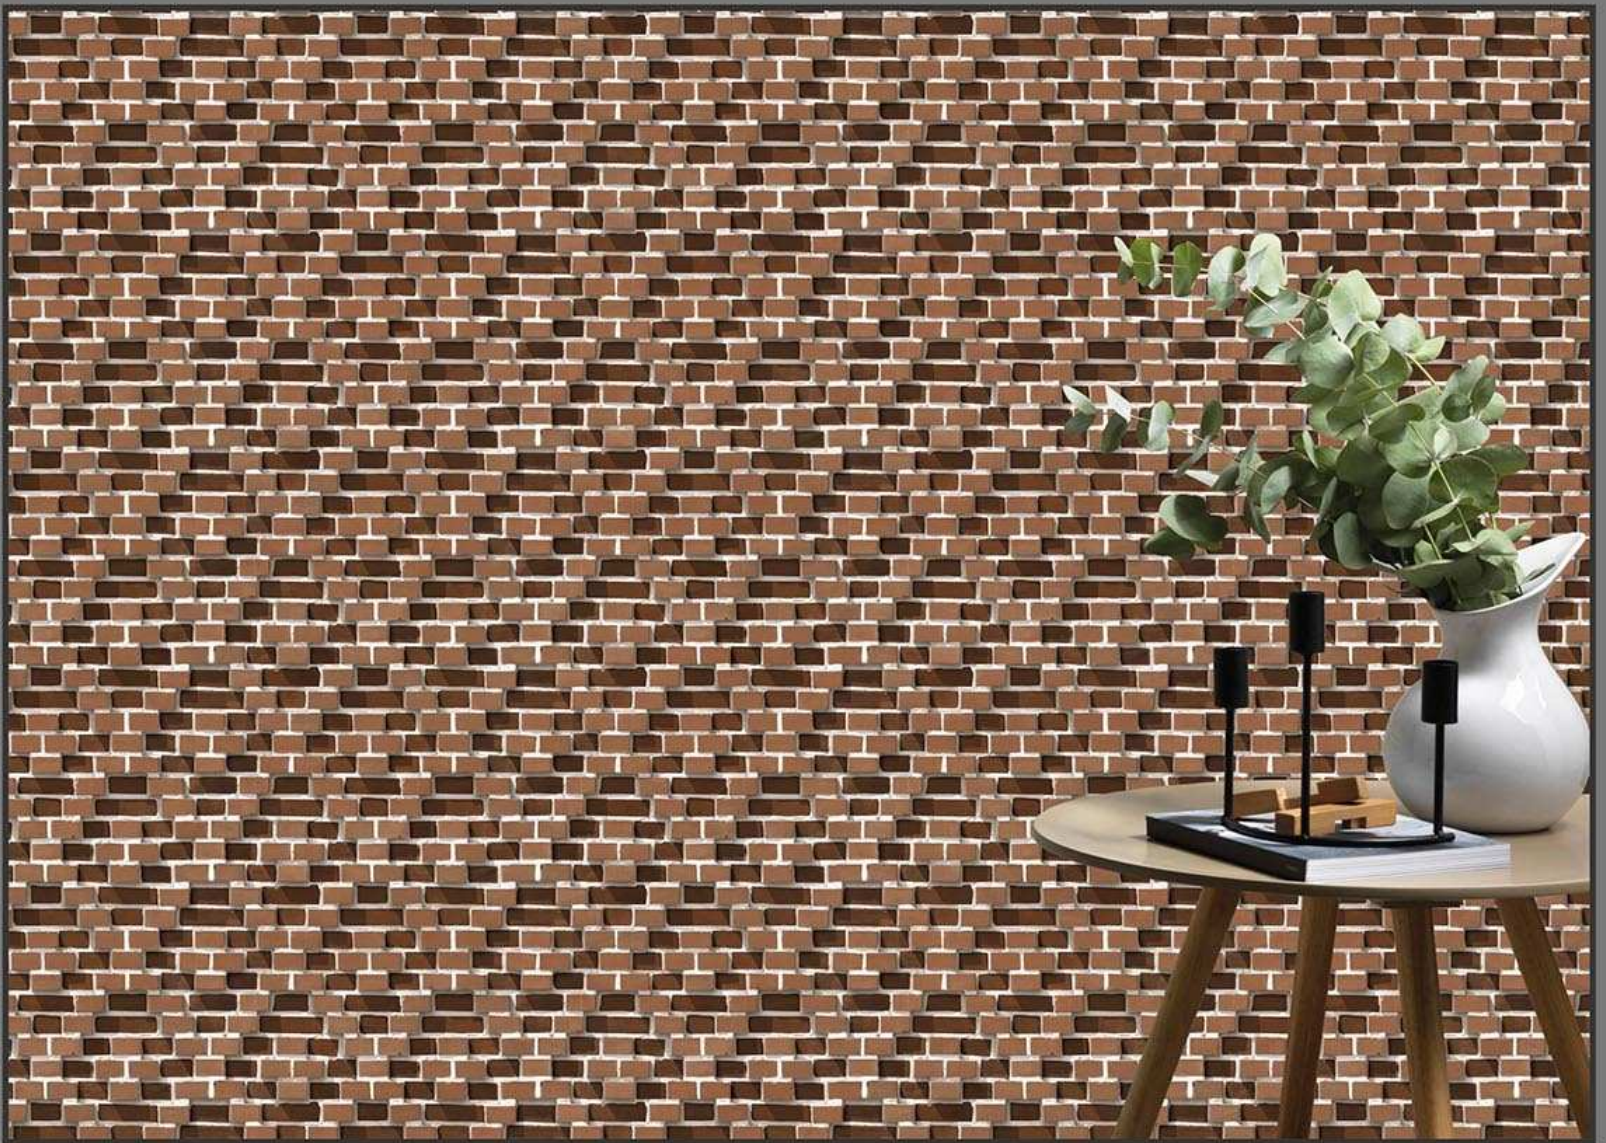

MATT
484

GLOSSY
584

300 X 450 MM
DIGITAL WALL TILES

ELEVATION

MADE IN INDIA