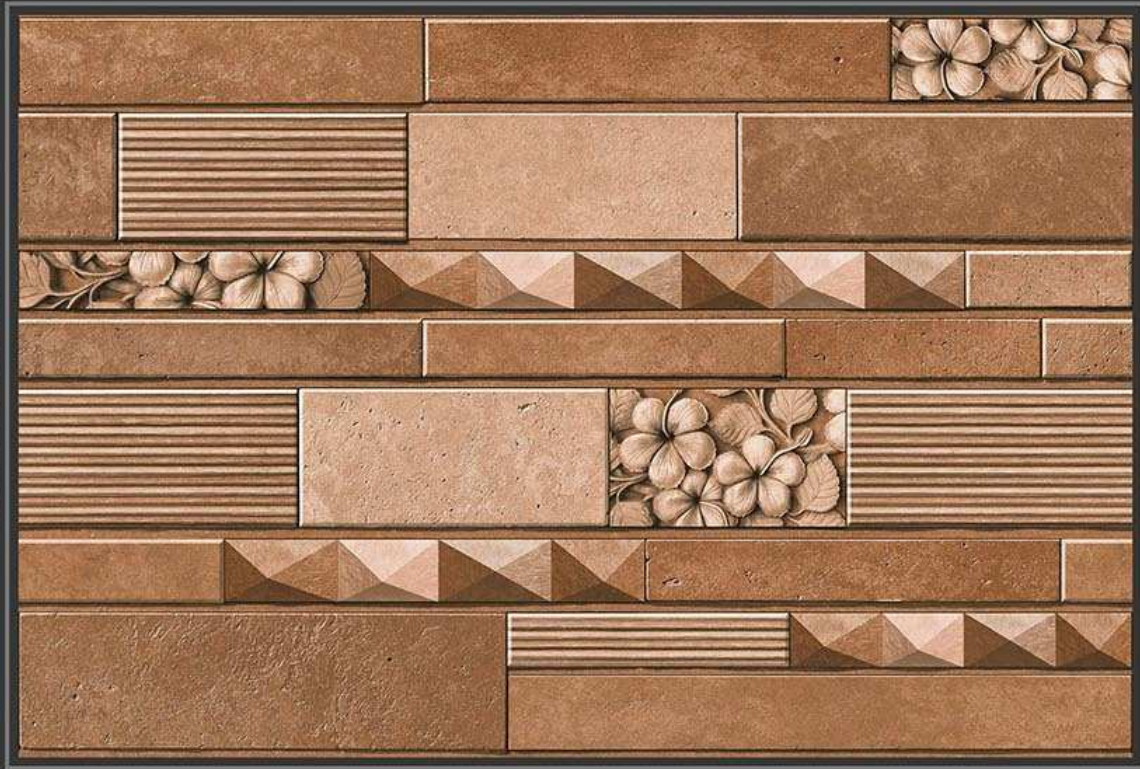

MATT
492

GLOSSY
592

300 X 450 MM
DIGITAL WALL TILES

ELEVATION

MADE IN INDIA