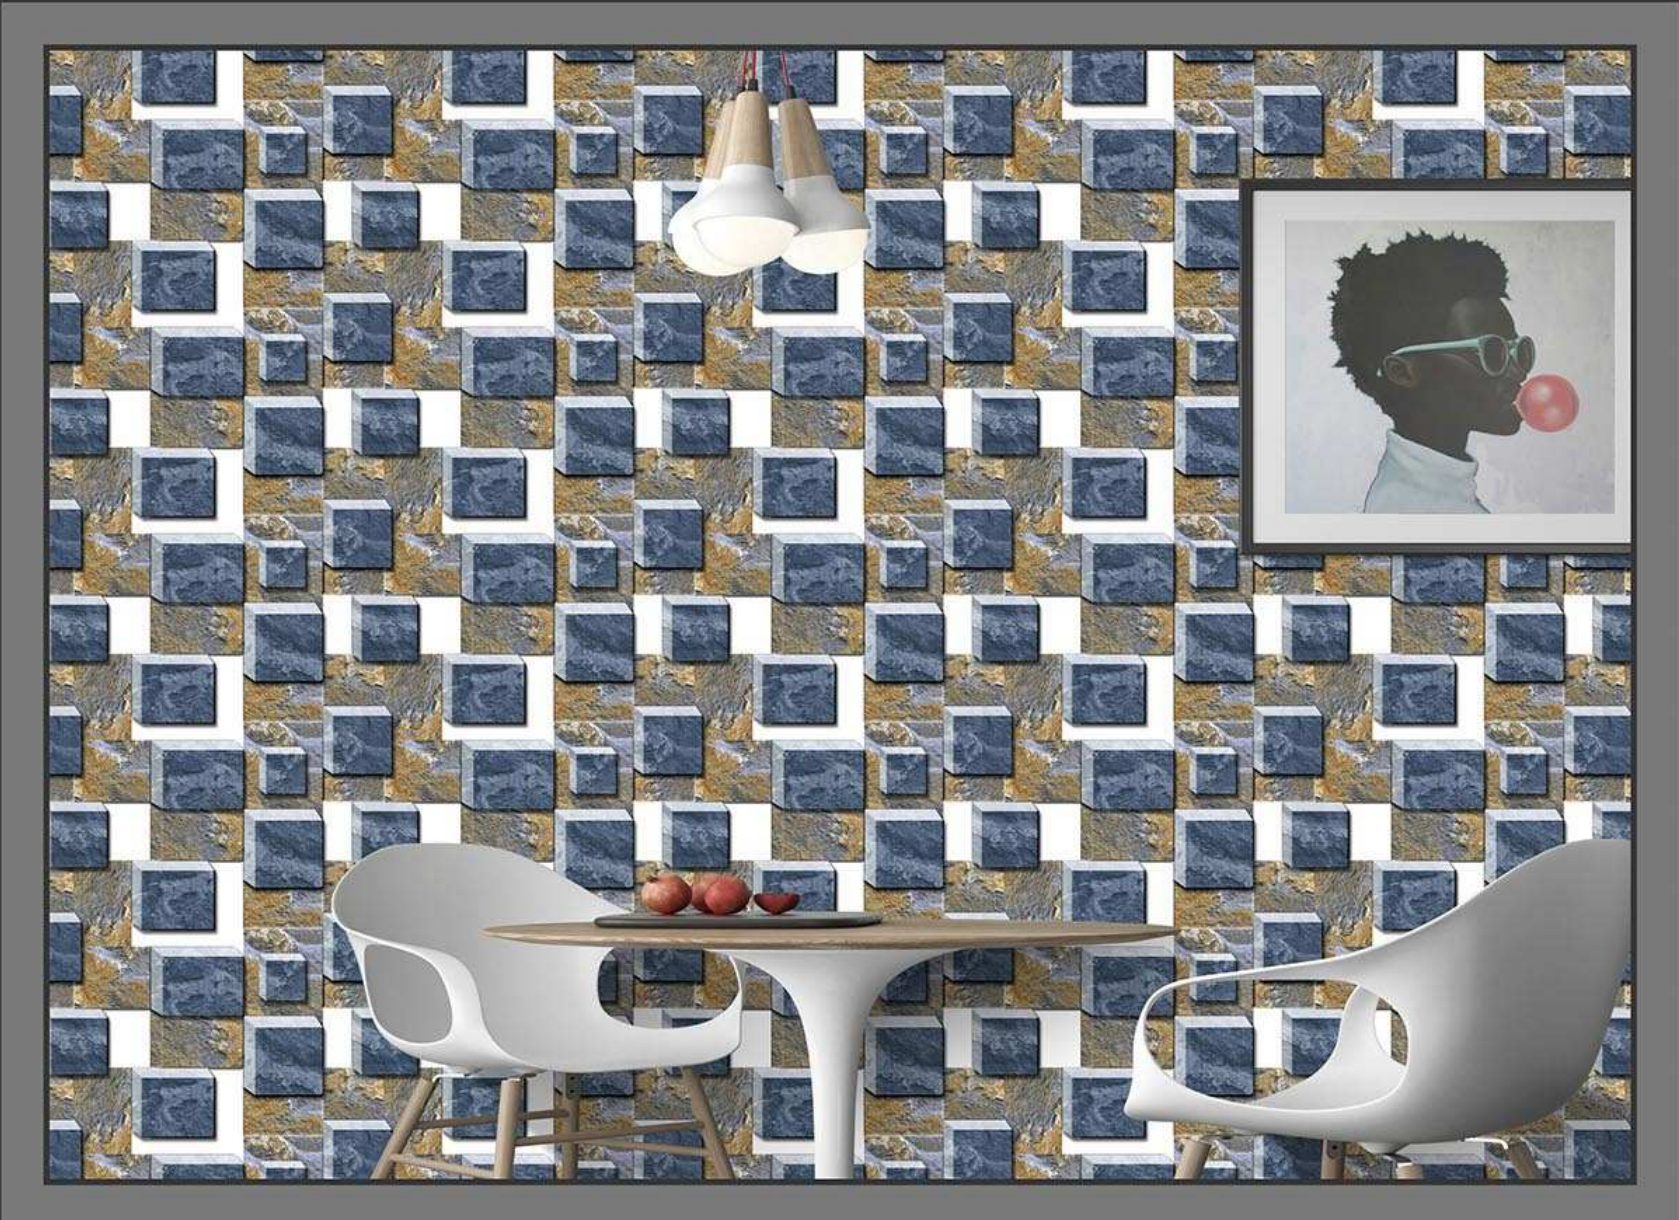

MATT
469

GLOSSY
569

300 X 450 MM
DIGITAL WALL TILES

ELEVATION

MADE IN INDIA