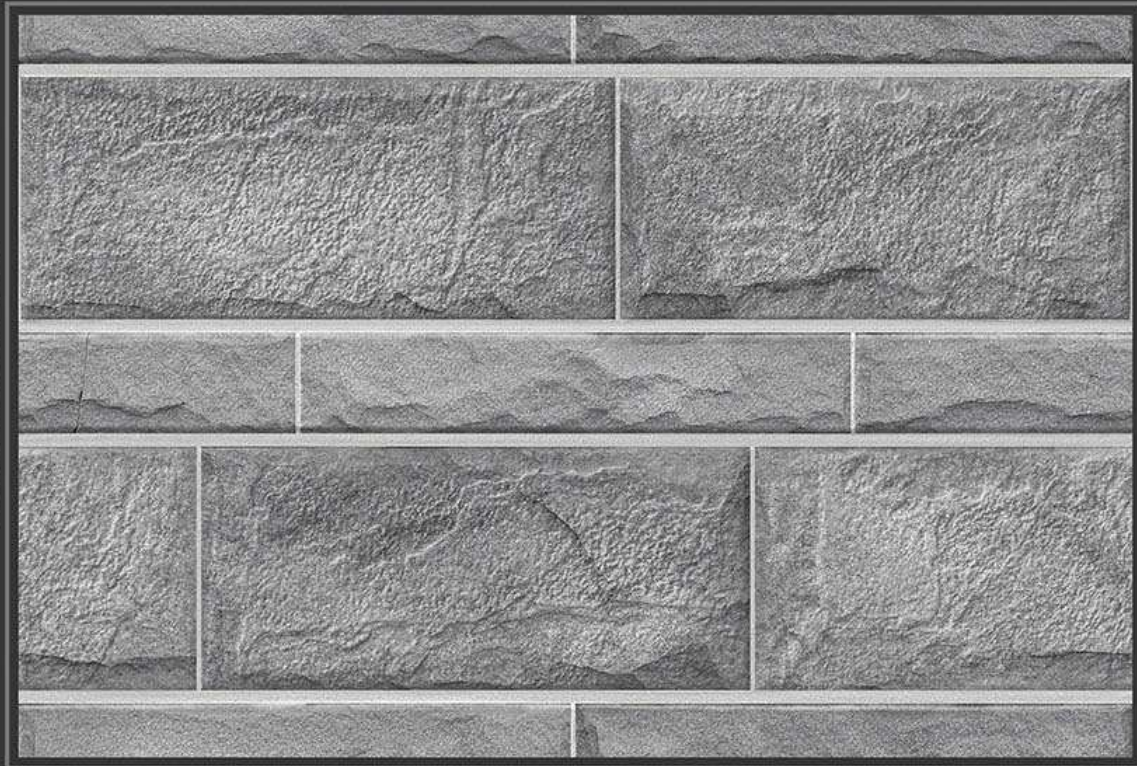

MADE IN INDIA

MATT
462

GLOSSY
562

300 X 450 MM
DIGITAL WALL TILES

ELEVATION

MADE IN INDIA

MATT
463

GLOSSY
563