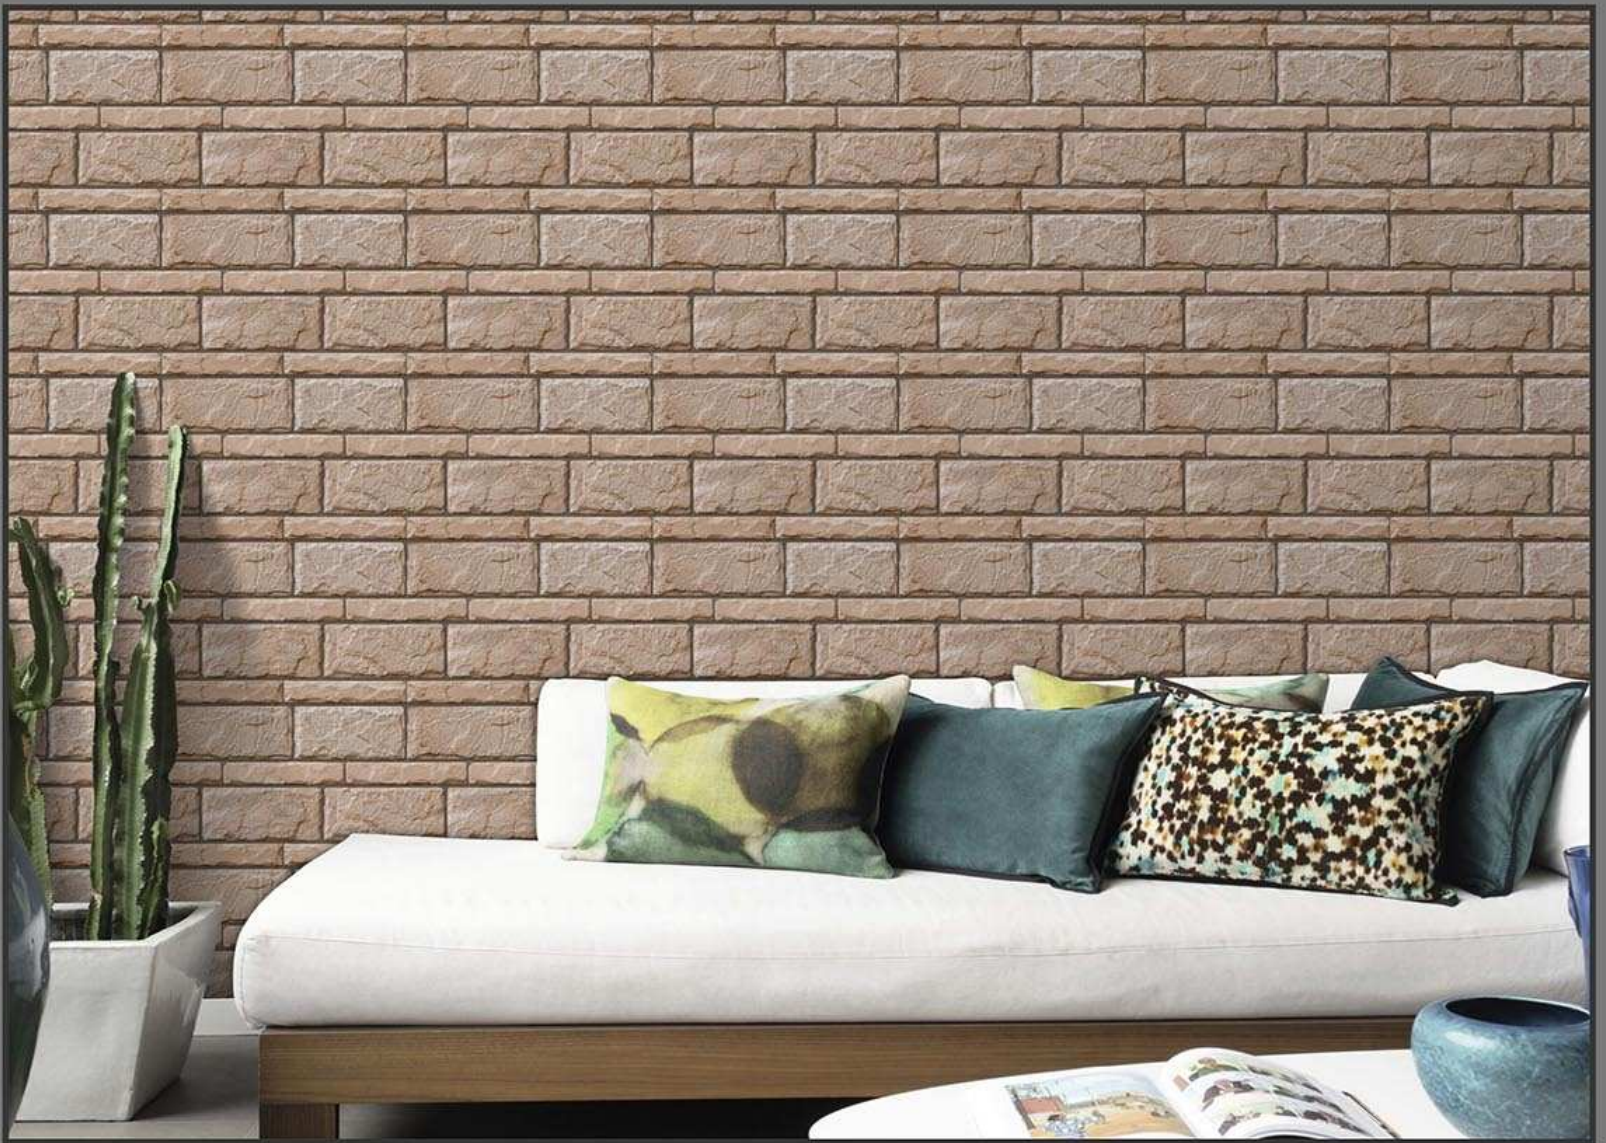

MATT
457

GLOSSY
557

300 X 450 MM
DIGITAL WALL TILES

ELEVATION

MADE IN INDIA