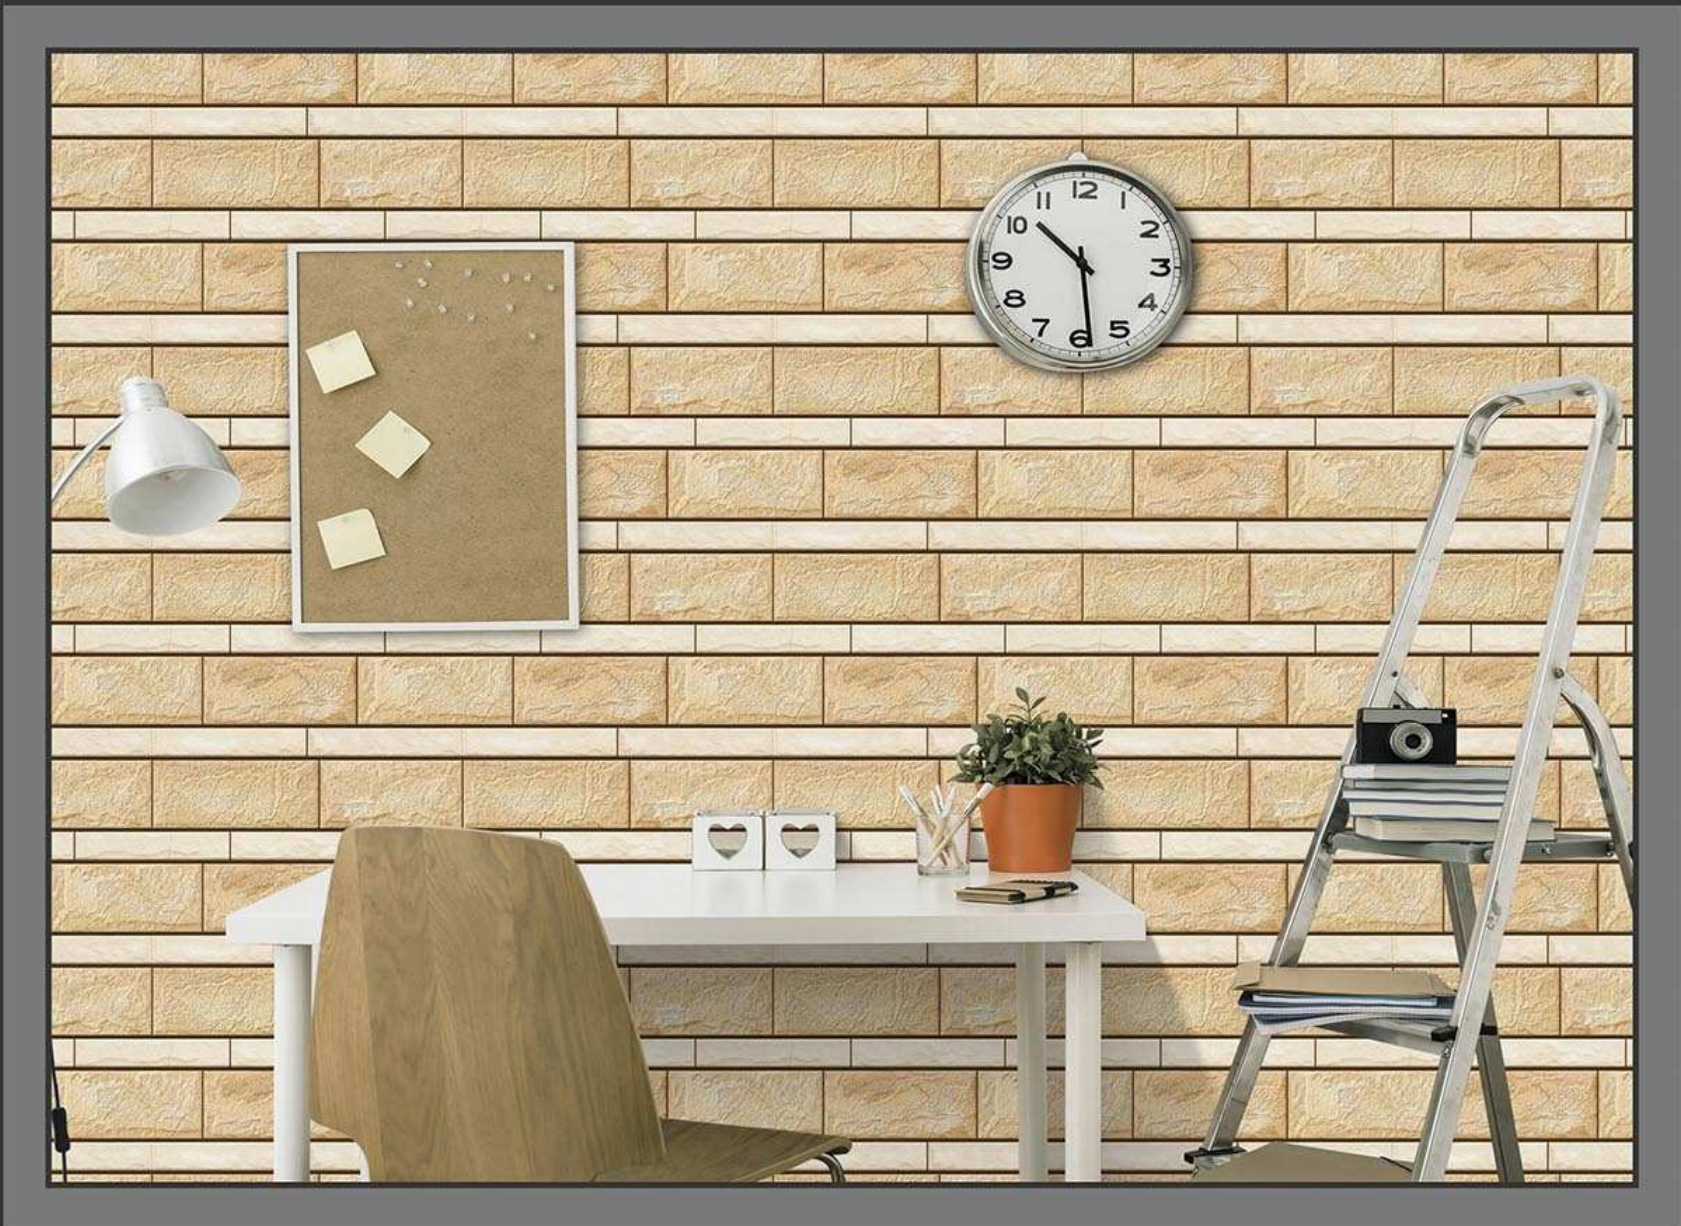

GLOSSY
560

300 X 450 MM
DIGITAL WALL TILES

ELEVATION

MADE IN INDIA

MATT
461

GLOSSY
561

300 X 450 MM
DIGITAL WALL TILES

ELEVATION