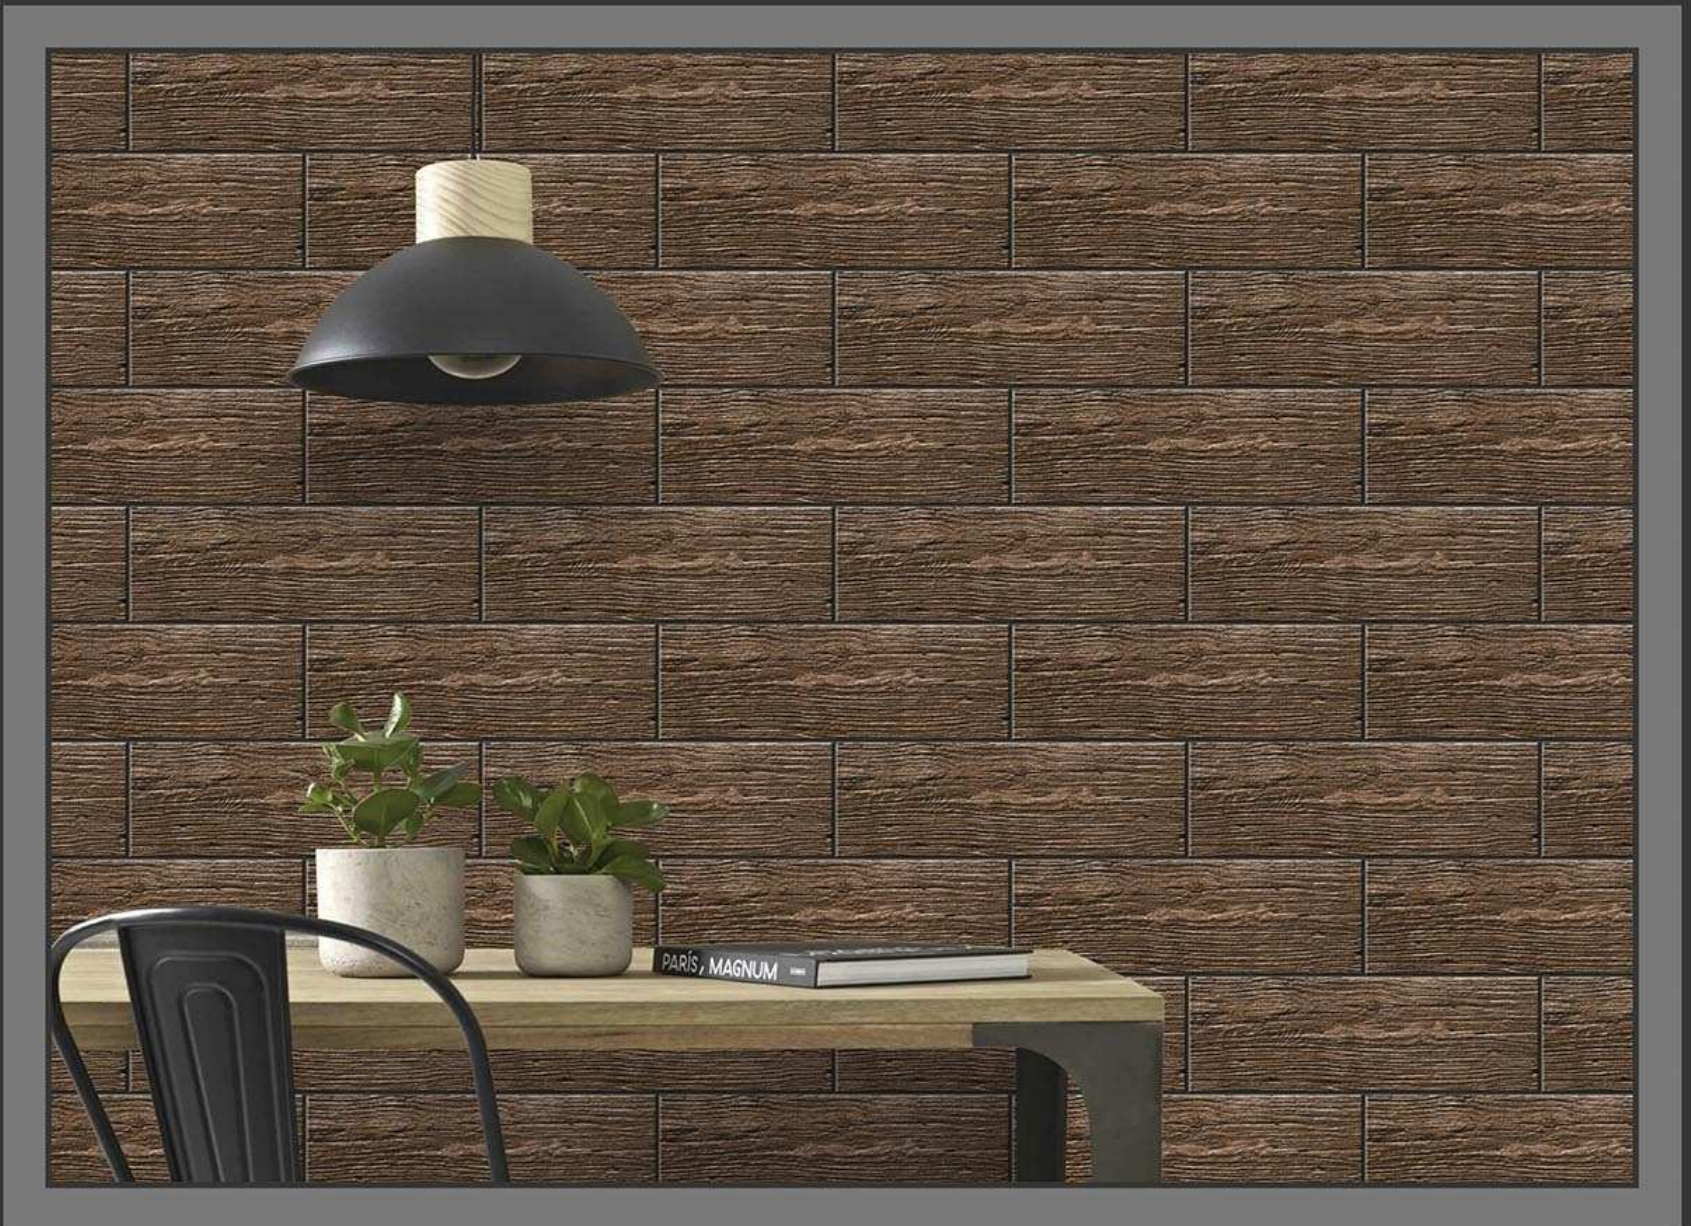

300 X 450 MM
DIGITAL WALL TILES

ELEVATION

MADE IN INDIA

MATT
440

GLOSSY
540

300 X 450 MM
DIGITAL WALL TILES

ELEVATION

MADE IN INDIA