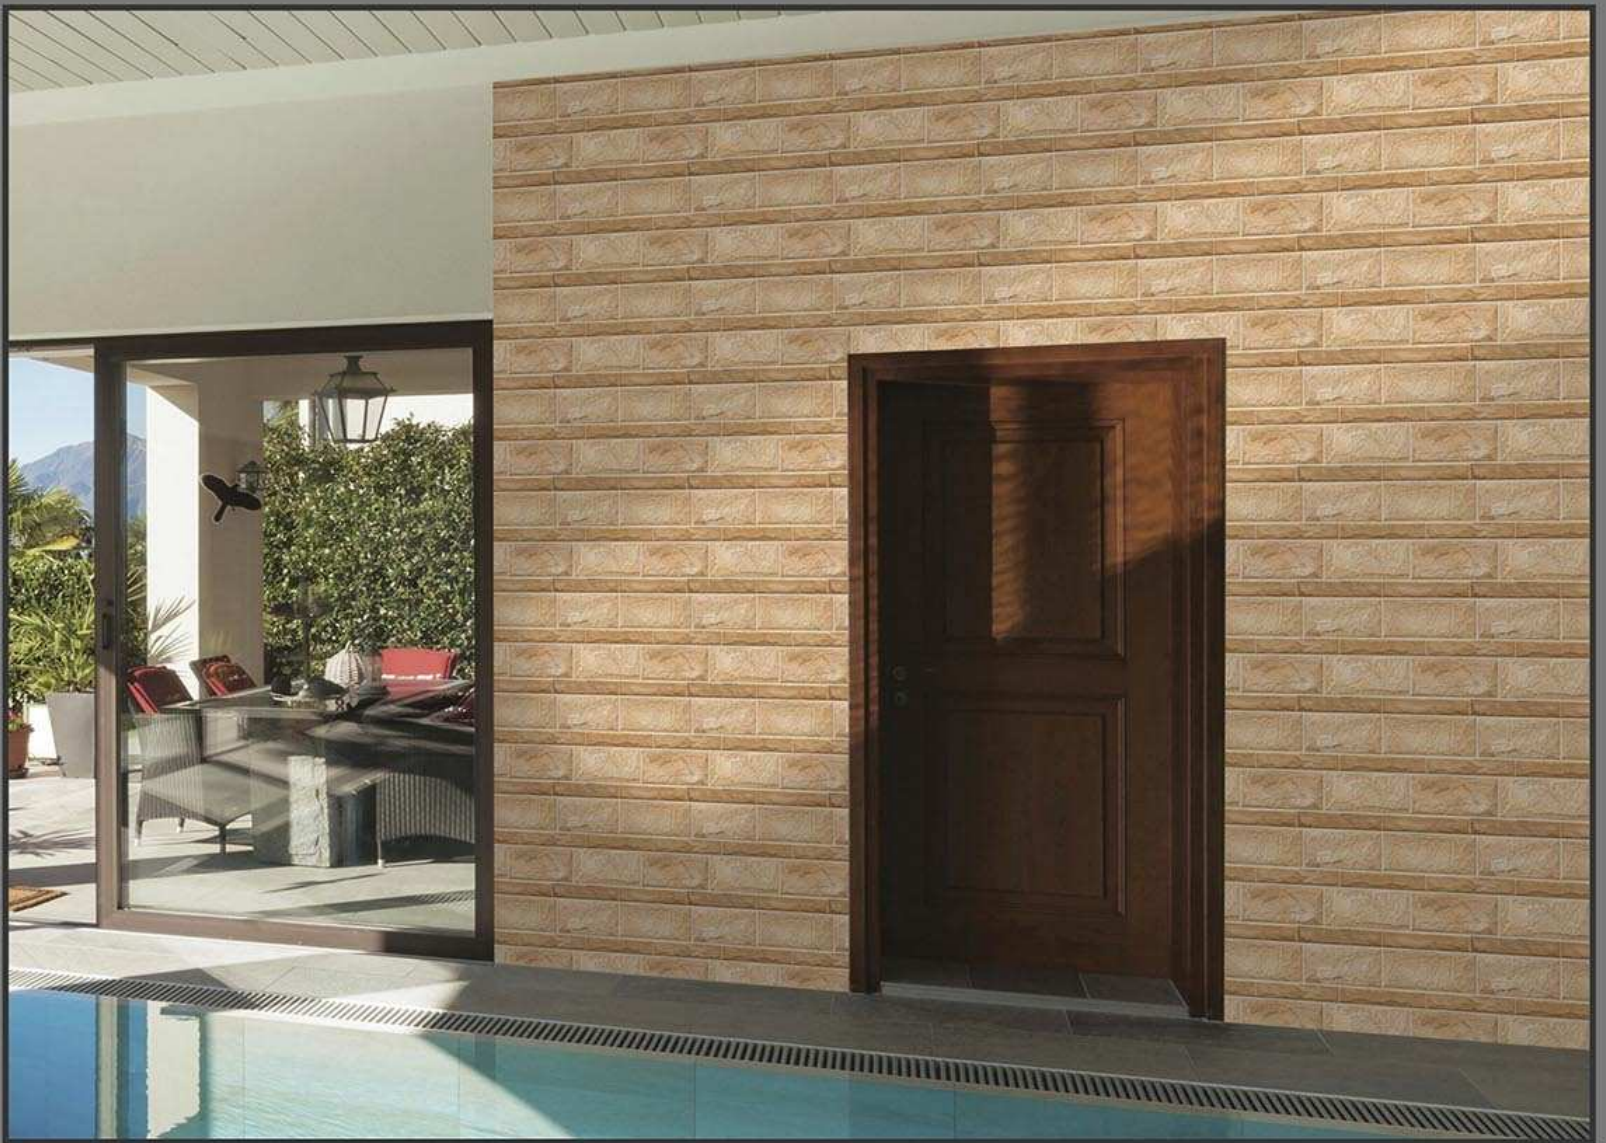

MADE IN INDIA

MATT
454

GLOSSY
554

300 X 450 MM
DIGITAL WALL TILES

ELEVATION

MADE IN INDIA

MATT
455

GLOSSY
555