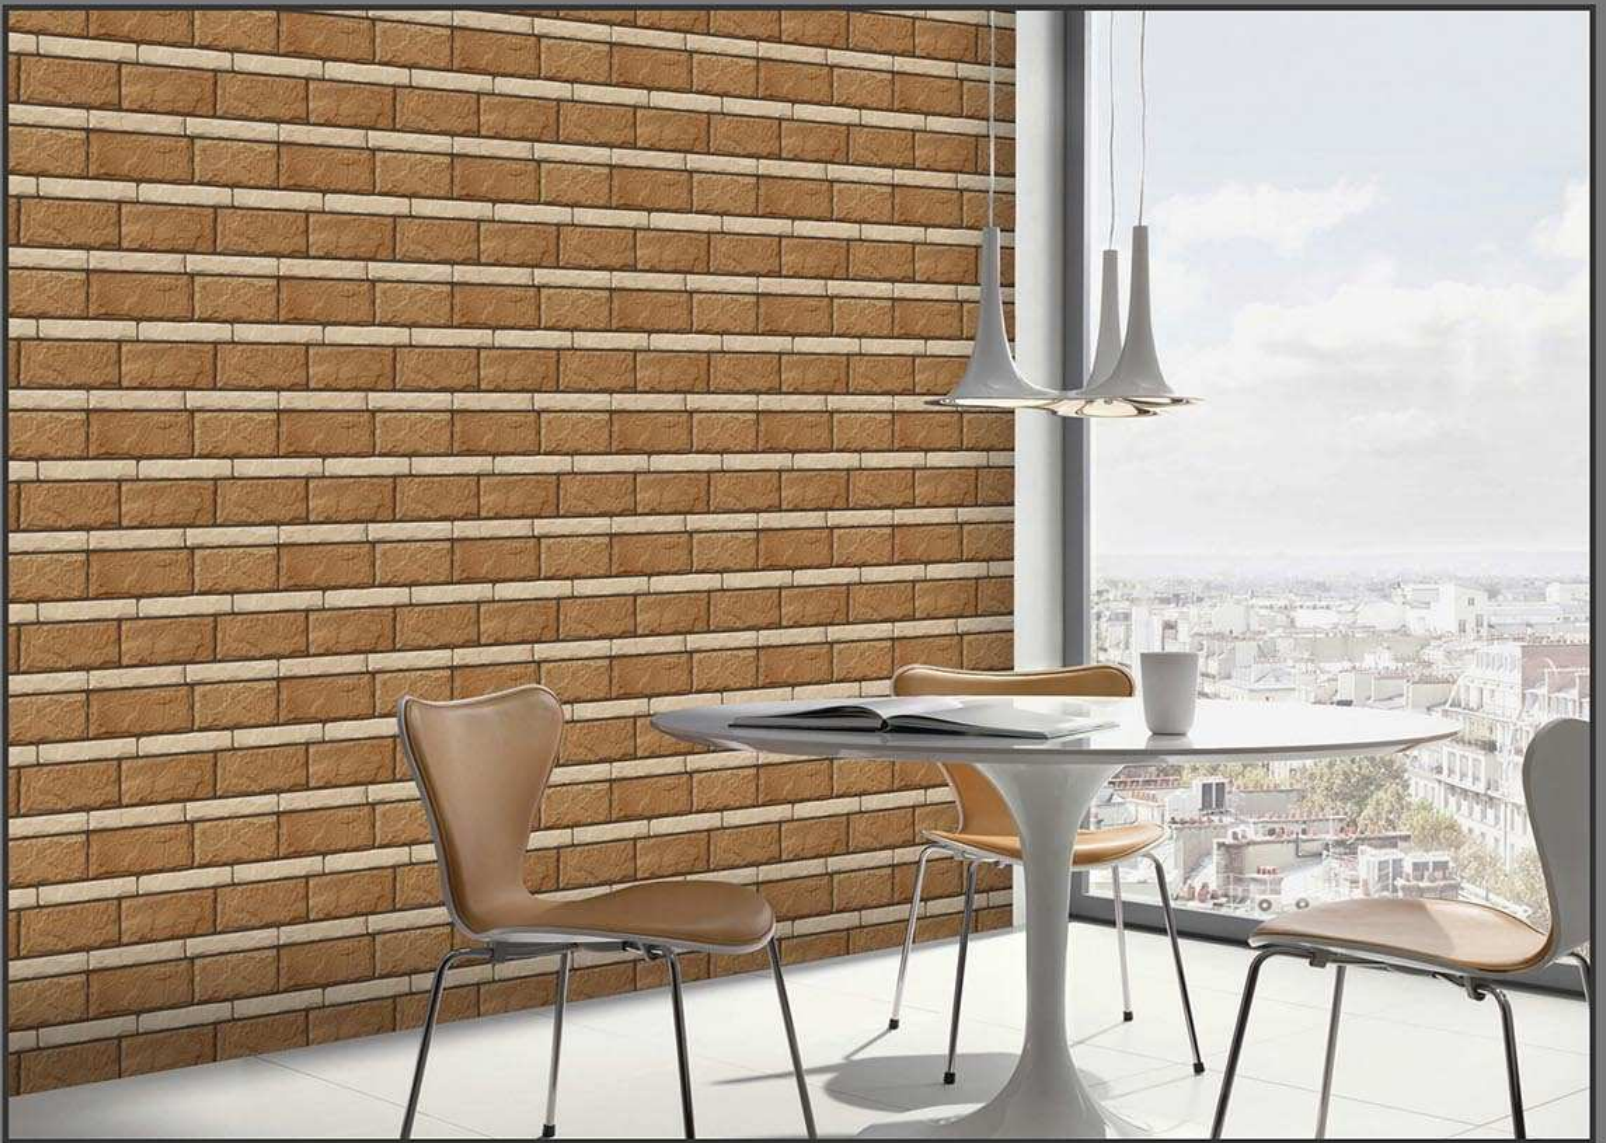

MATT
459

GLOSSY
559

300 X 450 MM
DIGITAL WALL TILES

ELEVATION

MADE IN INDIA