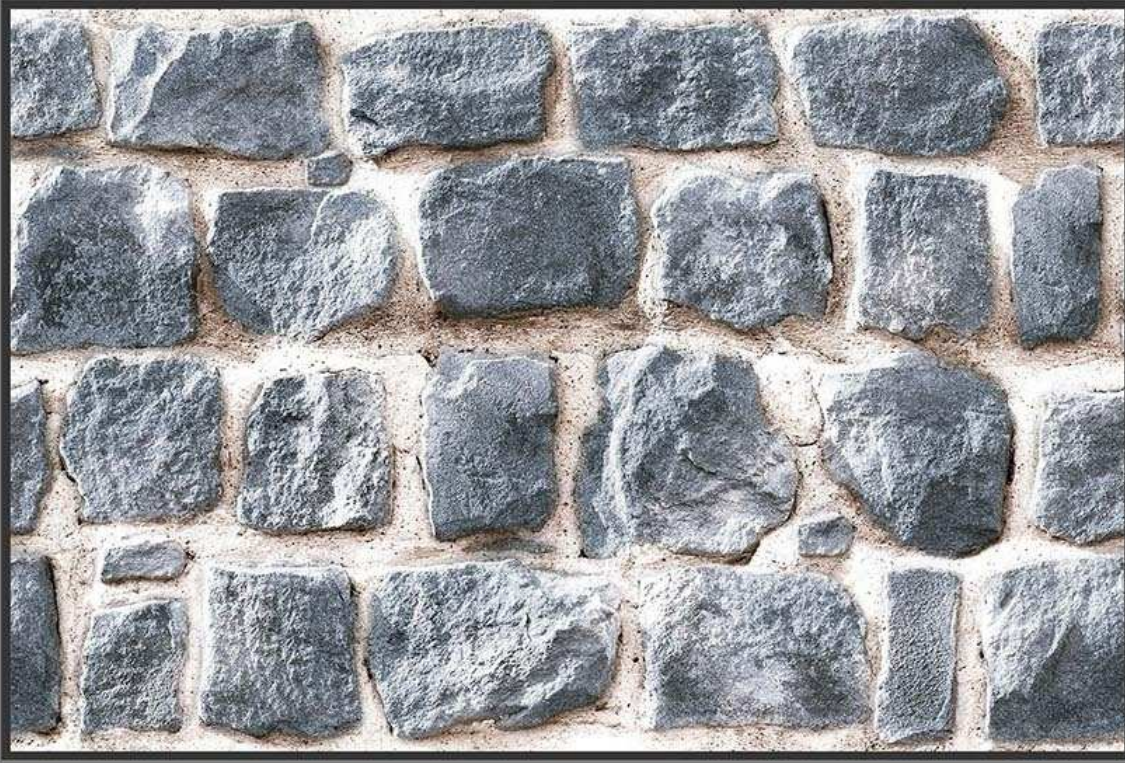

MATT
451

GLOSSY
551

300 X 450 MM
DIGITAL WALL TILES

ELEVATION

MADE IN INDIA