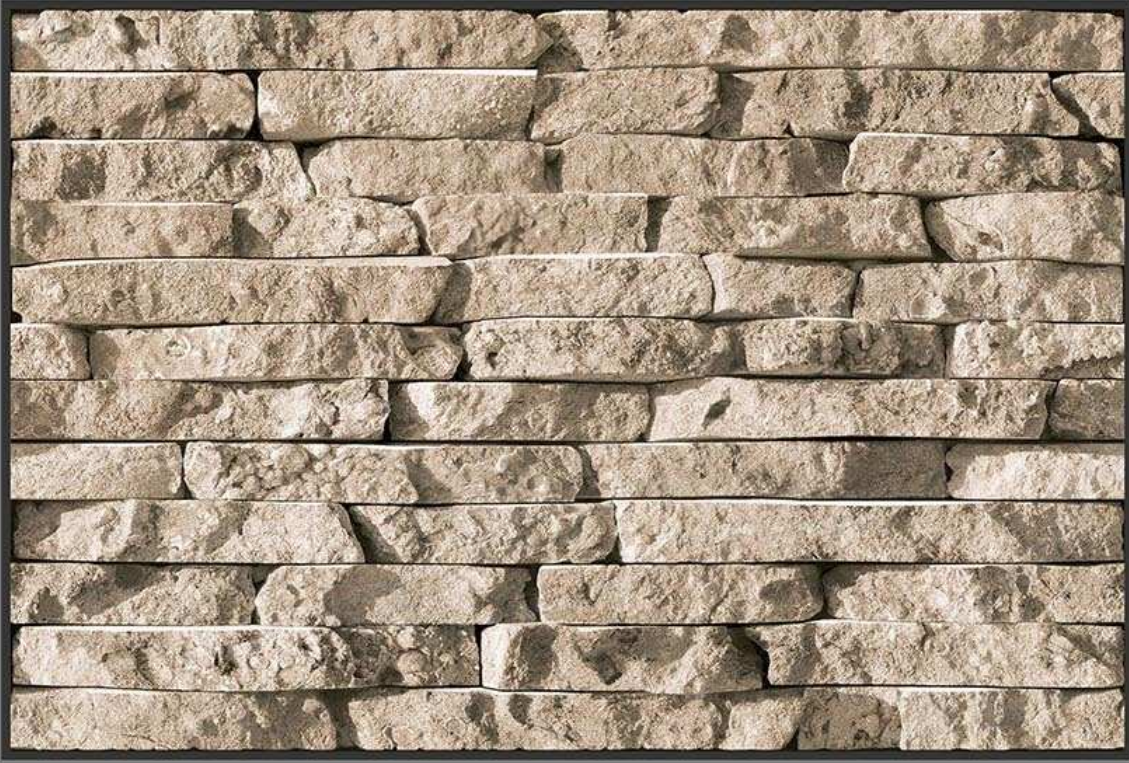

300 X 450 MM
DIGITAL WALL TILES

ELEVATION

MADE IN INDIA

MATT
448

GLOSSY
548

300 X 450 MM
DIGITAL WALL TILES

ELEVATION

MADE IN INDIA