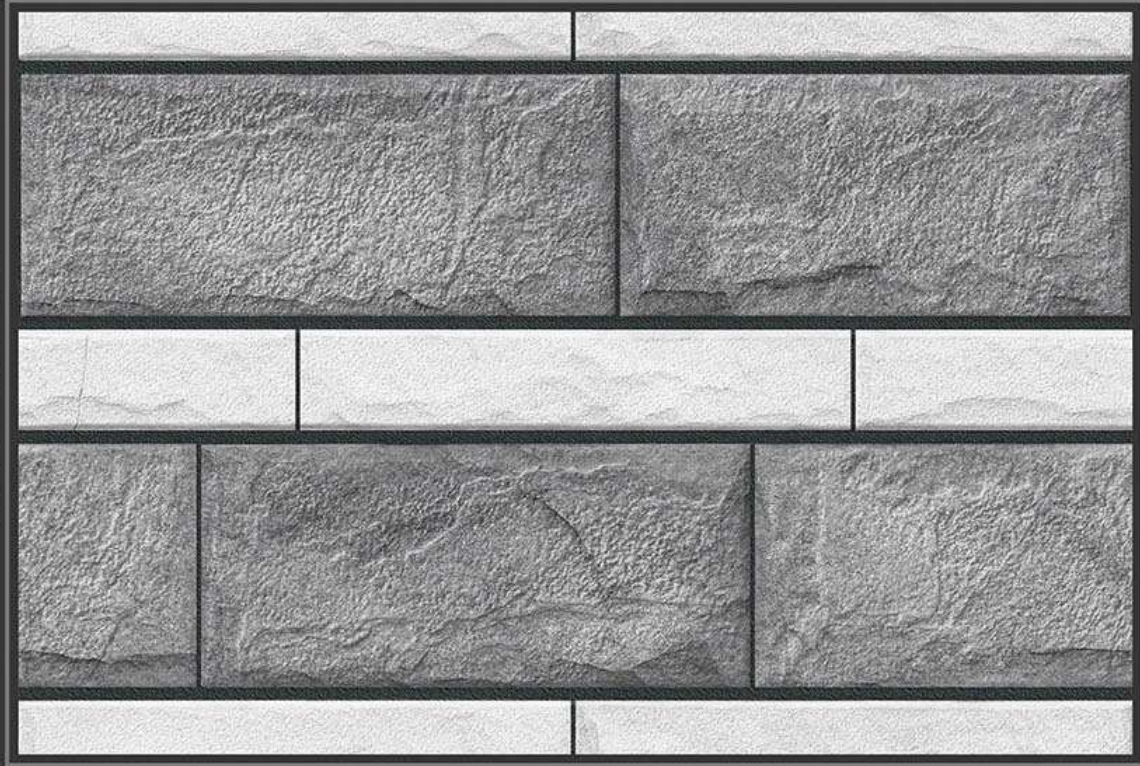

MATT
462

GLOSSY
562

300 X 450 MM
DIGITAL WALL TILES

ELEVATION

MADE IN INDIA