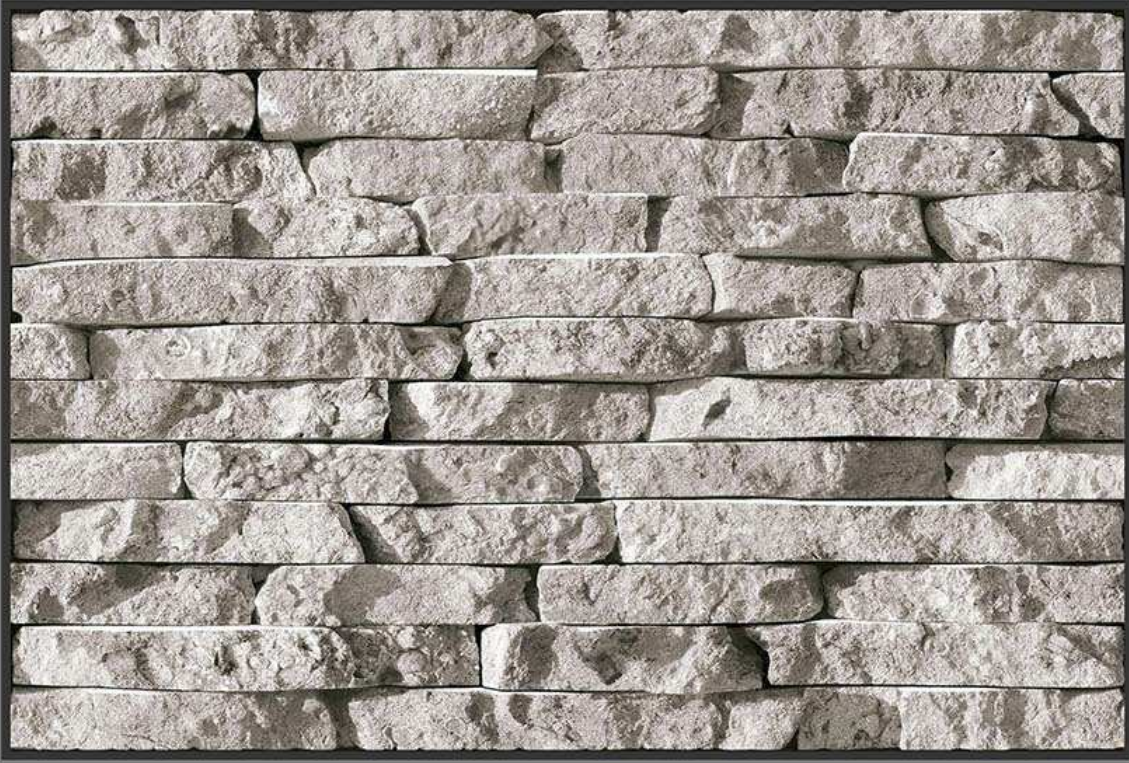

MATT
446

GLOSSY
546

300 X 450 MM
DIGITAL WALL TILES

ELEVATION

MADE IN INDIA