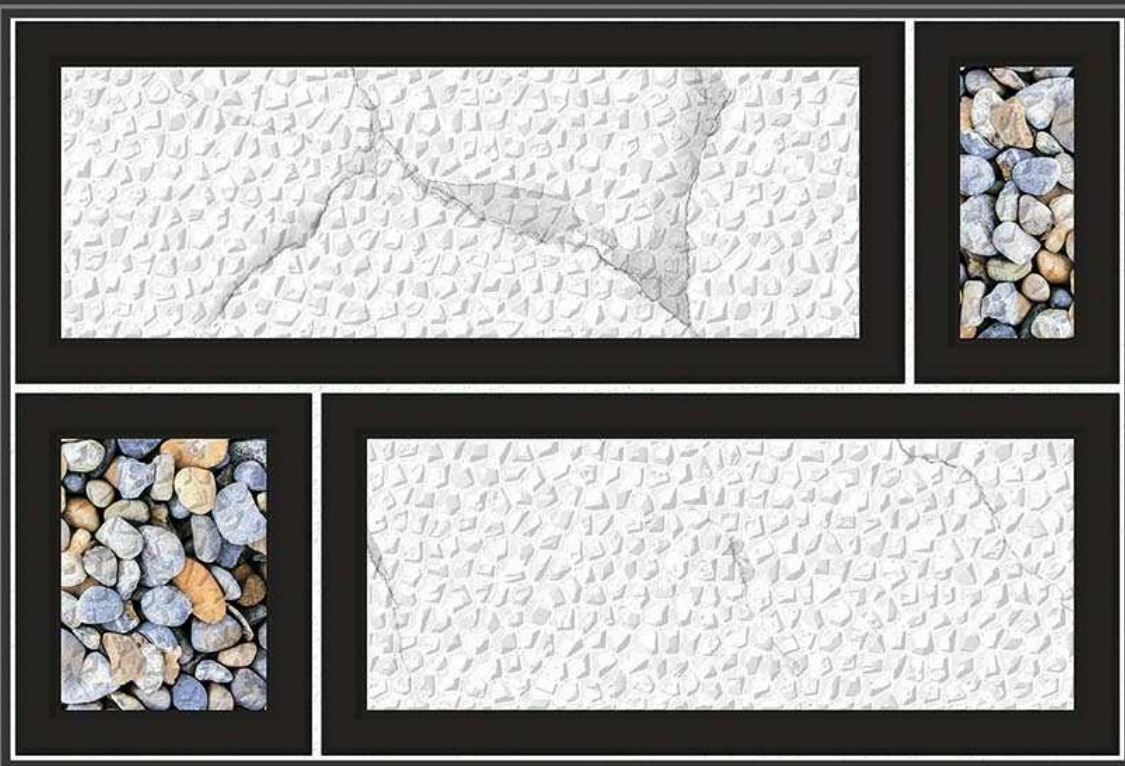

MATT
466

GLOSSY
566

300 X 450 MM
DIGITAL WALL TILES

ELEVATION

MADE IN INDIA