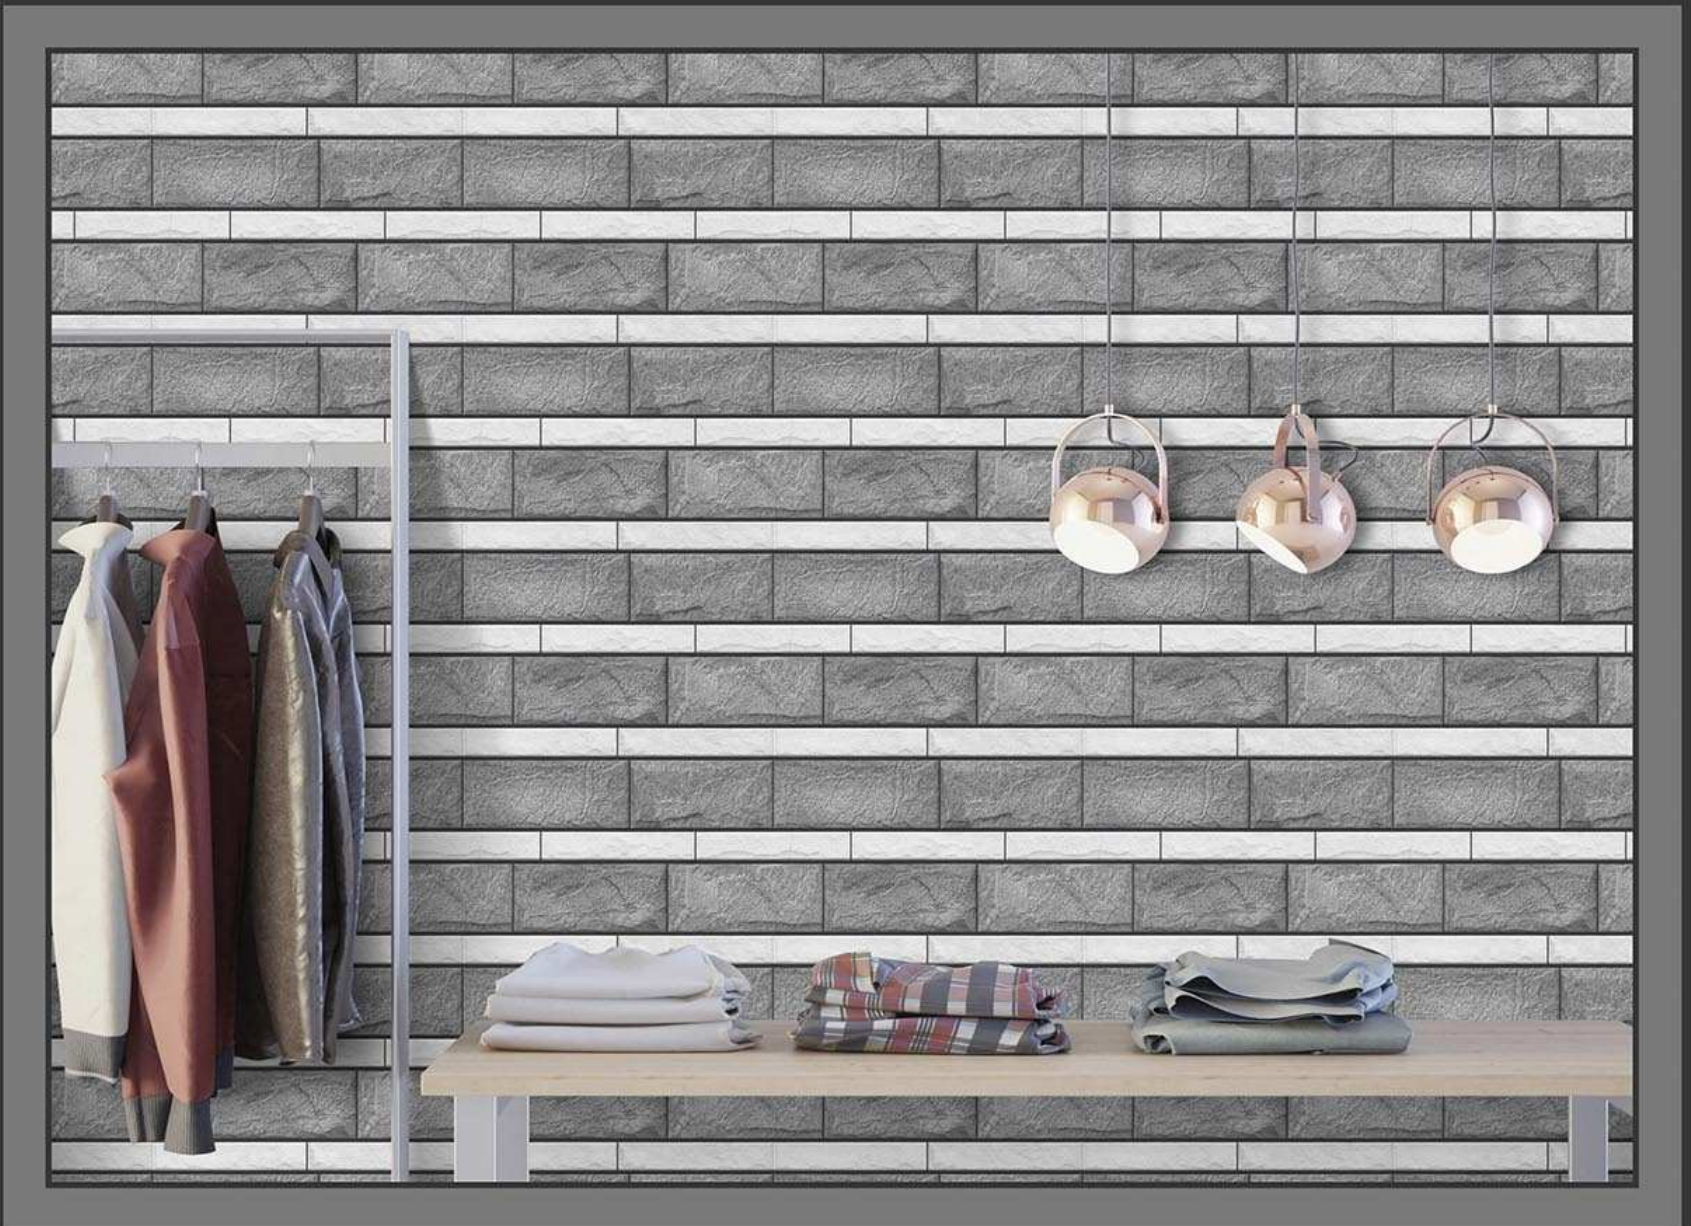

MATT
462

GLOSSY
562

300 X 450 MM
DIGITAL WALL TILES

ELEVATION

MADE IN INDIA