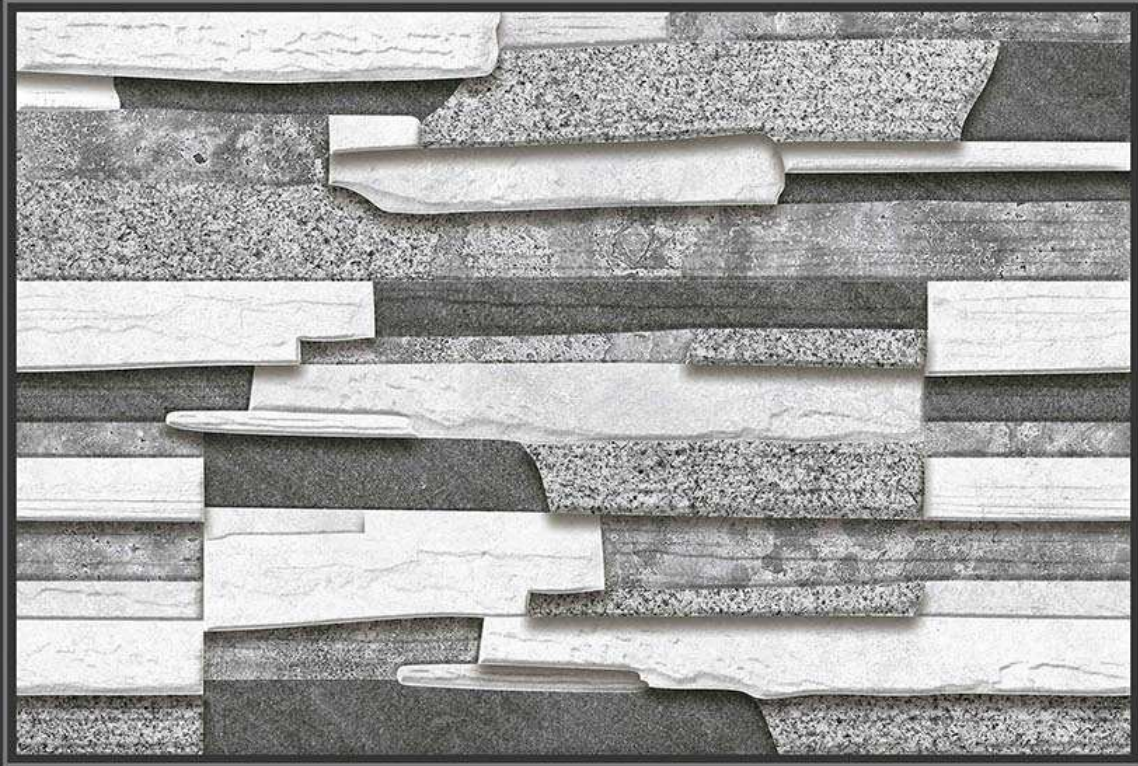

300 X 450 MM
DIGITAL WALL TILES

ELEVATION

MADE IN INDIA

MATT
440

GLOSSY
540

300 X 450 MM
DIGITAL WALL TILES

ELEVATION

MADE IN INDIA