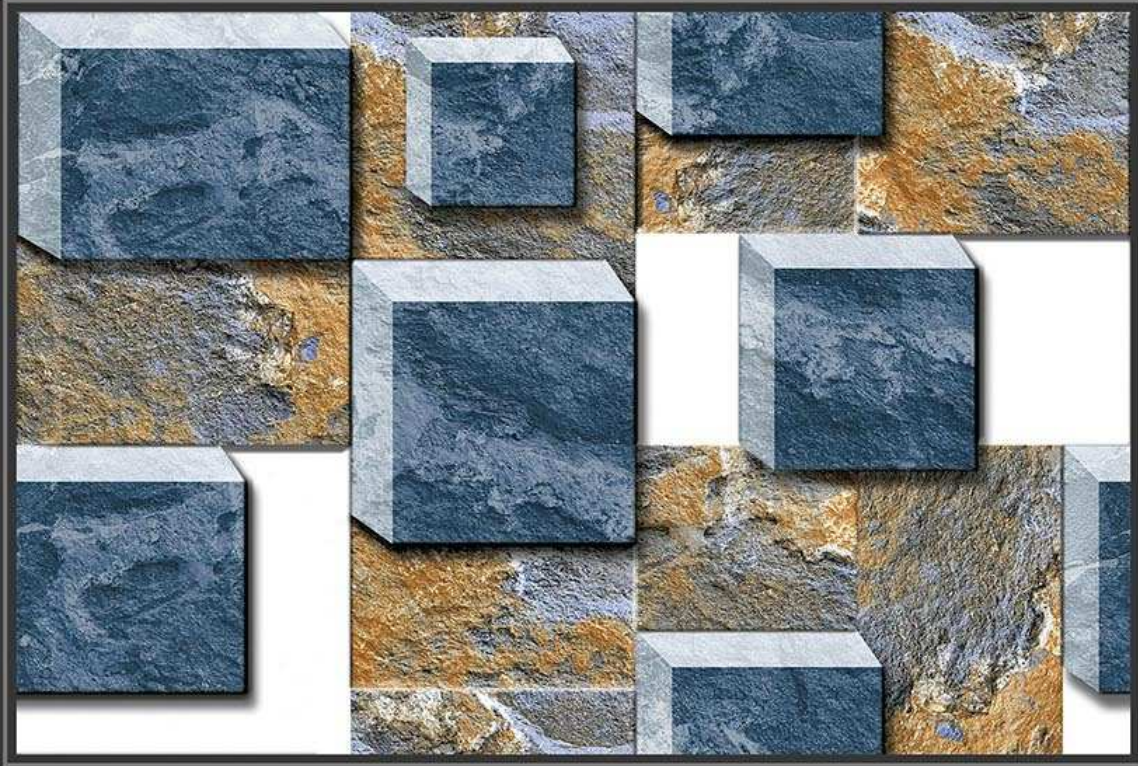

MATT
469

GLOSSY
569

300 X 450 MM
DIGITAL WALL TILES

ELEVATION

MADE IN INDIA