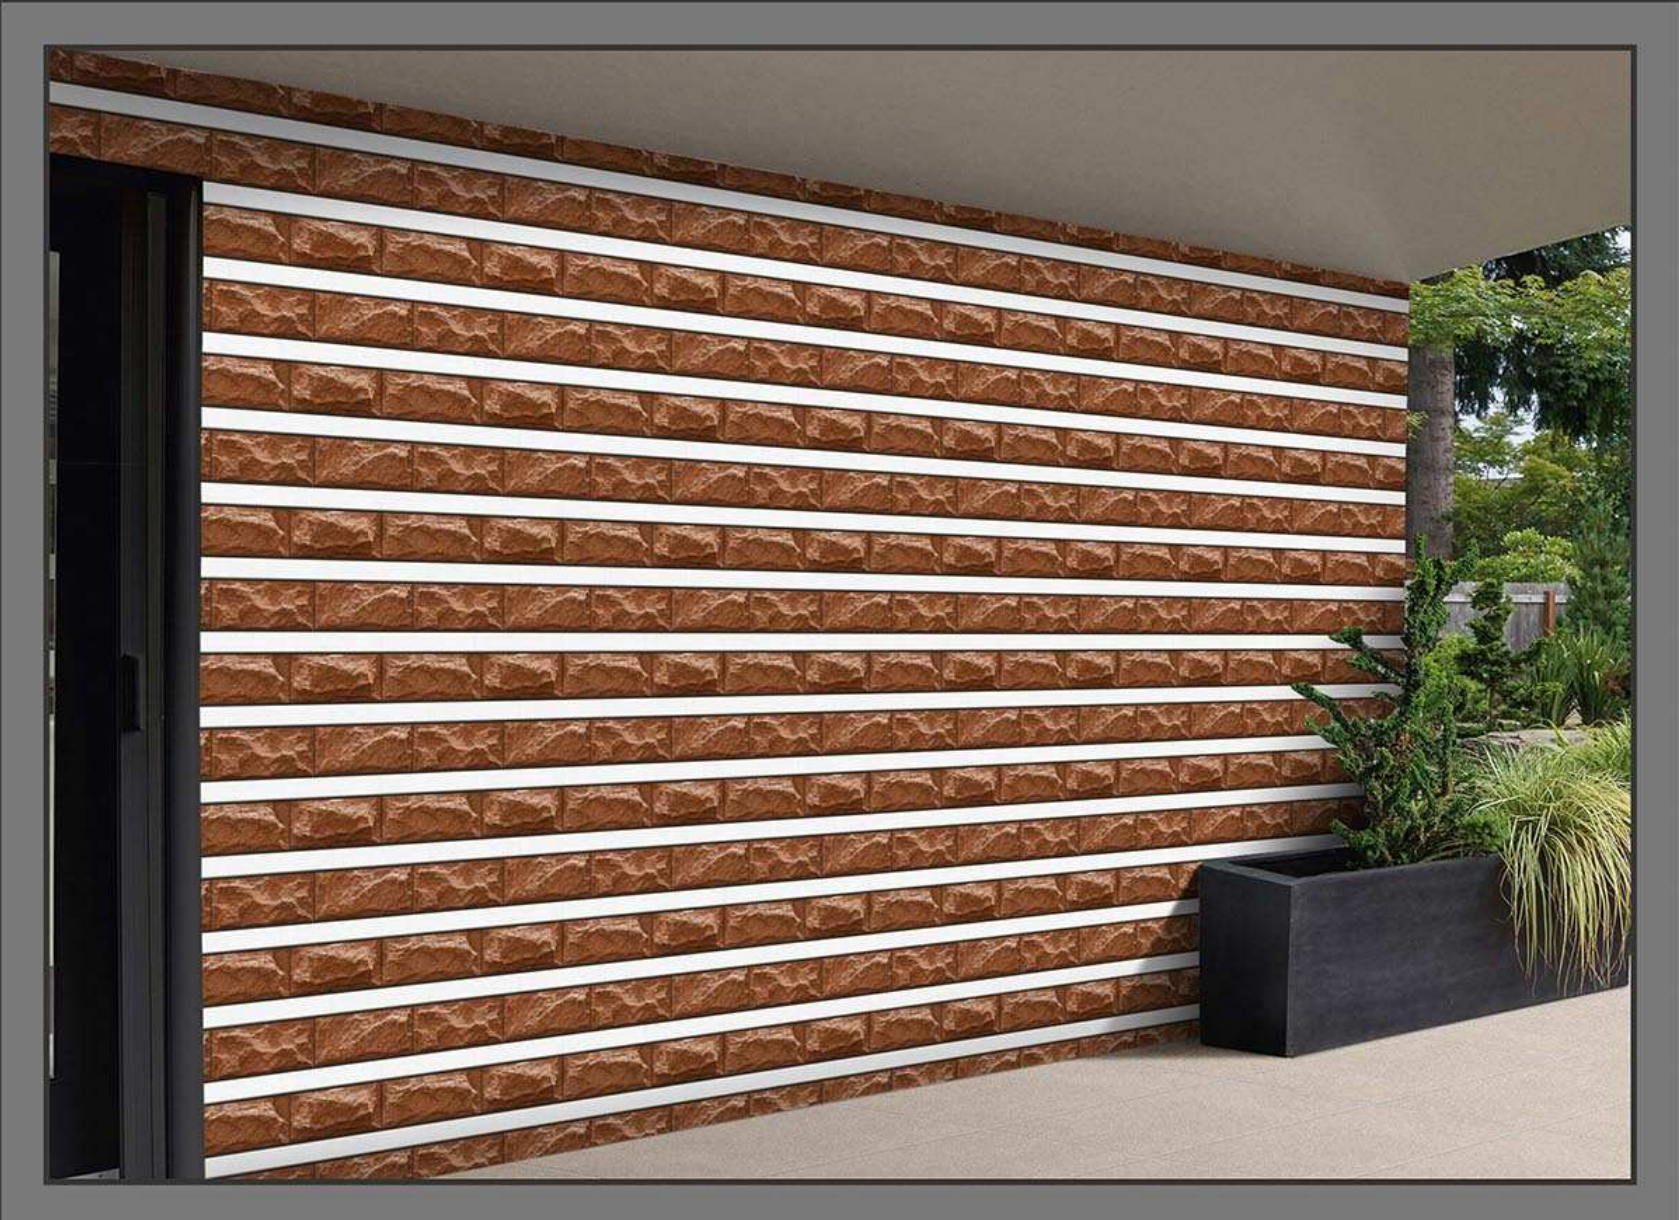

MATT
460

GLOSSY
560

300 X 450 MM
DIGITAL WALL TILES

ELEVATION

MADE IN INDIA