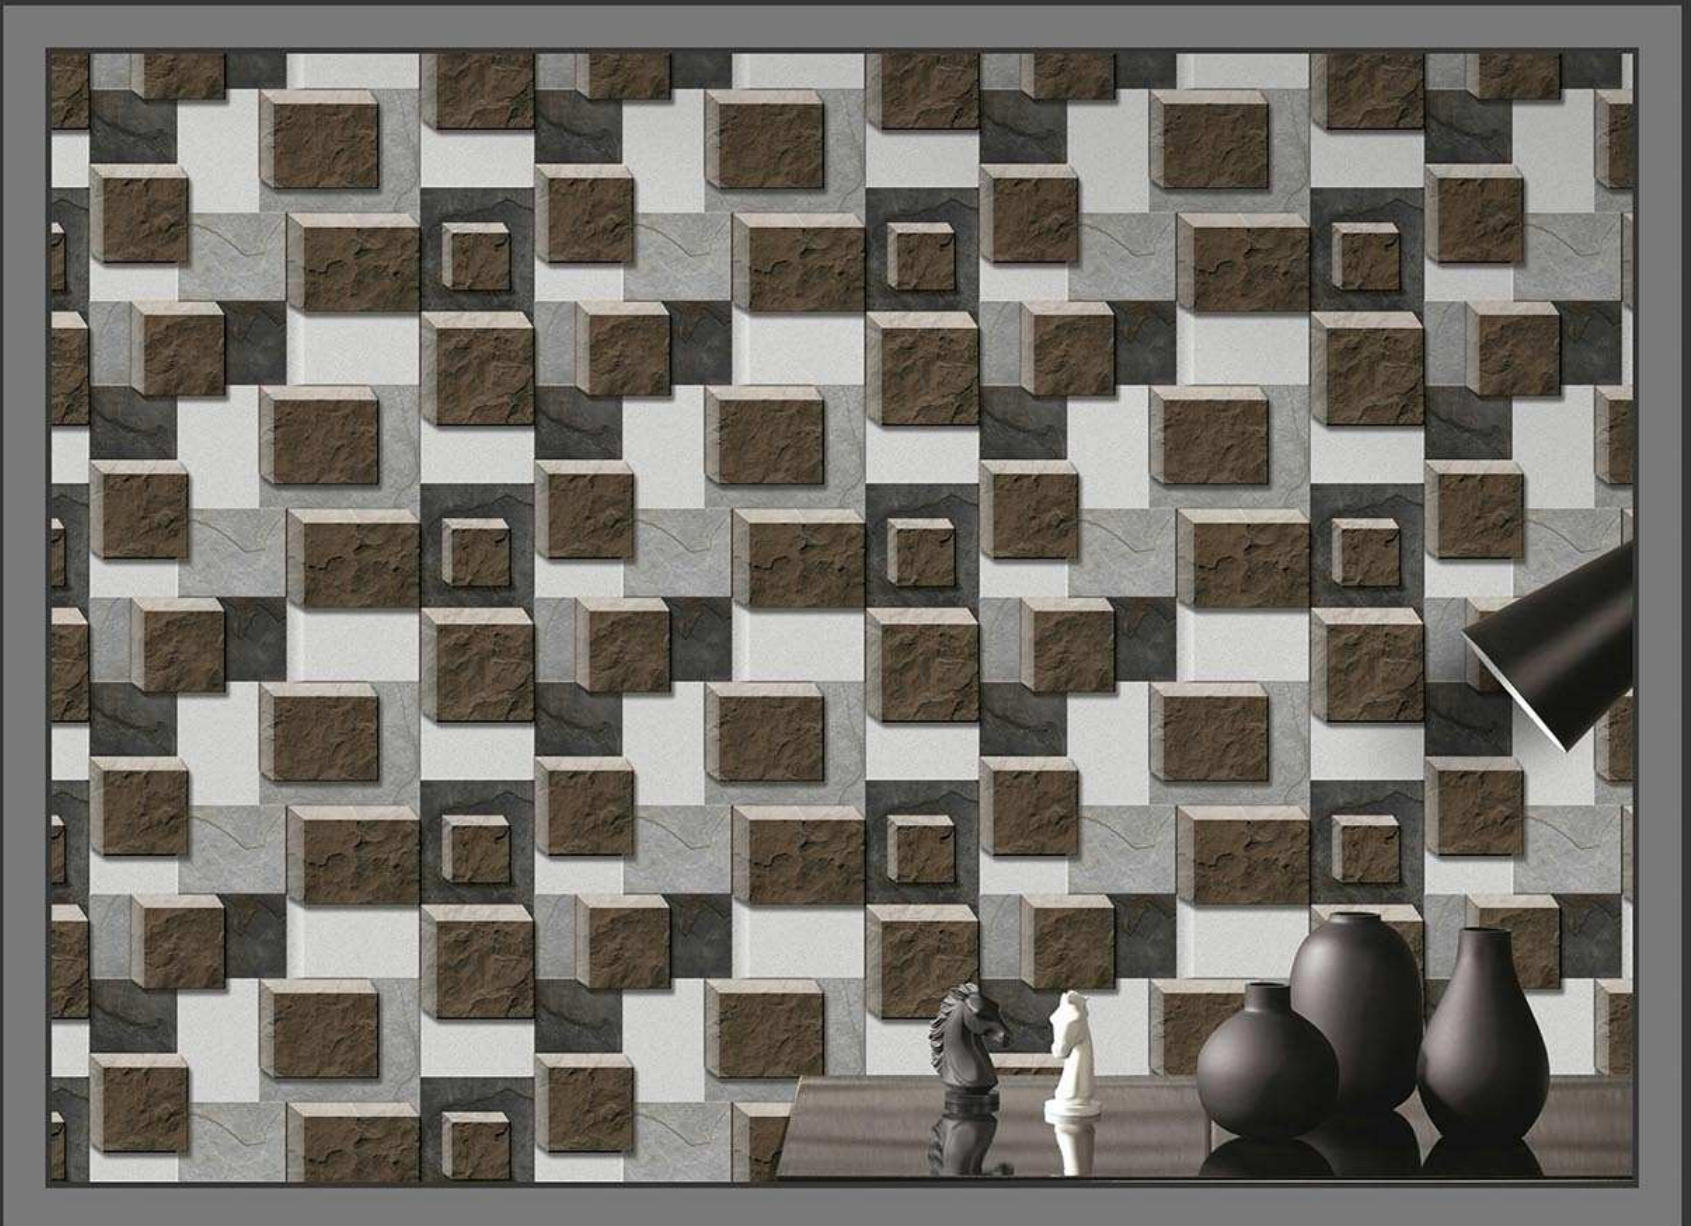

GLOSSY
569

300 X 450 MM
DIGITAL WALL TILES

ELEVATION

MADE IN INDIA

MATT
470

GLOSSY
570

300 X 450 MM
DIGITAL WALL TILES

ELEVATION