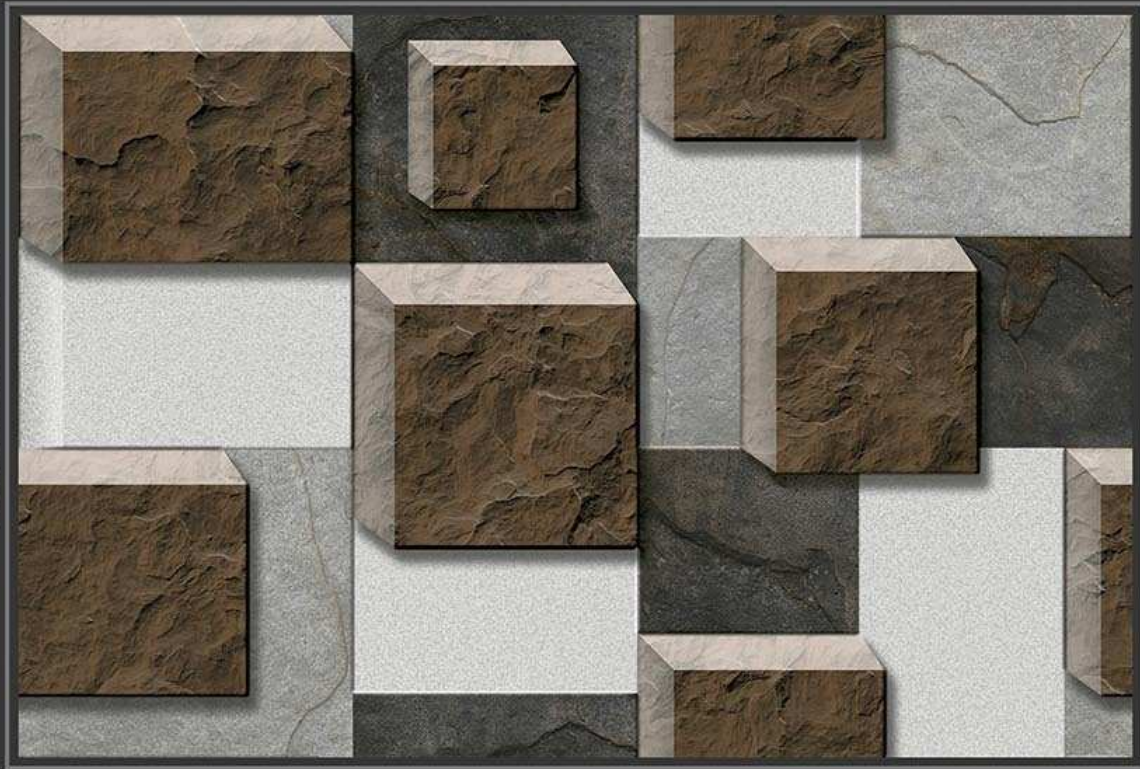

GLOSSY
569

300 X 450 MM
DIGITAL WALL TILES

ELEVATION

MADE IN INDIA

MATT
470

GLOSSY
570

300 X 450 MM
DIGITAL WALL TILES

ELEVATION