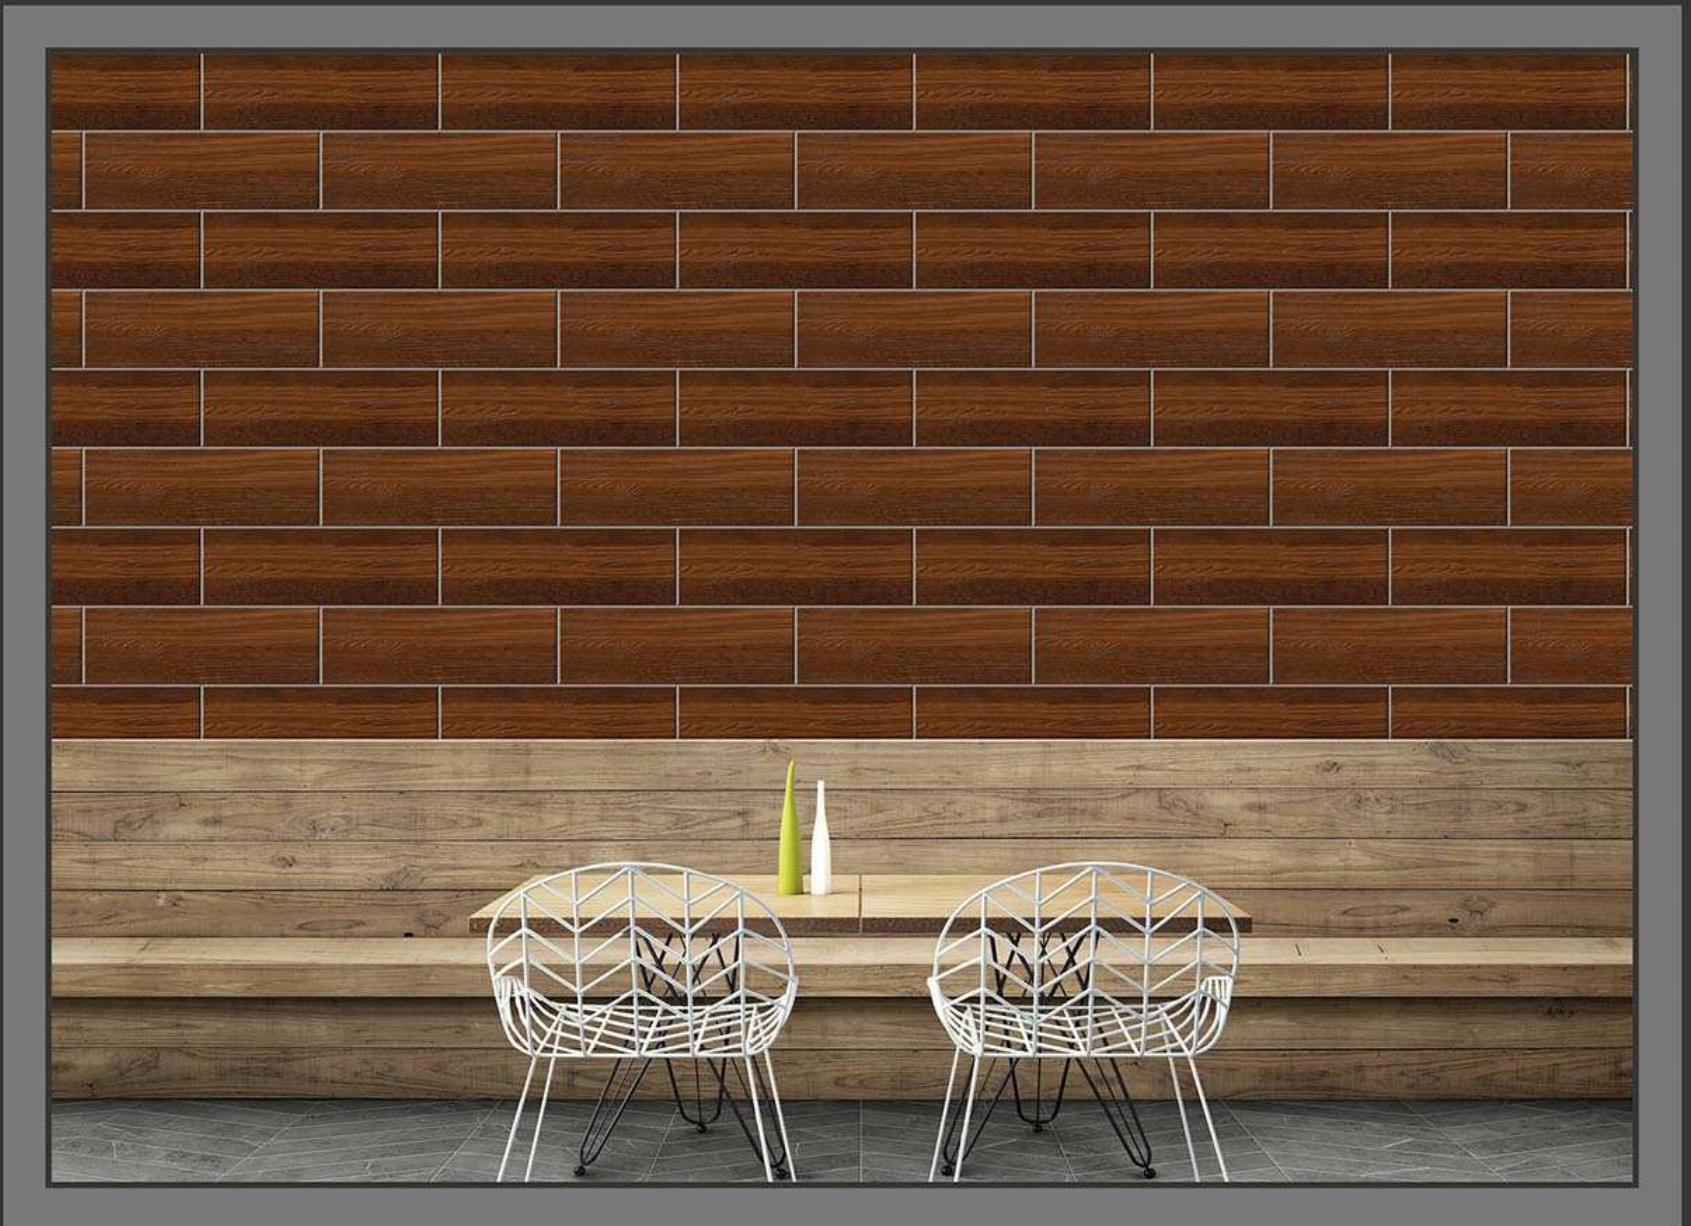

Saket

ELEVATION

MADE IN INDIA

300 X 450 MM

DIGITAL WALL TILES

MATT
434

GLOSSY
534

300 X 450 MM
DIGITAL WALL TILES