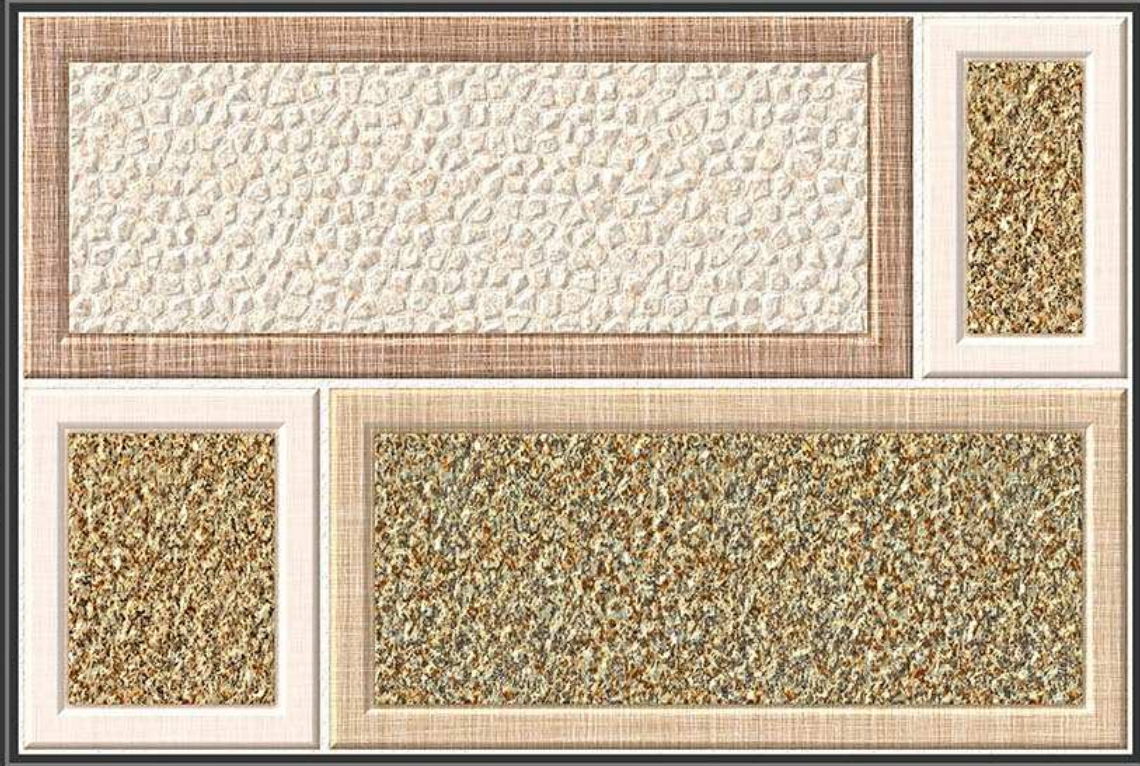

MATT
471

GLOSSY
571

300 X 450 MM
DIGITAL WALL TILES

ELEVATION

MADE IN INDIA