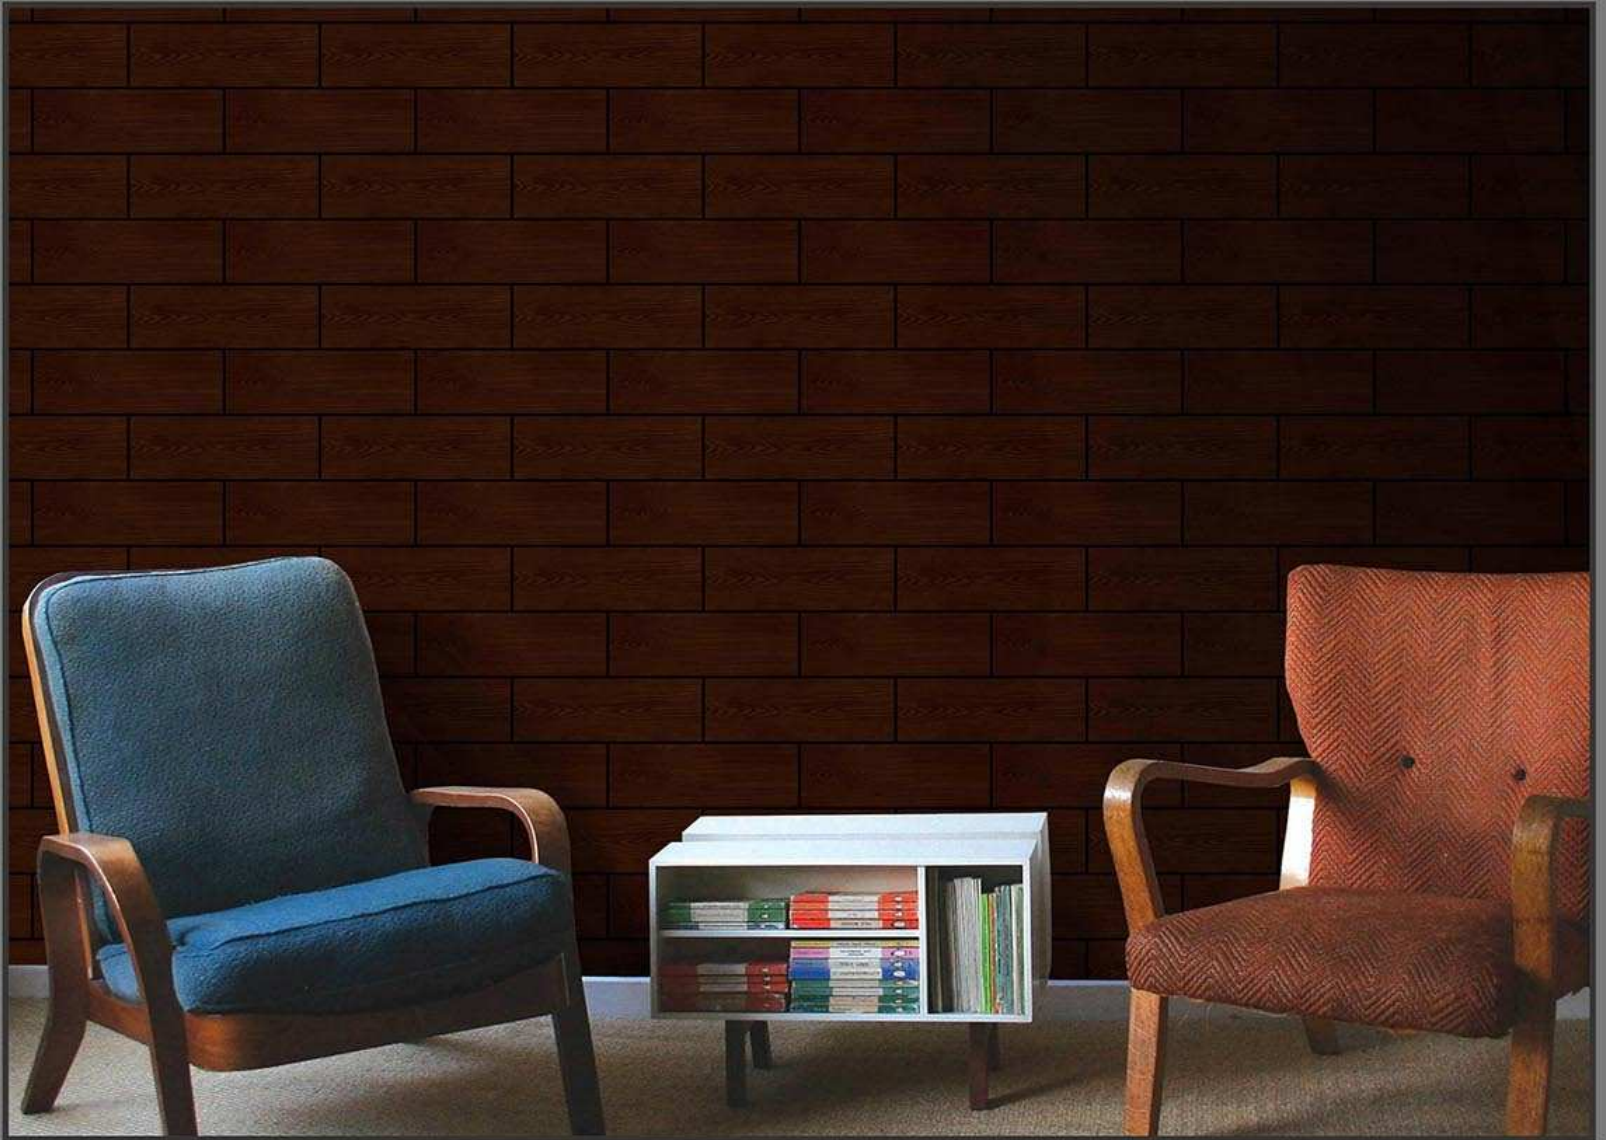

300 X 450 MM
DIGITAL WALL TILES

ELEVATION

MADE IN INDIA

MATT
254

GLOSSY
354

300 X 450 MM
DIGITAL WALL TILES

ELEVATION

MADE IN INDIA