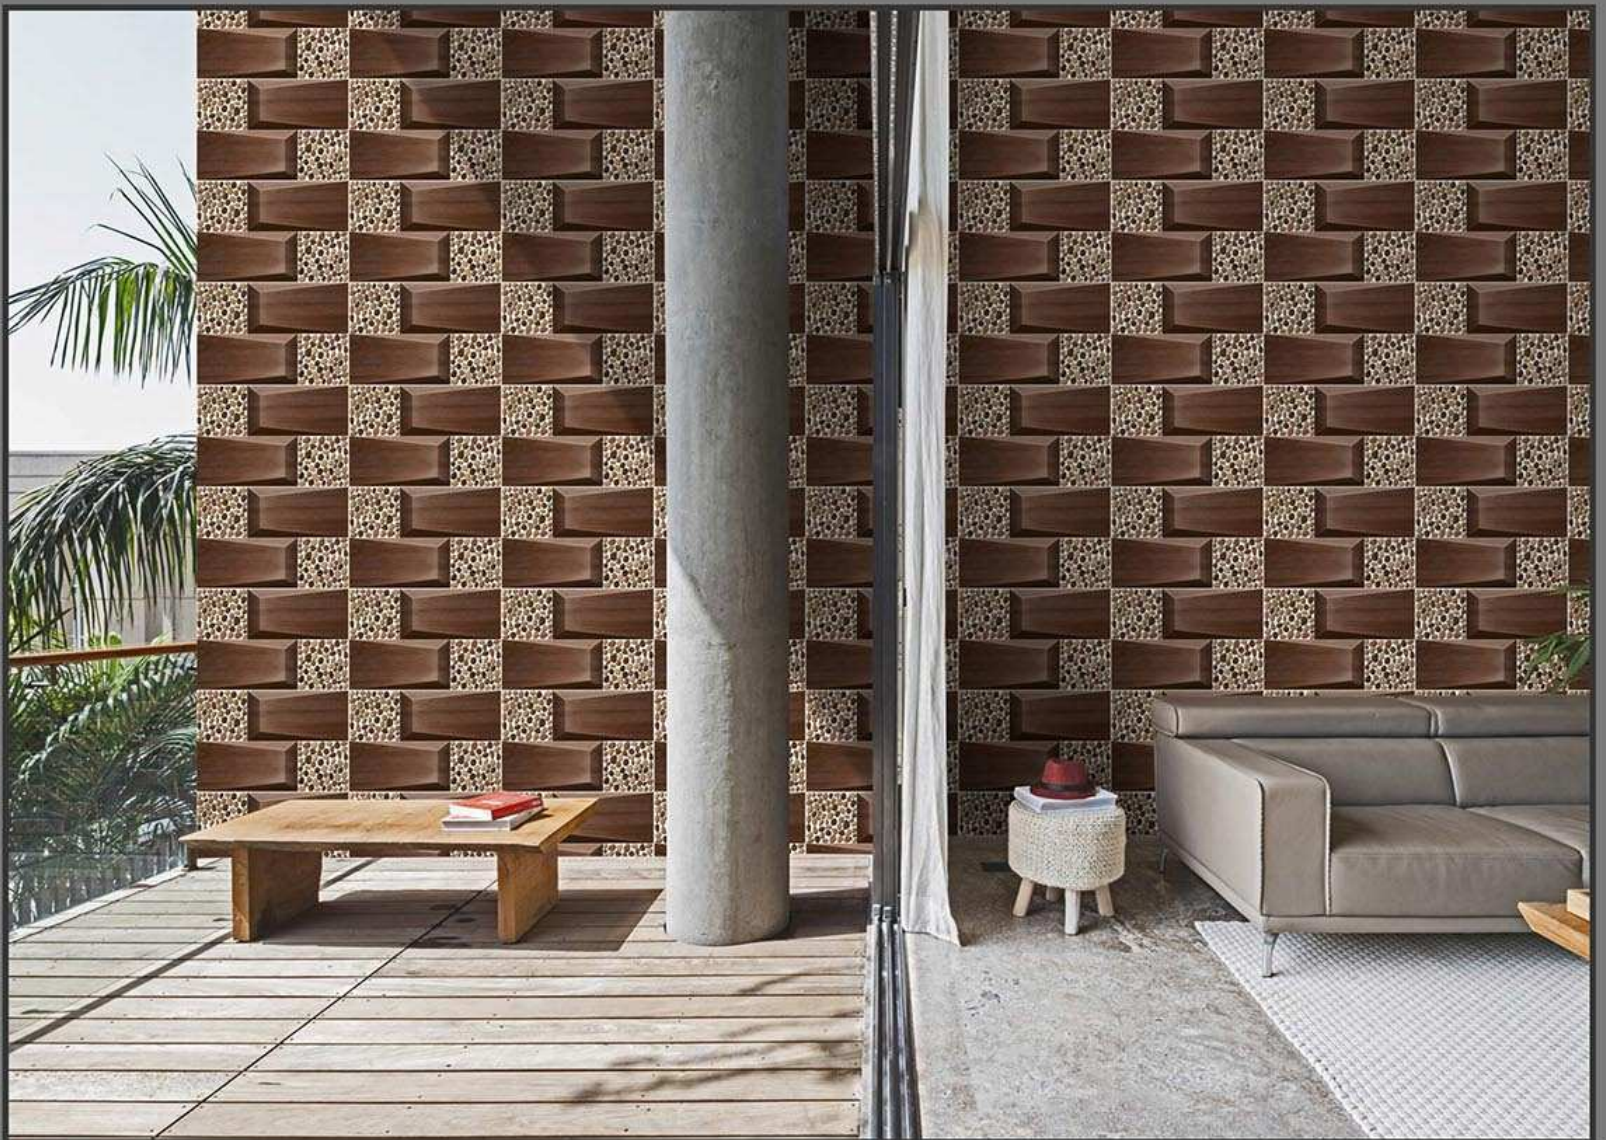

MATT
277

GLOSSY
377

300 X 450 MM
DIGITAL WALL TILES

ELEVATION

MADE IN INDIA