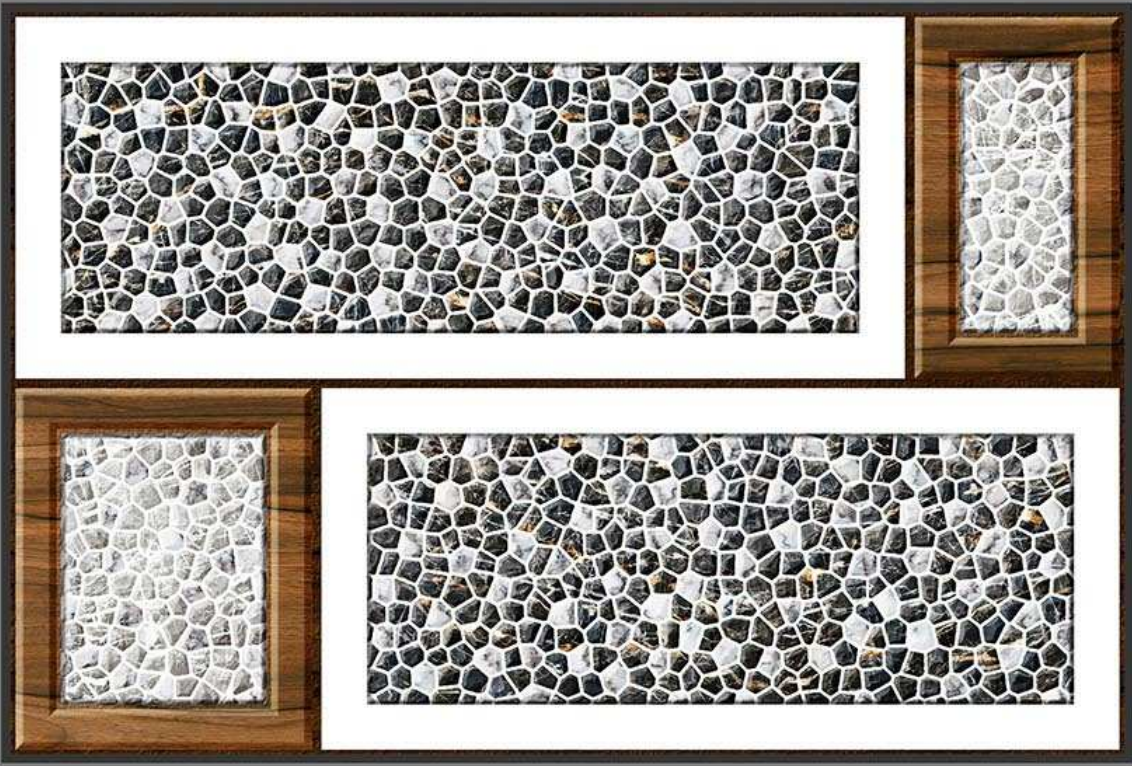

GLOSSY
319

300 X 450 MM
DIGITAL WALL TILES

ELEVATION

MADE IN INDIA

MATT
220

GLOSSY
320

300 X 450 MM
DIGITAL WALL TILES

ELEVATION