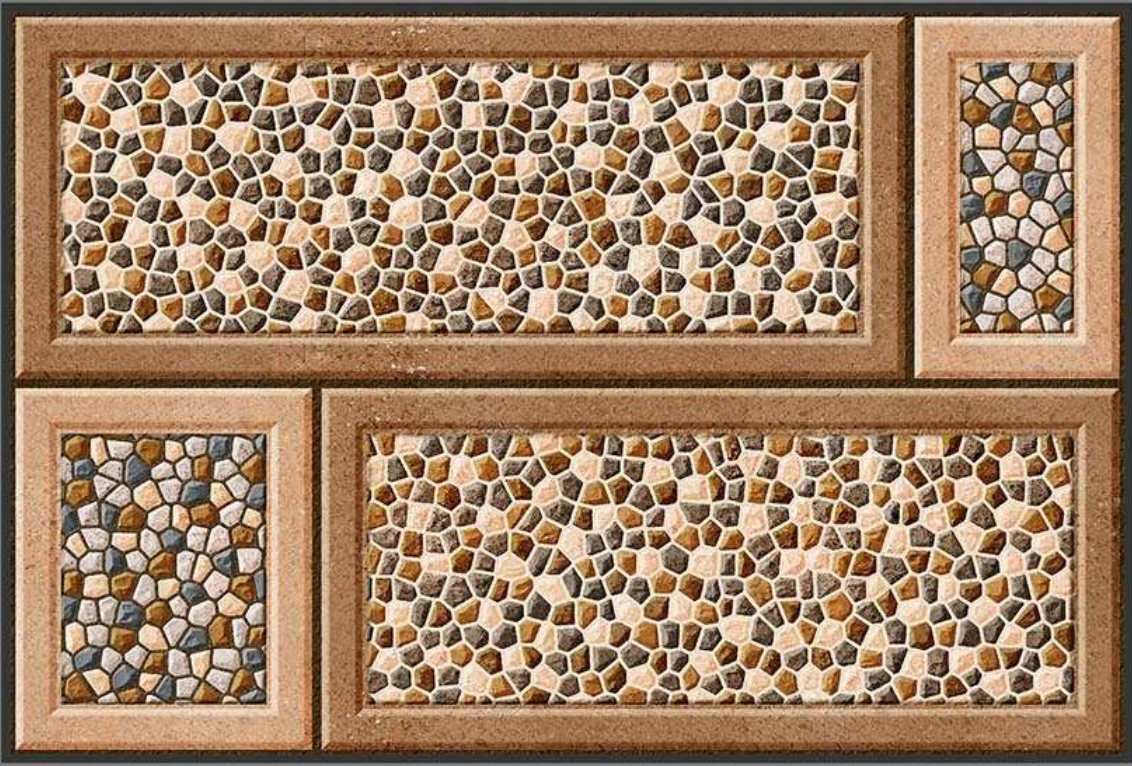

MATT
219

GLOSSY
319

300 X 450 MM
DIGITAL WALL TILES

ELEVATION

MADE IN INDIA