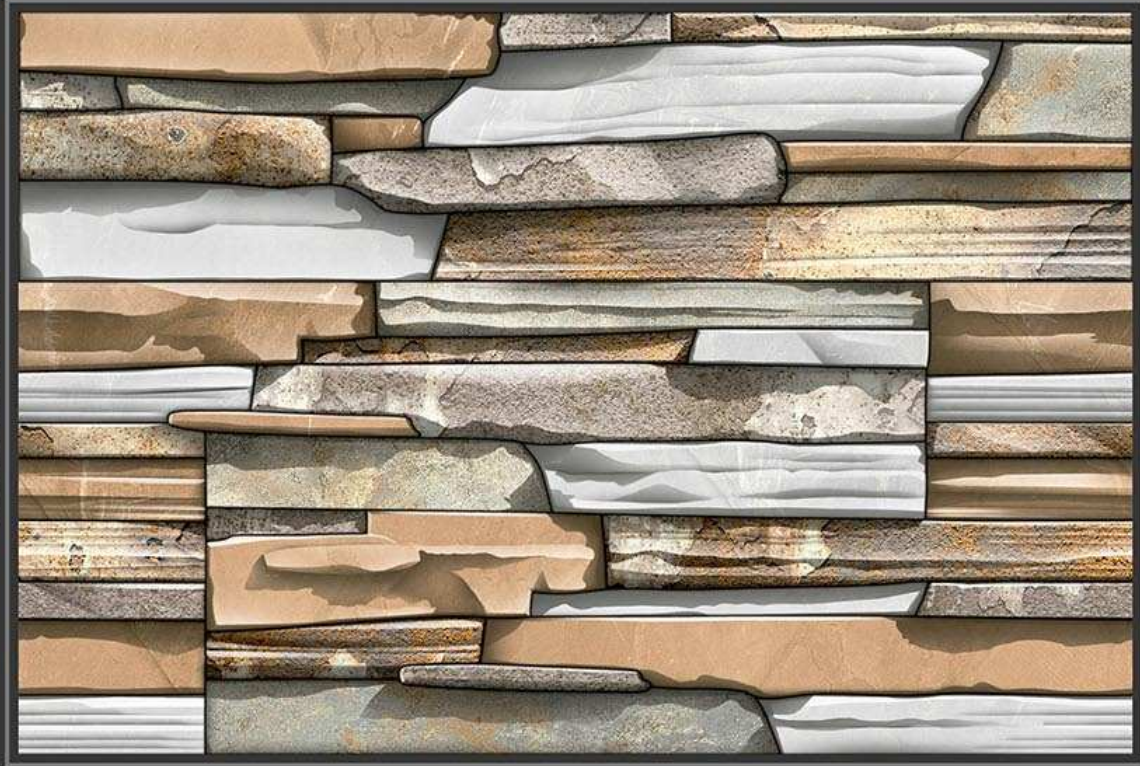

MATT
242

GLOSSY
342

300 X 450 MM
DIGITAL WALL TILES

ELEVATION

MADE IN INDIA