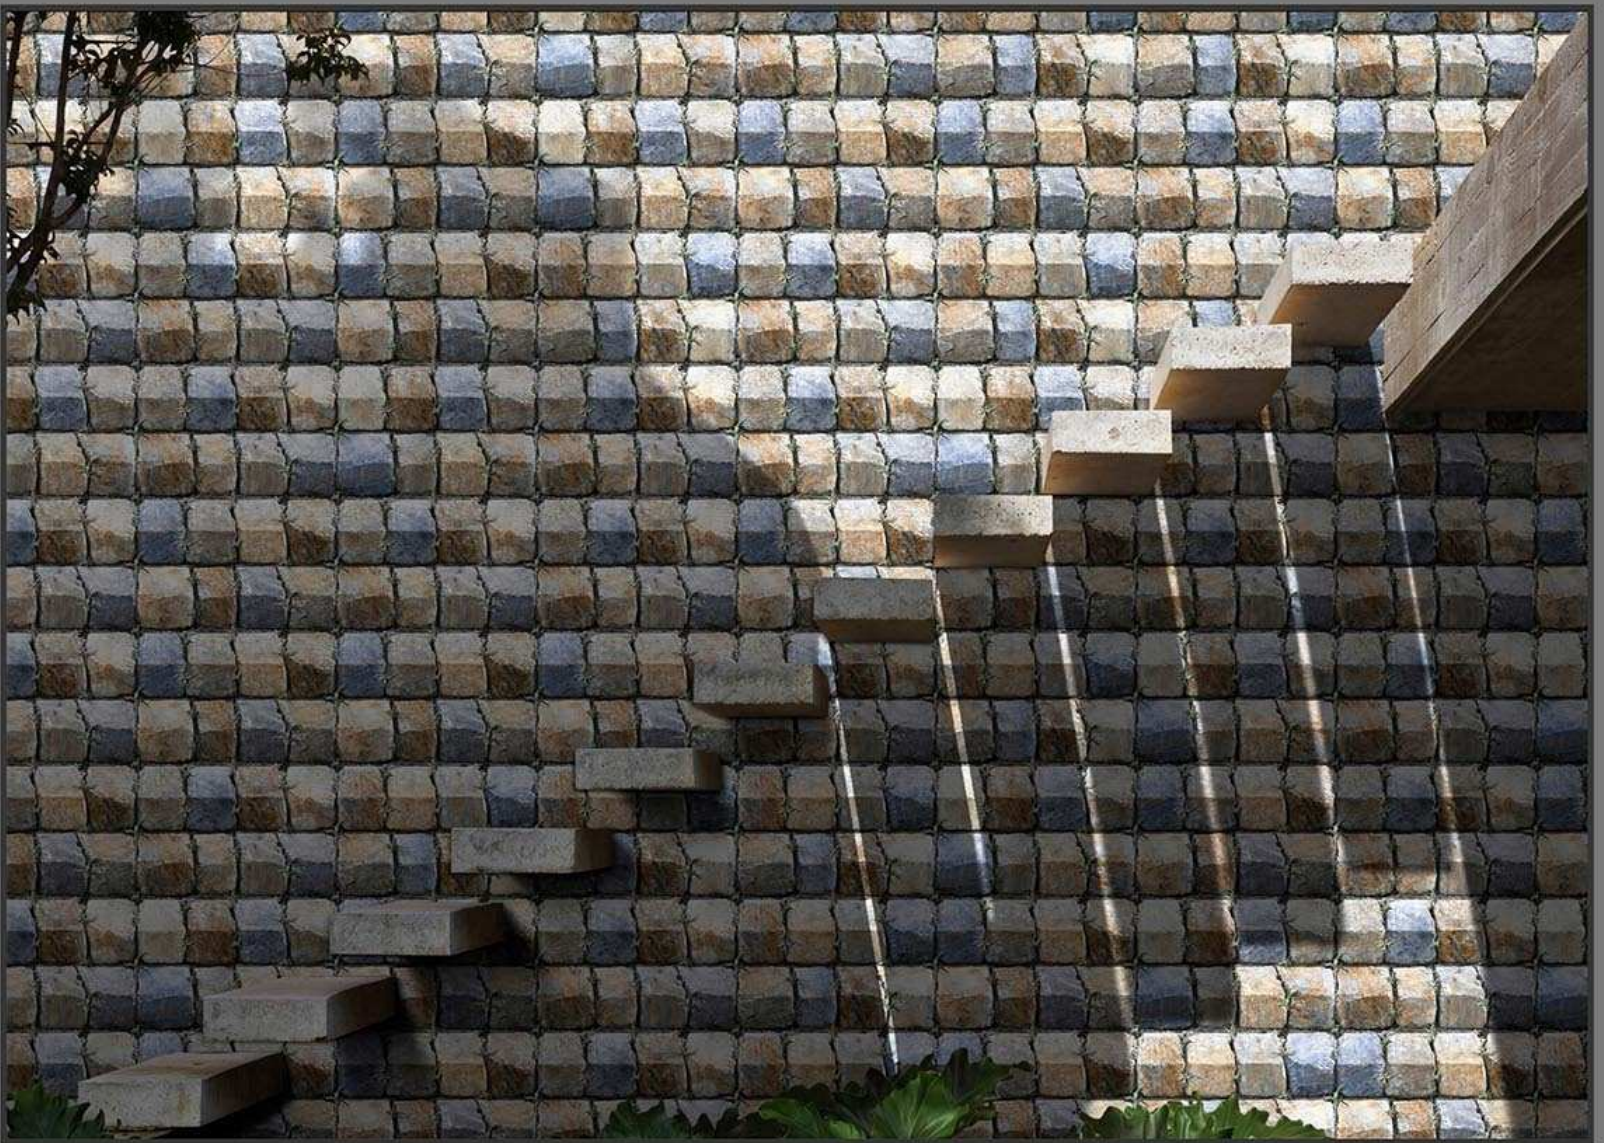

MATT
263

GLOSSY
363

300 X 450 MM
DIGITAL WALL TILES

ELEVATION

MADE IN INDIA