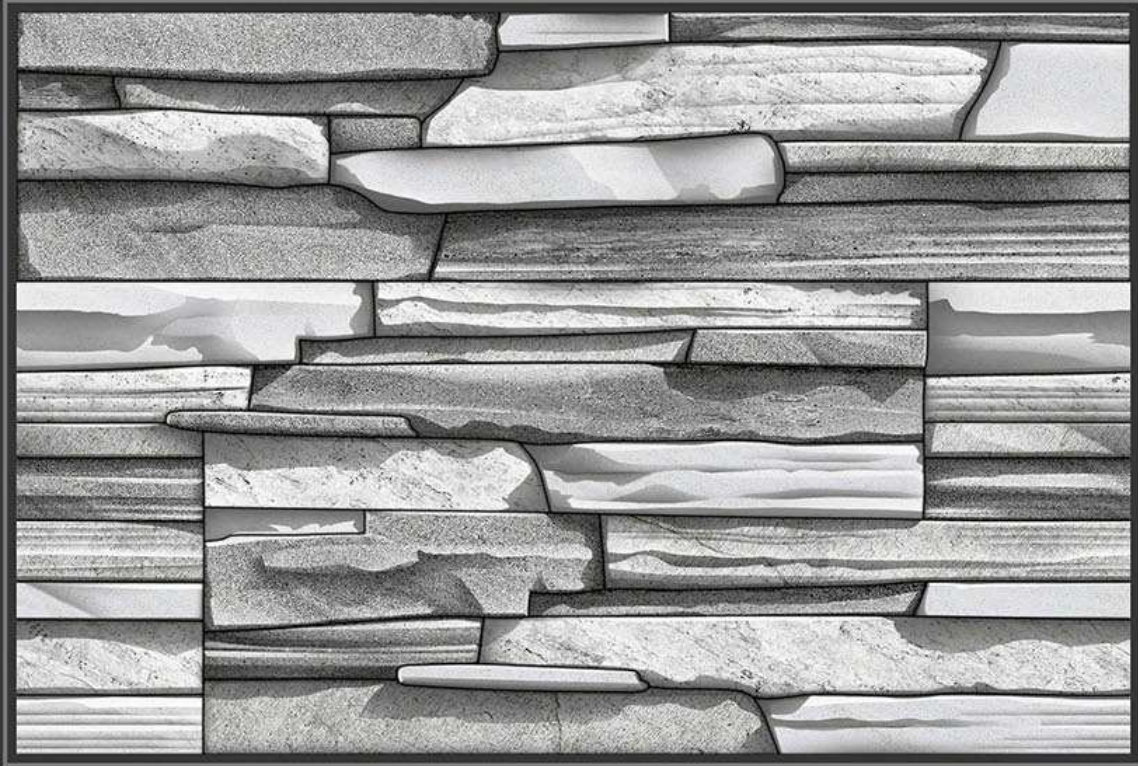

MATT
252

GLOSSY
352

300 X 450 MM
DIGITAL WALL TILES

ELEVATION

MADE IN INDIA