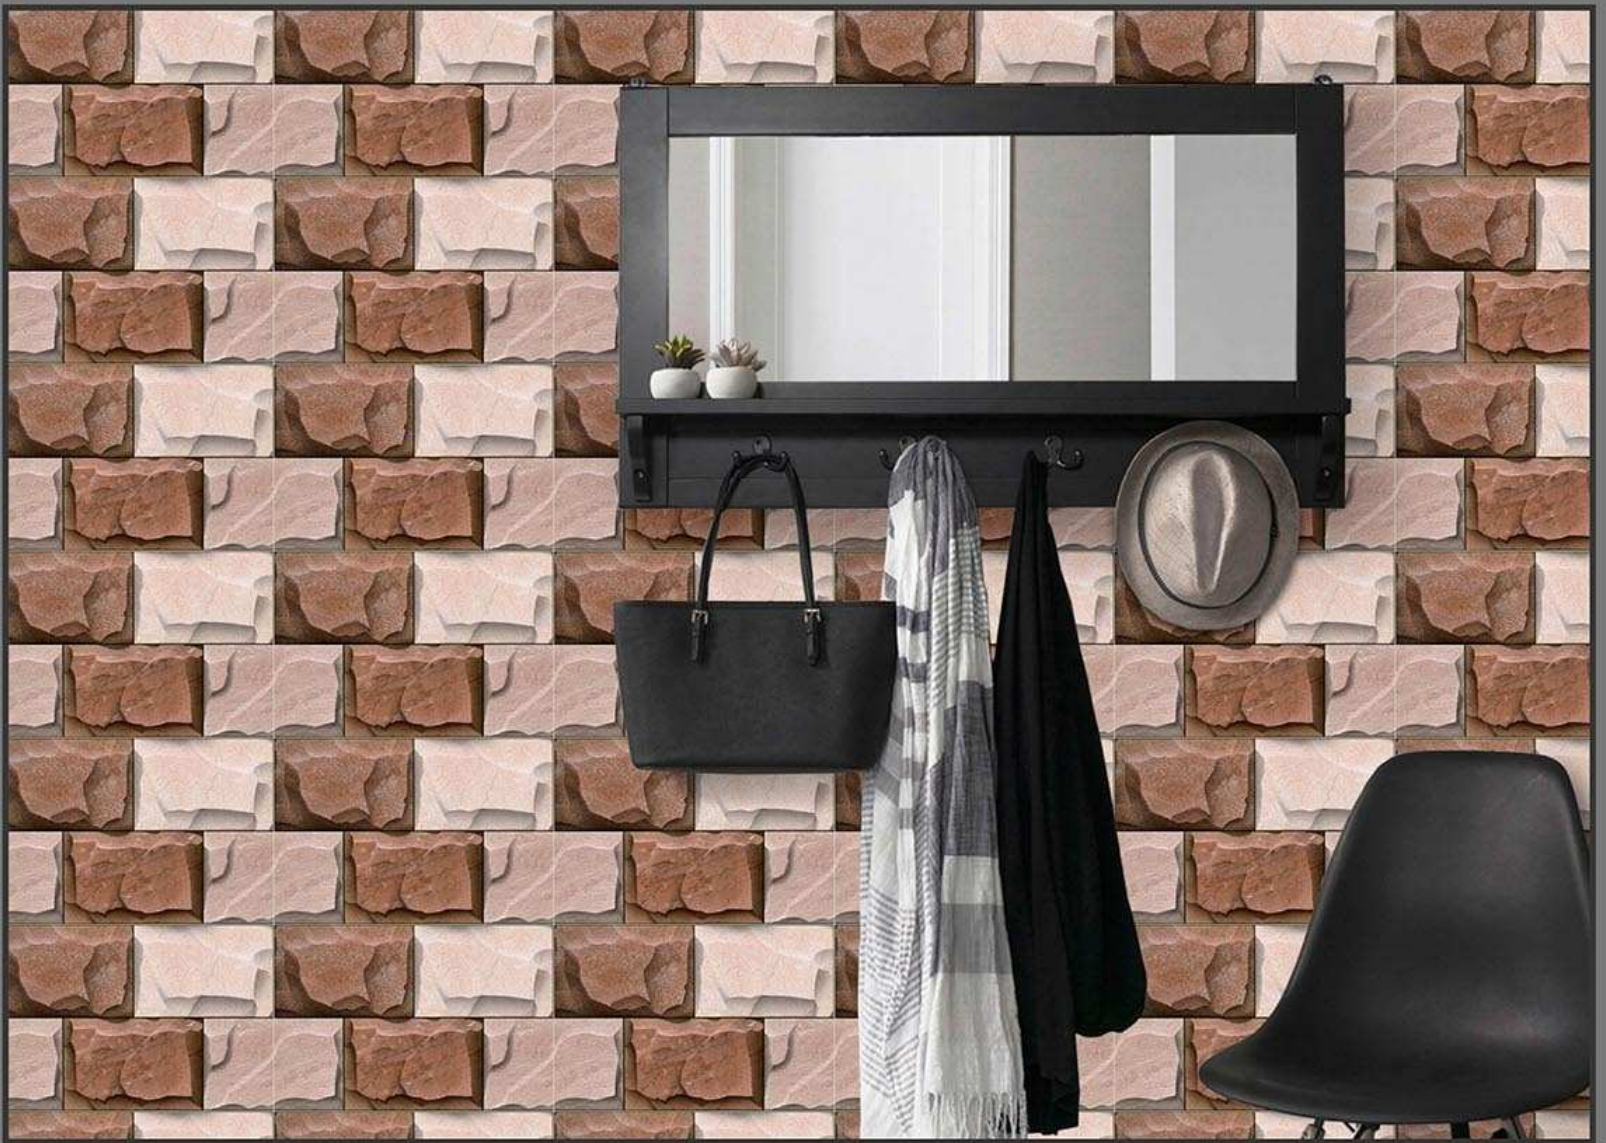

MATT
233

GLOSSY
333

300 X 450 MM
DIGITAL WALL TILES

ELEVATION

MADE IN INDIA