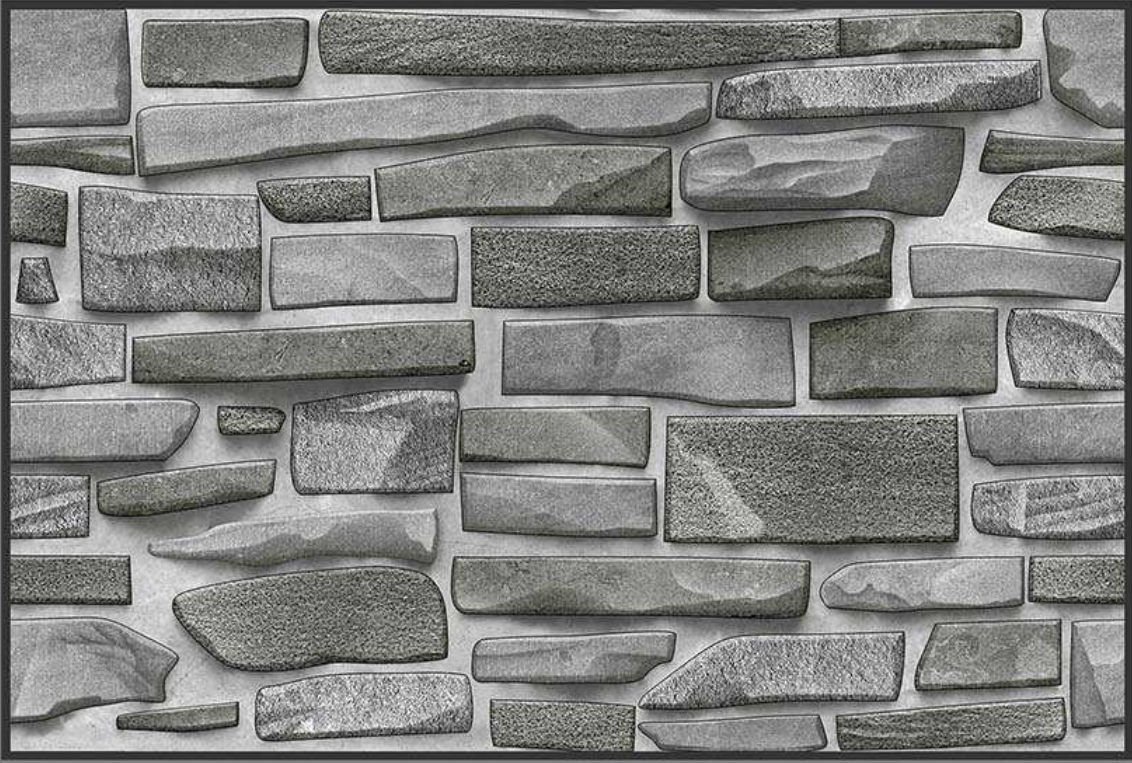

300 X 450 MM
DIGITAL WALL TILES

ELEVATION

MADE IN INDIA

MATT
238

GLOSSY
338

300 X 450 MM
DIGITAL WALL TILES

ELEVATION

MADE IN INDIA