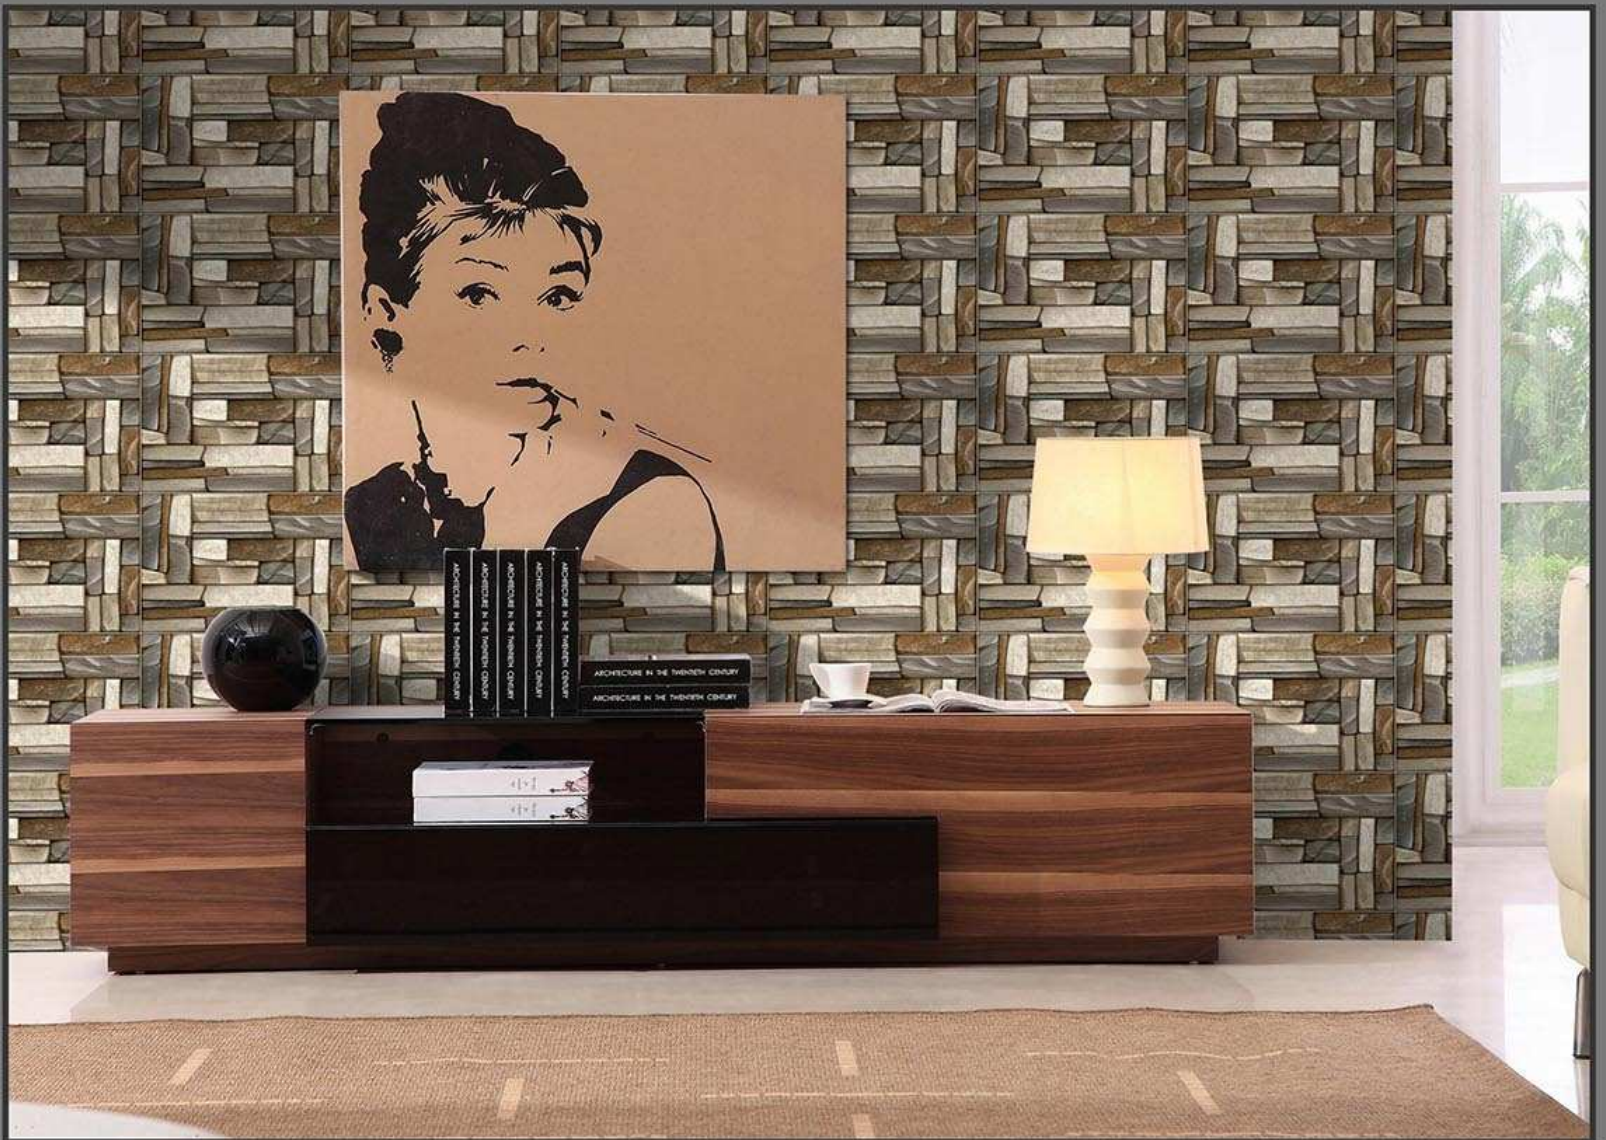

GLOSSY
342

300 X 450 MM
DIGITAL WALL TILES

ELEVATION

MADE IN INDIA

MATT
243

GLOSSY
343

300 X 450 MM
DIGITAL WALL TILES

ELEVATION