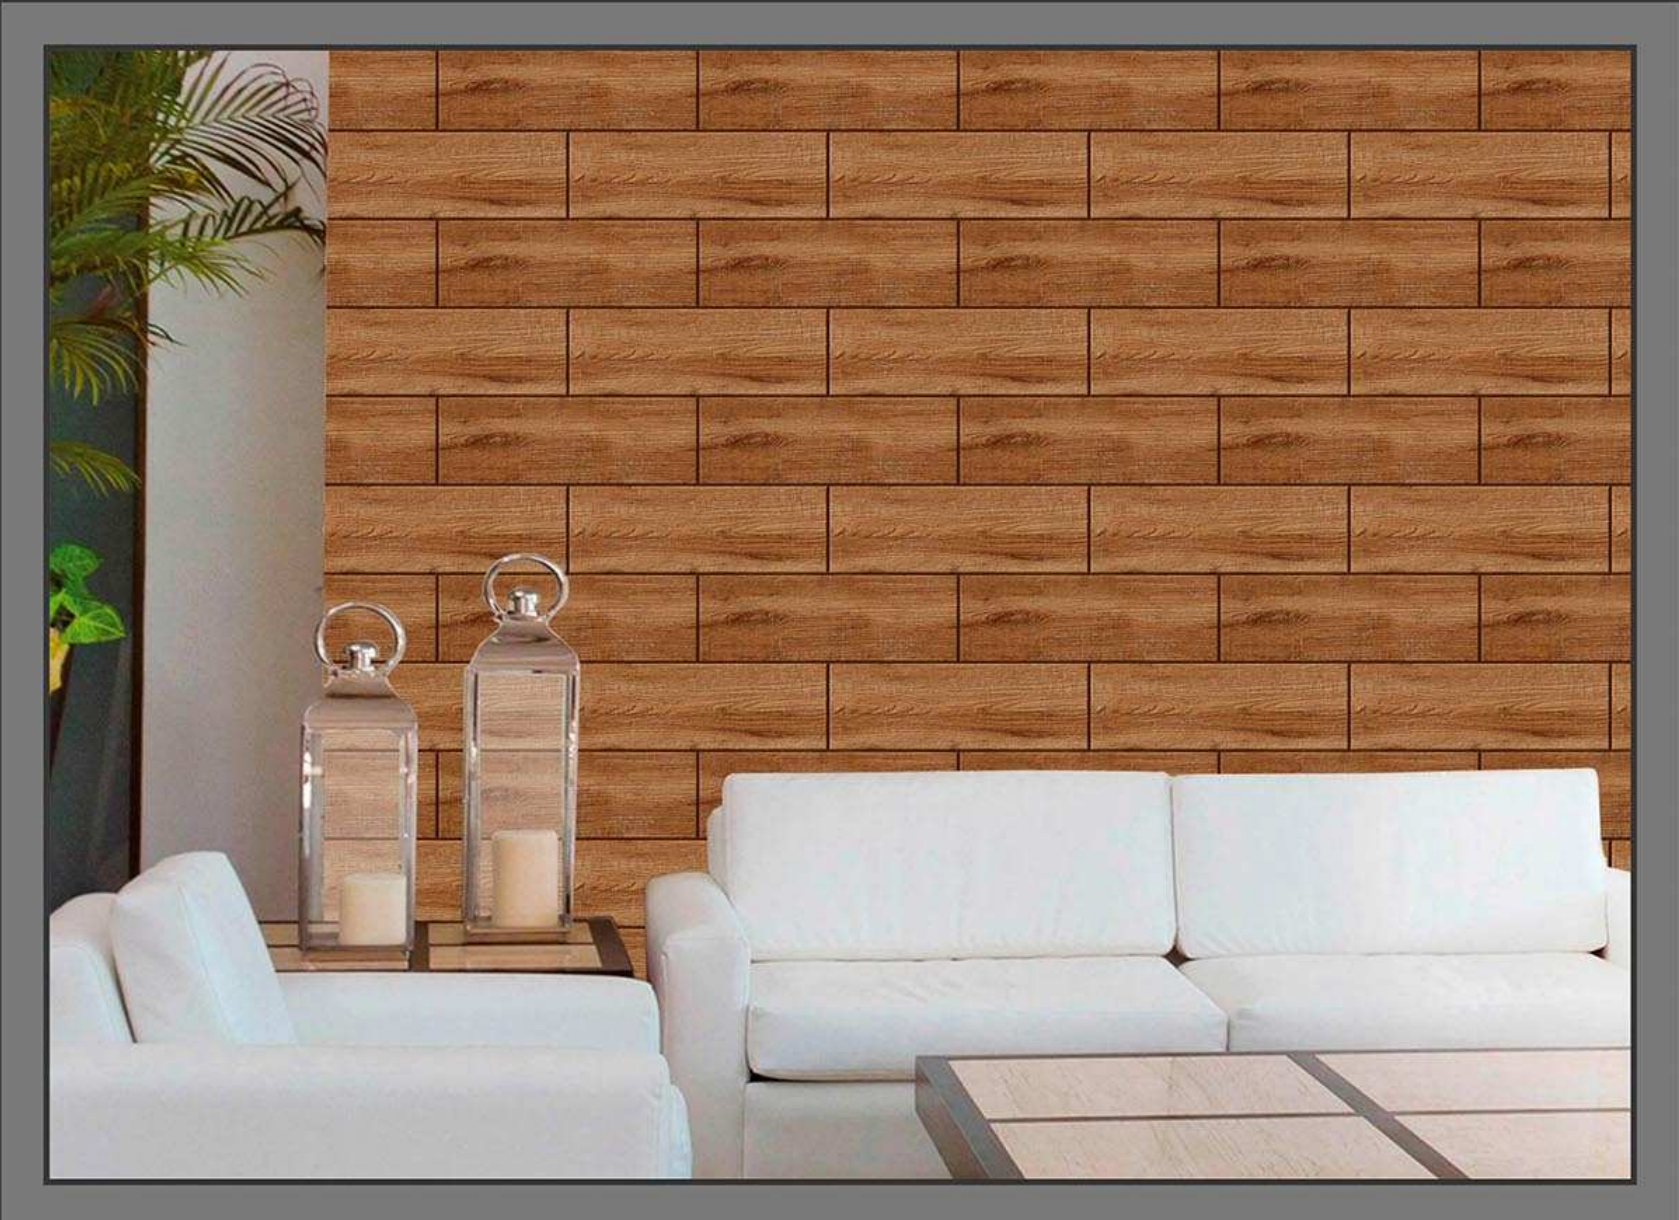

MATT
255

GLOSSY
355

300 X 450 MM
DIGITAL WALL TILES

ELEVATION

MADE IN INDIA

MATT
256

GLOSSY
356

300 X 450 MM
DIGITAL WALL TILES