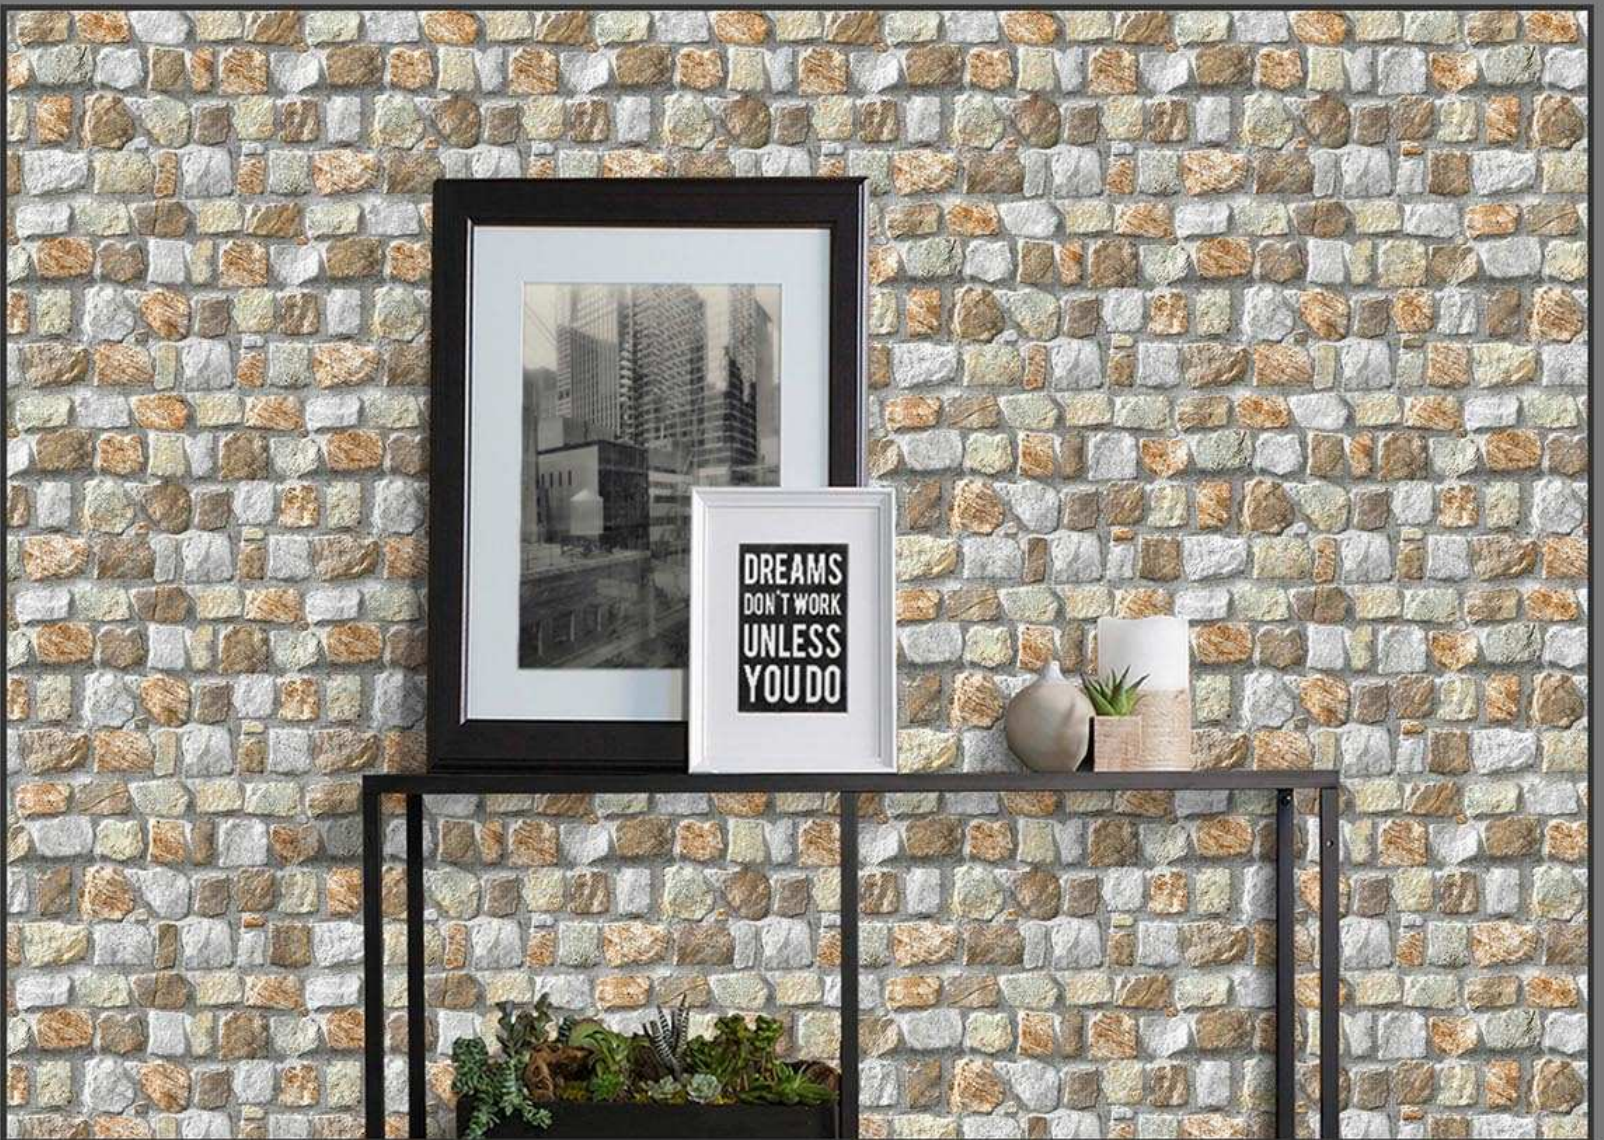

MADE IN INDIA

MATT
268

GLOSSY
368

300 X 450 MM
DIGITAL WALL TILES

ELEVATION

MADE IN INDIA

MATT
269

GLOSSY
369