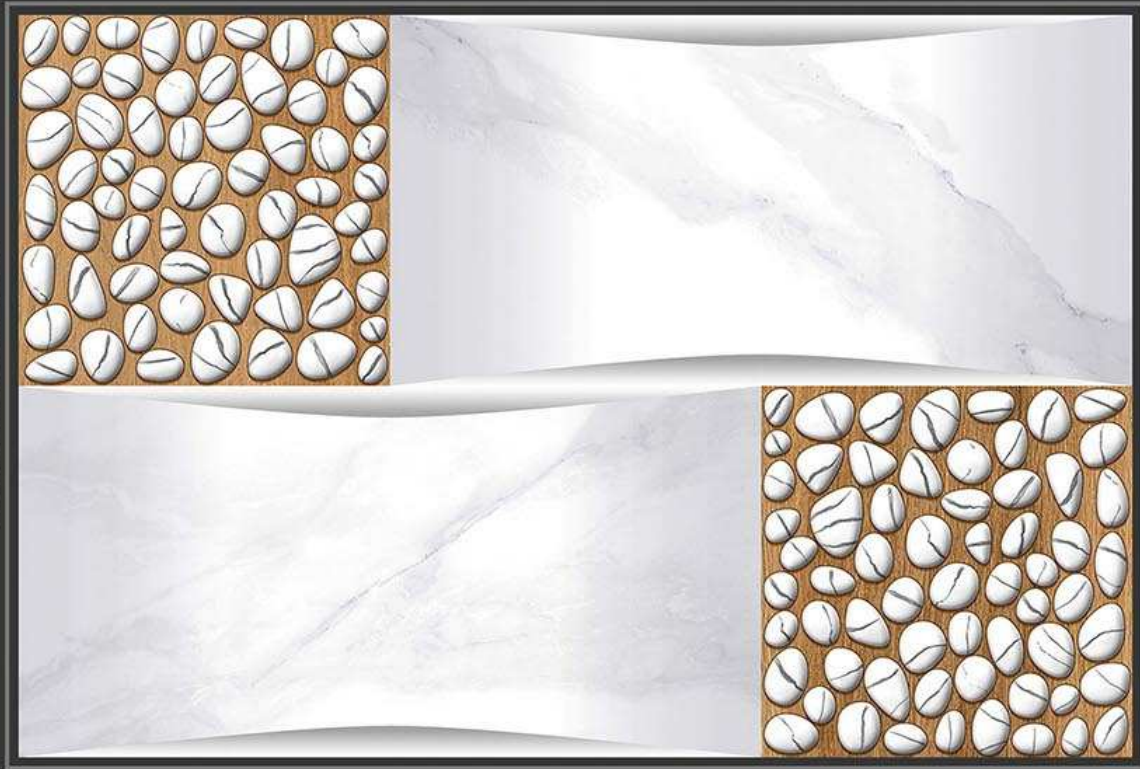

GLOSSY
375

300 X 450 MM
DIGITAL WALL TILES

ELEVATION

MADE IN INDIA

MATT
276

GLOSSY
376

300 X 450 MM
DIGITAL WALL TILES

ELEVATION