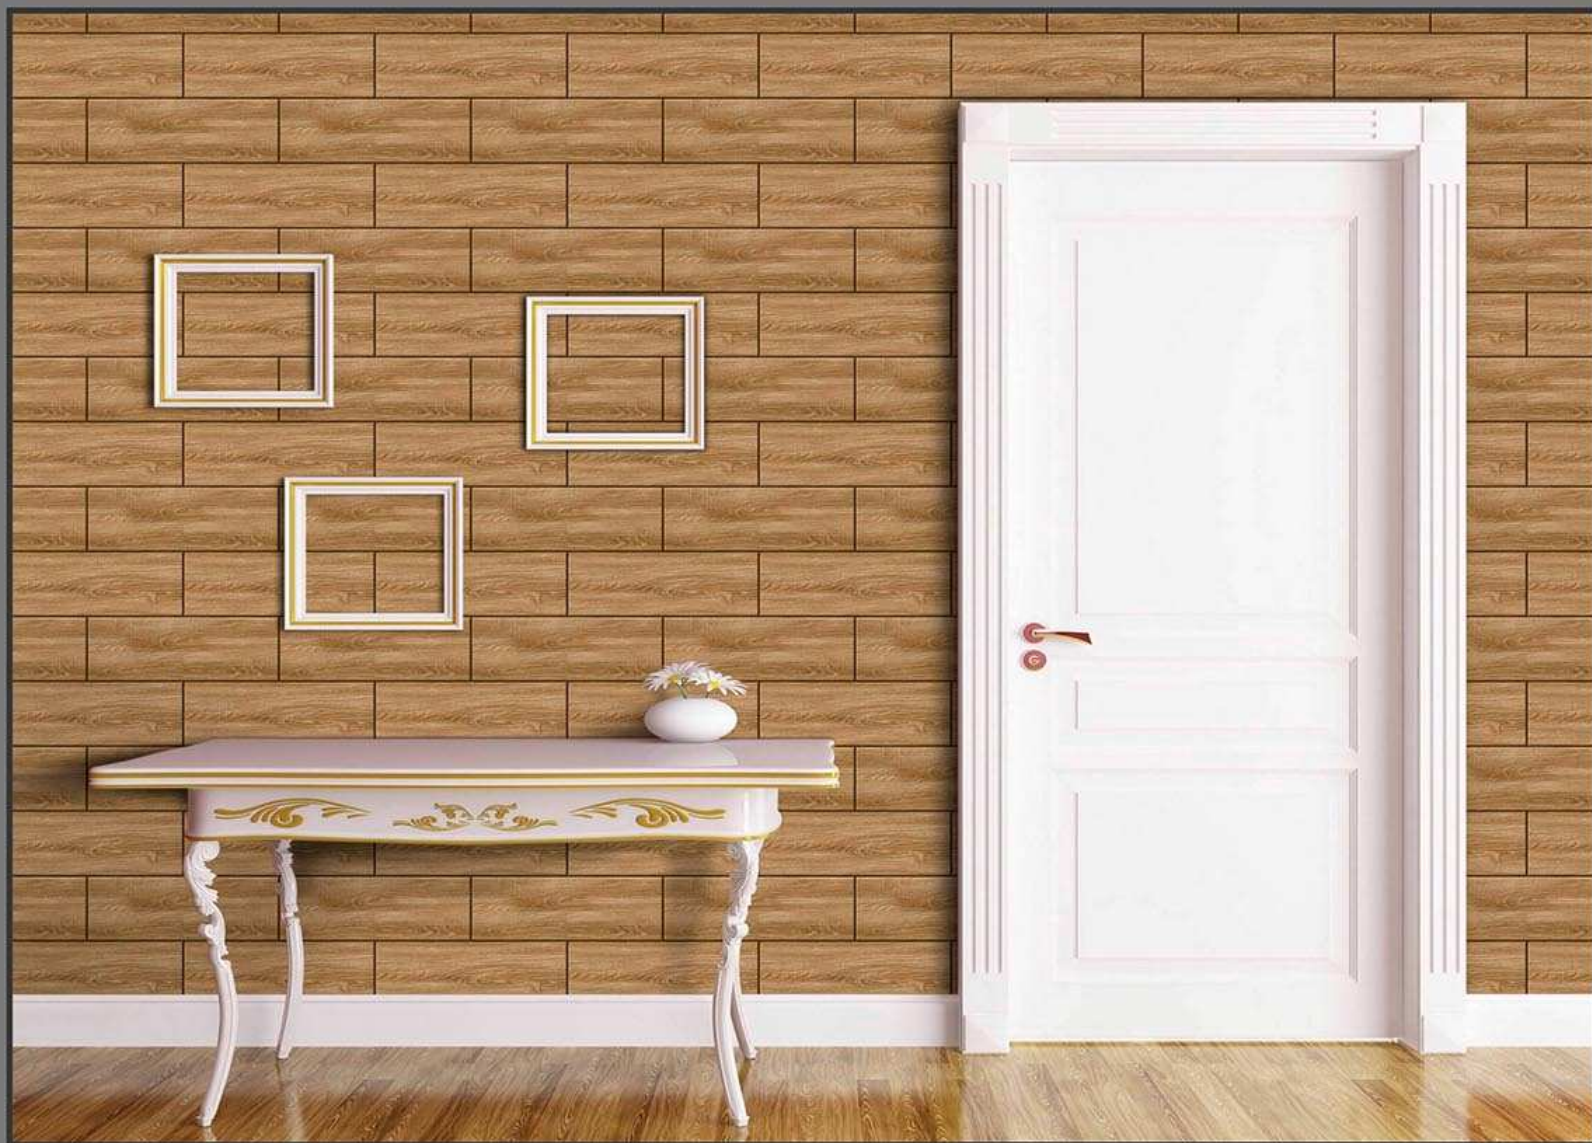

MATT
257

GLOSSY
357

300 X 450 MM
DIGITAL WALL TILES

ELEVATION

MADE IN INDIA