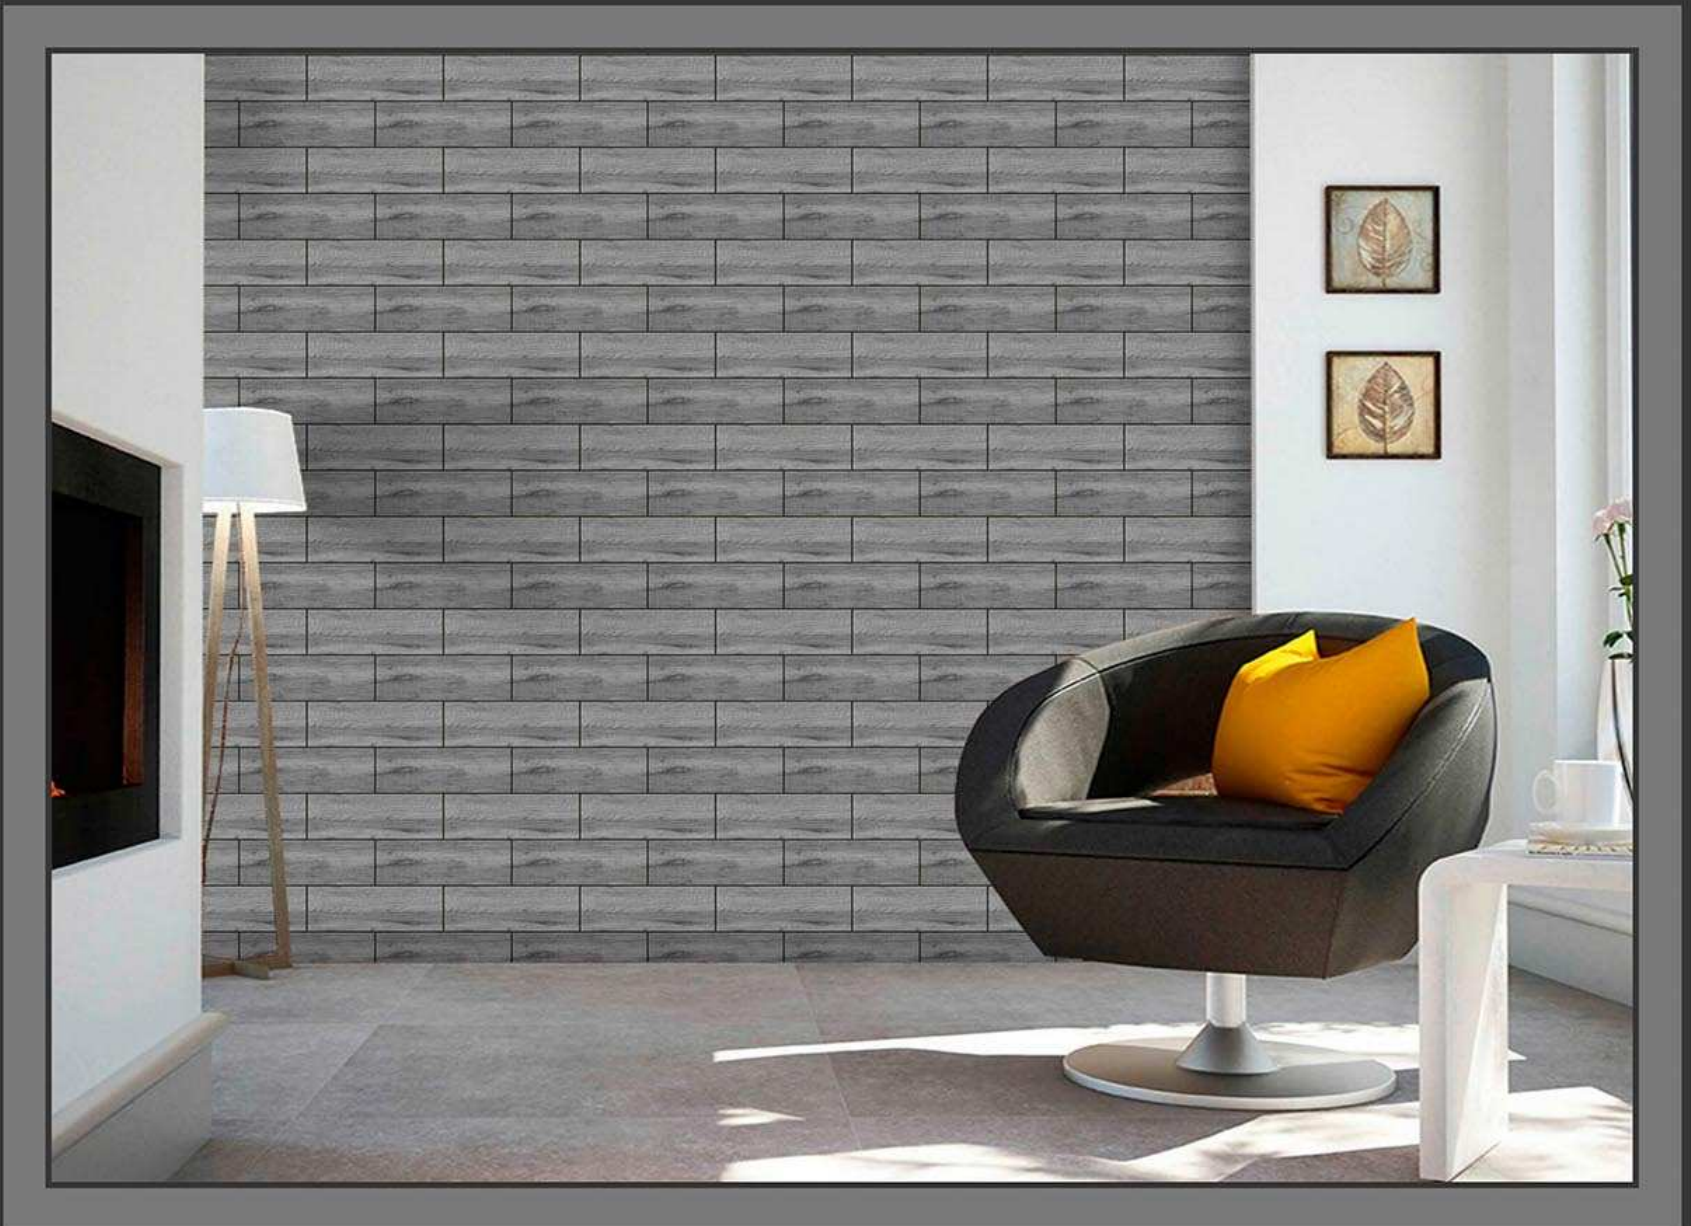

MATT
255

GLOSSY
355

300 X 450 MM
DIGITAL WALL TILES

ELEVATION

MADE IN INDIA