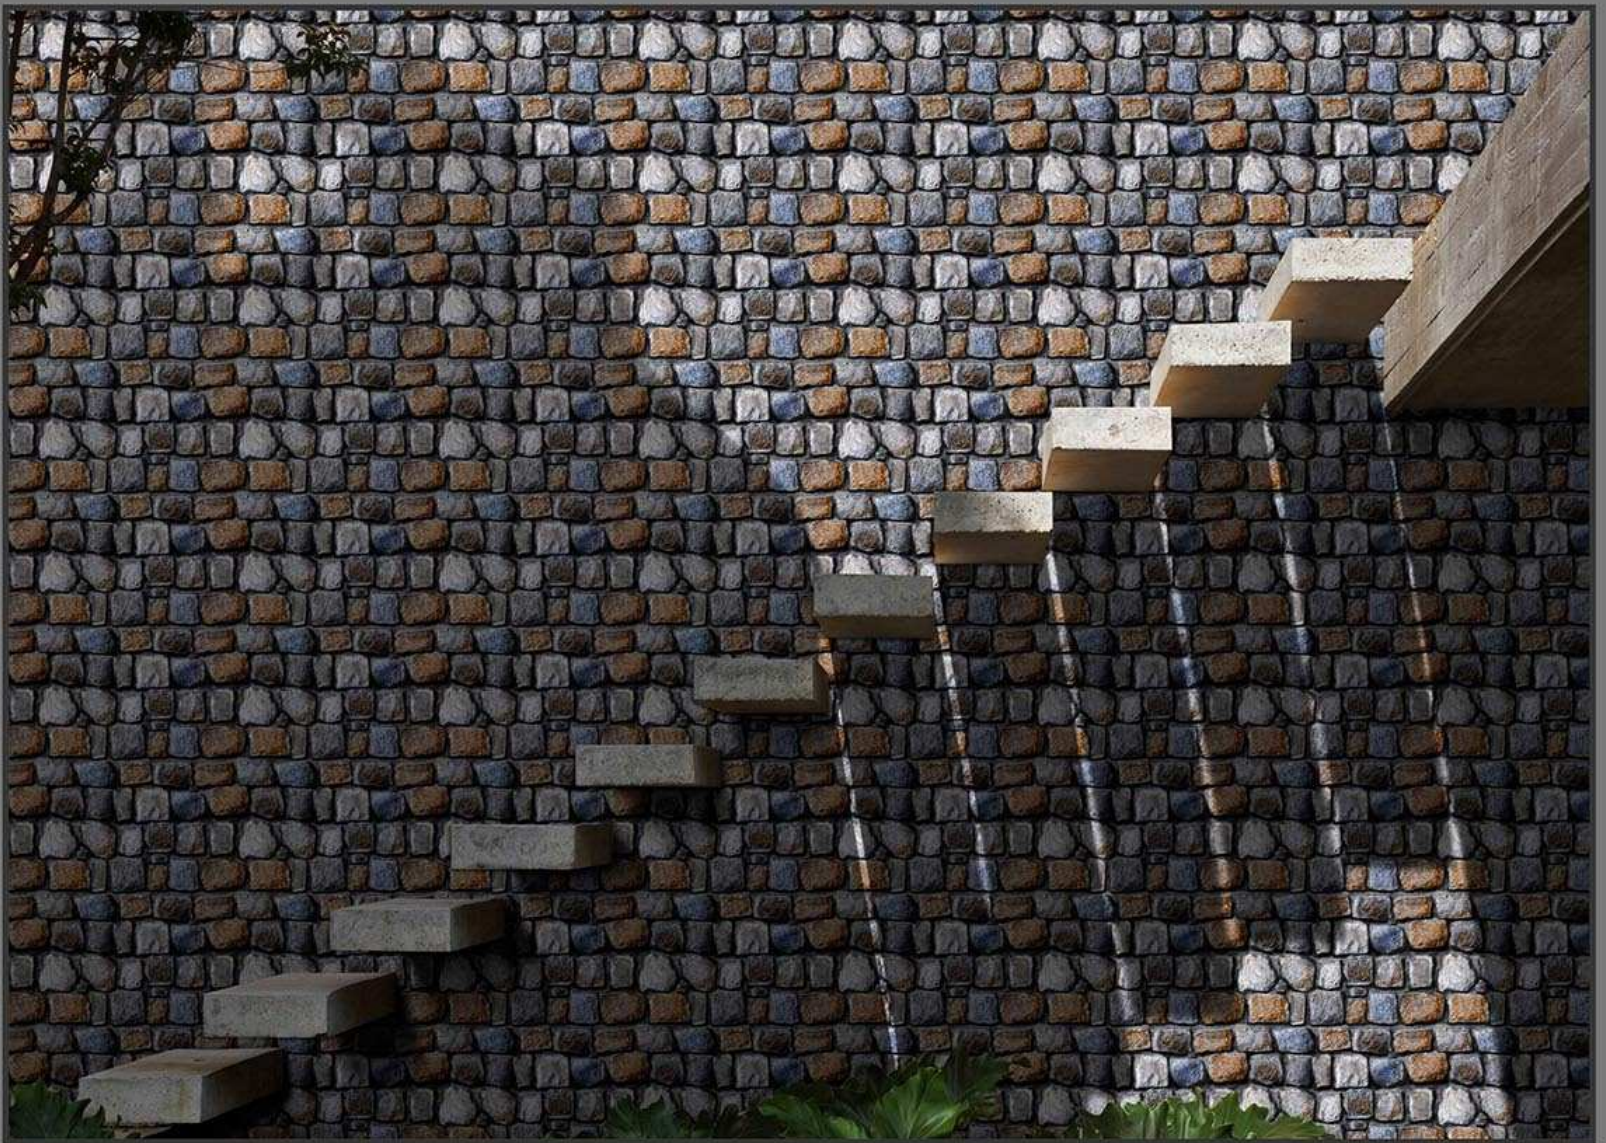

MATT
271

GLOSSY
371

300 X 450 MM
DIGITAL WALL TILES

ELEVATION

MADE IN INDIA

MATT
272

GLOSSY
372

300 X 450 MM
DIGITAL WALL TILES