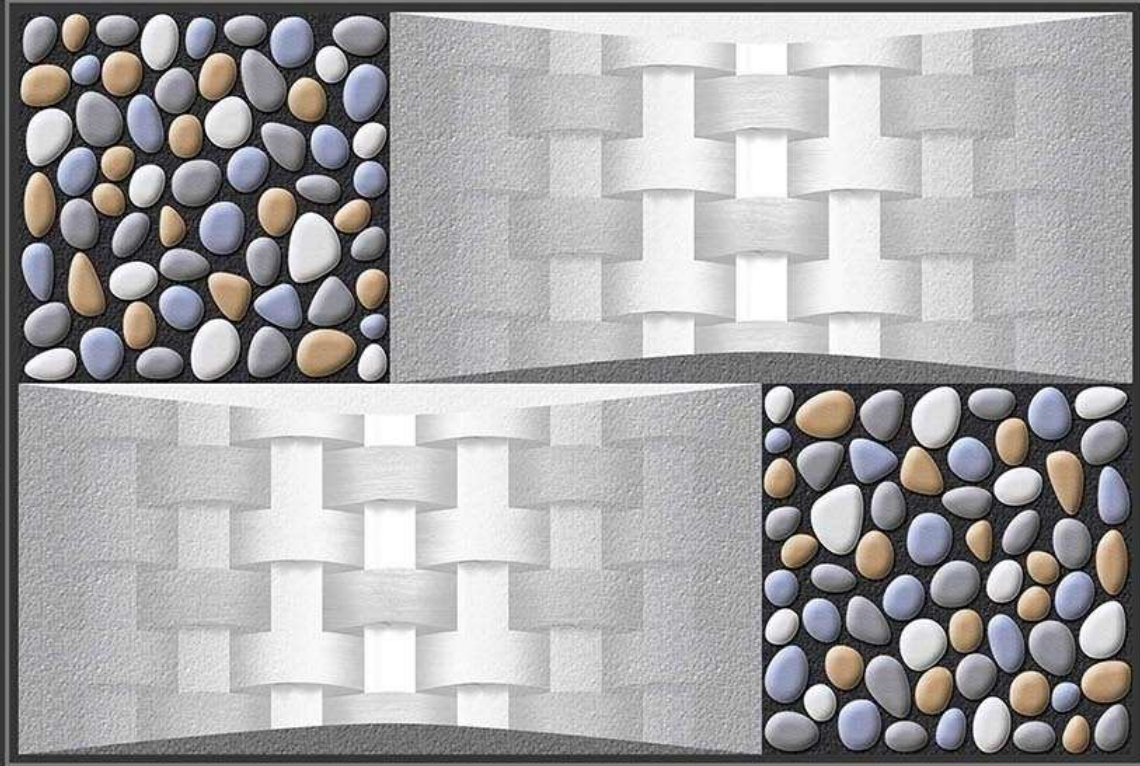

MADE IN INDIA

MATT
277

GLOSSY
377

300 X 450 MM
DIGITAL WALL TILES

ELEVATION

MADE IN INDIA

MATT
278

GLOSSY
378