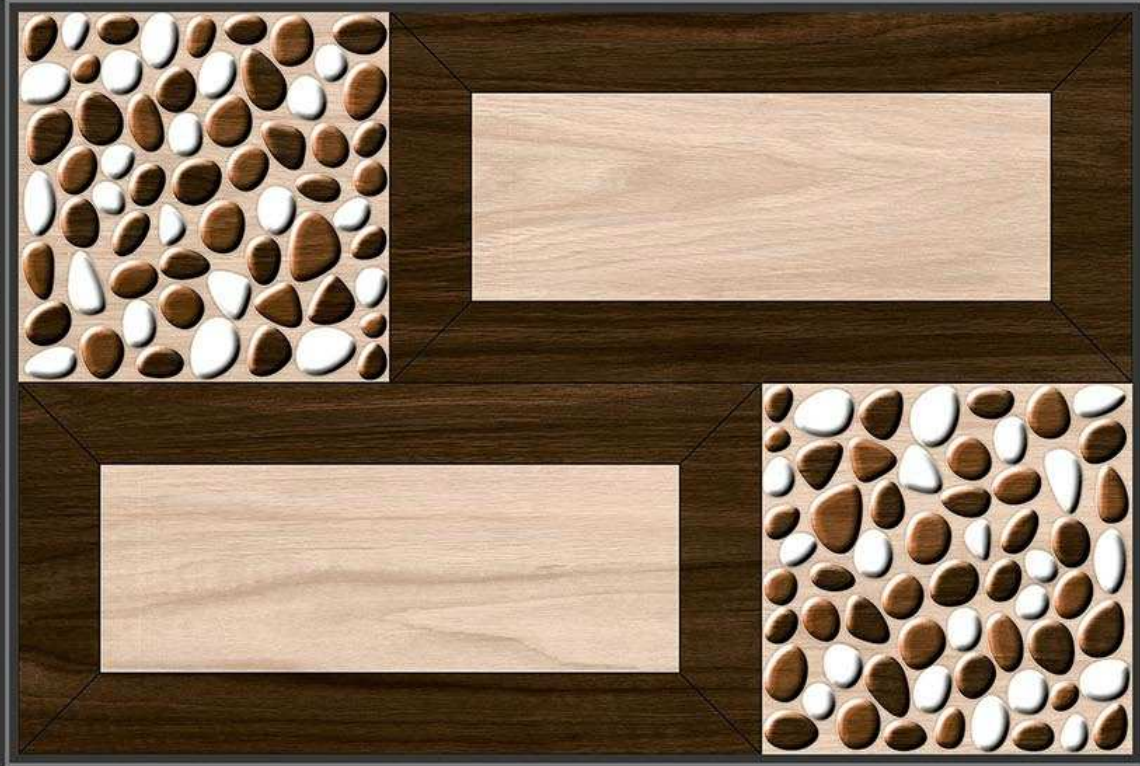

MATT
274

GLOSSY
374

300 X 450 MM
DIGITAL WALL TILES

ELEVATION

MADE IN INDIA