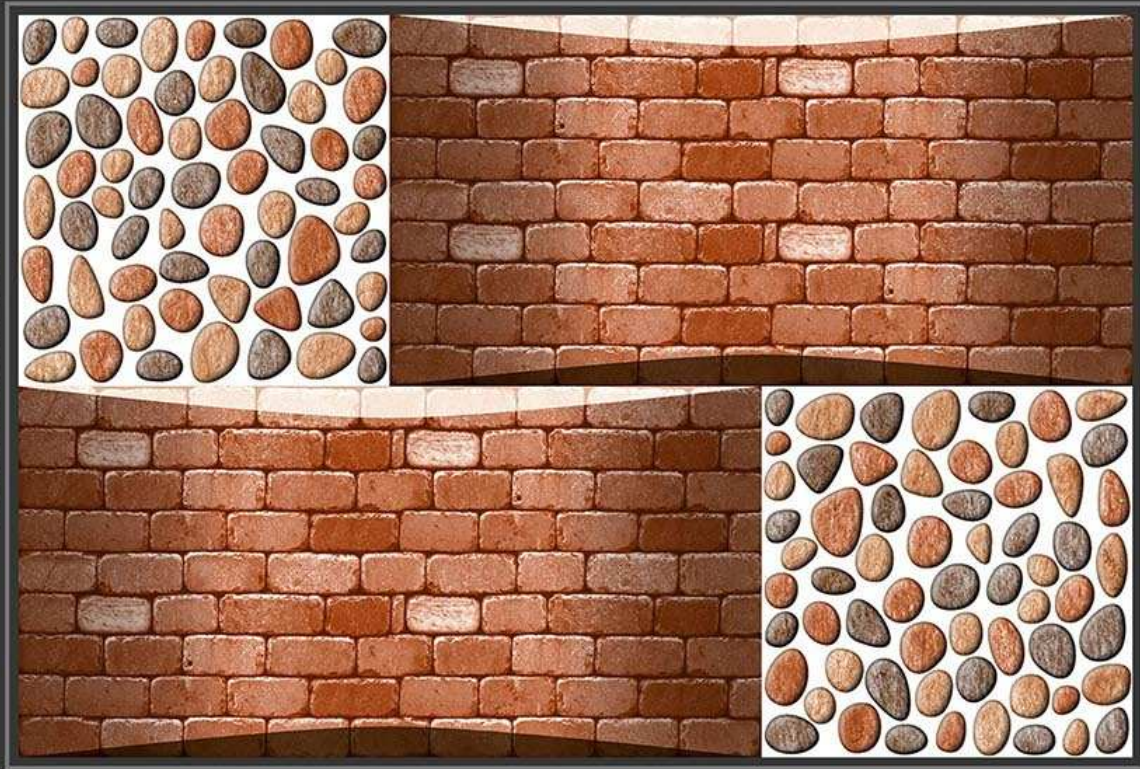

MATT
275

GLOSSY
375

300 X 450 MM
DIGITAL WALL TILES

ELEVATION

MADE IN INDIA