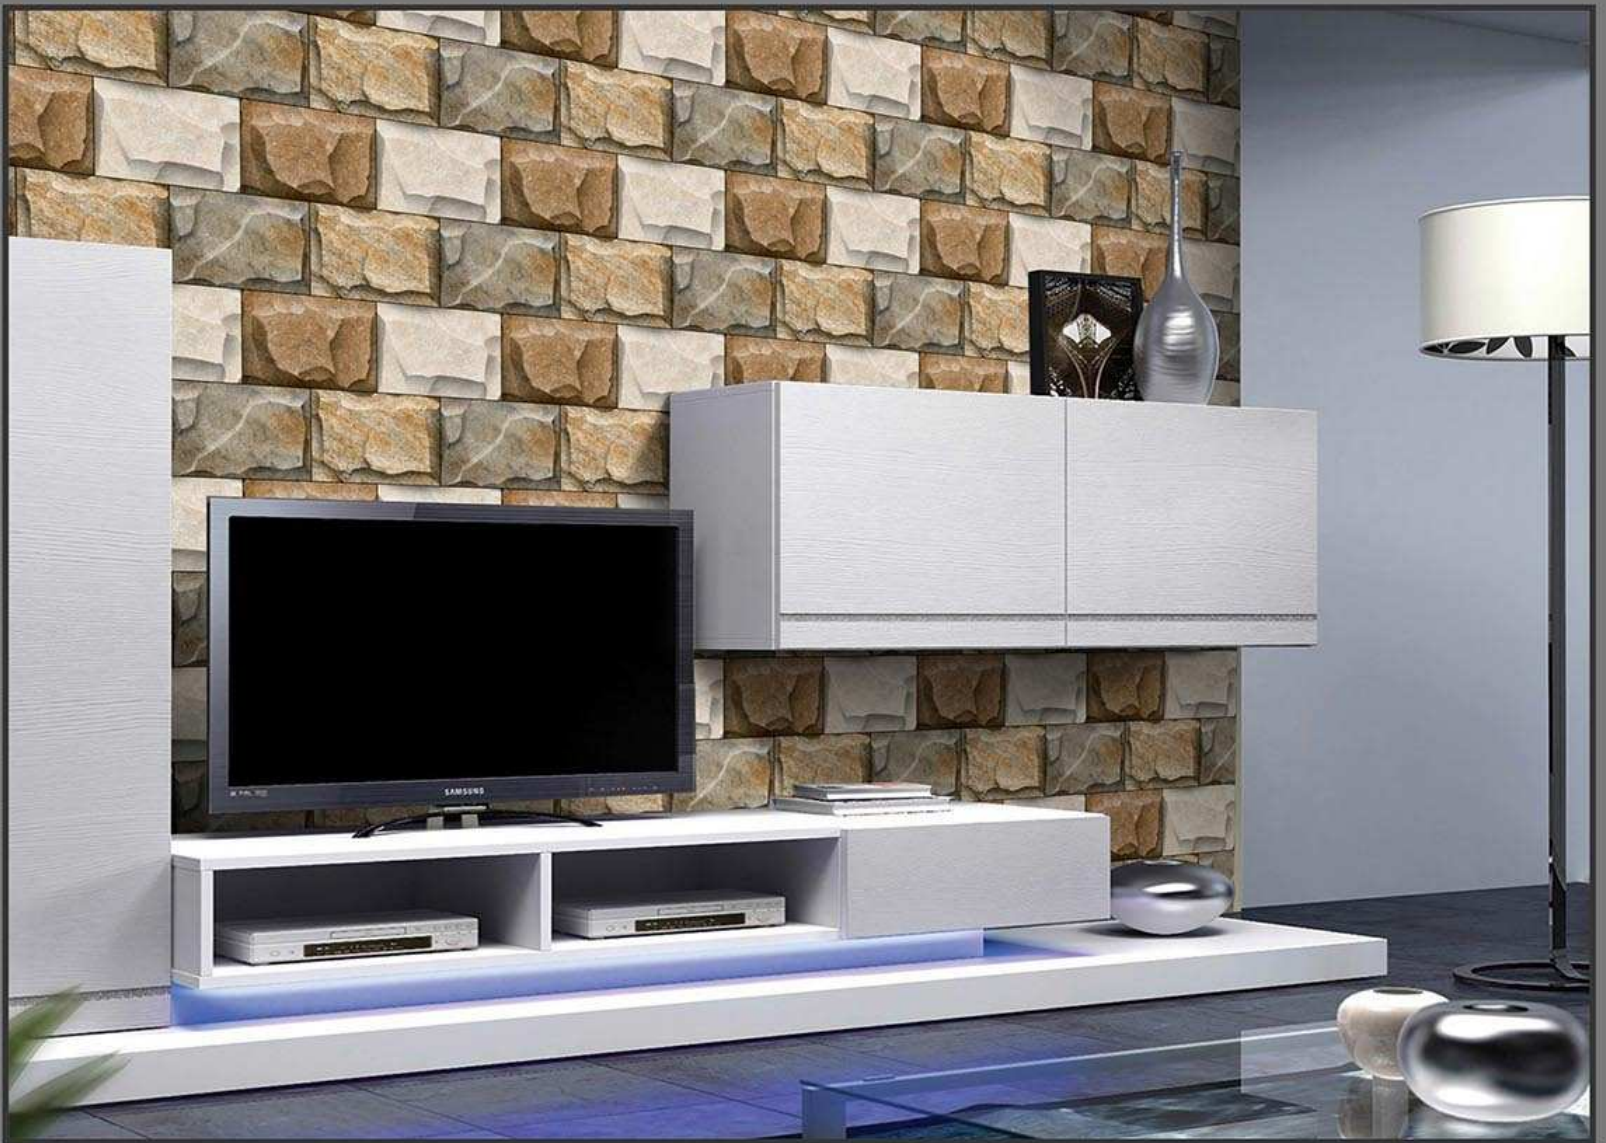

MATT
236

GLOSSY
336

300 X 450 MM
DIGITAL WALL TILES

ELEVATION

MADE IN INDIA