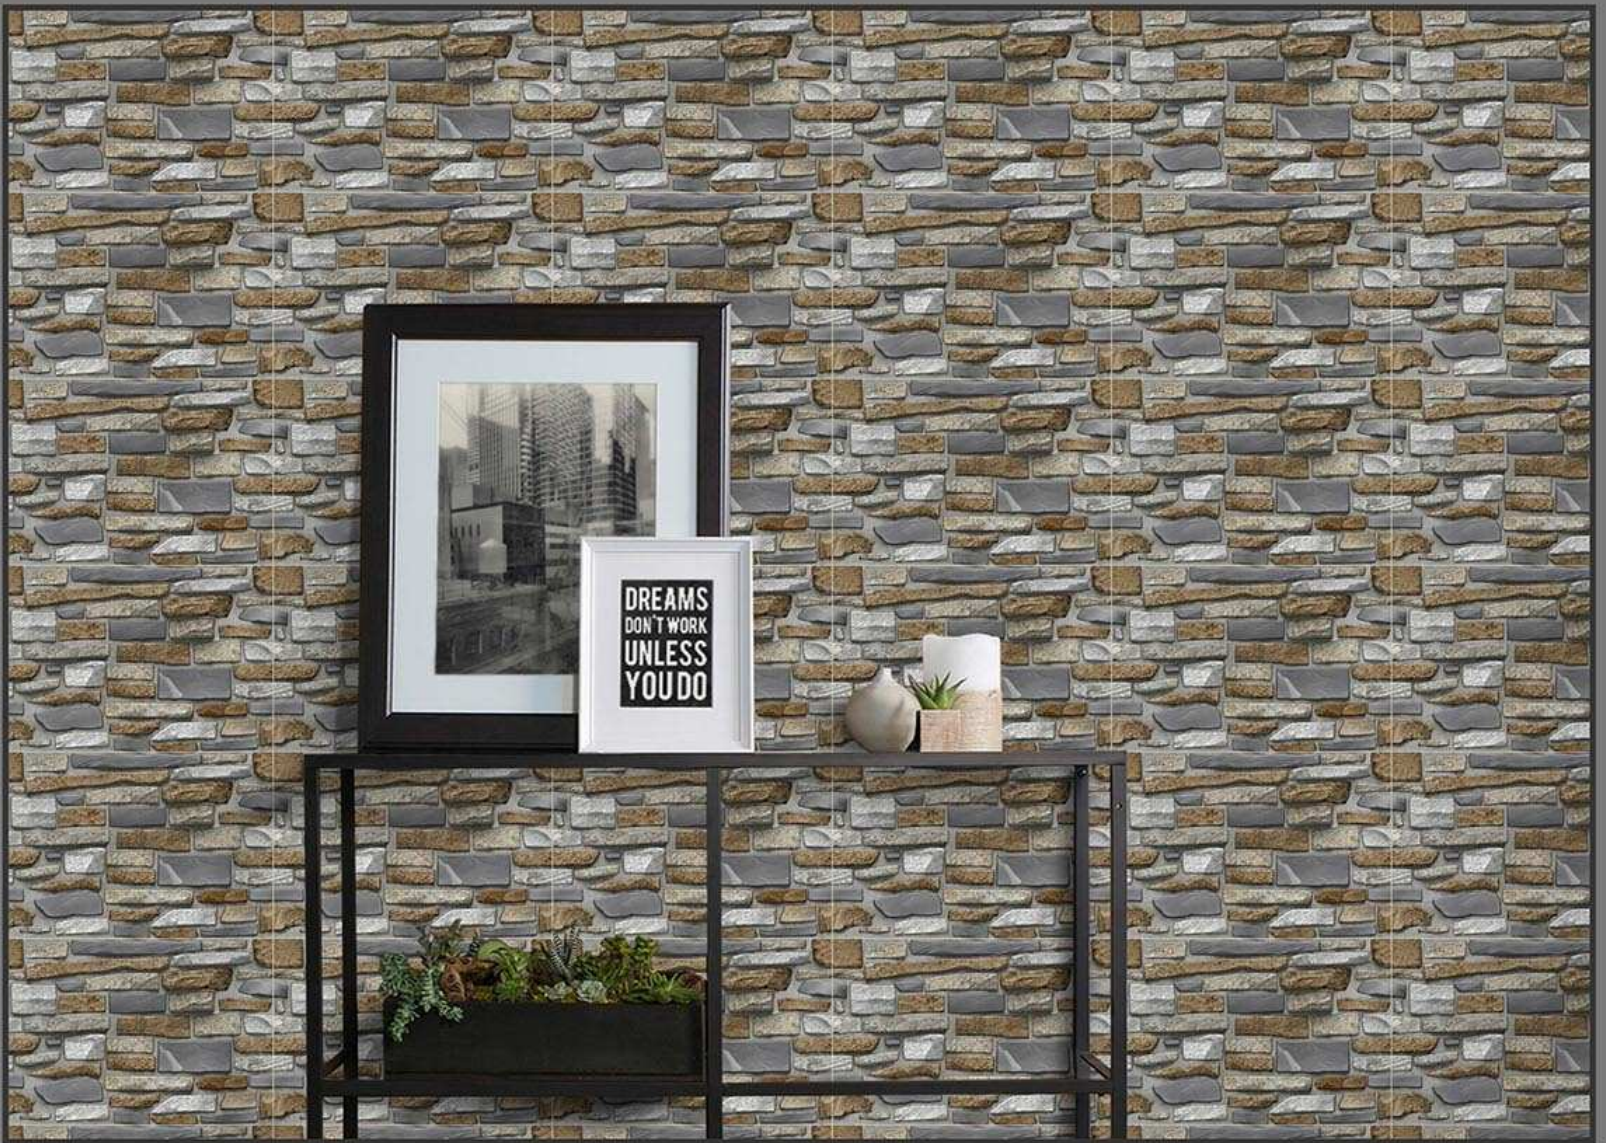

MATT
239

GLOSSY
339

300 X 450 MM
DIGITAL WALL TILES

ELEVATION

MADE IN INDIA