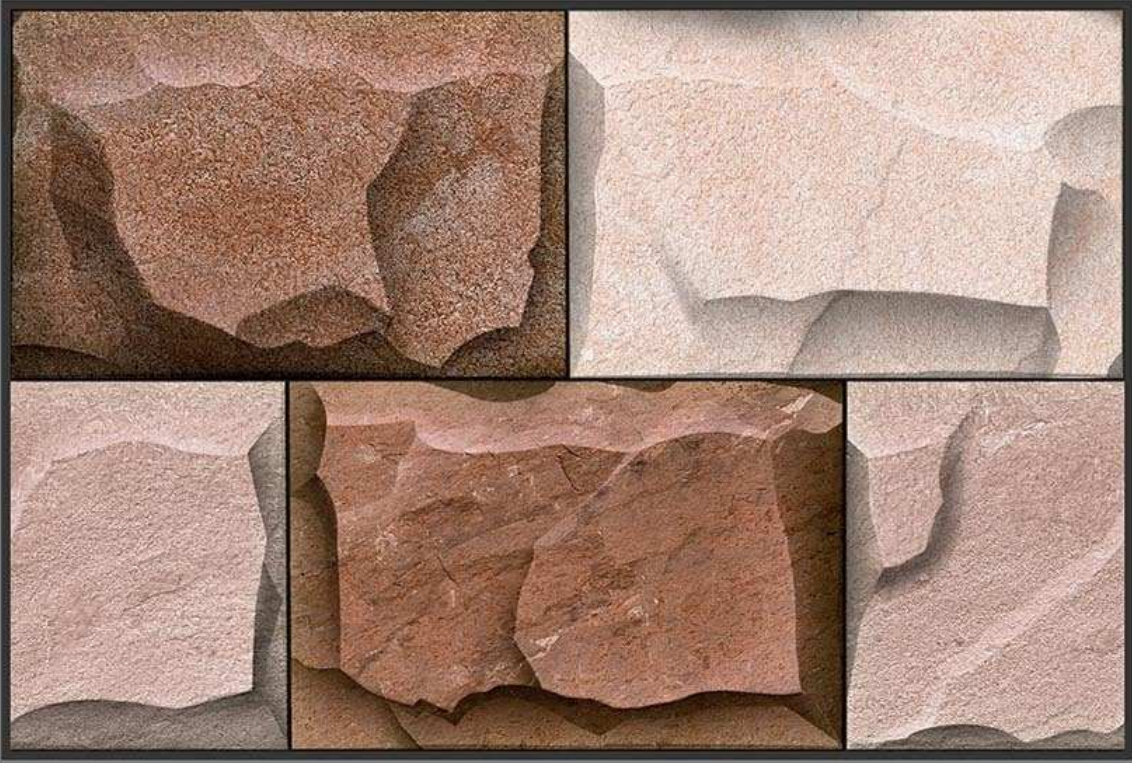

MATT
233

GLOSSY
333

300 X 450 MM
DIGITAL WALL TILES

ELEVATION

MADE IN INDIA