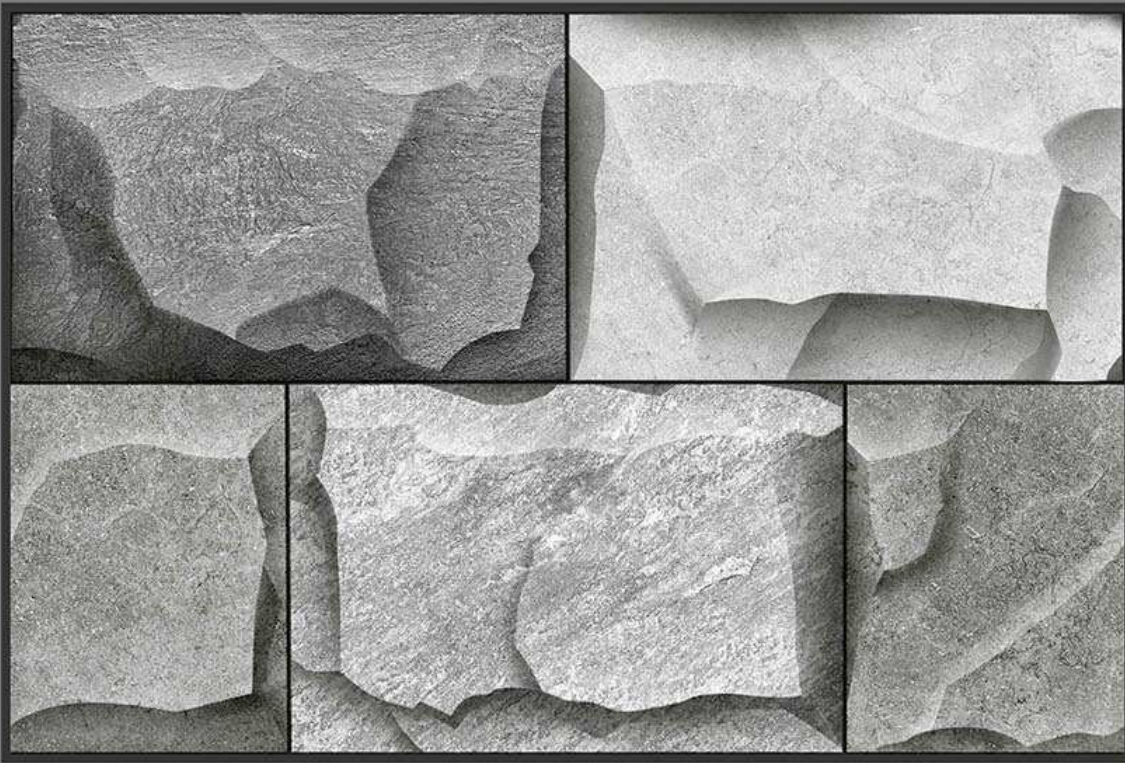

GLOSSY
333

300 X 450 MM
DIGITAL WALL TILES

ELEVATION

MADE IN INDIA

MATT
234

GLOSSY
334

300 X 450 MM
DIGITAL WALL TILES

ELEVATION