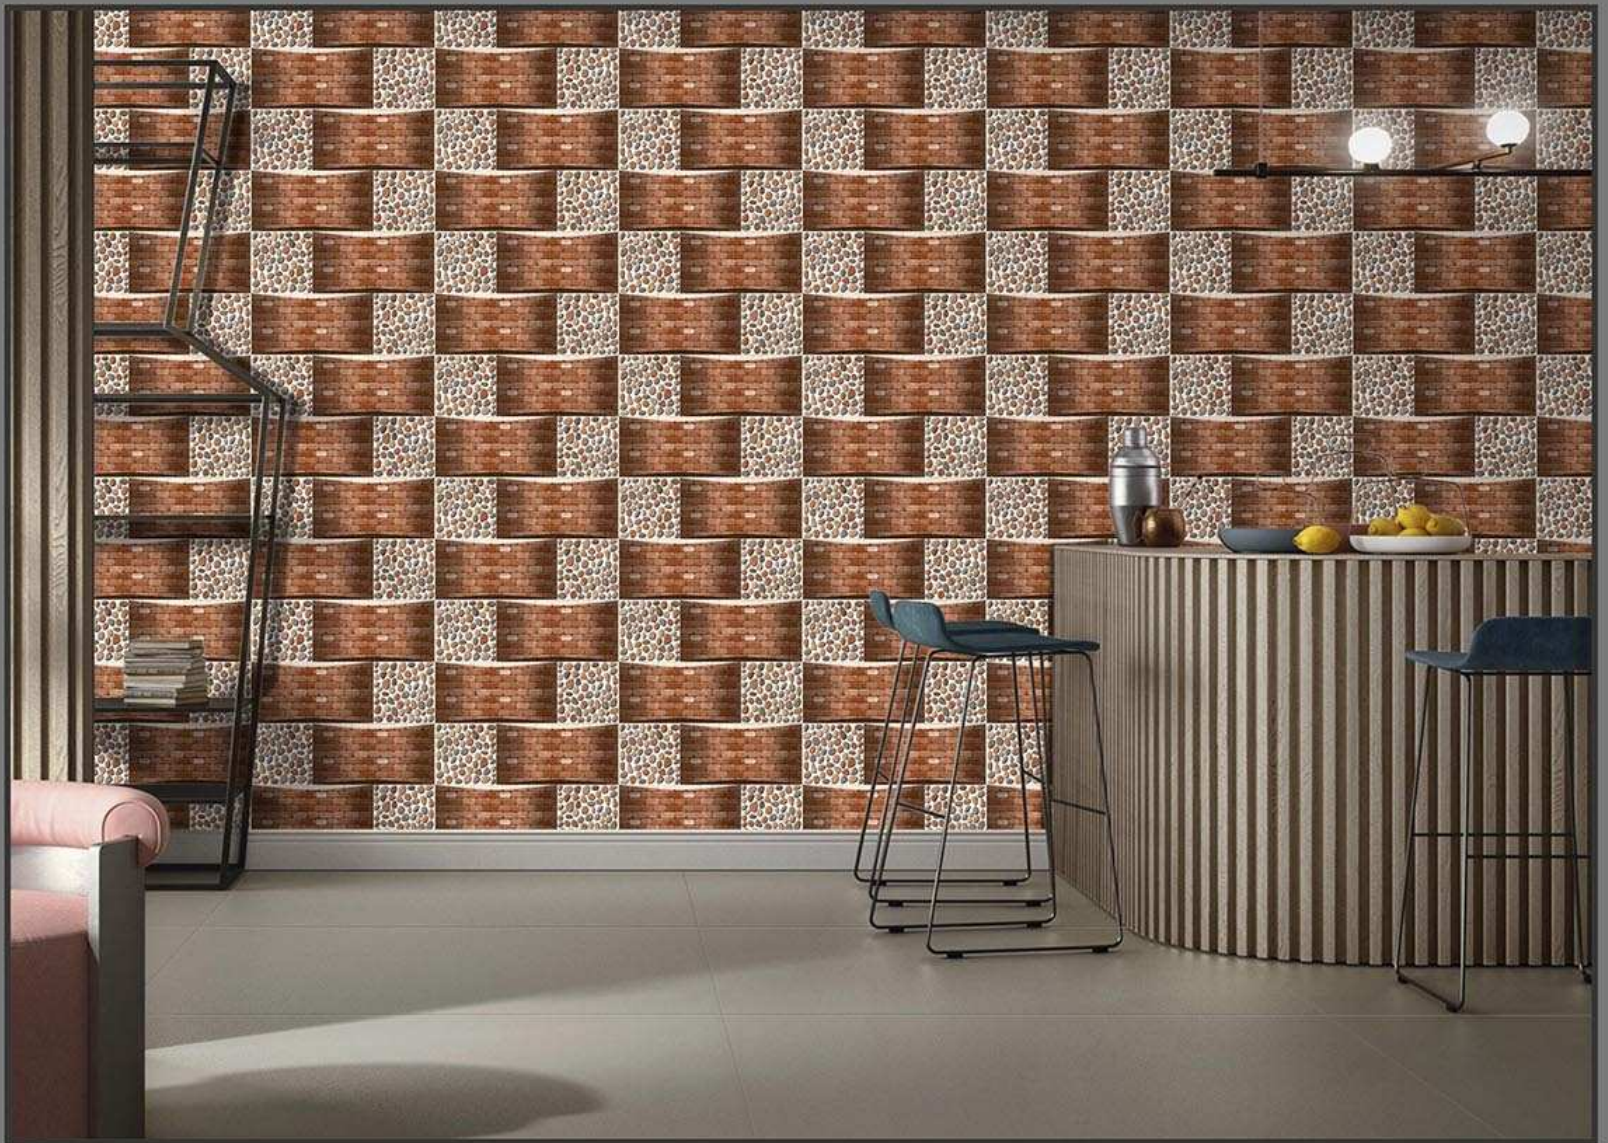

MATT
275

GLOSSY
375

300 X 450 MM
DIGITAL WALL TILES

ELEVATION

MADE IN INDIA