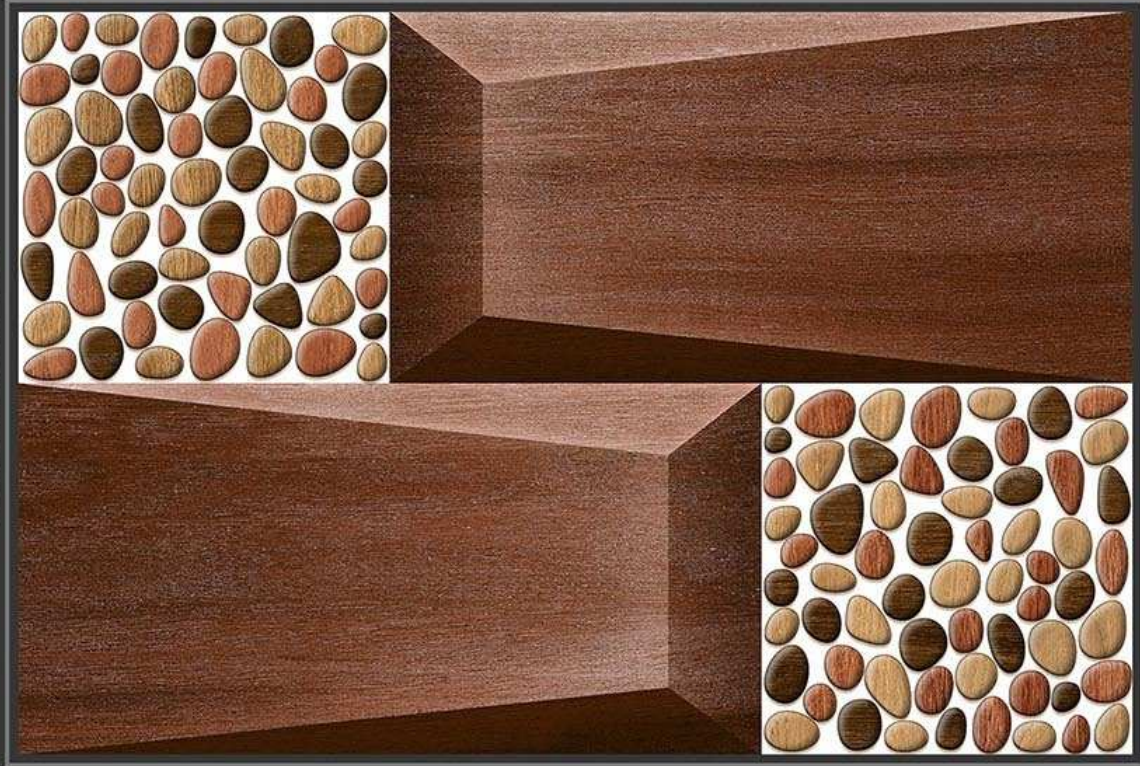

MATT
277

GLOSSY
377

300 X 450 MM
DIGITAL WALL TILES

ELEVATION

MADE IN INDIA