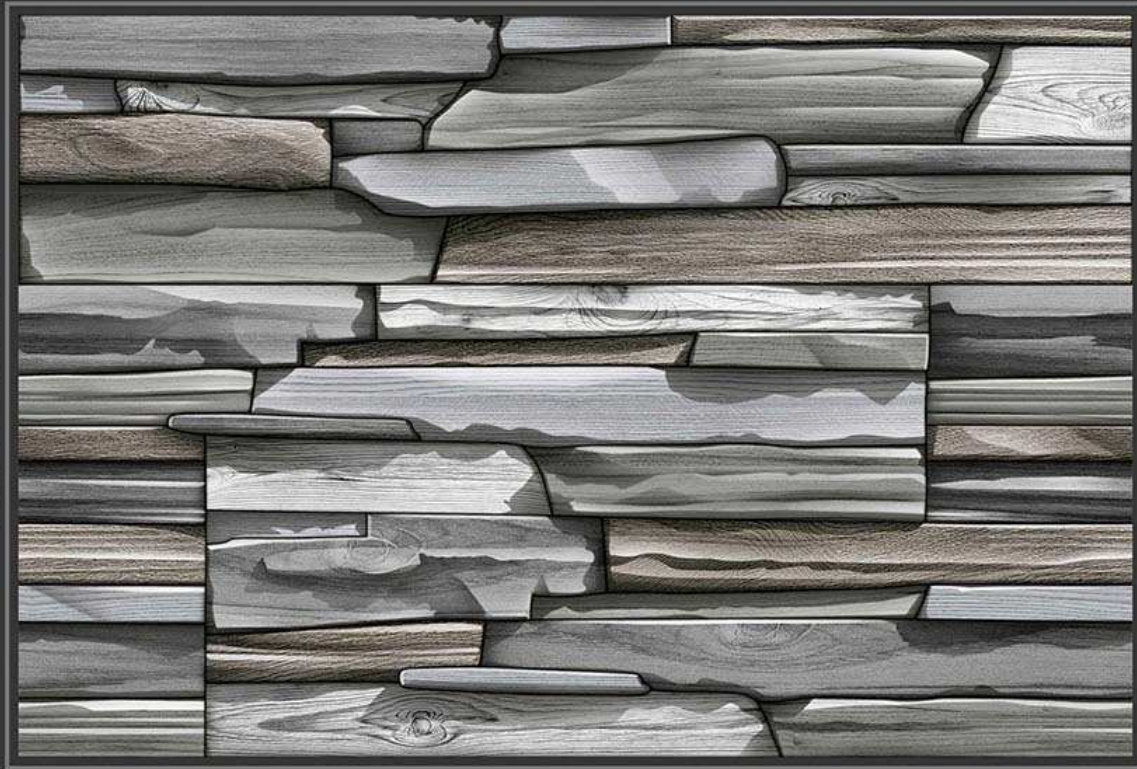

MATT
241

GLOSSY
341

300 X 450 MM
DIGITAL WALL TILES

ELEVATION

MADE IN INDIA