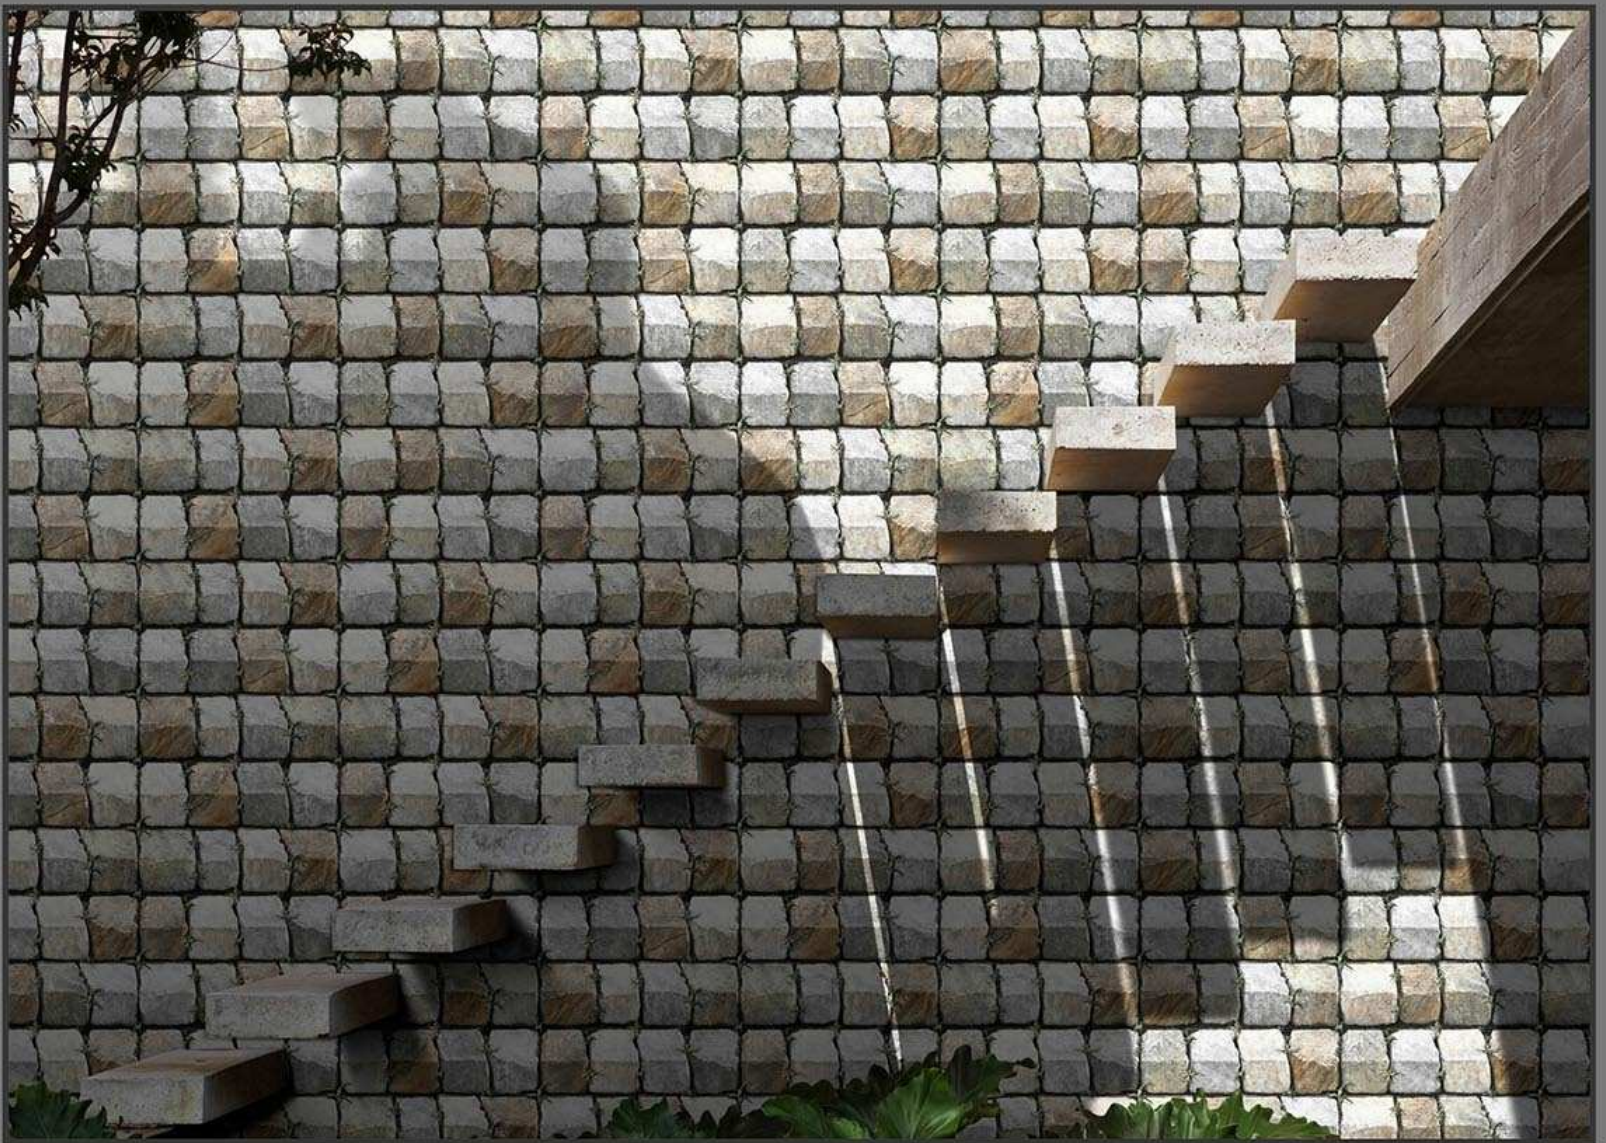

MATT
266

GLOSSY
366

300 X 450 MM
DIGITAL WALL TILES

ELEVATION

MADE IN INDIA