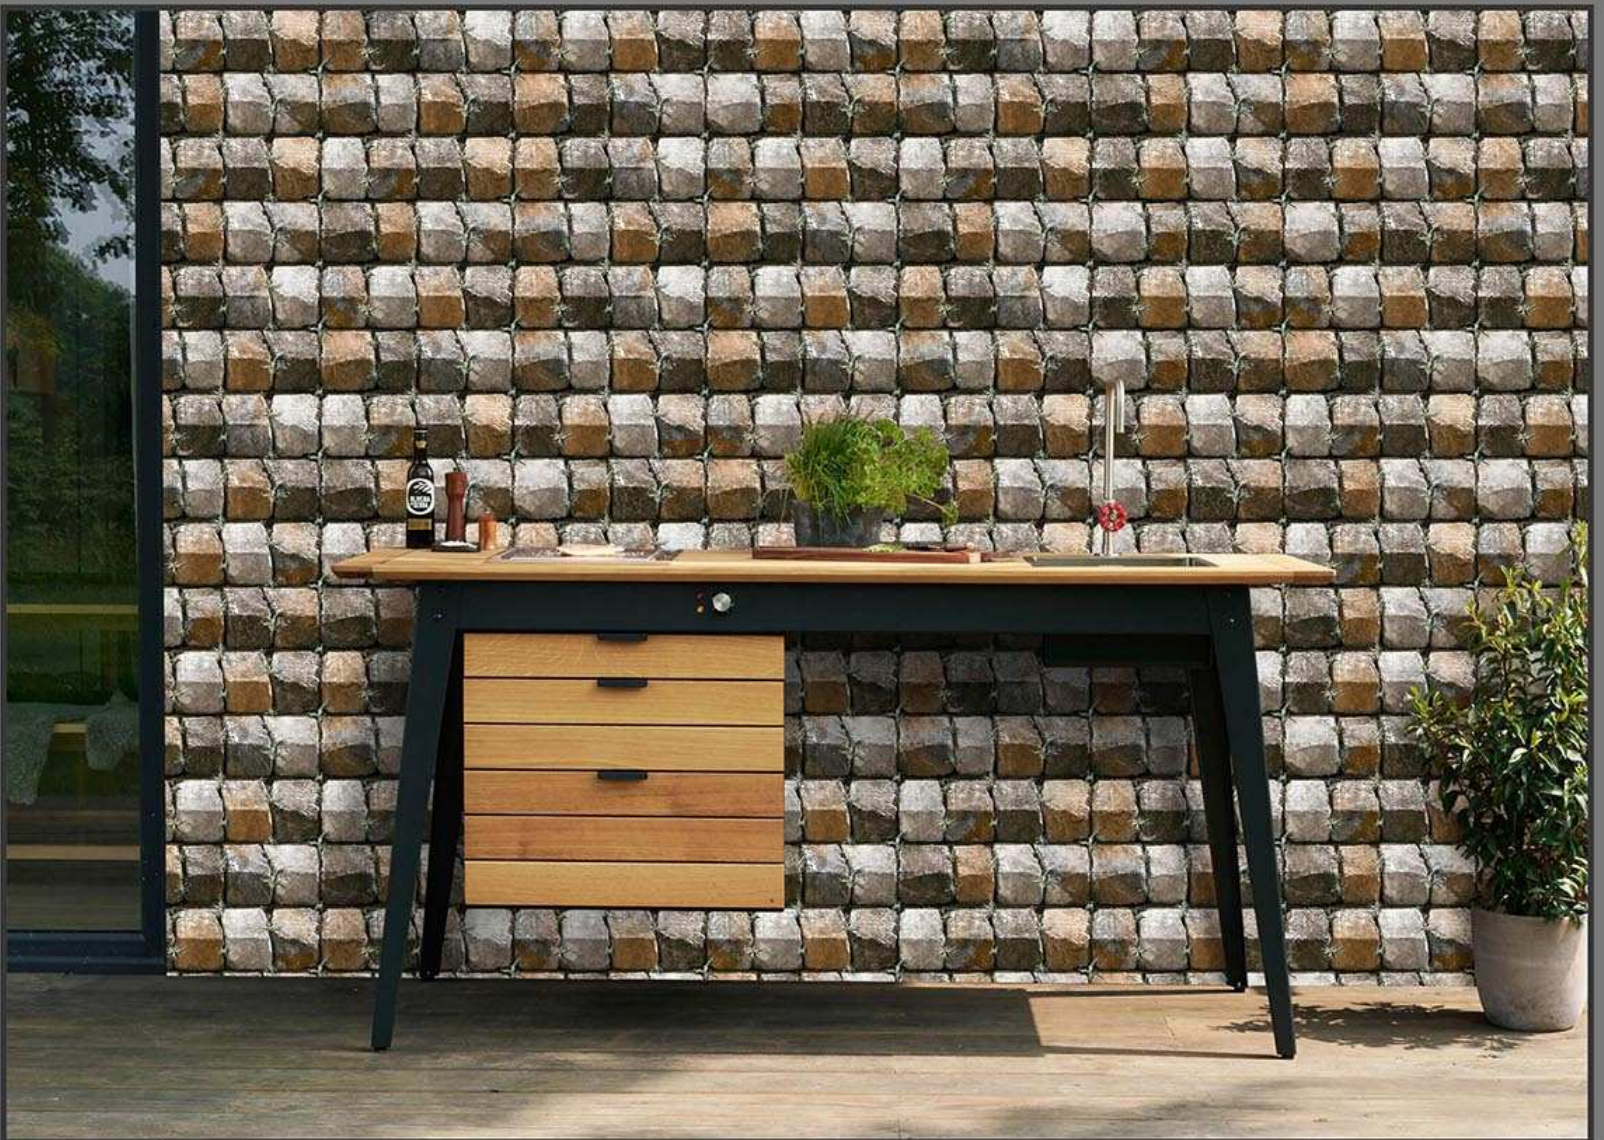

MATT
263

GLOSSY
363

300 X 450 MM
DIGITAL WALL TILES

ELEVATION

MADE IN INDIA

MATT
264

GLOSSY
364

300 X 450 MM
DIGITAL WALL TILES