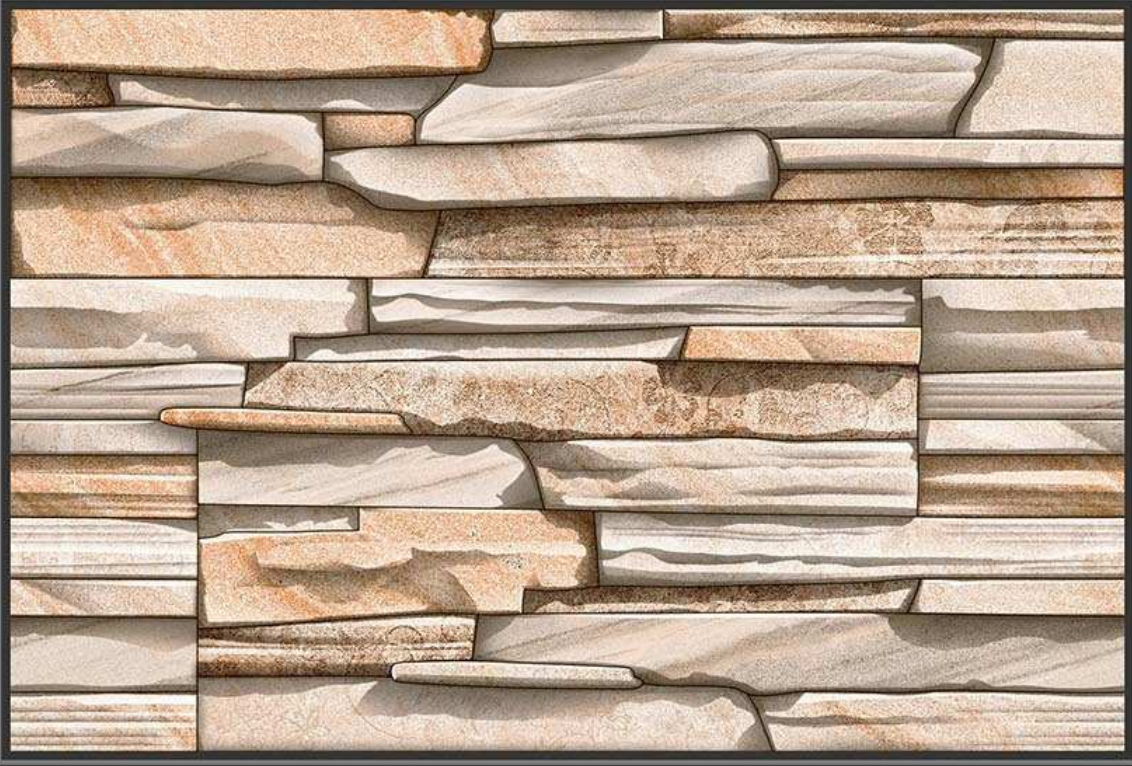

MADE IN INDIA

MATT
252

GLOSSY
352

300 X 450 MM
DIGITAL WALL TILES

ELEVATION

MADE IN INDIA

MATT
253

GLOSSY
353