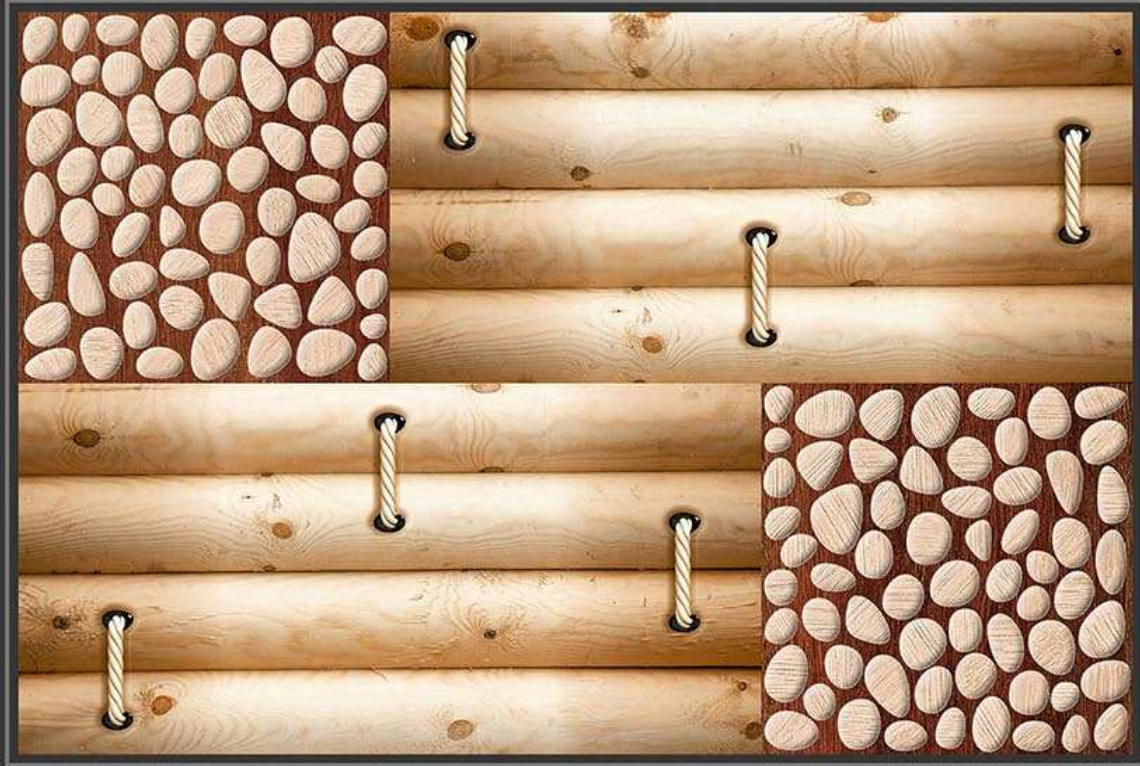

300 X 450 MM
DIGITAL WALL TILES

ELEVATION

MADE IN INDIA

MATT
279

GLOSSY
379

300 X 450 MM
DIGITAL WALL TILES

ELEVATION

MADE IN INDIA