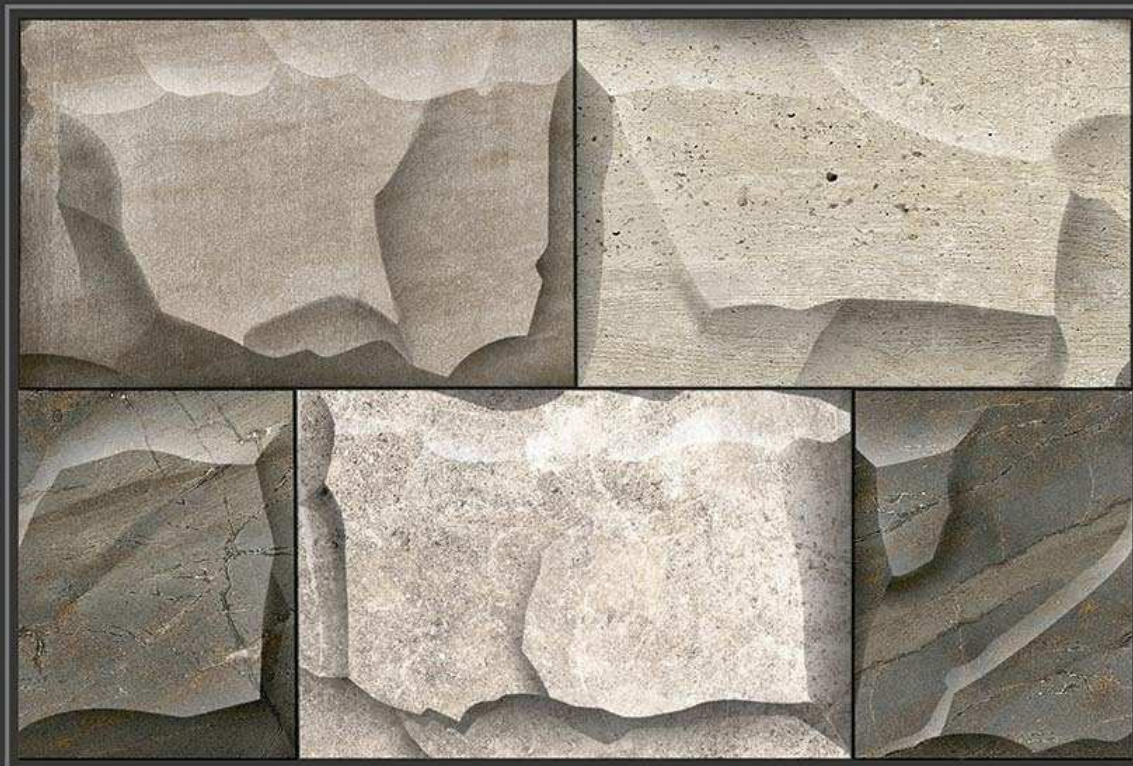

MATT
247

GLOSSY
347

300 X 450 MM
DIGITAL WALL TILES

ELEVATION

MADE IN INDIA