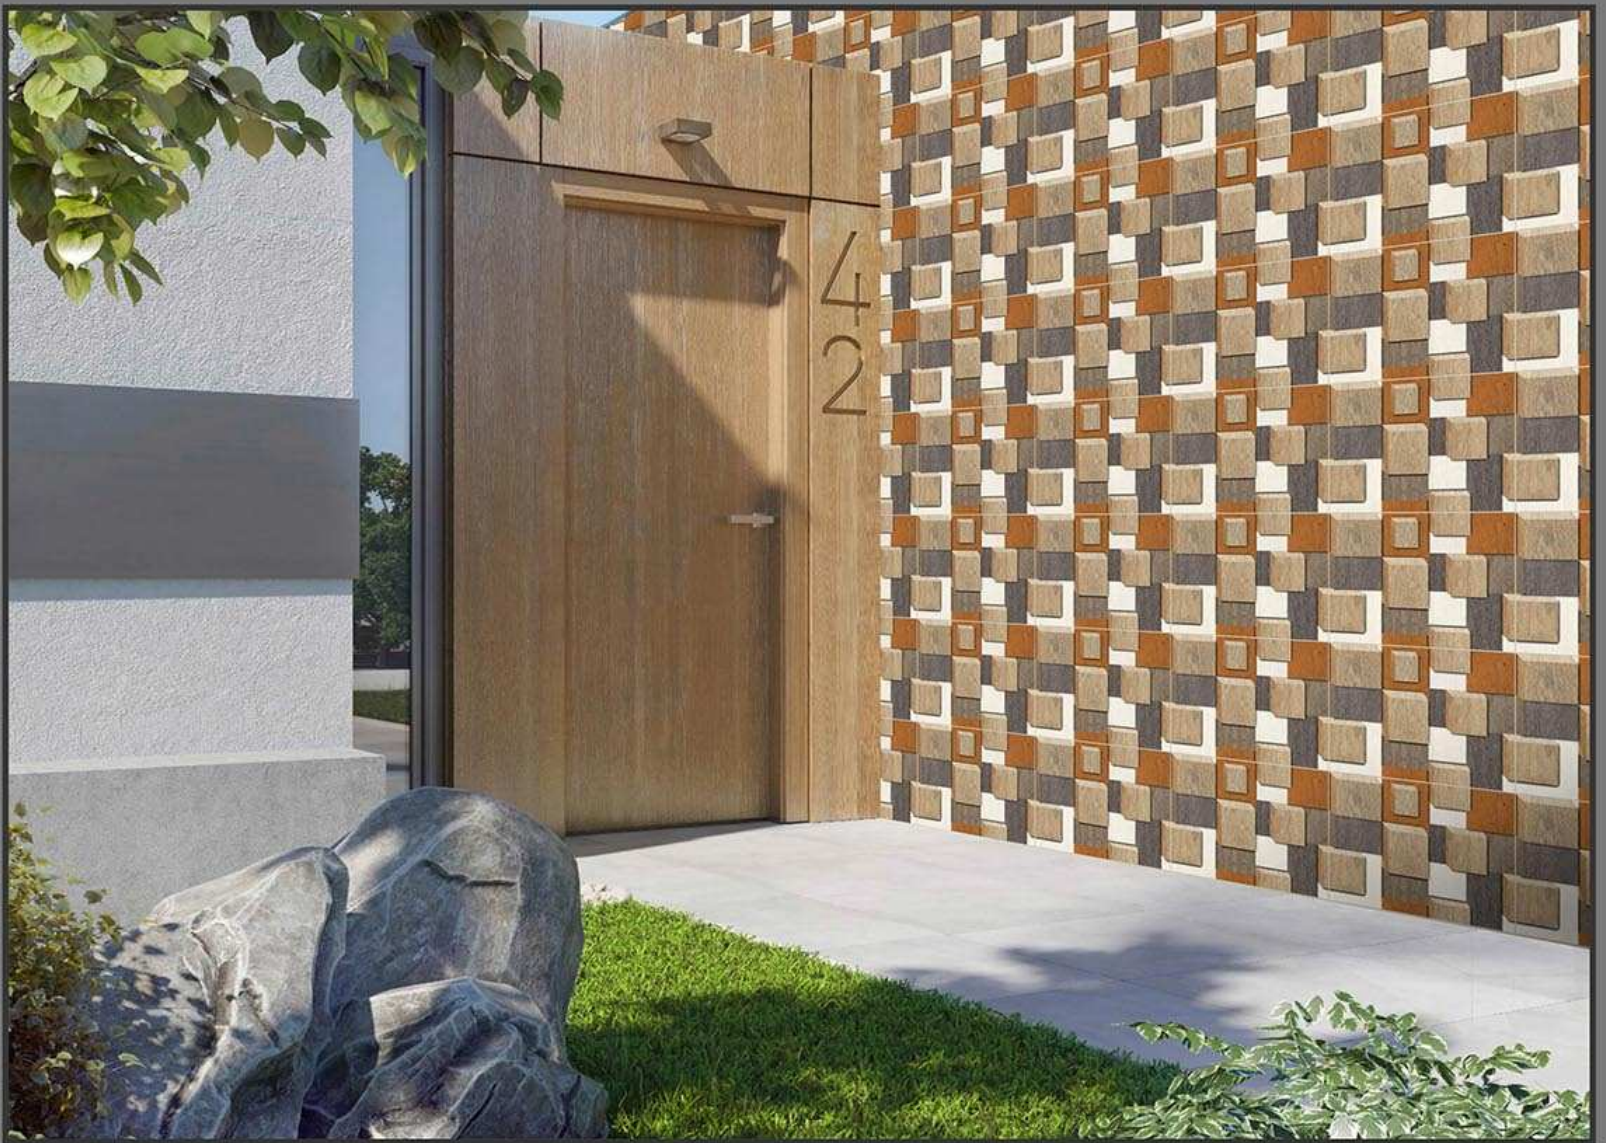

MATT
216

GLOSSY
316

300 X 450 MM
DIGITAL WALL TILES

ELEVATION

MADE IN INDIA